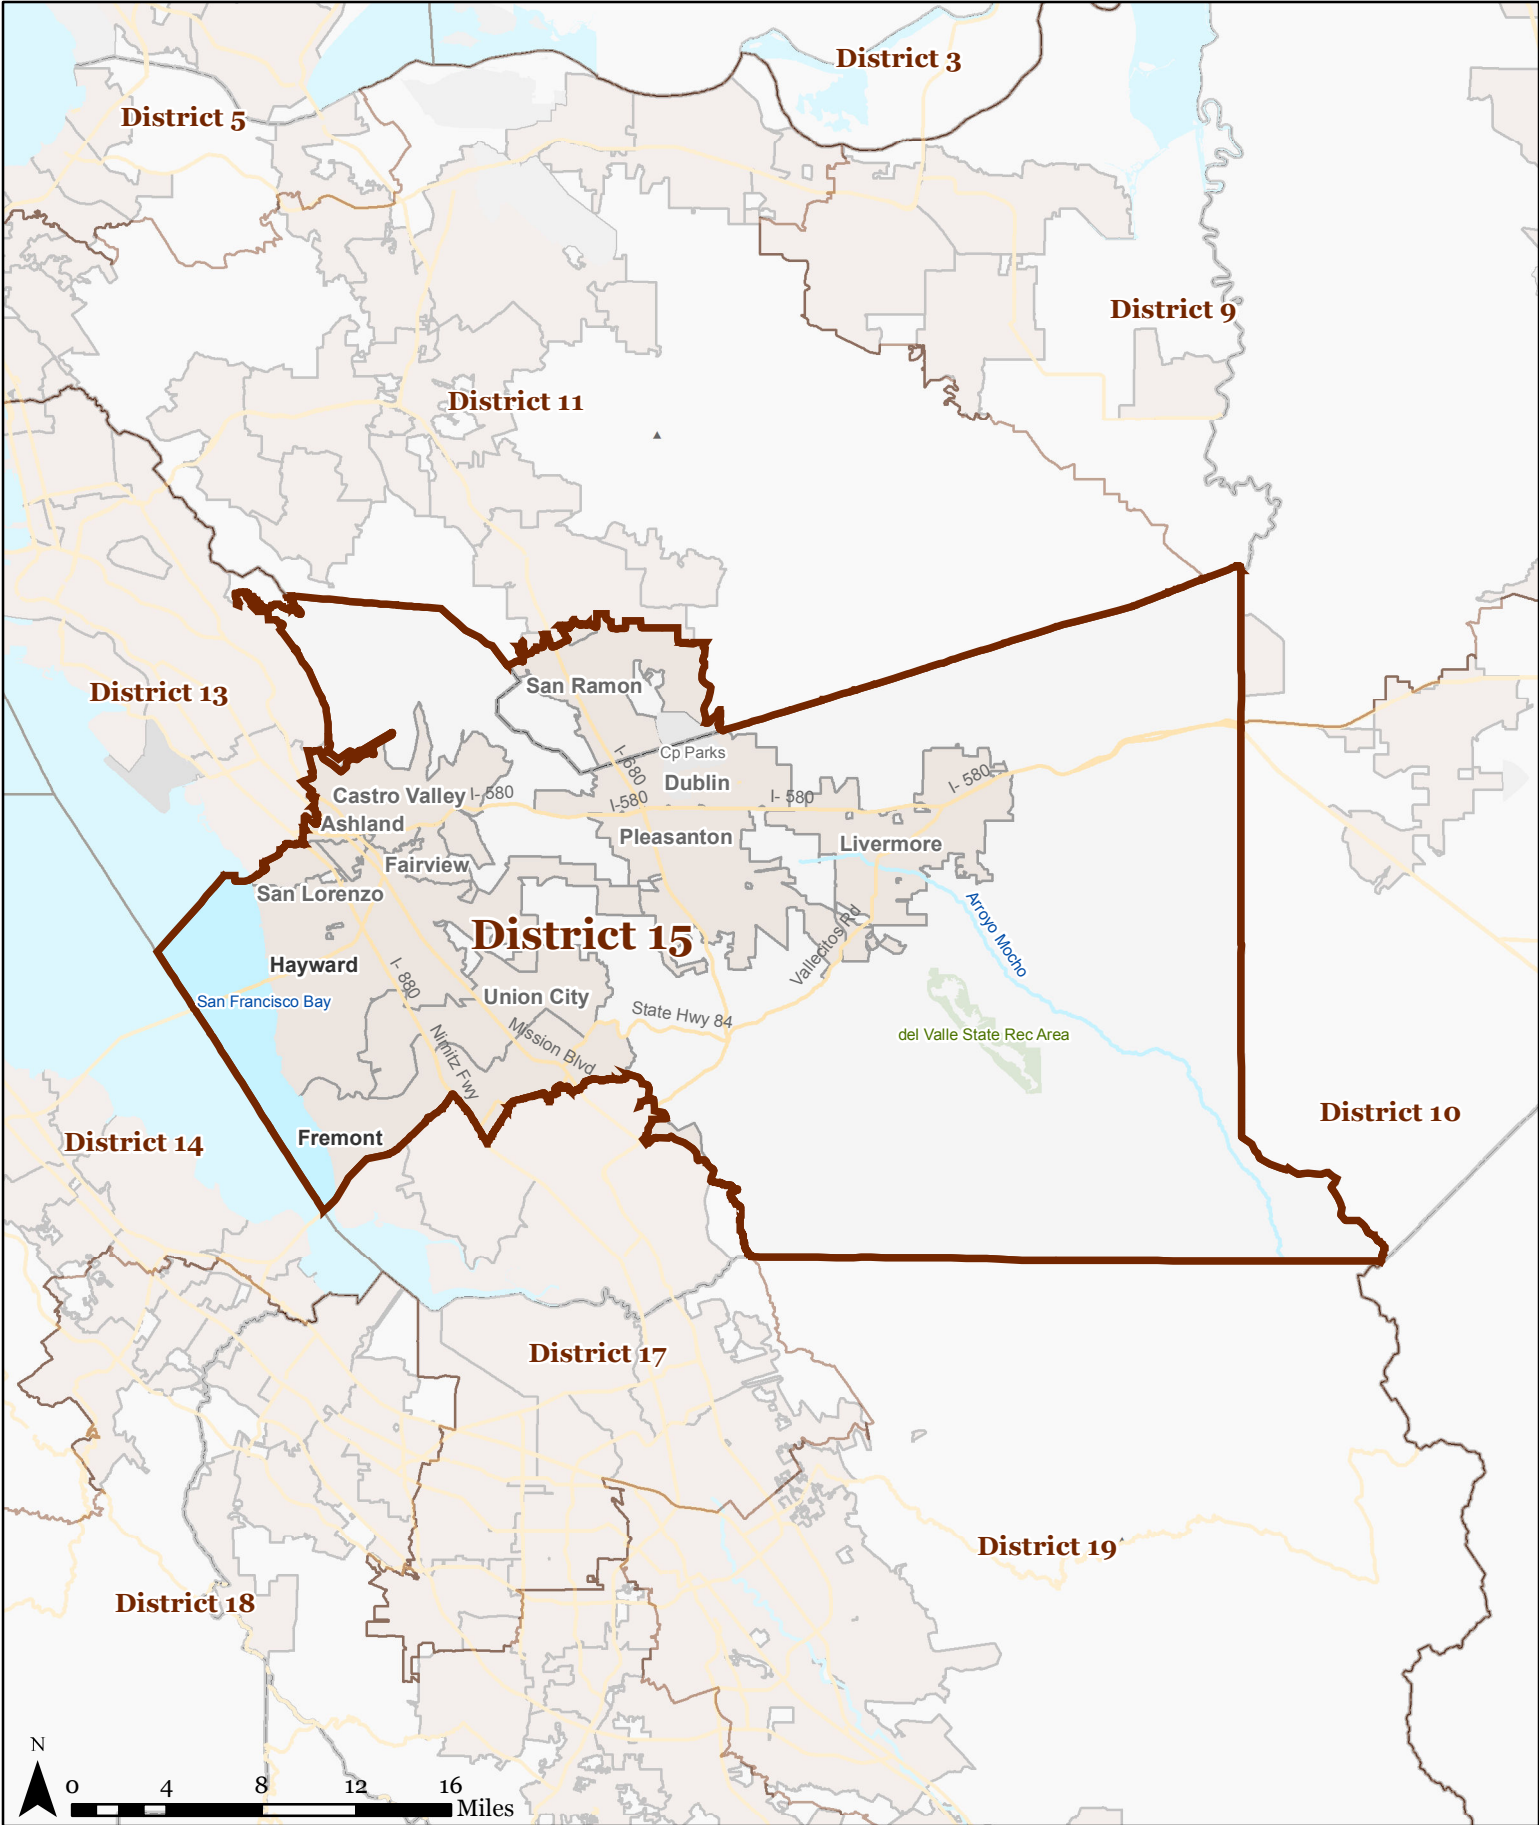

# California State Congressional District 15

Map created by Healthy City, a project of the Advancement Project, August 2011. Created from CRC Certified Map: crc\_20110815\_congress\_certified\_statewide.zip. SHA-1: 1893c0695a42454a202f5b1ef433abff6b491db9. Basemap from US Census Bureau TIGER/Line Shapefiles.