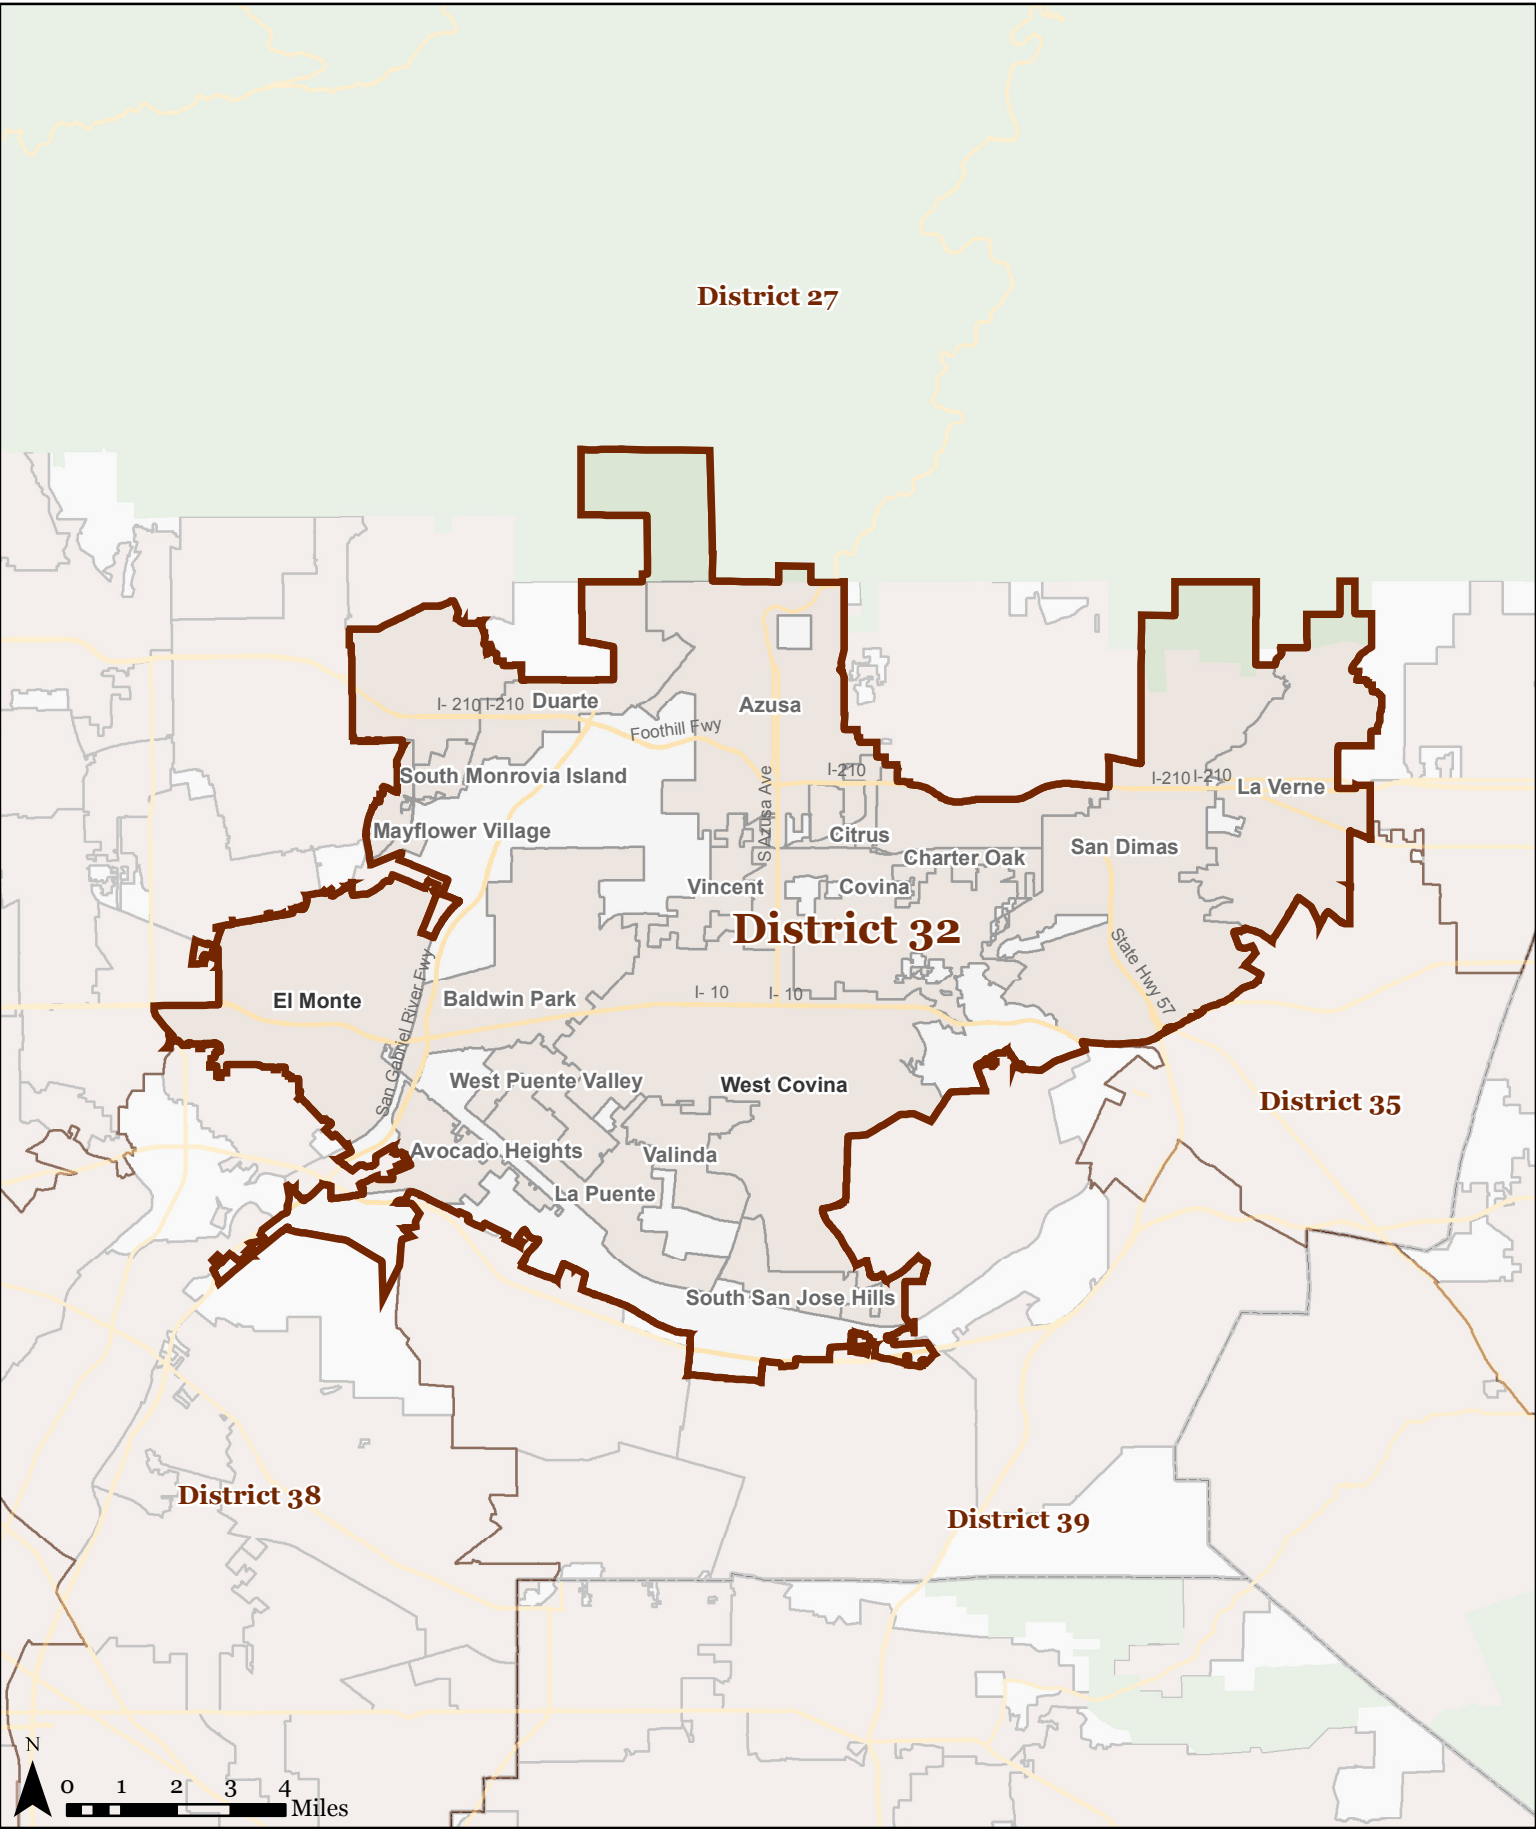

California State Congressional District 32

Map created by Healthy City, a project of the Advancement Project, August 2011. Created from CRC Certified Map: crc_20110815_congress_certified_statewide.zip. SHA-1: 1893c0695a42454a202f5b1ef433abff6b491db9. Basemap from US Census Bureau TIGER/Line Shapefiles.