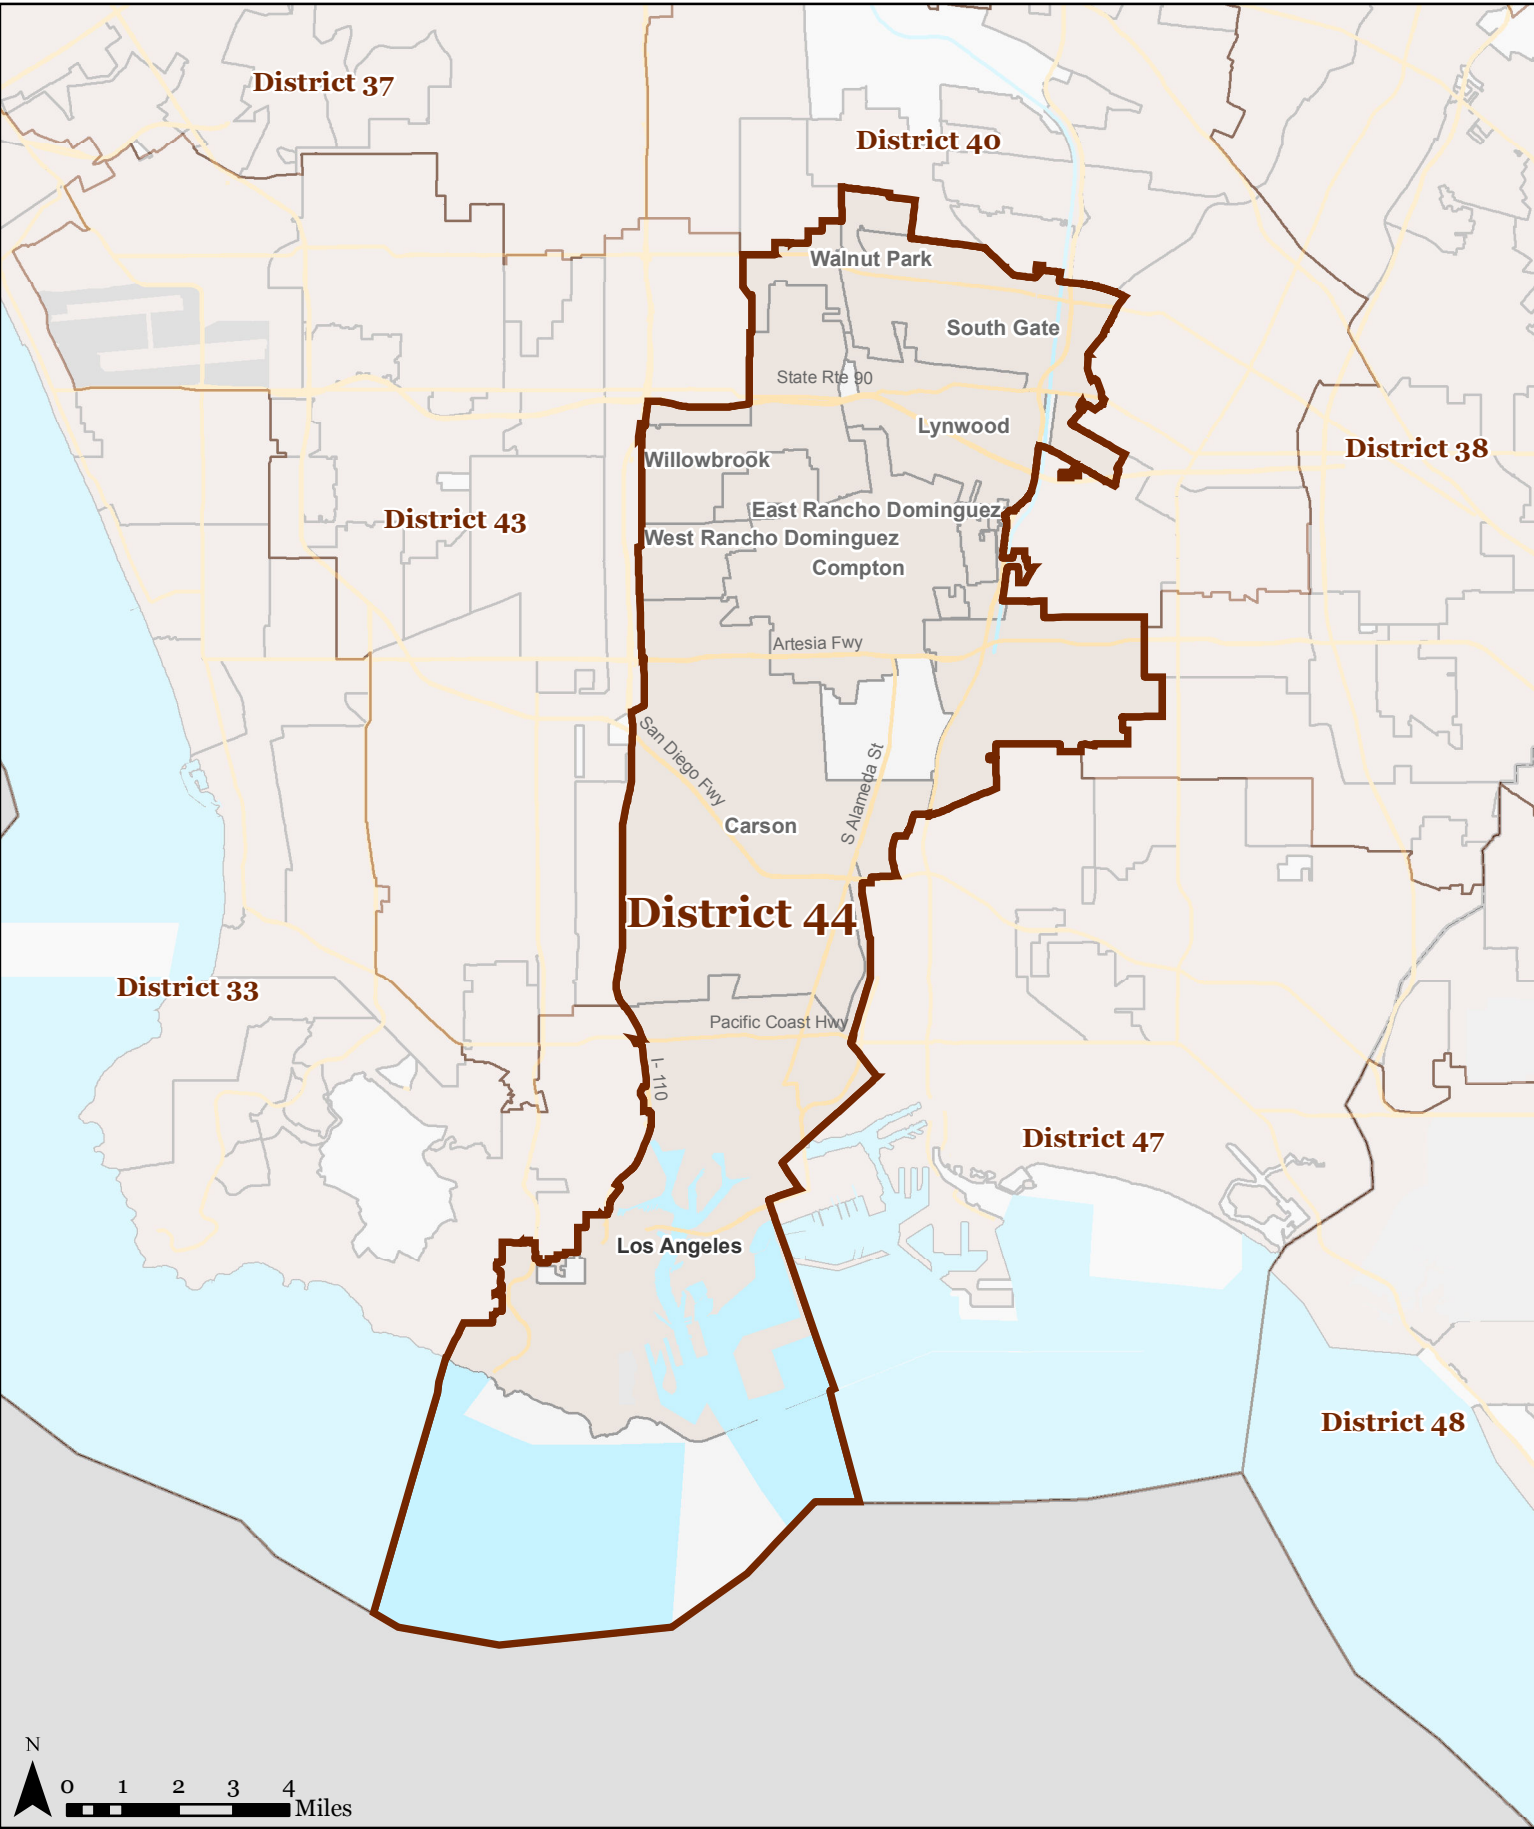

California State Congressional District 44

Map created by Healthy City, a project of the Advancement Project, August 2011. Created from CRC Certified Map: crc_20110815_congress_certified_statewide.zip. SHA-1: 1893c0695a42454a202f5b1ef433abff6b491db9. Basemap from US Census Bureau TIGER/Line Shapefiles.