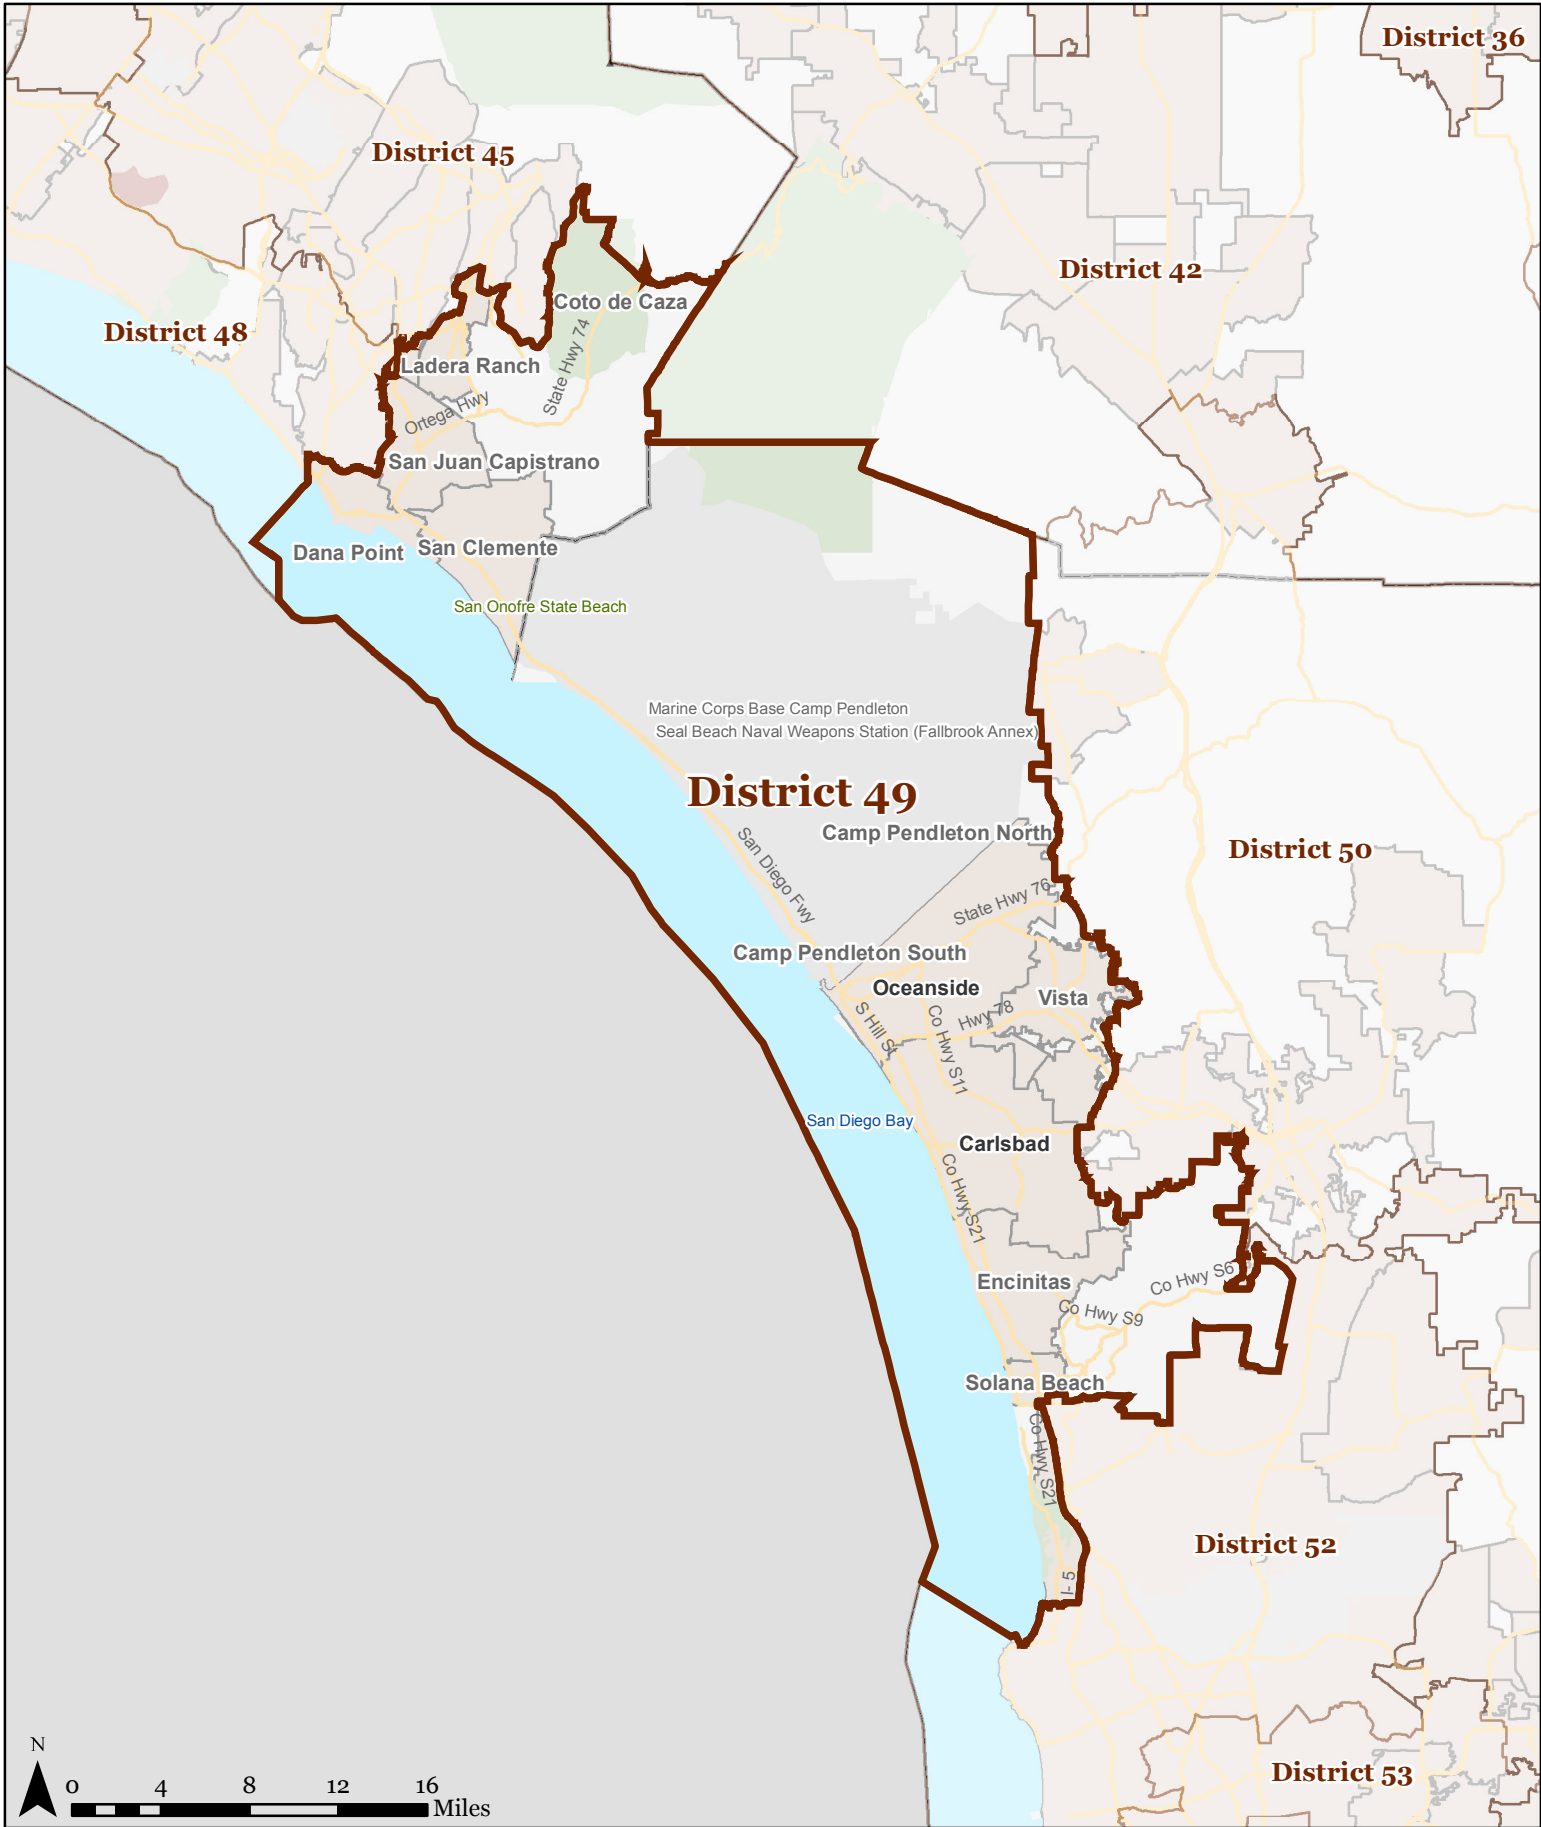

# California State Congressional District 49

Map created by Healthy City, a project of the Advancement Project, August 2011. Created from CRC Certified Map: crc\_20110815\_congress\_certified\_statewide.zip. SHA-1: 1893c0695a42454a202f5b1ef433abff6b491db9. Basemap from US Census Bureau TIGER/Line Shapefiles.