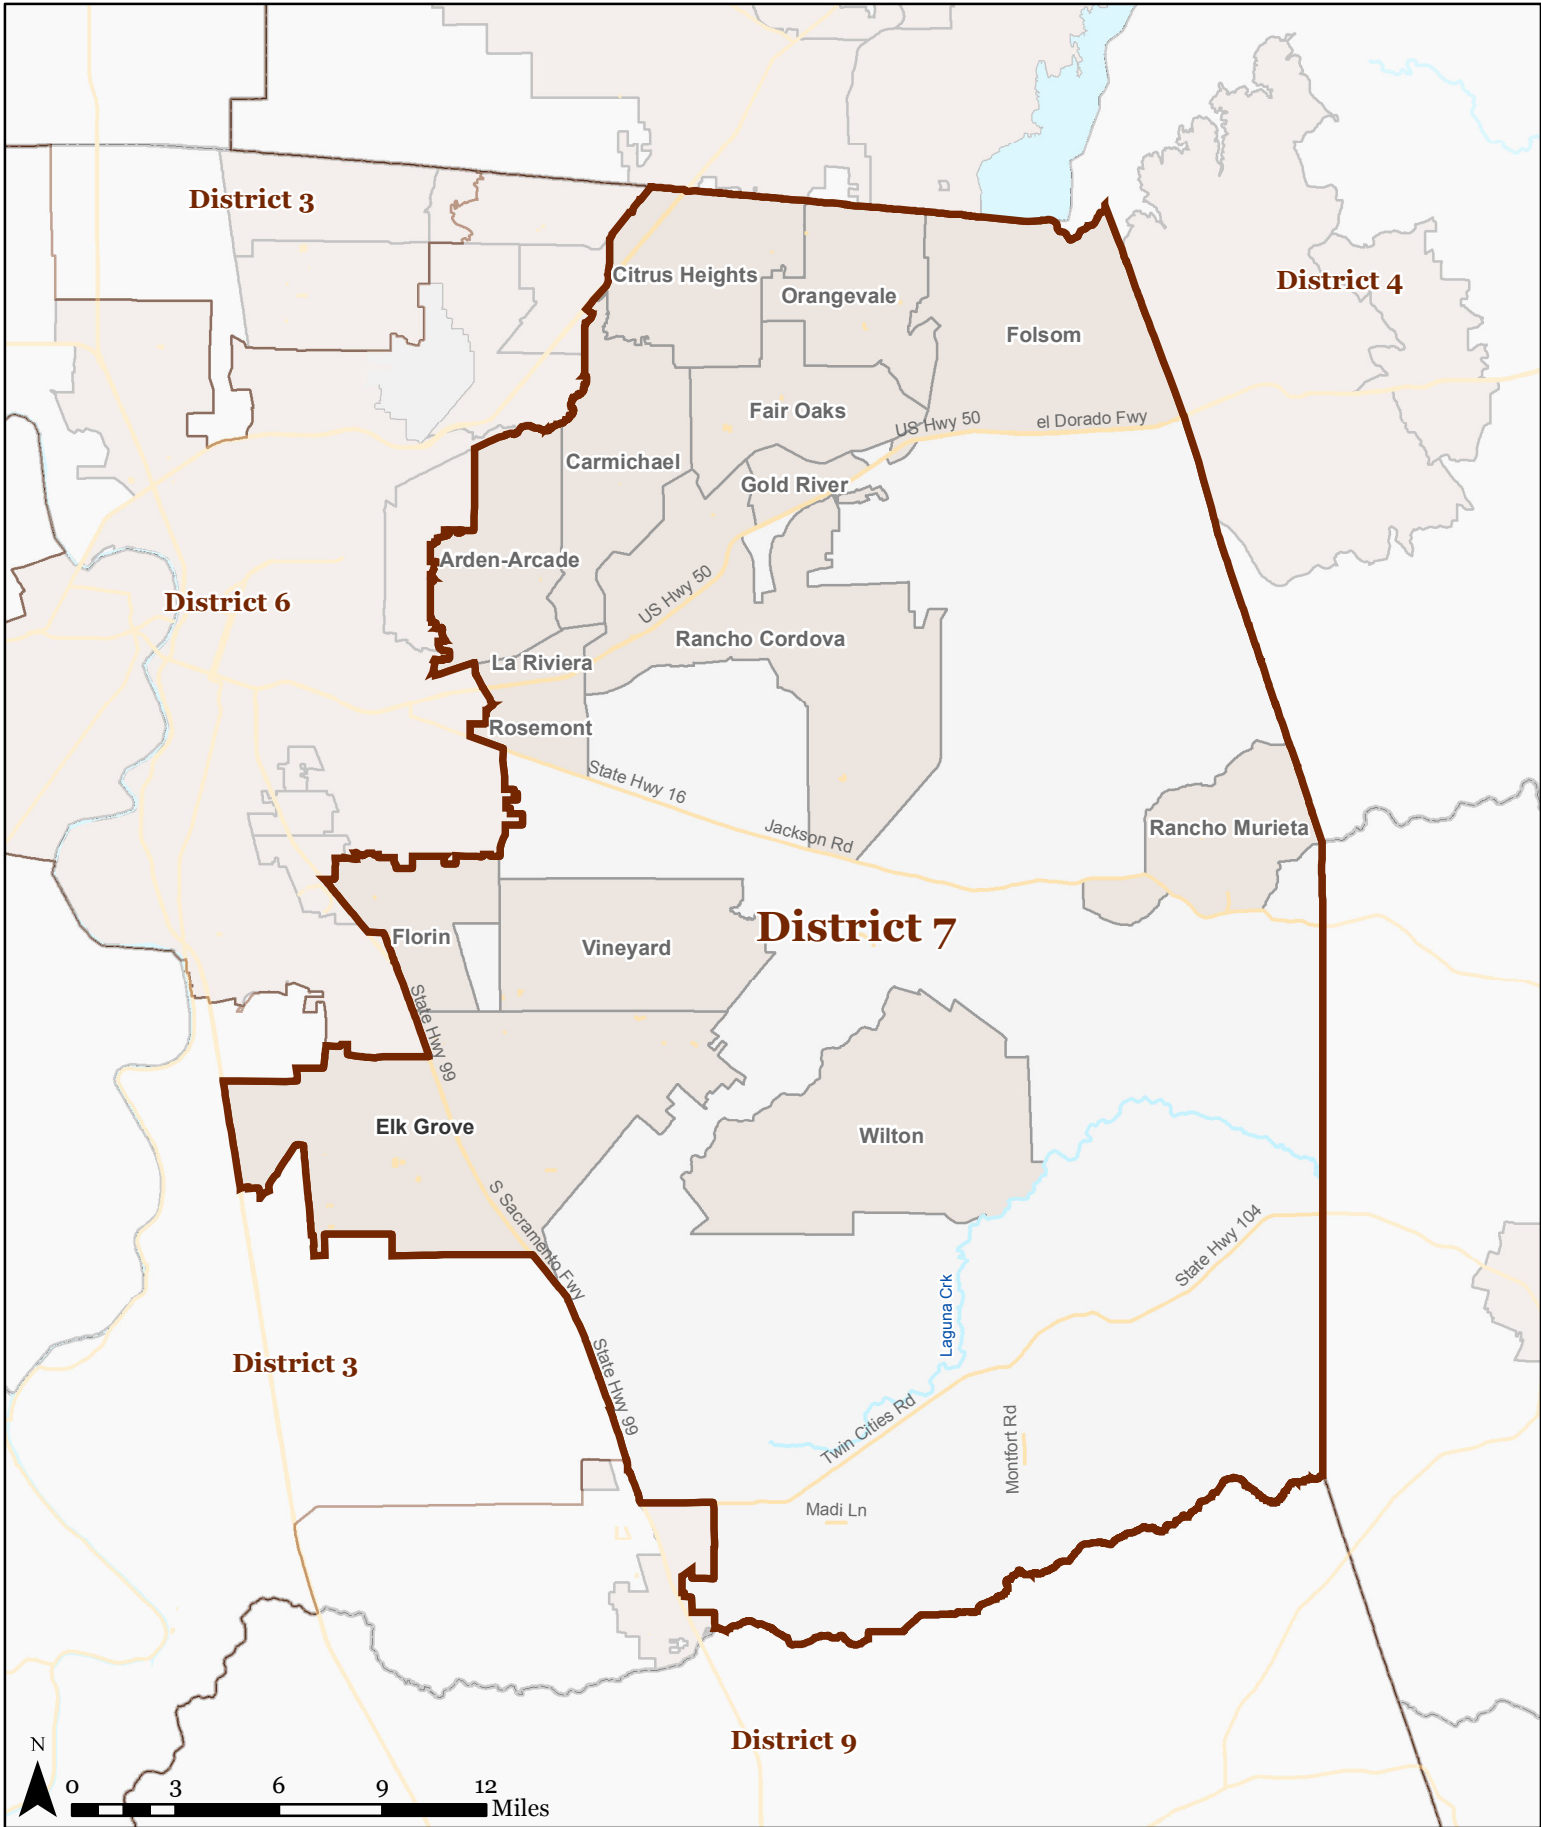

# California State Congressional District 7

Map created by Healthy City, a project of the Advancement Project, August 2011. Created from CRC Certified Map: crc\_20110815\_congress\_certified\_statewide.zip. SHA-1: 1893c0695a42454a202f5b1ef433abff6b491db9. Basemap from US Census Bureau TIGER/Line Shapefiles.