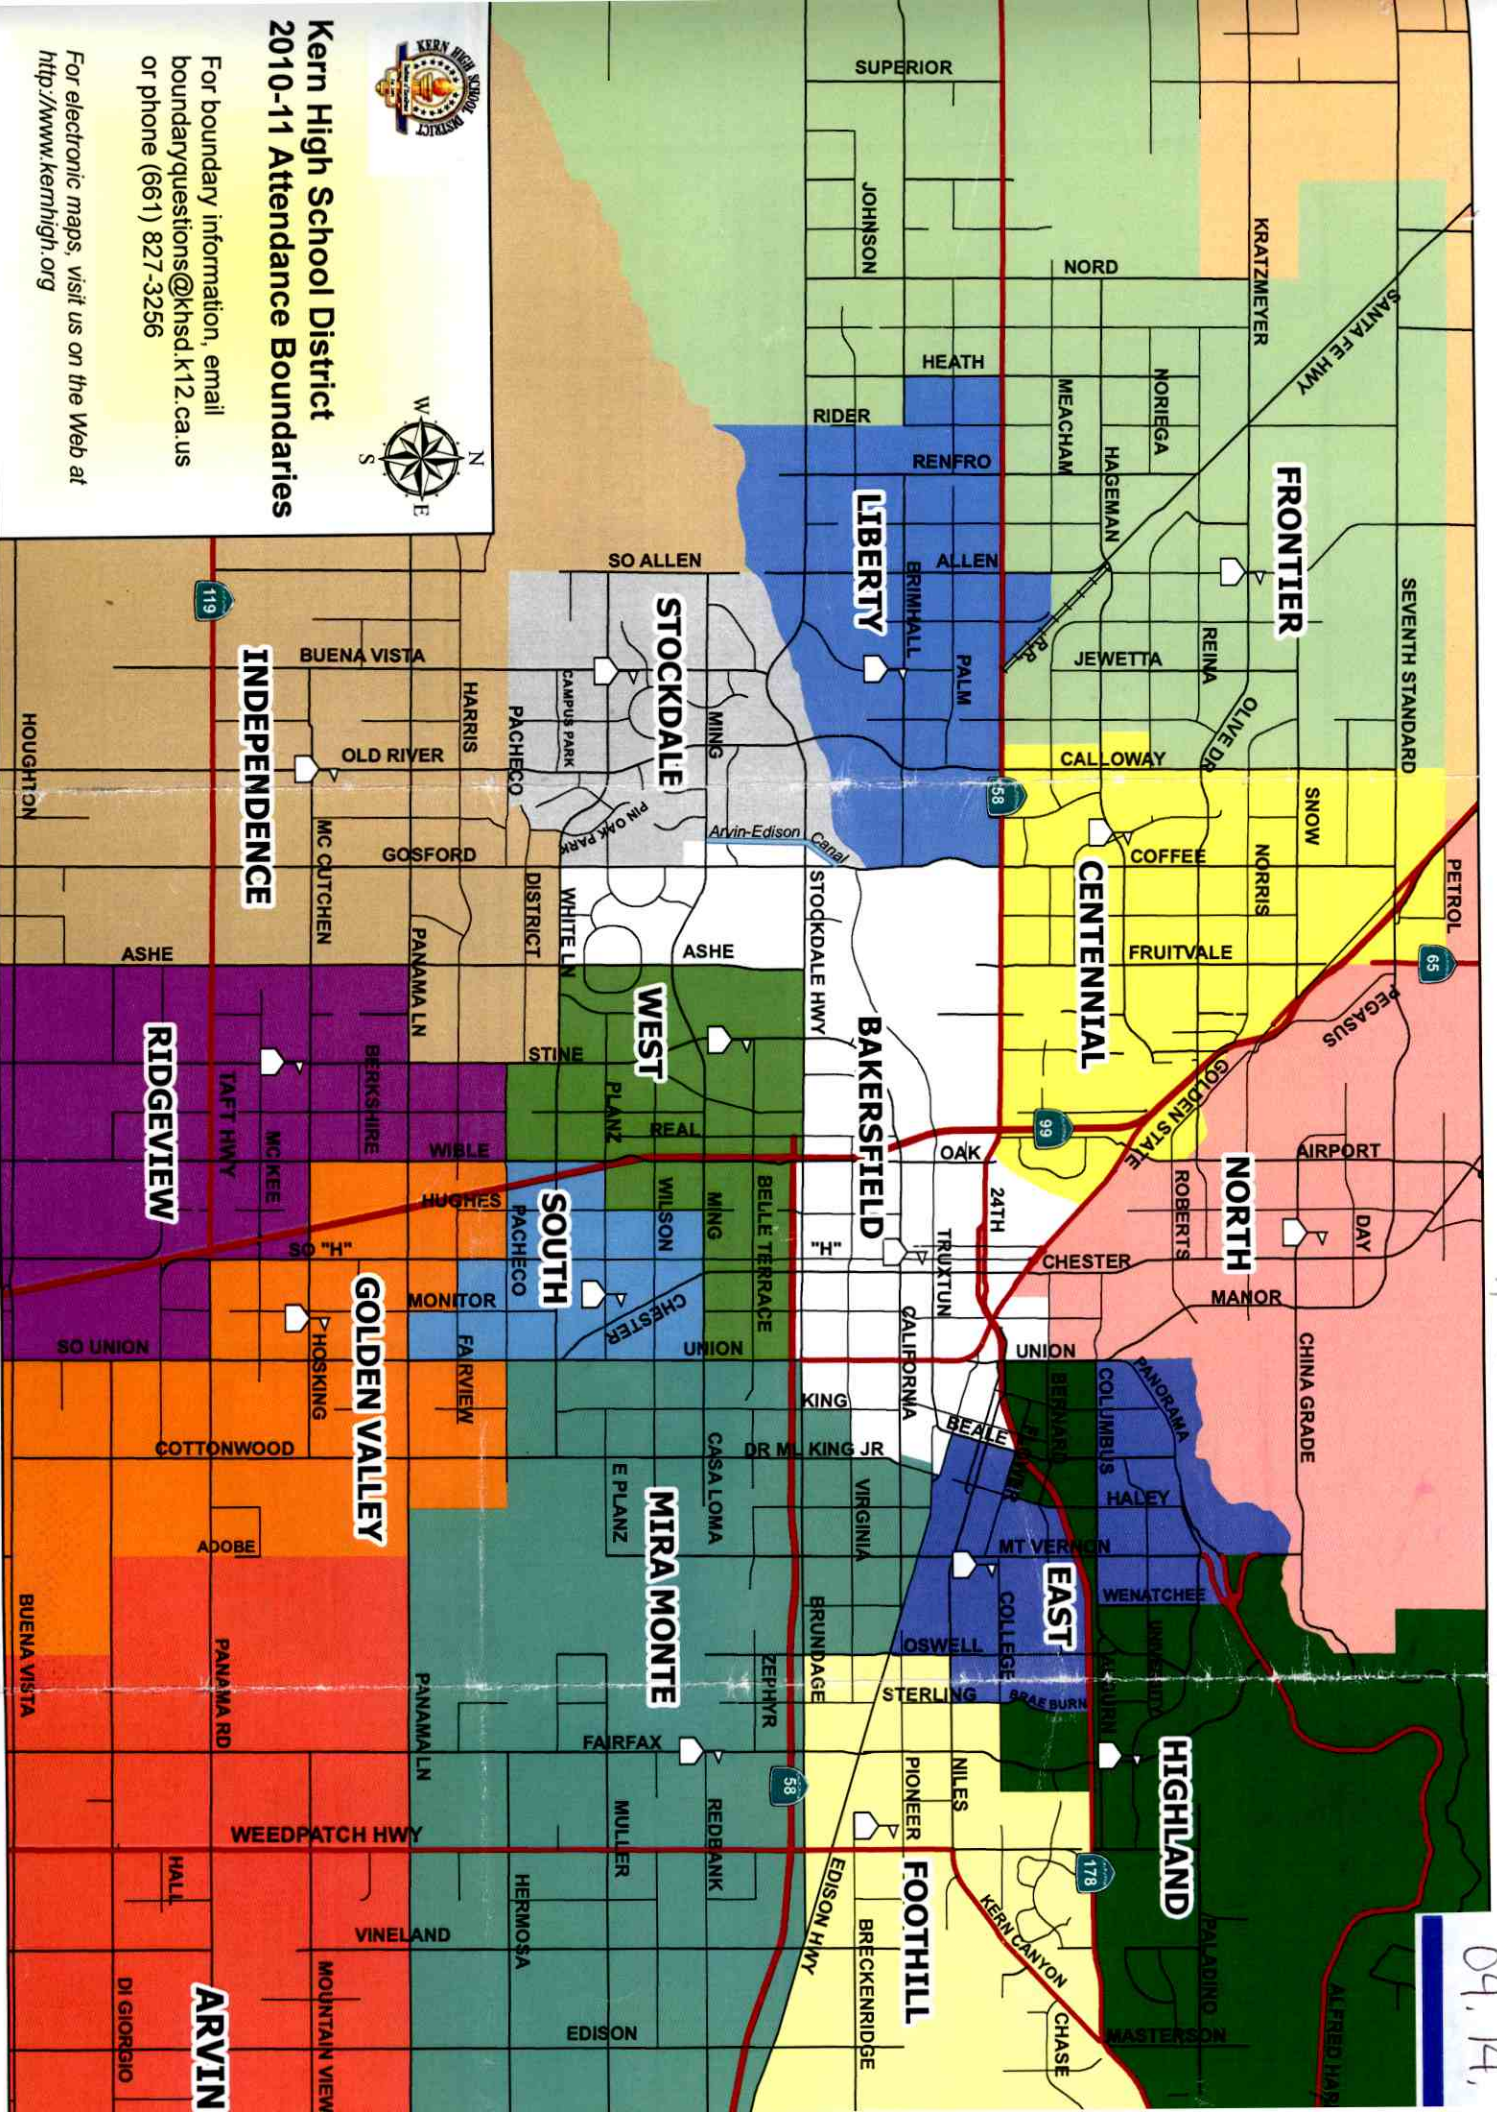

Kern High School District 2010-11 Attendance Boundaries

For boundary information, email
boundaryquestions@khsd.k12.ca.us
or phone (661) 827-3256

For electronic maps, visit us on the Web at
<http://www.kernhigh.org>