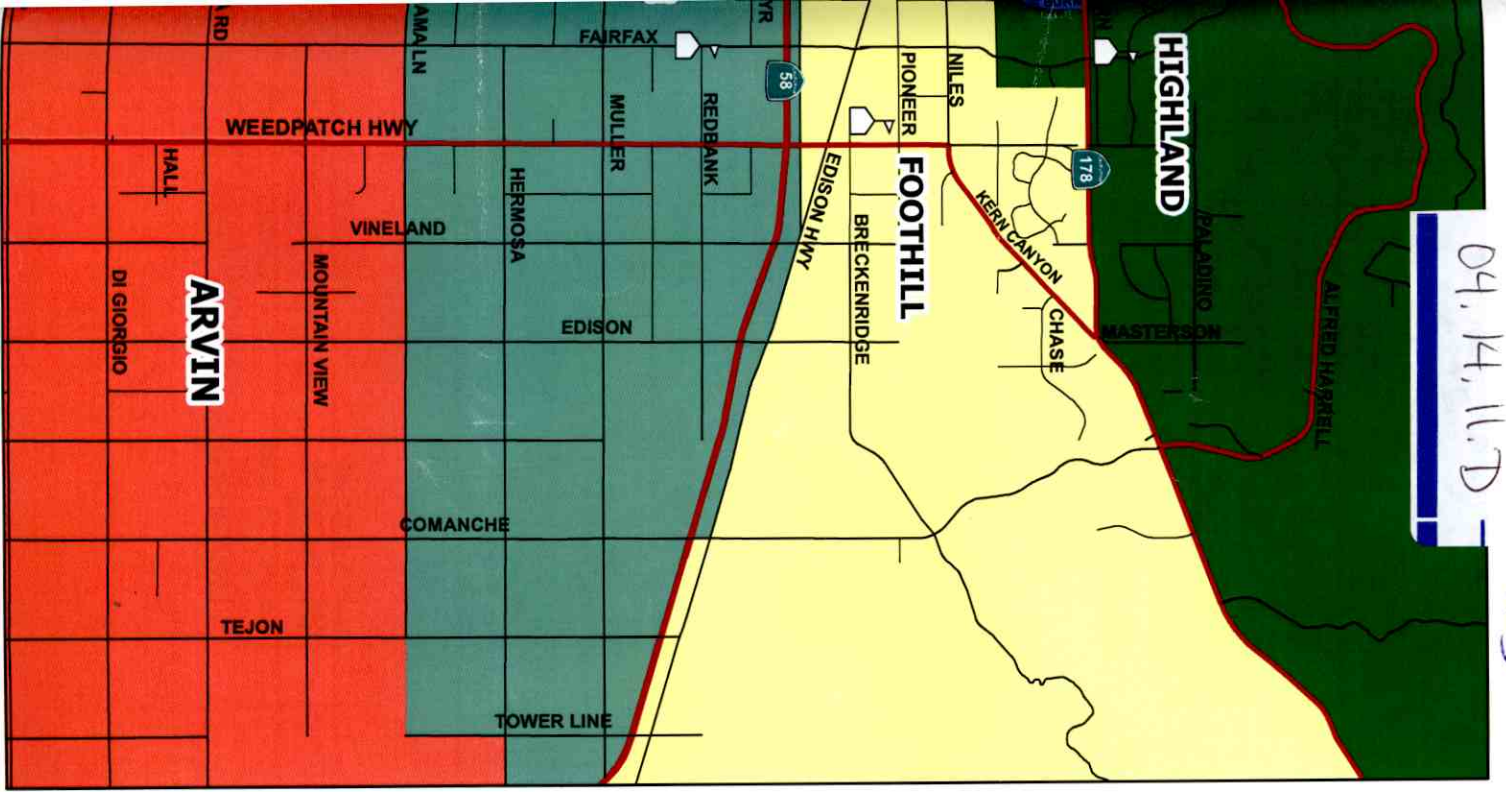

Scanned K.T. 4/27

04.14.

04.14.11.D

#5

Kern High School District

5801 Sundale Avenue
Bakersfield, CA 93301
Phone 661.827.3100

Bakersfield High School
Steve Wedel, Principal
1241 "G" Street
Bakersfield, CA 93301
Phone 661.324.9841