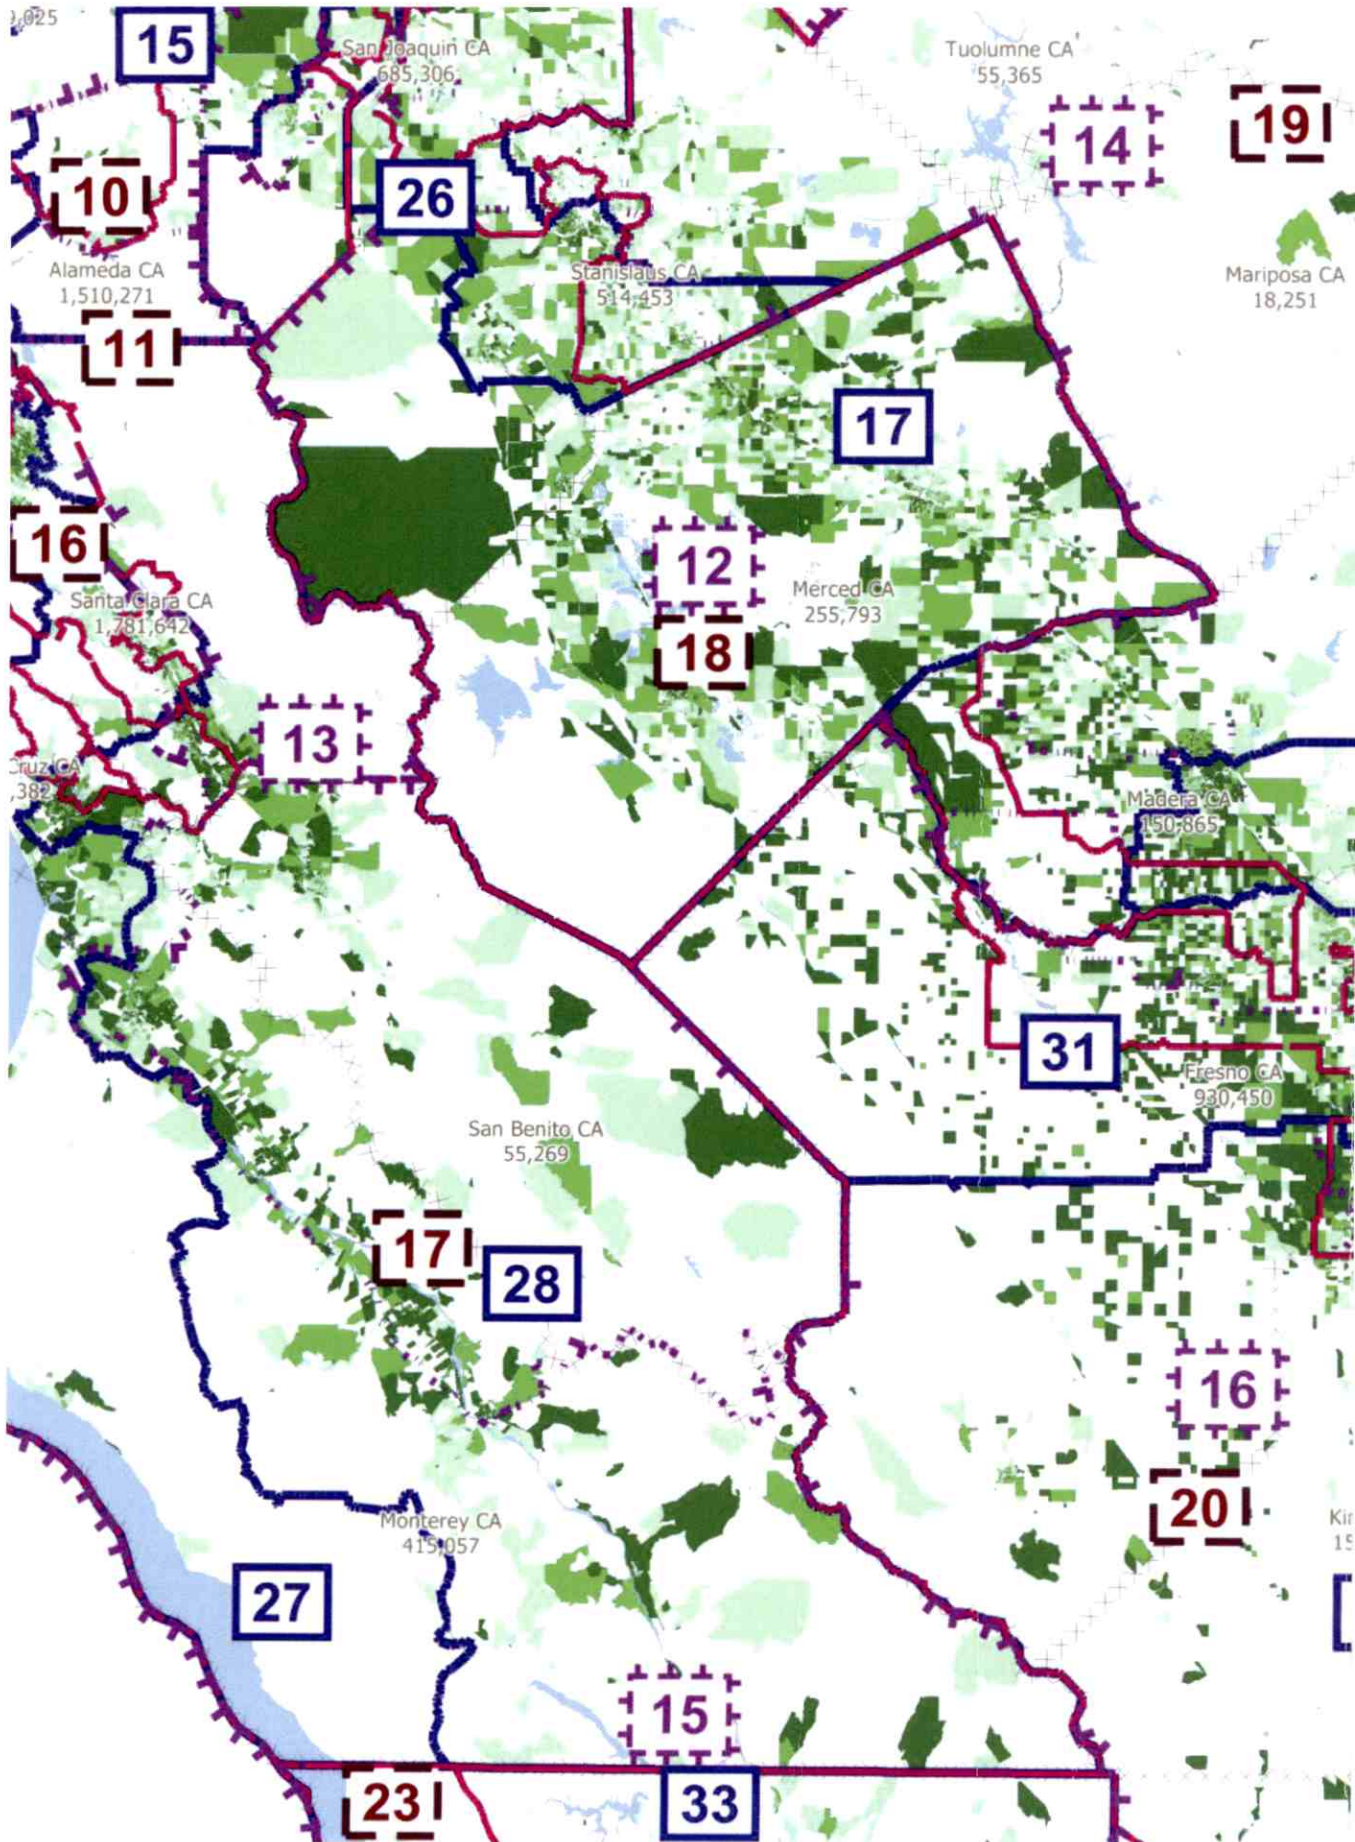

Fresno County – Percent Hispanic

Created by Gary Lasky

Data Source: American Census

Scanned
4/27
K.T.

Population

Bureau 2010 PL 94 - 171

04.15.11.C -

FRESNO