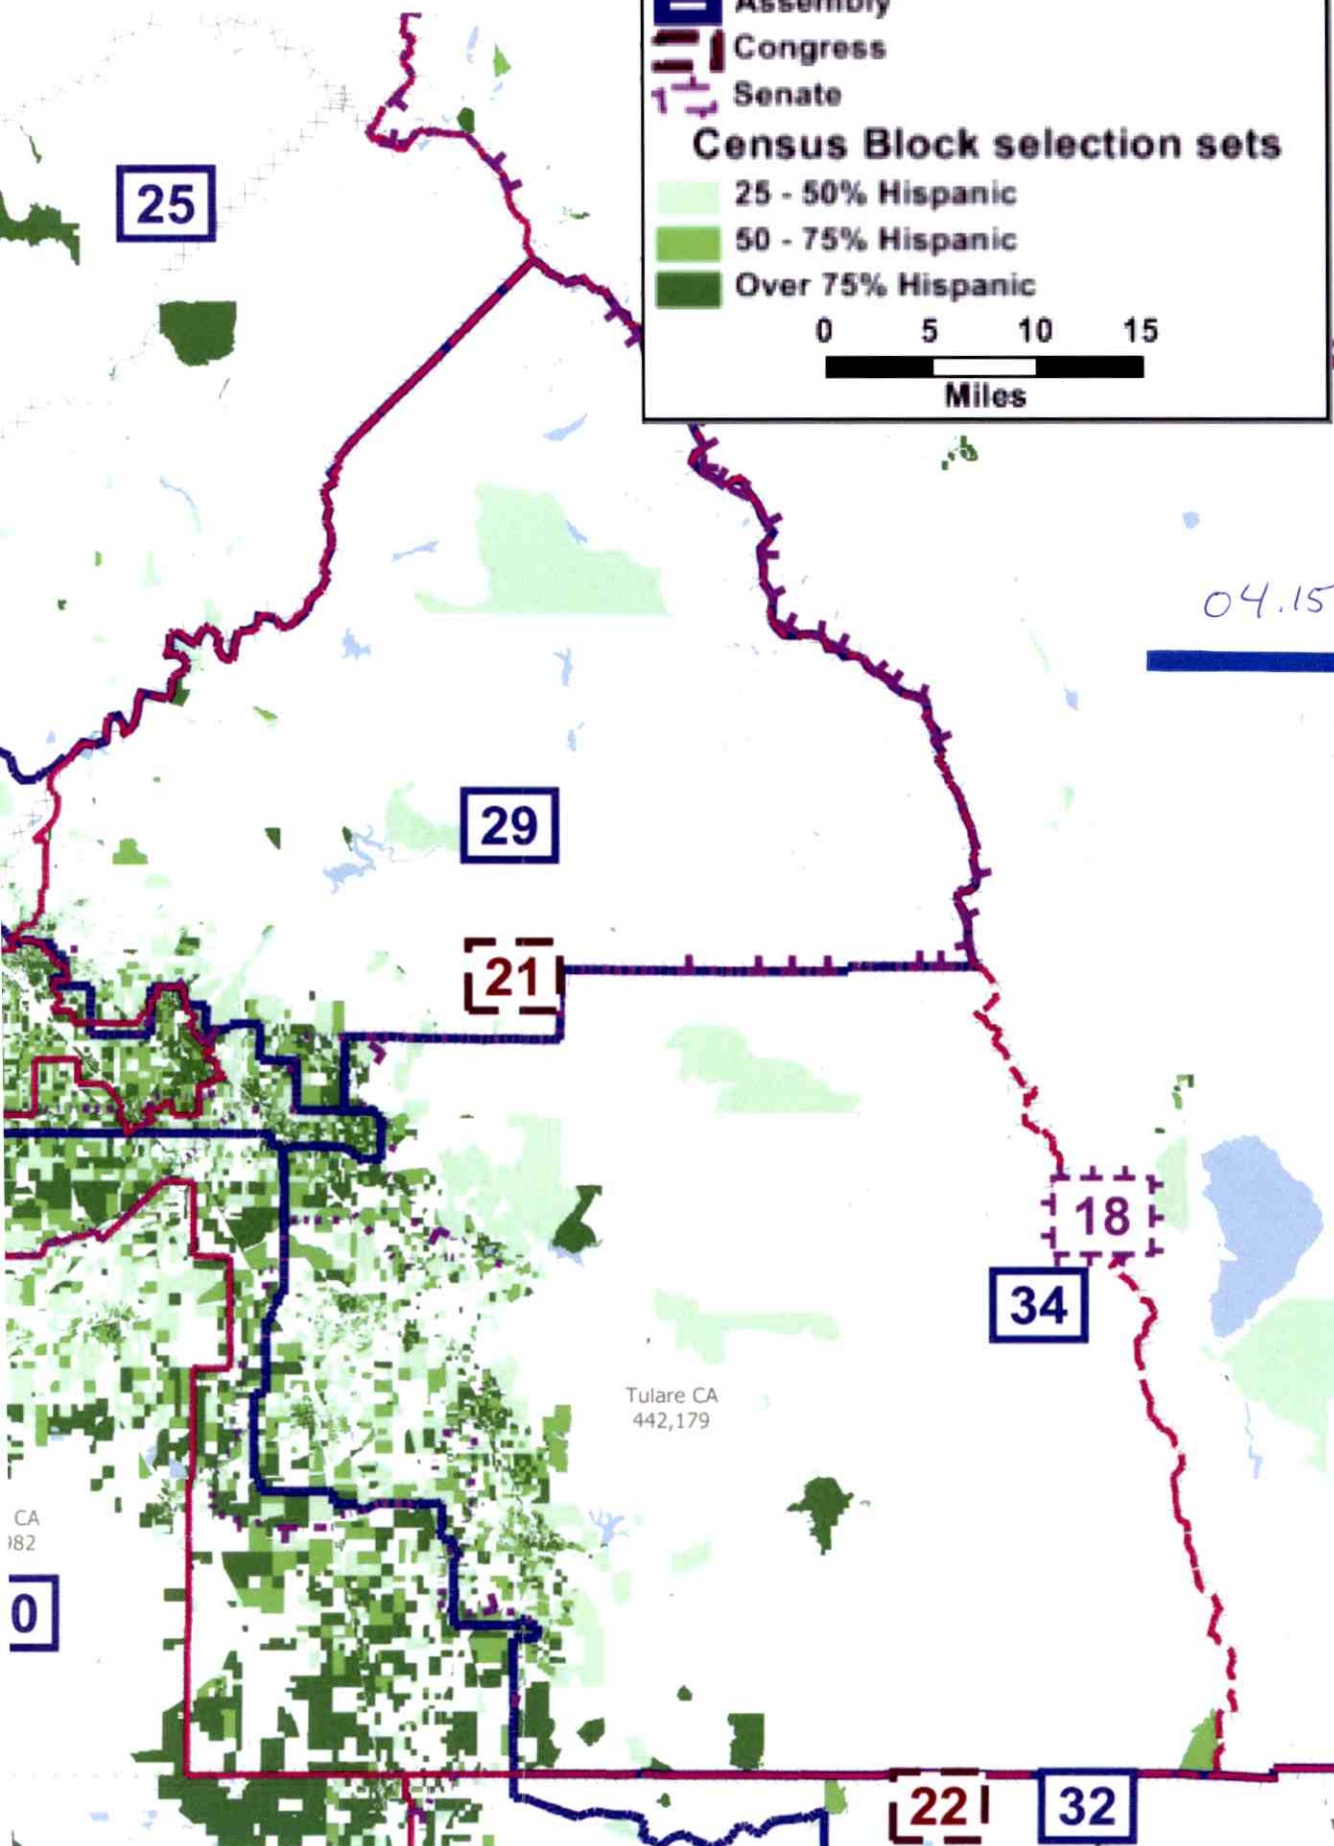

Fresno County – Percent Hispanic

Created by Gary Lasky

Data Source: American Census

Scanned
4/27
K.T.

Population

Bureau 2010 PL 94 - 171

04.15.11.C -

FRESNO