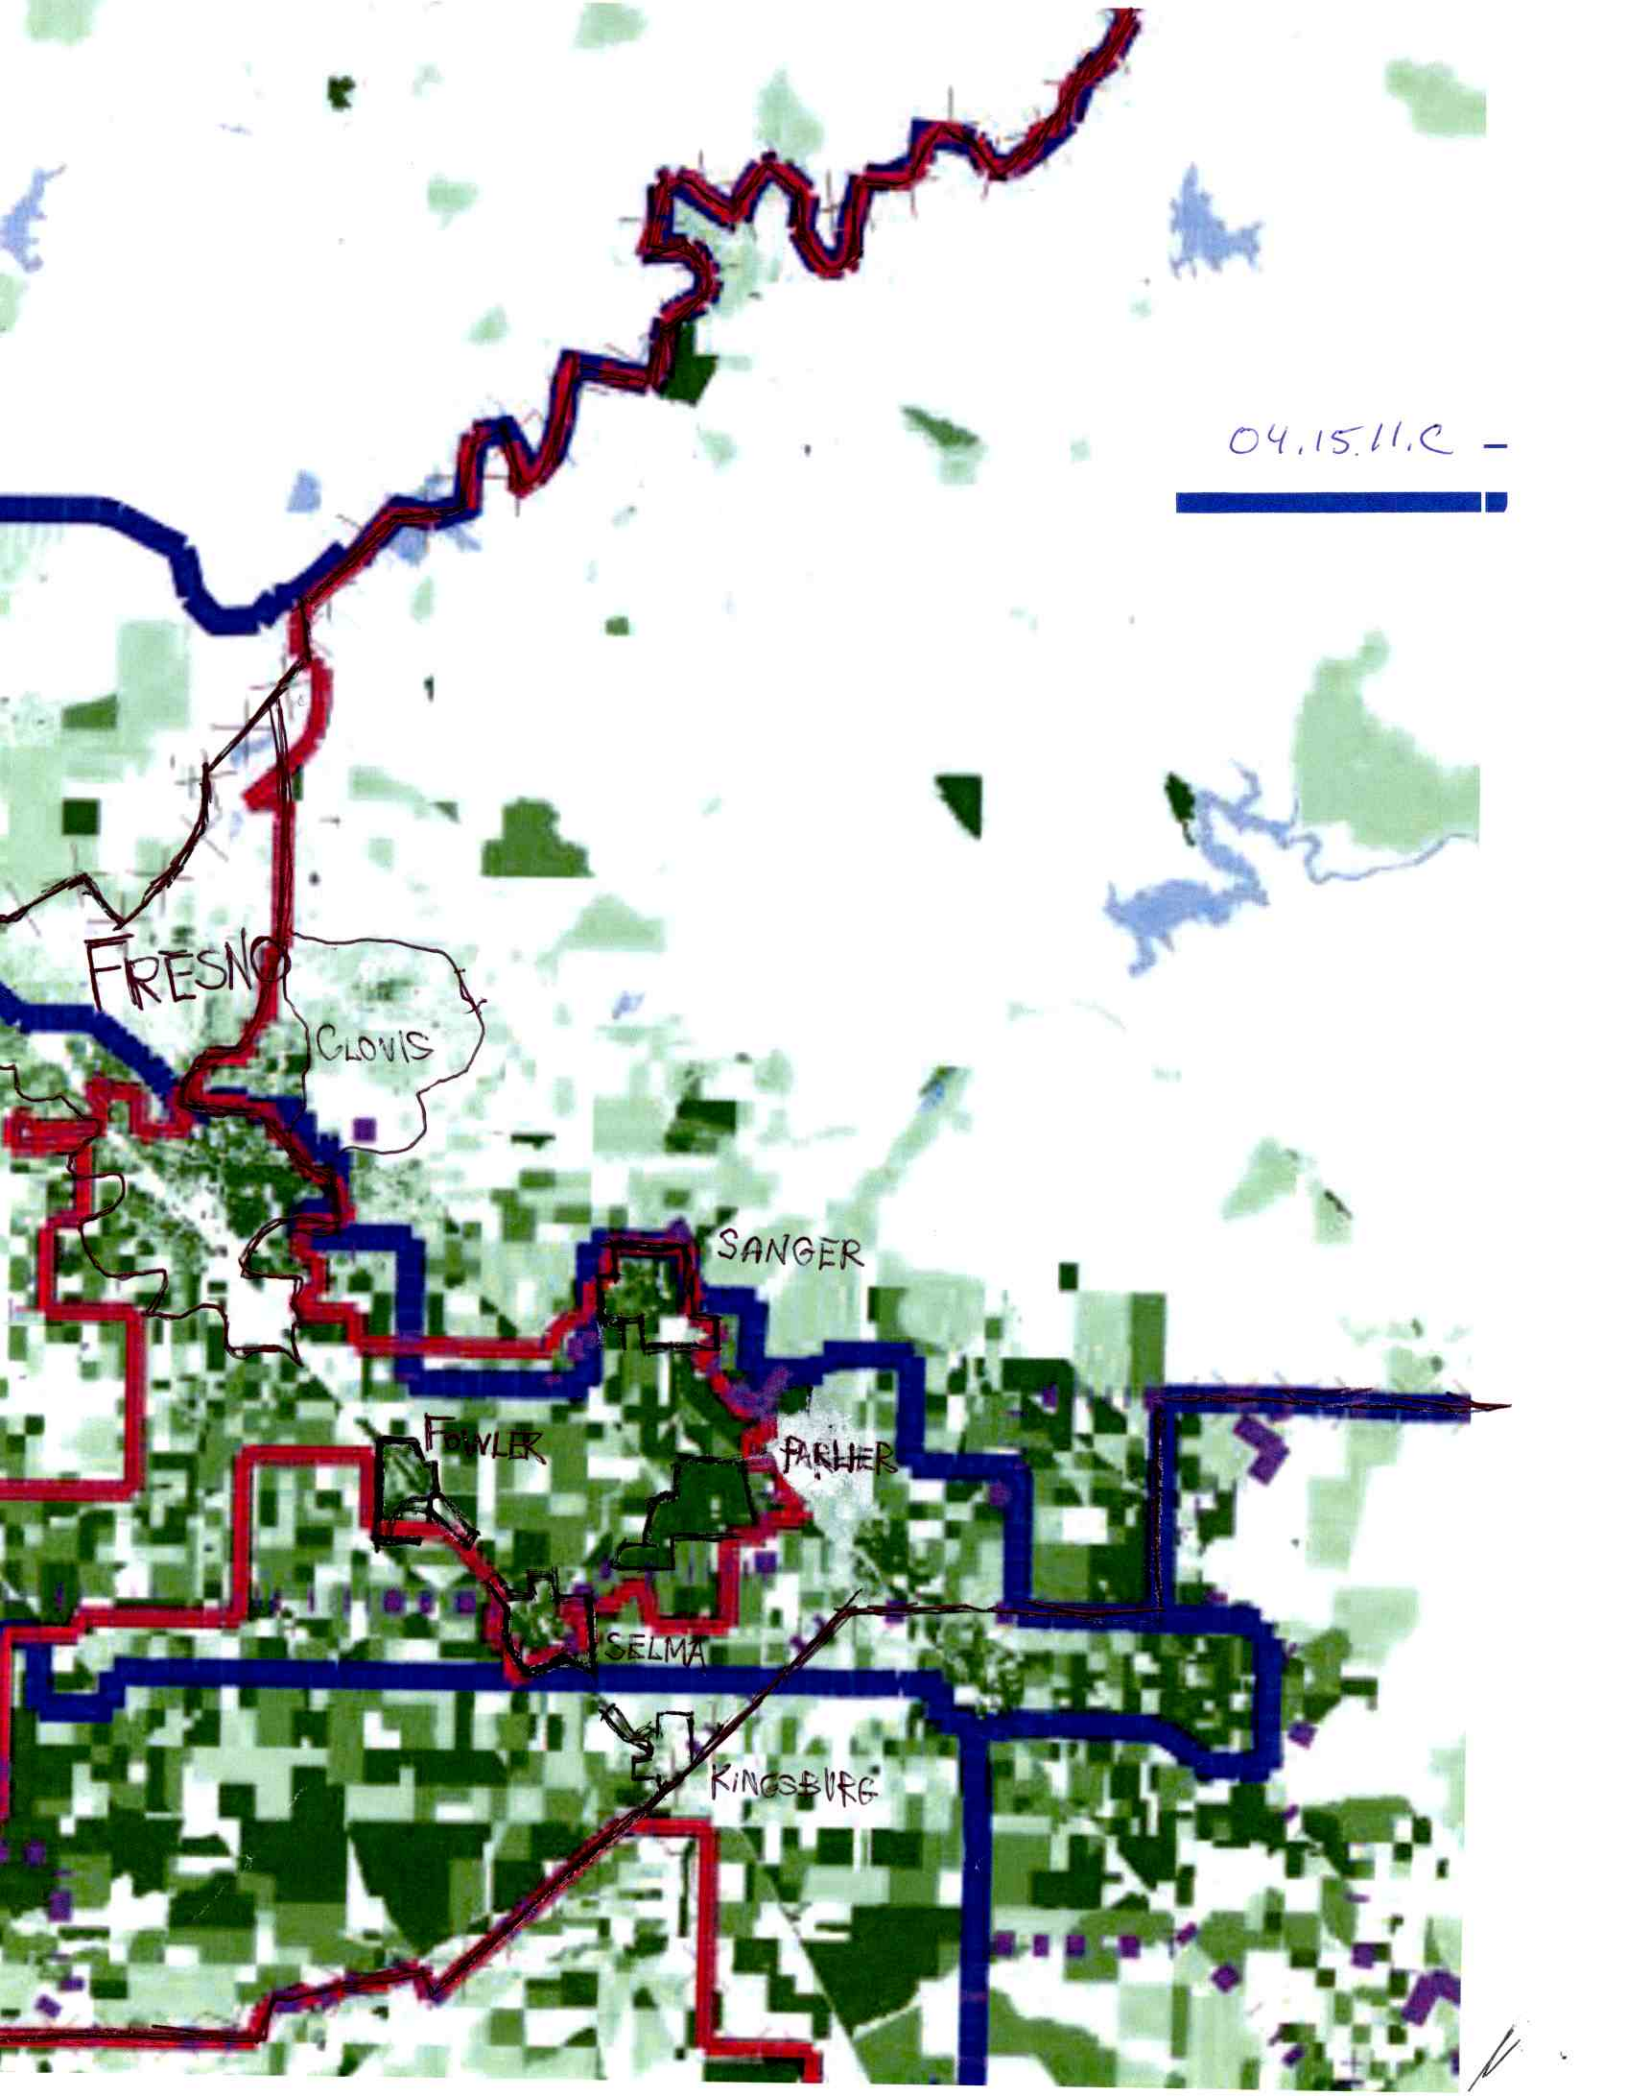

Fresno County – Percent Hispanic

Created by Gary Lasky

Data Source: American Census

Scanned
4/27
K.T.

Population

Bureau 2010 PL 94 - 171

04.15.11.C -

FRESNO