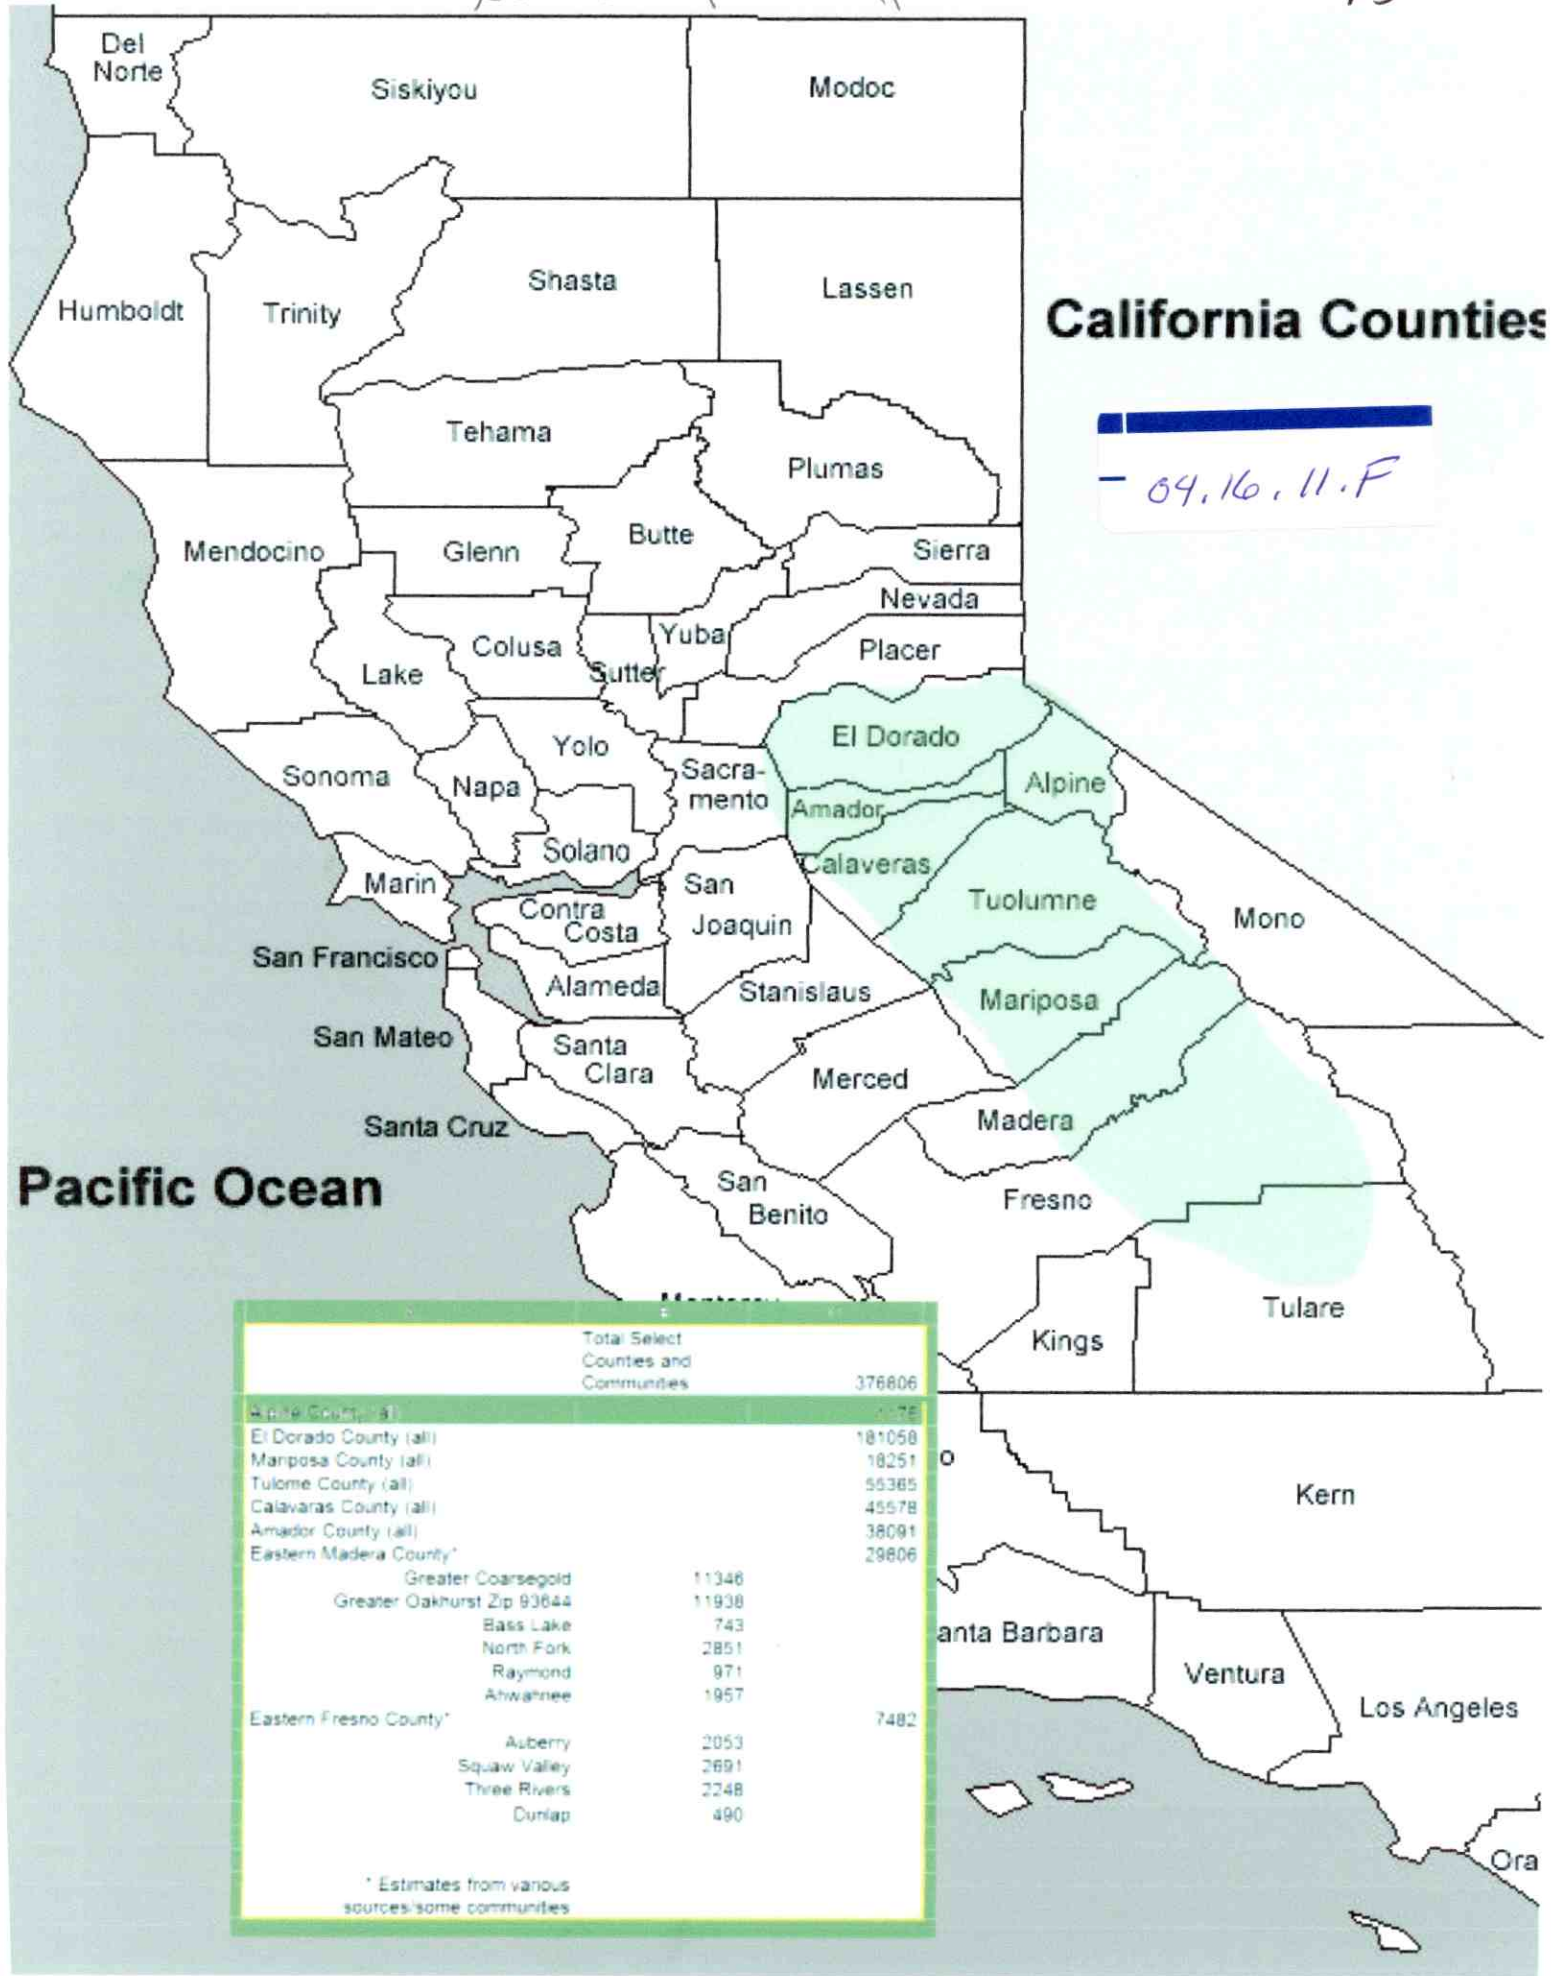

Scanned K.T. 4/27

#15

California Counties

09.16.11.F

Pacific Ocean

Total Select Counties and Communities		376806
Alpine County (all)		1175
El Dorado County (all)		181058
Mariposa County (all)		18251
Tuolumne County (all)		55385
Calaveras County (all)		45578
Amador County (all)		38091
Eastern Madera County*		29806
Greater Coarsegold	11348	
Greater Oakhurst Zip 93644	11938	
Bass Lake	743	
North Fork	2851	
Raymond	971	
Ahwahnee	1957	
Eastern Fresno County*		7482
Auberry	2053	
Squaw Valley	2691	
Three Rivers	2248	
Dunlap	490	

* Estimates from various sources; some communities