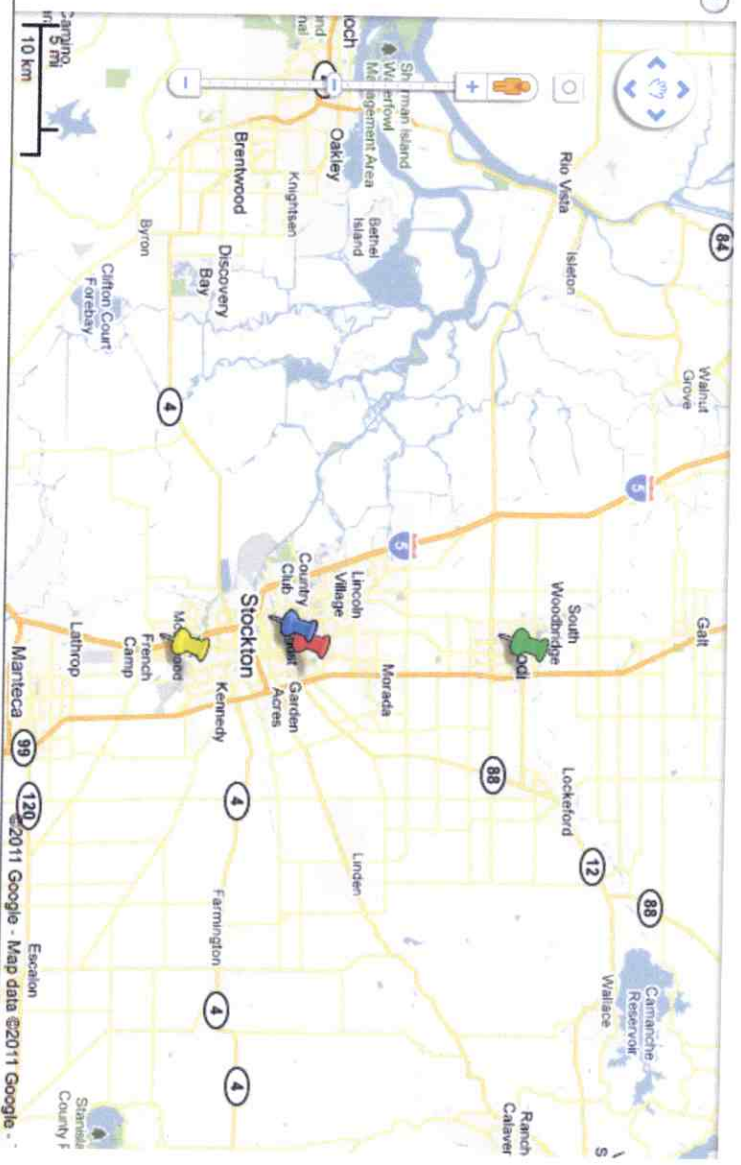

-  [Dameron Hospital](#)
-  [St. Josephs Medical Center](#)
-  [Lodi Memorial Hospital](#)
-  [San Joaquin General Hospital](#)

Edit

04.16.11.A

F3

Get Directions My Maps

Collaborate

Hospitals in San Joaquin County

0 views - Unlisted

Created on Apr 11 - Updated 34 minutes ago

By

Rate this map - Write a comment

-  [Dameron Hospital](#)
-  [St. Josephs Medical Center](#)
-  [Lodi Memorial Hospital](#)
-  [San Joaquin General Hospital](#)

#3

Hospitals in San Joaquin County

0 views - Unlisted
Created on Apr 11 - Updated < 1 minute ago
By

Rate this map - Write a comment

- [Dameron Hospital](#)
- [St. Josephs Medical Center](#)
- [Lodi Memorial Hospital](#)
- [San Joaquin General Hospital](#)

Edit

©2011 Google - Map data ©2011 Google