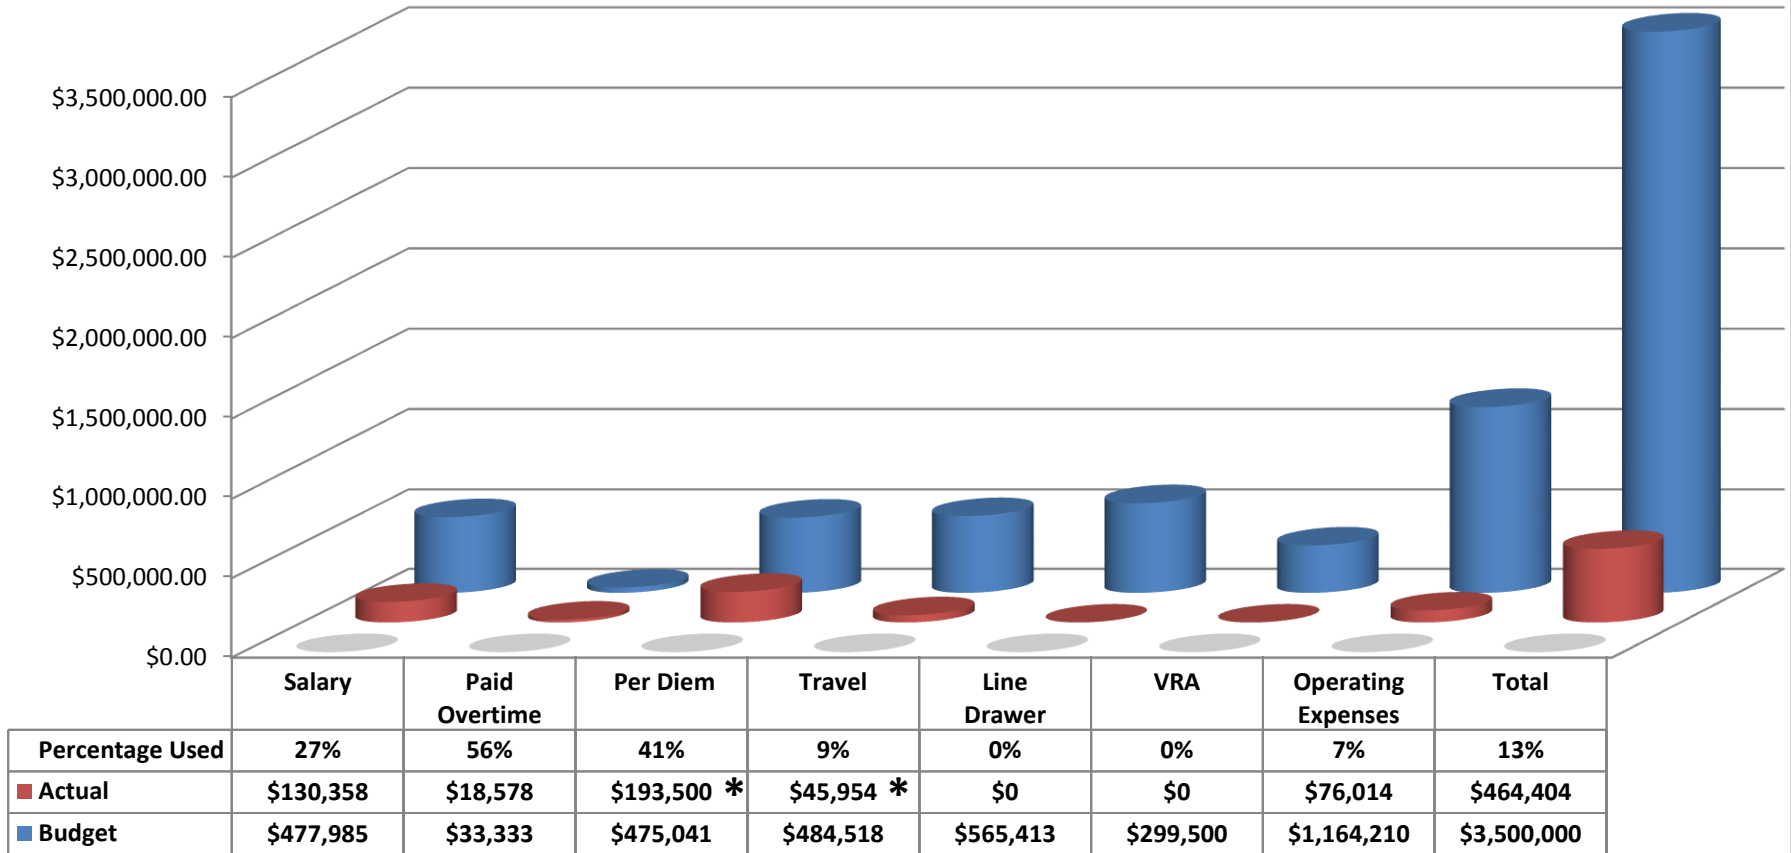

Citizens Redistricting Commission

Expenditures through March 2011

* Received through April 25, 2011