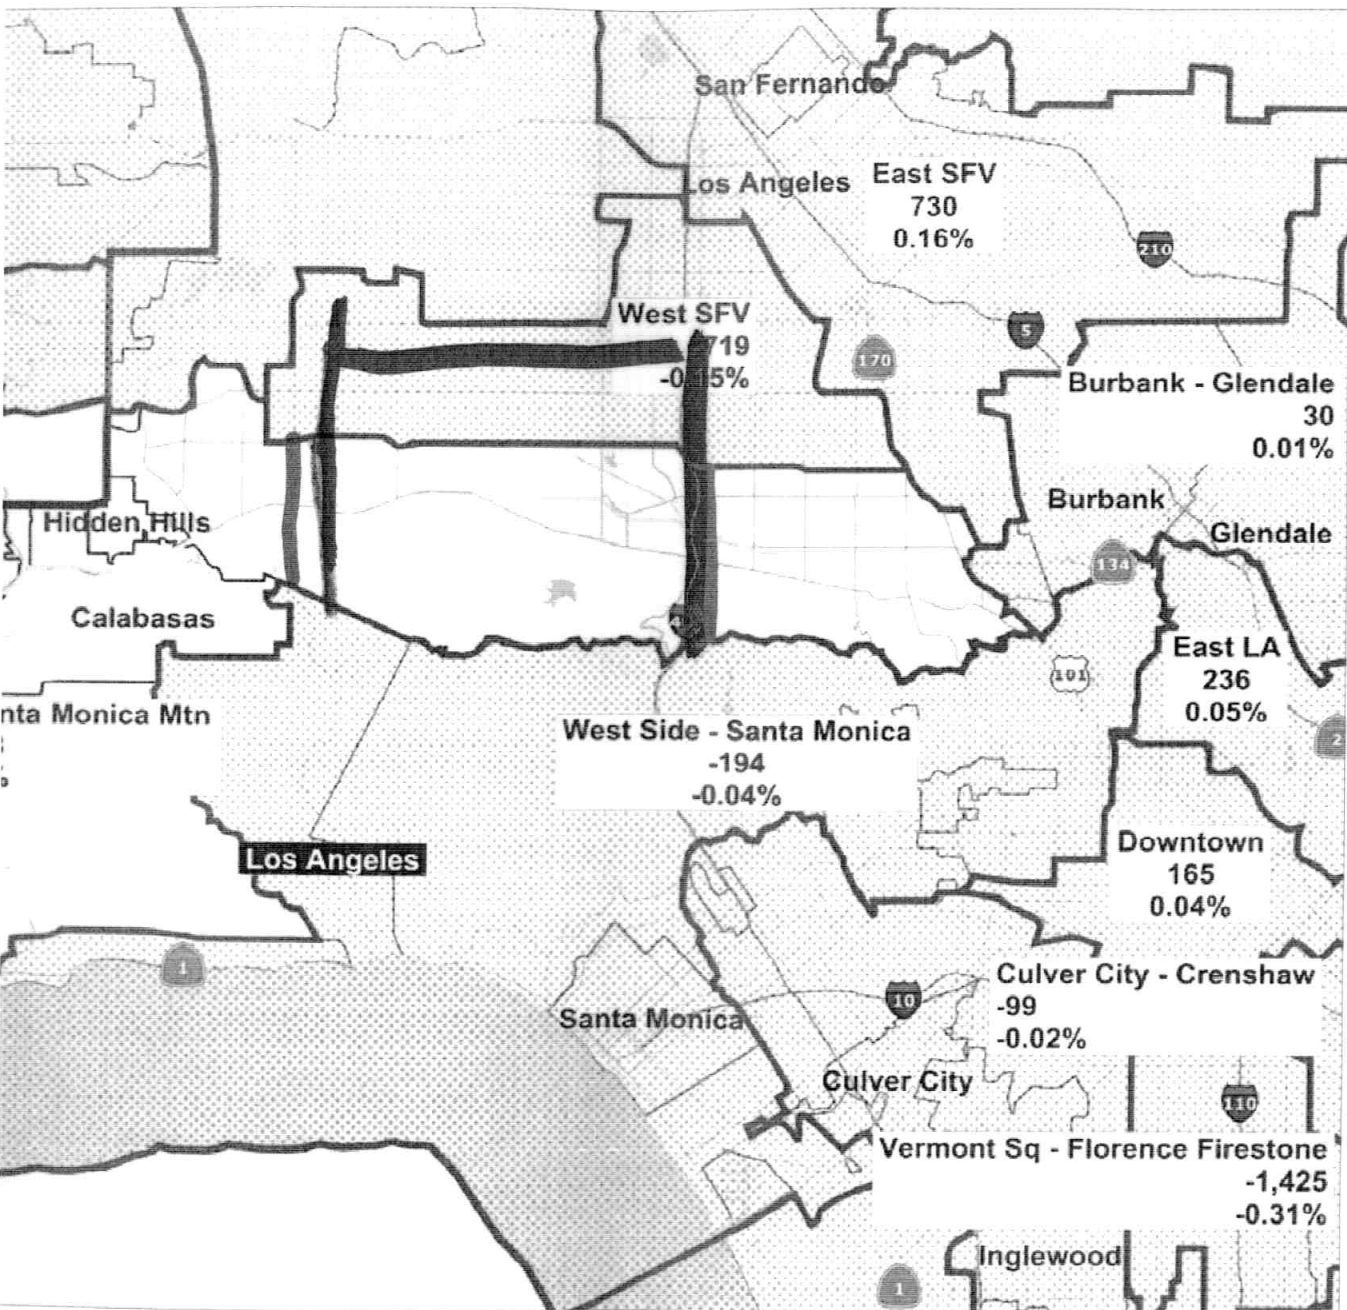

California State Senate - CSTIV

California Congressional

San Gabriel Mtn. Foothills

an Fernando Valley - Tujunga

California Congressional - E. S

Fernando Valley - Calabasas

California Congressional - W. S

California State

Senate - LASGF

ite Senate - LASFE

California State

San Gabriel Mtn Foothills

California State Assembly -

ousand Oaks - Santa Monica Mtn

California State Assembly - Thou

California State Assembly - West SFV

20110610_q2_AD_la_LASFW

California State Assembly - East SFV

California State Assembly - Burbank - Glendale