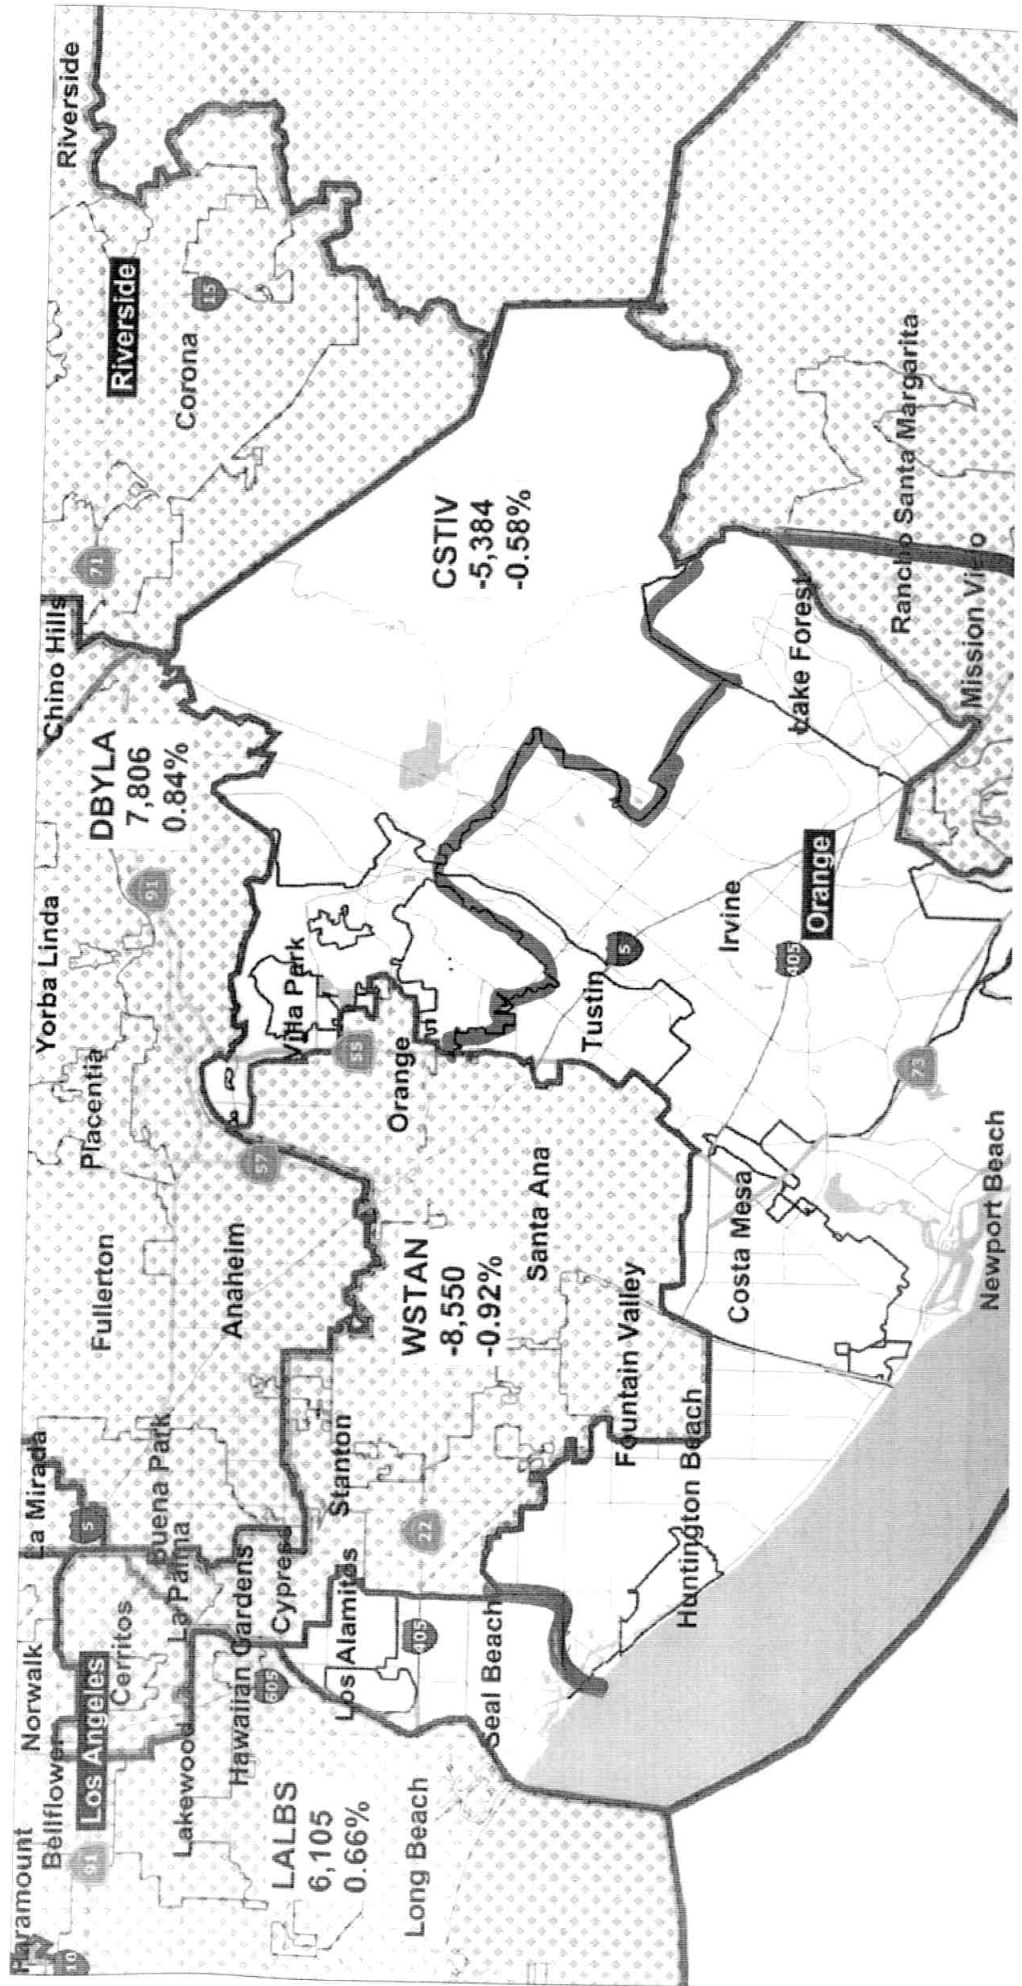

California State Senate - CSTIV

California Congressional

San Gabriel Mtn. Foothills

an Fernando Valley - Tujunga

California Congressional - E. S

Fernando Valley - Calabasas

California Congressional - W. S

California State

Senate - LASGF

ite Senate - LASFE

California State

San Gabriel Mtn Foothills

California State Assembly -

ousand Oaks - Santa Monica Mtn

California State Assembly - Thou

California State Assembly - West SFV