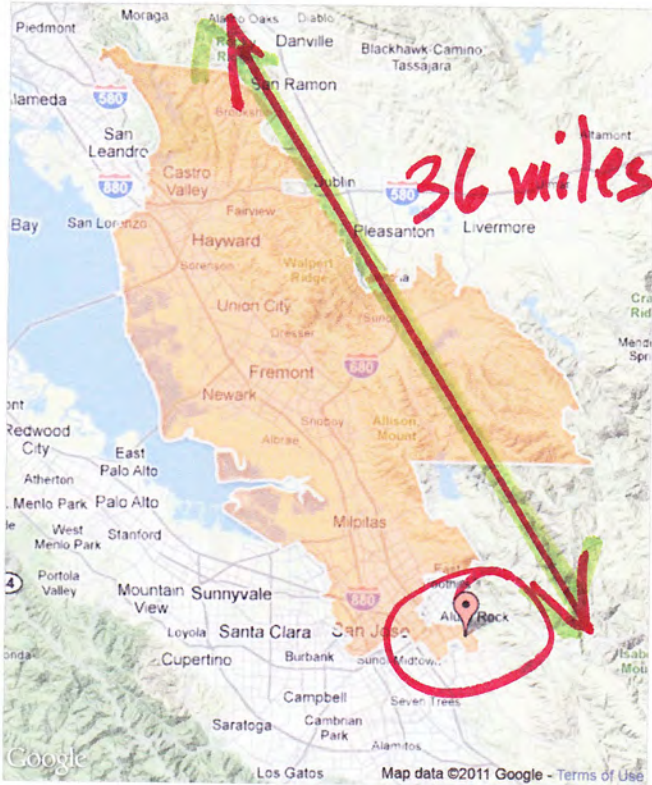

San Jose
District 8
(Evergreen)

Pleasant Knoll

State senate

Proposed district

State senate

Proposed district

State Assembly
Proposed district

State Assembly
Proposed district