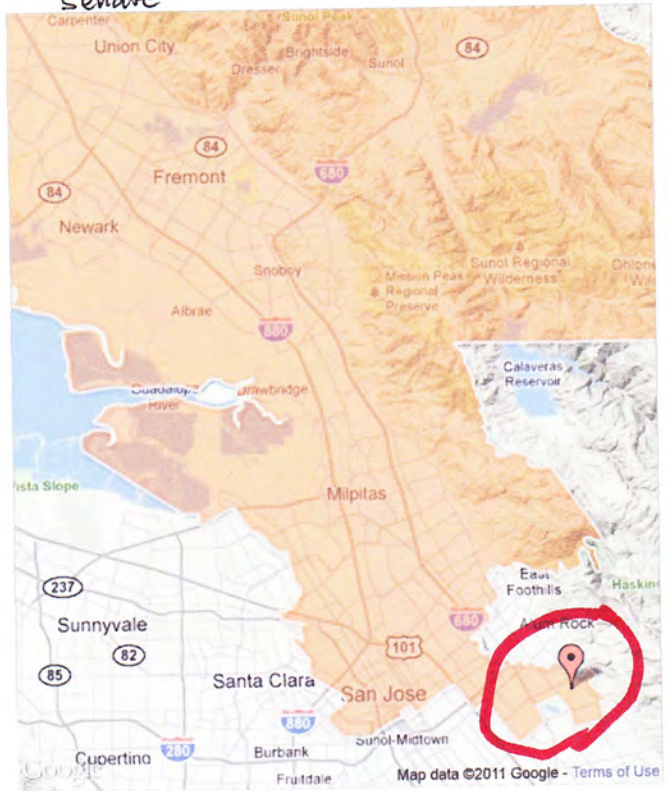

San Jose
District 8
(Evergreen)

Pleasant Knoll

State senate

Proposed district

State senate

Proposed district

State Assembly
Proposed district

State Assembly
Proposed district