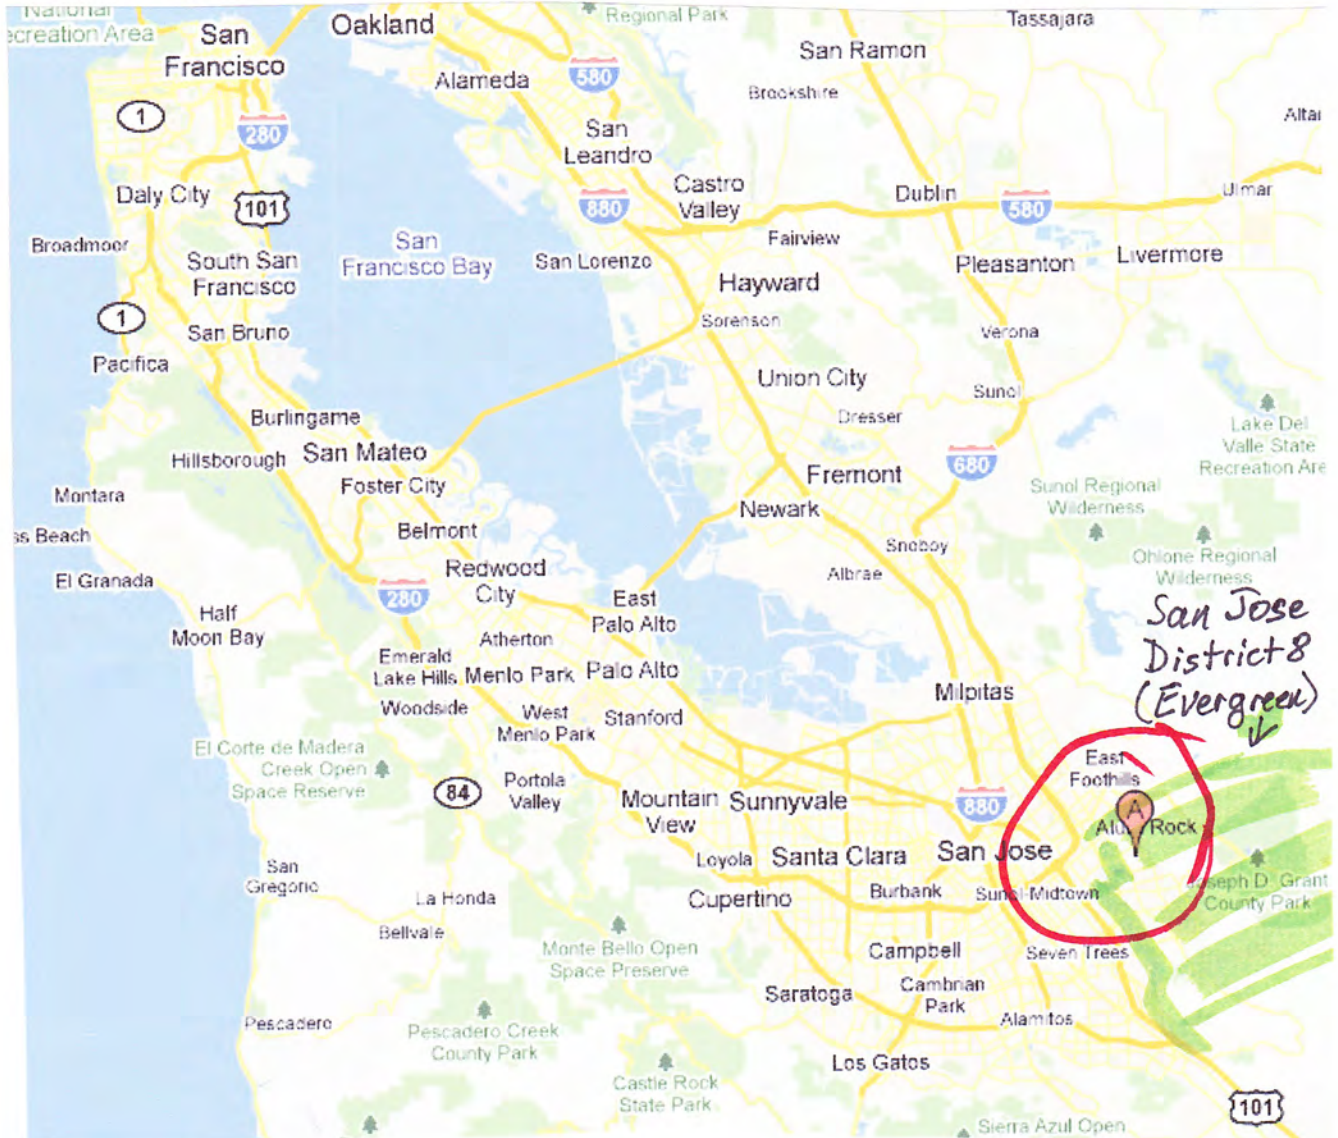

San Jose
District 8
(Evergreen)

Pleasant Knoll

State senate

Proposed district

State senate

Proposed district

State Assembly
Proposed district

State Assembly
Proposed district