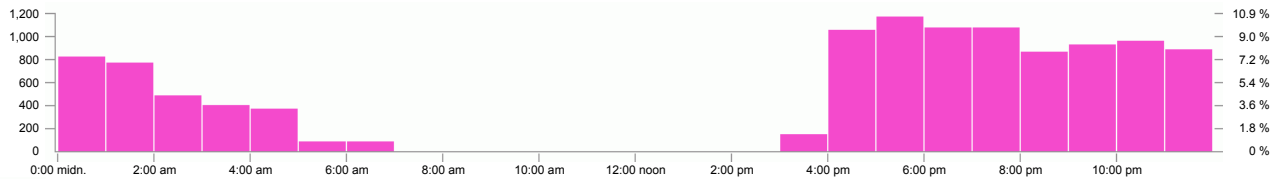

### Hours of day

15/Apr/2011 - 22/Jul/2011, 99 days

#### Successful accesses

#### Play duration per visitor

#### Play duration per successful access

Item 1 - 16 of 16

▲ Hour of day	Successful accesses	Visitors	Play duration per visitor	Play duration per successful access
1 midnight - 1:00 AM	1,359	811	04:07:38	02:27:46
2 1:00 AM - 2:00 AM	1,210	763	03:35:54	02:16:09
3 2:00 AM - 3:00 AM	658	479	02:19:31	01:41:33
4 3:00 AM - 4:00 AM	518	396	01:52:15	01:25:49
5 4:00 AM - 5:00 AM	518	364	04:07:16	02:53:45
6 5:00 AM - 6:00 AM	88	74	02:00:40	01:41:28
7 6:00 AM - 7:00 AM	80	77	03:45:47	03:37:19
8 3:00 PM - 4:00 PM	33	141	00:00:11	00:00:50
9 4:00 PM - 5:00 PM	1,067	1,043	00:11:34	00:11:18
10 5:00 PM - 6:00 PM	1,457	1,161	00:30:16	00:24:07
11 6:00 PM - 7:00 PM	1,423	1,071	00:58:15	00:42:20
12 7:00 PM - 8:00 PM	1,555	1,067	01:58:16	01:21:09
13 8:00 PM - 9:00 PM	1,194	854	01:15:20	00:53:53
14 9:00 PM - 10:00 PM	1,512	922	01:37:38	00:59:32
15 10:00 PM - 11:00 PM	1,499	948	02:18:18	01:27:28
16 11:00 PM - midnight	1,635	880	03:13:26	01:44:07
<b>Total</b>	<b>15,806</b>	<b>-</b>	<b>1d 09:50:23</b>	<b>23:48:40</b>