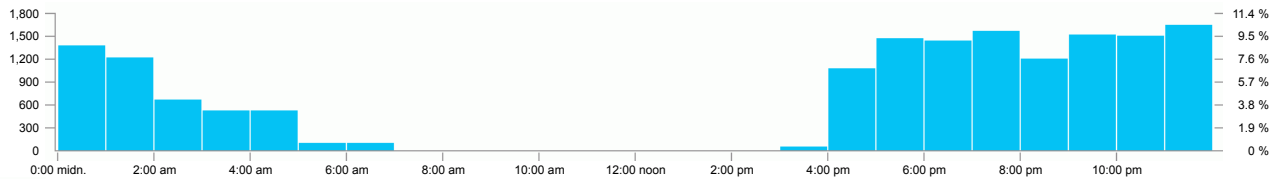

### Hours of day

15/Apr/2011 - 22/Jul/2011, 99 days

#### Successful accesses

#### Play duration per visitor

#### Play duration per successful access

Item 1 - 16 of 16

▲ Hour of day	Successful accesses	Visitors	Play duration per visitor	Play duration per successful access
1 midnight - 1:00 AM	1,359	811	04:07:38	02:27:46
2 1:00 AM - 2:00 AM	1,210	763	03:35:54	02:16:09
3 2:00 AM - 3:00 AM	658	479	02:19:31	01:41:33
4 3:00 AM - 4:00 AM	518	396	01:52:15	01:25:49
5 4:00 AM - 5:00 AM	518	364	04:07:16	02:53:45
6 5:00 AM - 6:00 AM	88	74	02:00:40	01:41:28
7 6:00 AM - 7:00 AM	80	77	03:45:47	03:37:19
8 3:00 PM - 4:00 PM	33	141	00:00:11	00:00:50
9 4:00 PM - 5:00 PM	1,067	1,043	00:11:34	00:11:18
10 5:00 PM - 6:00 PM	1,457	1,161	00:30:16	00:24:07
11 6:00 PM - 7:00 PM	1,423	1,071	00:58:15	00:42:20
12 7:00 PM - 8:00 PM	1,555	1,067	01:58:16	01:21:09
13 8:00 PM - 9:00 PM	1,194	854	01:15:20	00:53:53
14 9:00 PM - 10:00 PM	1,512	922	01:37:38	00:59:32
15 10:00 PM - 11:00 PM	1,499	948	02:18:18	01:27:28
16 11:00 PM - midnight	1,635	880	03:13:26	01:44:07
<b>Total</b>	<b>15,806</b>	<b>-</b>	<b>1d 09:50:23</b>	<b>23:48:40</b>