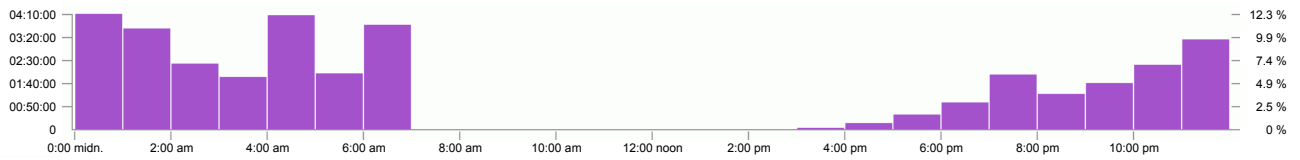

### Hours of day

15/Apr/2011 - 22/Jul/2011, 99 days

#### Successful accesses

#### Play duration per visitor

#### Play duration per successful access

Item 1 - 16 of 16

▲ Hour of day	Successful accesses	Visitors	Play duration per visitor	Play duration per successful access
1 midnight - 1:00 AM	1,359	811	04:07:38	02:27:46
2 1:00 AM - 2:00 AM	1,210	763	03:35:54	02:16:09
3 2:00 AM - 3:00 AM	658	479	02:19:31	01:41:33
4 3:00 AM - 4:00 AM	518	396	01:52:15	01:25:49
5 4:00 AM - 5:00 AM	518	364	04:07:16	02:53:45
6 5:00 AM - 6:00 AM	88	74	02:00:40	01:41:28
7 6:00 AM - 7:00 AM	80	77	03:45:47	03:37:19
8 3:00 PM - 4:00 PM	33	141	00:00:11	00:00:50
9 4:00 PM - 5:00 PM	1,067	1,043	00:11:34	00:11:18
10 5:00 PM - 6:00 PM	1,457	1,161	00:30:16	00:24:07
11 6:00 PM - 7:00 PM	1,423	1,071	00:58:15	00:42:20
12 7:00 PM - 8:00 PM	1,555	1,067	01:58:16	01:21:09
13 8:00 PM - 9:00 PM	1,194	854	01:15:20	00:53:53
14 9:00 PM - 10:00 PM	1,512	922	01:37:38	00:59:32
15 10:00 PM - 11:00 PM	1,499	948	02:18:18	01:27:28
16 11:00 PM - midnight	1,635	880	03:13:26	01:44:07
<b>Total</b>	<b>15,806</b>	<b>-</b>	<b>1d 09:50:23</b>	<b>23:48:40</b>