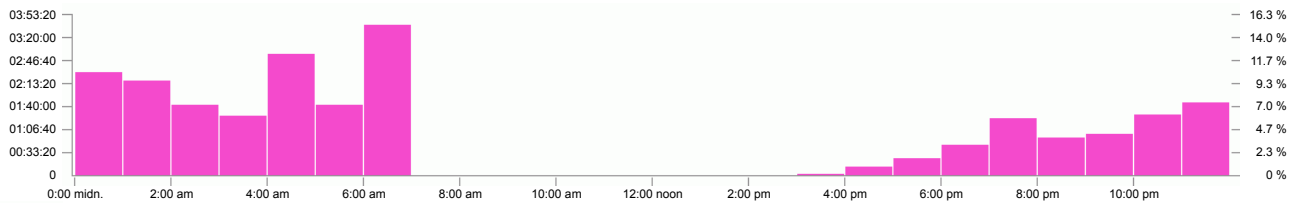

#### Successful accesses

#### Visitors

#### Play duration per visitor

#### Play duration per successful access

Item 1 - 16 of 16

▲ Hour of day	Successful accesses	Visitors	Play duration per visitor	Play duration per successful access
1 midnight - 1:00 AM	1,359	811	04:07:38	02:27:46
2 1:00 AM - 2:00 AM	1,210	763	03:35:54	02:16:09
3 2:00 AM - 3:00 AM	658	479	02:19:31	01:41:33
4 3:00 AM - 4:00 AM	518	396	01:52:15	01:25:49
5 4:00 AM - 5:00 AM	518	364	04:07:16	02:53:45
6 5:00 AM - 6:00 AM	88	74	02:00:40	01:41:28
7 6:00 AM - 7:00 AM	80	77	03:45:47	03:37:19
8 3:00 PM - 4:00 PM	33	141	00:00:11	00:00:50
9 4:00 PM - 5:00 PM	1,067	1,043	00:11:34	00:11:18
10 5:00 PM - 6:00 PM	1,457	1,161	00:30:16	00:24:07
11 6:00 PM - 7:00 PM	1,423	1,071	00:58:15	00:42:20
12 7:00 PM - 8:00 PM	1,555	1,067	01:58:16	01:21:09
13 8:00 PM - 9:00 PM	1,194	854	01:15:20	00:53:53
14 9:00 PM - 10:00 PM	1,512	922	01:37:38	00:59:32
15 10:00 PM - 11:00 PM	1,499	948	02:18:18	01:27:28
16 11:00 PM - midnight	1,635	880	03:13:26	01:44:07
<b>Total</b>	<b>15,806</b>	<b>-</b>	<b>1d 09:50:23</b>	<b>23:48:40</b>