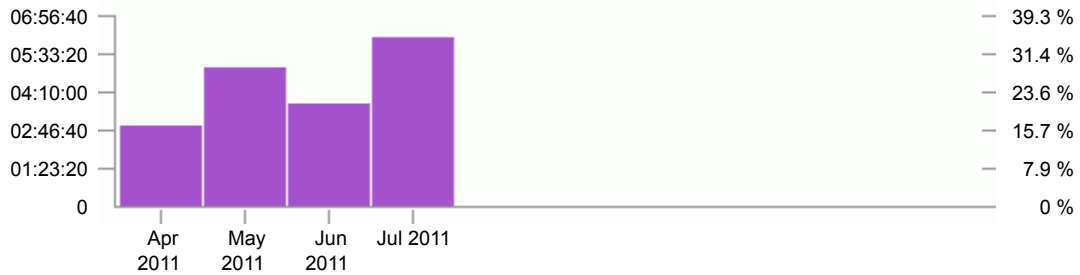

# Months

15/Apr/2011 - 22/Jul/2011, 99 days

## Successful accesses

## Play duration per visitor