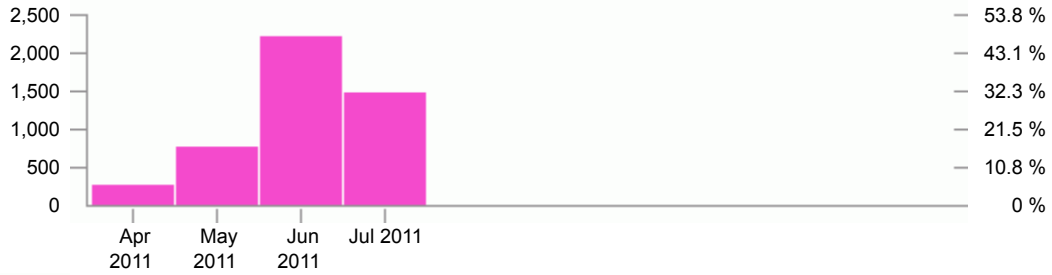

# Months

15/Apr/2011 - 22/Jul/2011, 99 days

## Successful accesses

## Play duration per visitor