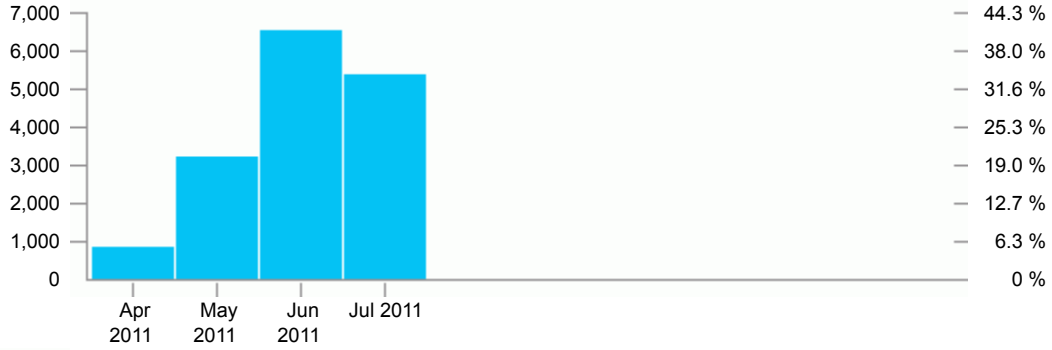

# Months

15/Apr/2011 - 22/Jul/2011, 99 days

## Successful accesses

## Play duration per visitor