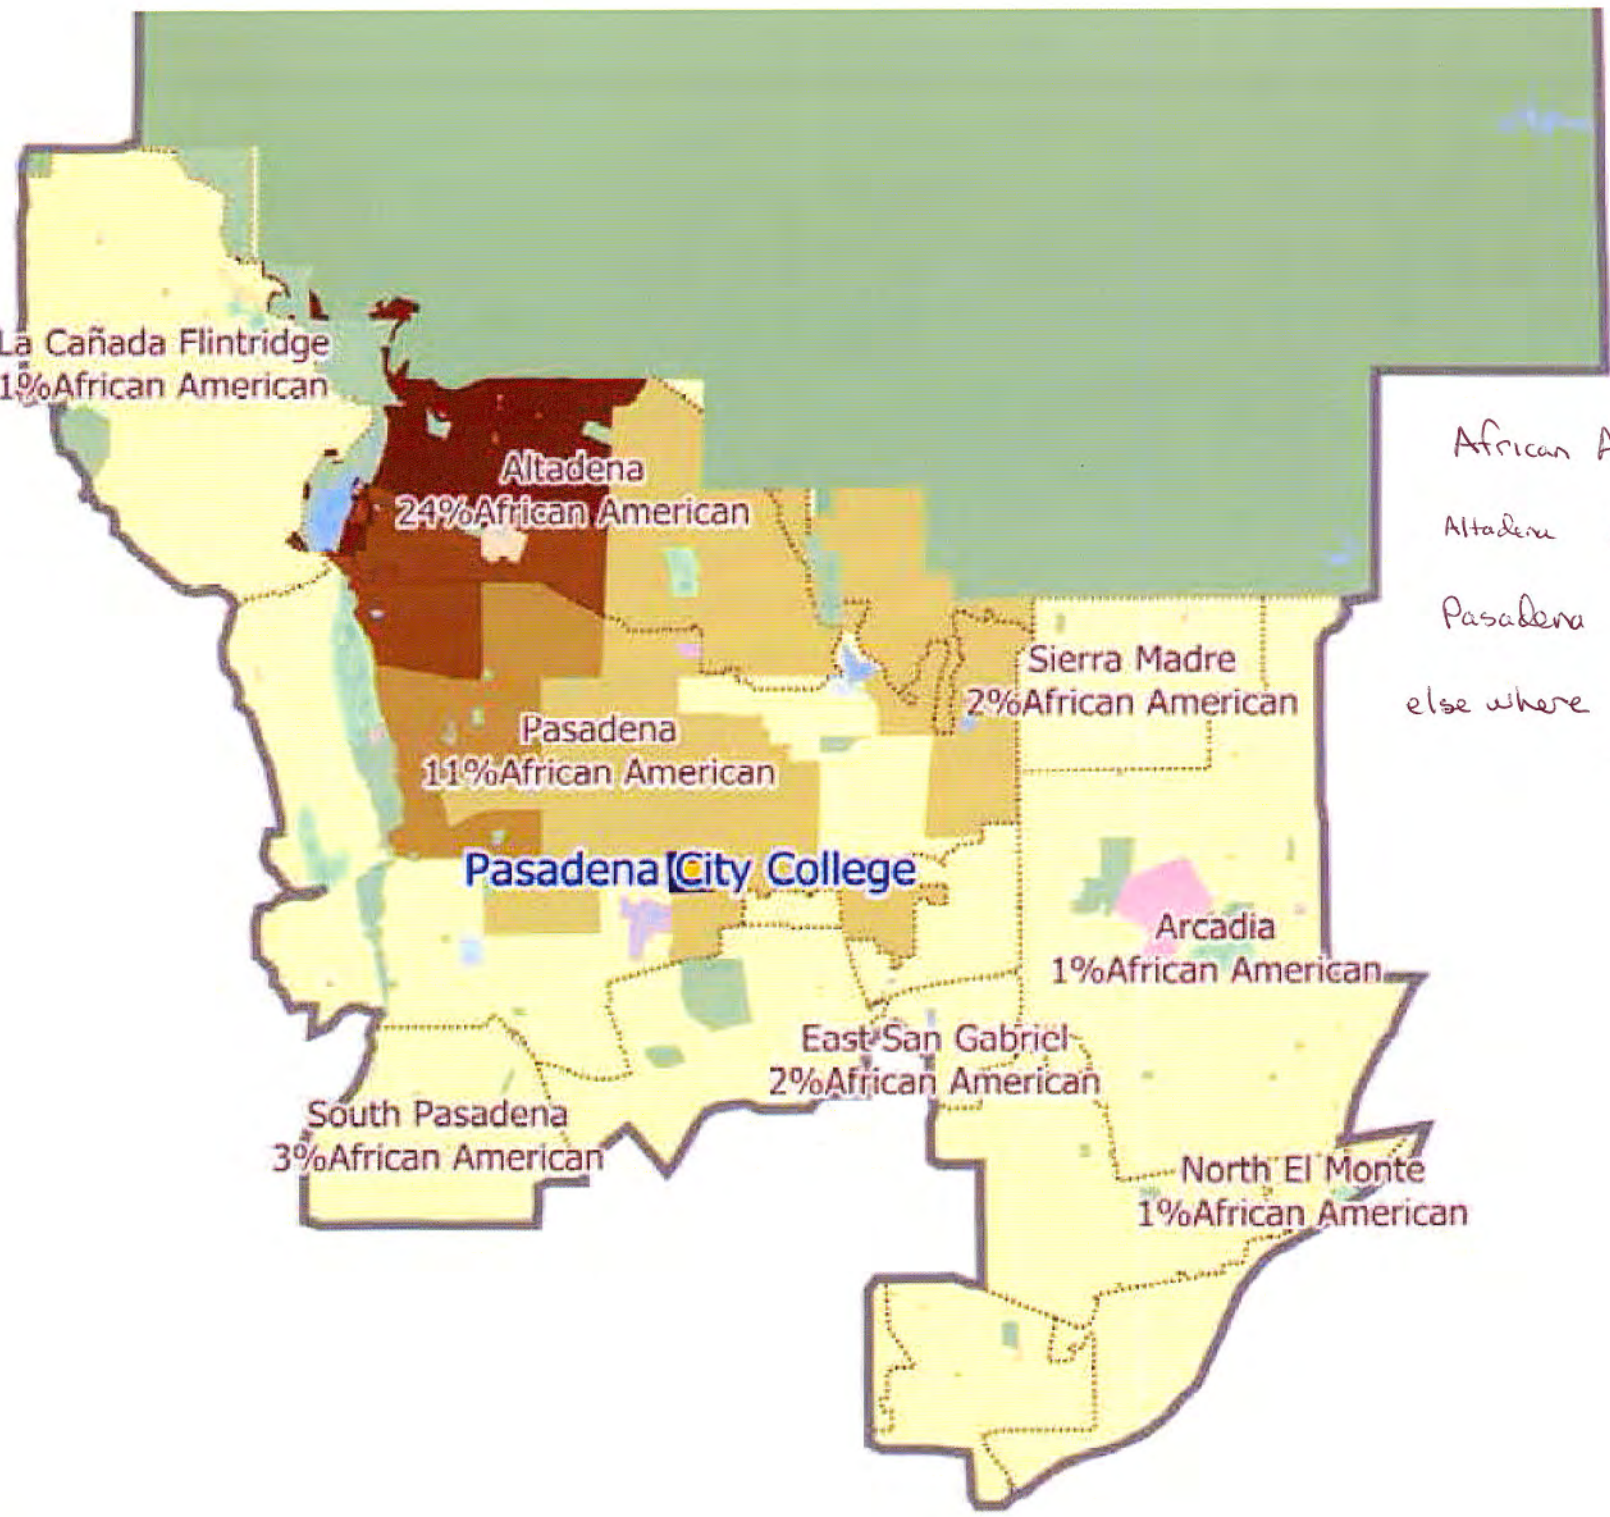

BLUE GREY
 PASADENA UNIFIED
 SCHOOL DISTRICT
 (PUSD)

modified

La Cañada Flintridge
1% African American

Altadena
24% African American

Pasadena
11% African American

Pasadena City College

Sierra Madre
2% African American

Arcadia
1% African American

East San Gabriel
2% African American

South Pasadena
3% African American

North El Monte
1% African American

African American
Altadena 24%
Pasadena 11%
else where > 3%

La Cañada Flintridge
6% Latino

Altadena
27% Latino

Sierra Madre
15% Latino

Pasadena
34% Latino

Arcadia
12% Latino

East San Gabriel
25% Latino

South Pasadena
19% Latino

North El Monte
27% Latino

Pasadena City College