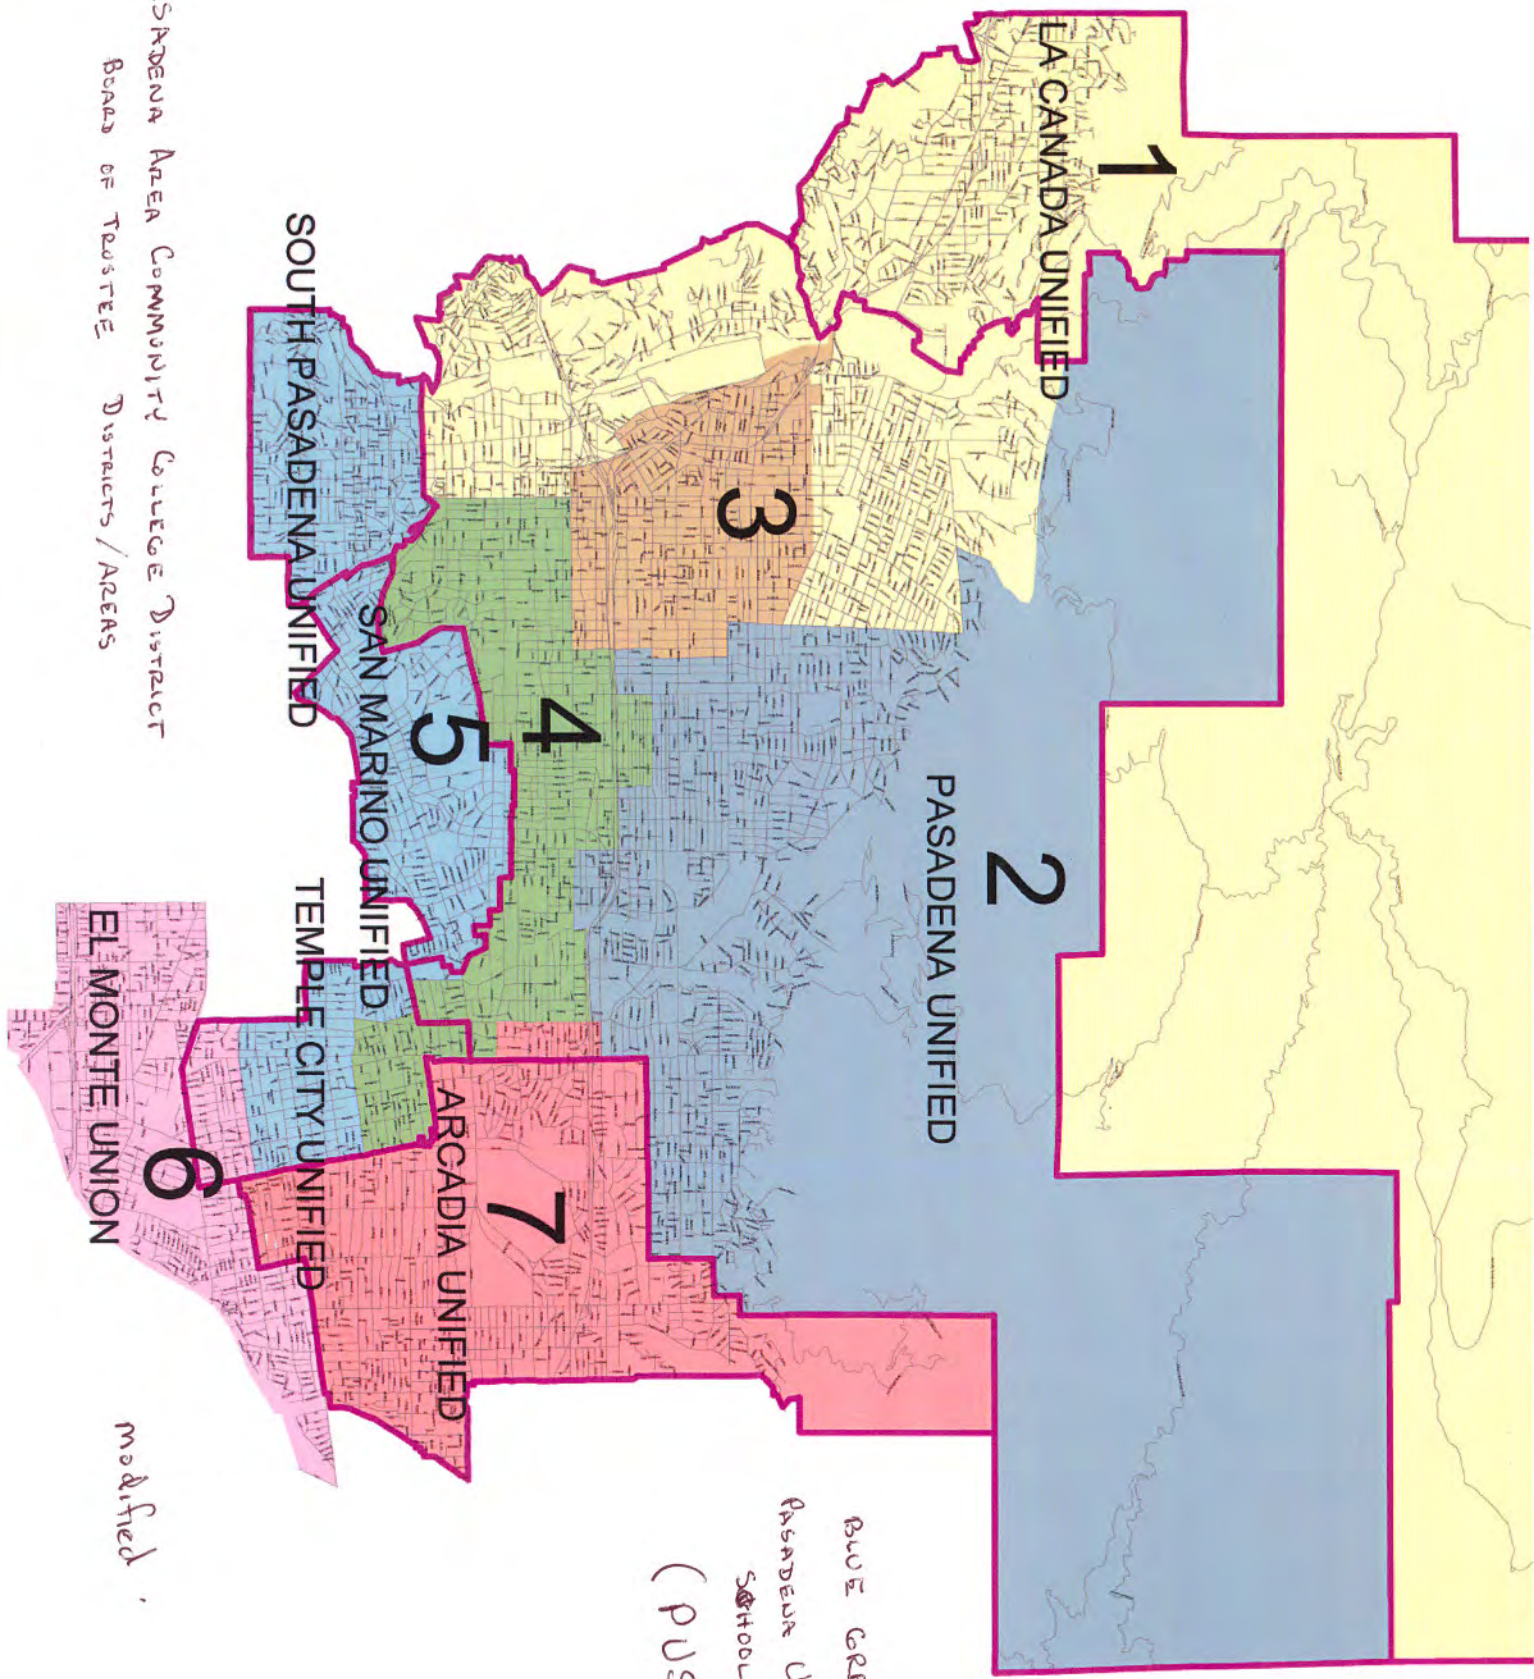

PASADENA AREA COMMUNITY COLLEGE DISTRICT
BOARDS OF TRUSTEES DISTRICTS / AREAS

BLUE GREY
PASADENA UNIFIED
SCHOOL DISTRICT
(PUSD)

modified