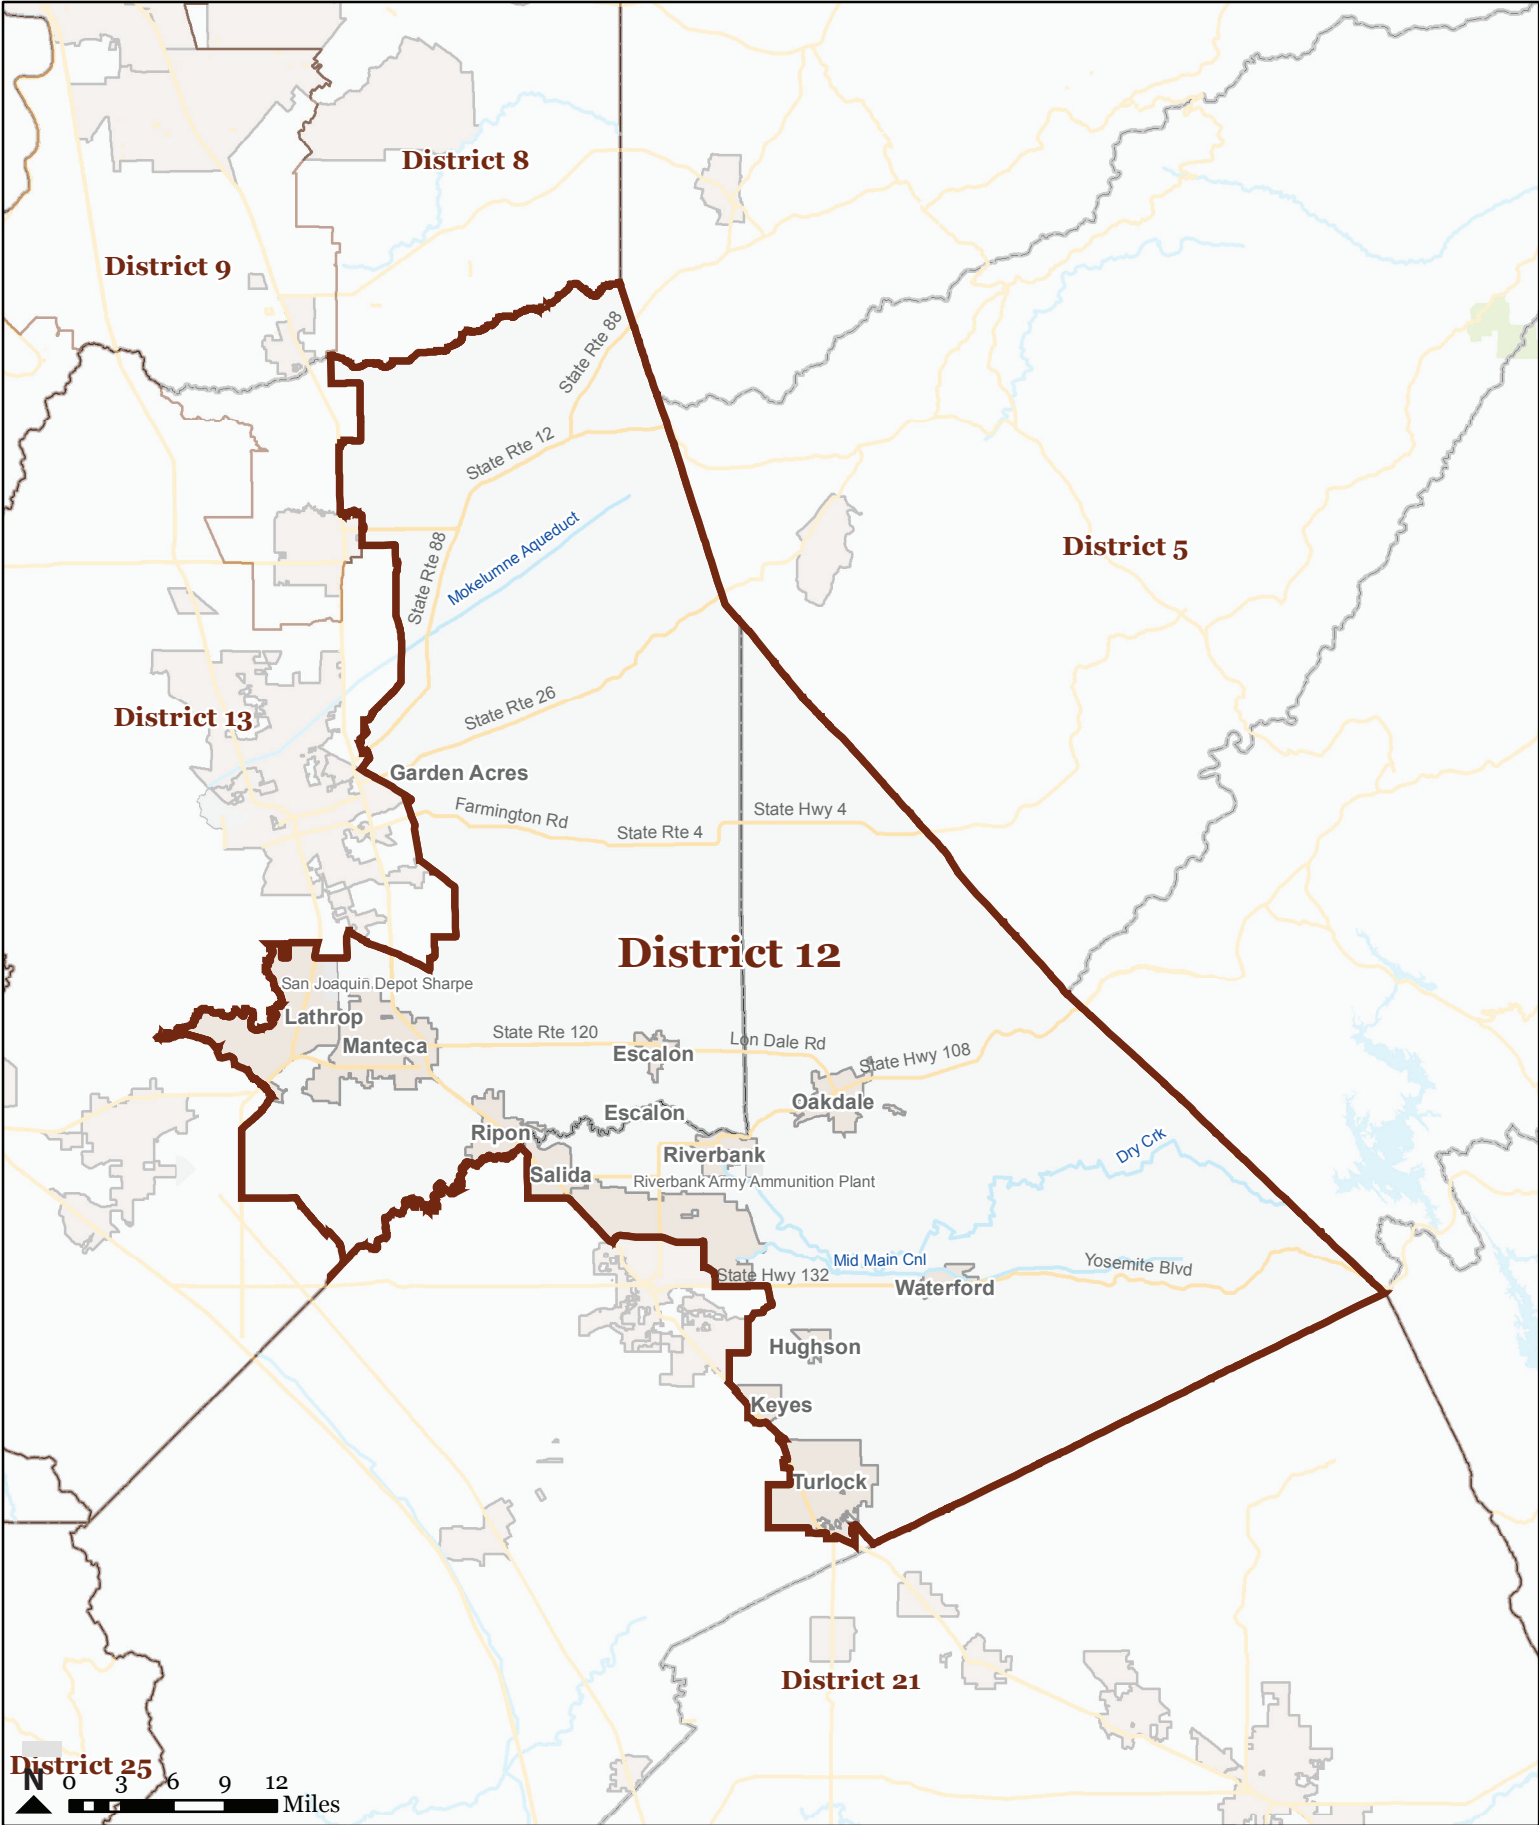

# California State Assembly District 12

Map created by Healthy City, a project of the Advancement Project, August 2011. Created from CRC Certified Map: crc\_20110815\_assembly\_certified\_statewide.zip SHA-1: 323d2c56df6bf3ad6b3b4e58fd7c5d0338a476b8. Basemap from US Census Bureau TIGER/Line Shapefiles.