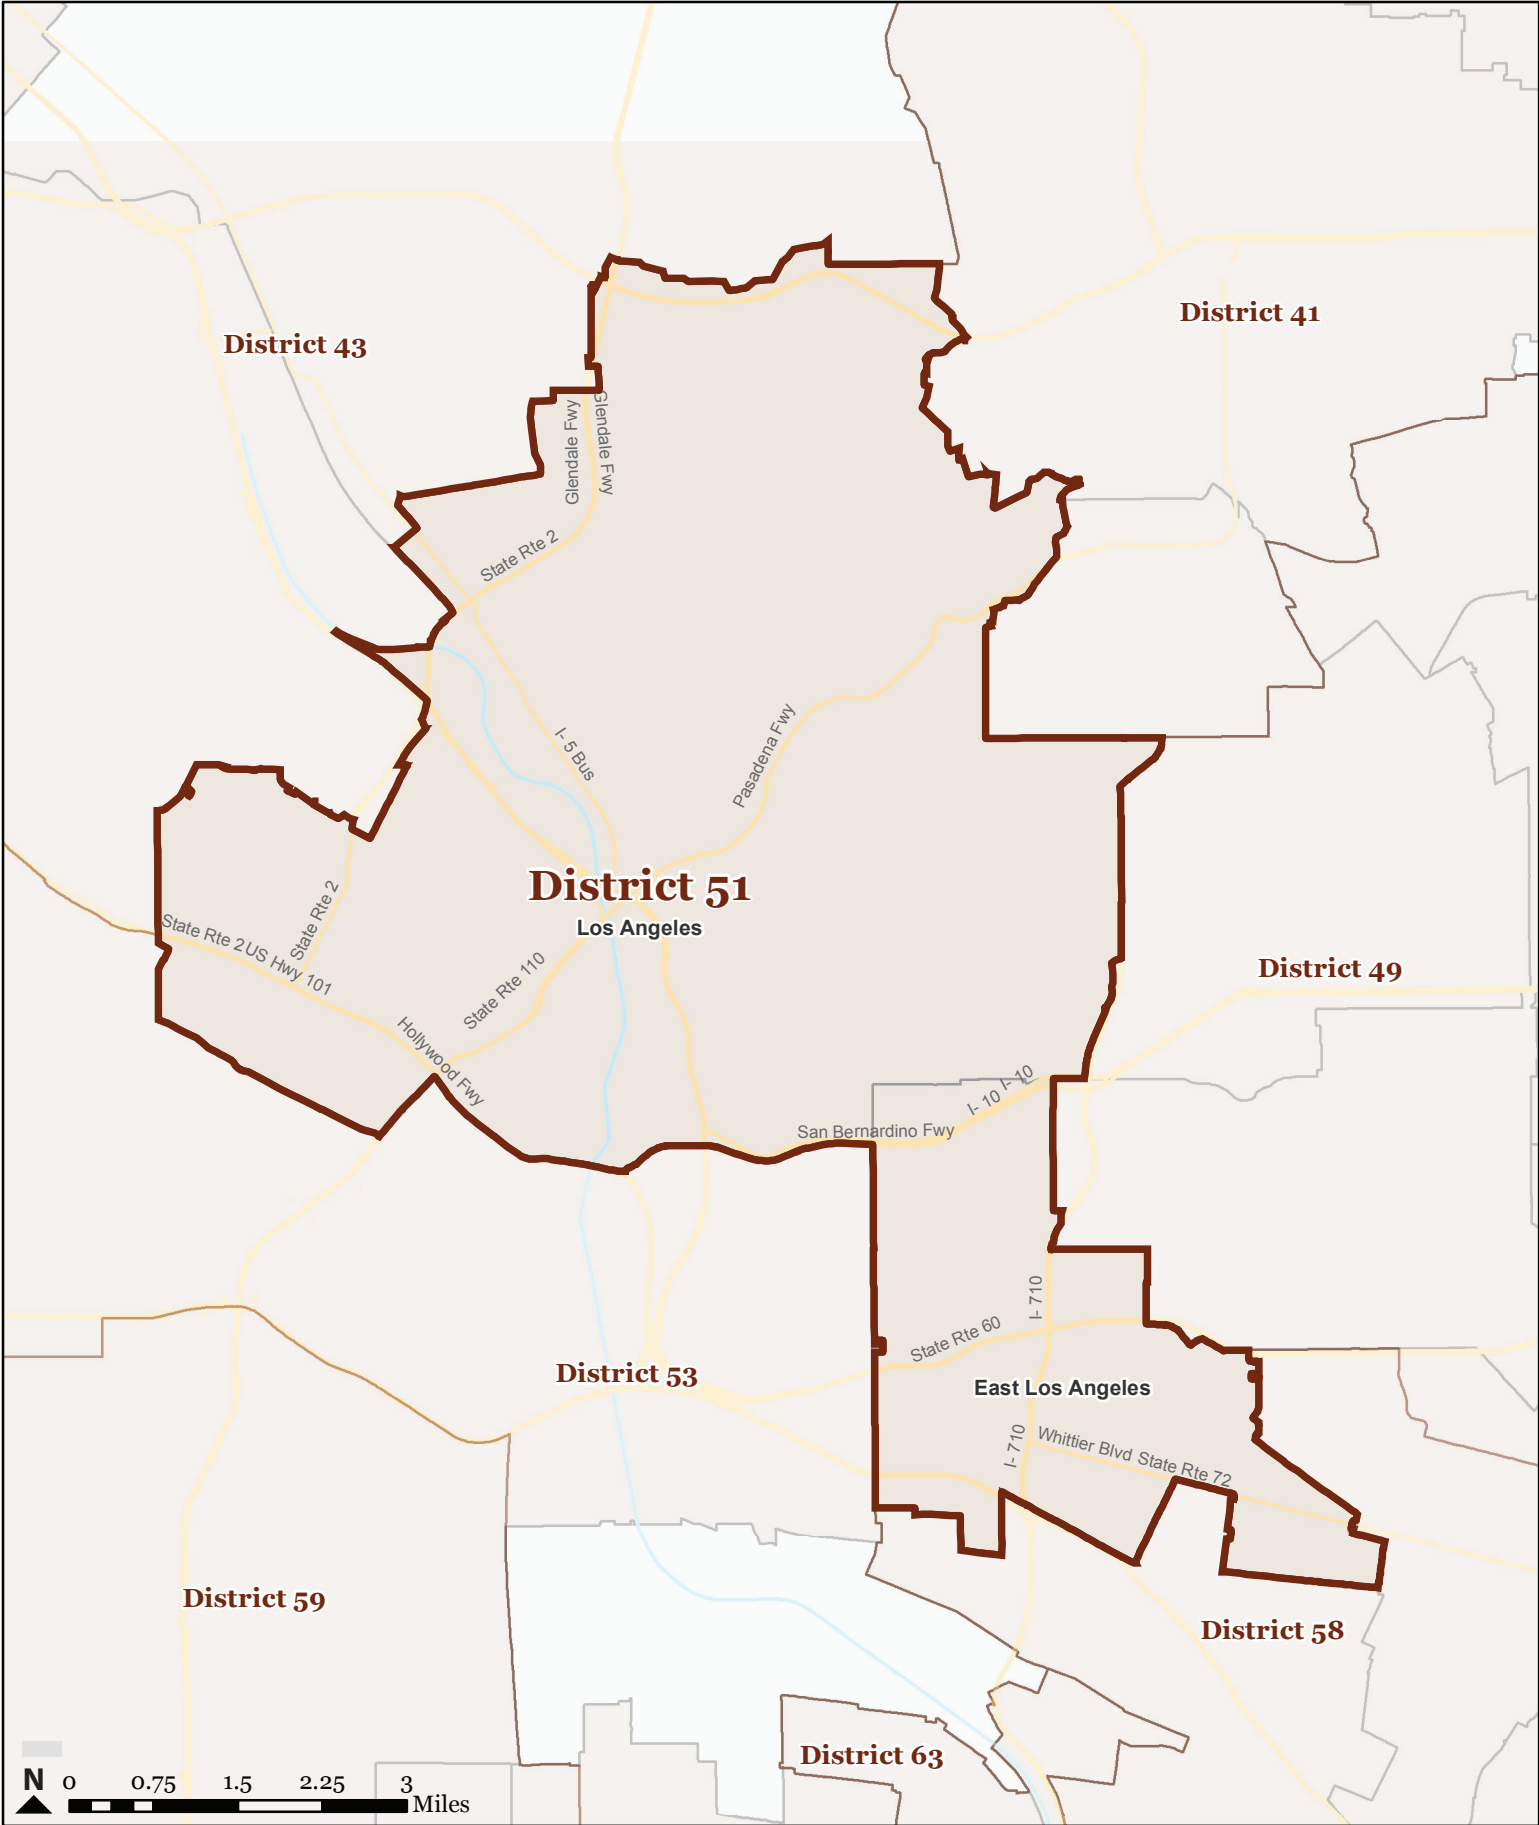

California State Assembly District 51

Map created by Healthy City, a project of the Advancement Project, August 2011. Created from CRC Certified Map: crc_20110815_assembly_certified_statewide.zip SHA-1: 323d2c56df6bf3ad6b3b4e58fd7c5d0338a476b8. Basemap from US Census Bureau TIGER/Line Shapefiles.