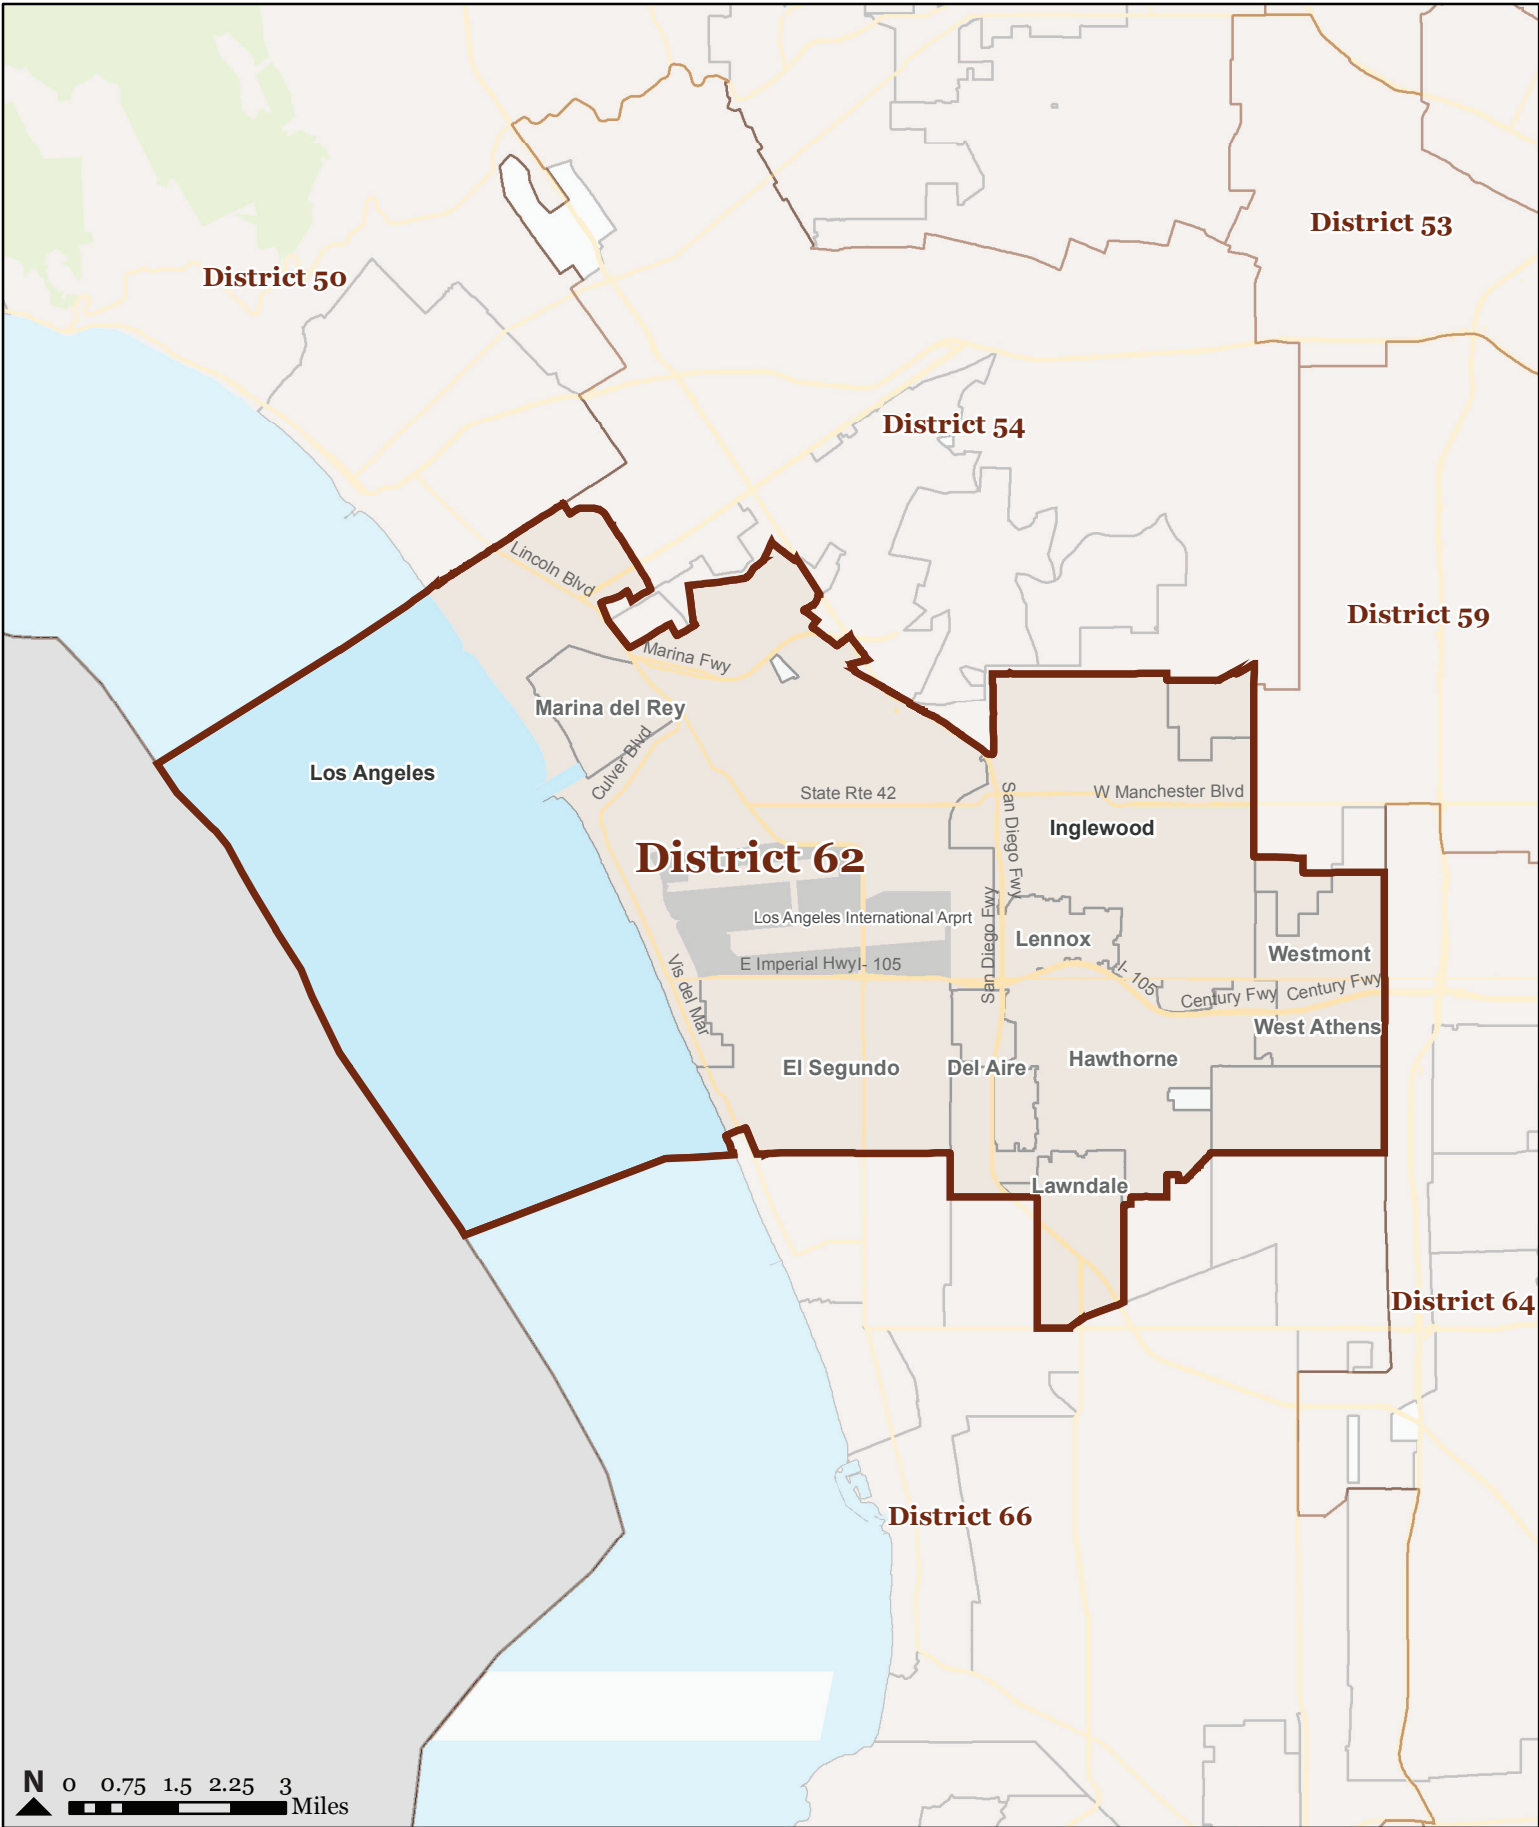

California State Assembly District 62

N 0 0.75 1.5 2.25 3 Miles