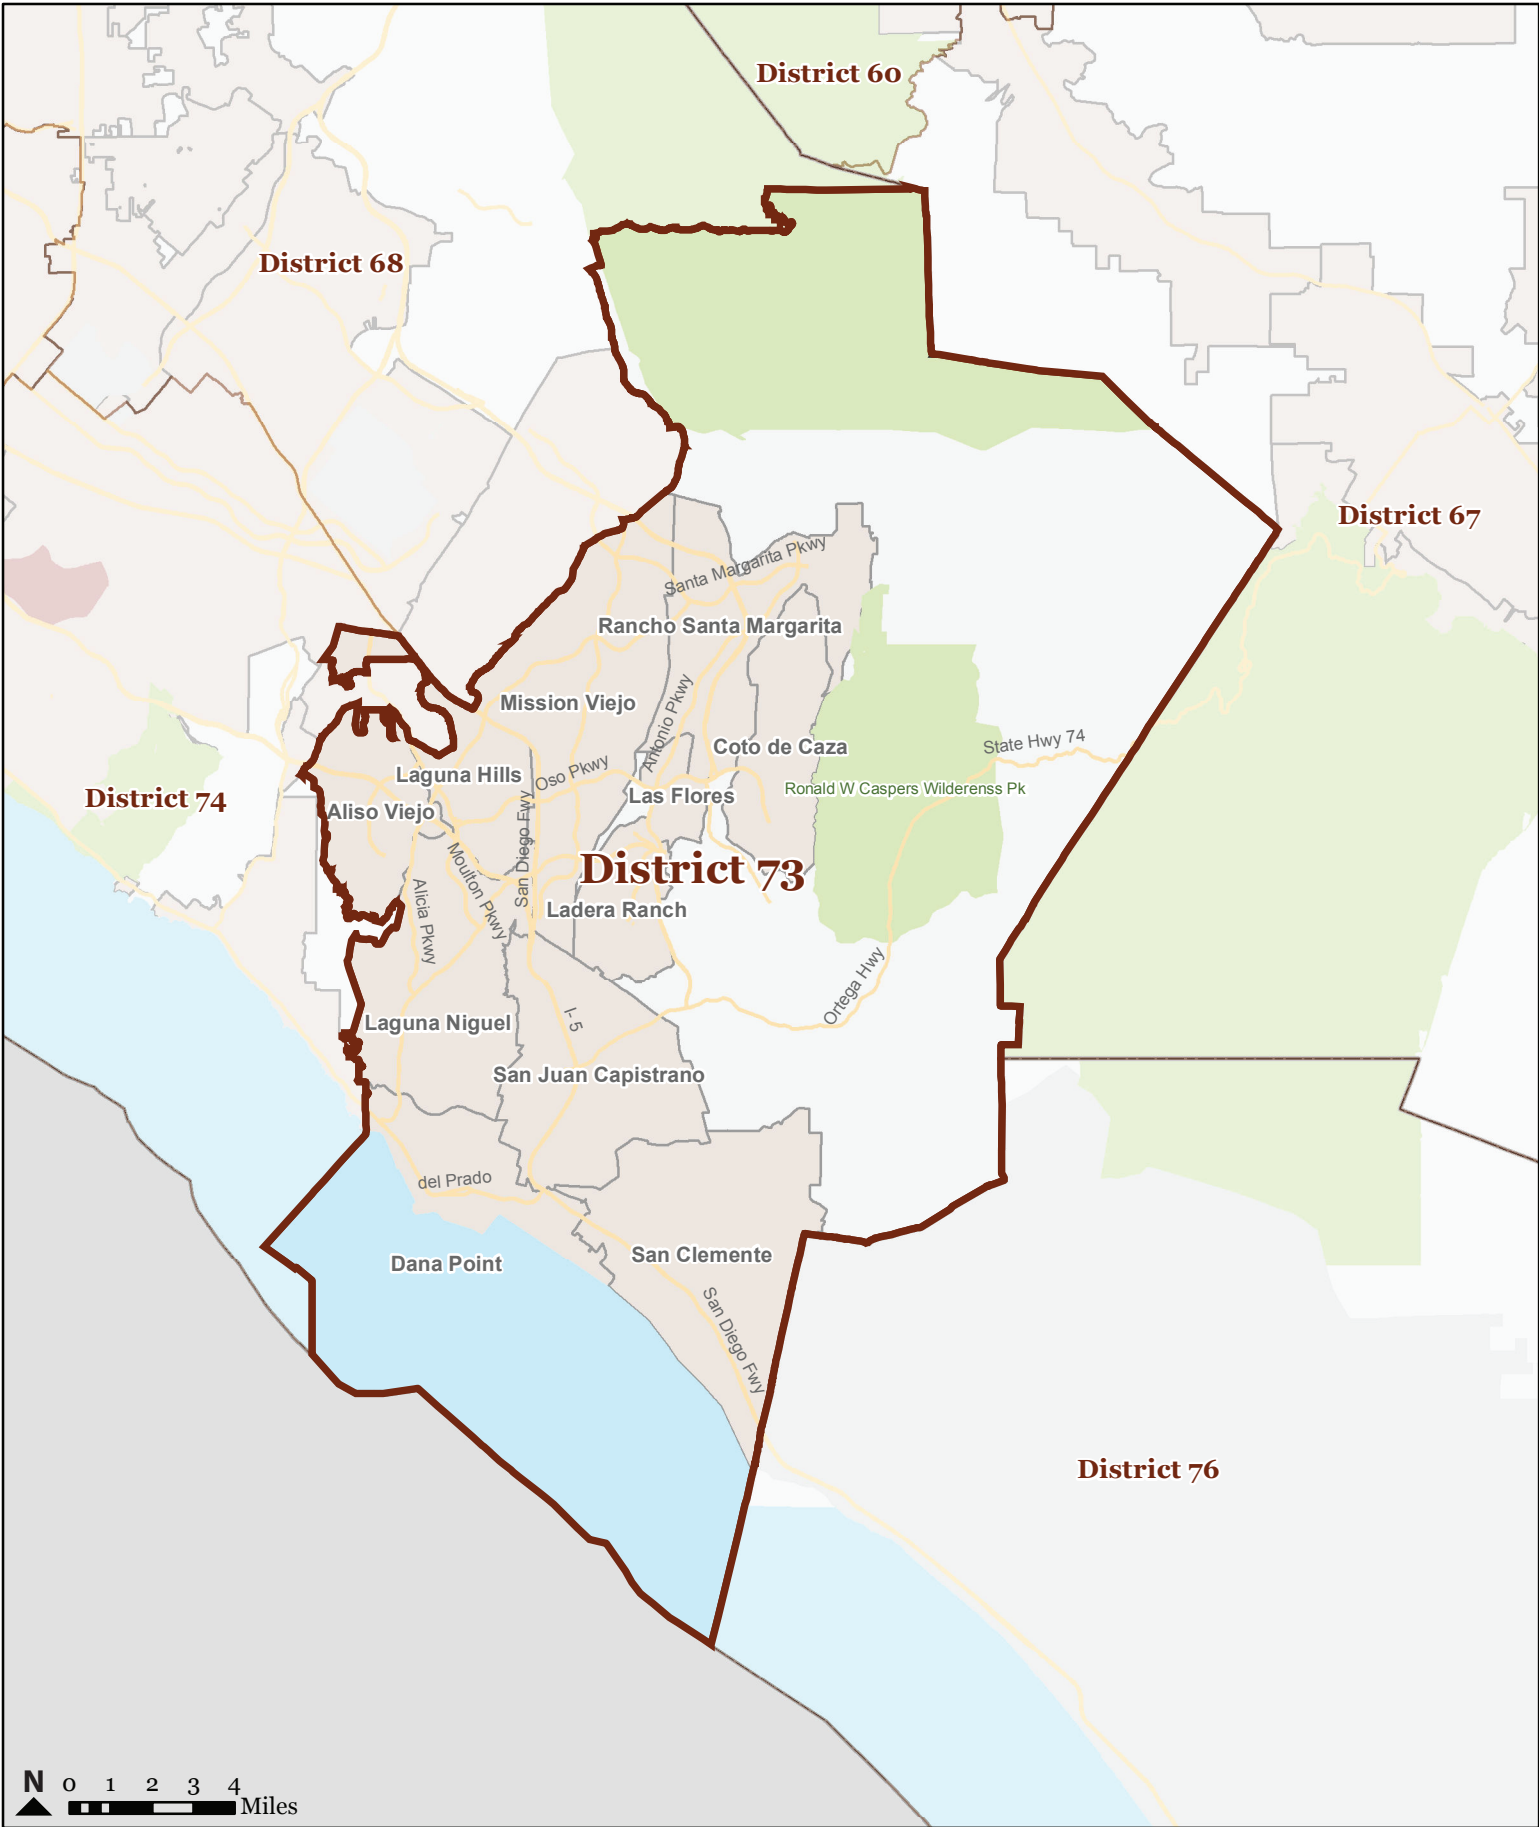

# California State Assembly District 73

Map created by Healthy City, a project of the Advancement Project, August 2011. Created from CRC Certified Map: crc\_20110815\_assembly\_certified\_statewide.zip SHA-1: 323d2c56df6bf3ad6b3b4e58fd7c5d0338a476b8. Basemap from US Census Bureau TIGER/Line Shapefiles.