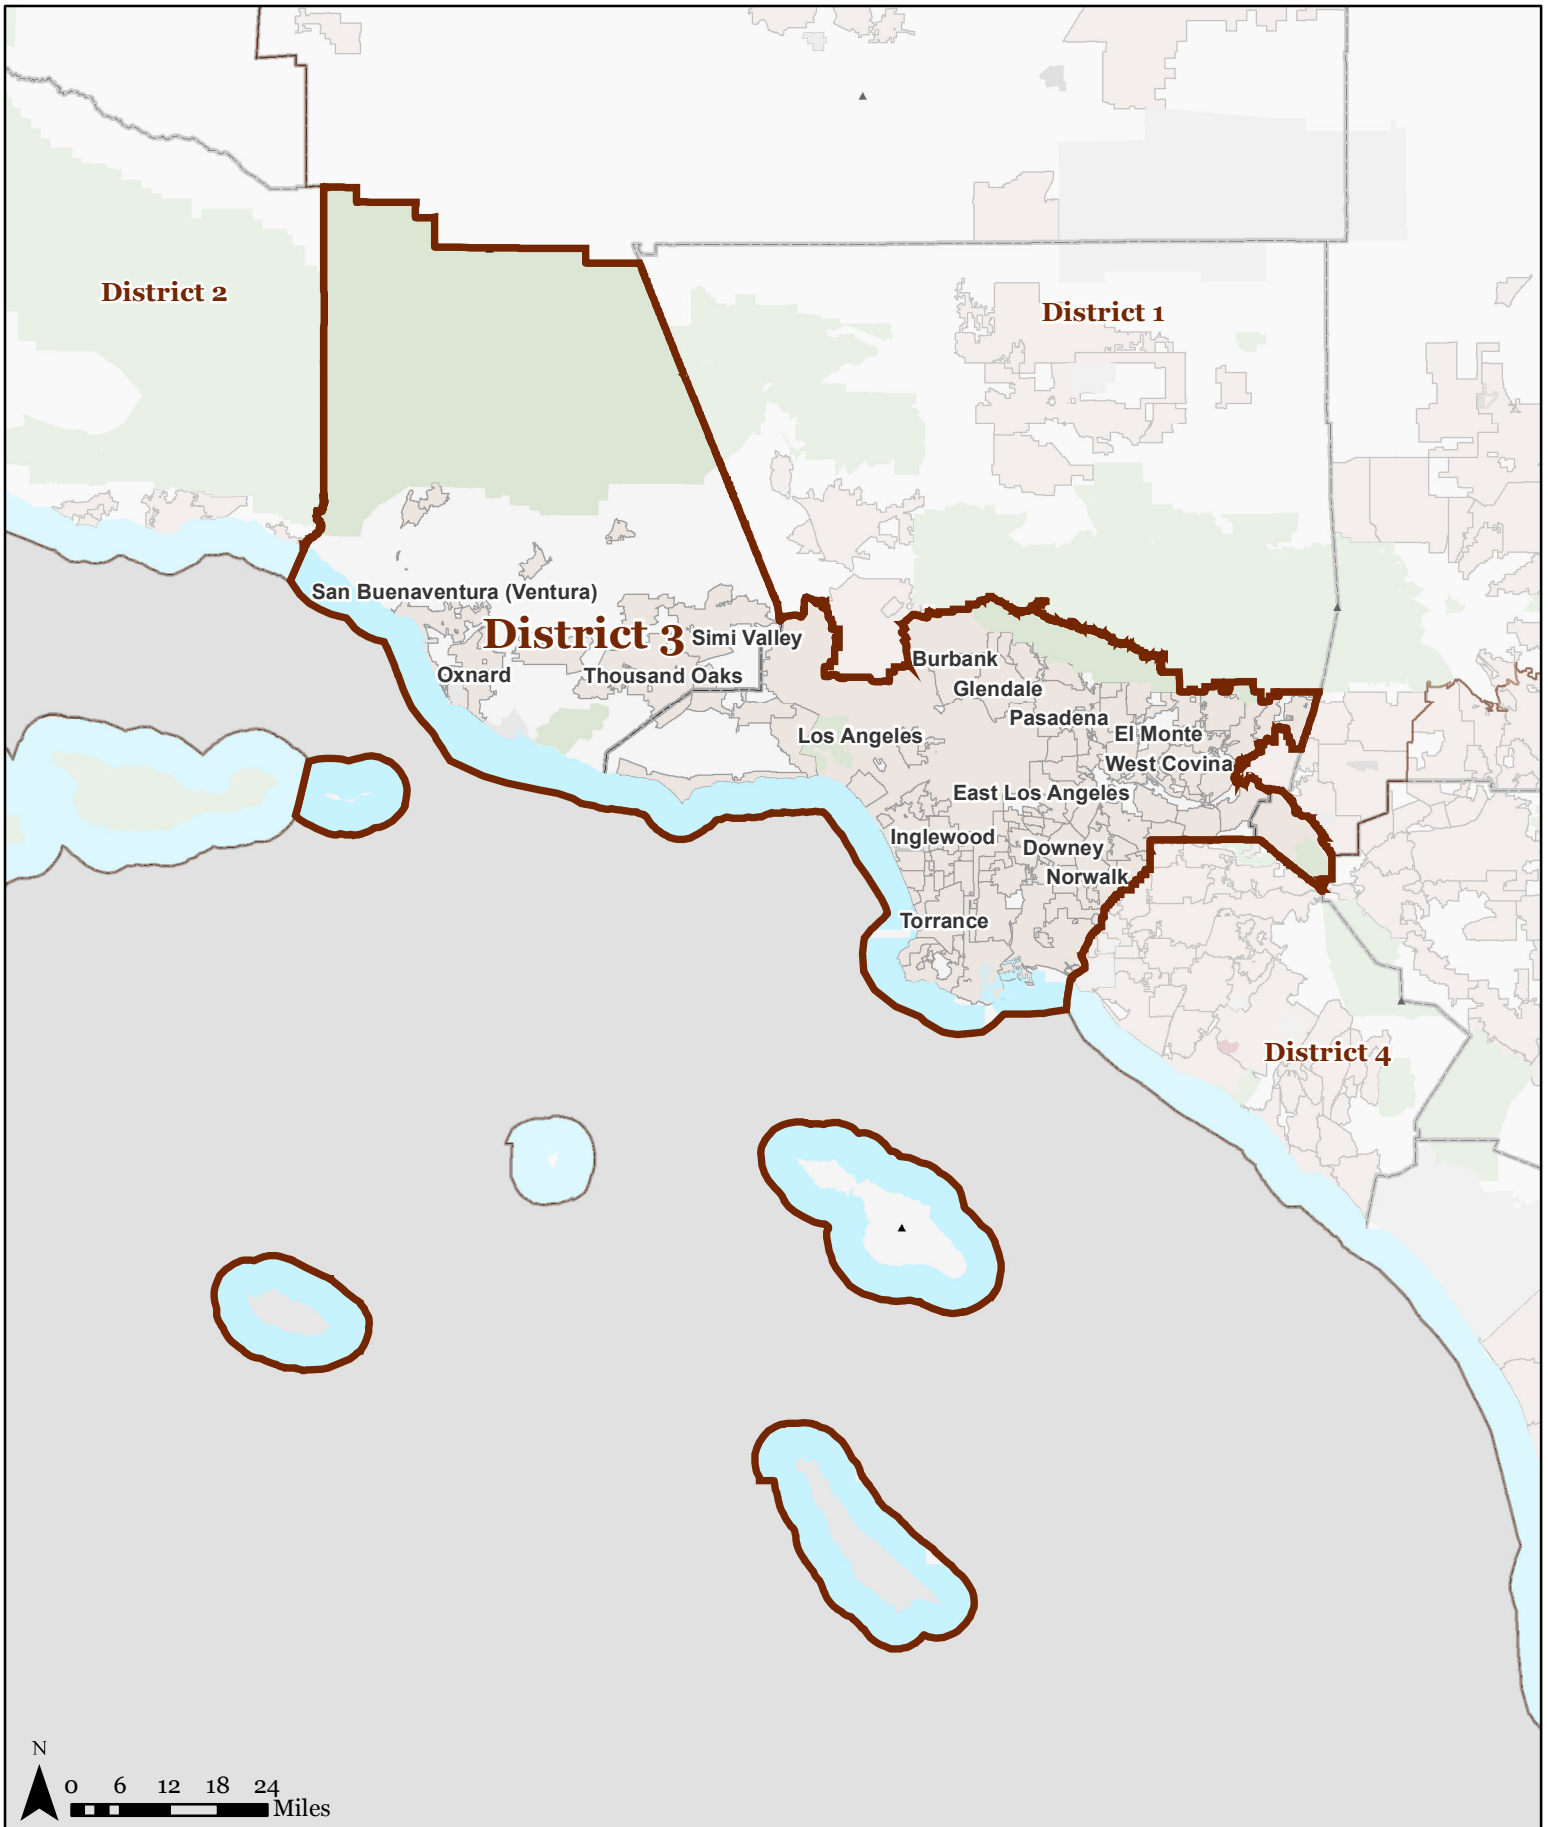

# California State Board of Equalization District 3

Map created by Healthy City, a project of the Advancement Project, August 2011. Created From CRC Certified Map: crc\_20110815\_boe\_certified\_statewide.zip. SHA-1: 3dd8dof1325818b92429f987c03668ba036ece1d. Basemap from US Census Bureau TIGER/Line Shapefiles.