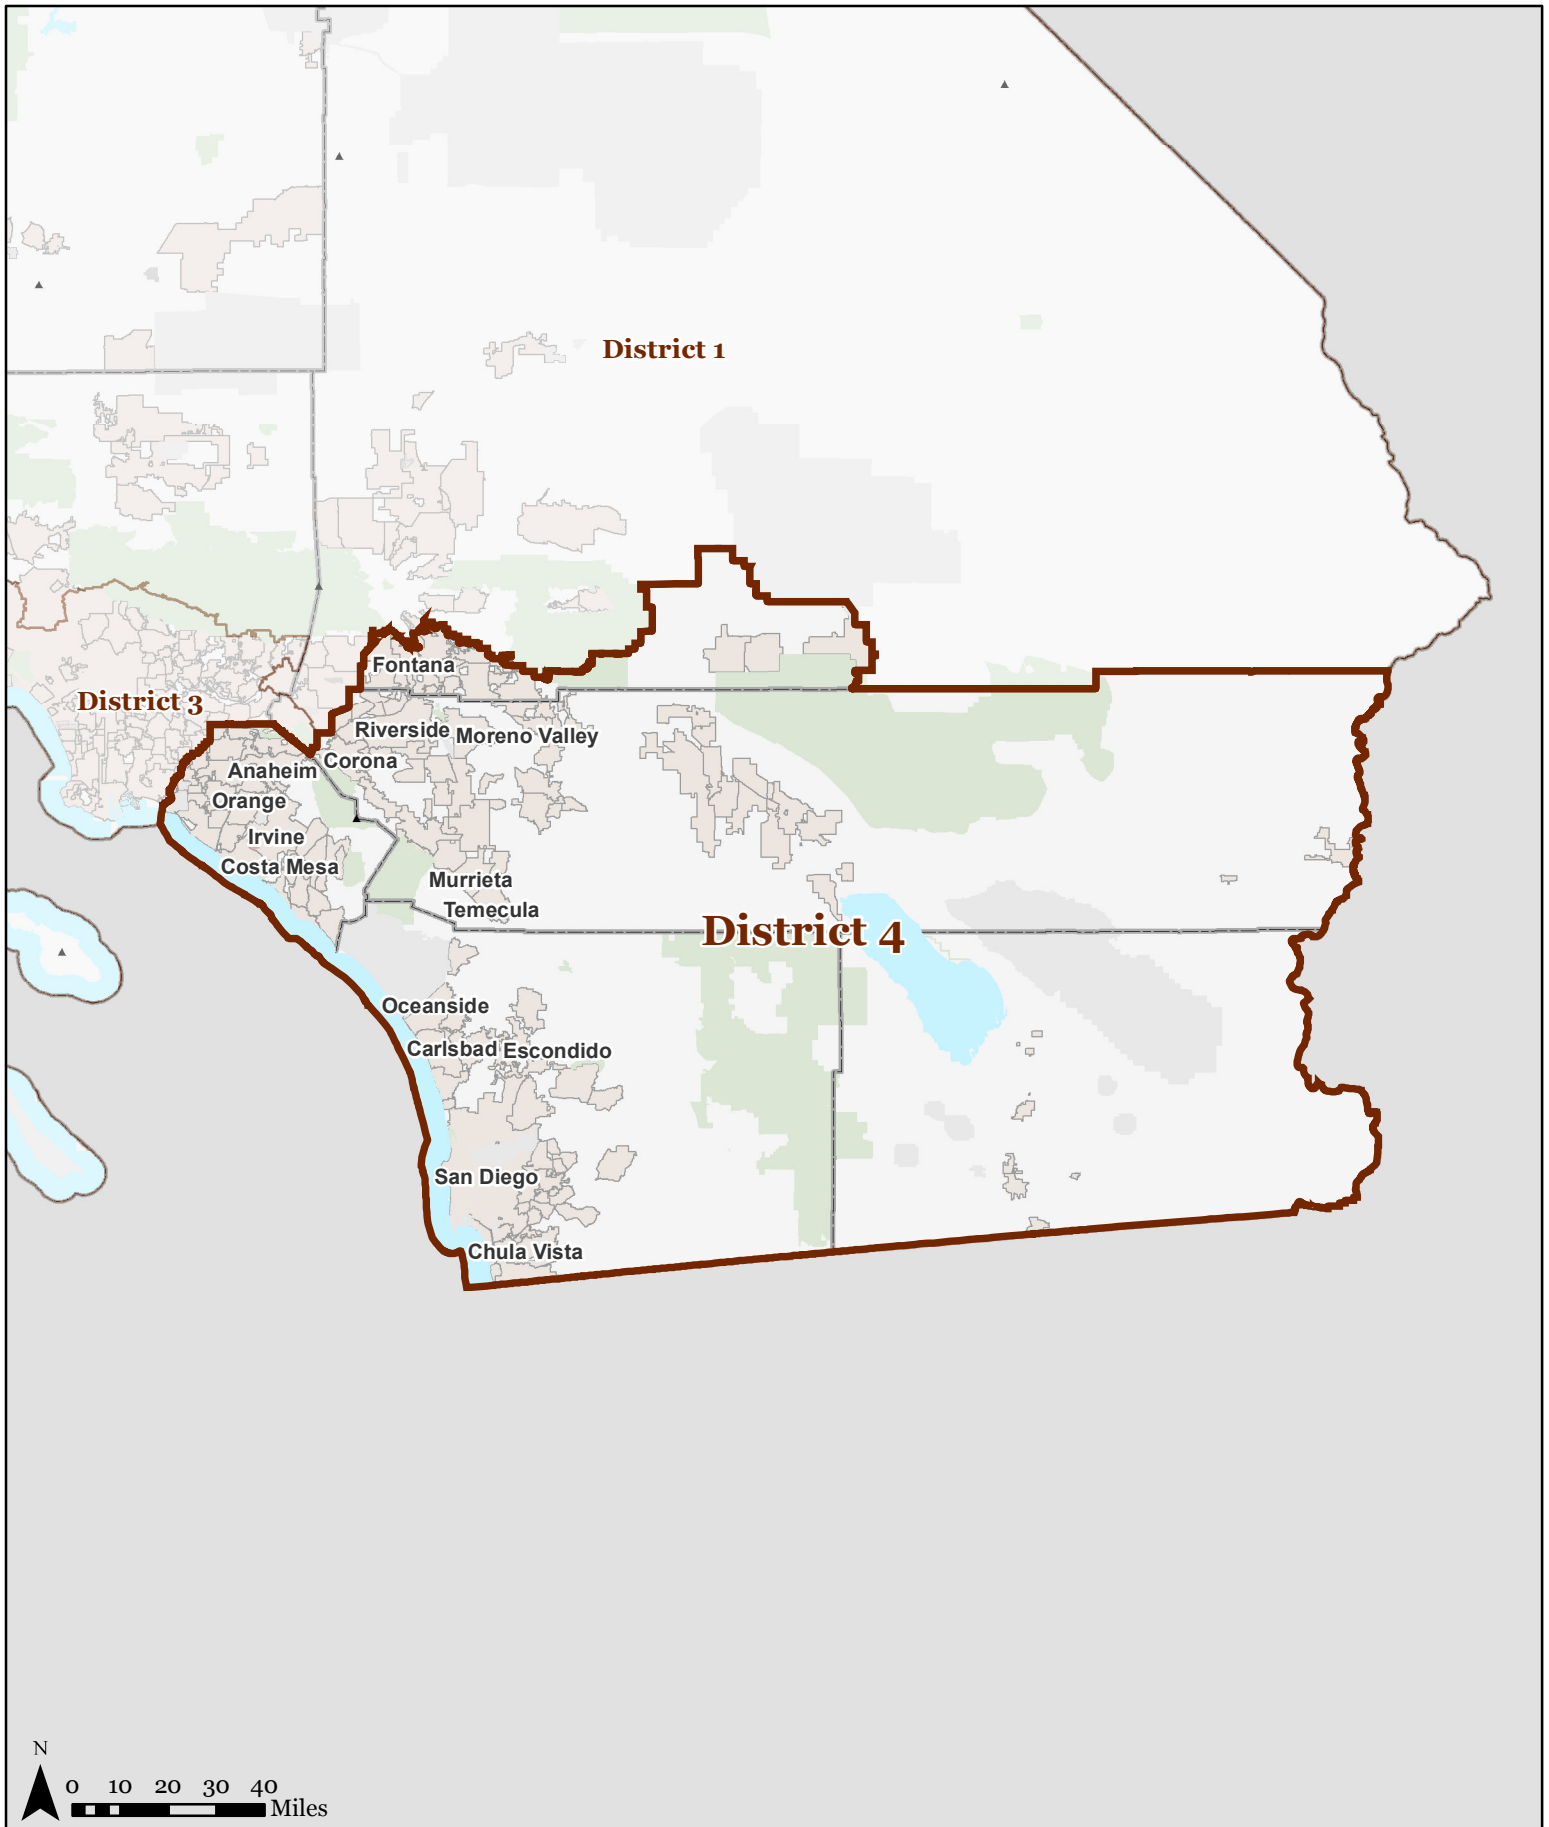

# California State Board of Equalization District 4

Map created by Healthy City, a project of the Advancement Project, August 2011. Created From CRC Certified Map: crc\_20110815\_boe\_certified\_statewide.zip. SHA-1: 3dd8dof1325818b92429f987c03668ba036ece1d. Basemap from US Census Bureau TIGER/Line Shapefiles.