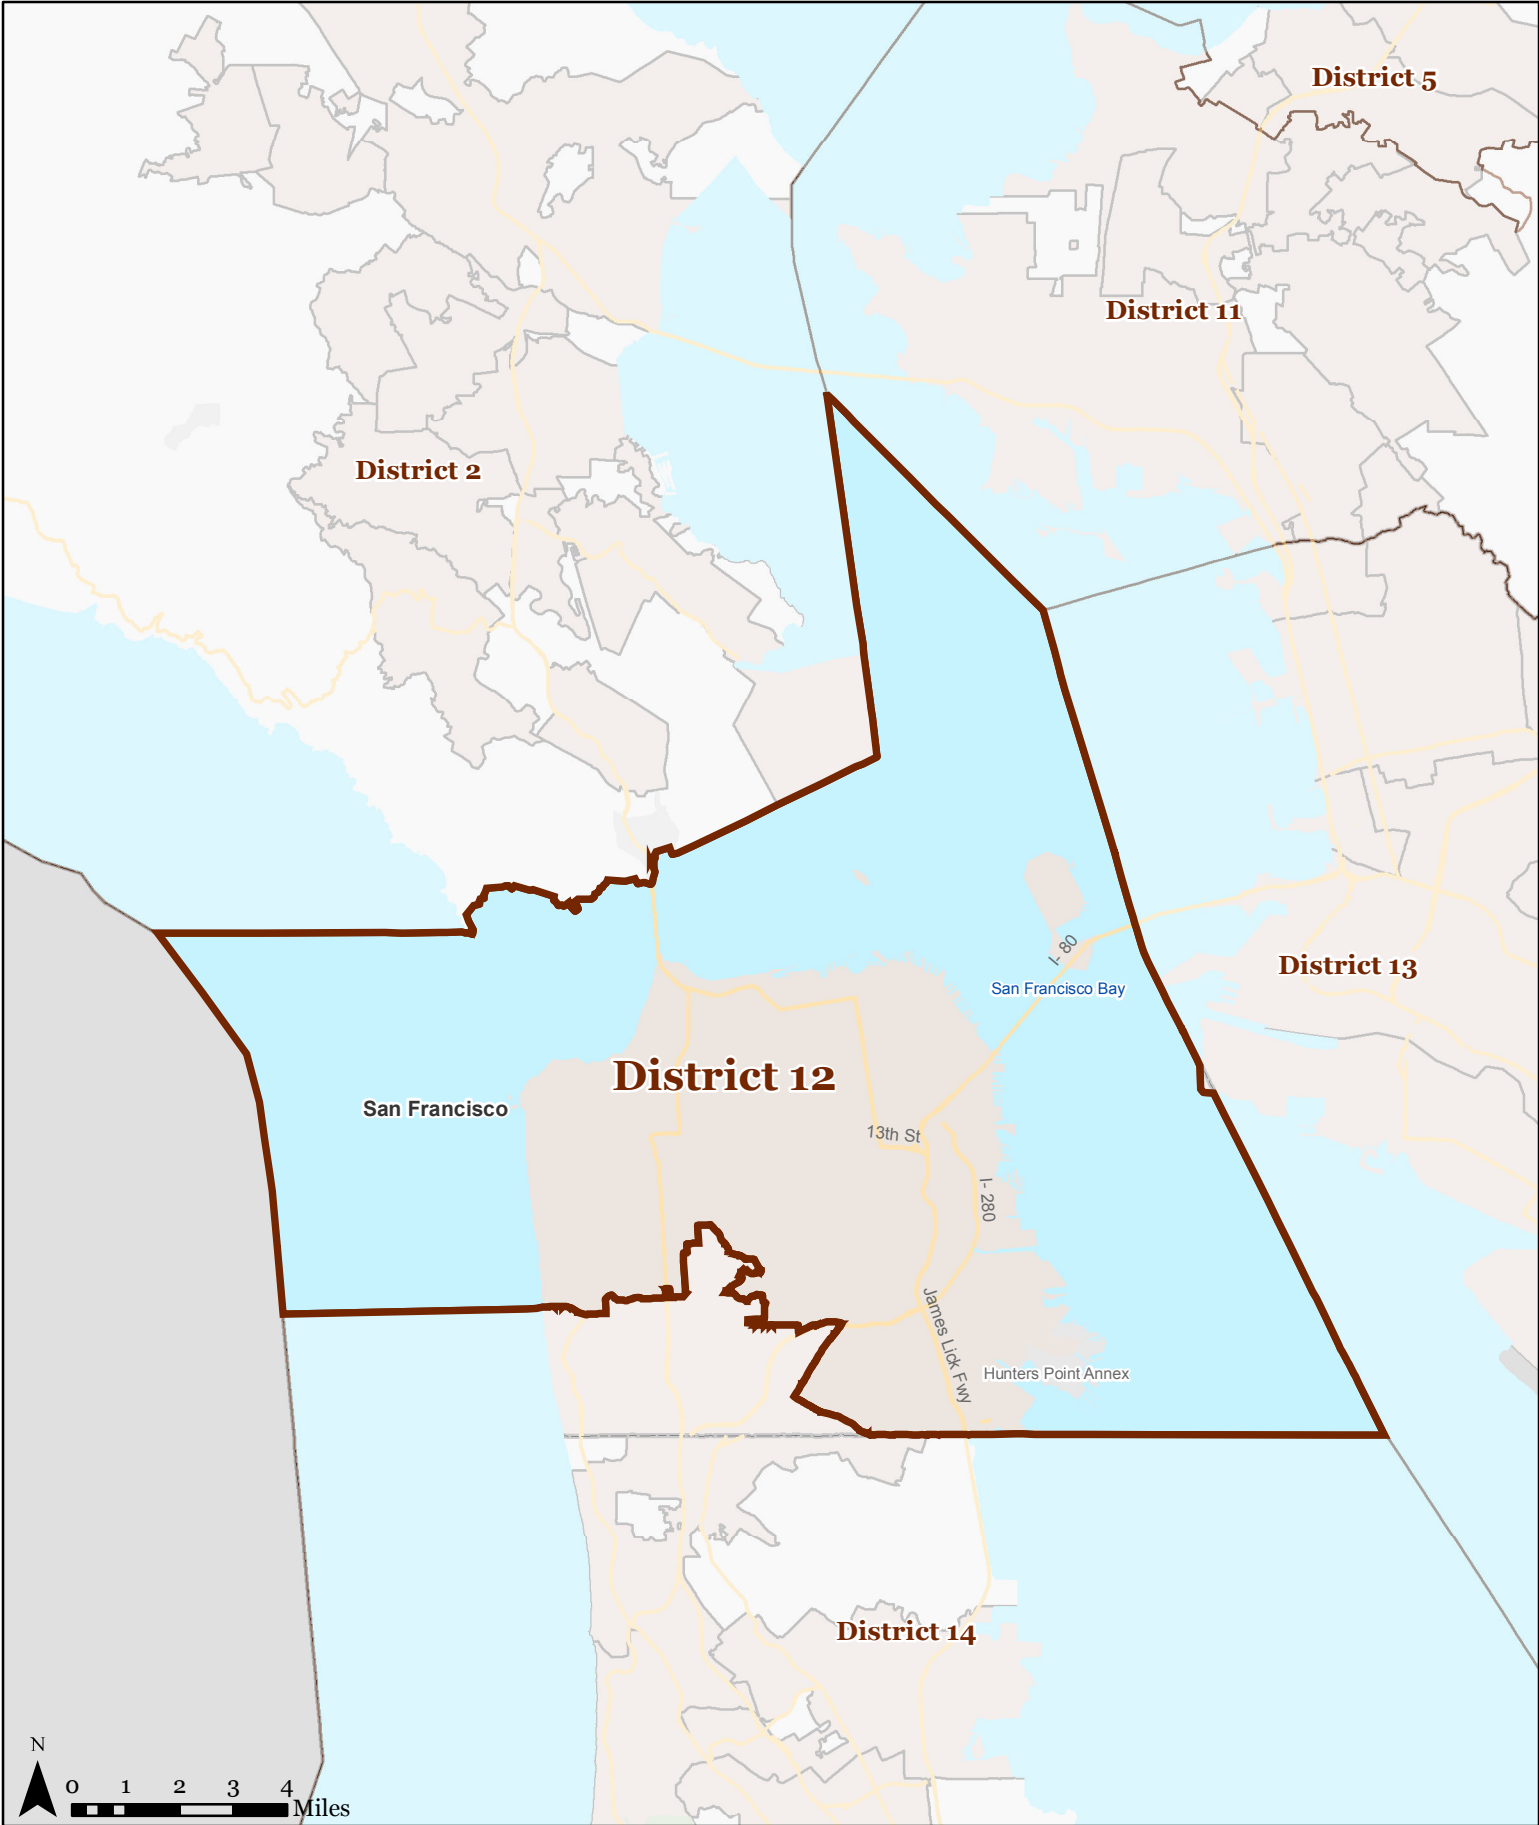

California State Congressional District 12

Map created by Healthy City, a project of the Advancement Project, August 2011. Created from CRC Certified Map: crc_20110815_congress_certified_statewide.zip. SHA-1: 1893c0695a42454a202f5b1ef433abff6b491db9. Basemap from US Census Bureau TIGER/Line Shapefiles.