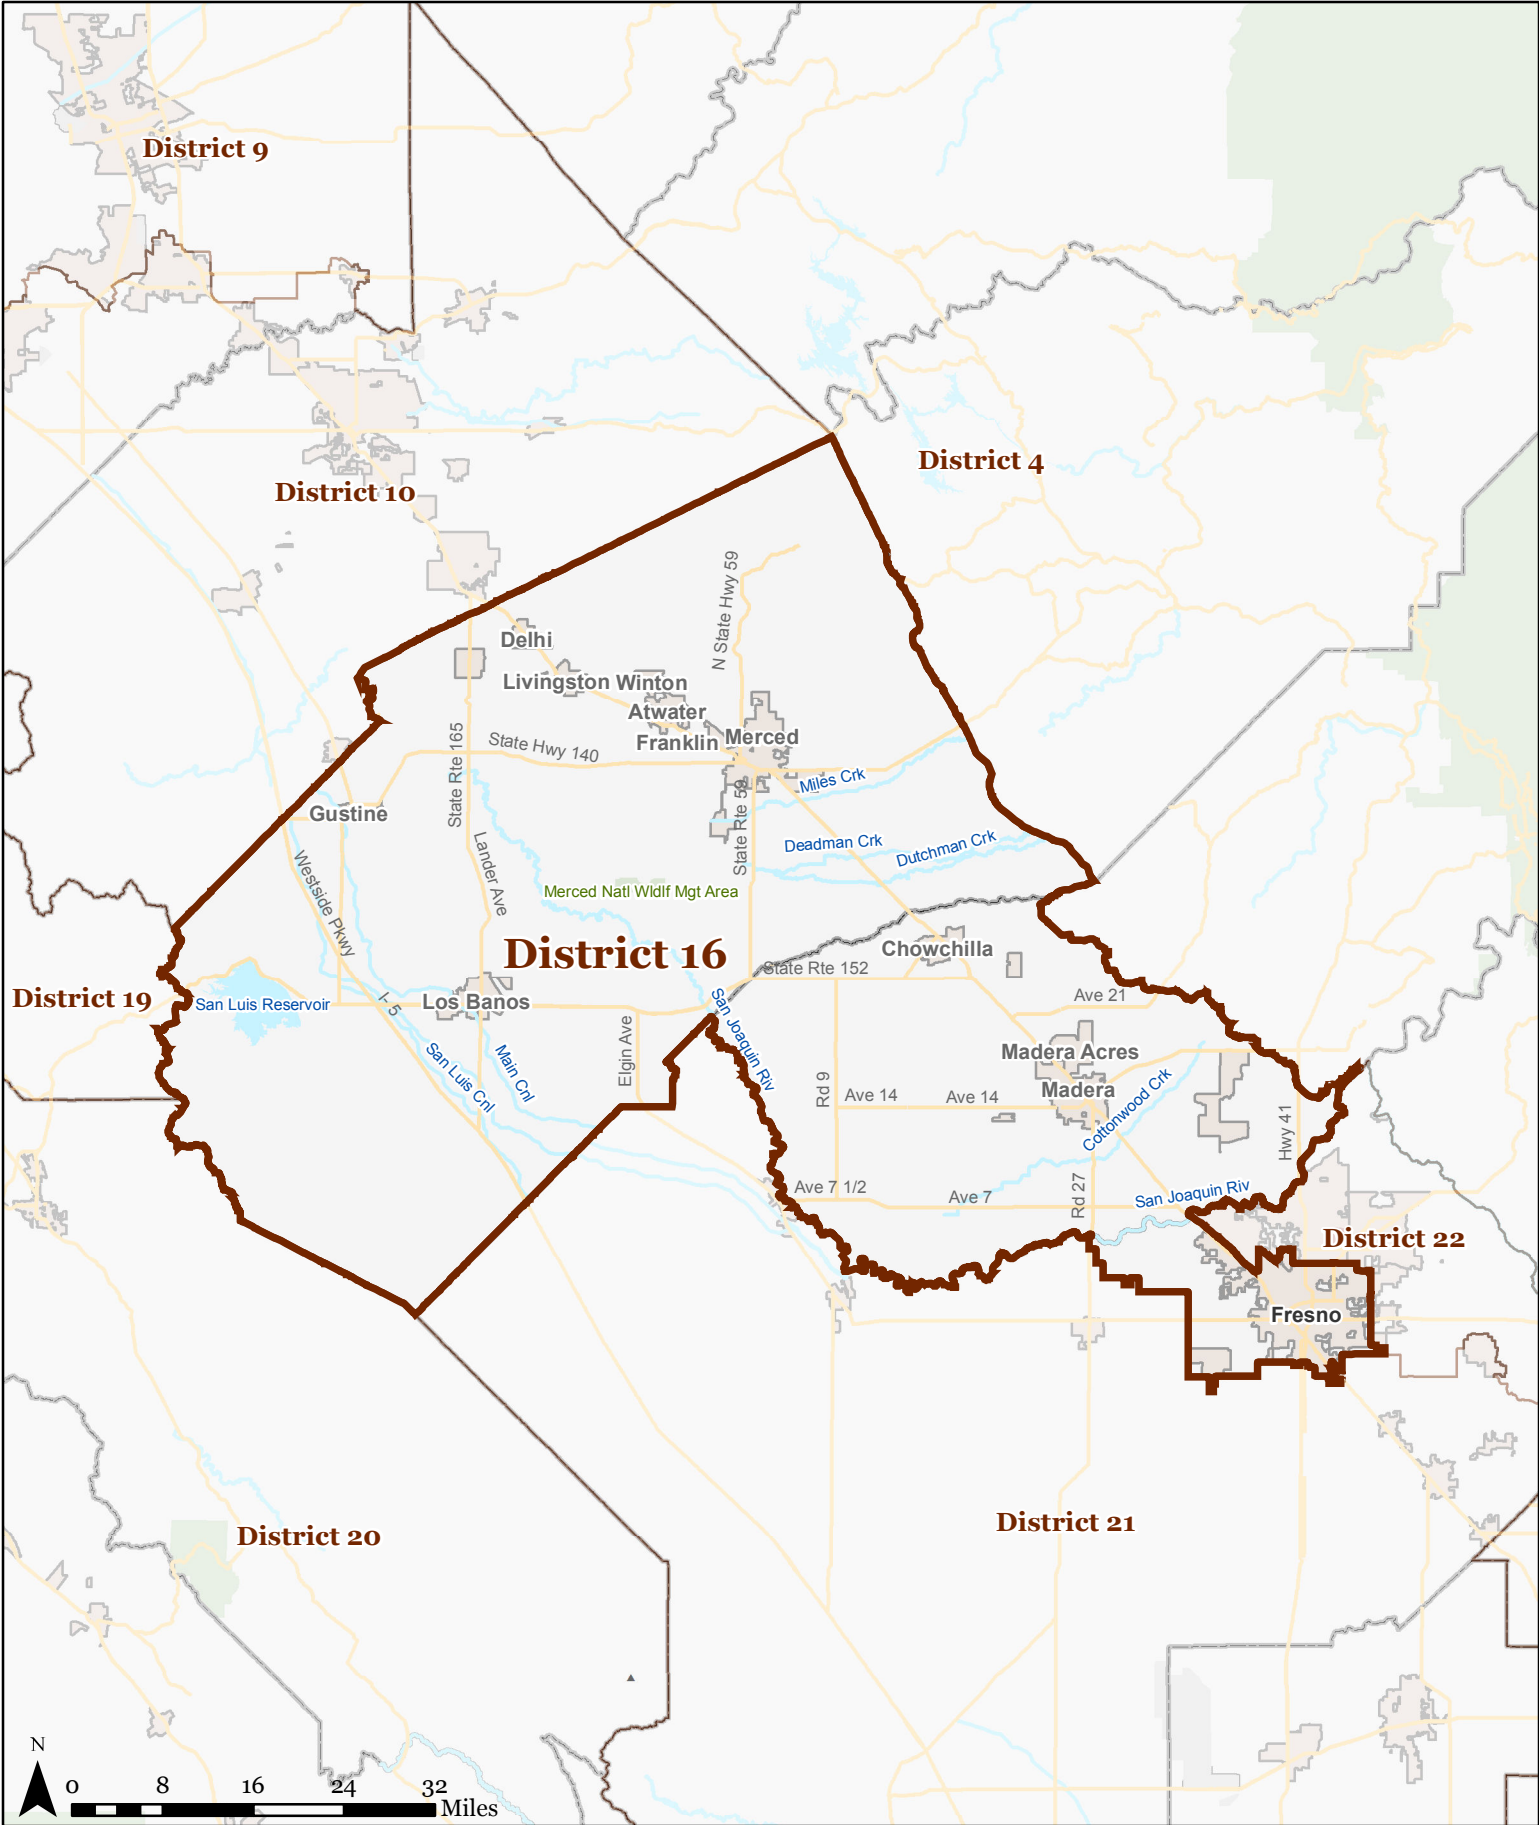

California State Congressional District 16

Map created by Healthy City, a project of the Advancement Project, August 2011. Created from CRC Certified Map: crc_20110815_congress_certified_statewide.zip. SHA-1: 1893c0695a42454a202f5b1ef433abff6b491db9. Basemap from US Census Bureau TIGER/Line Shapefiles.