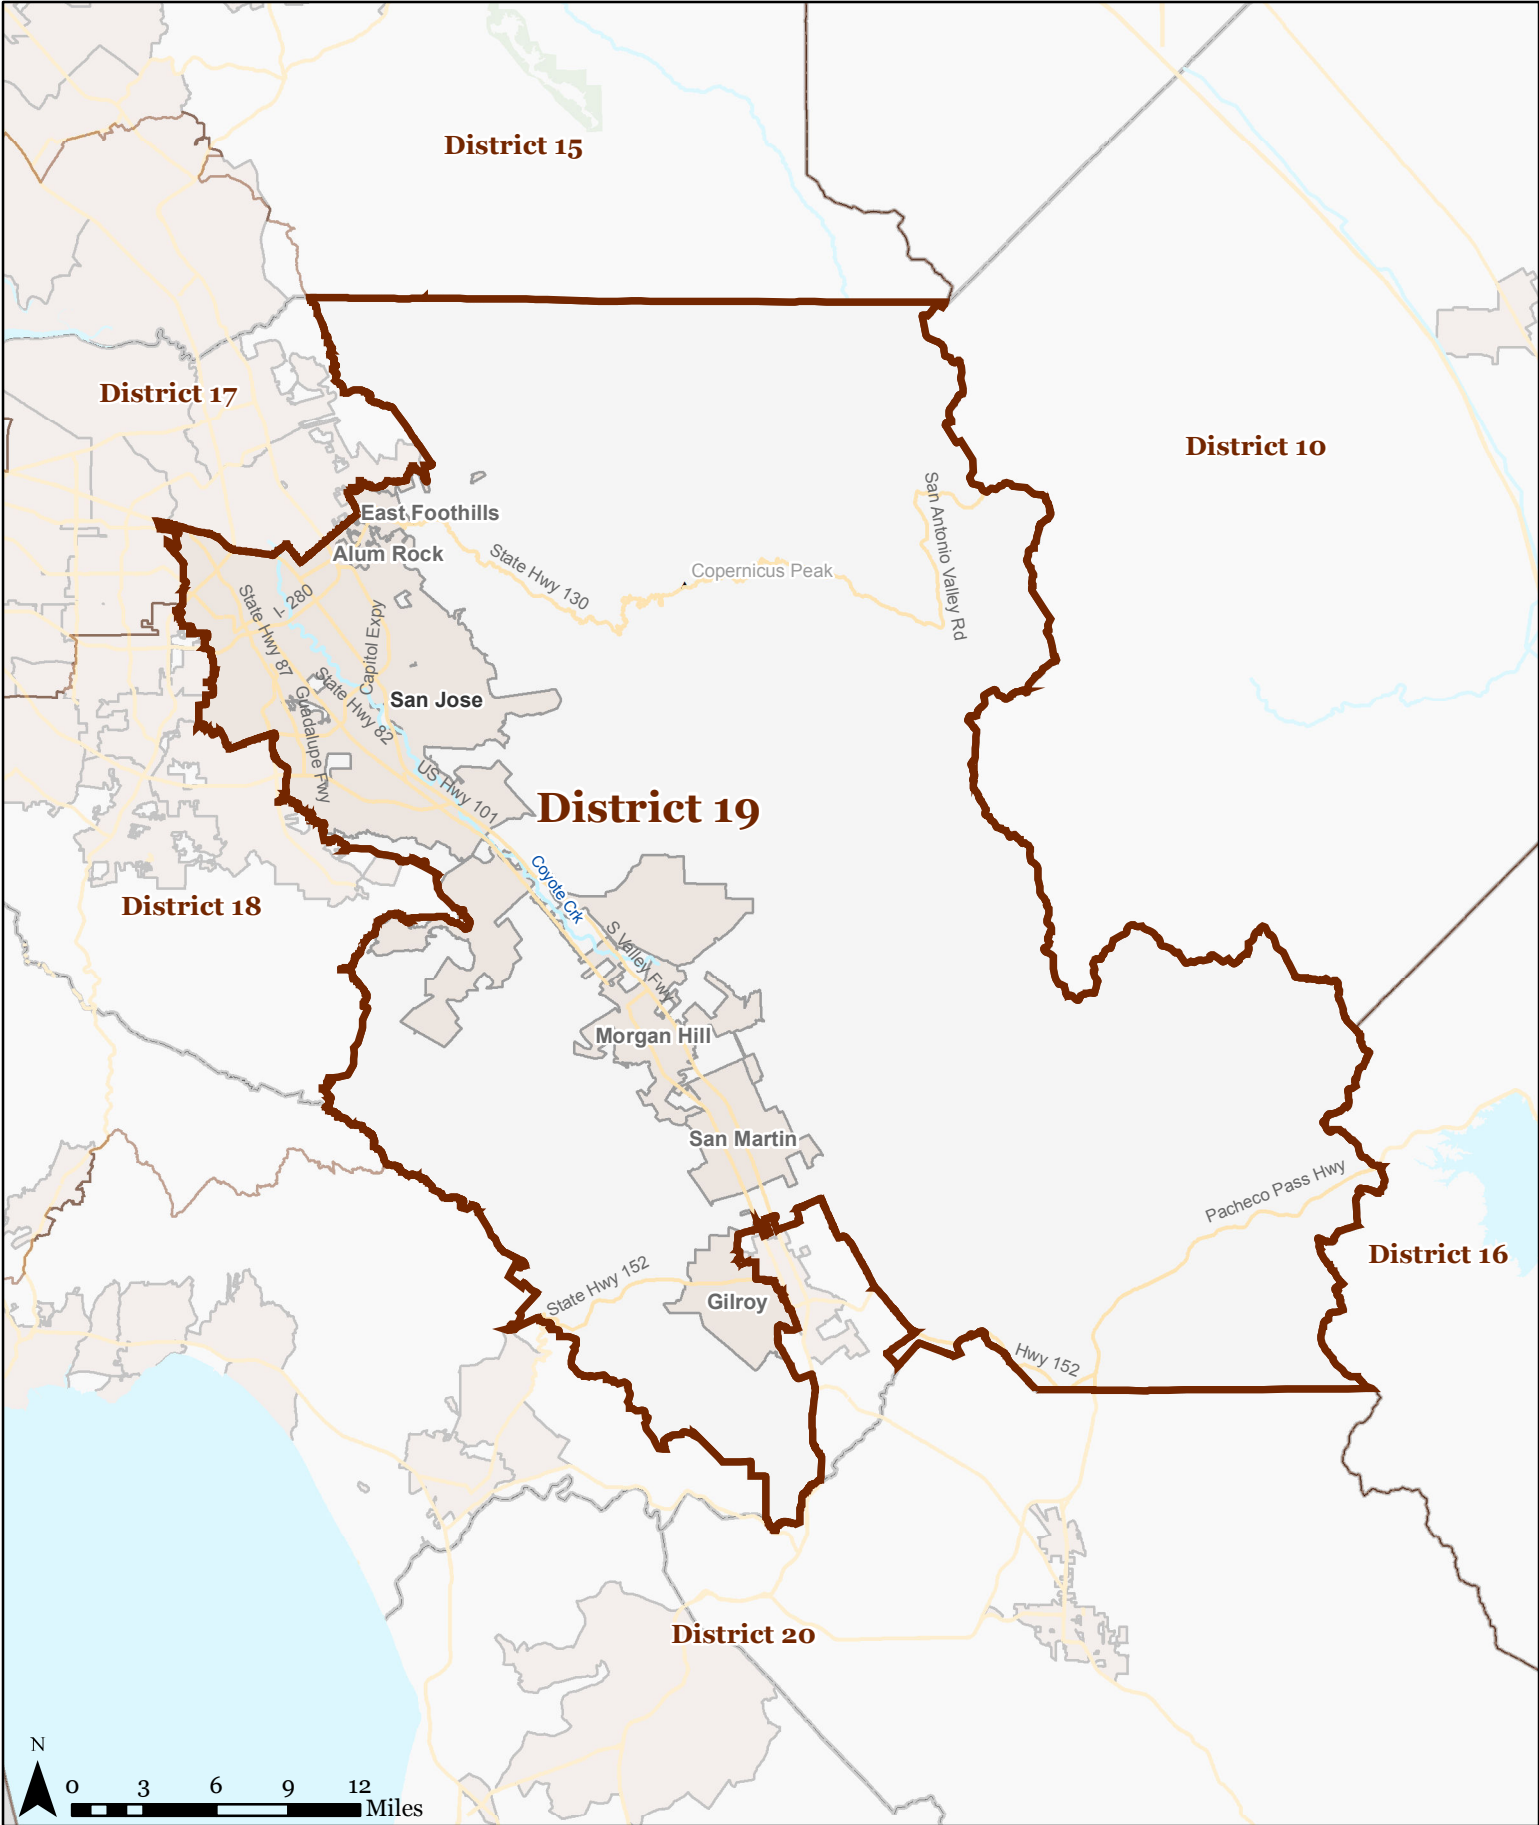

# California State Congressional District 19

Map created by Healthy City, a project of the Advancement Project, August 2011. Created from CRC Certified Map: crc\_20110815\_congress\_certified\_statewide.zip. SHA-1: 1893c0695a42454a202f5b1ef433abff6b491db9. Basemap from US Census Bureau TIGER/Line Shapefiles.