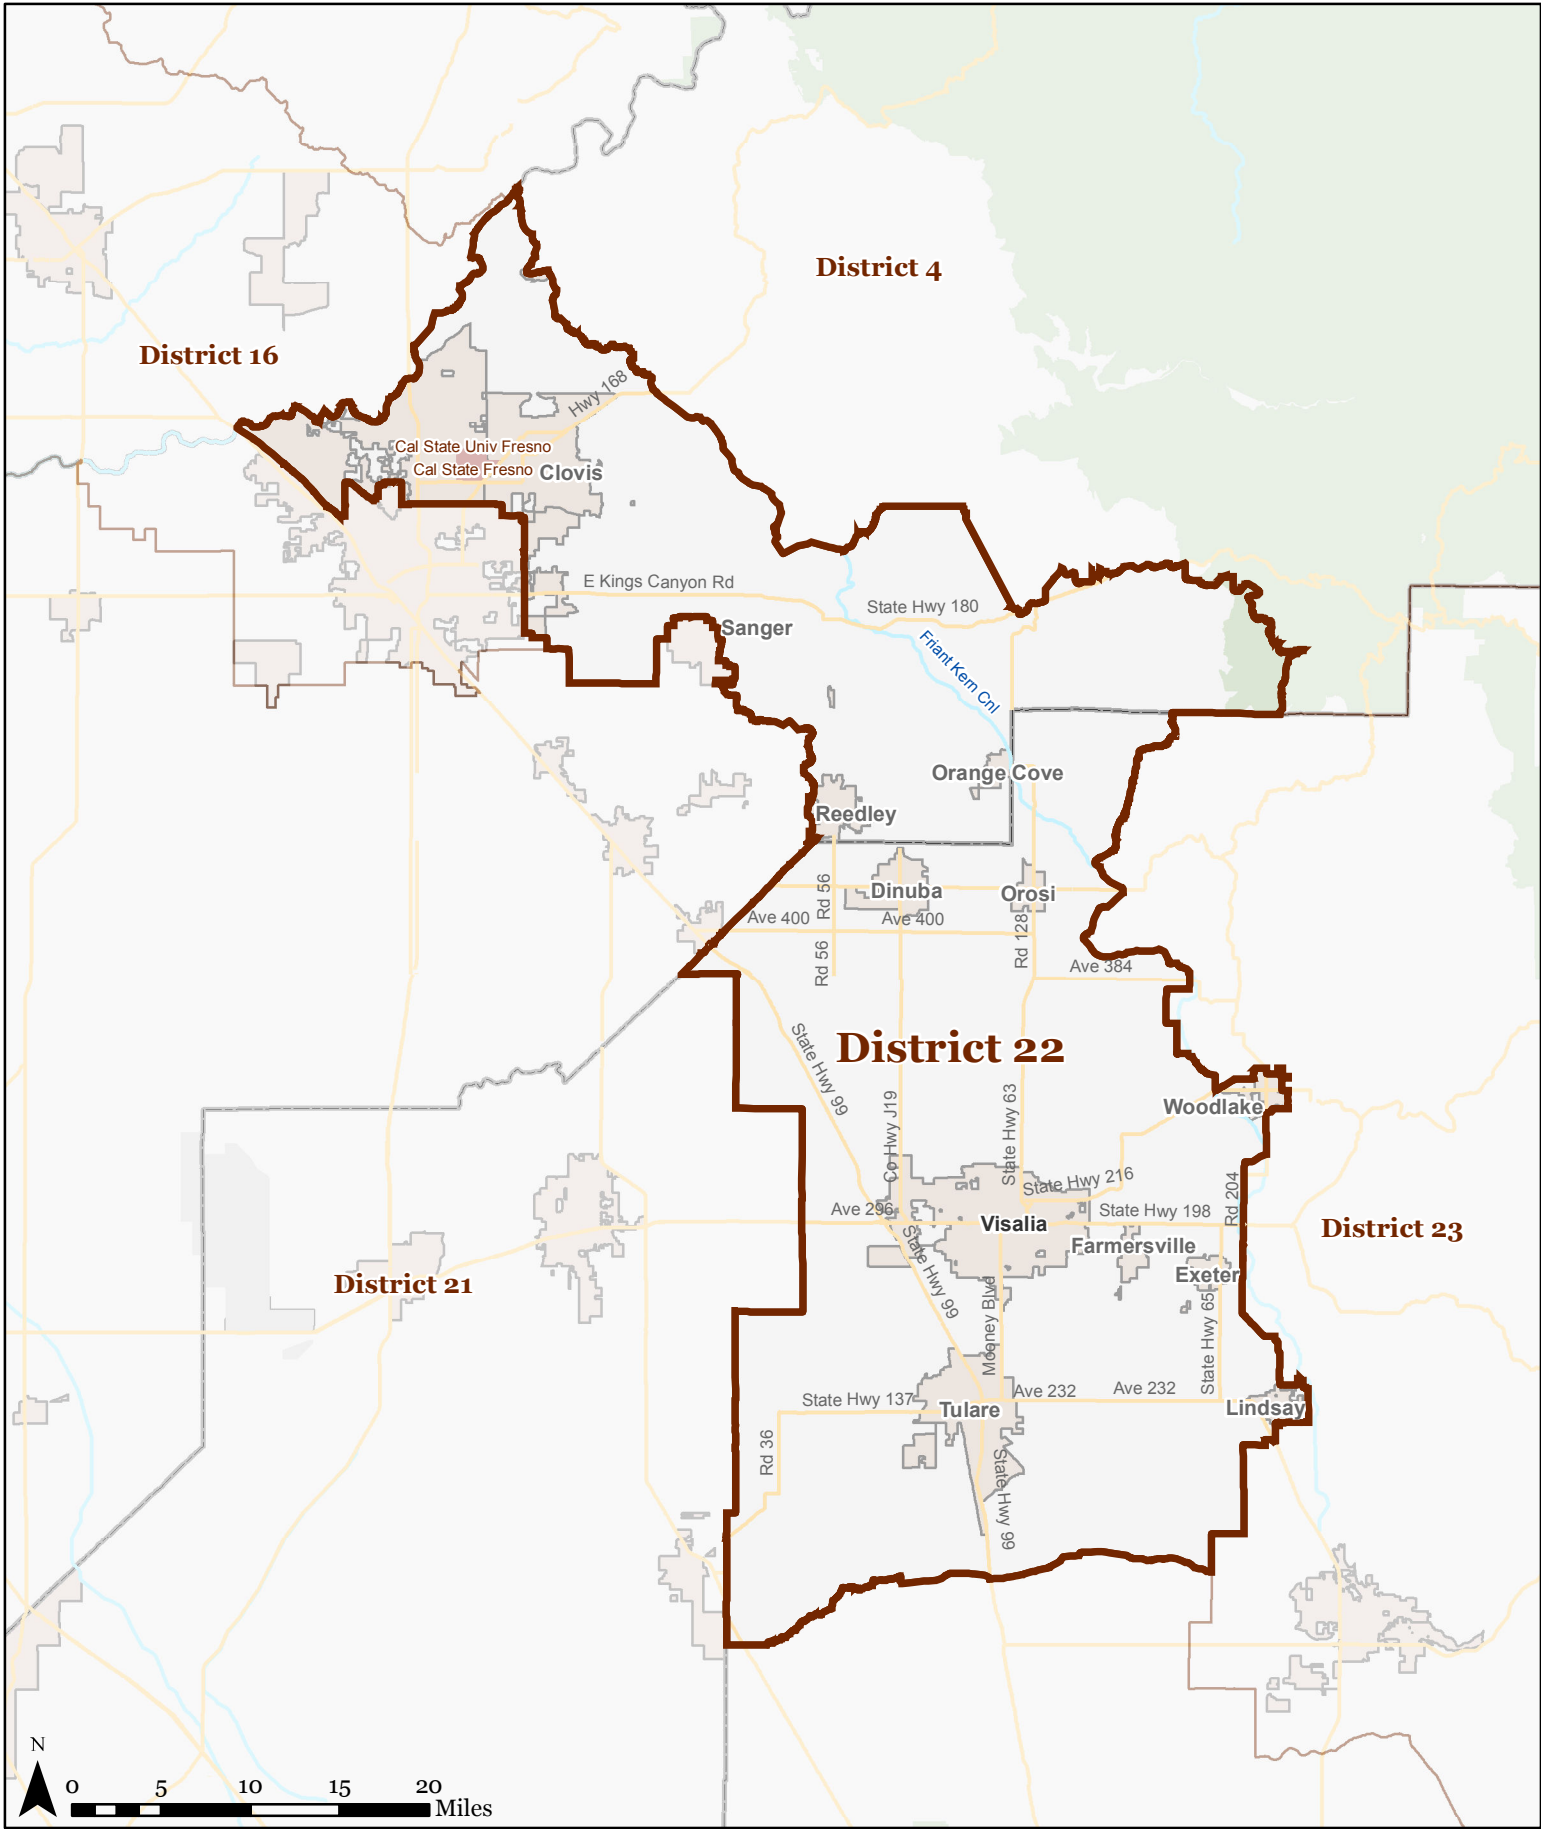

California State Congressional District 22

Map created by Healthy City, a project of the Advancement Project, August 2011. Created from CRC Certified Map: crc_20110815_congress_certified_statewide.zip. SHA-1: 1893c0695a42454a202f5b1ef433abff6b491db9. Basemap from US Census Bureau TIGER/Line Shapefiles.