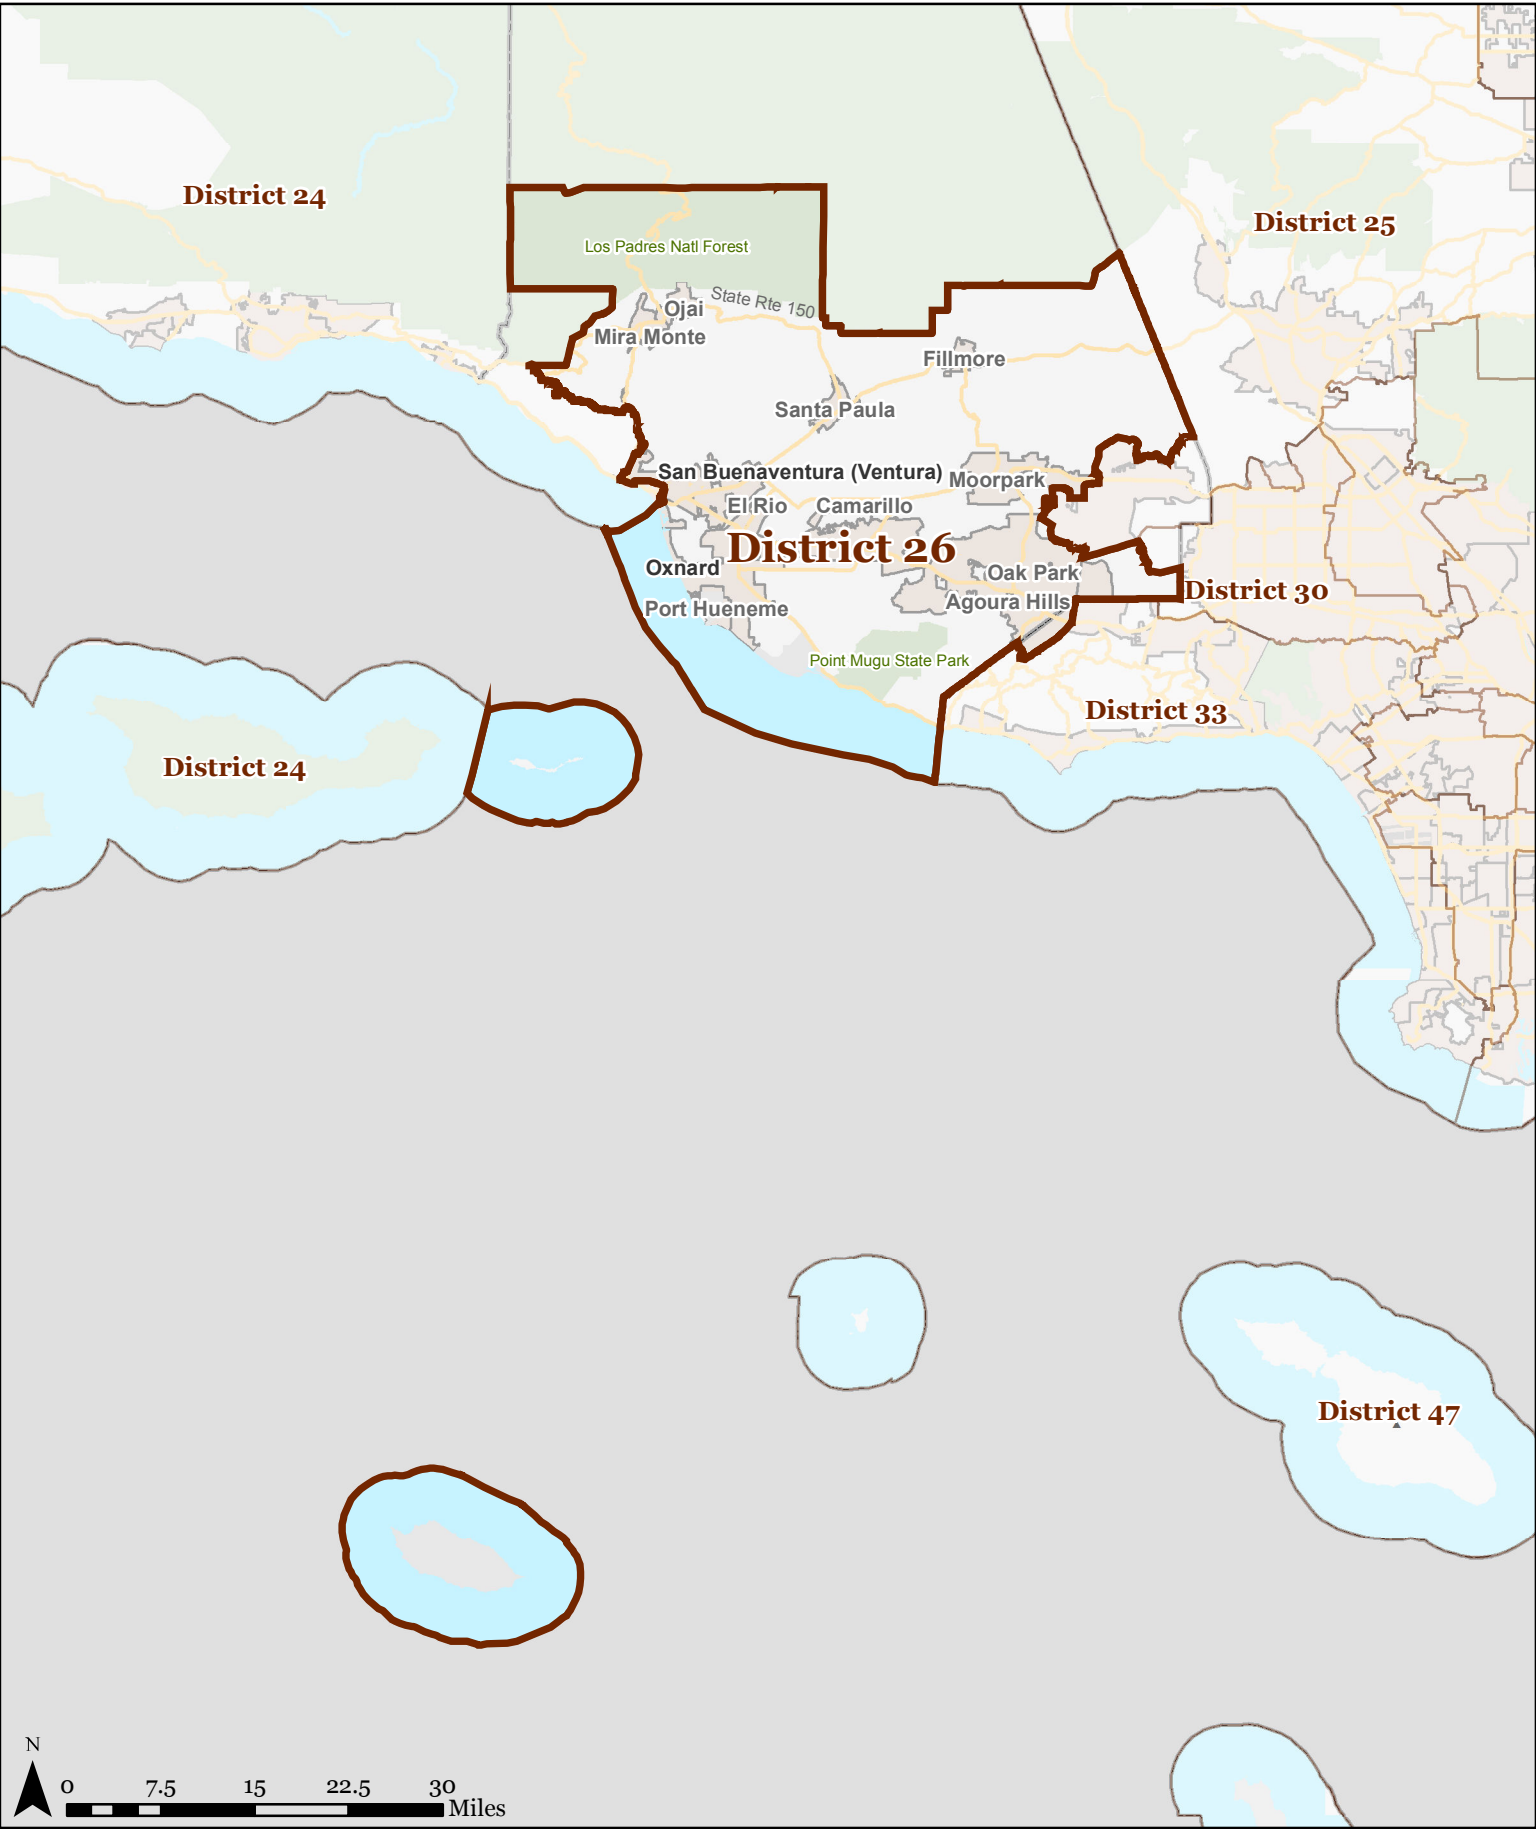

California State Congressional District 26

Map created by Healthy City, a project of the Advancement Project, August 2011. Created from CRC Certified Map: crc_20110815_congress_certified_statewide.zip. SHA-1: 1893c0695a42454a202f5b1ef433abff6b491db9. Basemap from US Census Bureau TIGER/Line Shapefiles.