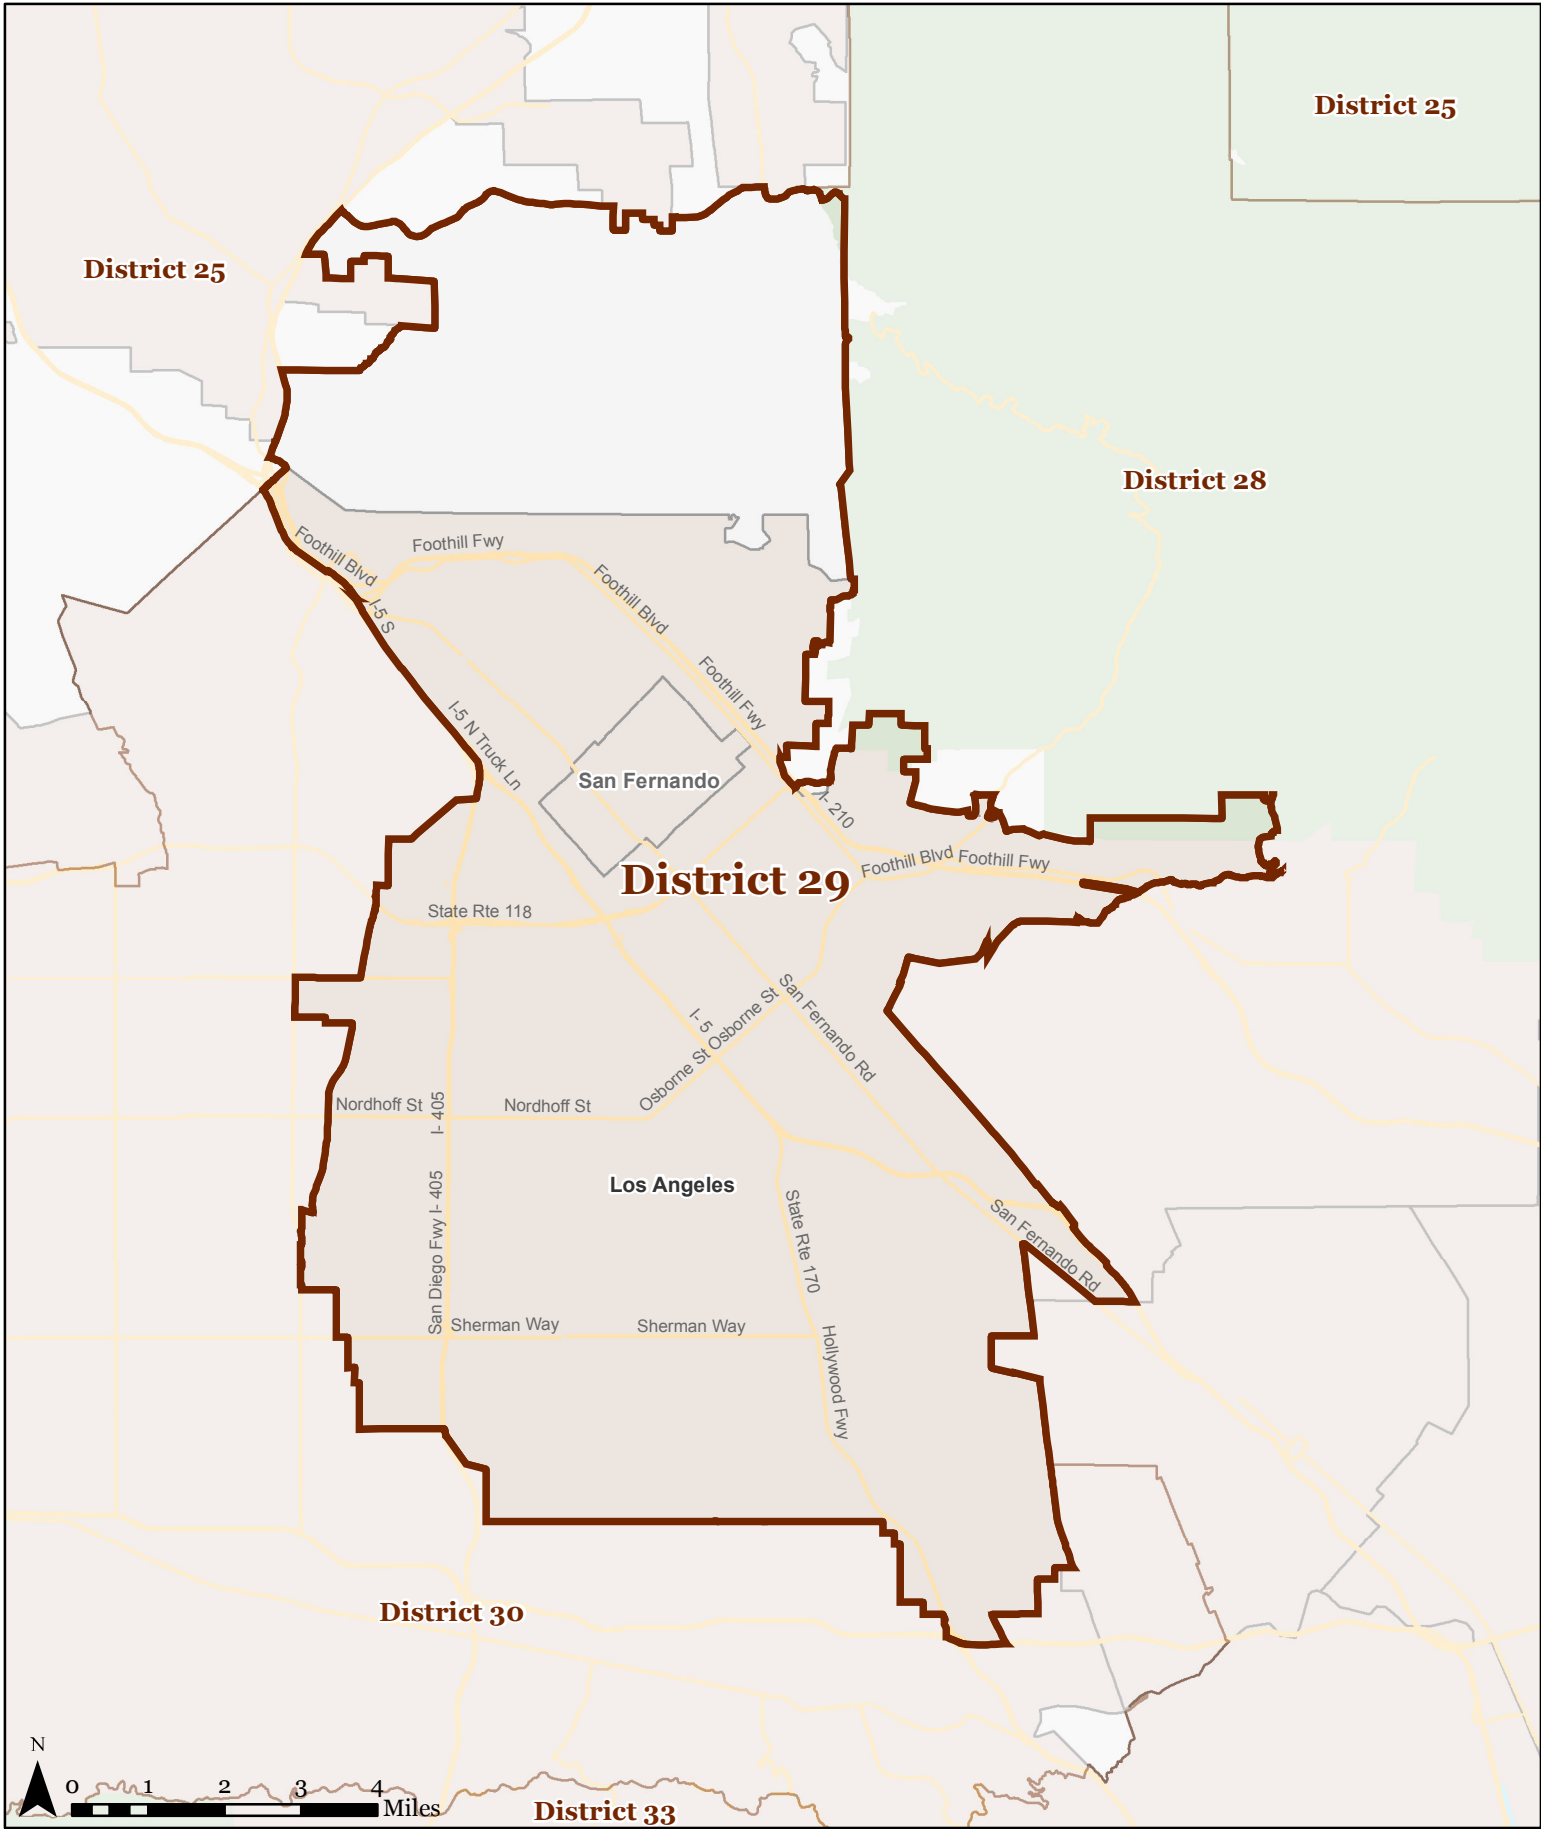

California State Congressional District 29

Map created by Healthy City, a project of the Advancement Project, August 2011. Created from CRC Certified Map: crc_20110815_congress_certified_statewide.zip. SHA-1: 1893c0695a42454a202f5b1ef433abff6b491db9. Basemap from US Census Bureau TIGER/Line Shapefiles.