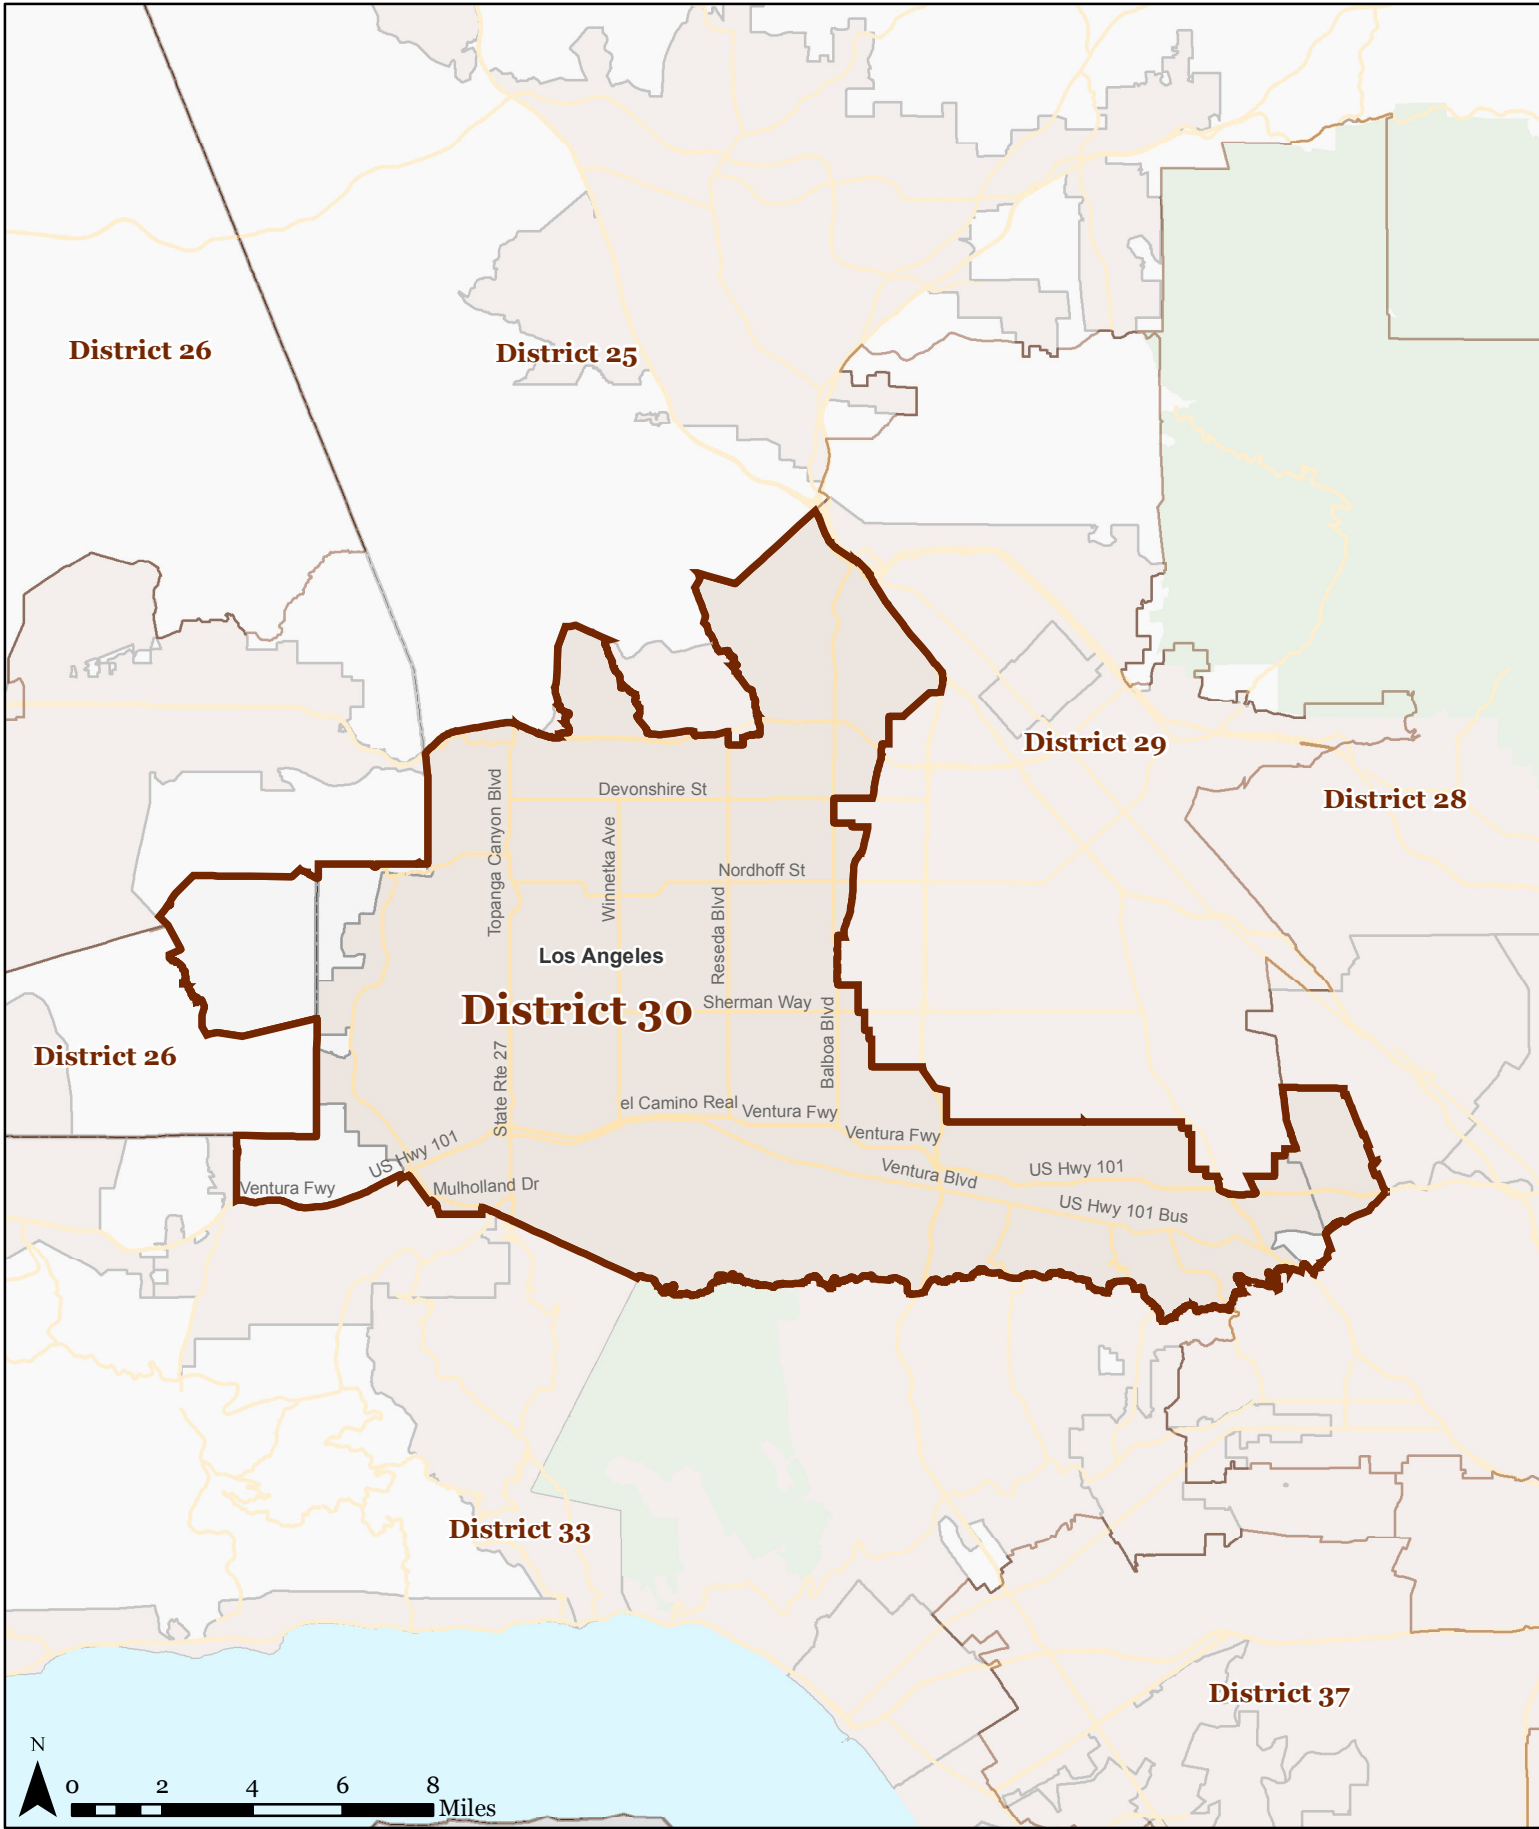

California State Congressional District 30

Map created by Healthy City, a project of the Advancement Project, August 2011. Created from CRC Certified Map: crc_20110815_congress_certified_statewide.zip. SHA-1: 1893c0695a42454a202f5b1ef433abff6b491db9. Basemap from US Census Bureau TIGER/Line Shapefiles.