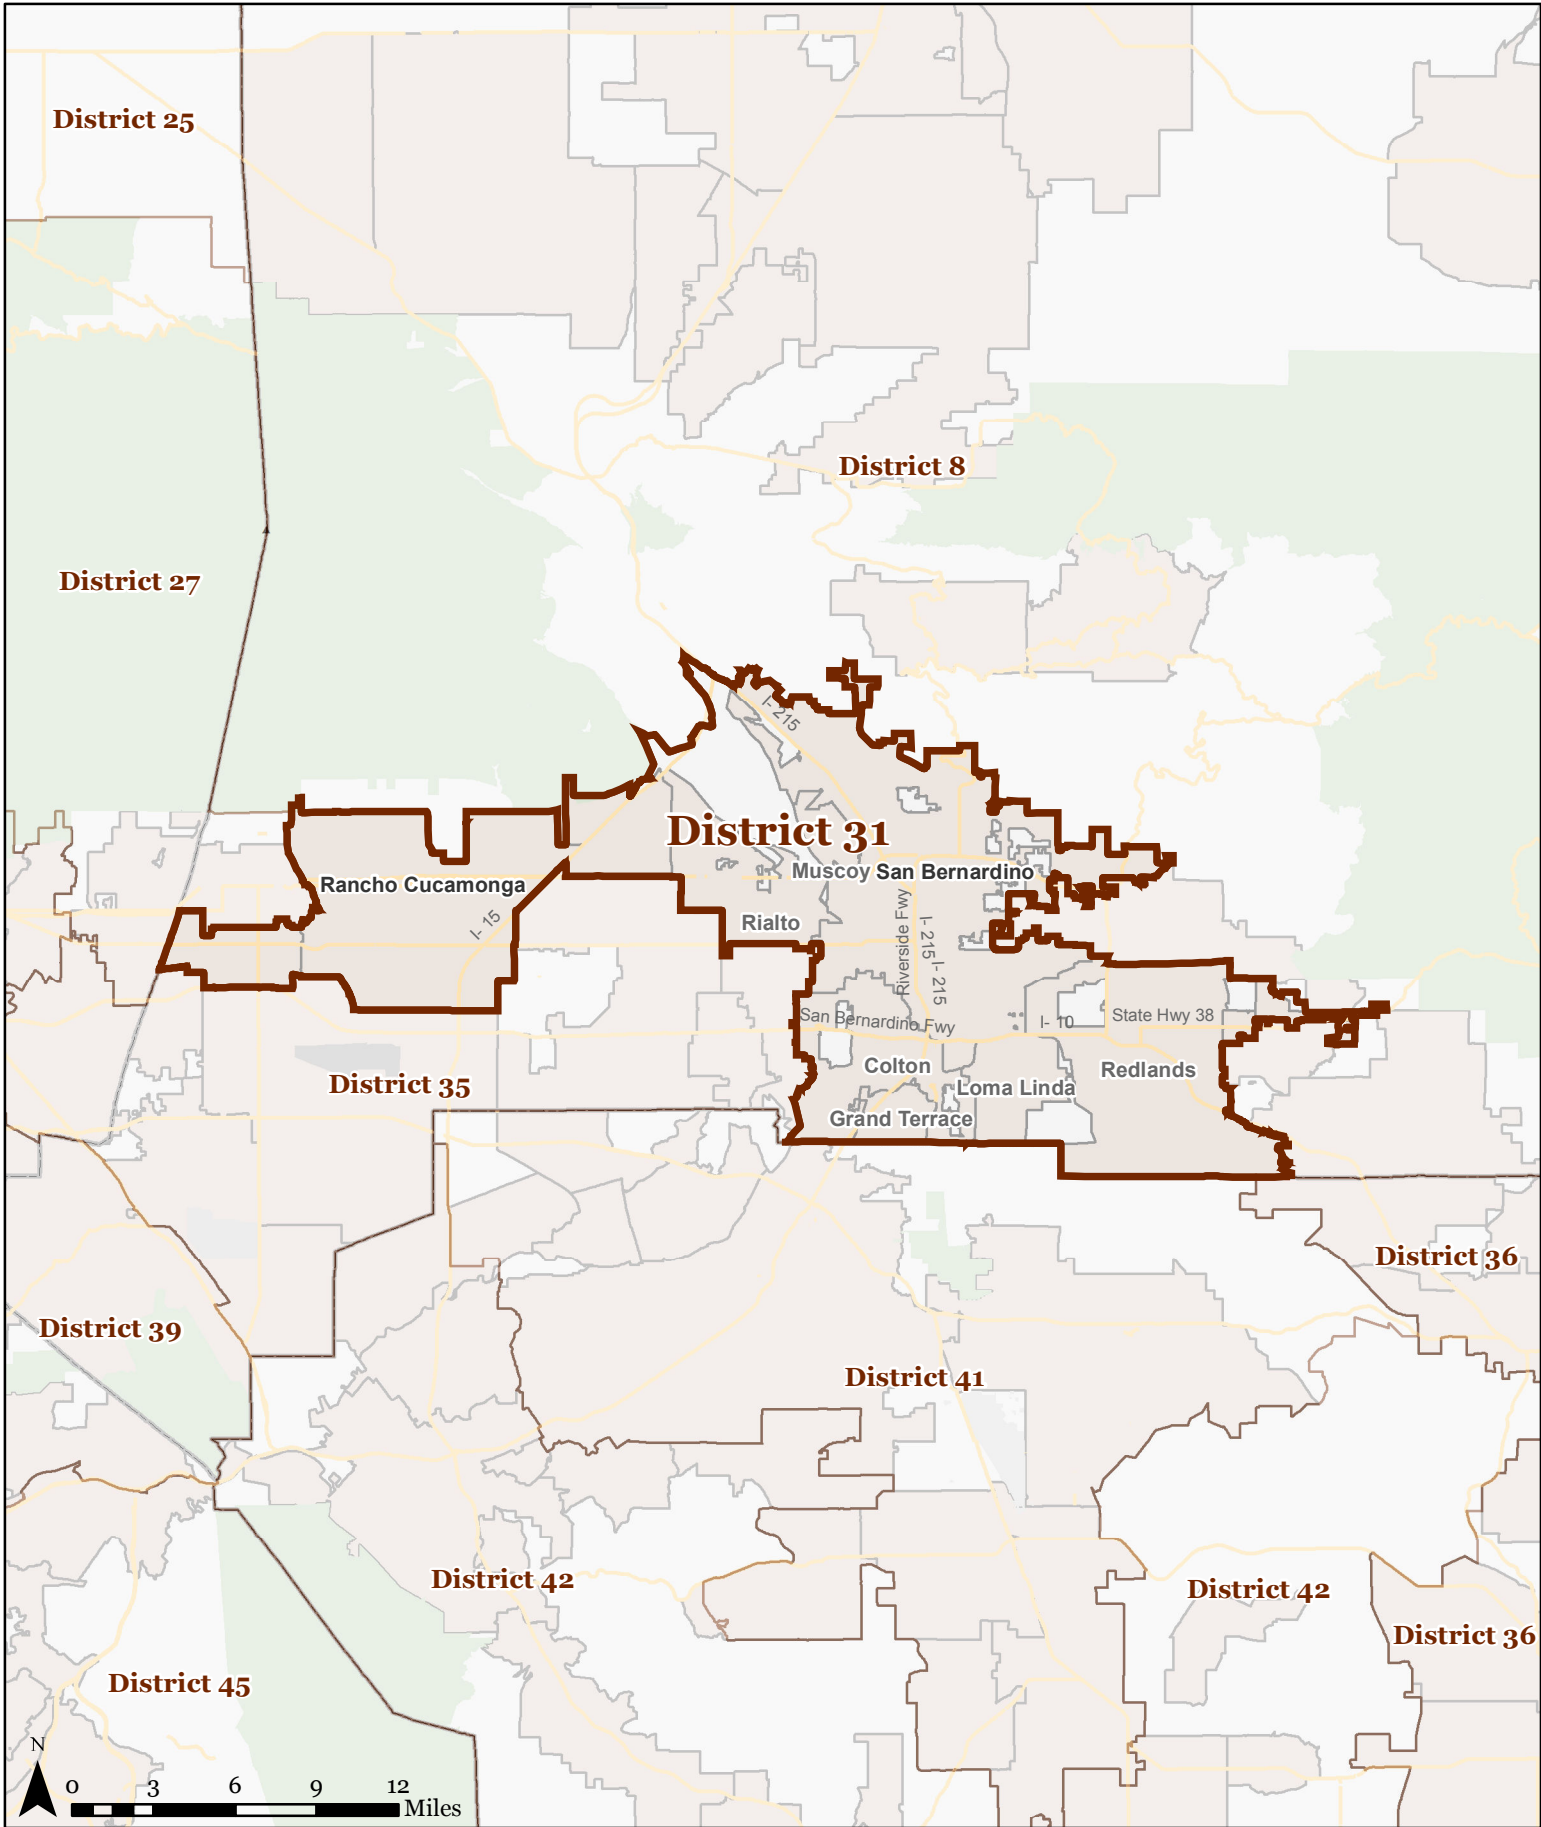

California State Congressional District 31

Map created by Healthy City, a project of the Advancement Project, August 2011. Created from CRC Certified Map: crc_20110815_congress_certified_statewide.zip. SHA-1: 1893c0695a42454a202f5b1ef433abff6b491db9. Basemap from US Census Bureau TIGER/Line Shapefiles.