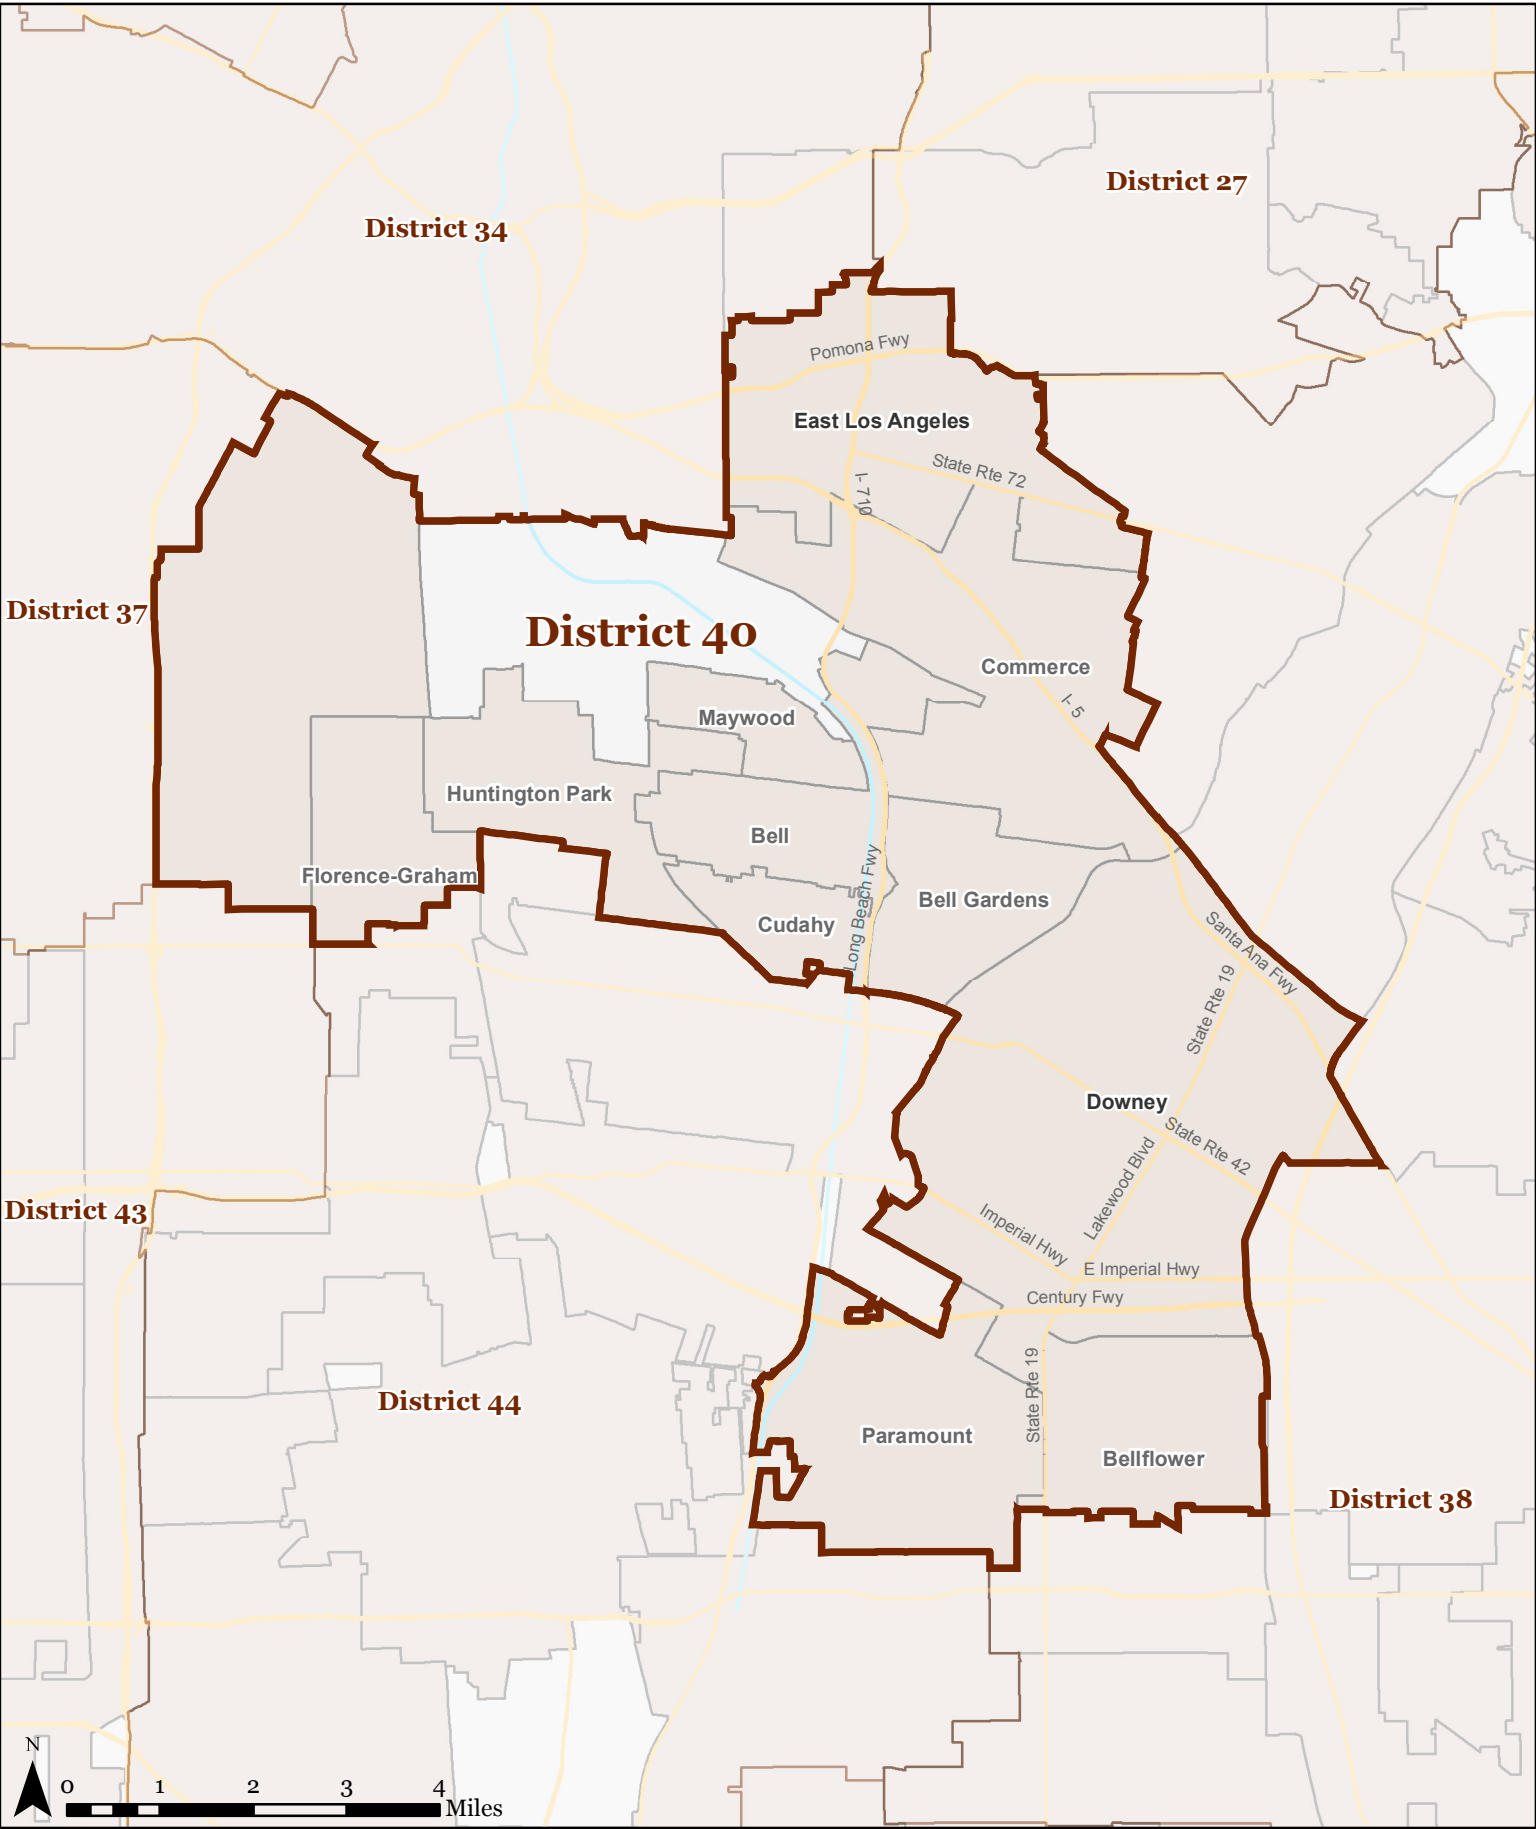

California State Congressional District 40

Map created by Healthy City, a project of the Advancement Project, August 2011. Created from CRC Certified Map: crc_20110815_congress_certified_statewide.zip. SHA-1: 1893c0695a42454a202f5b1ef433abff6b491db9. Basemap from US Census Bureau TIGER/Line Shapefiles.