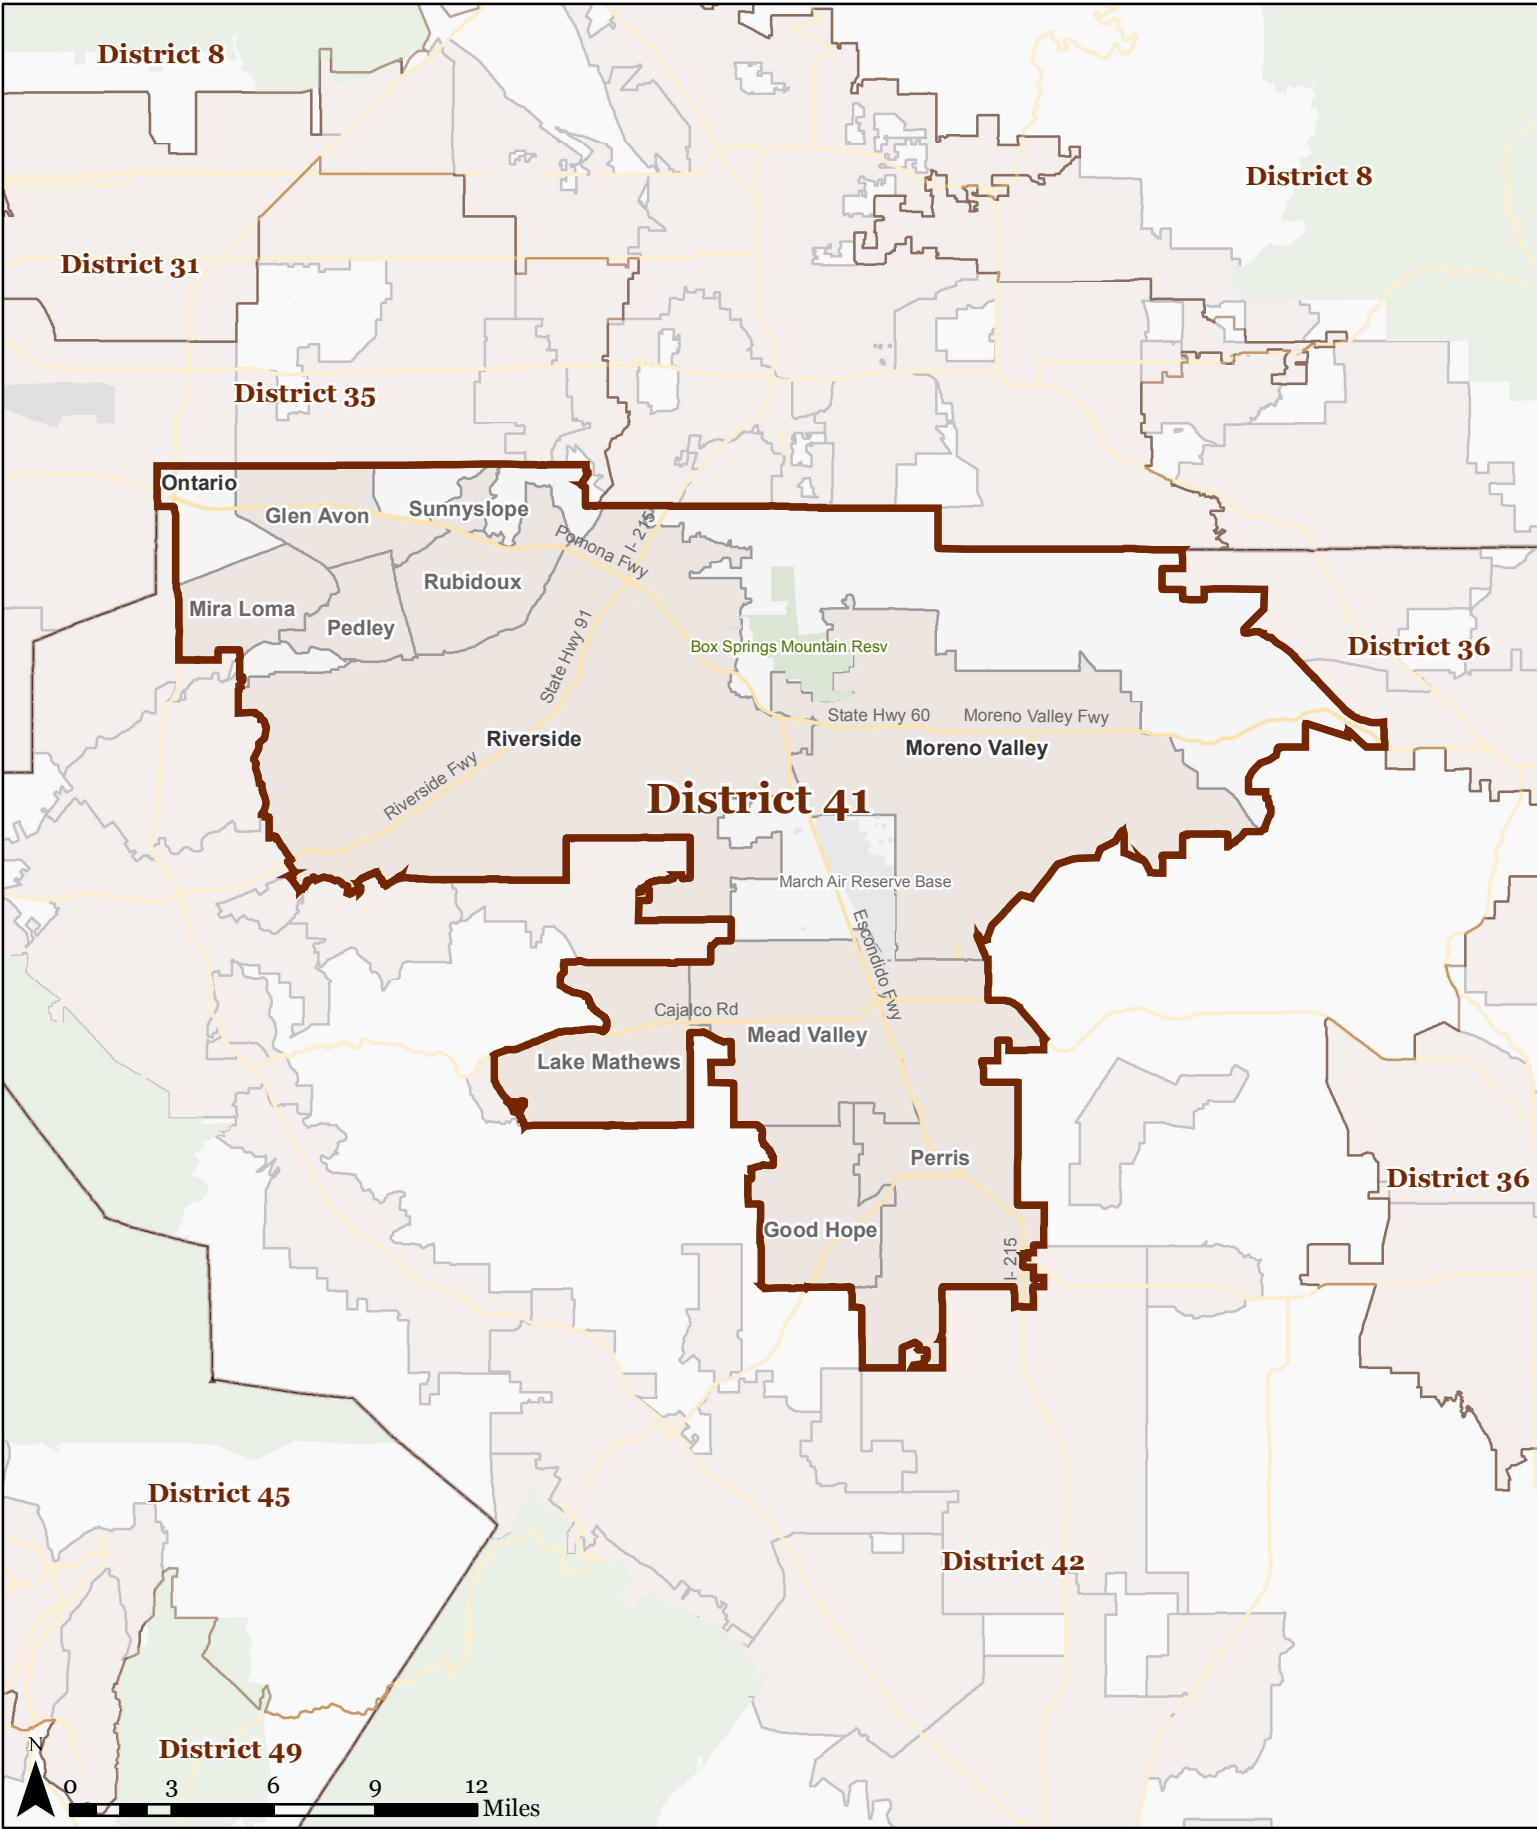

# California State Congressional District 41

Map created by Healthy City, a project of the Advancement Project, August 2011. Created from CRC Certified Map: crc\_20110815\_congress\_certified\_statewide.zip. SHA-1: 1893c0695a42454a202f5b1ef433abff6b491db9. Basemap from US Census Bureau TIGER/Line Shapefiles.