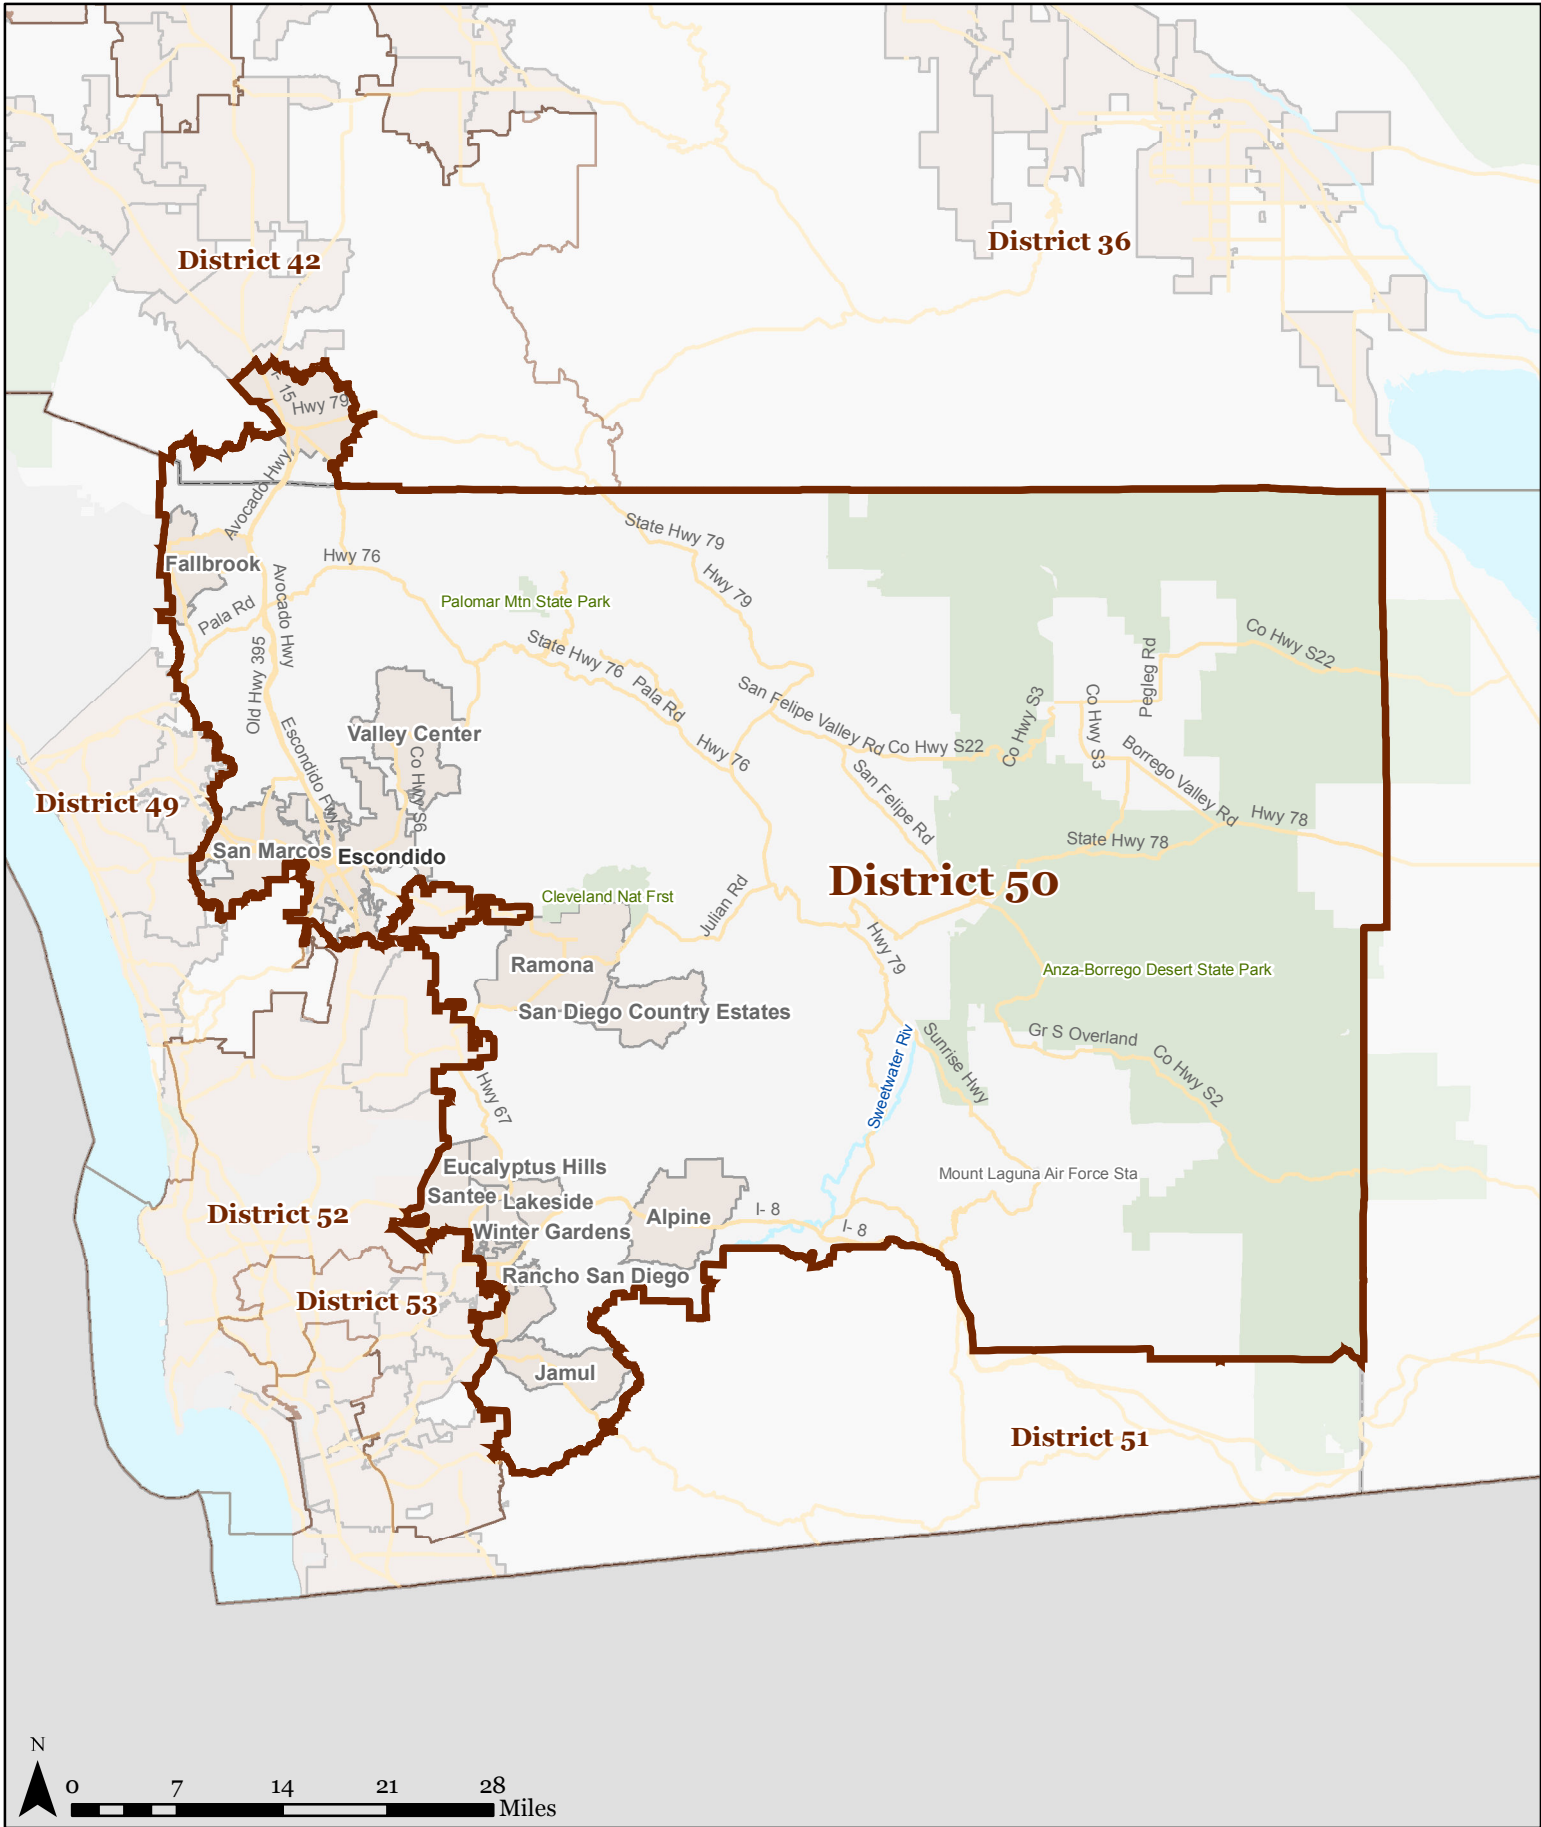

California State Congressional District 50

Map created by Healthy City, a project of the Advancement Project, August 2011. Created from CRC Certified Map: crc_20110815_congress_certified_statewide.zip. SHA-1: 1893c0695a42454a202f5b1ef433abff6b491db9. Basemap from US Census Bureau TIGER/Line Shapefiles.