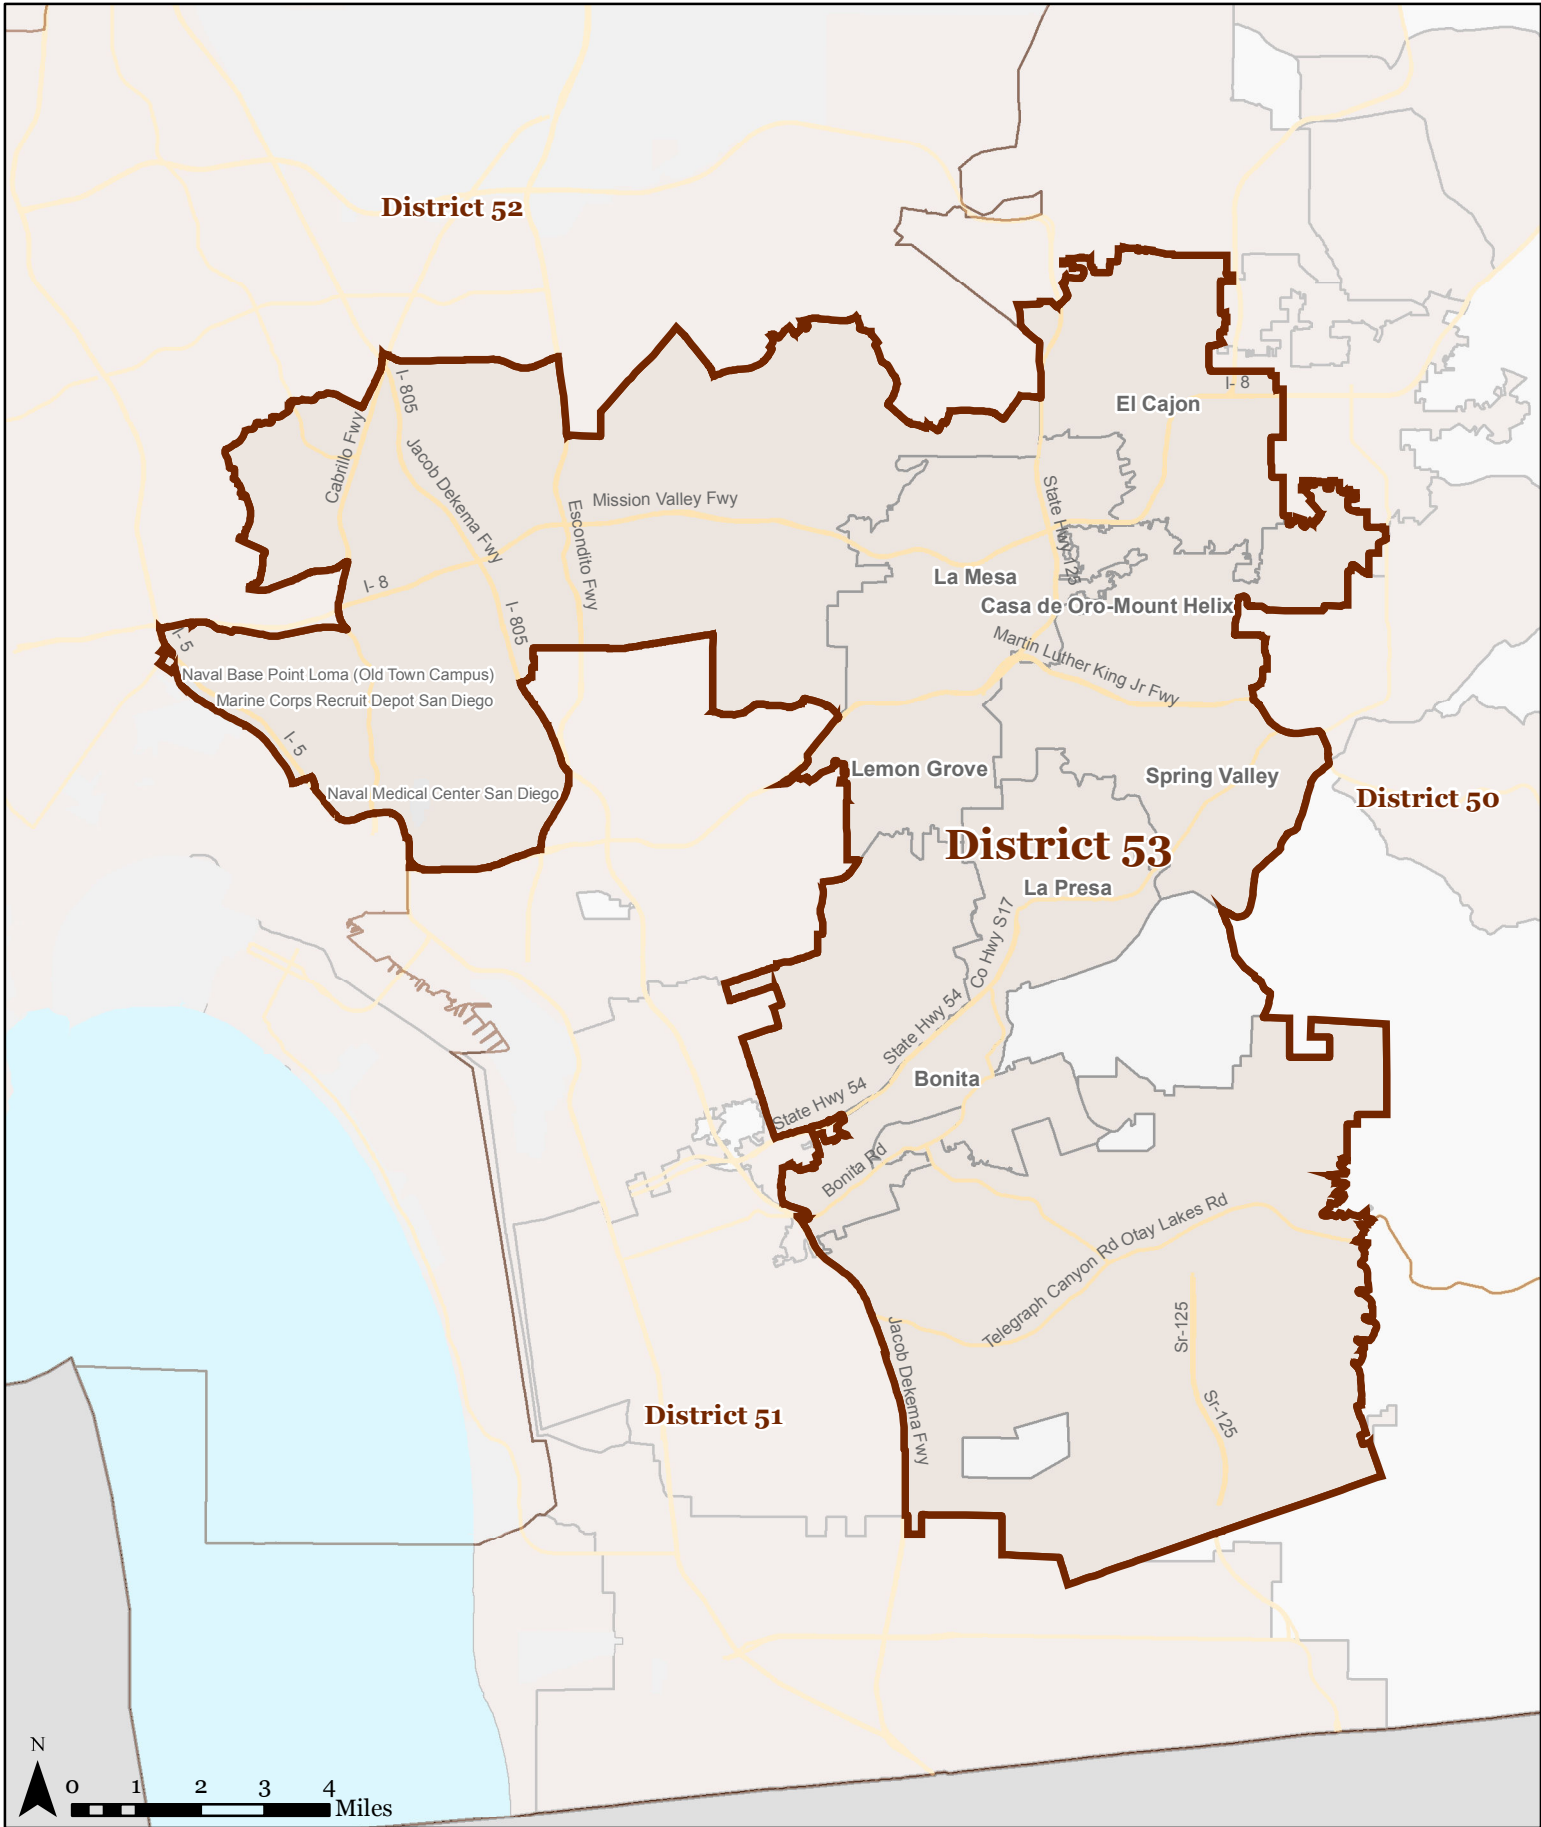

California State Congressional District 53

Map created by Healthy City, a project of the Advancement Project, August 2011. Created from CRC Certified Map: crc_20110815_congress_certified_statewide.zip. SHA-1: 1893c0695a42454a202f5b1ef433abff6b491db9. Basemap from US Census Bureau TIGER/Line Shapefiles.