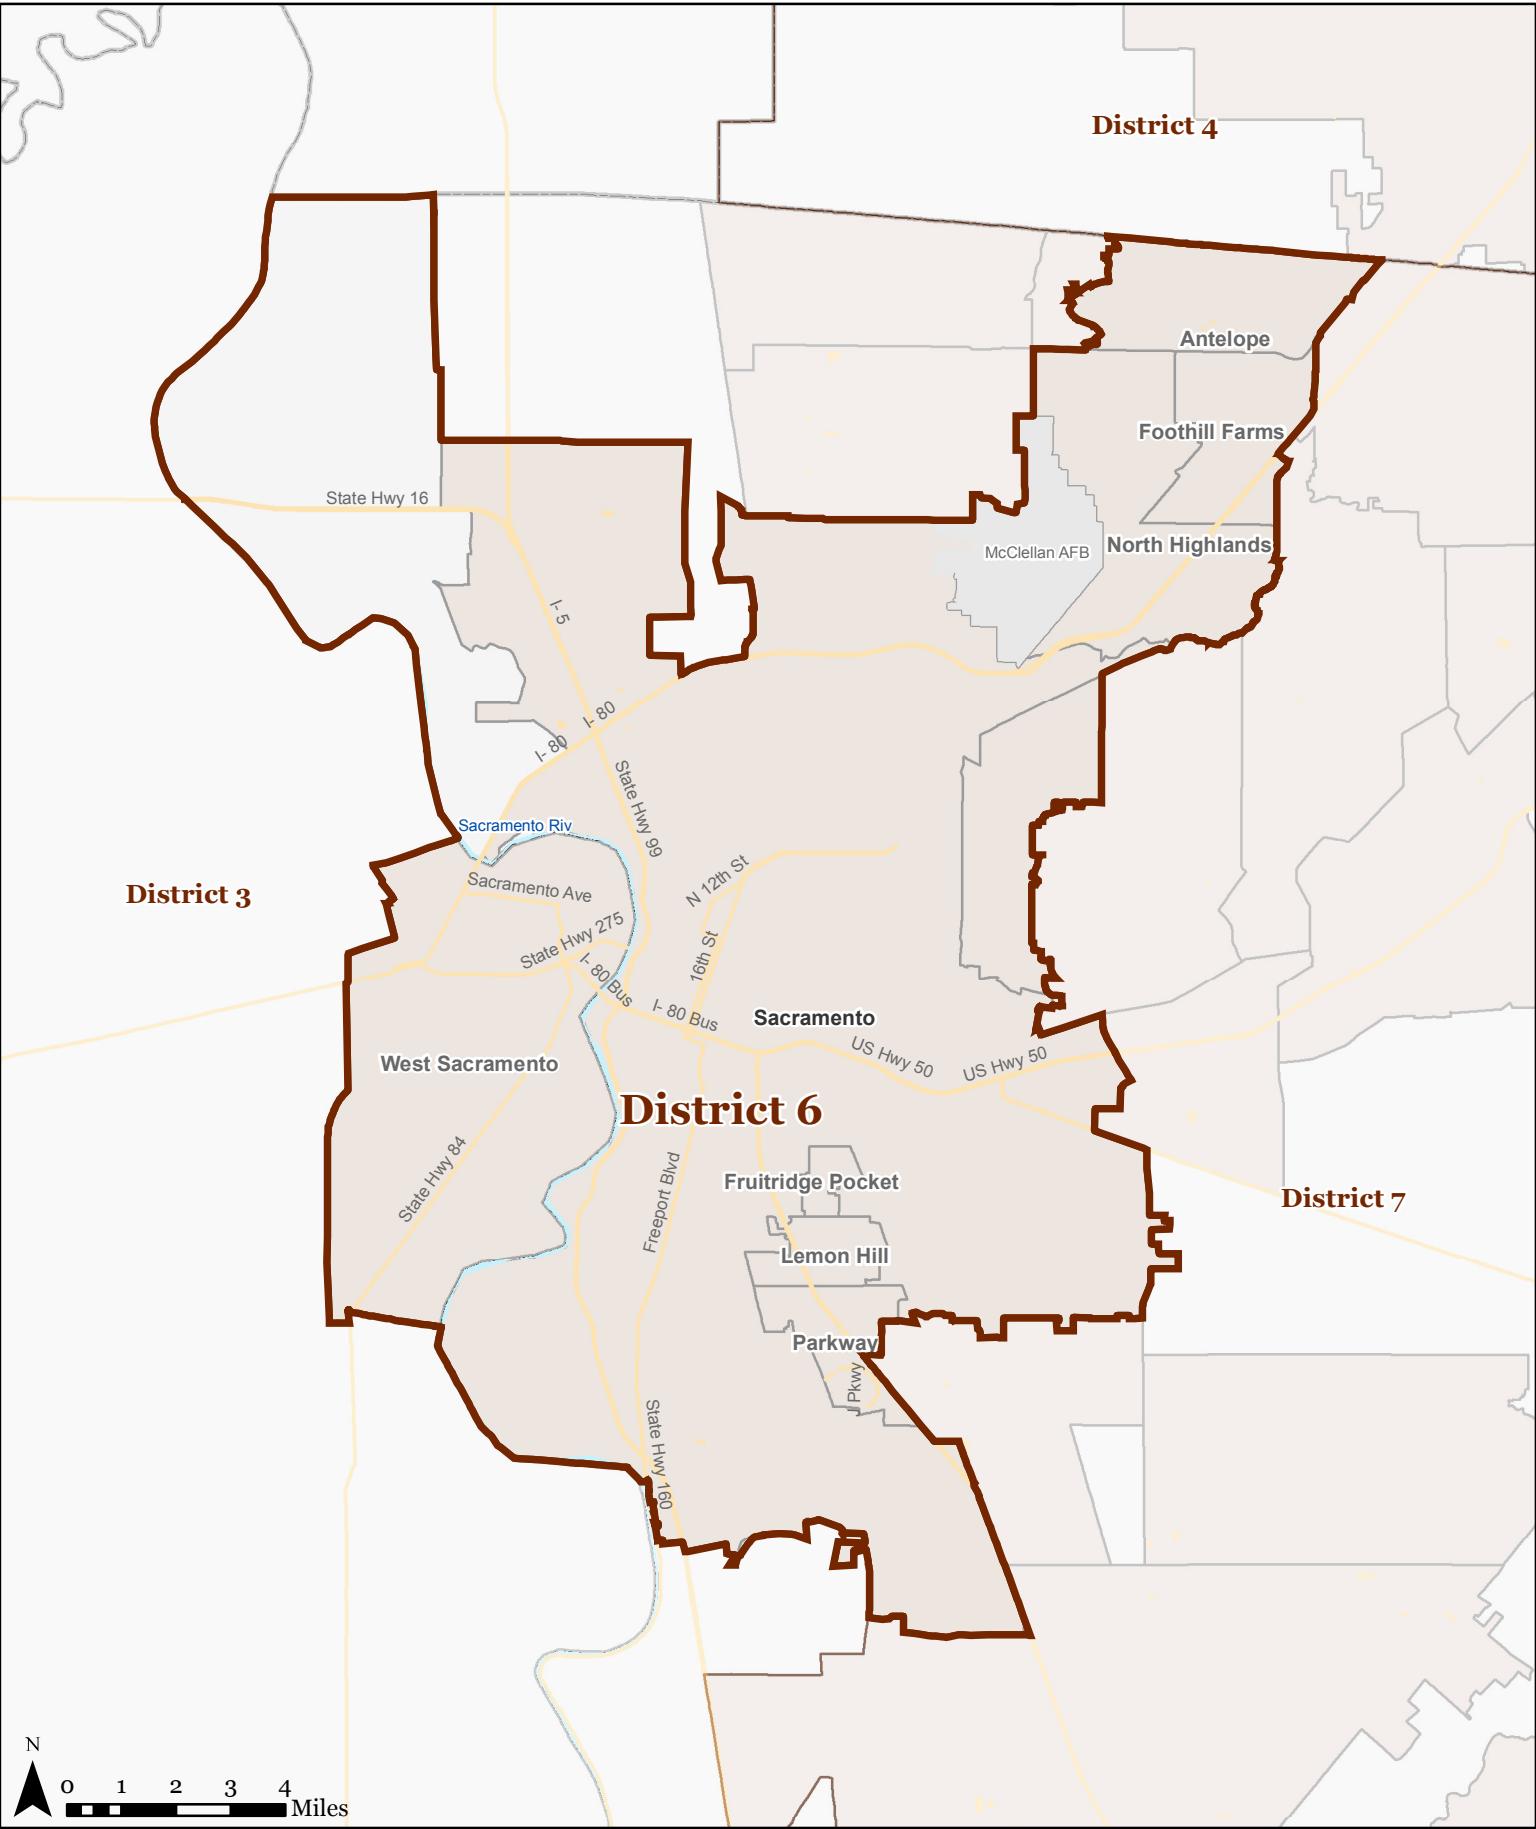

California State Congressional District 6

Map created by Healthy City, a project of the Advancement Project, August 2011. Created from CRC Certified Map: crc_20110815_congress_certified_statewide.zip. SHA-1: 1893c0695a42454a202f5b1ef433abff6b491db9. Basemap from US Census Bureau TIGER/Line Shapefiles.