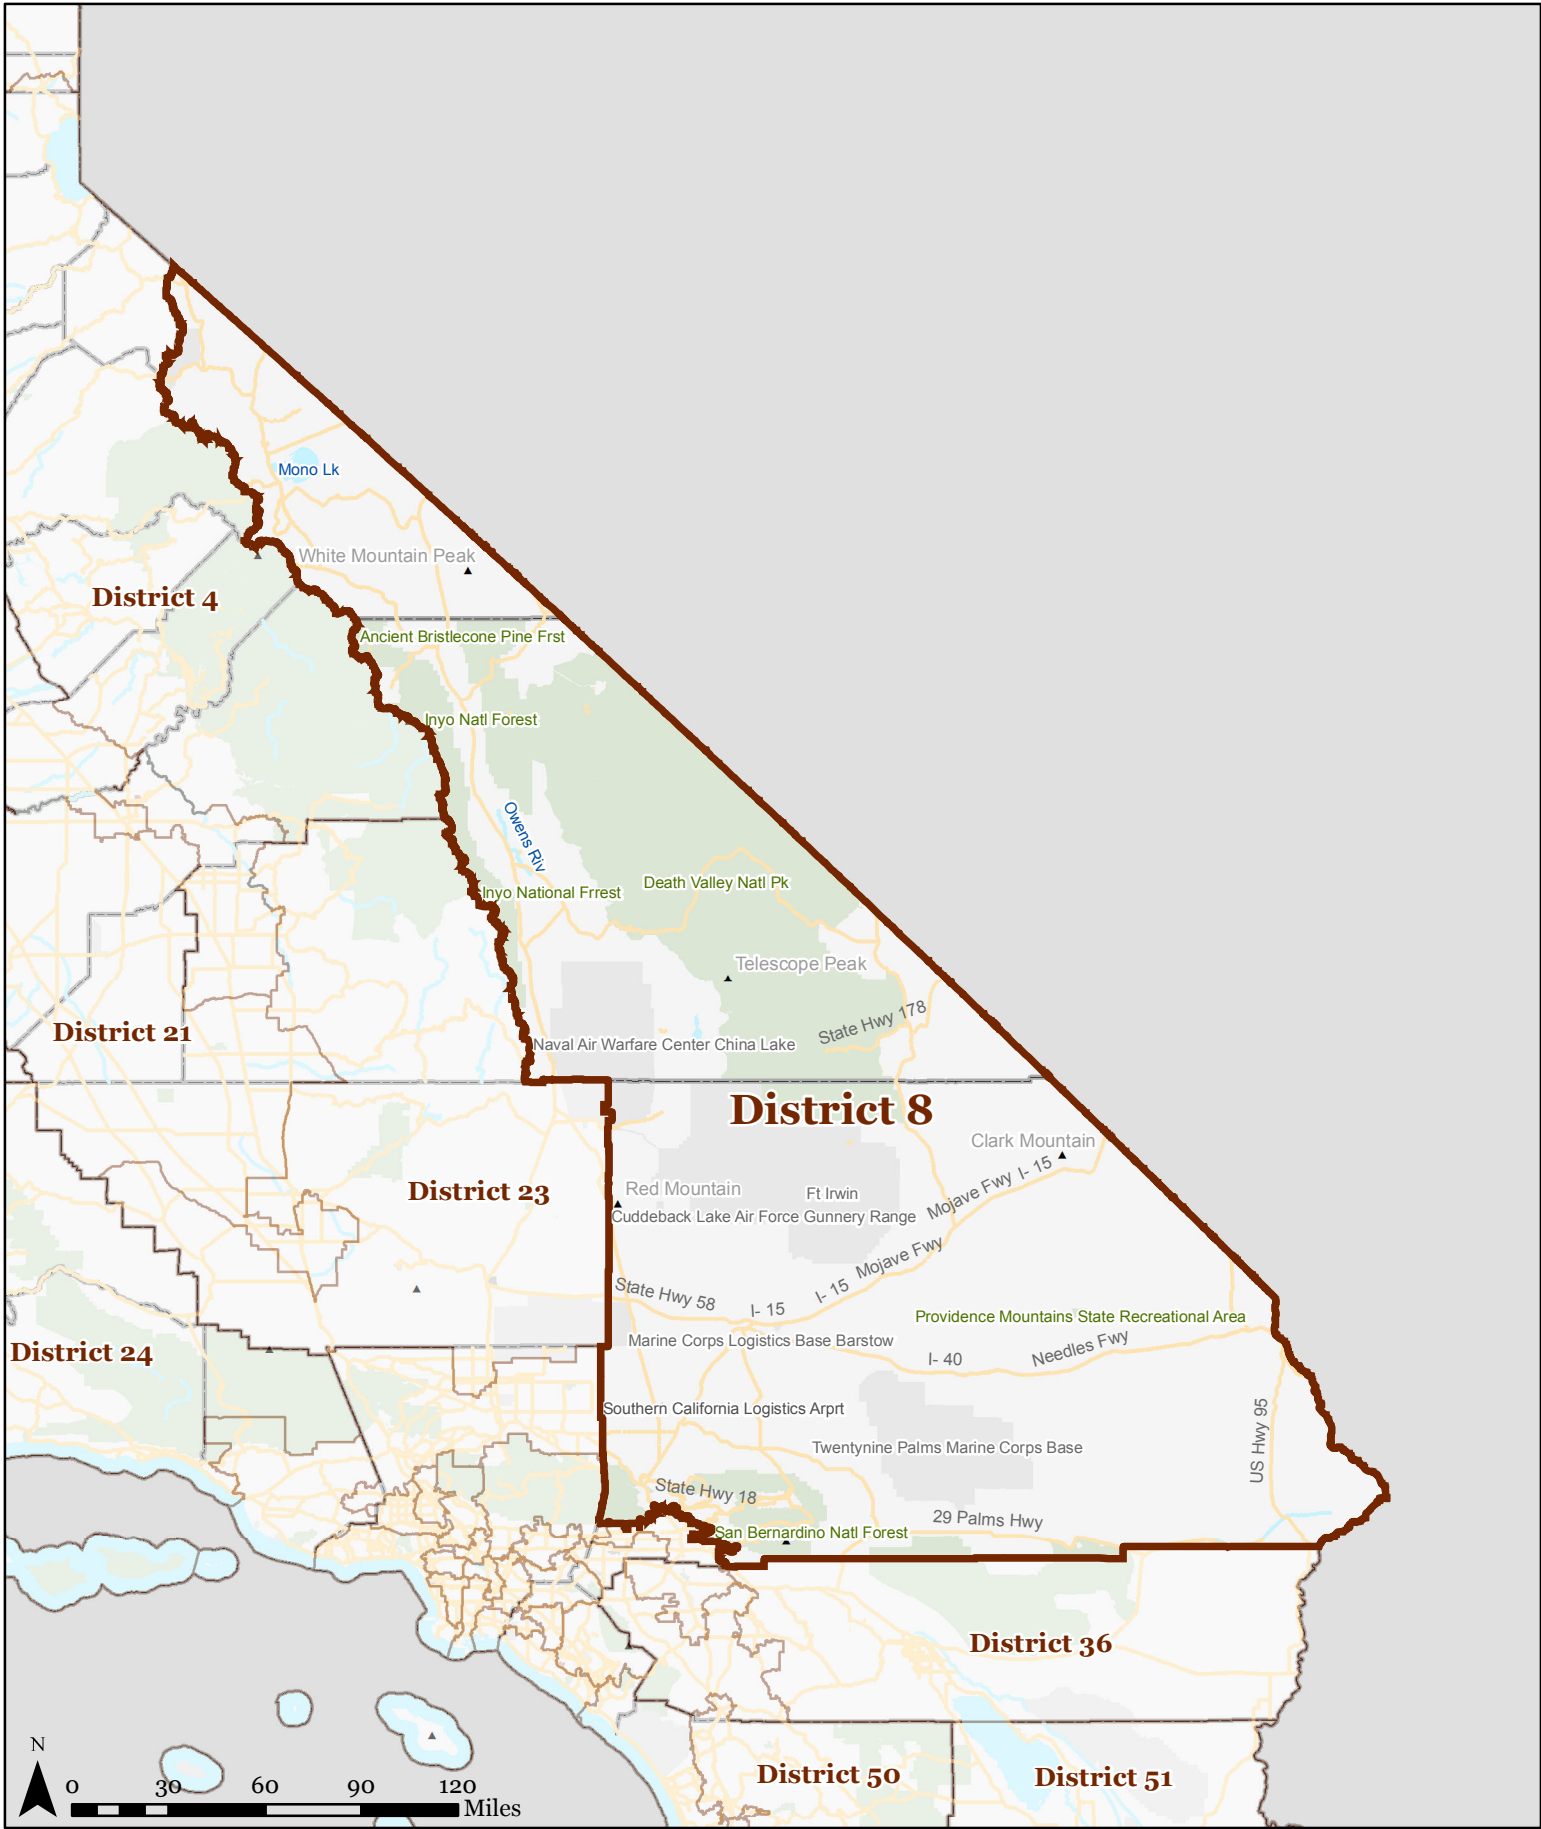

California State Congressional District 8

Map created by Healthy City, a project of the Advancement Project, August 2011. Created from CRC Certified Map: crc_20110815_congress_certified_statewide.zip. SHA-1: 1893c0695a42454a202f5b1ef433abff6b491db9. Basemap from US Census Bureau TIGER/Line Shapefiles.