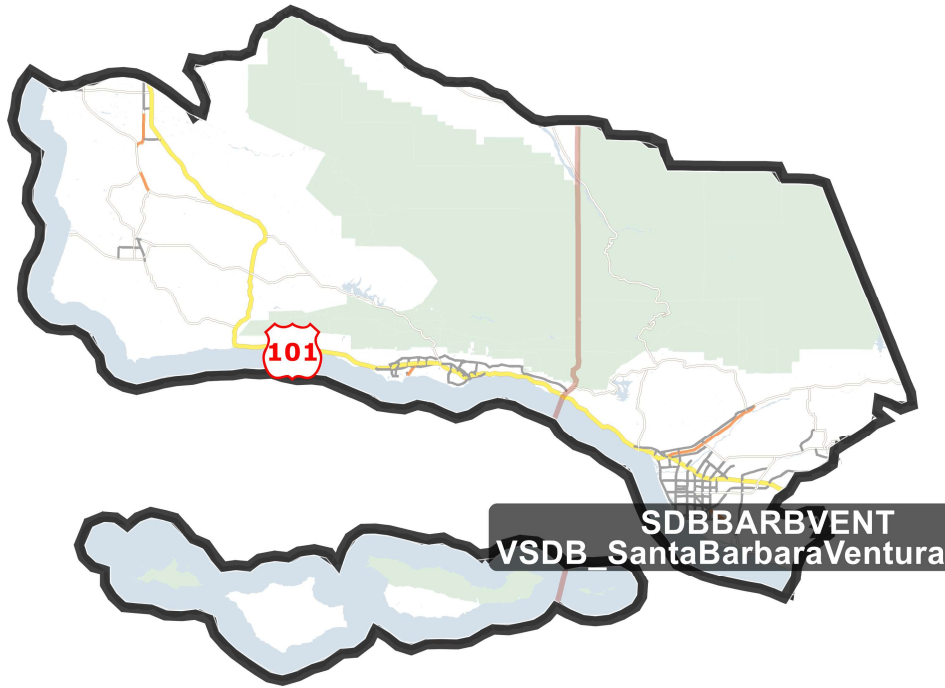

District: SDBBARBVENT

Field	Value
District	SDBBARBVENT
Name	arbaraVentura_1013
% Deviation	2.32%
Total Population	1,010,985
%LatinoCVAP	36.31%
%BlackCVAP	2.66%
%AsianCVAP	6.56%
%IndigenousCVAP	0.94%
%WhiteCVAP	52.77%