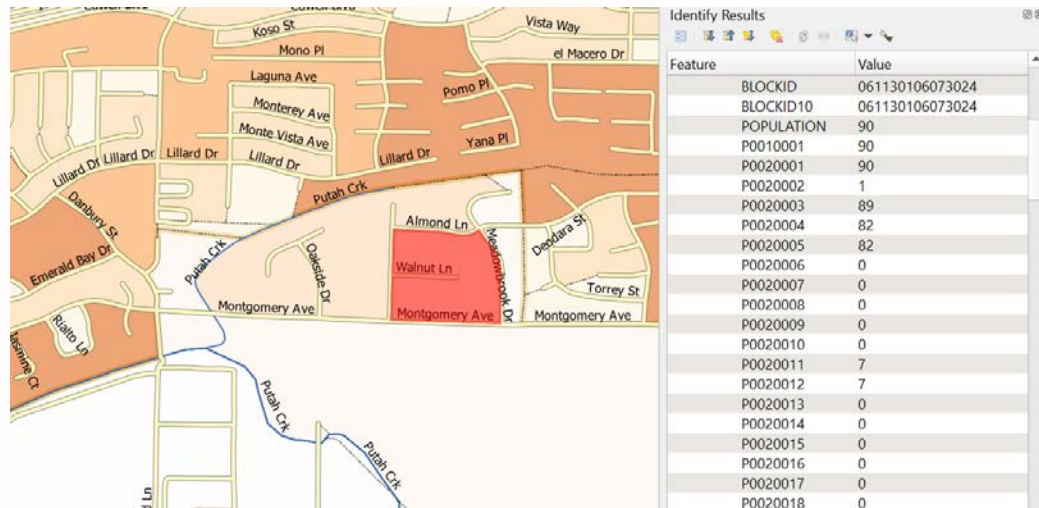

Users can start with a blank map or with the 2011 statewide districts

- After the CRC's draft maps are published, users will be able to start with draft districts

# Census Block-level data

Users have access to data on  
Census Block geography

Users have access to  
California's official redistricting  
database

The only free redistricting