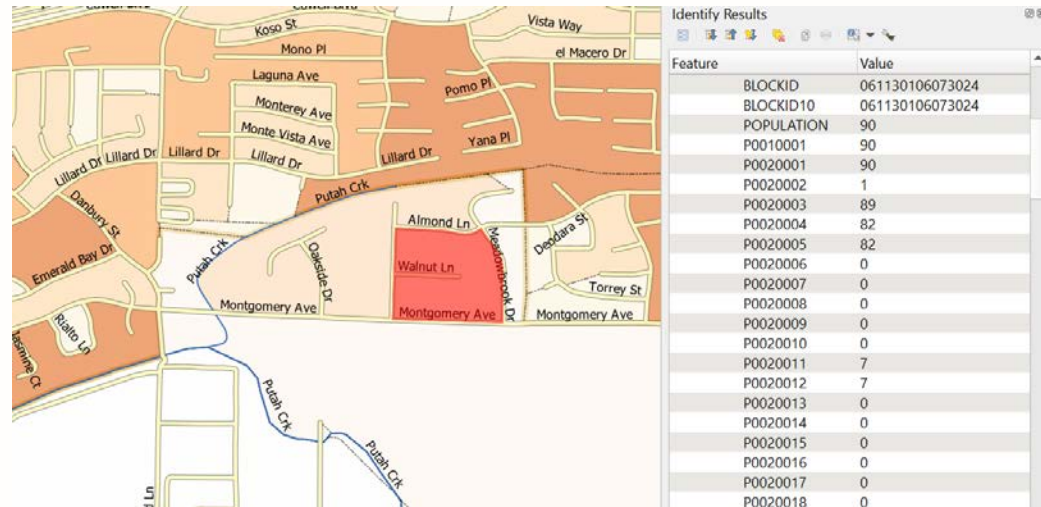

Users can start with a blank map or with the 2011 statewide districts

- After the CRC's draft maps are published, users will be able to start with draft districts

# Census Block-level data

Users have access to data on  
Census Block geography

Users have access to  
California's official redistricting  
database

The only free redistricting