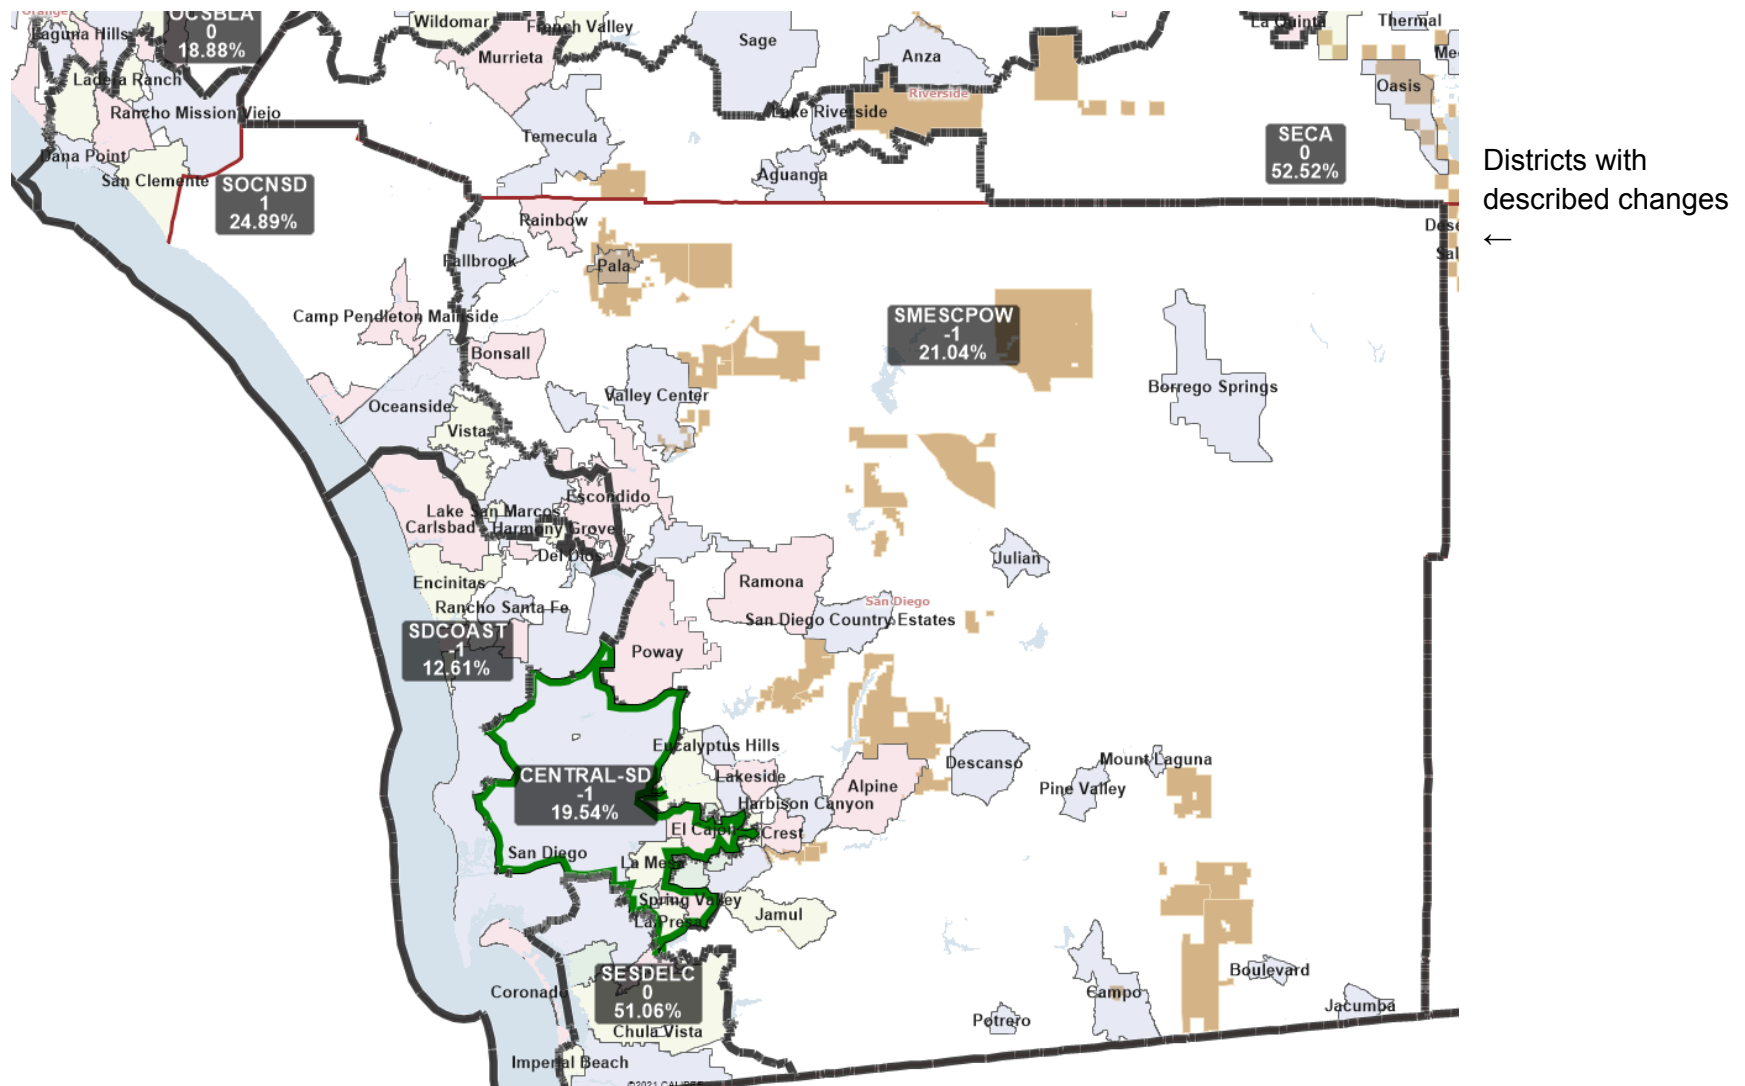

Congressional District

Iteration S1- 12/11/2021

Impacts districts: SOCNSD, SDCOAST, SMESCPOW

Description of changes: Moves San Pasqual area of San Diego City into SMESCPOW (preserves COI), adds all of Carlsbad into SDCOAST (COI and gets rid of a city split), unincorporated area outside Fallbrook moves into SMESCPOW, re-oriens split of Escondido to be split east-west, with eastern portion moving to SMESCPOW and the western portion into SOCNSD, finally a small southern portion of San Marcos is split and moved into SDCOAST to re-balance districts.

Districts pre-proposed changes (above)