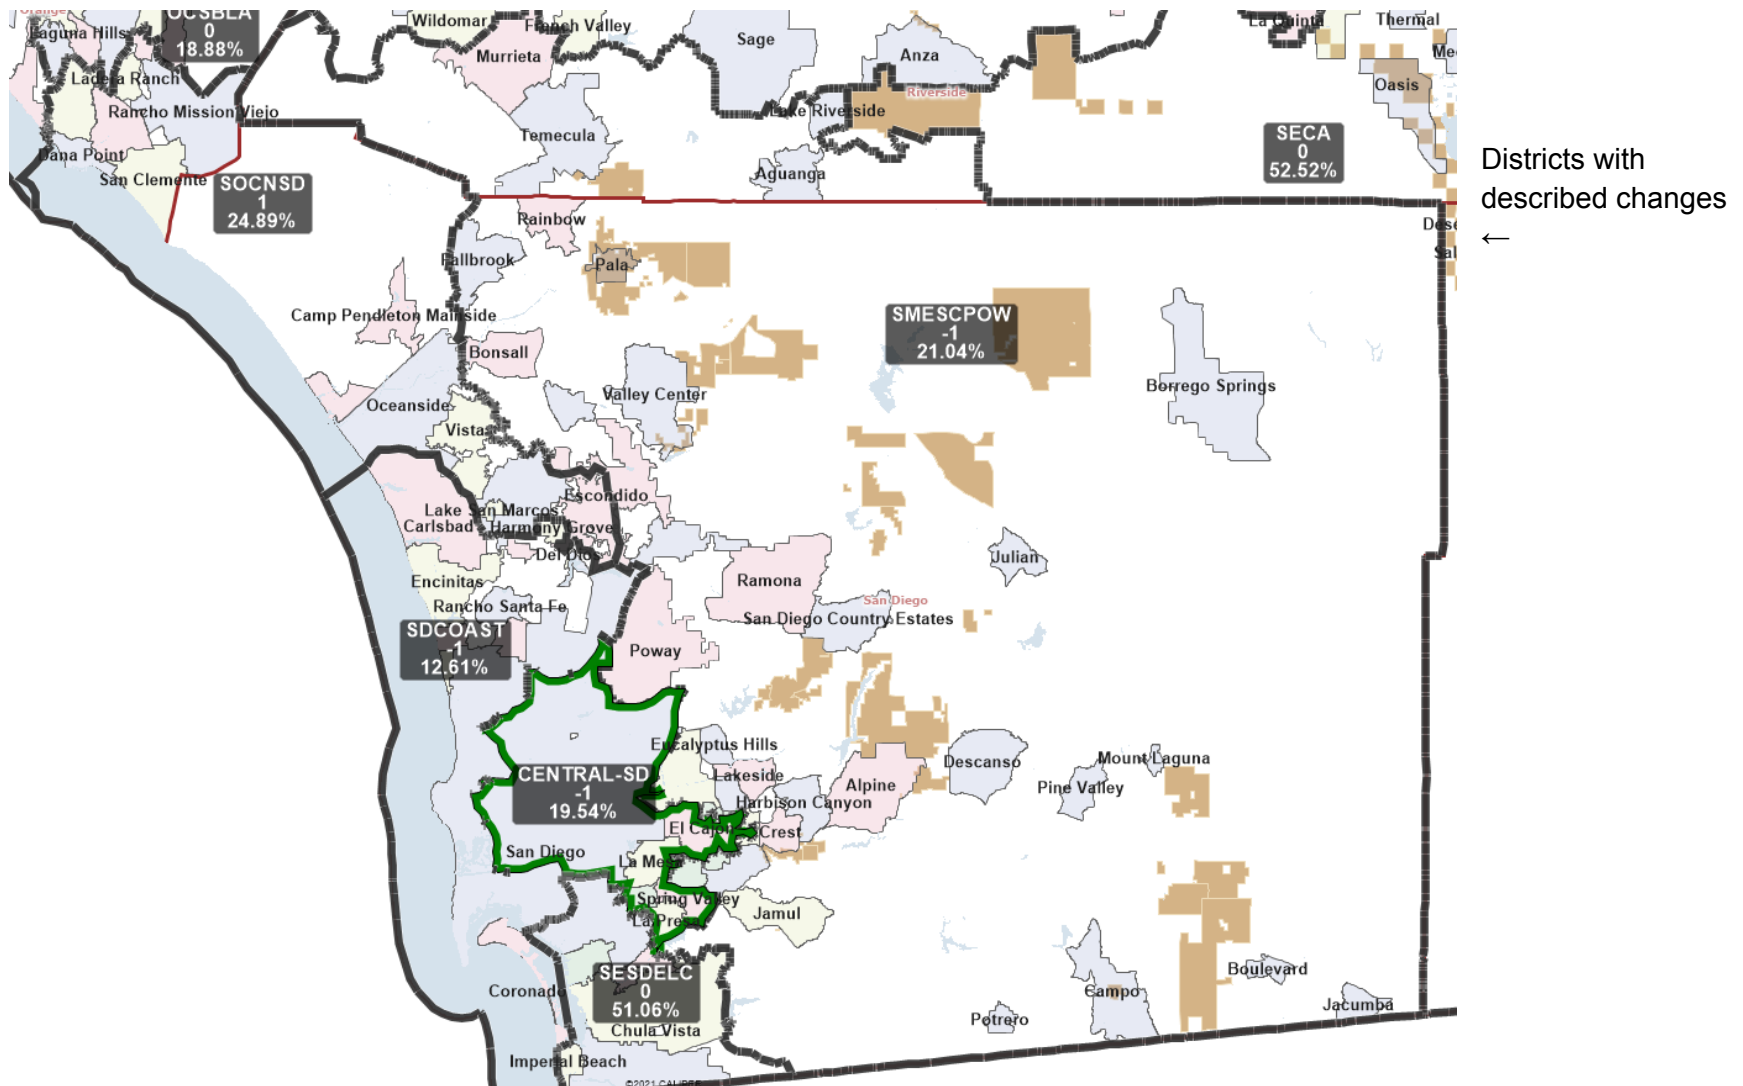

Congressional District

Iteration S1- 12/11/2021

Impacts districts: SOCNSD, SDCOAST, SMESCPOW

Description of changes: Moves San Pasqual area of San Diego City into SMESCPOW (preserves COI), adds all of Carlsbad into SDCOAST (COI and gets rid of a city split), unincorporated area outside Fallbrook moves into SMESCPOW, re-oriens split of Escondido to be split east-west, with eastern portion moving to SMESCPOW and the western portion into SOCNSD, finally a small southern portion of San Marcos is split and moved into SDCOAST to re-balance districts.

Districts pre-proposed changes (above)