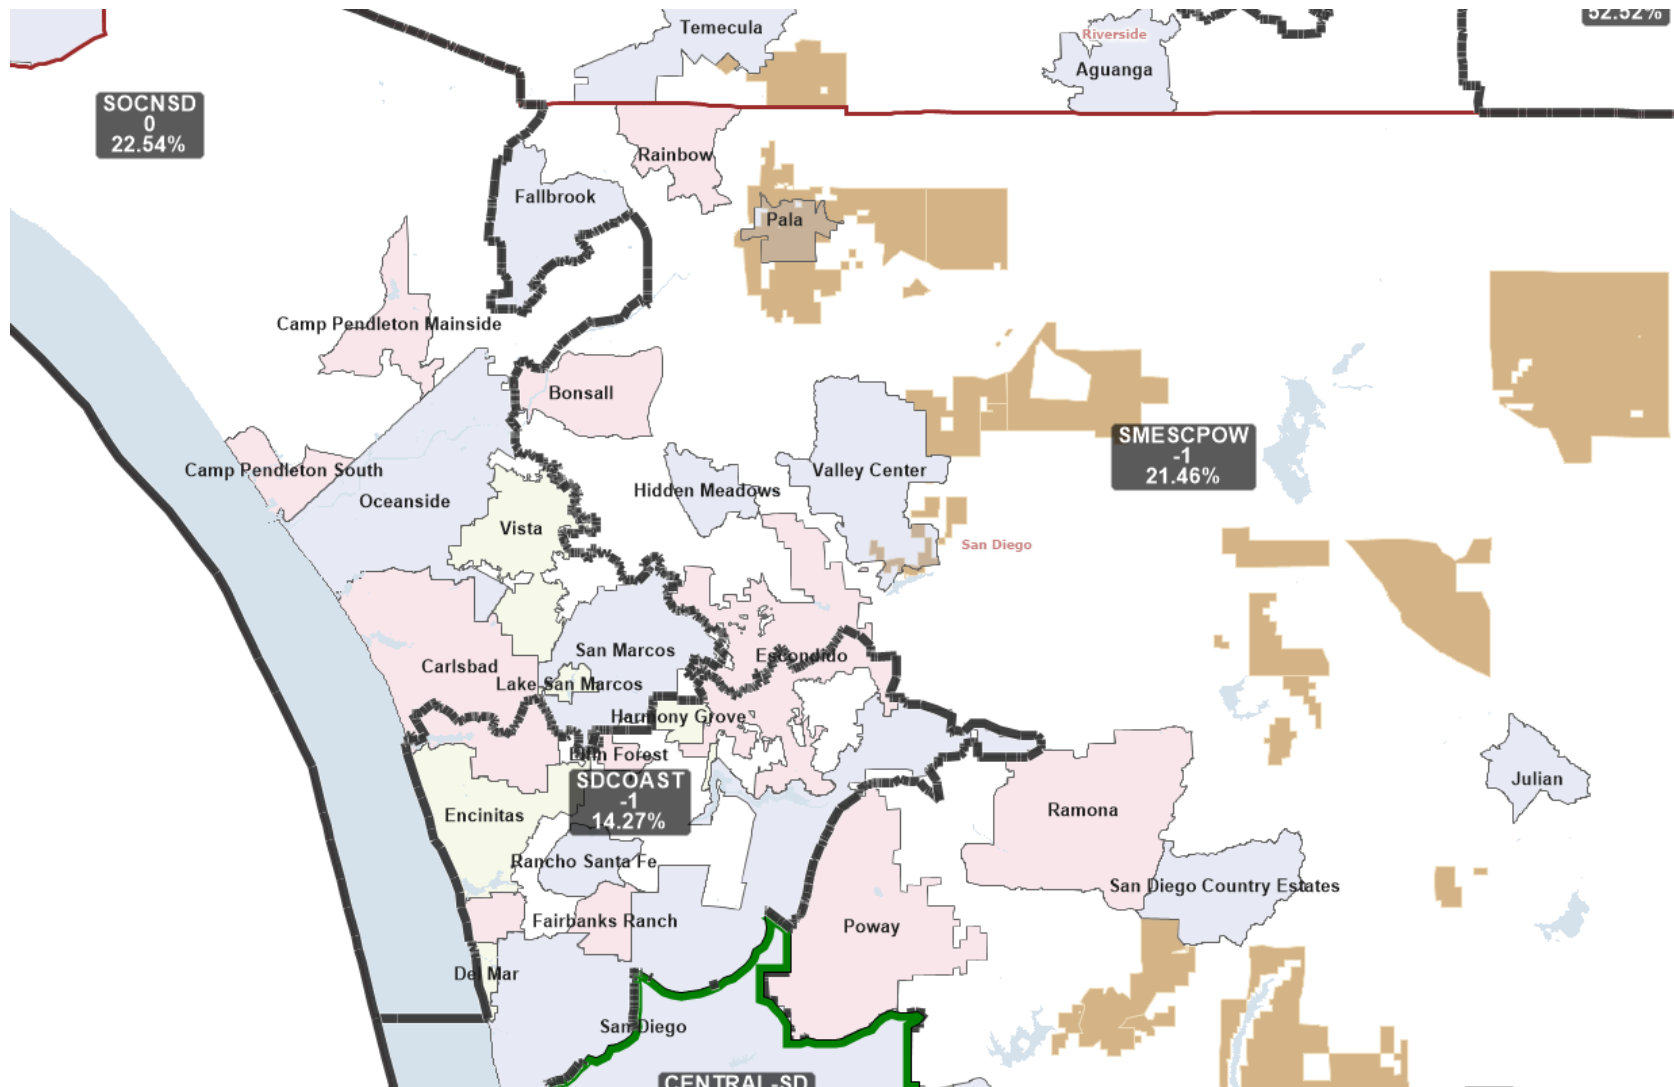

Congressional District

Iteration S1- 12/11/2021

Impacts districts: SOCNSD, SDCOAST, SMESCPOW

Description of changes: Moves San Pasqual area of San Diego City into SMESCPOW (preserves COI), adds all of Carlsbad into SDCOAST (COI and gets rid of a city split), unincorporated area outside Fallbrook moves into SMESCPOW, re-oriens split of Escondido to be split east-west, with eastern portion moving to SMESCPOW and the western portion into SOCNSD, finally a small southern portion of San Marcos is split and moved into SDCOAST to re-balance districts.

Districts pre-proposed changes (above)