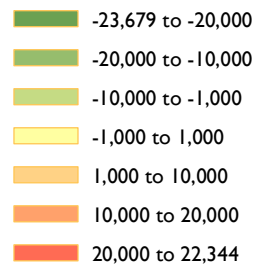

ASSEMBLY DISTRICTS Draft 11-10-21

Population Deviation

POPULATION DEVIATION FROM IDEAL

Data Sources: California Redistricting Commission, U.S. Census Bureau, USGS
Map Produced by CRC -- December 8, 2021