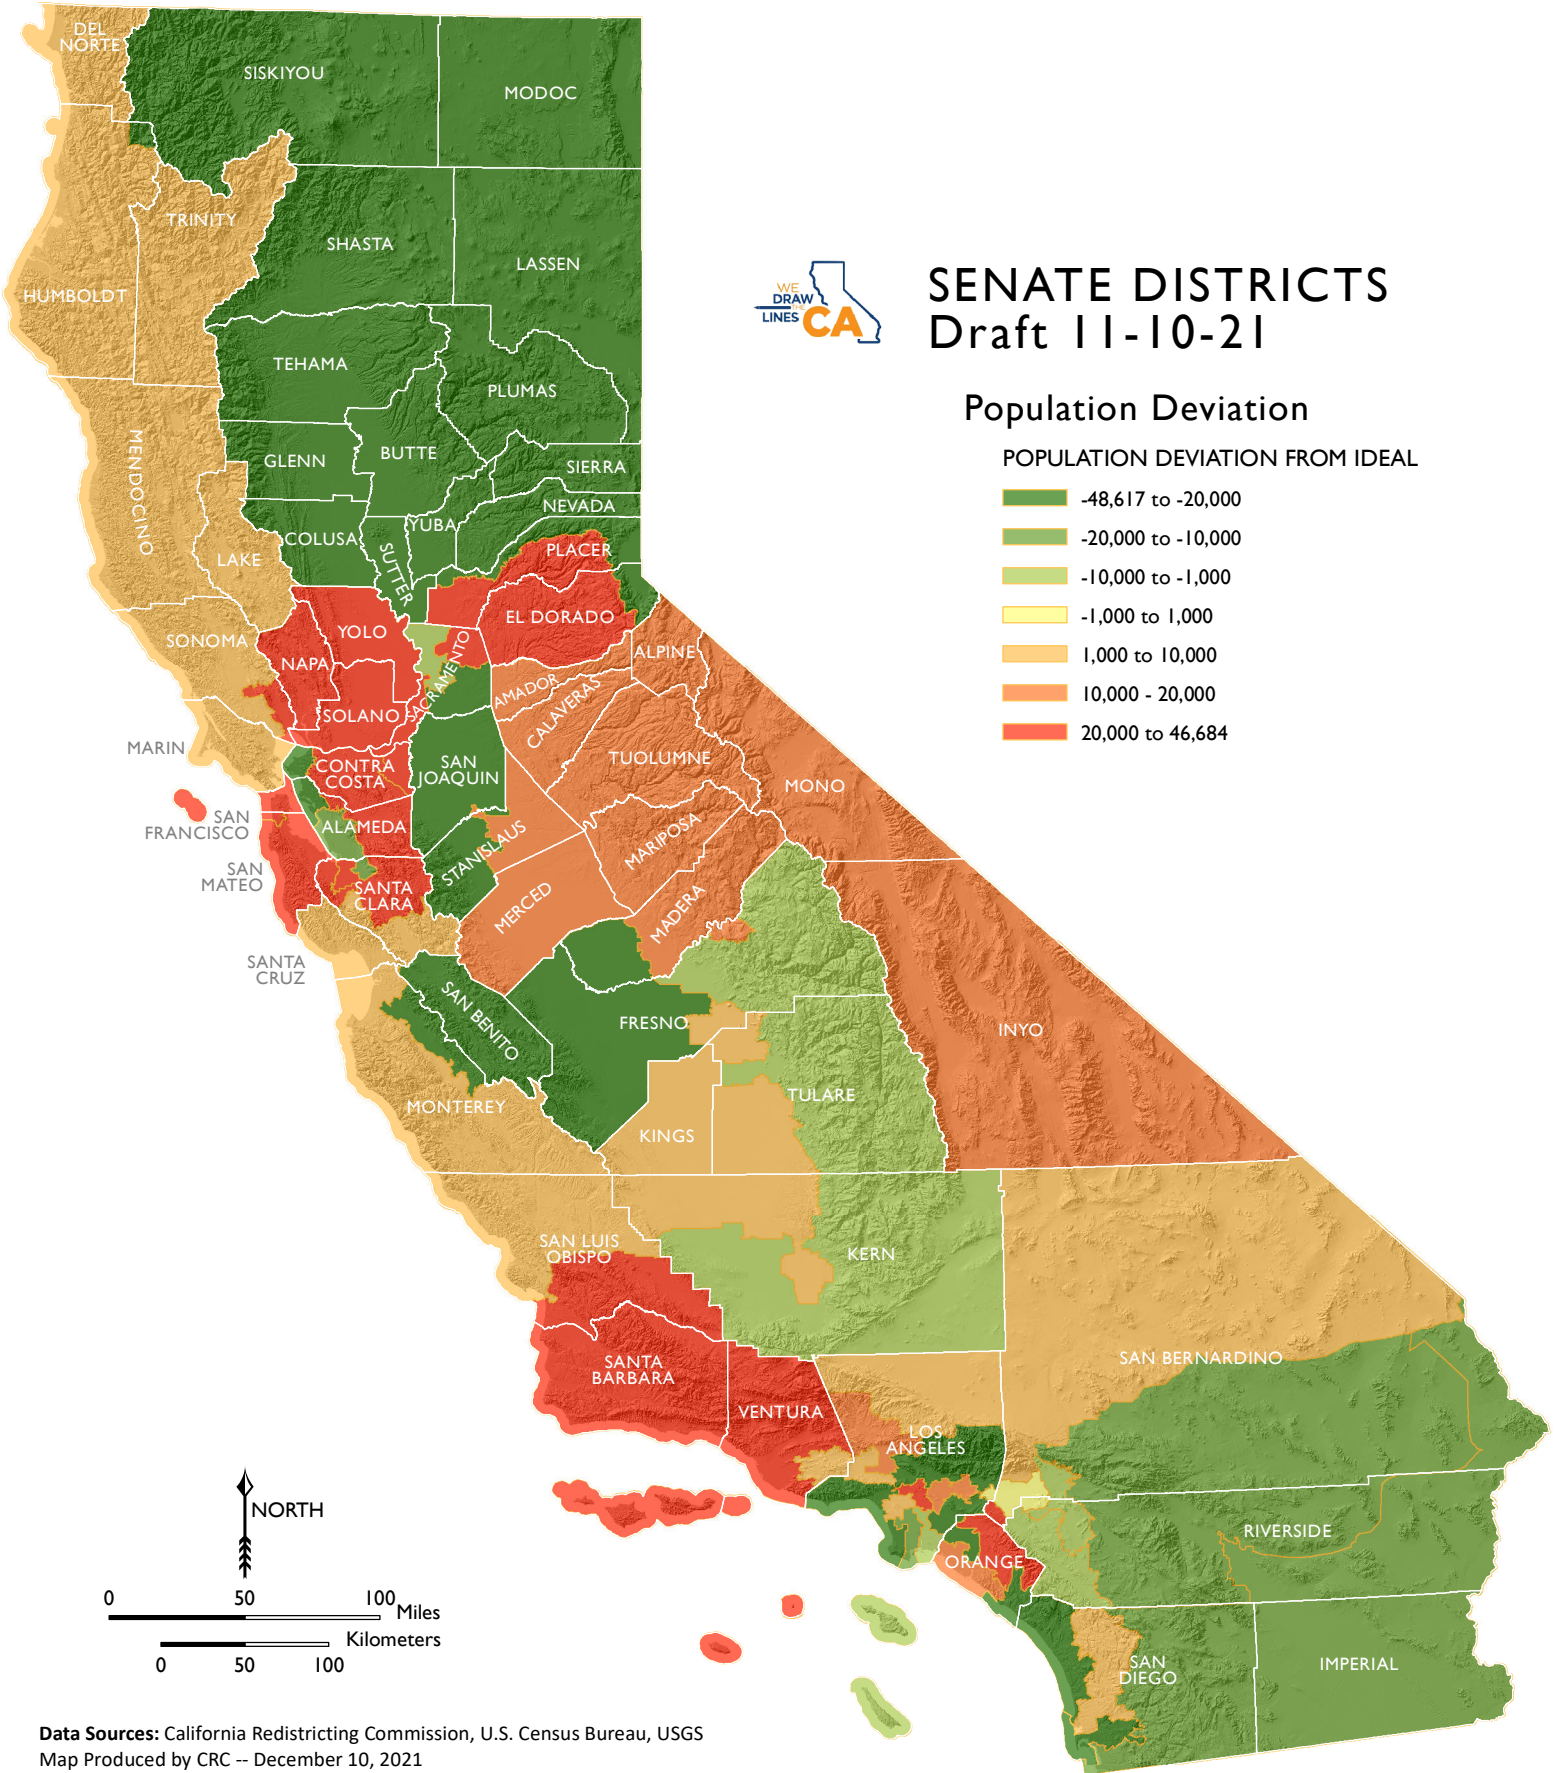

SENATE DISTRICTS Draft 11-10-21

Population Deviation

POPULATION DEVIATION FROM IDEAL

- 48,617 to -20,000
- 20,000 to -10,000
- 10,000 to -1,000
- 1,000 to 1,000
- 1,000 to 10,000
- 10,000 - 20,000
- 20,000 to 46,684

Data Sources: California Redistricting Commission, U.S. Census Bureau, USGS
Map Produced by CRC -- December 10, 2021