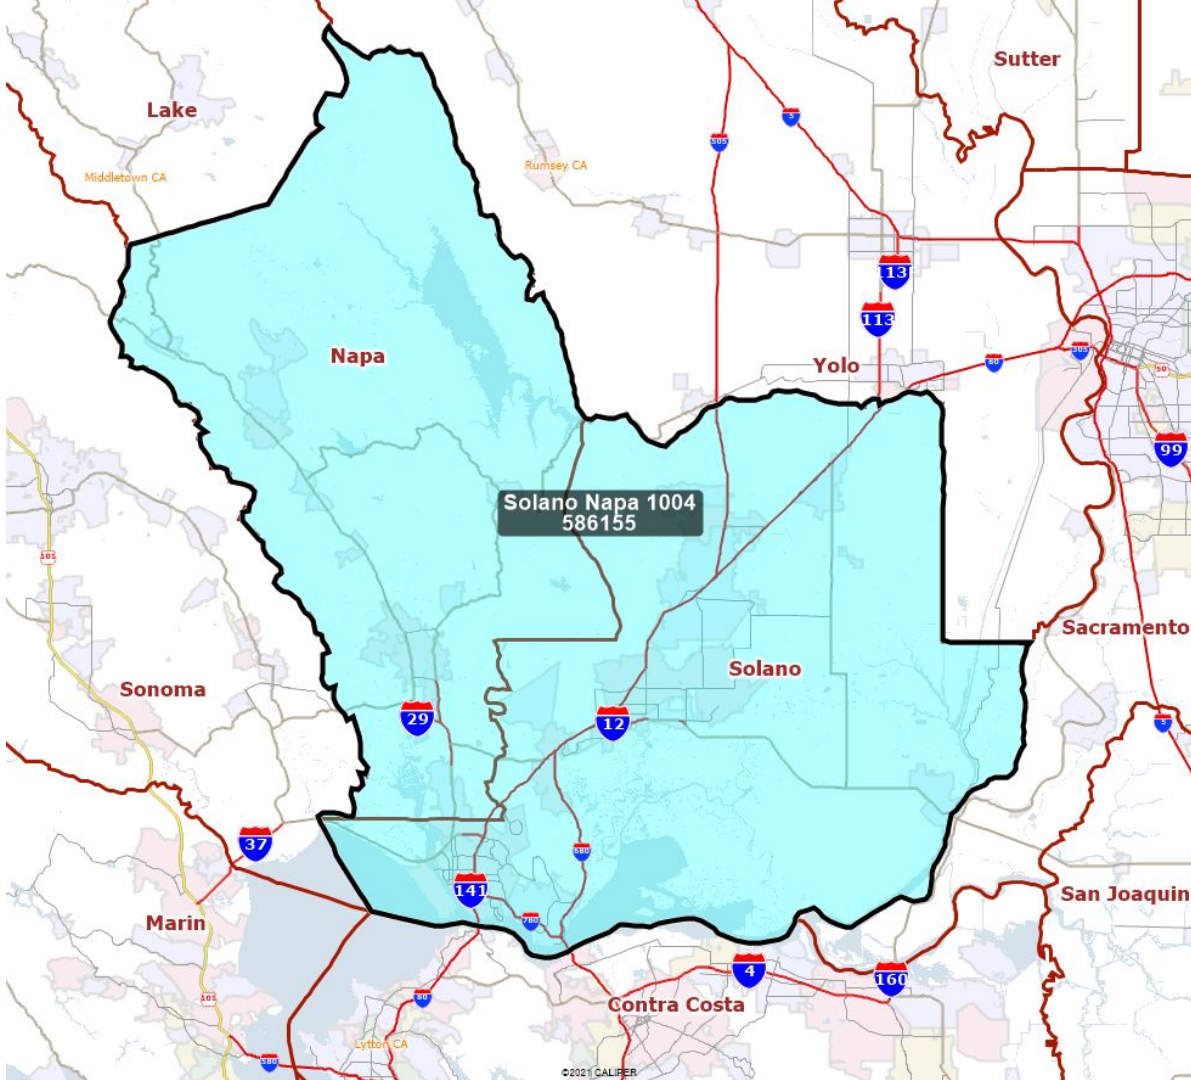

Visualizations: Mid and Southern Coastline

Week of October 4, 2021

Visualizations Label:

NameOfVisualization_Date
Total Population

Napa and Solano Counties

Contra Costa County

East Bay

Alameda County

CD 17 and CD 18

Mid Coastline

SMatStaClaCoast 1004
353687

Ventura County