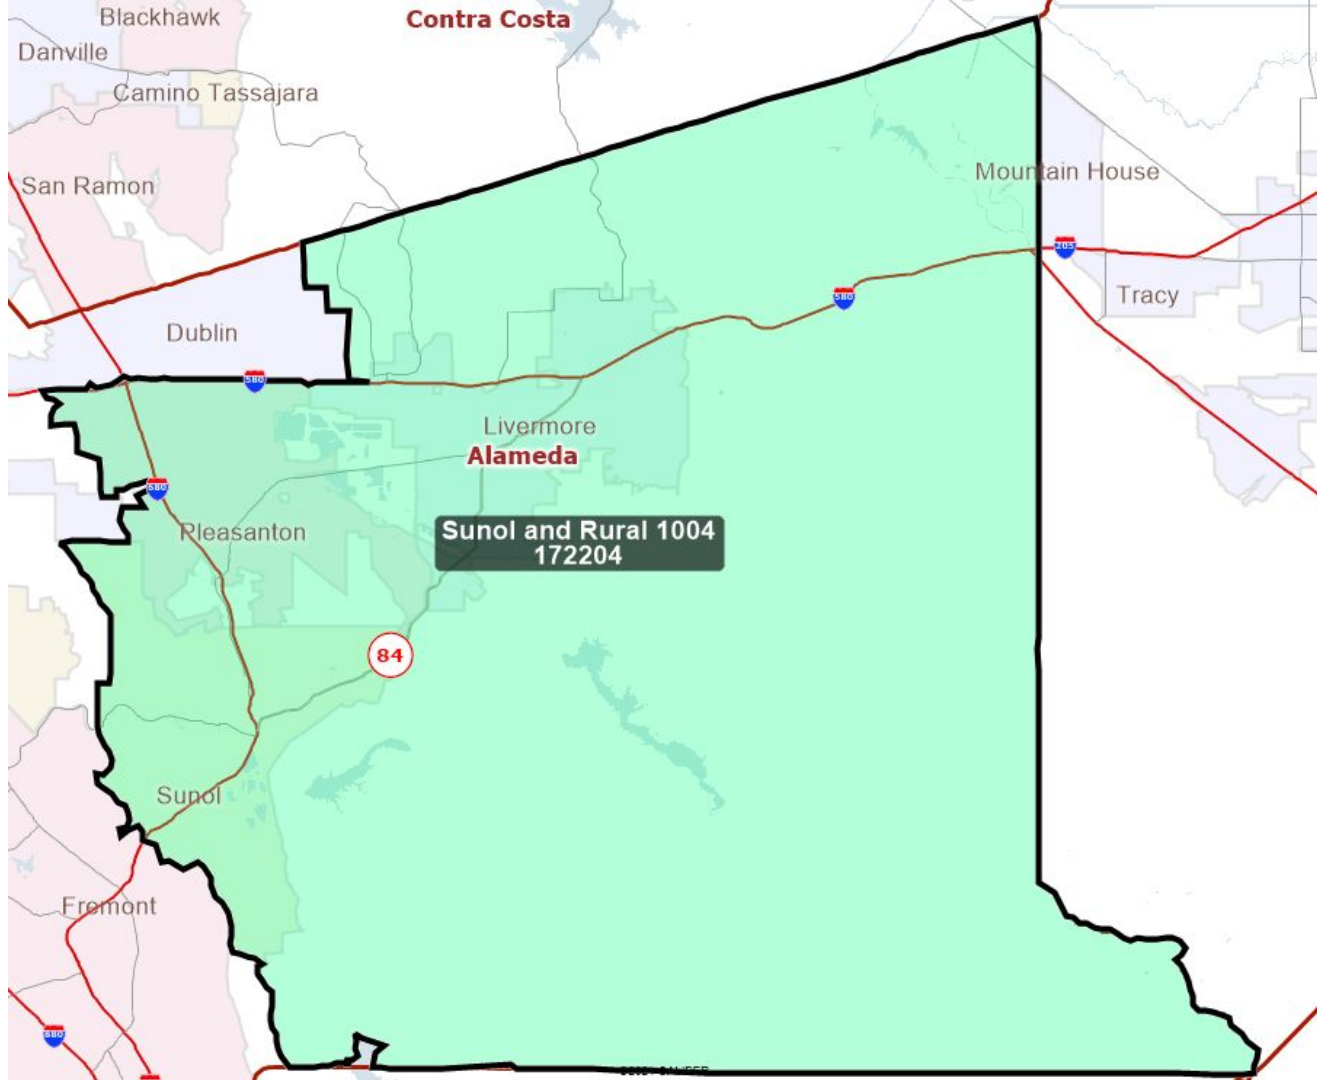

Visualizations: Mid and Southern Coastline

Week of October 4, 2021

Visualizations Label:

NameOfVisualization_Date
Total Population

Napa and Solano Counties

Contra Costa County

East Bay

Alameda County

CD 17 and CD 18

Mid Coastline

SMatStaClaCoast 1004
353687

Ventura County