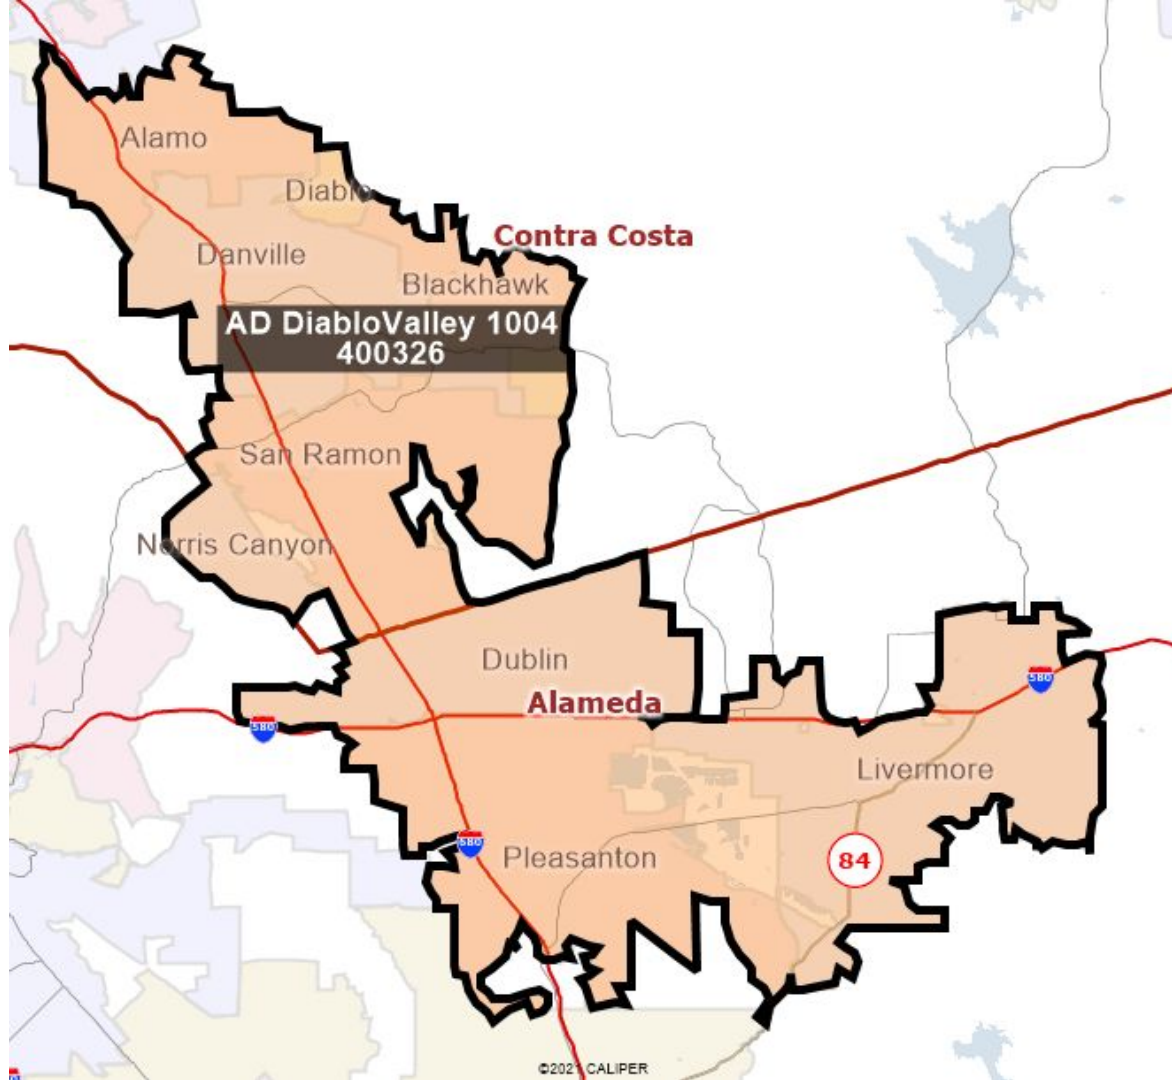

Visualizations: Mid and Southern Coastline

Week of October 4, 2021

Visualizations Label:

NameOfVisualization_Date
Total Population

Napa and Solano Counties

Contra Costa County

East Bay

Alameda County

CD 17 and CD 18

Mid Coastline

SMatStaClaCoast 1004
353687

Ventura County