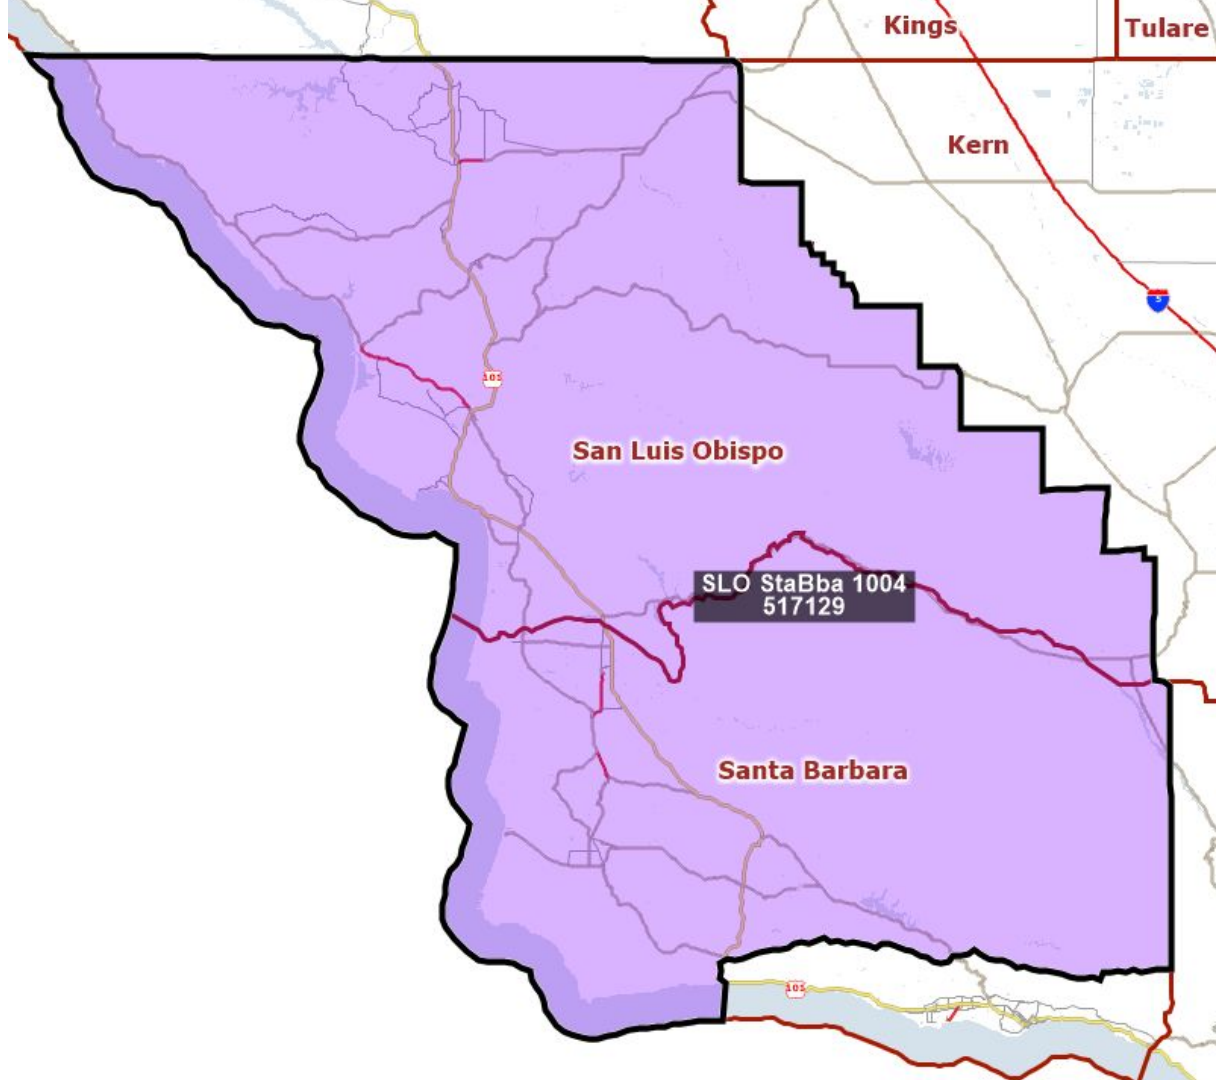

Visualizations: Mid and Southern Coastline

Week of October 4, 2021

Visualizations Label:

NameOfVisualization_Date
Total Population

Napa and Solano Counties

Contra Costa County

East Bay

Alameda County

CD 17 and CD 18

Mid Coastline

SMatStaClaCoast 1004
353687

Ventura County