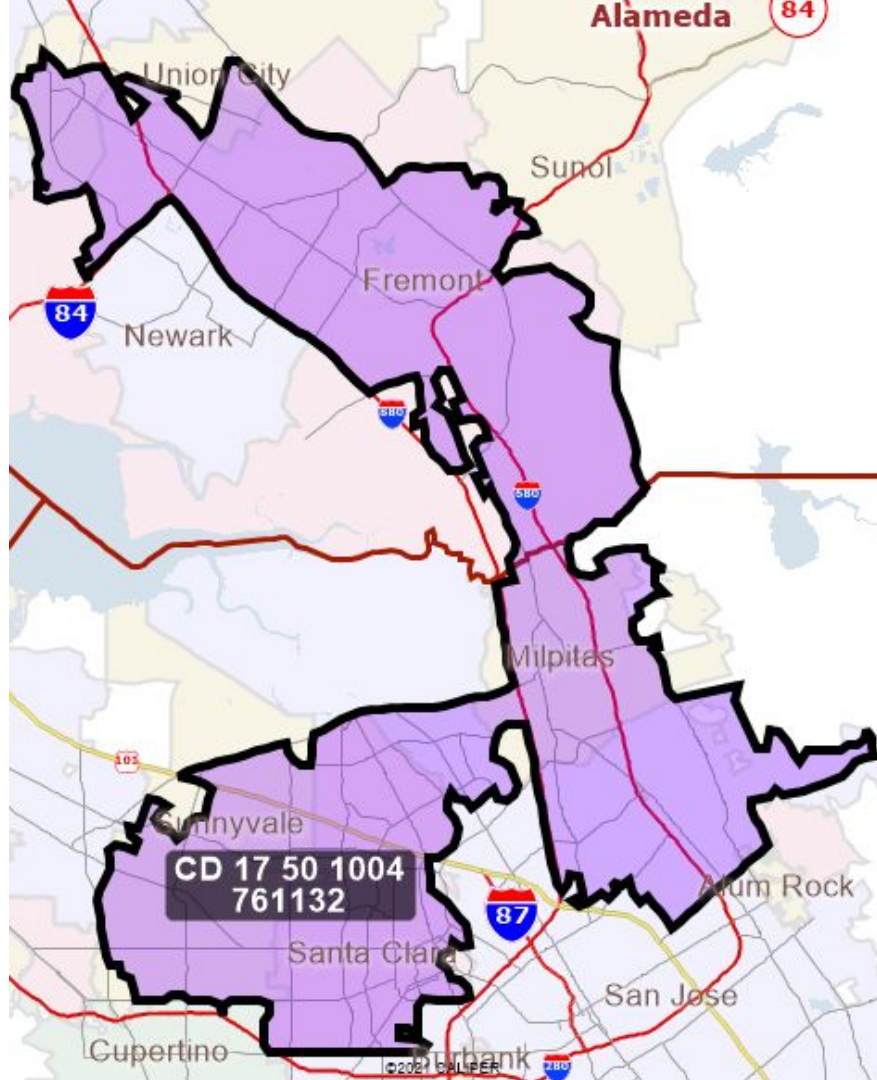

Visualizations: Mid and Southern Coastline

Week of October 4, 2021

Visualizations Label:

NameOfVisualization_Date
Total Population

Napa and Solano Counties

Contra Costa County

East Bay

Alameda County

CD 17 and CD 18

Mid Coastline

SMatStaClaCoast 1004
353687

Ventura County