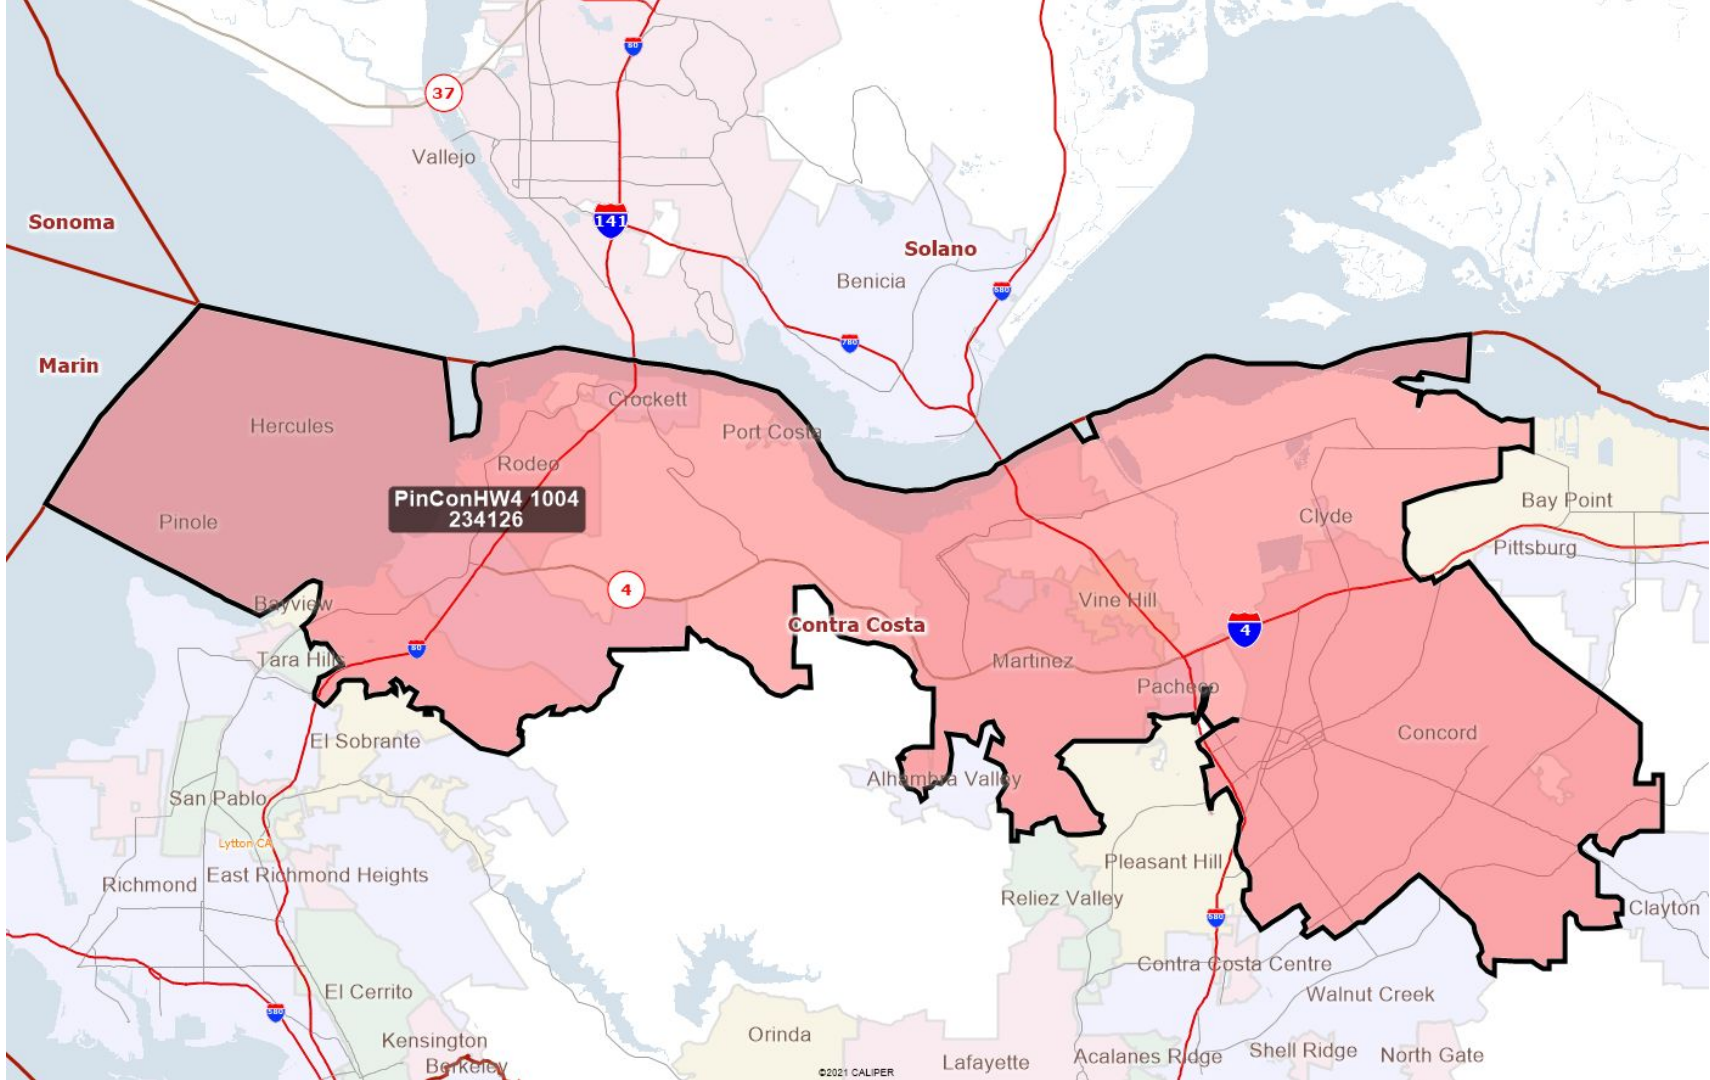

Visualizations: Mid and Southern Coastline

Week of October 4, 2021

Visualizations Label:

NameOfVisualization_Date
Total Population

Napa and Solano Counties

Contra Costa County

East Bay

Alameda County

CD 17 and CD 18

Mid Coastline

SMatStaClaCoast 1004
353687

Ventura County