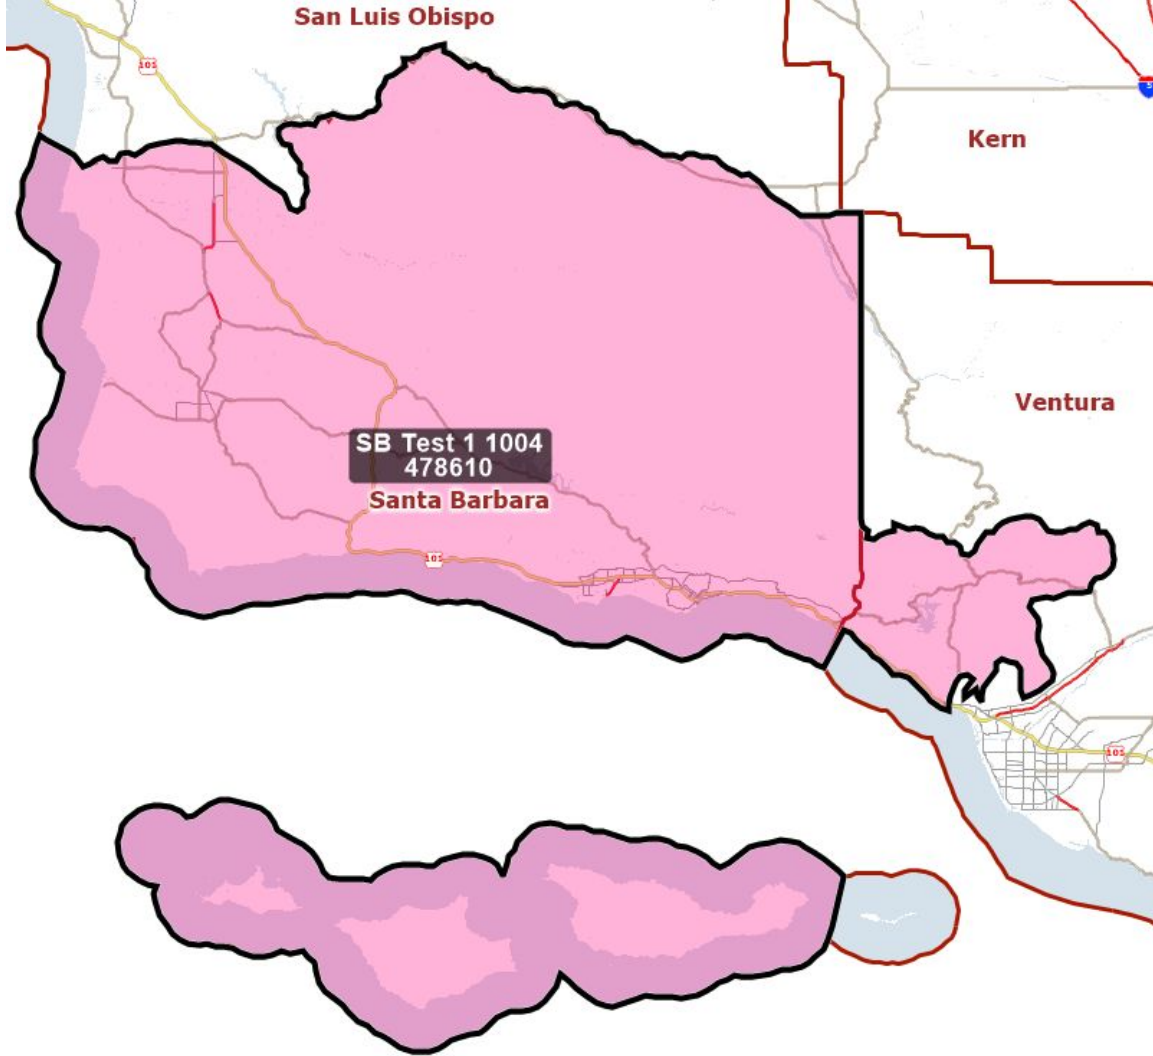

Visualizations: Mid and Southern Coastline

Week of October 4, 2021

Visualizations Label:

NameOfVisualization_Date
Total Population

Napa and Solano Counties

Contra Costa County

East Bay

Alameda County

CD 17 and CD 18

Mid Coastline

SMatStaClaCoast 1004
353687

Ventura County