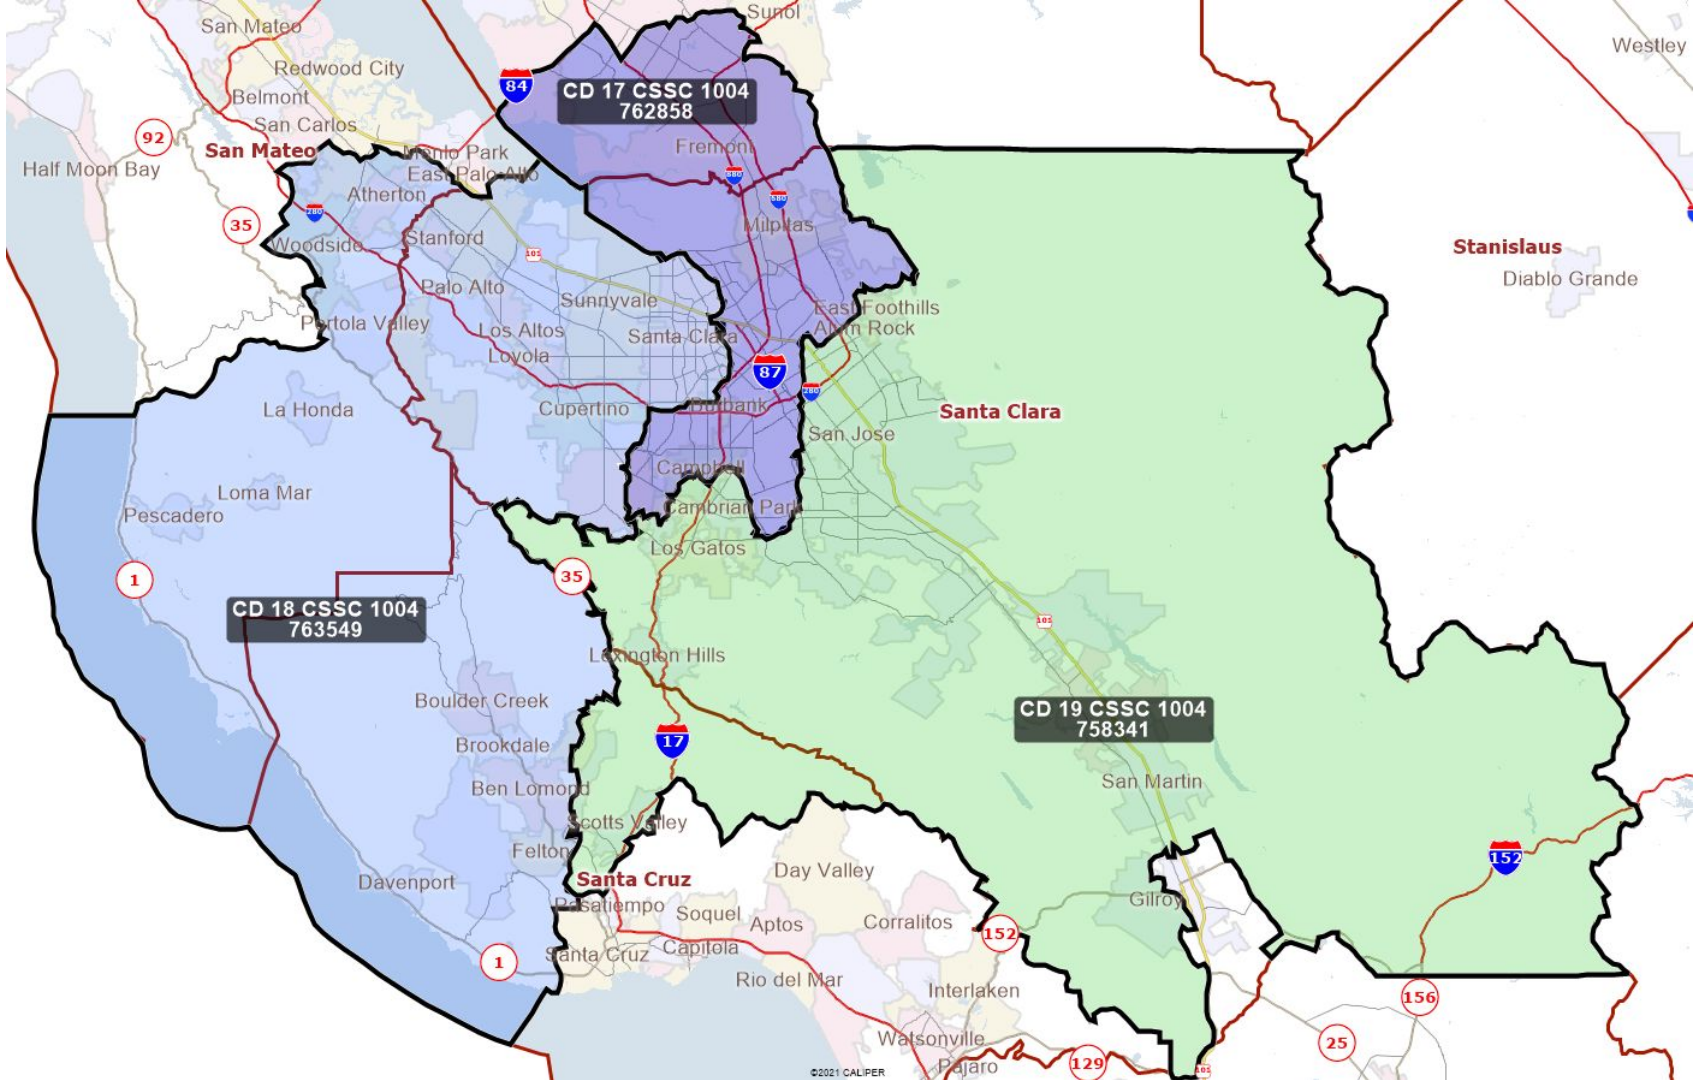

Visualizations: Mid and Southern Coastline

Week of October 4, 2021

Visualizations Label:

NameOfVisualization_Date
Total Population

Napa and Solano Counties

Contra Costa County

East Bay

Alameda County

CD 17 and CD 18

Mid Coastline

SMatStaClaCoast 1004
353687

Ventura County