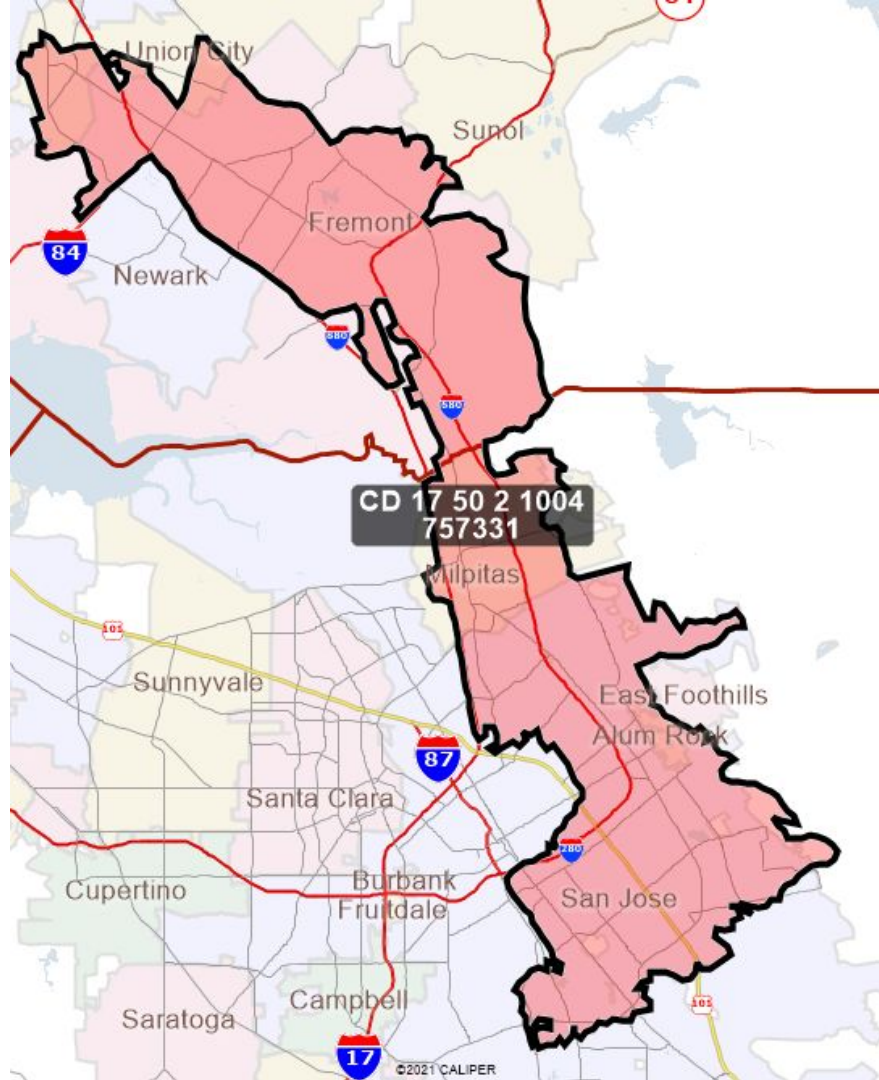

Visualizations: Mid and Southern Coastline

Week of October 4, 2021

Visualizations Label:

NameOfVisualization_Date
Total Population

Napa and Solano Counties

Contra Costa County

East Bay

Alameda County

CD 17 and CD 18

Mid Coastline

SMatStaClaCoast 1004
353687

Ventura County