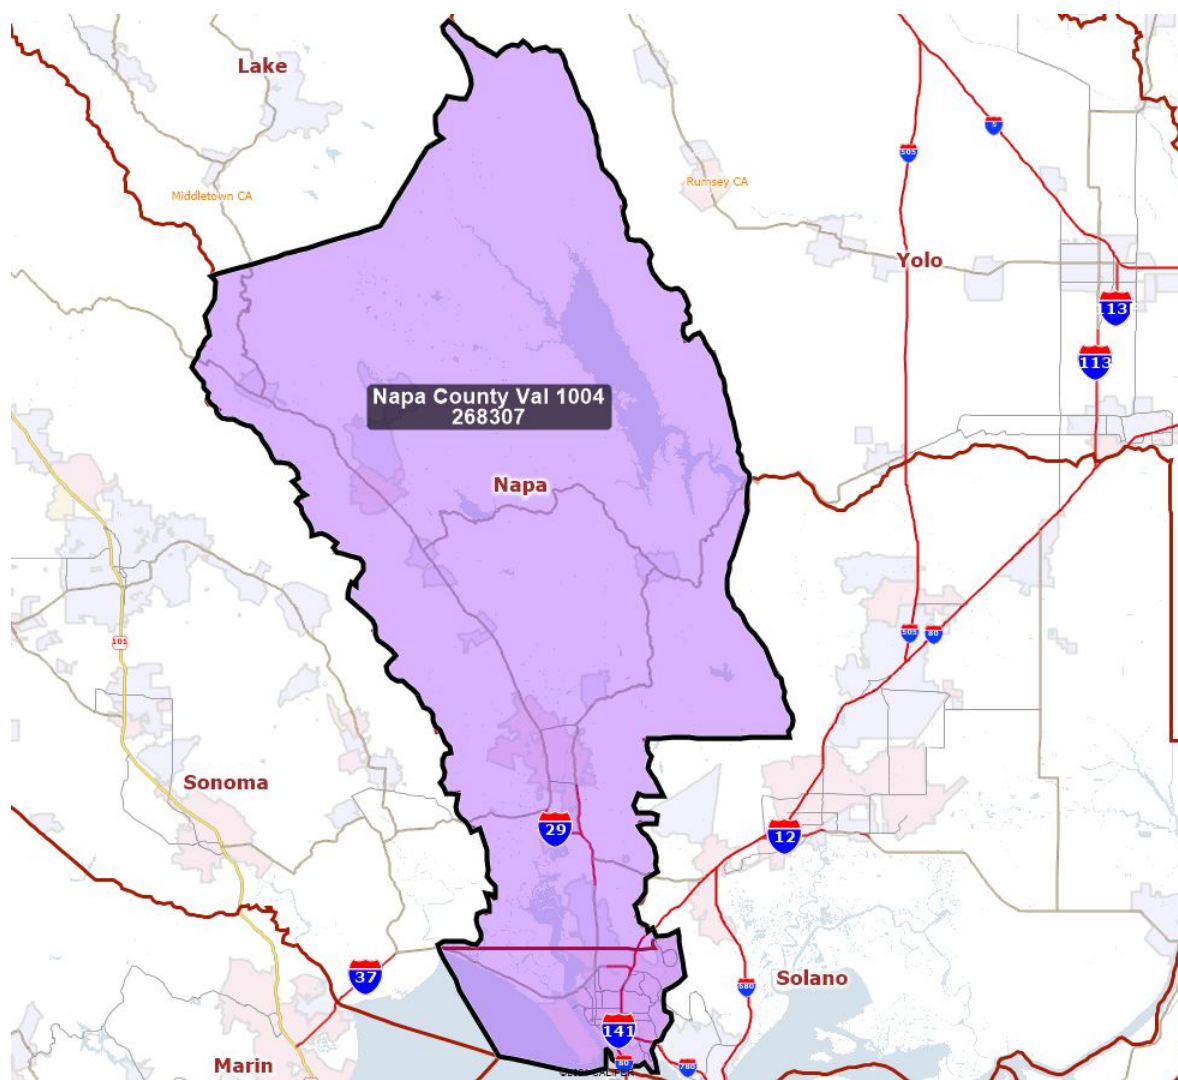

Visualizations: Mid and Southern Coastline

Week of October 4, 2021

Visualizations Label:

NameOfVisualization_Date
Total Population

Napa and Solano Counties

Contra Costa County

East Bay

Alameda County

CD 17 and CD 18

Mid Coastline

SMatStaClaCoast 1004
353687

Ventura County