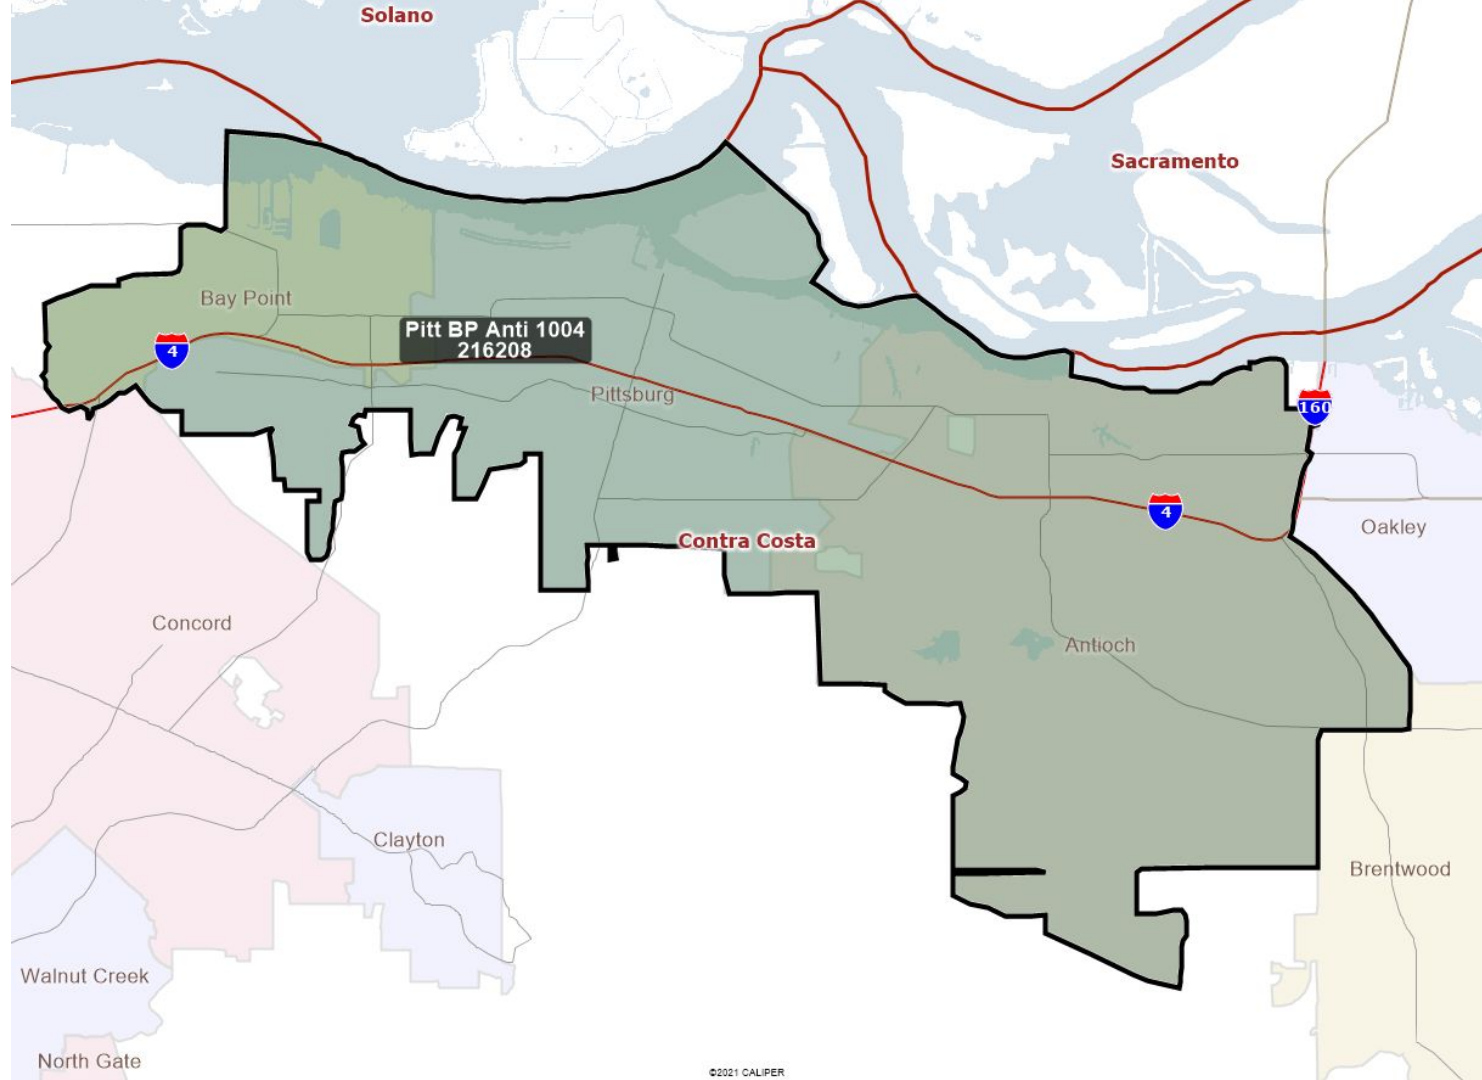

Visualizations: Mid and Southern Coastline

Week of October 4, 2021

Visualizations Label:

NameOfVisualization_Date
Total Population

Napa and Solano Counties

Contra Costa County

East Bay

Alameda County

CD 17 and CD 18

Mid Coastline

SMatStaClaCoast 1004
353687

Ventura County