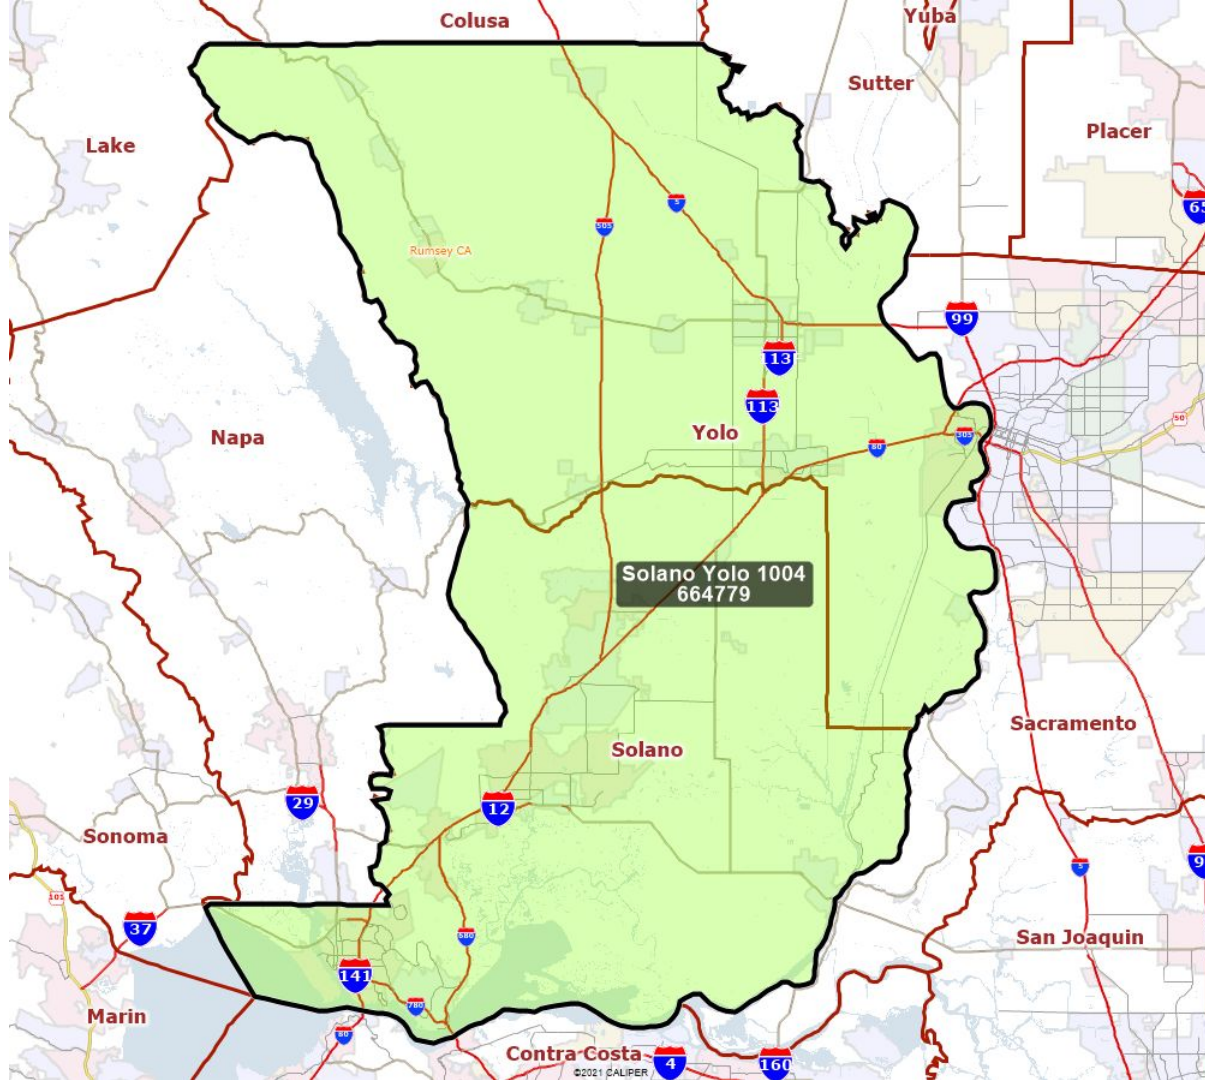

Visualizations: Mid and Southern Coastline

Week of October 4, 2021

Visualizations Label:

NameOfVisualization_Date
Total Population

Napa and Solano Counties

Contra Costa County

East Bay

Alameda County

CD 17 and CD 18

Mid Coastline

SMatStaClaCoast 1004
353687

Ventura County