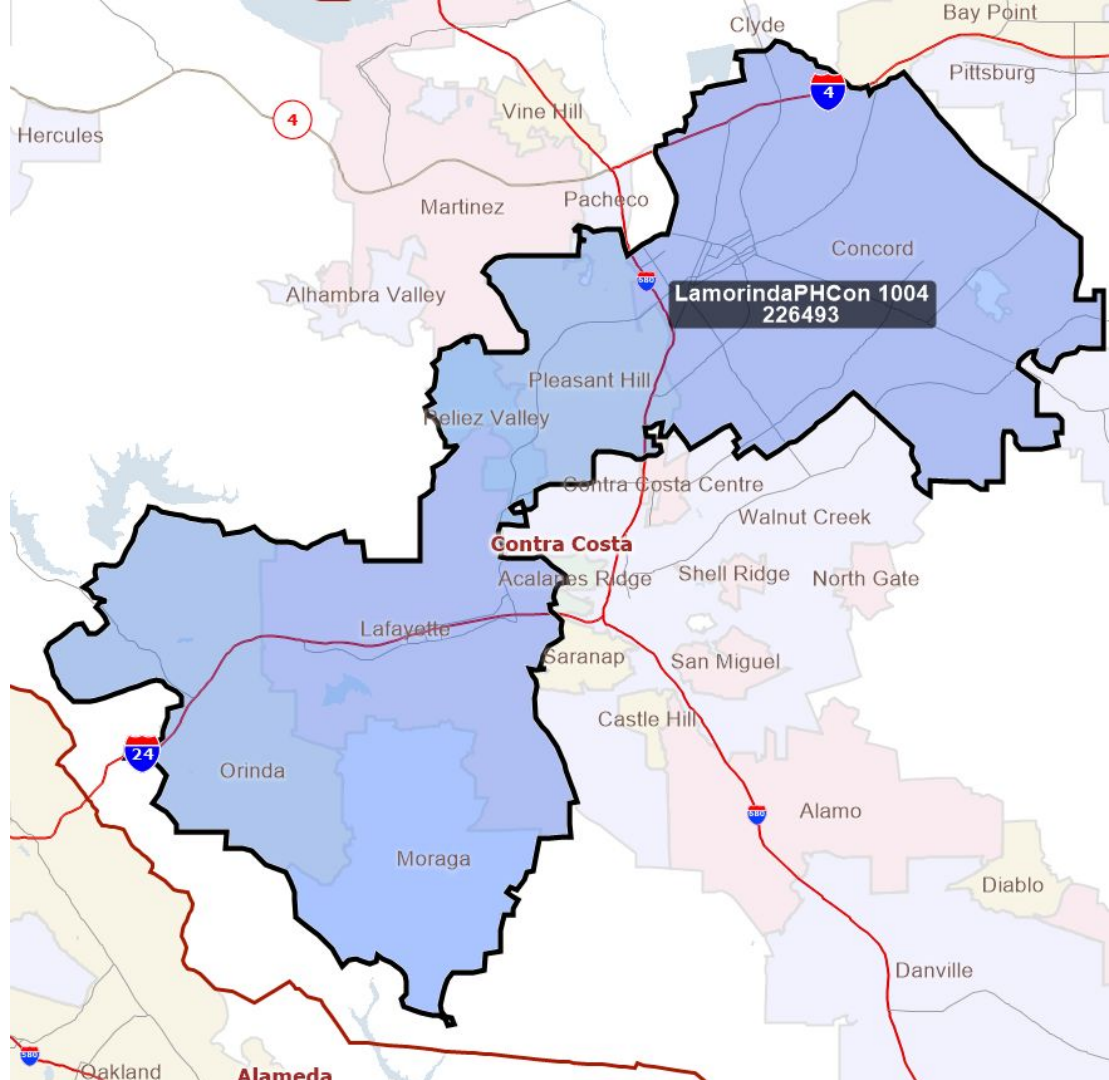

Visualizations: Mid and Southern Coastline

Week of October 4, 2021

Visualizations Label:

NameOfVisualization_Date
Total Population

Napa and Solano Counties

Contra Costa County

East Bay

Alameda County

CD 17 and CD 18

Mid Coastline

SMatStaClaCoast 1004
353687

Ventura County