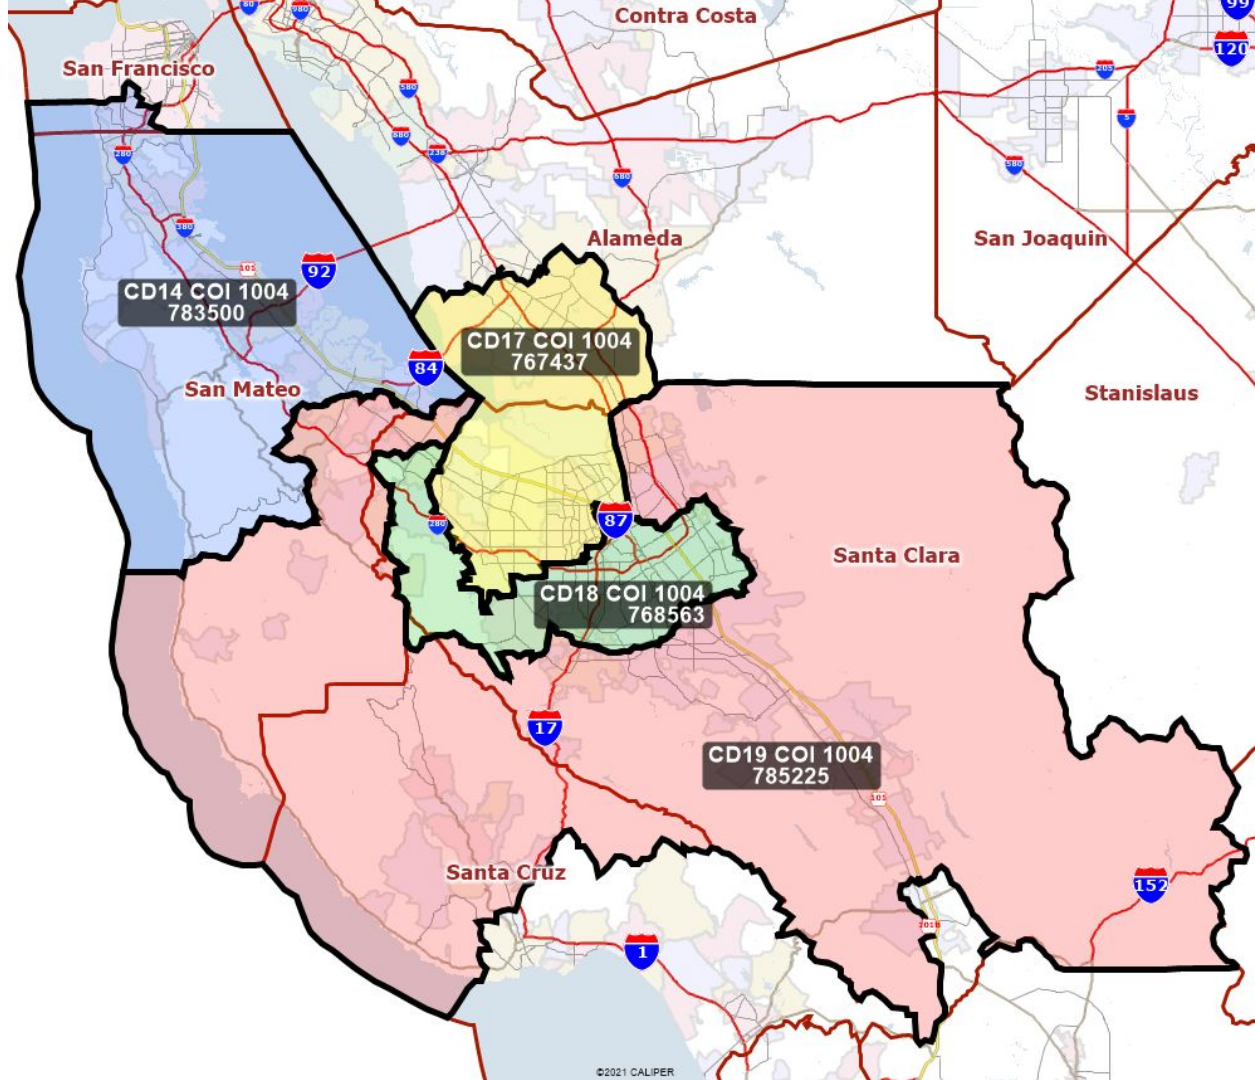

Visualizations: Mid and Southern Coastline

Week of October 4, 2021

Visualizations Label:

NameOfVisualization_Date
Total Population

Napa and Solano Counties

Contra Costa County

East Bay

Alameda County

CD 17 and CD 18

Mid Coastline

SMatStaClaCoast 1004
353687

Ventura County