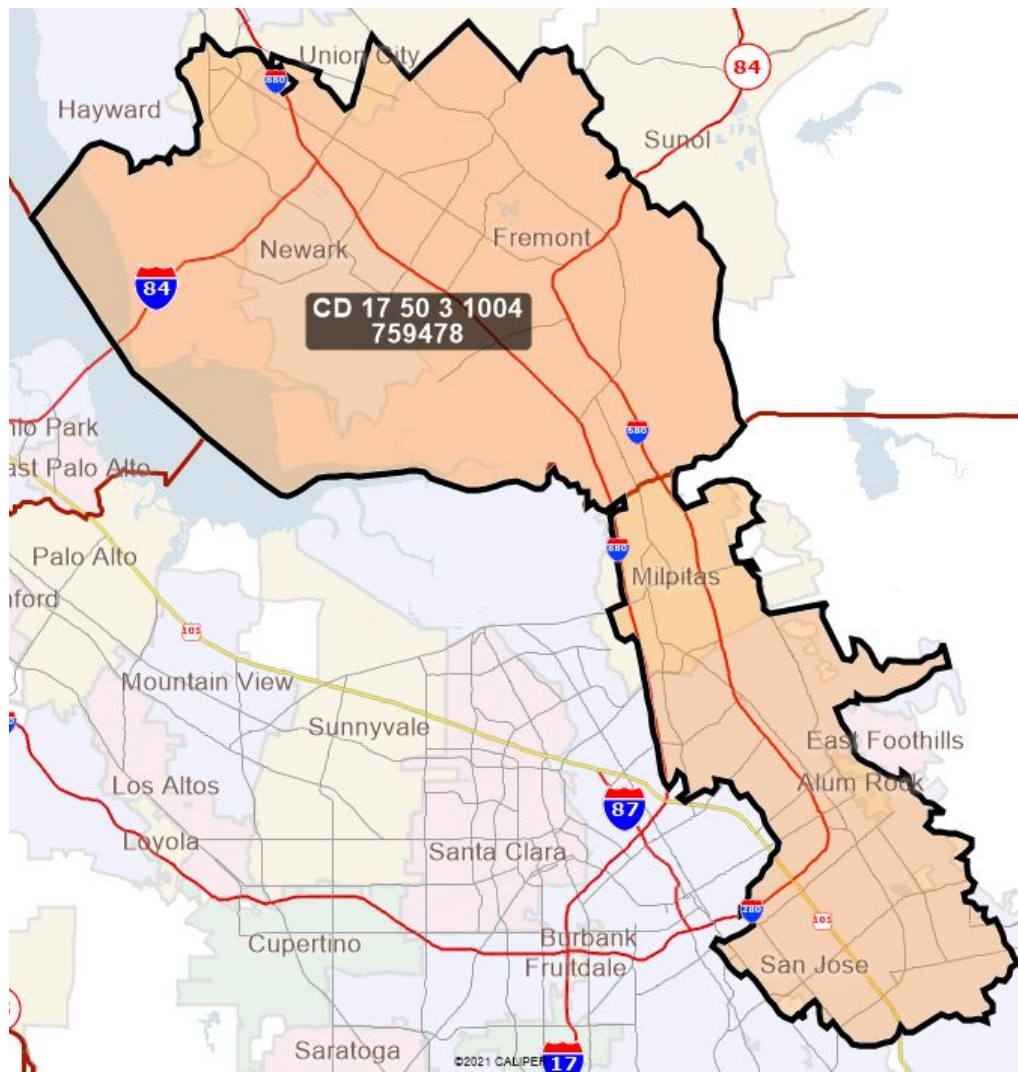

Visualizations: Mid and Southern Coastline

Week of October 4, 2021

Visualizations Label:

NameOfVisualization_Date
Total Population

Napa and Solano Counties

Contra Costa County

East Bay

Alameda County

CD 17 and CD 18

Mid Coastline

SMatStaClaCoast 1004
353687

Ventura County