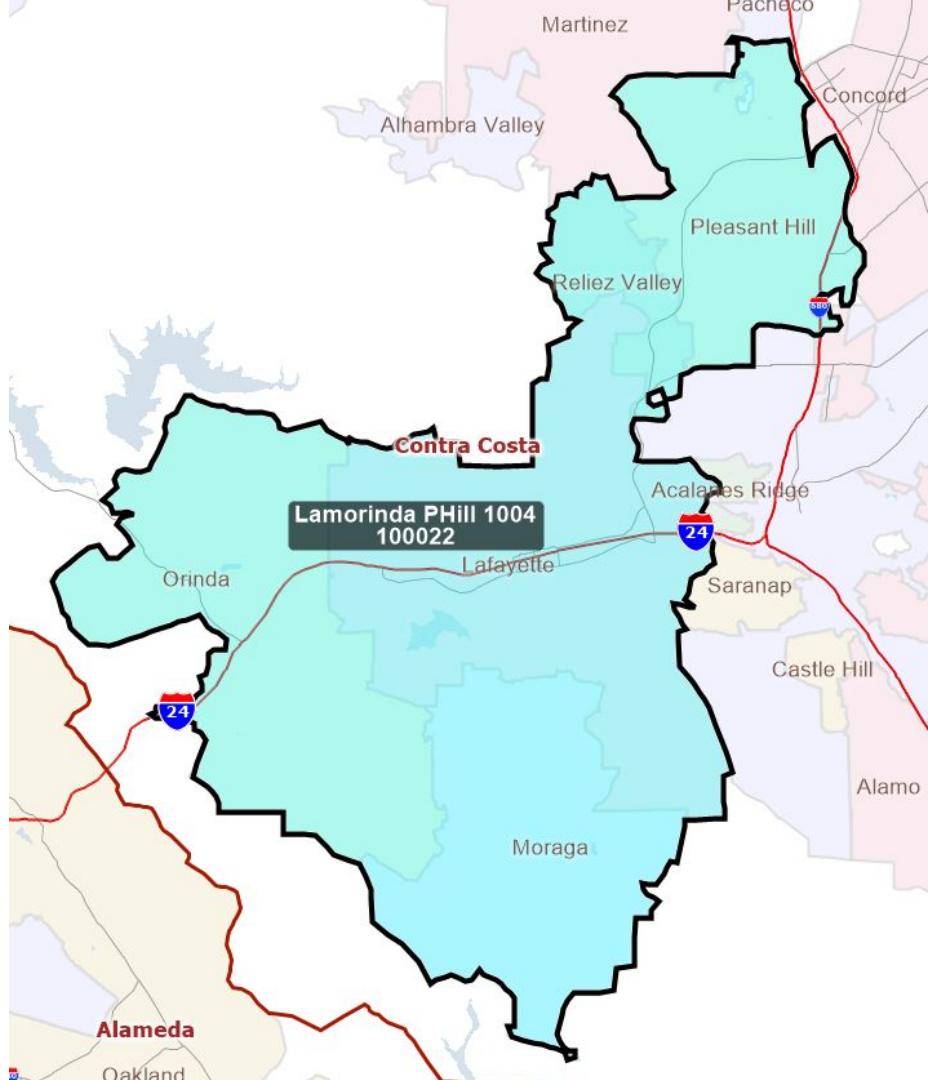

Visualizations: Mid and Southern Coastline

Week of October 4, 2021

Visualizations Label:

NameOfVisualization_Date
Total Population

Napa and Solano Counties

Contra Costa County

East Bay

Alameda County

CD 17 and CD 18

Mid Coastline

SMatStaClaCoast 1004
353687

Ventura County