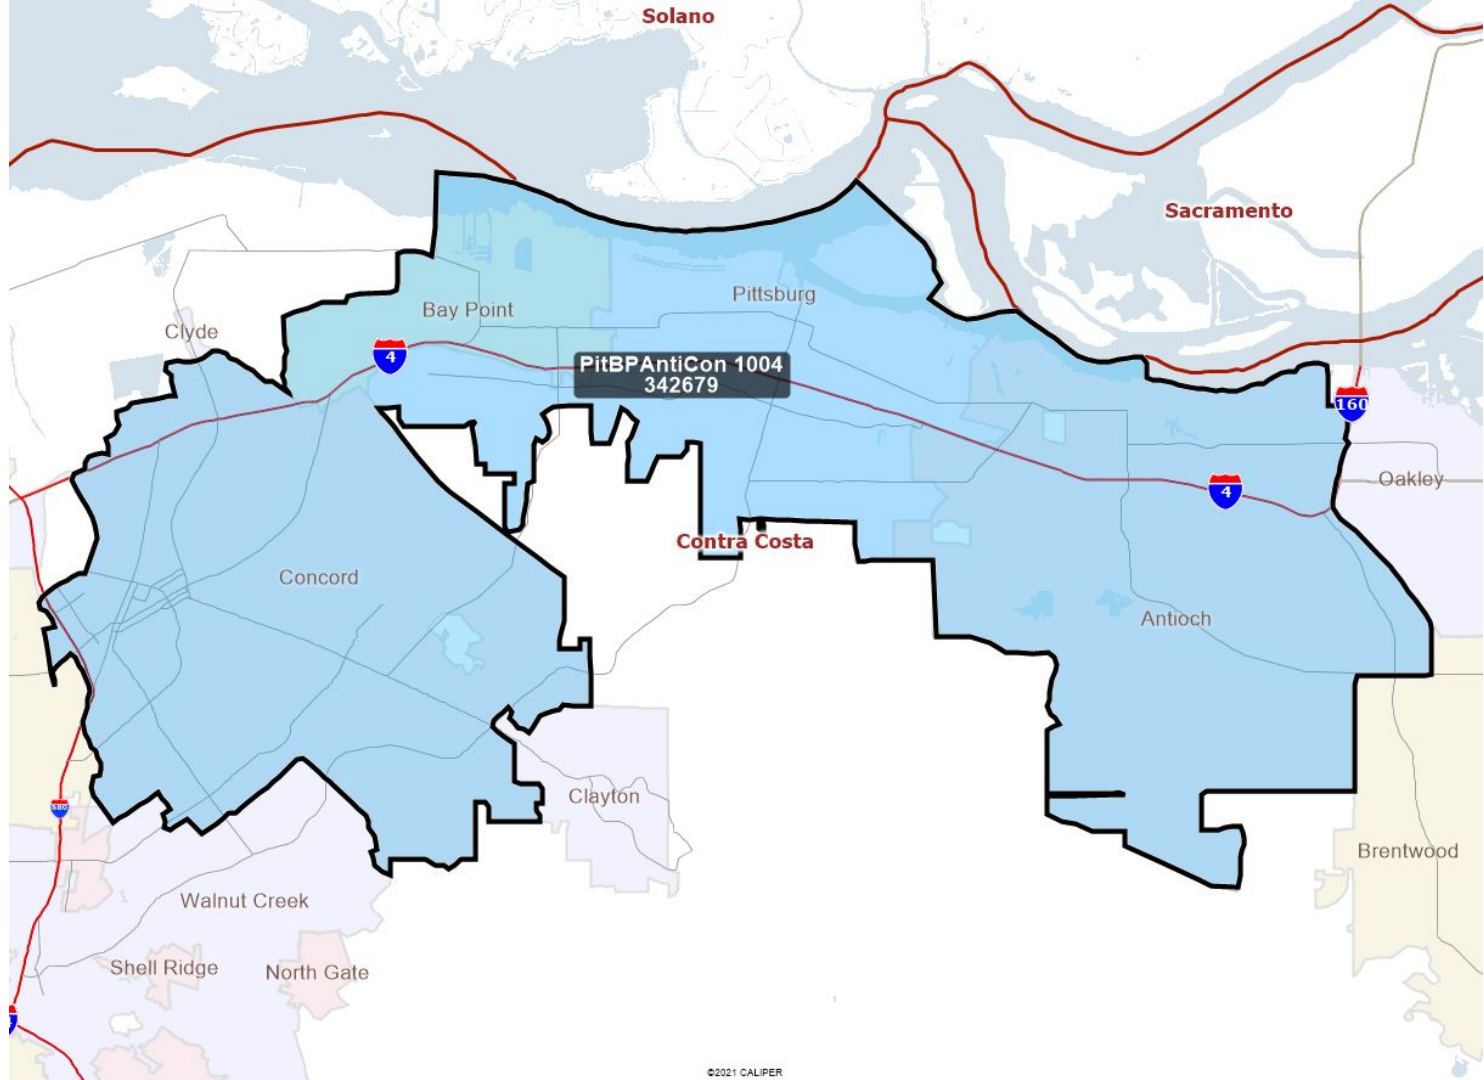

Visualizations: Mid and Southern Coastline

Week of October 4, 2021

Visualizations Label:

NameOfVisualization_Date
Total Population

Napa and Solano Counties

Contra Costa County

East Bay

Alameda County

CD 17 and CD 18

Mid Coastline

SMatStaClaCoast 1004
353687

Ventura County