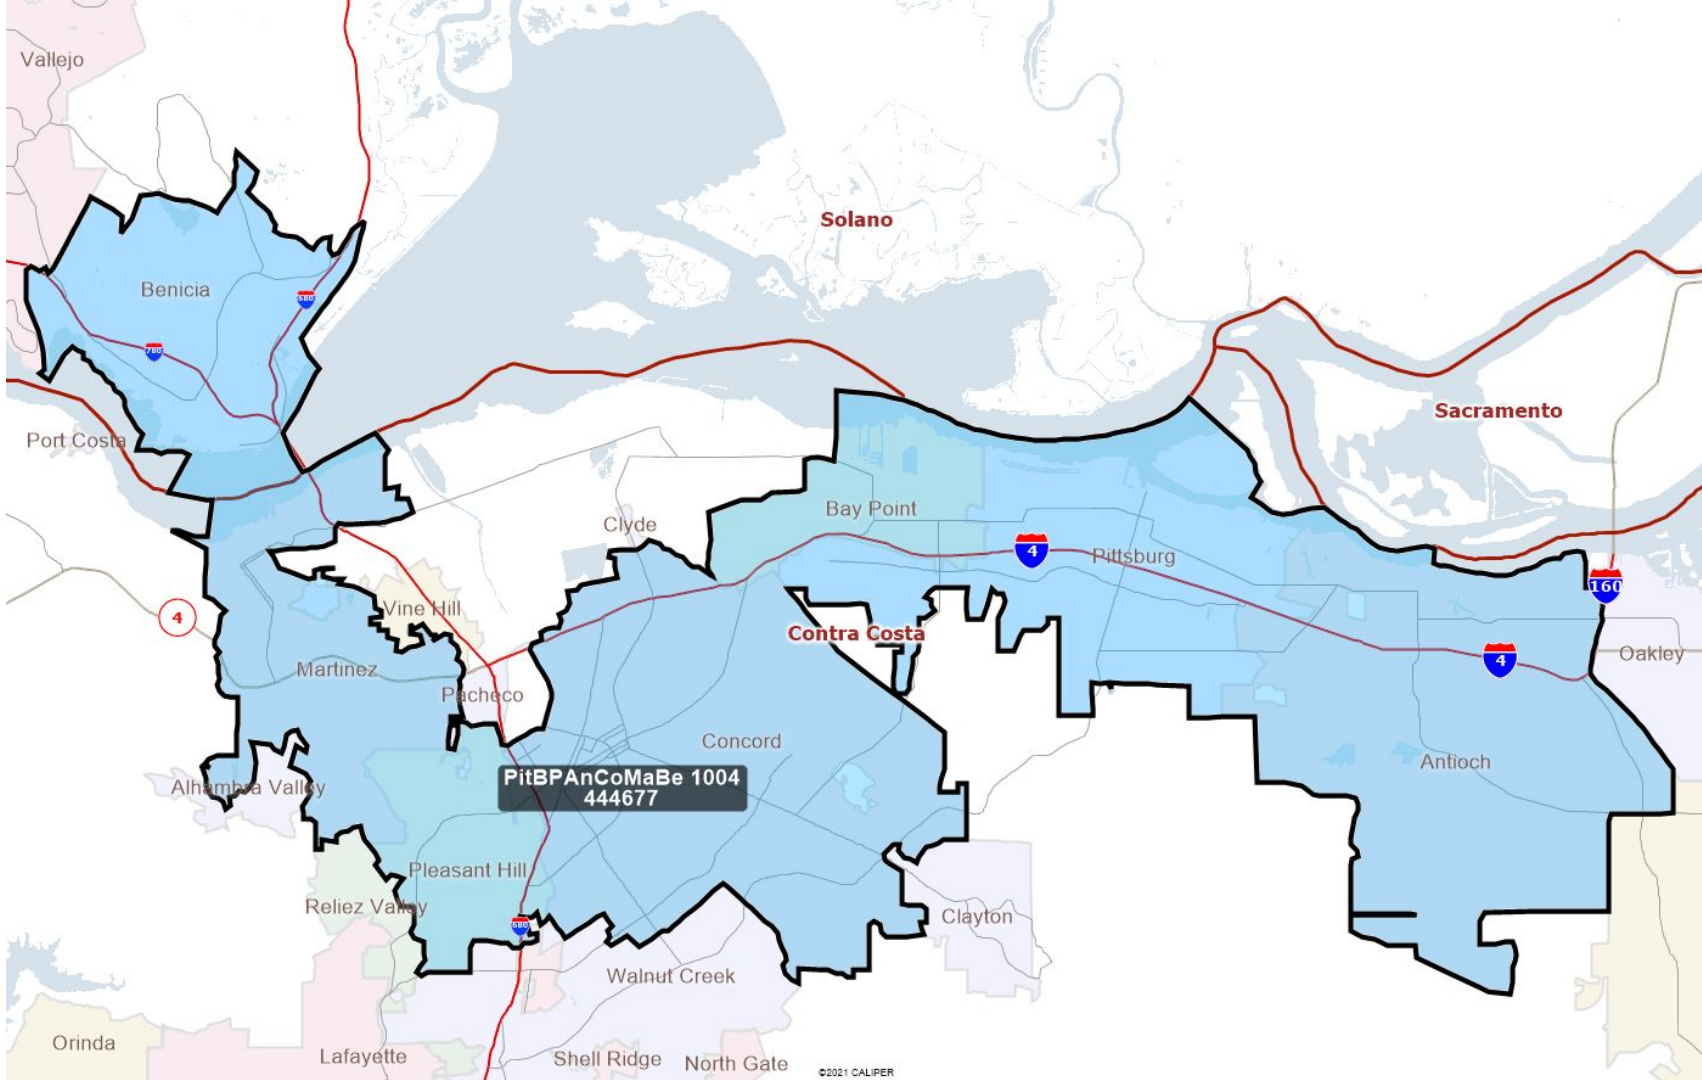

Visualizations: Mid and Southern Coastline

Week of October 4, 2021

Visualizations Label:

NameOfVisualization_Date
Total Population

Napa and Solano Counties

Contra Costa County

East Bay

Alameda County

CD 17 and CD 18

Mid Coastline

SMatStaClaCoast 1004
353687

Ventura County