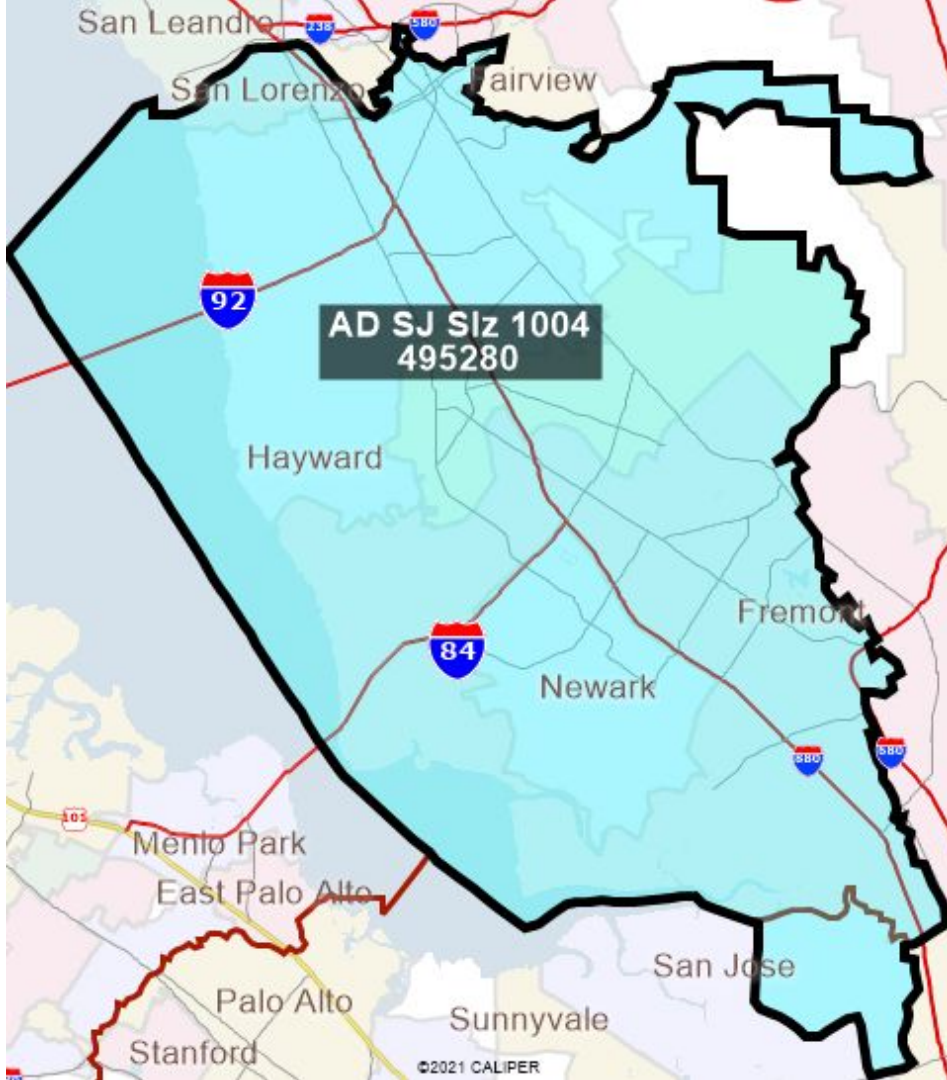

Visualizations: Mid and Southern Coastline

Week of October 4, 2021

Visualizations Label:

NameOfVisualization_Date
Total Population

Napa and Solano Counties

Contra Costa County

East Bay

Alameda County

CD 17 and CD 18

Mid Coastline

SMatStaClaCoast 1004
353687

Ventura County