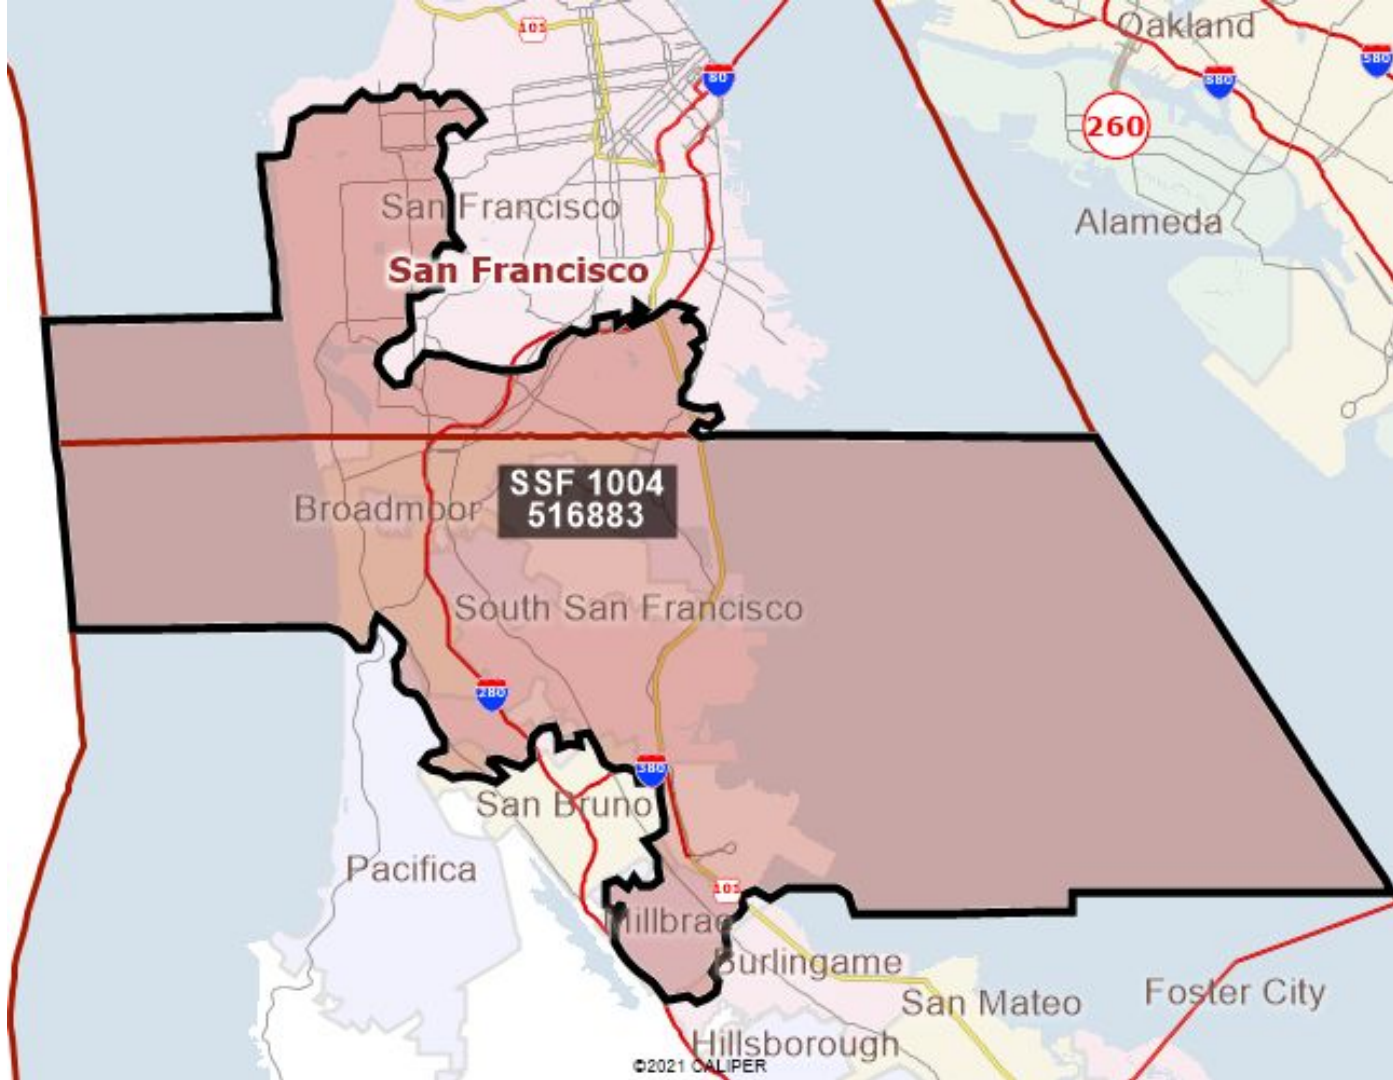

Visualizations: Mid and Southern Coastline

Week of October 4, 2021

Visualizations Label:

NameOfVisualization_Date
Total Population

Napa and Solano Counties

Contra Costa County

East Bay

Alameda County

CD 17 and CD 18

Mid Coastline

SMatStaClaCoast 1004
353687

Ventura County