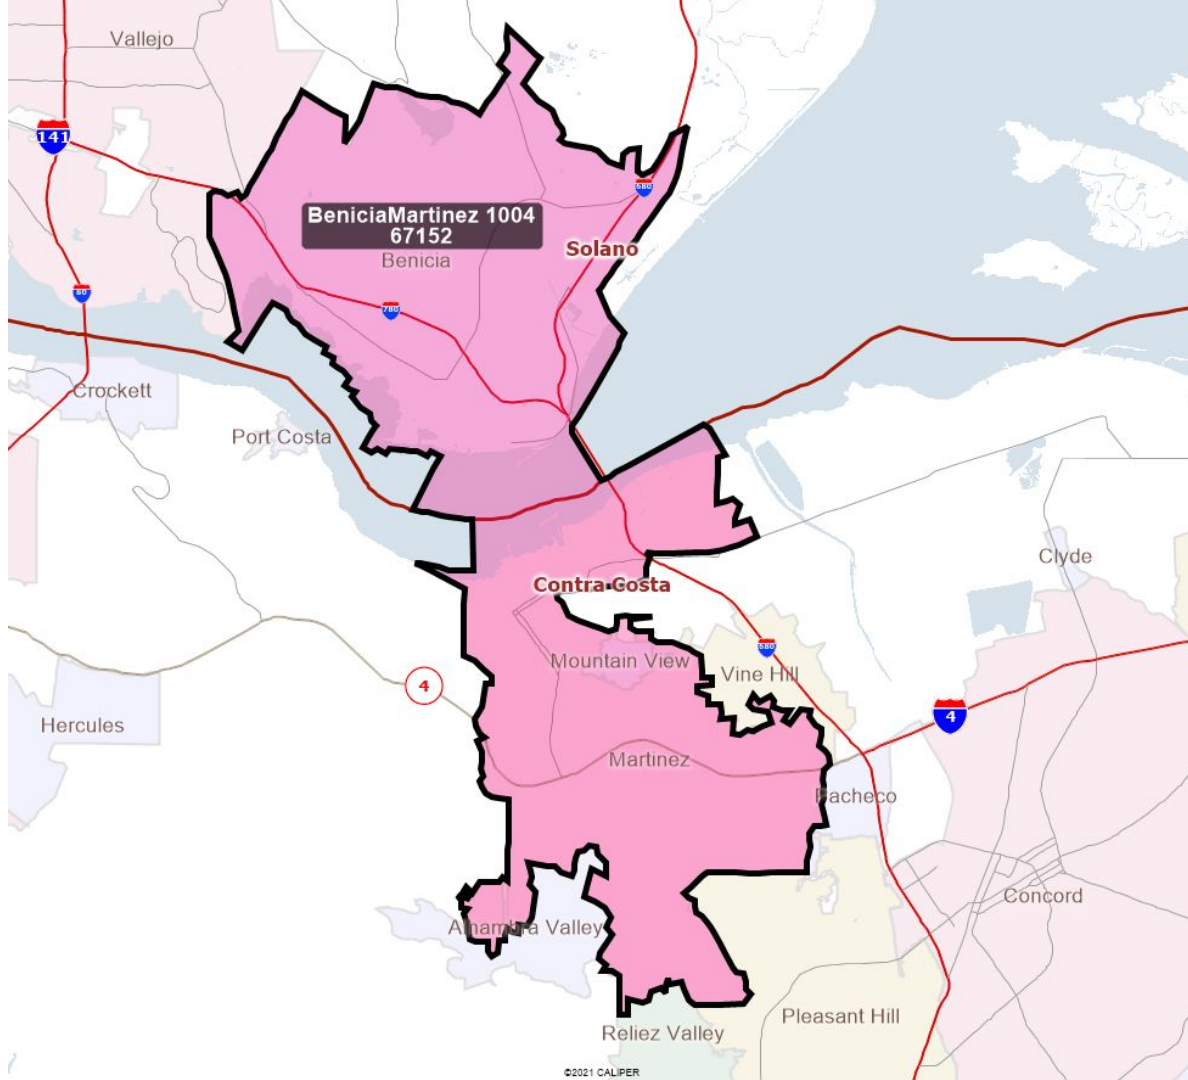

Visualizations: Mid and Southern Coastline

Week of October 4, 2021

Visualizations Label:

NameOfVisualization_Date
Total Population

Napa and Solano Counties

Contra Costa County

East Bay

Alameda County

CD 17 and CD 18

Mid Coastline

SMatStaClaCoast 1004
353687

Ventura County