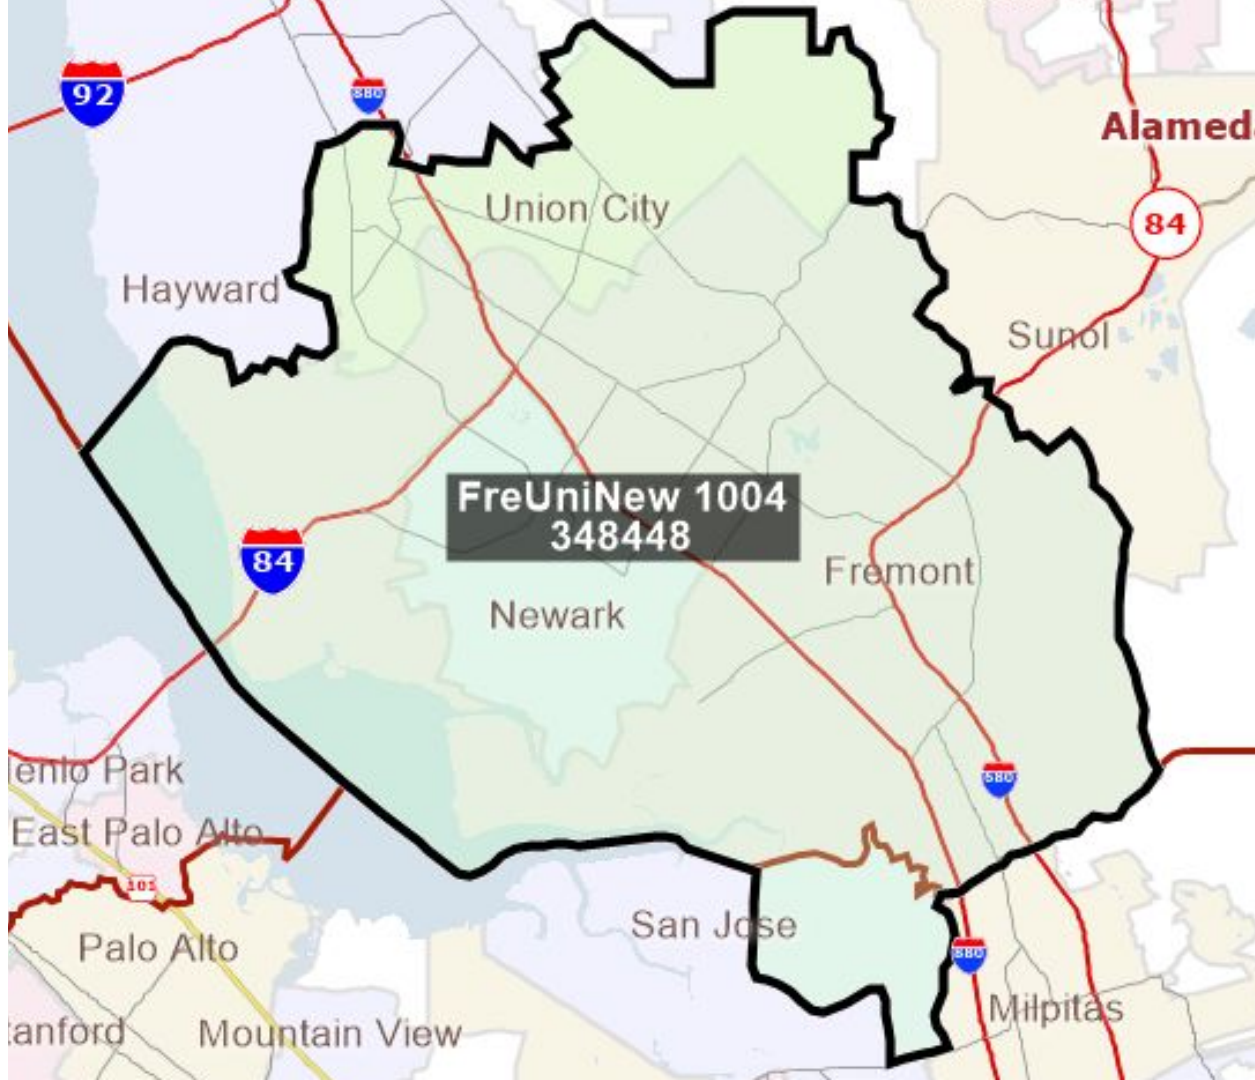

Visualizations: Mid and Southern Coastline

Week of October 4, 2021

Visualizations Label:

NameOfVisualization_Date
Total Population

Napa and Solano Counties

Contra Costa County

East Bay

Alameda County

CD 17 and CD 18

Mid Coastline

SMatStaClaCoast 1004
353687

Ventura County