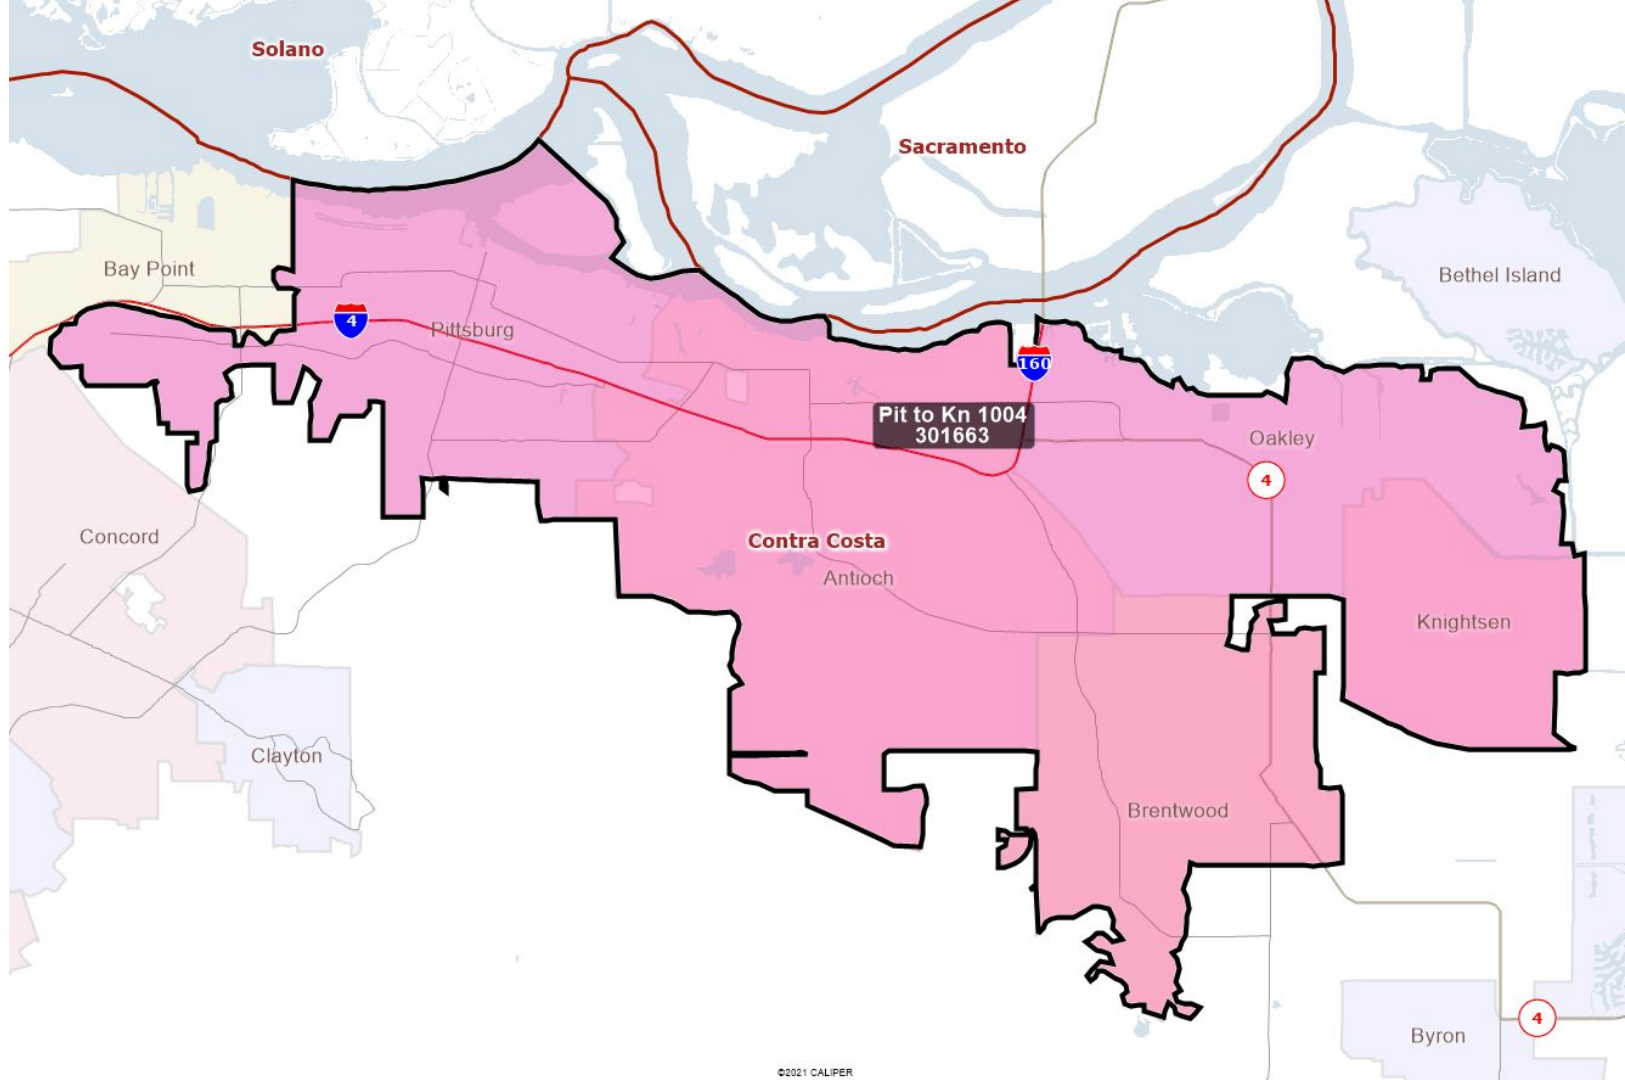

Visualizations: Mid and Southern Coastline

Week of October 4, 2021

Visualizations Label:

NameOfVisualization_Date
Total Population

Napa and Solano Counties

Contra Costa County

East Bay

Alameda County

CD 17 and CD 18

Mid Coastline

SMatStaClaCoast 1004
353687

Ventura County