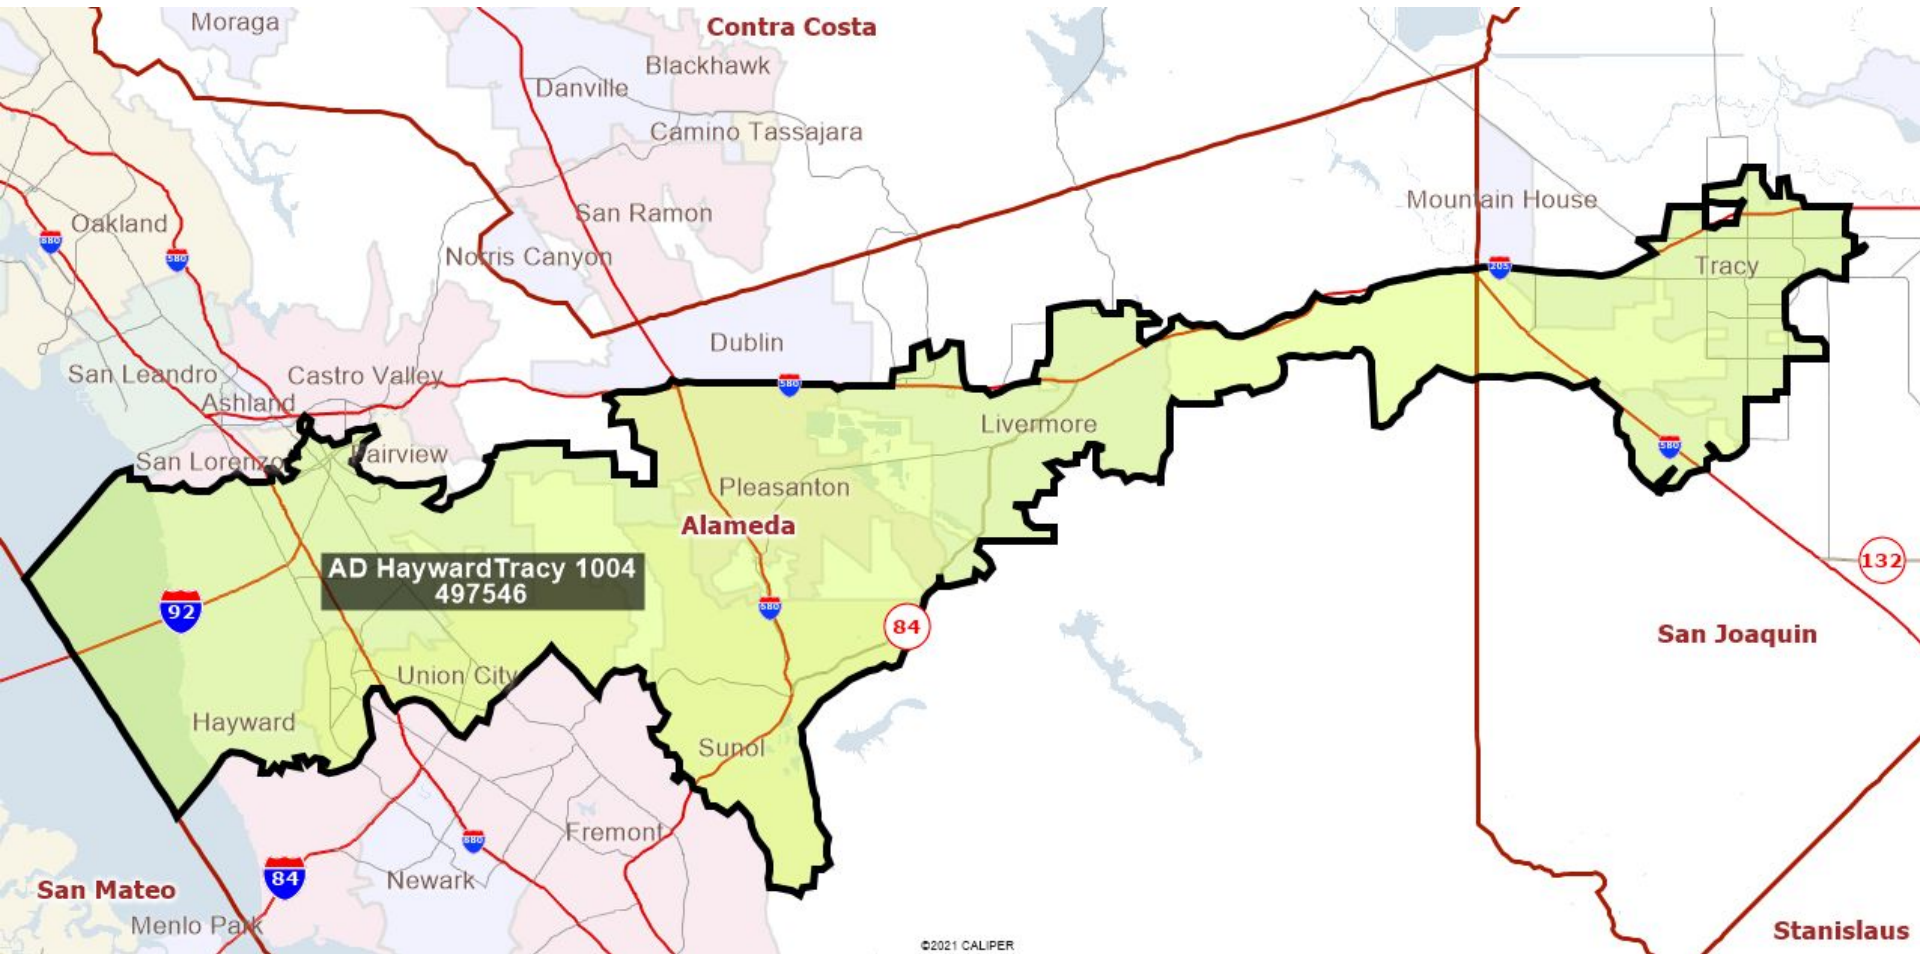

Visualizations: Mid and Southern Coastline

Week of October 4, 2021

Visualizations Label:

NameOfVisualization_Date
Total Population

Napa and Solano Counties

Contra Costa County

East Bay

Alameda County

CD 17 and CD 18

Mid Coastline

SMatStaClaCoast 1004
353687

Ventura County