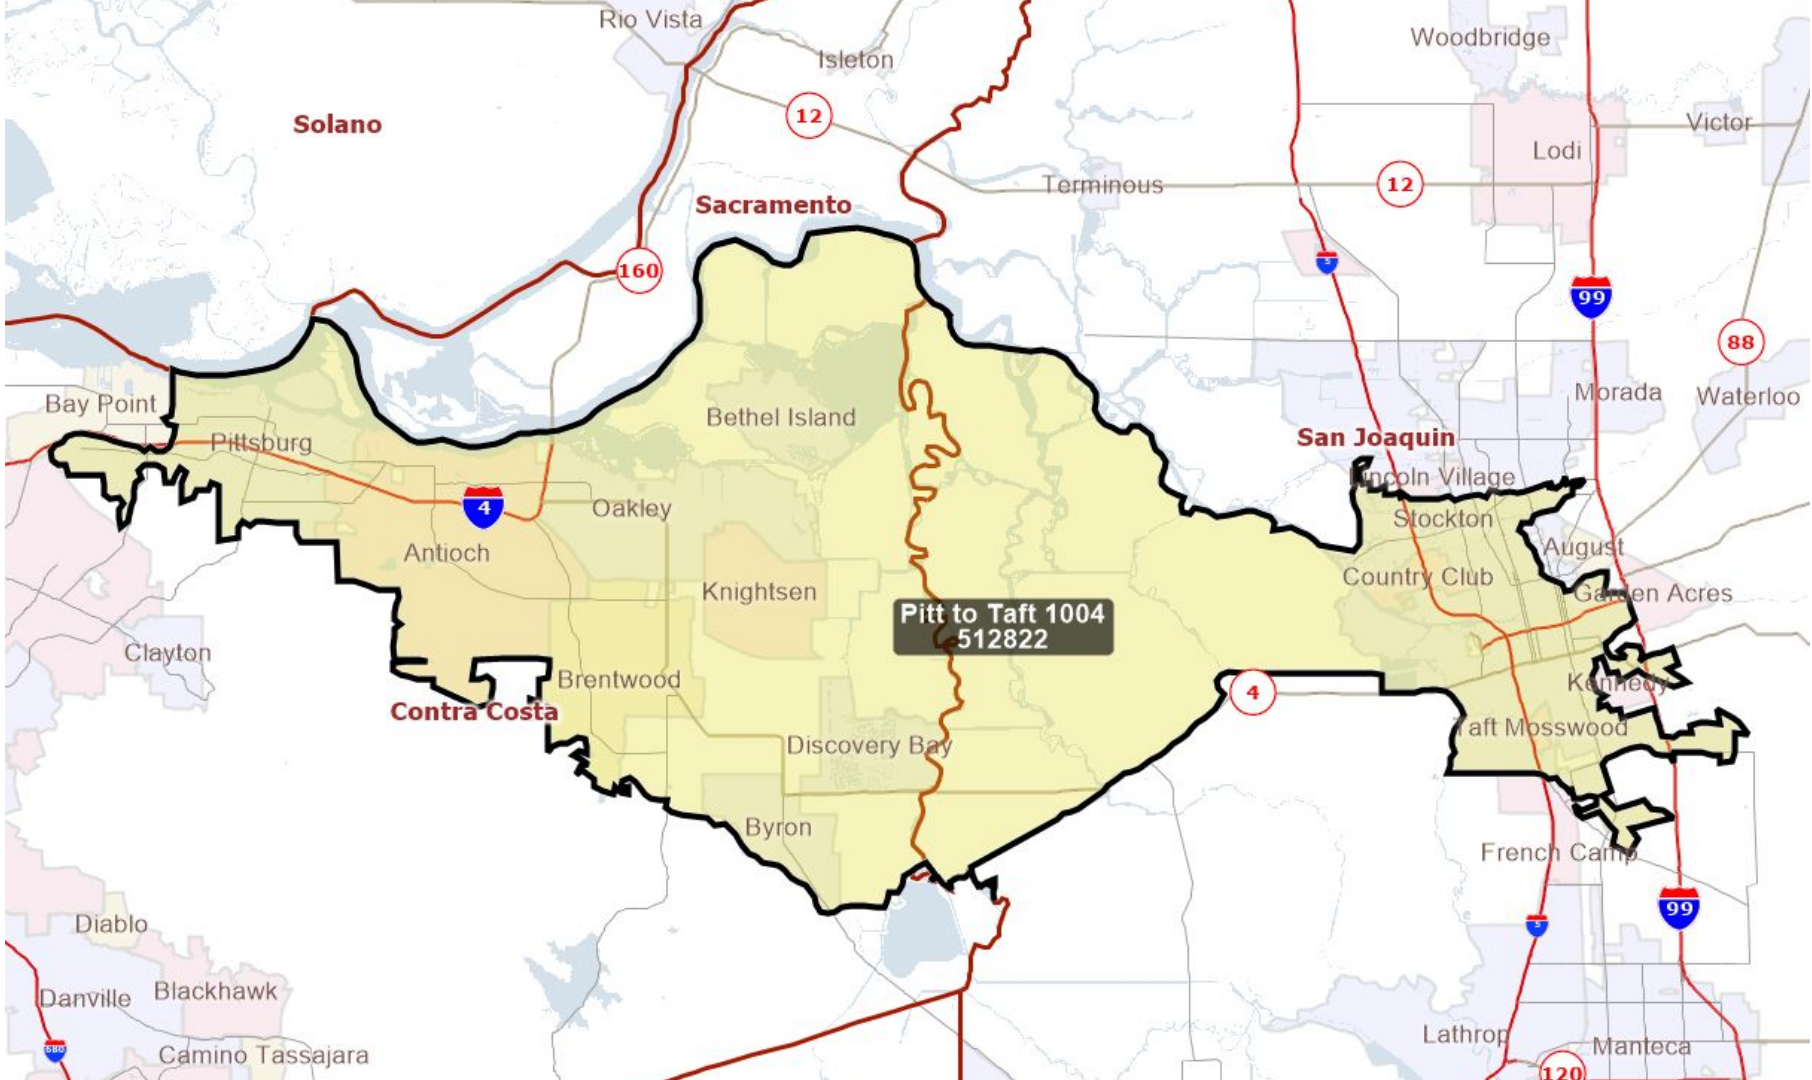

Visualizations: Mid and Southern Coastline

Week of October 4, 2021

Visualizations Label:

NameOfVisualization_Date
Total Population

Napa and Solano Counties

Contra Costa County

East Bay

Alameda County

CD 17 and CD 18

Mid Coastline

SMatStaClaCoast 1004
353687

Ventura County