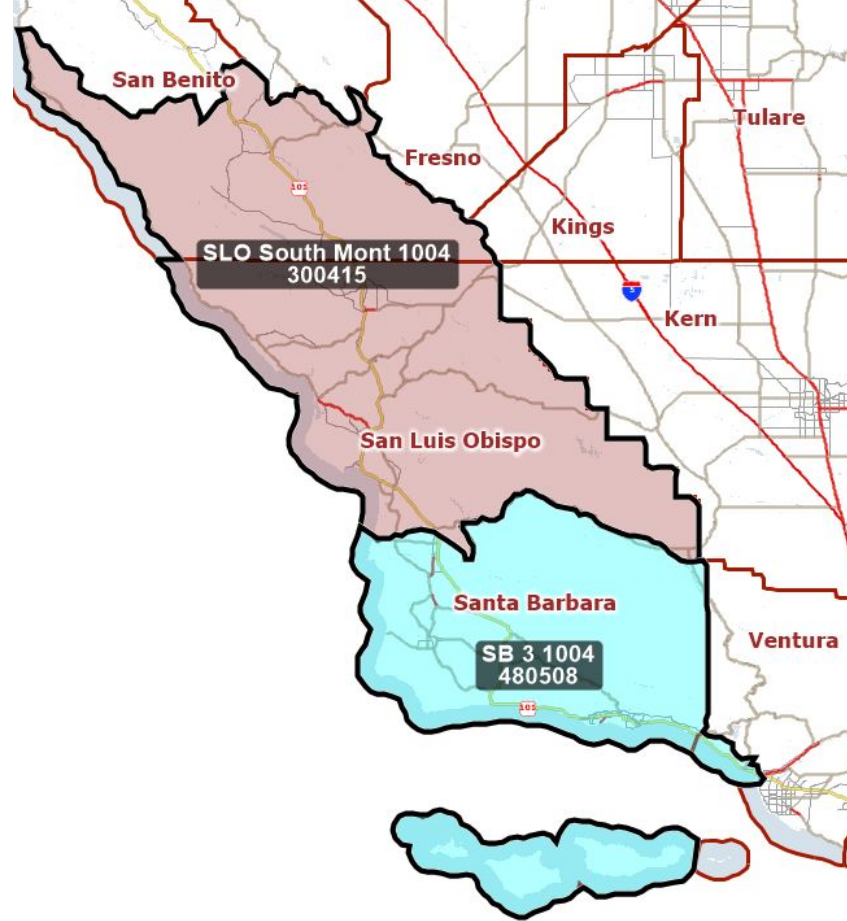

Visualizations: Mid and Southern Coastline

Week of October 4, 2021

Visualizations Label:

NameOfVisualization_Date
Total Population

Napa and Solano Counties

Contra Costa County

East Bay

Alameda County

CD 17 and CD 18

Mid Coastline

SMatStaClaCoast 1004
353687

Ventura County