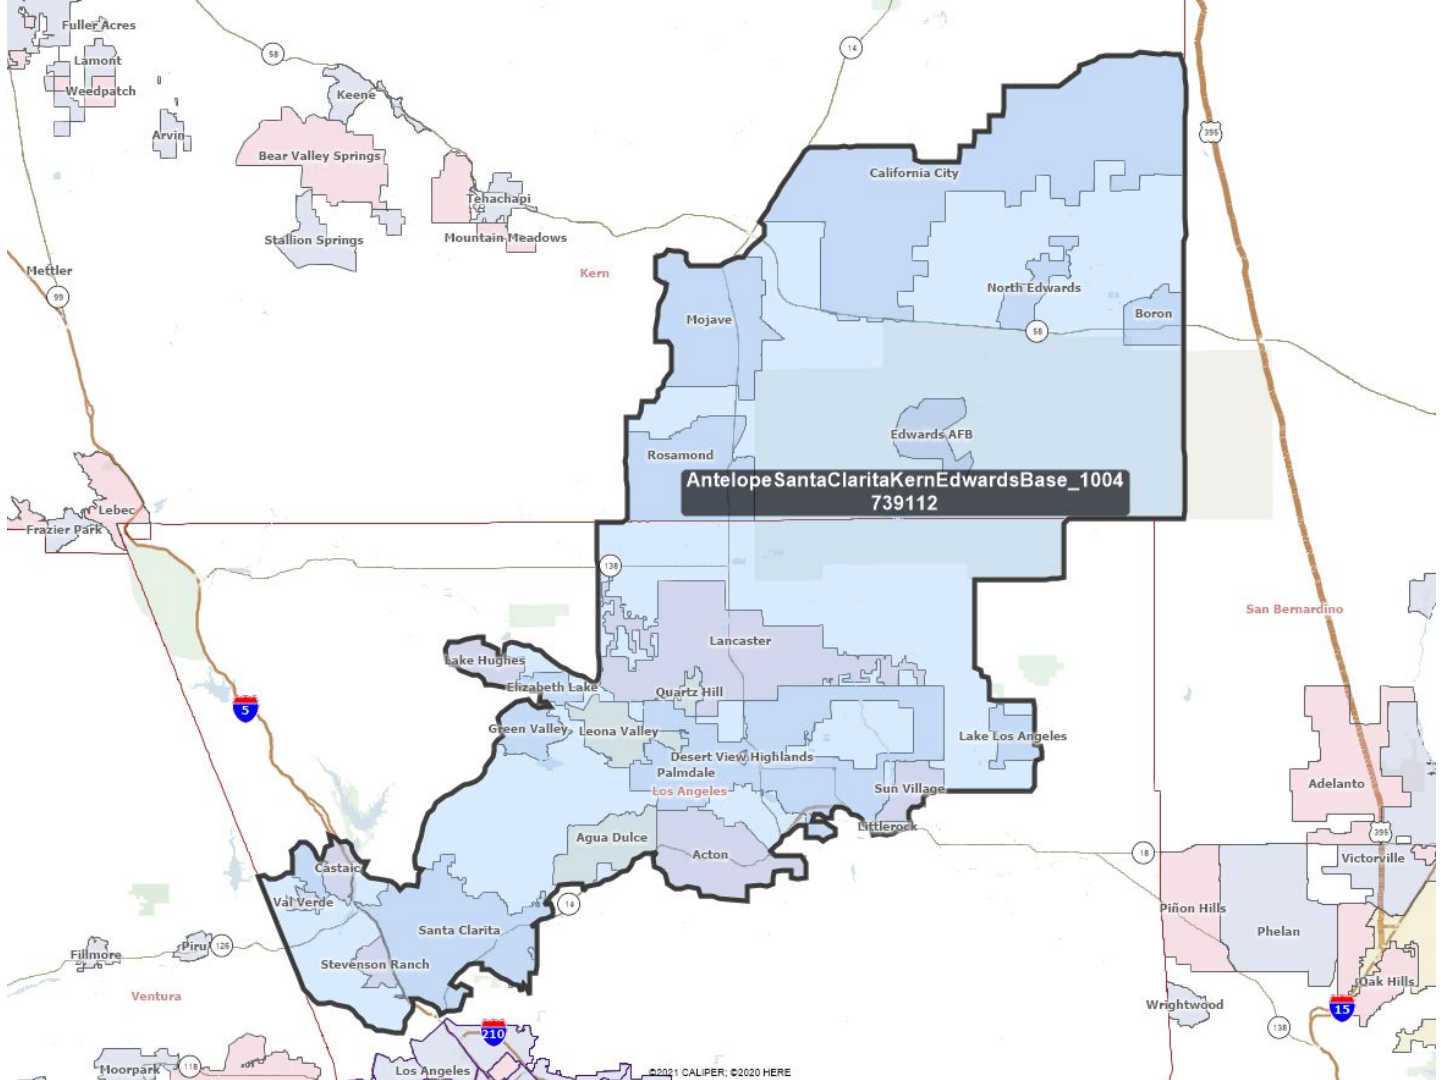

Visualizations: LA County

Week of October 4, 2021

Visualizations Label:

NameOfVisualization_Date
Total Population

Antelope Valley & Santa Clarita Valley

Antelope Santa Clarita Valleys_1004
692531

LACountyNorthOfSFV_1004
707201

Antelope Santa Clarita Simi Valleys_1004
820262

Monrovia Duarte

AntelopeValleyVictorvilleArea_1004
816538

AntelopeValleyVictorvilleAreaBarstow_1004
857273

San Fernando Valley

SanFernandoValley_1004
1508203