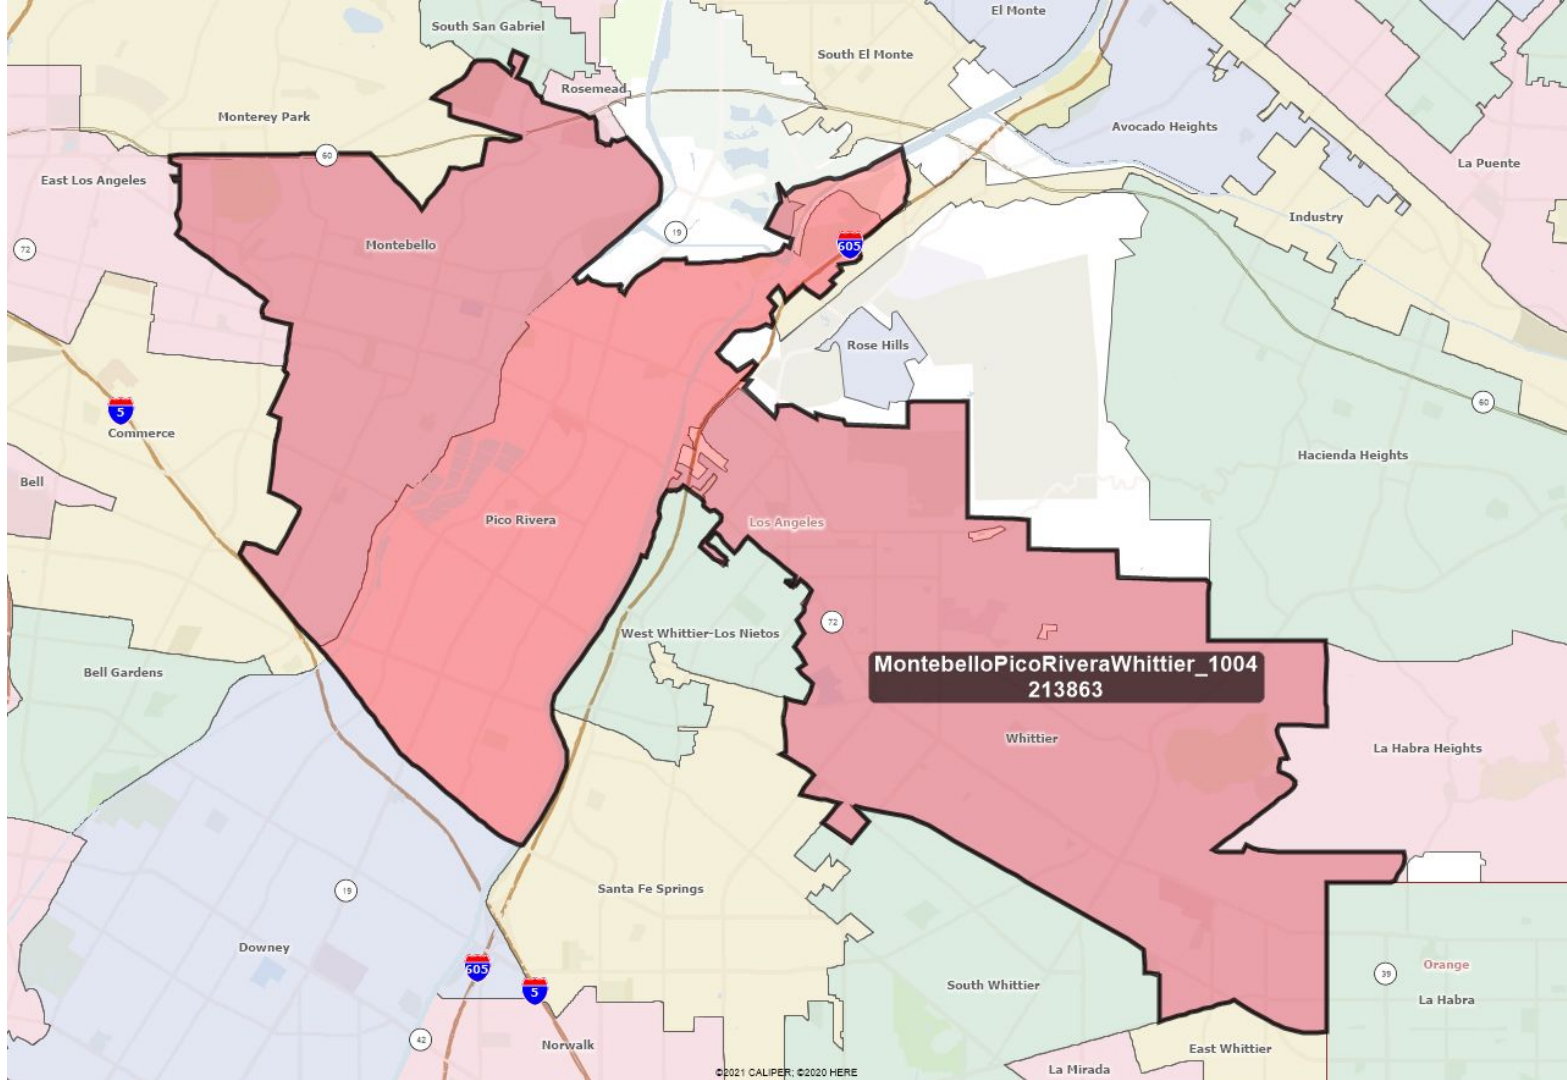

San Marino

East San Gabriel

San Gabriel

LA-32 NC

LA-32 NC

LA-32 NC

Sierra Madre

East Pasadena

Arcadia

Temple City

El Monte

Rosemead

Alhambra

Alhambra

Alhambra

Alhambra

Alhambra

Alhambra

Alhambra

Alhambra

Alhambra

West LA & East Ventura

LA Coast & South Bay

Long Beach

City of LA

Gateway Cities and east of East LA

Diamond Bar and Walnut Area

DiamondBarWalnutIndustryChinoHills_1004
162490

DiamondBarWalnutIndustryWestCovina_1004
193801

DiamondWalnutWCovRowlandHacienda_1004
296487