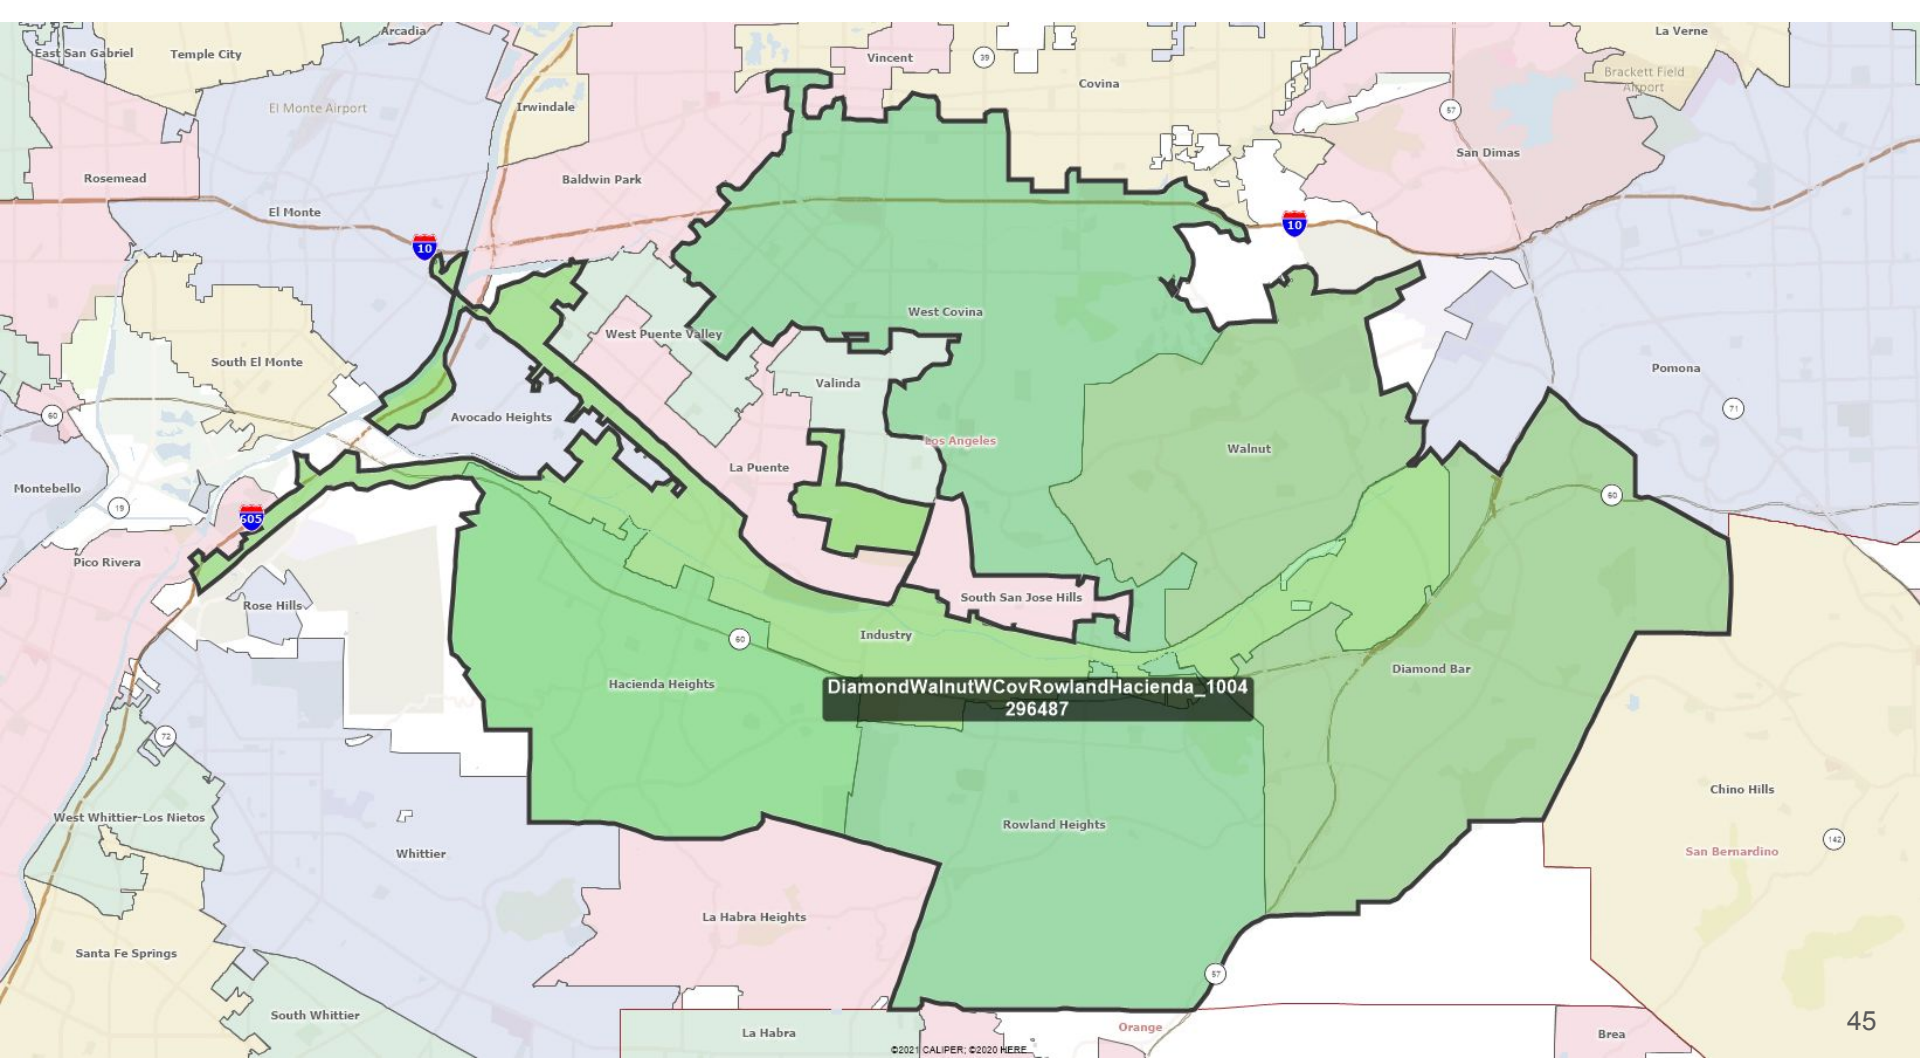

San Marino

East San Gabriel

San Gabriel

LA-32 NC

LA-32 NC

LA-32 NC

Sierra Madre

East Pasadena

Alhambra

Alhambra

Alhambra

Alhambra

Alhambra

West LA & East Ventura

LA Coast & South Bay

Long Beach

City of LA

Gateway Cities and east of East LA

Diamond Bar and Walnut Area

DiamondBarWalnutIndustryChinoHills_1004
162490

DiamondBarWalnutIndustryWestCovina_1004
193801

DiamondWalnutWCovRowlandHacienda_1004
296487