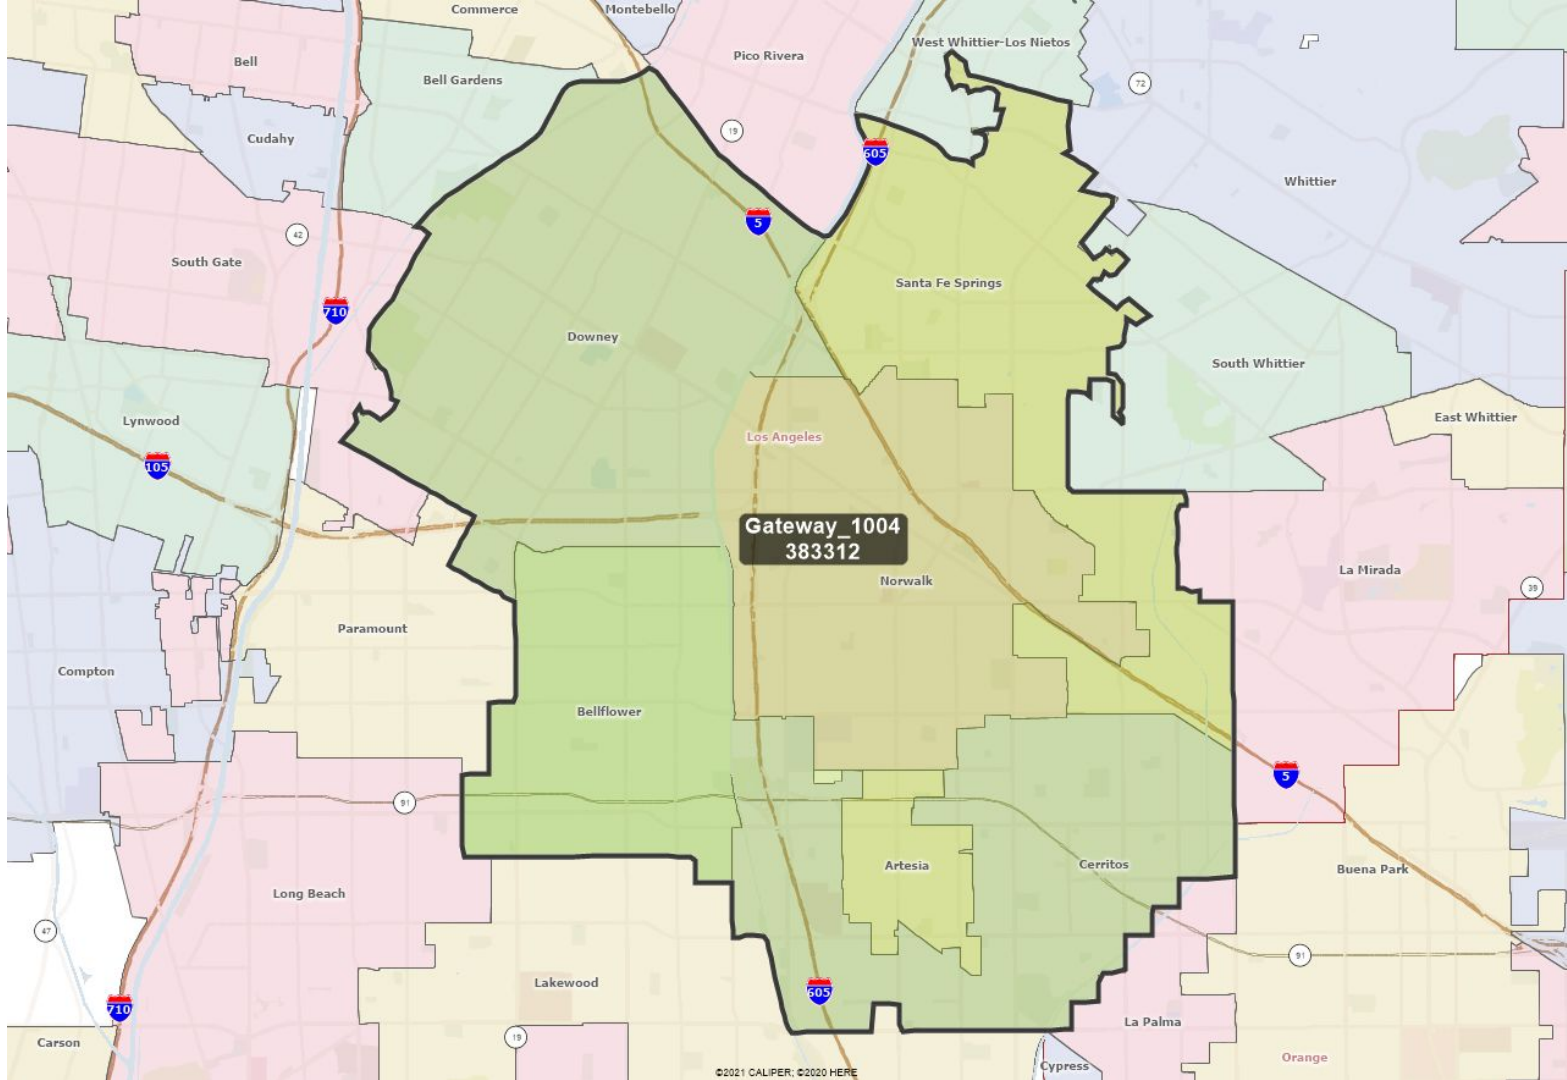

San Marino

East San Gabriel

San Gabriel

LA-32 NC

LA-32 NC

LA-32 NC

Sierra Madre

East Pasadena

Alhambra

Alhambra

Alhambra

Alhambra

Alhambra

West LA & East Ventura

LA Coast & South Bay

Long Beach

City of LA

Gateway Cities and east of East LA

Diamond Bar and Walnut Area

DiamondBarWalnutIndustryChinoHills_1004
162490

DiamondBarWalnutIndustryWestCovina_1004
193801

DiamondWalnutWCovRowlandHacienda_1004
296487