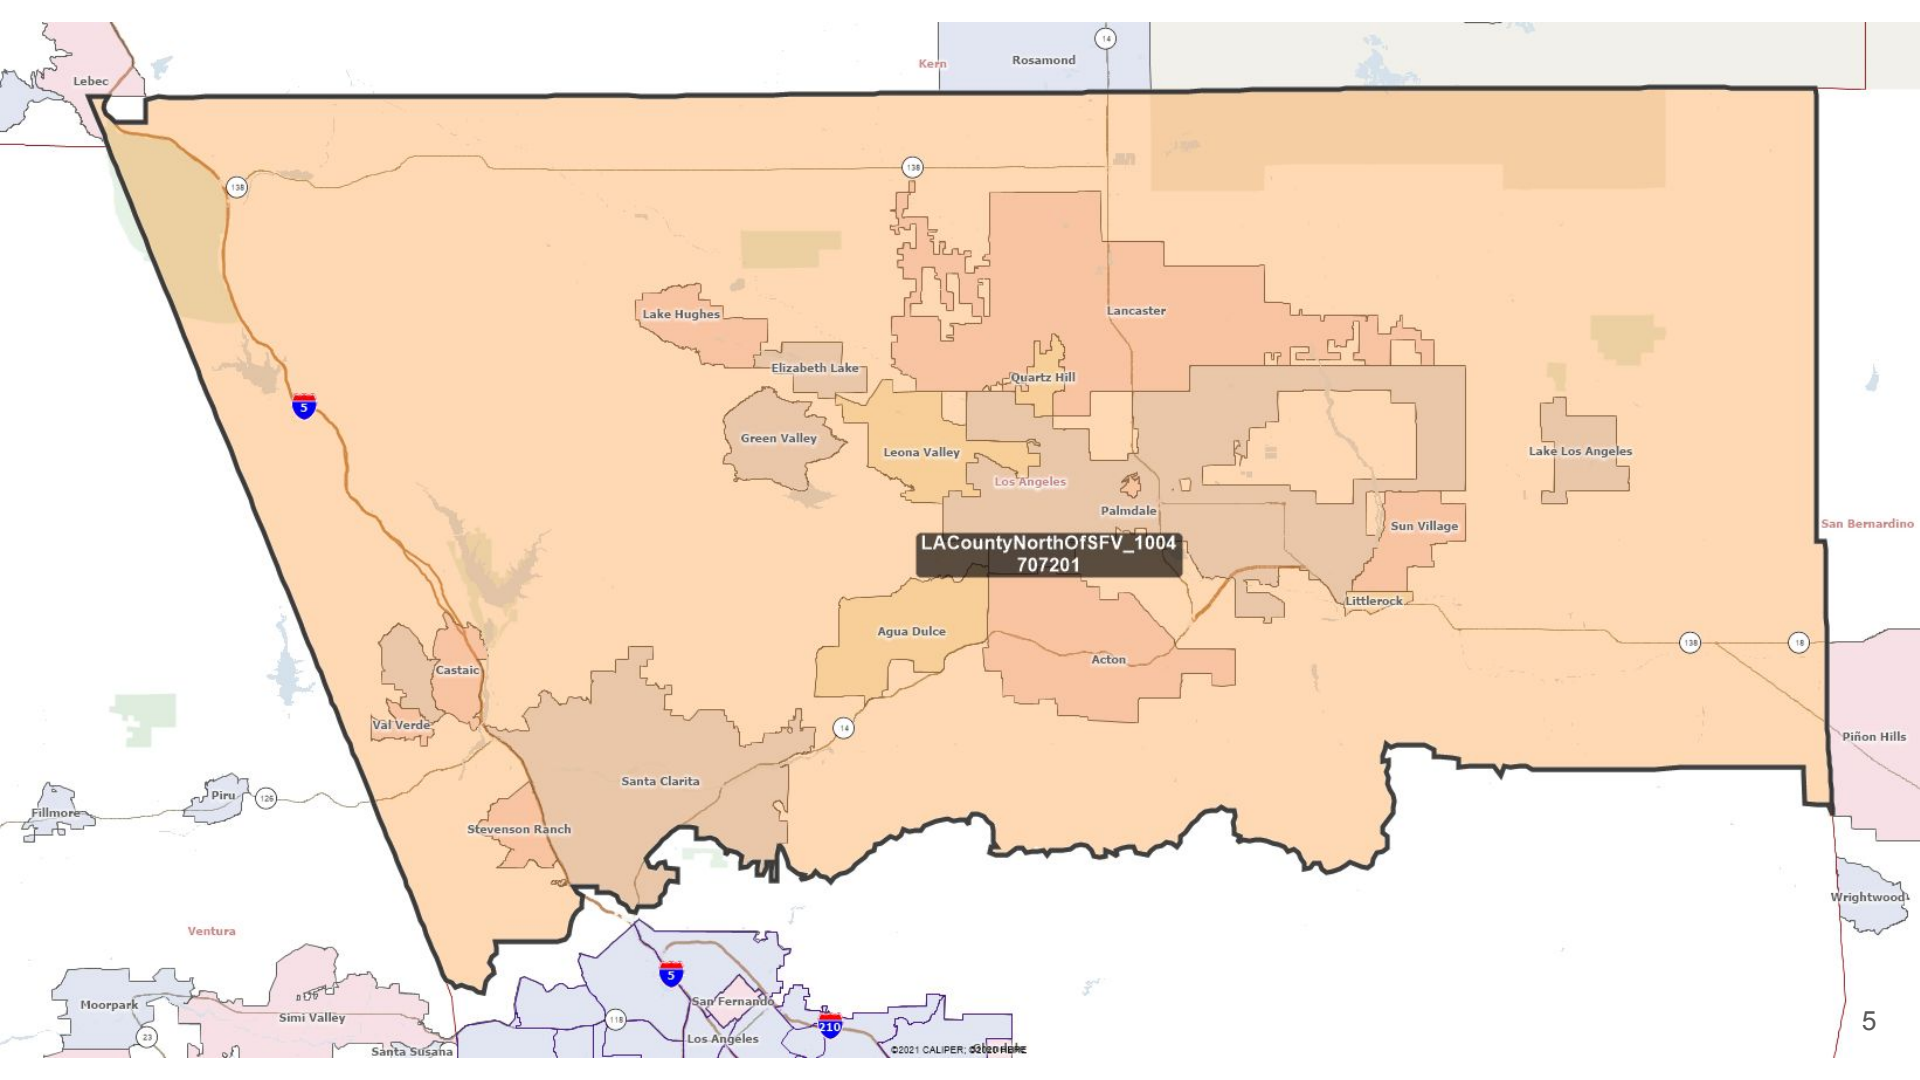

Visualizations: LA County

Week of October 4, 2021

Visualizations Label:

NameOfVisualization_Date
Total Population

Antelope Valley & Santa Clarita Valley

Antelope Santa Clarita Valleys_1004
692531

LACountyNorthOfSFV_1004
707201

Antelope Santa Clarita Simi Valleys_1004
820262

Monrovia Duarte

AntelopeValleyVictorvilleArea_1004
816538

AntelopeValleyVictorvilleAreaBarstow_1004
857273

San Fernando Valley

SanFernandoValley_1004
1508203

210

FOOTHILL TRAILS DISTRICT NC

La Crescenta-Montrose

CANOGA PARK NC

WINNETKA NC

NORTHRIDGE SOUTH NC

RESEDA NC

VAN NUYS NC

Alhambra

Alhambra

Alhambra

Alhambra

Alhambra

West LA & East Ventura

LA Coast & South Bay

Long Beach