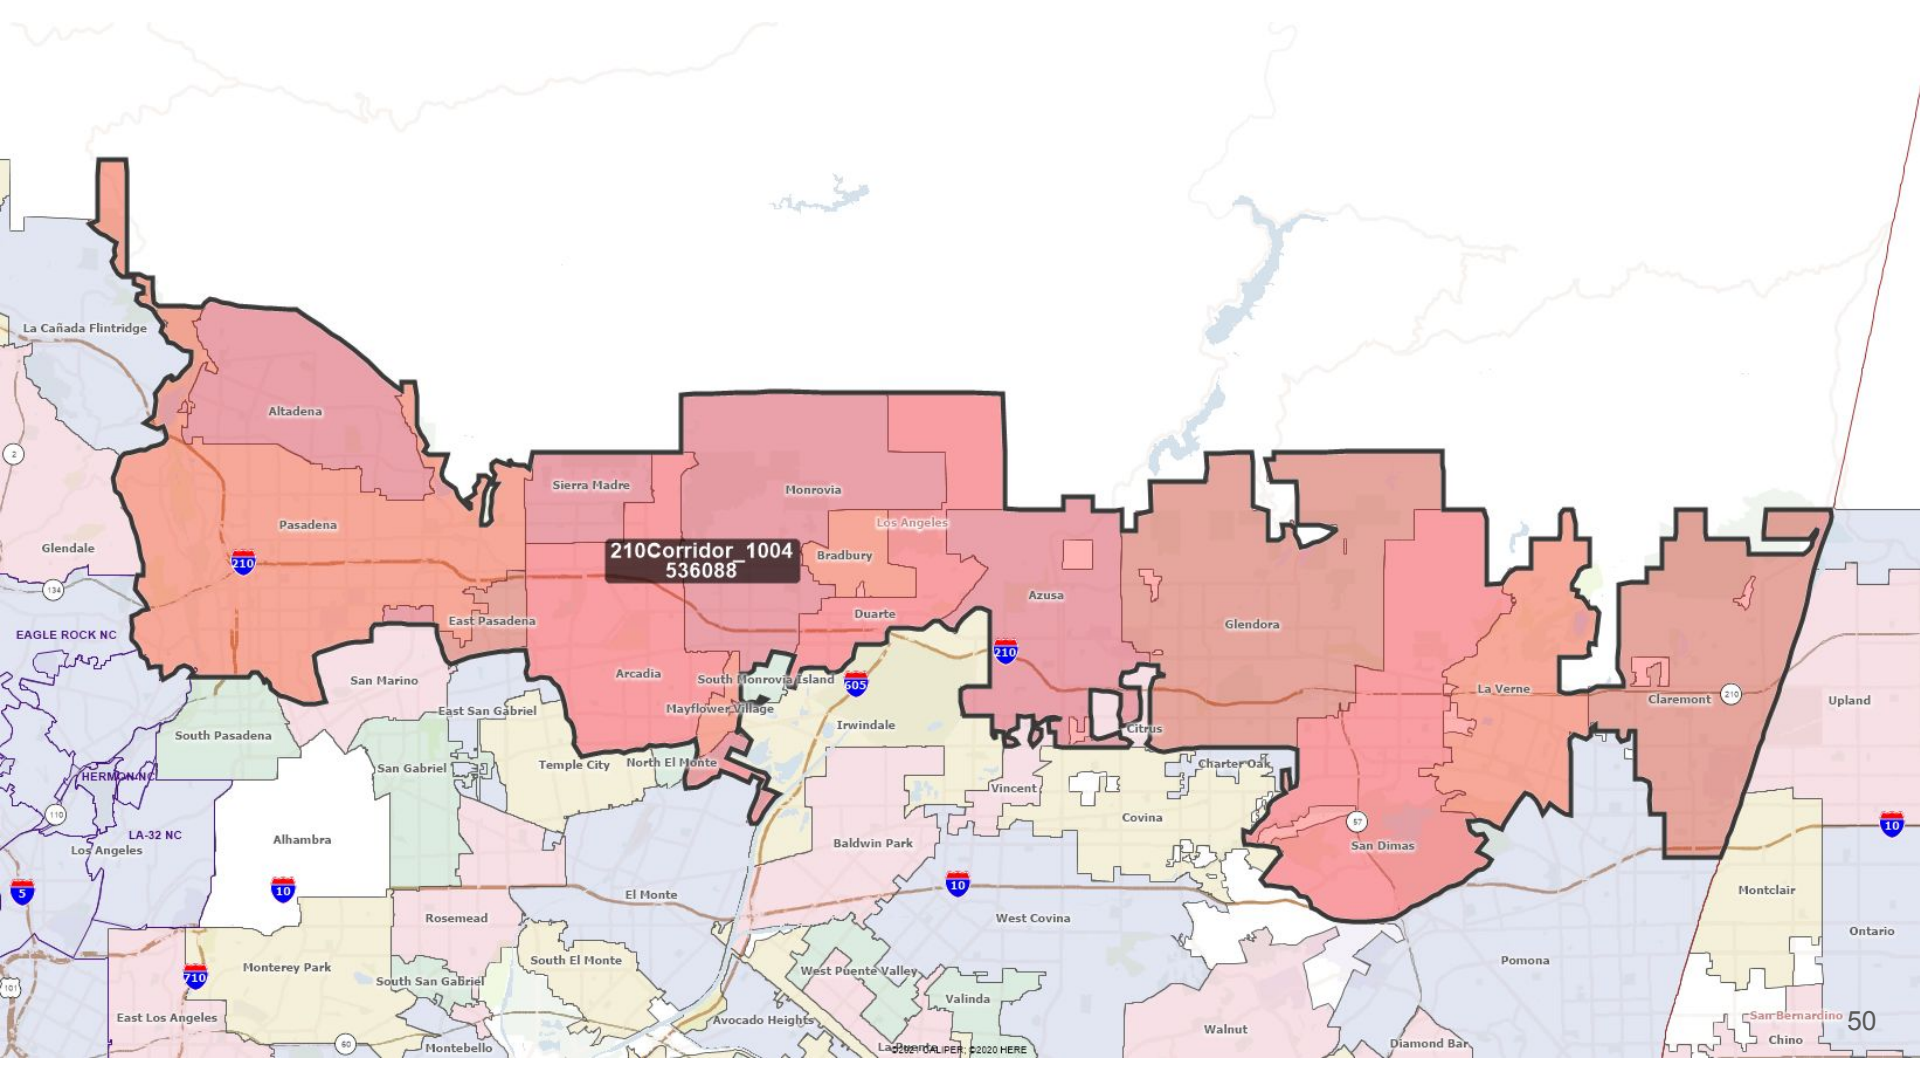

210 Corridor 1004
536088