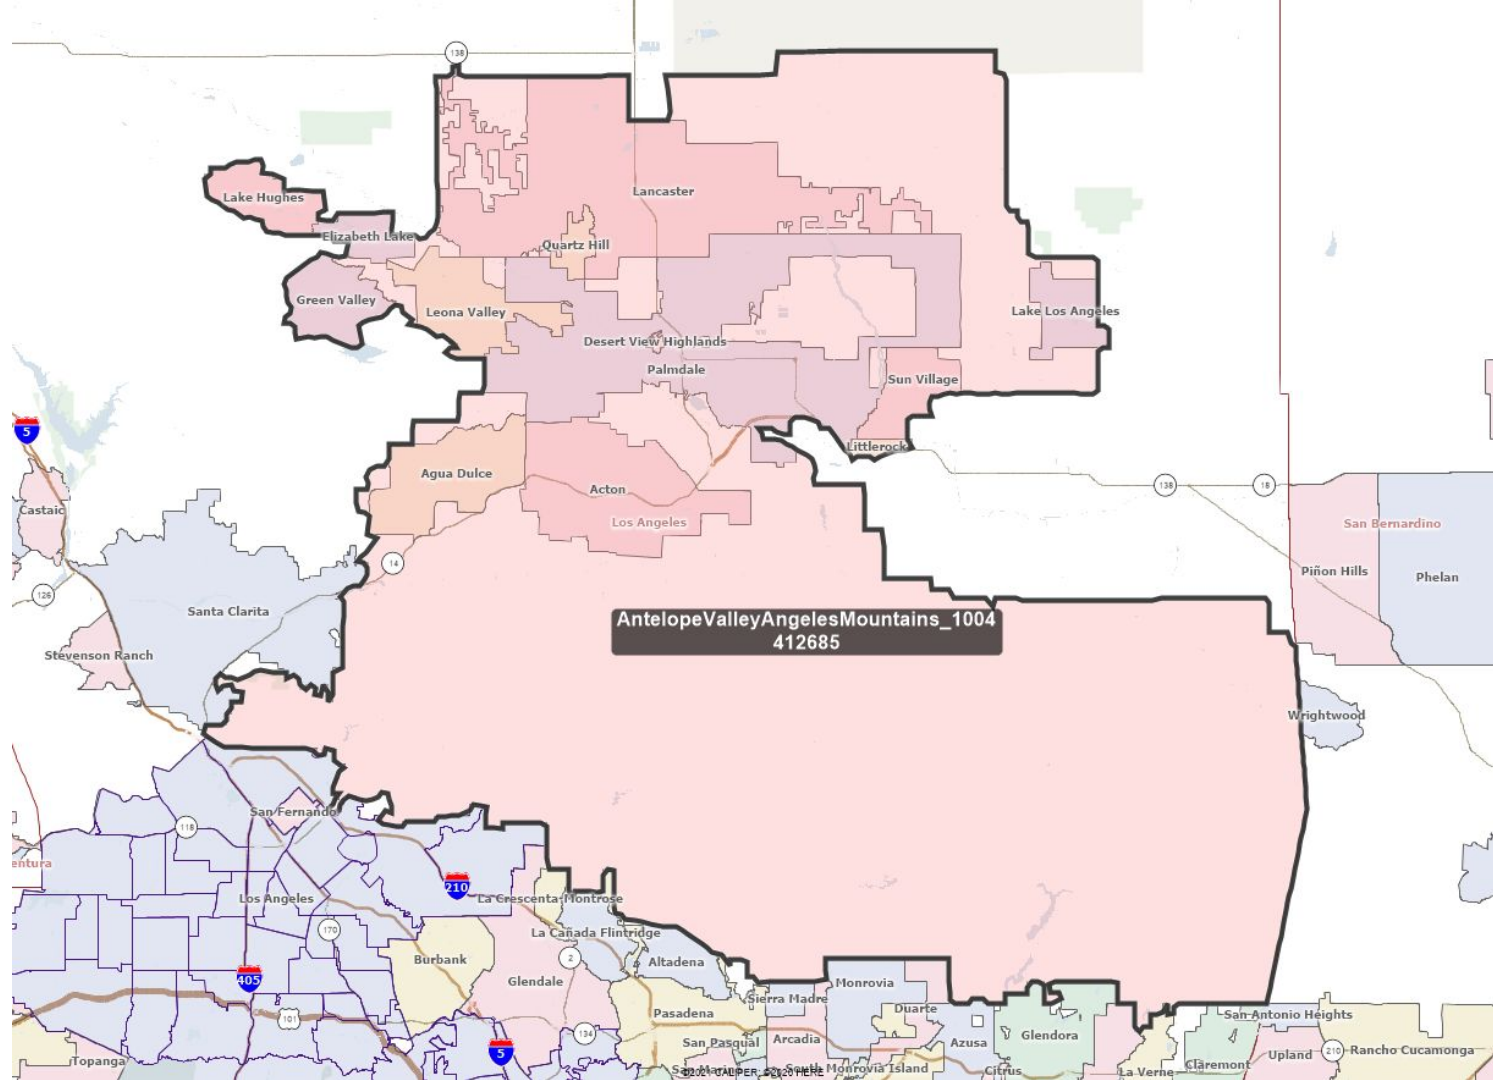

Visualizations: LA County

Week of October 4, 2021

Visualizations Label:

NameOfVisualization_Date
Total Population

Antelope Valley & Santa Clarita Valley

Antelope Santa Clarita Valleys_1004
692531

LACountyNorthOfSFV_1004
707201

Antelope Santa Clarita Simi Valleys_1004
820262

Monrovia Duarte

AntelopeValleyVictorvilleArea_1004
816538

AntelopeValleyVictorvilleAreaBarstow_1004
857273

San Fernando Valley

SanFernandoValley_1004
1508203