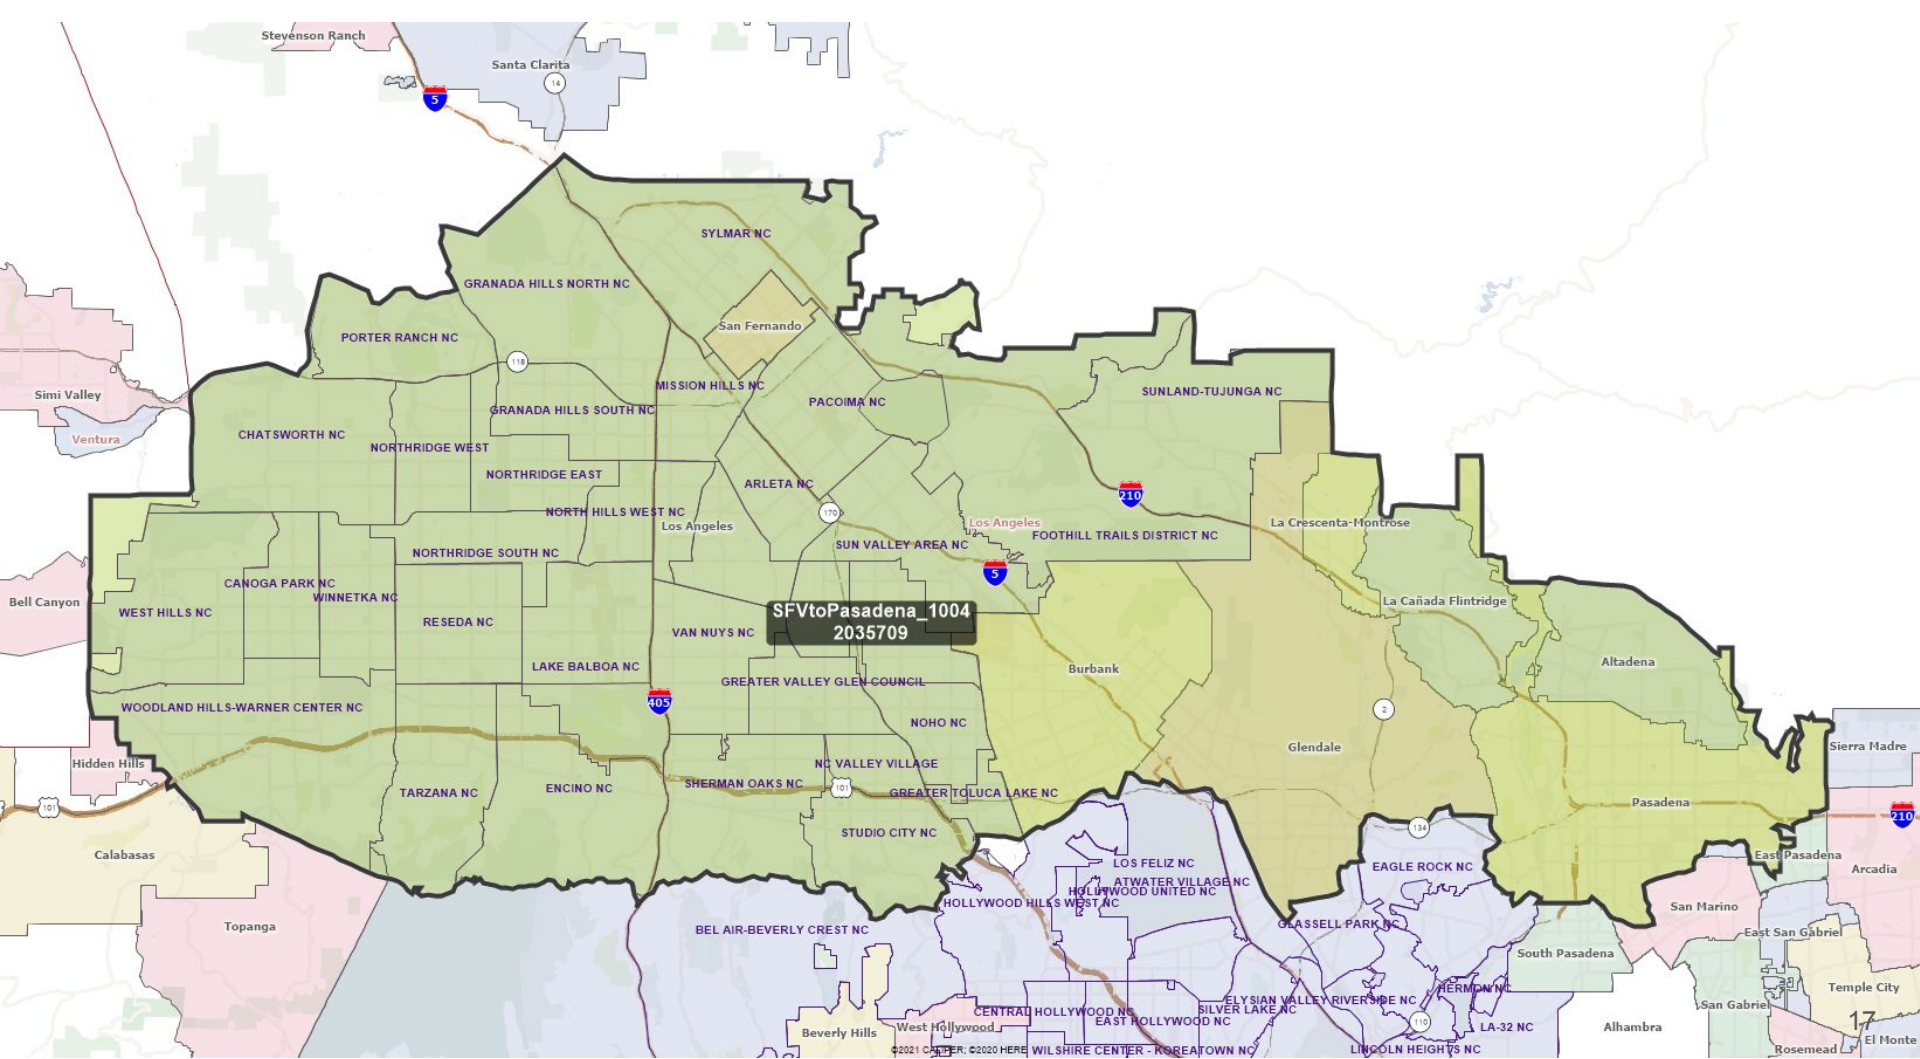

Stevenson Ranch

Santa Clarita

SYLMAR NC

GRANADA HILLS NORTH NC

PORTER RANCH NC

MISSION HILLS NC

PACOIMA NC

SUNLAND-TUJUNGA NC

CHATSWORTH NC

NORTHRIDGE WEST

GRANADA HILLS SOUTH NC

NORTHRIDGE EAST

NORTH HILLS WEST NC

ARLETA NC

Los Angeles

210

FOOTHILL TRAILS DISTRICT NC

La Crescenta-Montrose

CANOGA PARK NC

WINNETKA NC

NORTHRIDGE SOUTH NC

RESEDA NC

VAN NUYS NC

SFVtoPasadena_1004
2035709

SUN VALLEY AREA NC

5

La Cañada Flintridge

La Cañada Flintridge

Altadena

WEST HILLS NC

Burbank

Glendale

WOODLAND HILLS-WARNER CENTER NC

GREATER VALLEY GLEN COUNCIL

NOHO NC

NO VALLEY VILLAGE

GREATER TOLUCA LAKE NC

STUDIO CITY NC

2

Hidden Hills

TARZANA NC

ENCINO NC

SHERMAN OAKS NC

GREATER TOLUCA LAKE NC

STUDIO CITY NC

2

Calabasas

Topanga

BEL AIR-BEVERLY CREST NC

HOLLYWOOD HILLS WEST NC

HOLLYWOOD UNITED NC

HOLLYWOOD NC

CENTRAL HOLLYWOOD NC

EAST HOLLYWOOD NC

WILSHIRE CENTER - KOREATOWN NC

LOS FELIZ NC

ATWATER VILLAGE NC

HOLLYWOOD NC

HOLLYWOOD UNITED NC

CENTRAL HOLLYWOOD NC

EAST HOLLYWOOD NC

WILSHIRE CENTER - KOREATOWN NC

EAGLE ROCK NC

GLASSELL PARK NC

GLASSELL PARK NC

GLASSELL PARK NC

GLASSELL PARK NC

GLASSELL PARK NC

GLASSELL PARK NC

GLASSELL PARK NC

South Pasadena

San Marino

East San Gabriel

San Gabriel

LA-32 NC

LA-32 NC

LA-32 NC

Sierra Madre

East Pasadena

Arcadia

Temple City

El Monte

Rosemead

Alhambra

Alhambra

Alhambra

Alhambra

Alhambra

Alhambra

Alhambra

Alhambra

Alhambra