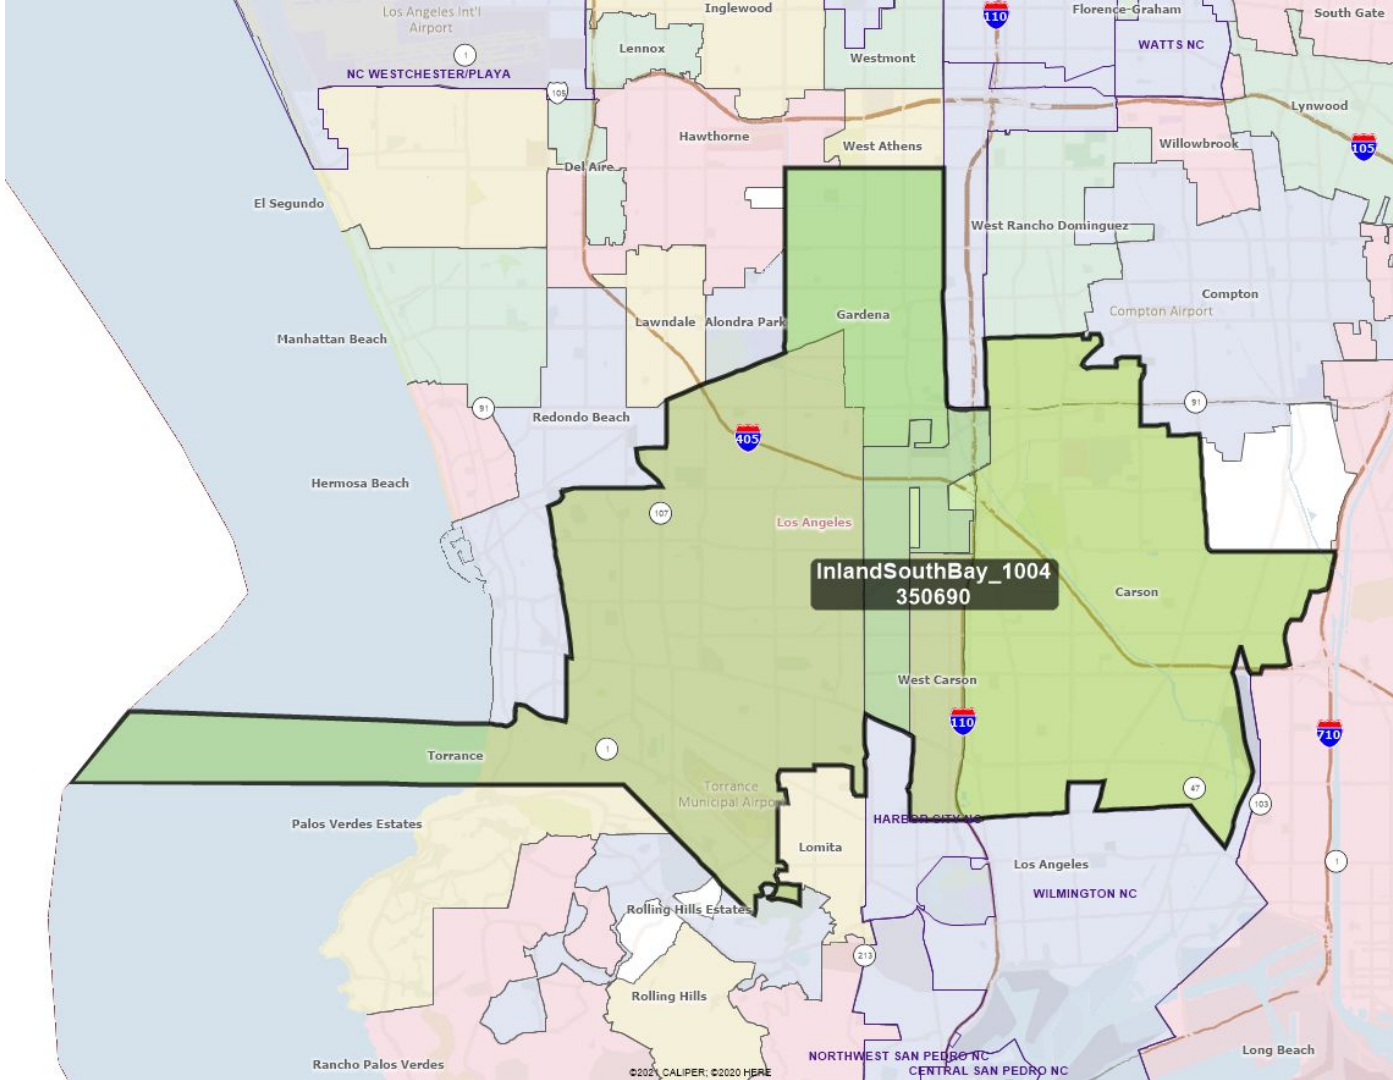

San Marino

East San Gabriel

San Gabriel

LA-32 NC

LA-32 NC

LA-32 NC

Sierra Madre

East Pasadena

Arcadia

Temple City

El Monte

Rosemead

Alhambra

Alhambra

Alhambra

Alhambra

Alhambra

Alhambra

Alhambra

Alhambra

Alhambra

West LA & East Ventura

LA Coast & South Bay

Long Beach

City of LA

Gateway Cities and east of East LA

Diamond Bar and Walnut Area

DiamondBarWalnutIndustryChinoHills_1004
162490

DiamondBarWalnutIndustryWestCovina_1004
193801

DiamondWalnutWCovRowlandHacienda_1004
296487