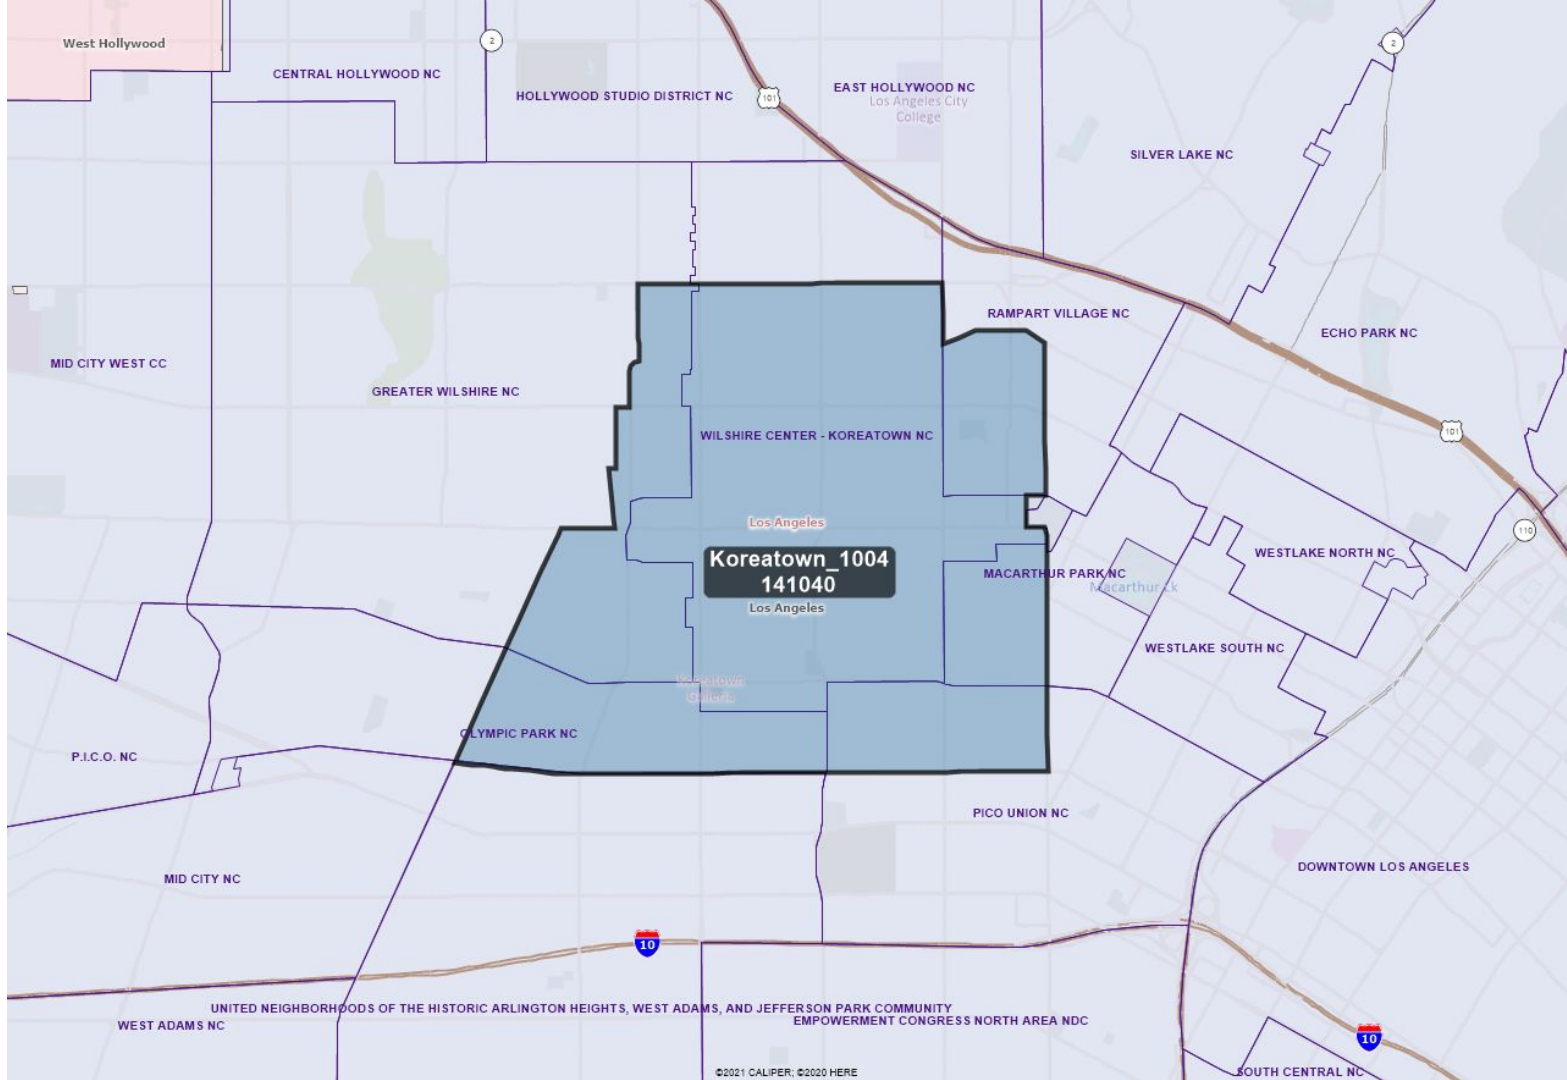

San Marino

East San Gabriel

San Gabriel

LA-32 NC

LA-32 NC

LA-32 NC

Sierra Madre

East Pasadena

Arcadia

Temple City

El Monte

Rosemead

Alhambra

Alhambra

Alhambra

Alhambra

Alhambra

Alhambra

Alhambra

Alhambra

Alhambra

West LA & East Ventura

LA Coast & South Bay

Long Beach

City of LA

Gateway Cities and east of East LA

Diamond Bar and Walnut Area

DiamondBarWalnutIndustryChinoHills_1004
162490

DiamondBarWalnutIndustryWestCovina_1004
193801

DiamondWalnutWCovRowlandHacienda_1004
296487