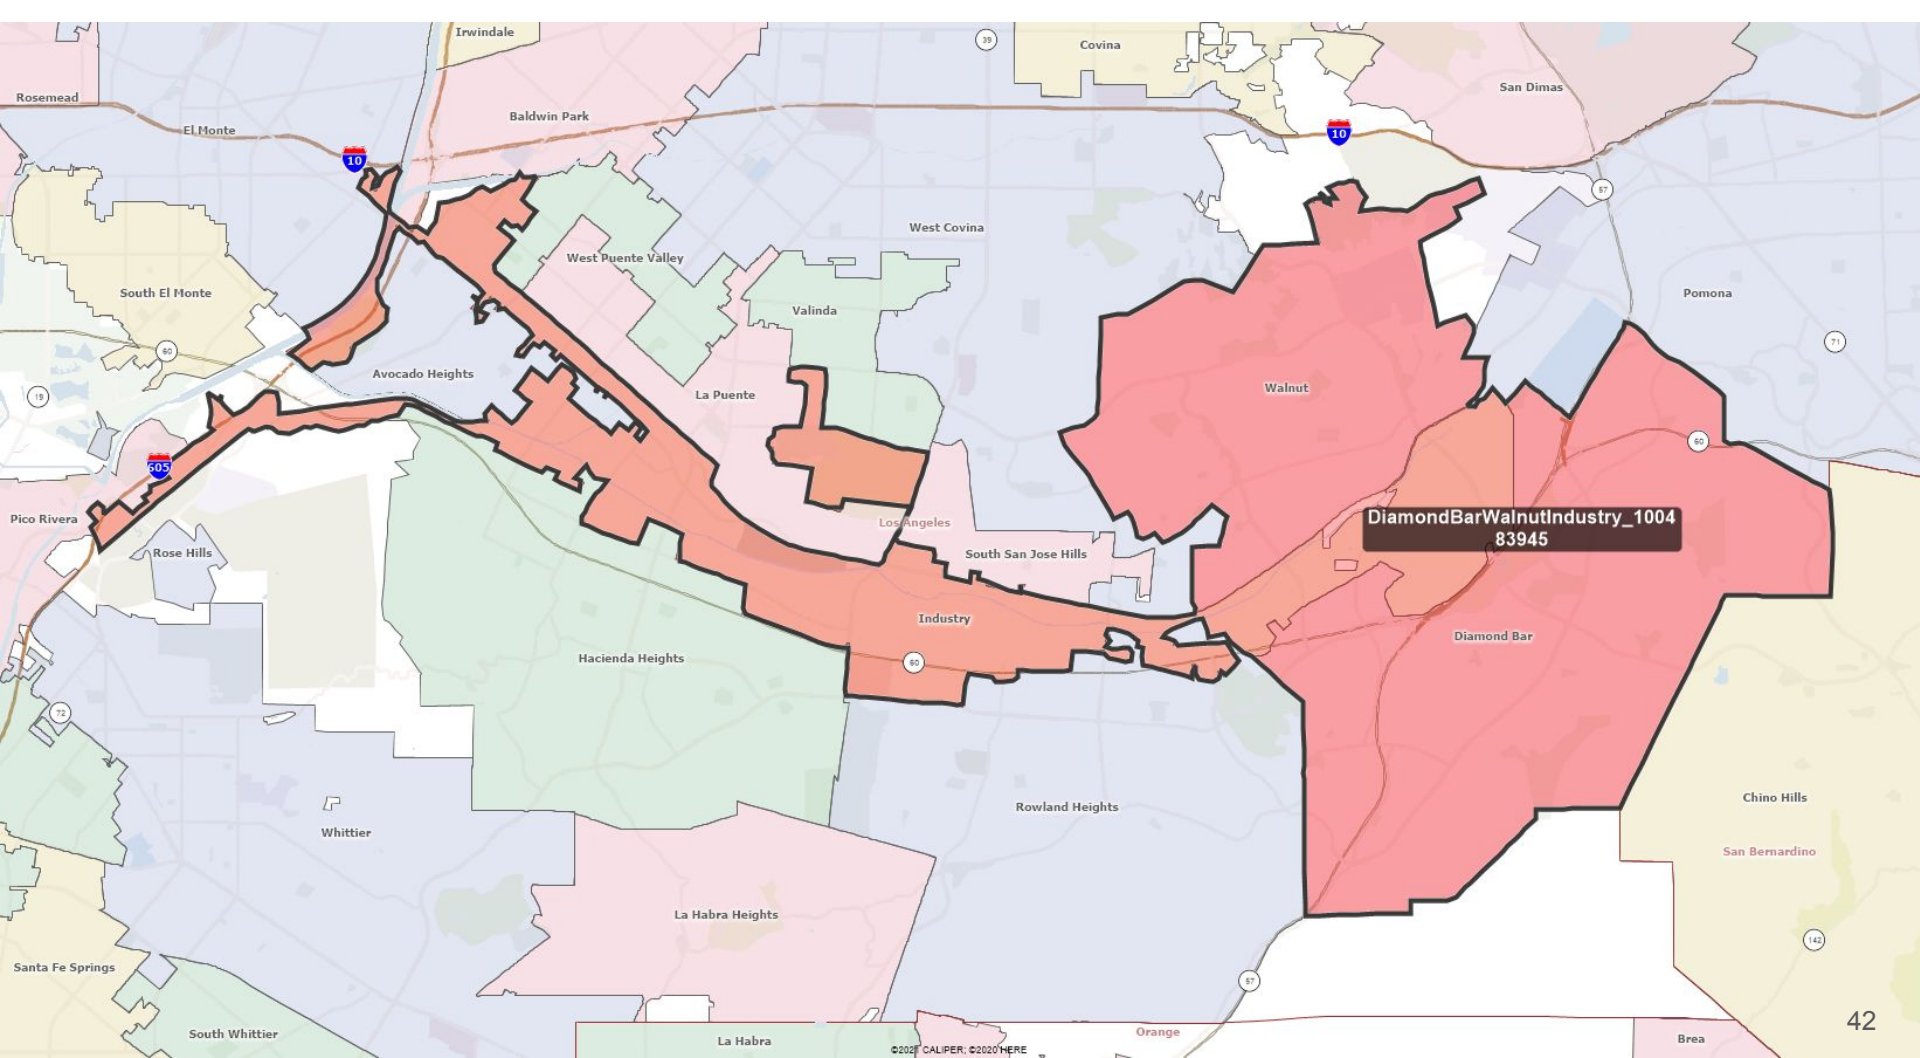

San Marino

East San Gabriel

San Gabriel

LA-32 NC

LA-32 NC

LA-32 NC

Sierra Madre

East Pasadena

Arcadia

Temple City

El Monte

Rosemead

Alhambra

Alhambra

Alhambra

Alhambra

Alhambra

Alhambra

Alhambra

Alhambra

Alhambra

West LA & East Ventura

LA Coast & South Bay

Long Beach

City of LA

Gateway Cities and east of East LA

Diamond Bar and Walnut Area

DiamondBarWalnutIndustryChinoHills_1004
162490

DiamondBarWalnutIndustryWestCovina_1004
193801

DiamondWalnutWCovRowlandHacienda_1004
296487