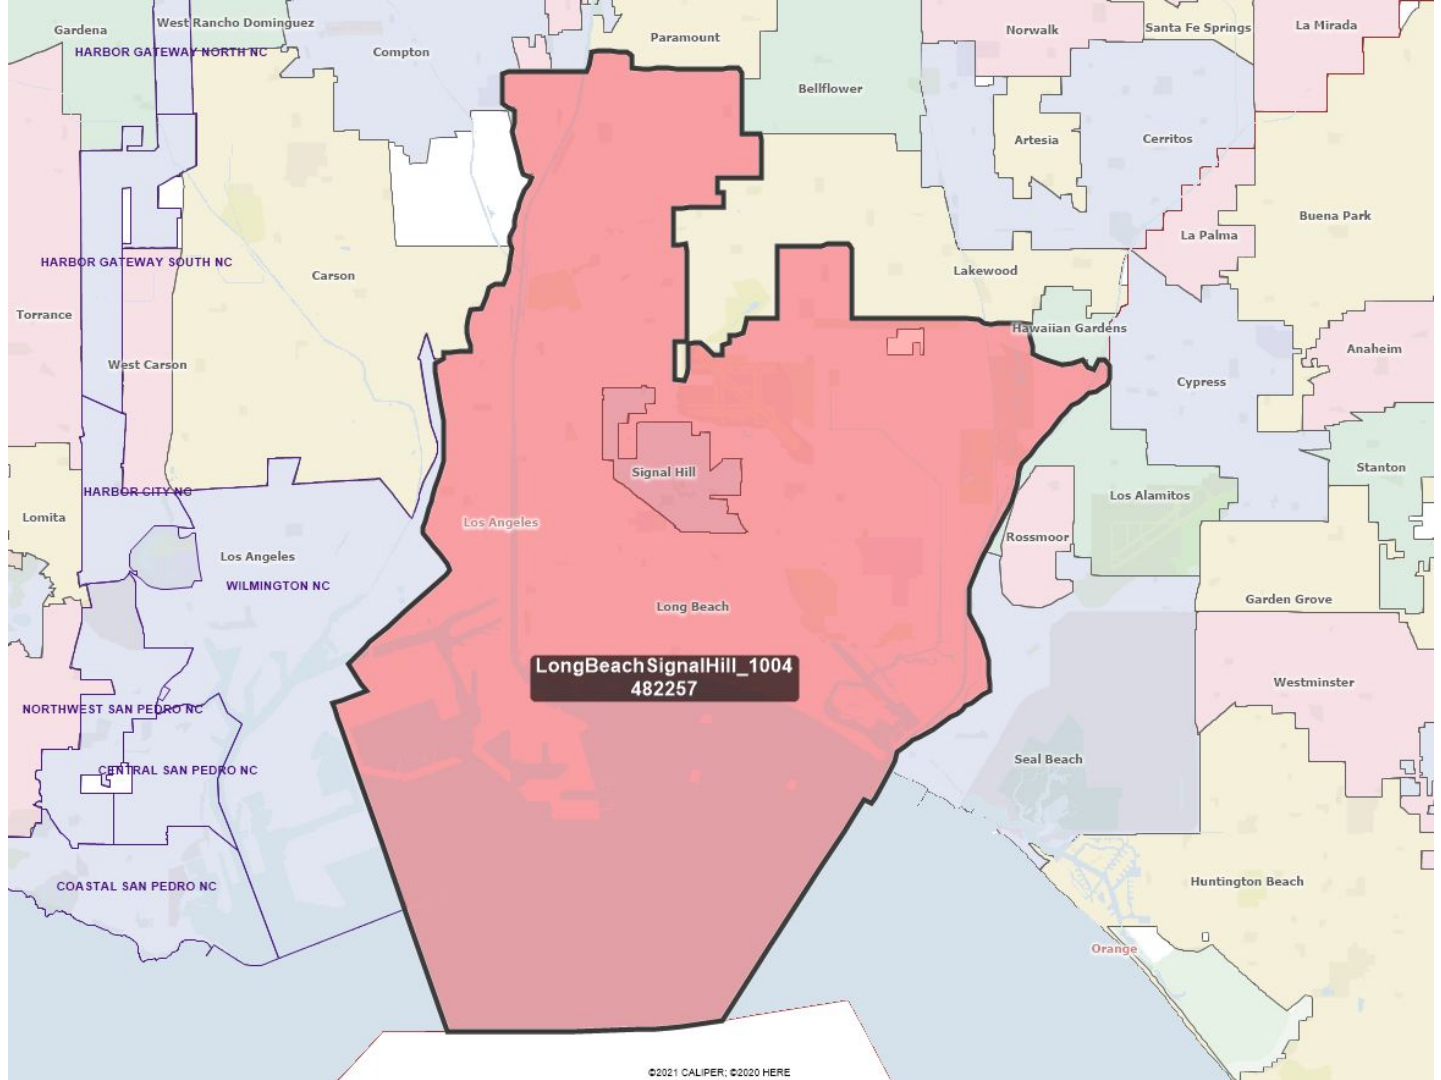

San Marino

East San Gabriel

San Gabriel

LA-32 NC

LA-32 NC

LA-32 NC

Sierra Madre

East Pasadena

Arcadia

Temple City

El Monte

Rosemead

Alhambra

Alhambra

Alhambra

Alhambra

Alhambra

Alhambra

Alhambra

Alhambra

Alhambra

West LA & East Ventura

LA Coast & South Bay

Long Beach

City of LA

Gateway Cities and east of East LA

Diamond Bar and Walnut Area

DiamondBarWalnutIndustryChinoHills_1004
162490

DiamondBarWalnutIndustryWestCovina_1004
193801

DiamondWalnutWCovRowlandHacienda_1004
296487