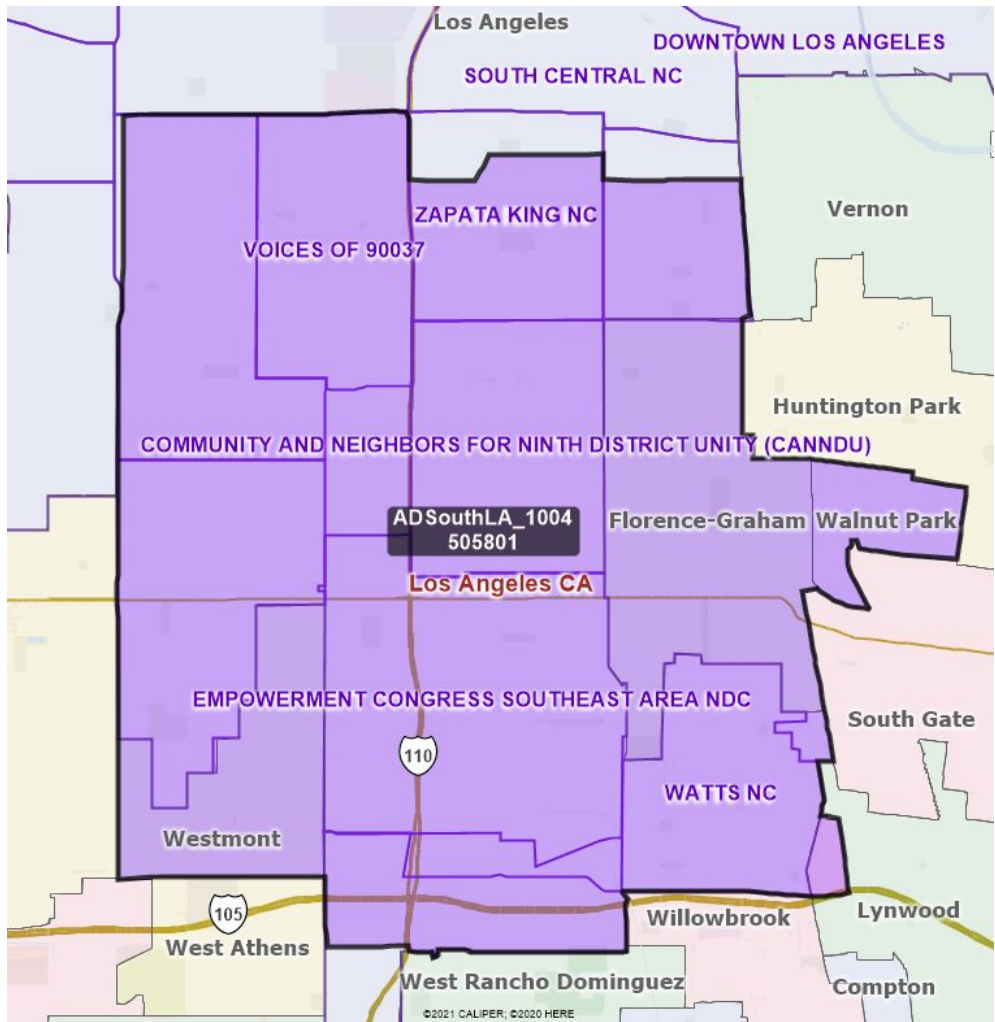

San Marino

East San Gabriel

San Gabriel

LA-32 NC

LA-32 NC

LA-32 NC

Sierra Madre

East Pasadena

Arcadia

Temple City

El Monte

Rosemead

Alhambra

Alhambra

Alhambra

Alhambra

Alhambra

Alhambra

Alhambra

Alhambra

Alhambra

West LA & East Ventura

LA Coast & South Bay

Long Beach

City of LA

Gateway Cities and east of East LA

Diamond Bar and Walnut Area

DiamondBarWalnutIndustryChinoHills_1004
162490

DiamondBarWalnutIndustryWestCovina_1004
193801

DiamondWalnutWCovRowlandHacienda_1004
296487