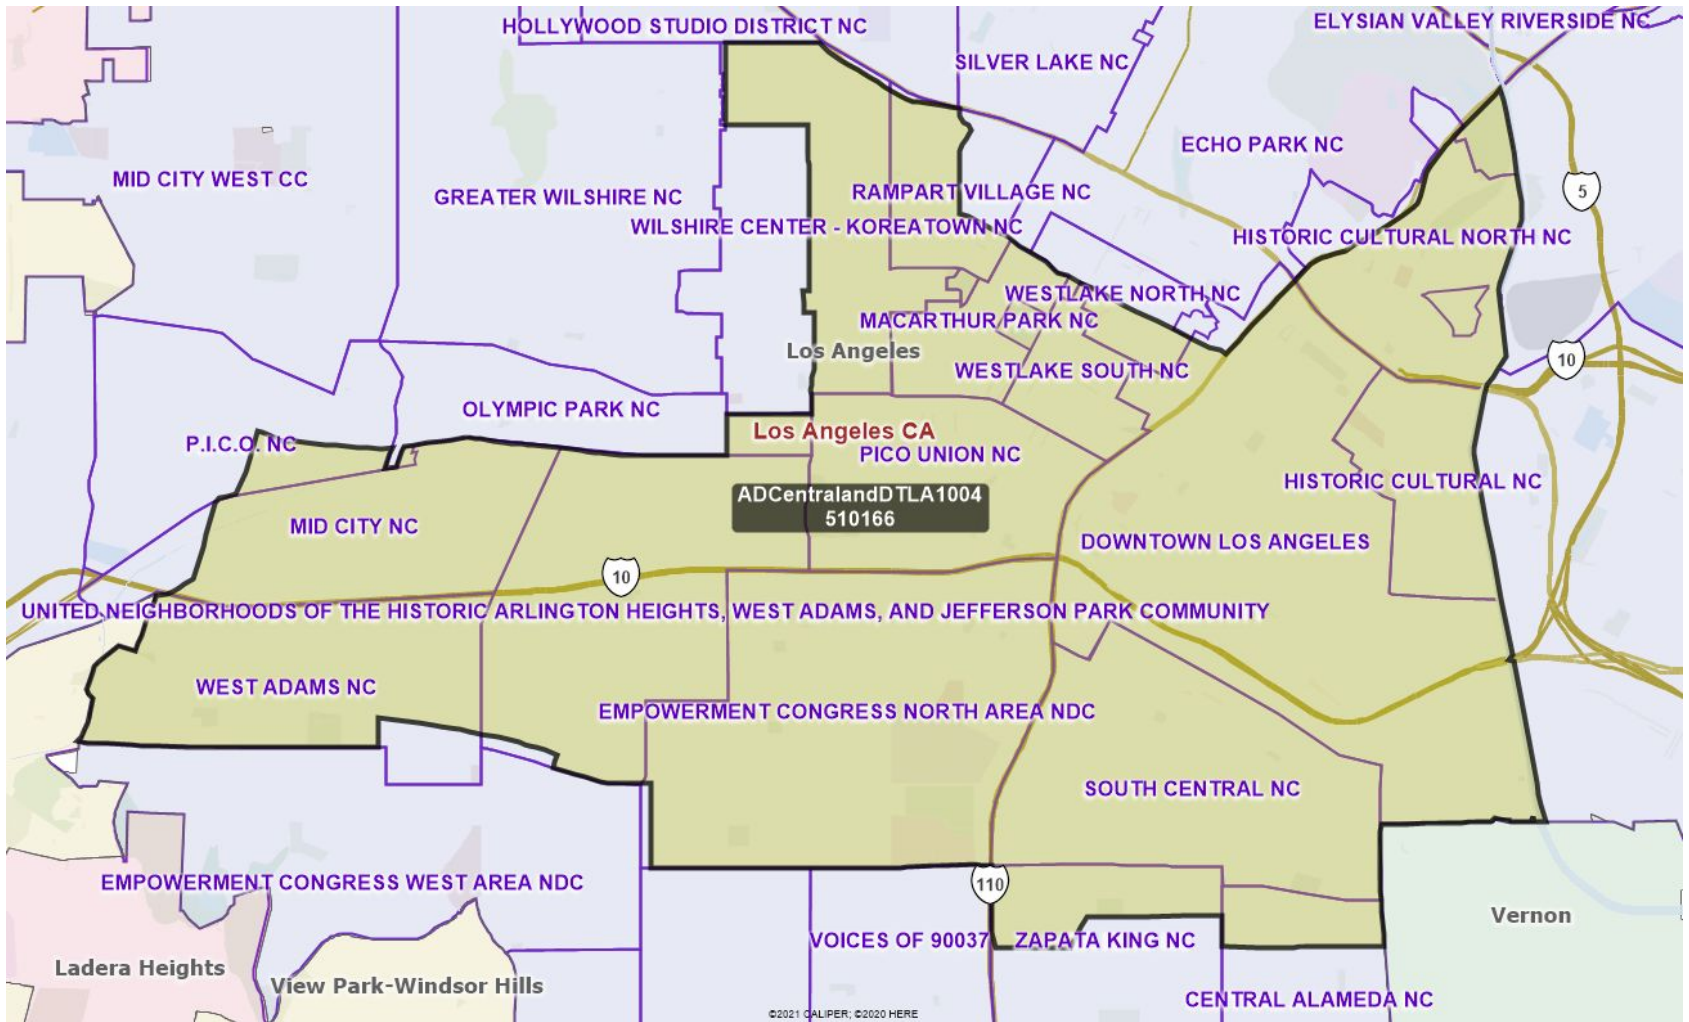

San Marino

East San Gabriel

San Gabriel

LA-32 NC

LA-32 NC

LA-32 NC

Sierra Madre

East Pasadena

Arcadia

Temple City

El Monte

Rosemead

Alhambra

Alhambra

Alhambra

Alhambra

Alhambra

Alhambra

Alhambra

Alhambra

Alhambra

West LA & East Ventura

LA Coast & South Bay

Long Beach

City of LA

Gateway Cities and east of East LA

Diamond Bar and Walnut Area

DiamondBarWalnutIndustryChinoHills_1004
162490

DiamondBarWalnutIndustryWestCovina_1004
193801

DiamondWalnutWCovRowlandHacienda_1004
296487