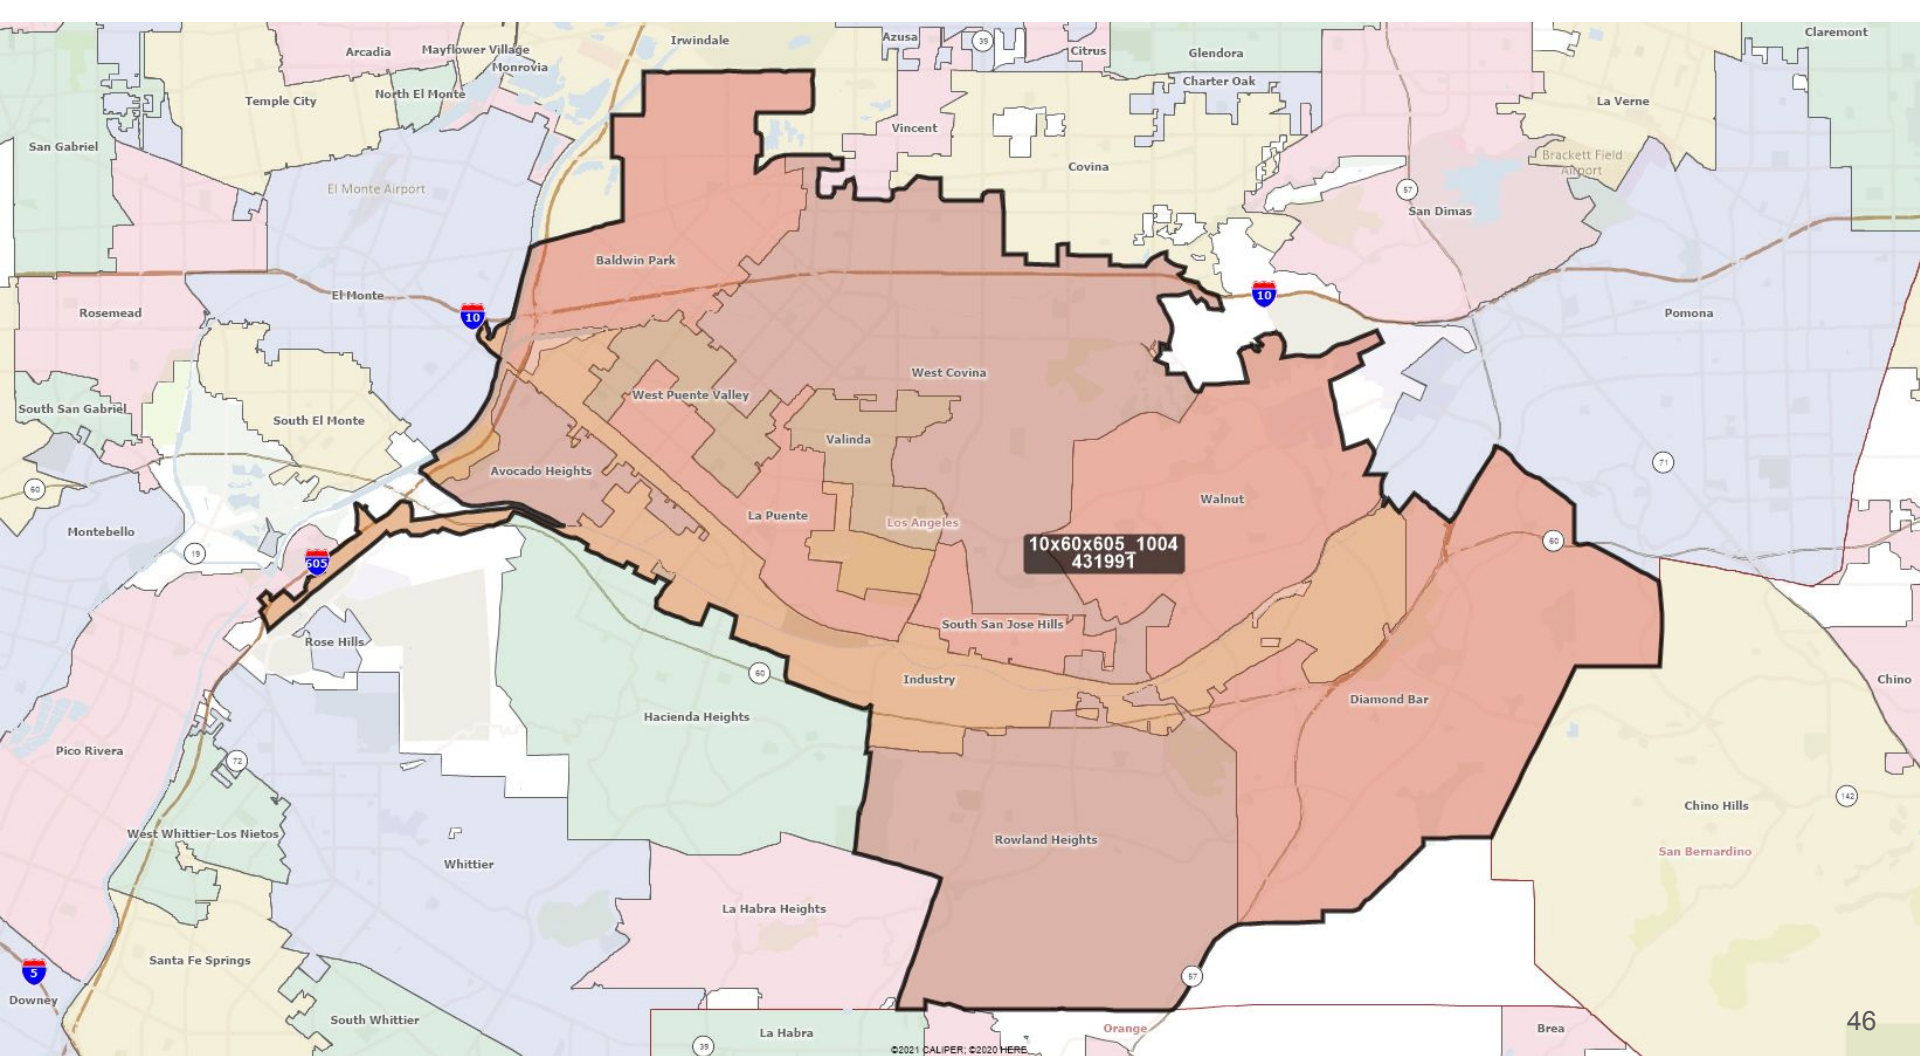

San Marino

East San Gabriel

San Gabriel

LA-32 NC

LA-32 NC

LA-32 NC

Sierra Madre

East Pasadena

Arcadia

Temple City

El Monte

Rosemead

Alhambra

Alhambra

Alhambra

Alhambra

Alhambra

Alhambra

Alhambra

Alhambra

Alhambra

West LA & East Ventura

LA Coast & South Bay

Long Beach

City of LA

Gateway Cities and east of East LA

Diamond Bar and Walnut Area

DiamondBarWalnutIndustryChinoHills_1004
162490

DiamondBarWalnutIndustryWestCovina_1004
193801

DiamondWalnutWCovRowlandHacienda_1004
296487