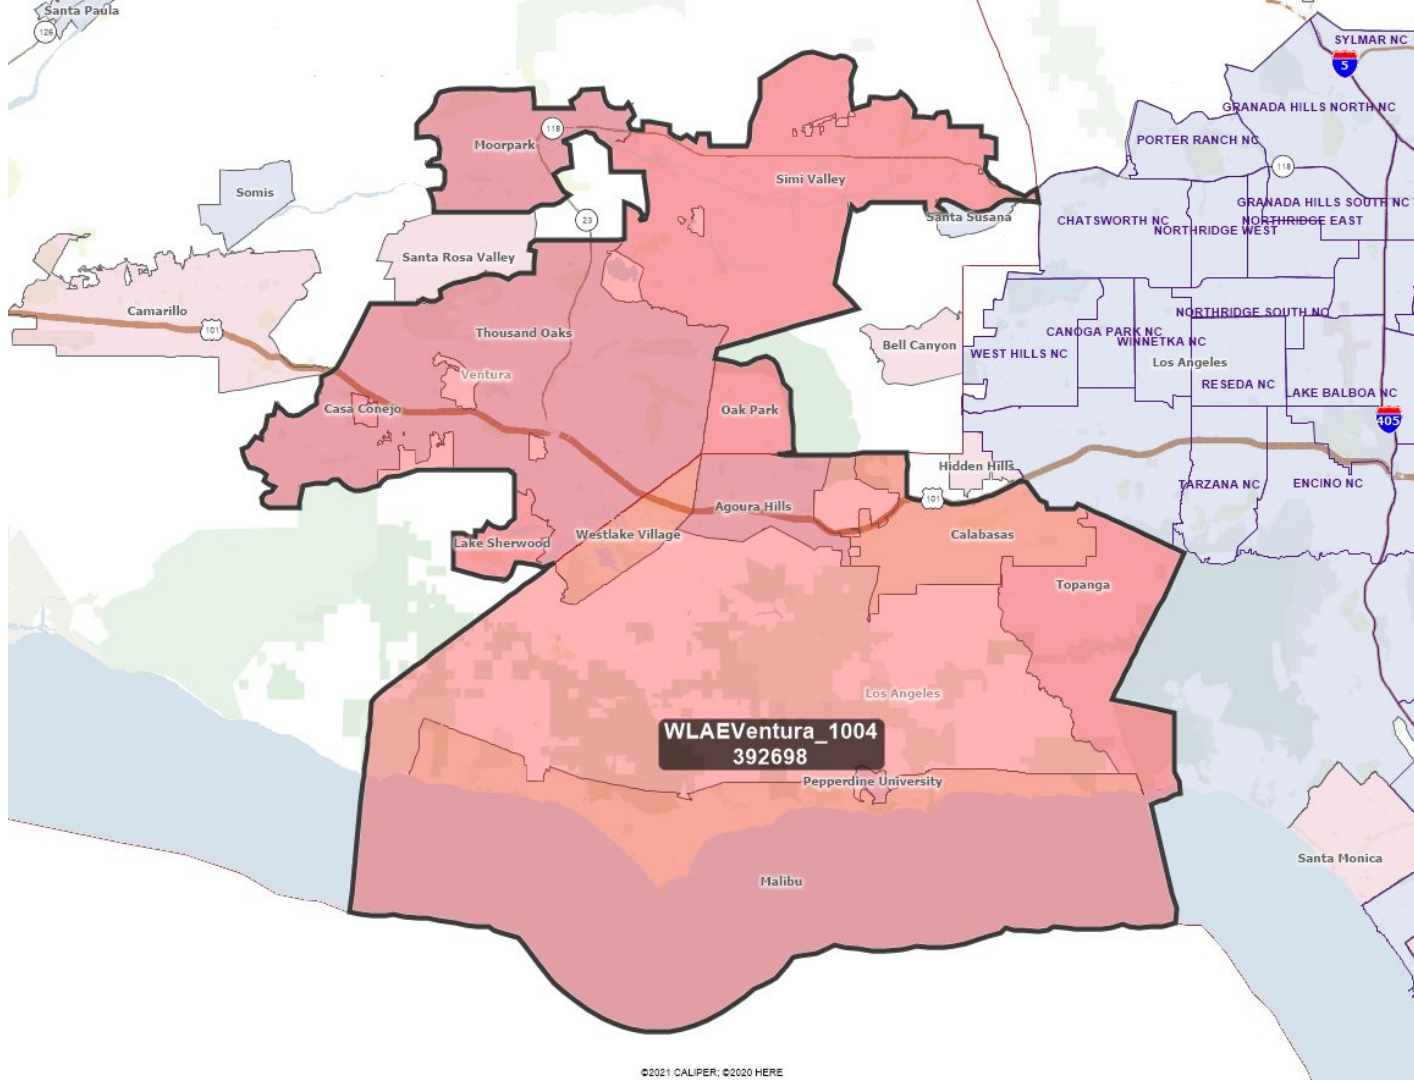

San Marino

East San Gabriel

San Gabriel

LA-32 NC

LA-32 NC

LA-32 NC

Sierra Madre

East Pasadena

Arcadia

Temple City

El Monte

Rosemead

Alhambra

Alhambra

Alhambra

Alhambra

Alhambra

Alhambra

Alhambra

Alhambra

Alhambra

West LA & East Ventura

LA Coast & South Bay

Long Beach

City of LA

Gateway Cities and east of East LA

Diamond Bar and Walnut Area

DiamondBarWalnutIndustryChinoHills_1004
162490

DiamondBarWalnutIndustryWestCovina_1004
193801

DiamondWalnutWCovRowlandHacienda_1004
296487