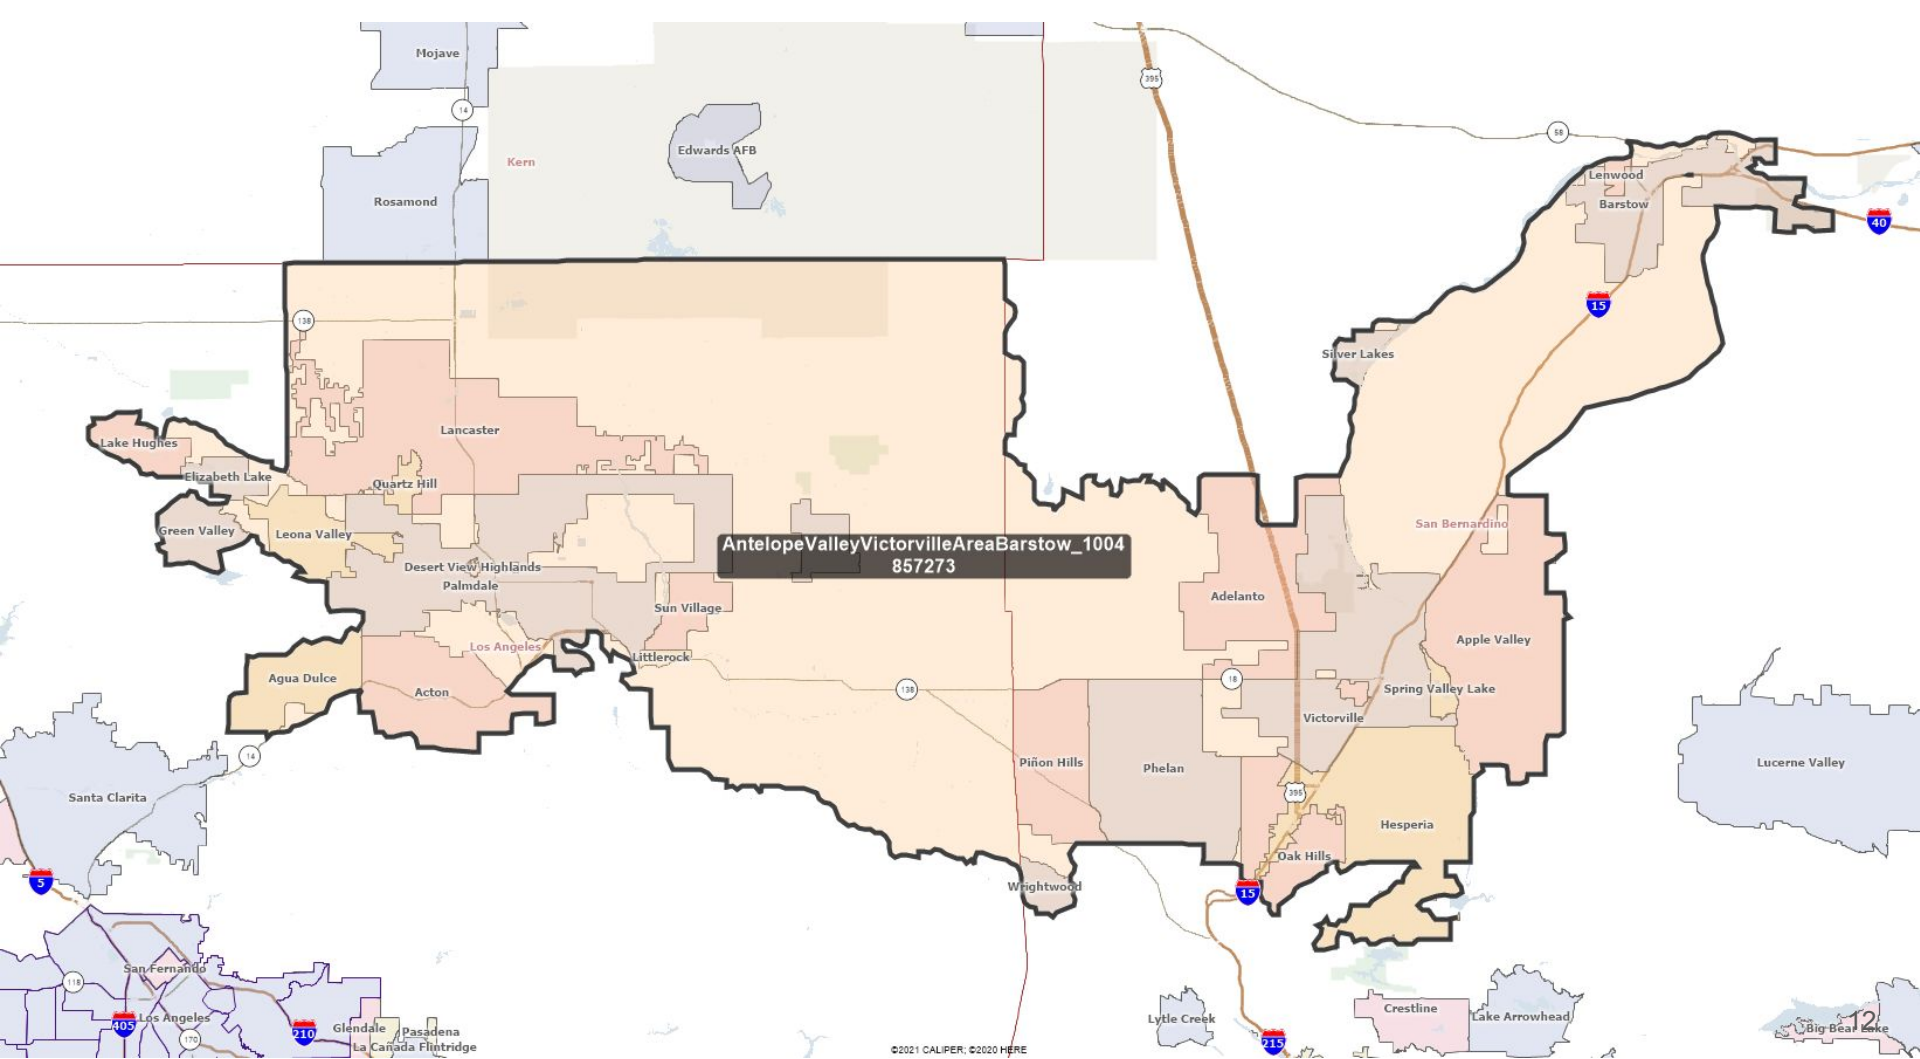

Visualizations: LA County

Week of October 4, 2021

Visualizations Label:

NameOfVisualization_Date
Total Population

Antelope Valley & Santa Clarita Valley

Antelope Santa Clarita Valleys_1004
692531

LACountyNorthOfSFV_1004
707201

Antelope Santa Clarita Simi Valleys_1004
820262

Monrovia Duarte

AntelopeValleyVictorvilleArea_1004
816538

AntelopeValleyVictorvilleAreaBarstow_1004
857273

San Fernando Valley

SanFernandoValley_1004
1508203

SUNLAND-TUJUNGA NC

CHATSWORTH NC

NORTHRIDGE WEST

GRANADA HILLS SOUTH NC

NORTHRIDGE EAST

NORTH HILLS WEST NC

ARLETA NC

Los Angeles

210

FOOTHILL TRAILS DISTRICT NC

La Crescenta-Montrose

CANOGA PARK NC

WINNETKA NC

NORTHRIDGE SOUTH NC

RESEDA NC

VAN NUYS NC