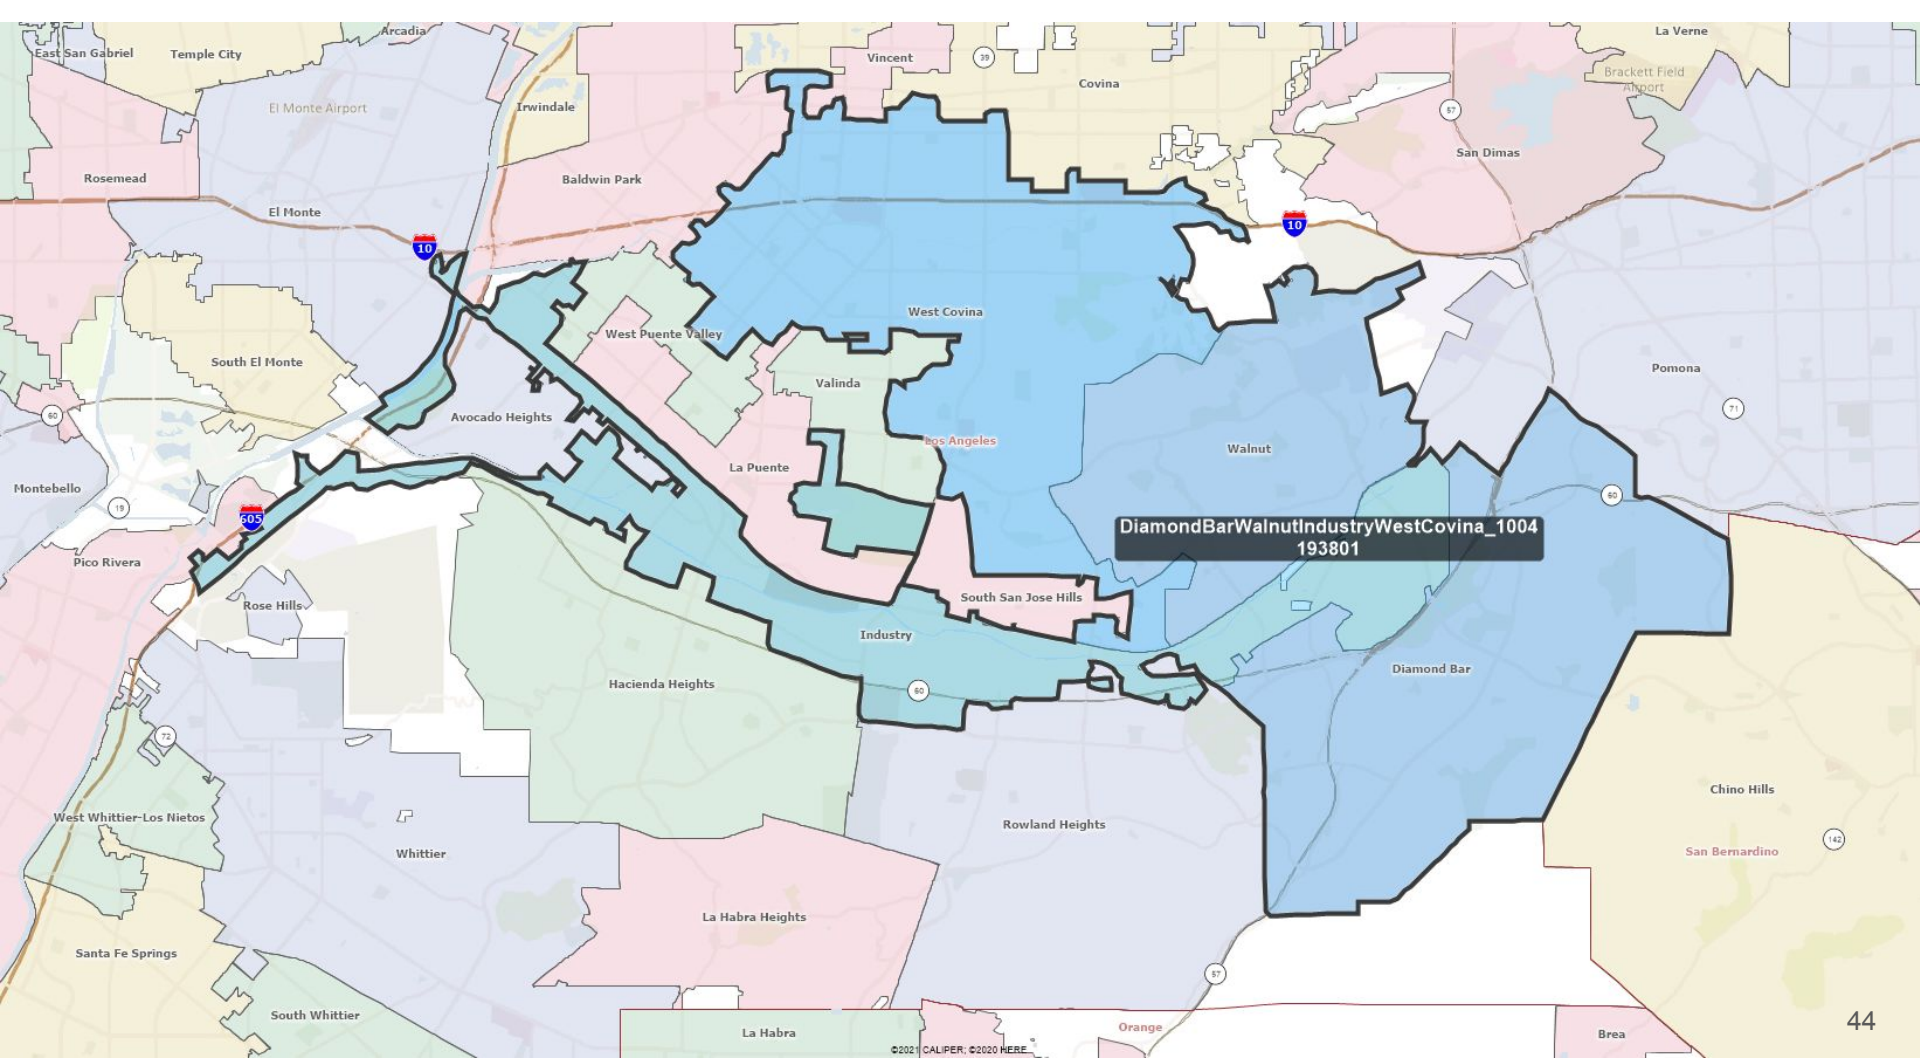

San Marino

East San Gabriel

San Gabriel

LA-32 NC

LA-32 NC

LA-32 NC

Sierra Madre

East Pasadena

Arcadia

Temple City

El Monte

Rosemead

Alhambra

Alhambra

Alhambra

Alhambra

Alhambra

Alhambra

Alhambra

Alhambra

Alhambra

West LA & East Ventura

LA Coast & South Bay

Long Beach

City of LA

Gateway Cities and east of East LA

Diamond Bar and Walnut Area

DiamondBarWalnutIndustryChinoHills_1004
162490

DiamondBarWalnutIndustryWestCovina_1004
193801

DiamondWalnutWCovRowlandHacienda_1004
296487