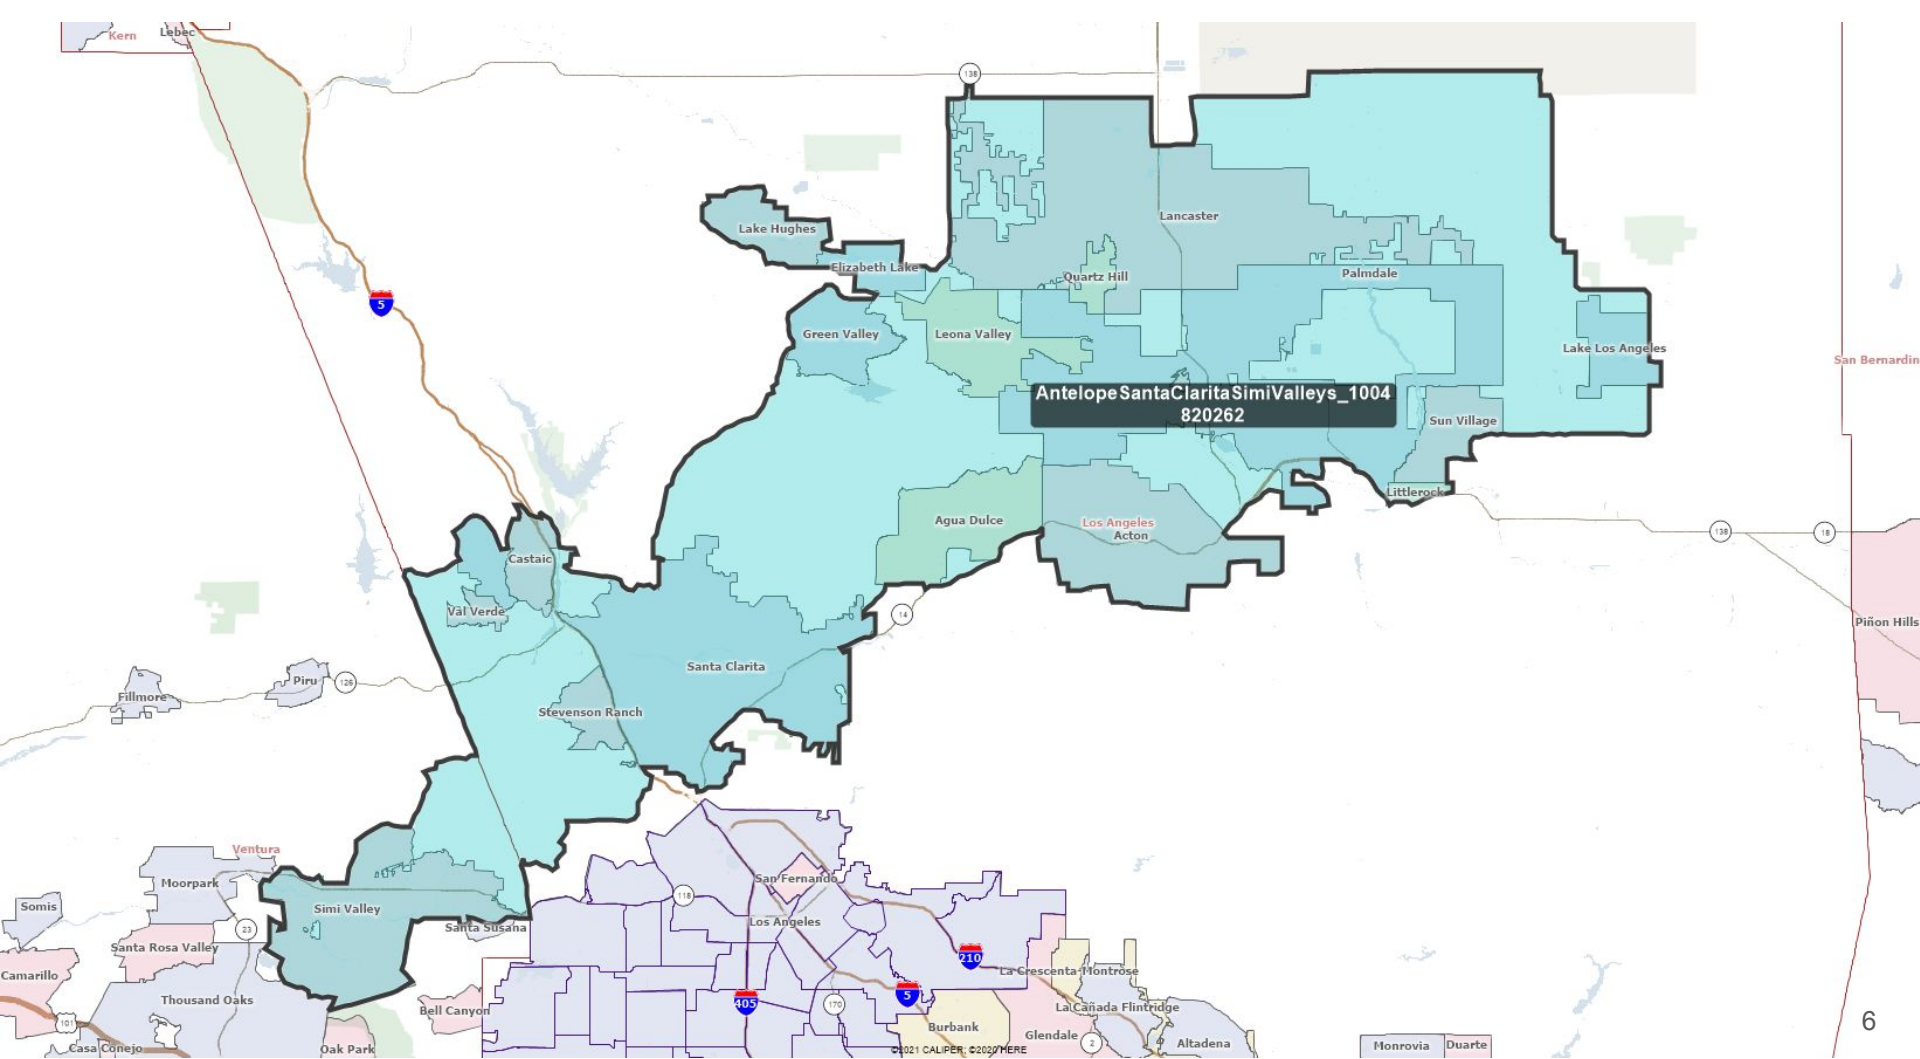

Visualizations: LA County

Week of October 4, 2021

Visualizations Label:

NameOfVisualization_Date
Total Population

Antelope Valley & Santa Clarita Valley

Antelope Santa Clarita Valleys_1004
692531

LACountyNorthOfSFV_1004
707201

Antelope Santa Clarita Simi Valleys_1004
820262

Monrovia Duarte

AntelopeValleyVictorvilleArea_1004
816538

AntelopeValleyVictorvilleAreaBarstow_1004
857273

San Fernando Valley

SanFernandoValley_1004
1508203