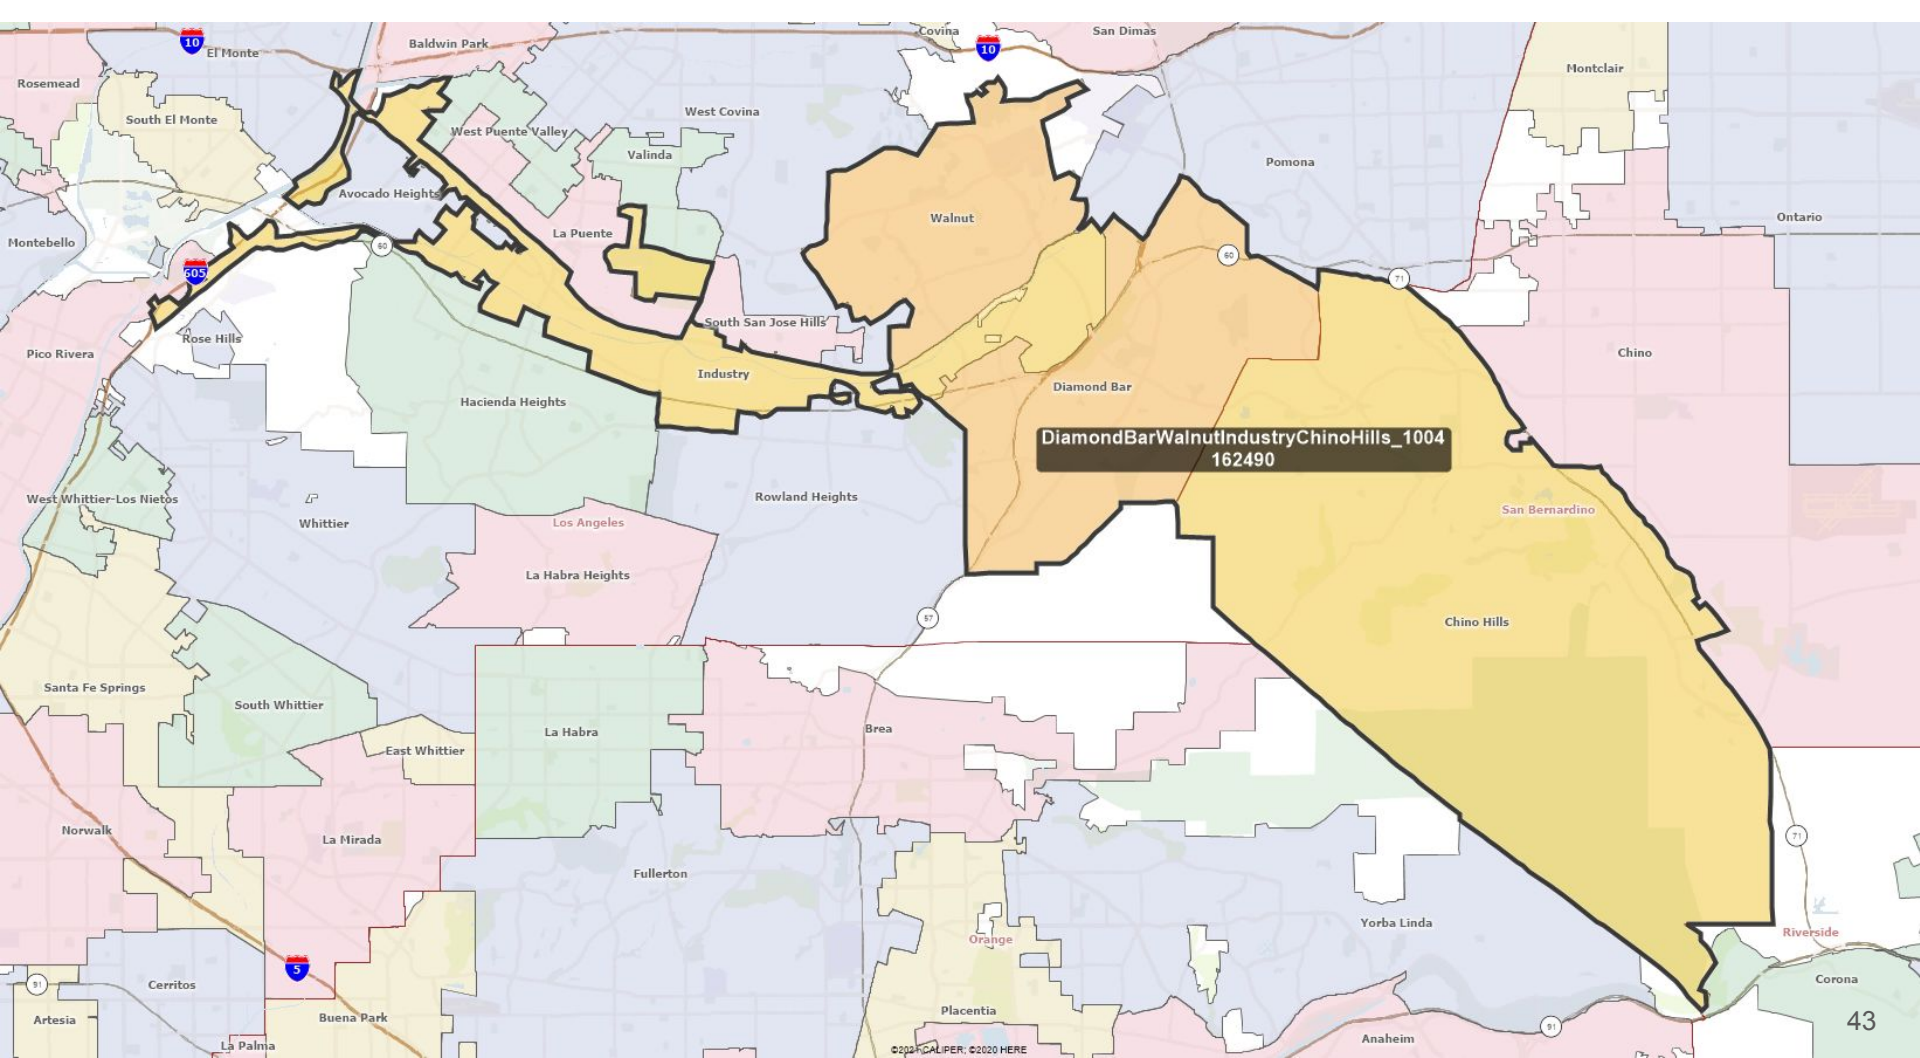

San Marino

East San Gabriel

San Gabriel

LA-32 NC

LA-32 NC

LA-32 NC

Sierra Madre

East Pasadena

Alhambra

Alhambra

Alhambra

Alhambra

Alhambra

West LA & East Ventura

LA Coast & South Bay

Long Beach

City of LA

Gateway Cities and east of East LA

Diamond Bar and Walnut Area

DiamondBarWalnutIndustryChinoHills_1004
162490

DiamondBarWalnutIndustryWestCovina_1004
193801

DiamondWalnutWCovRowlandHacienda_1004
296487