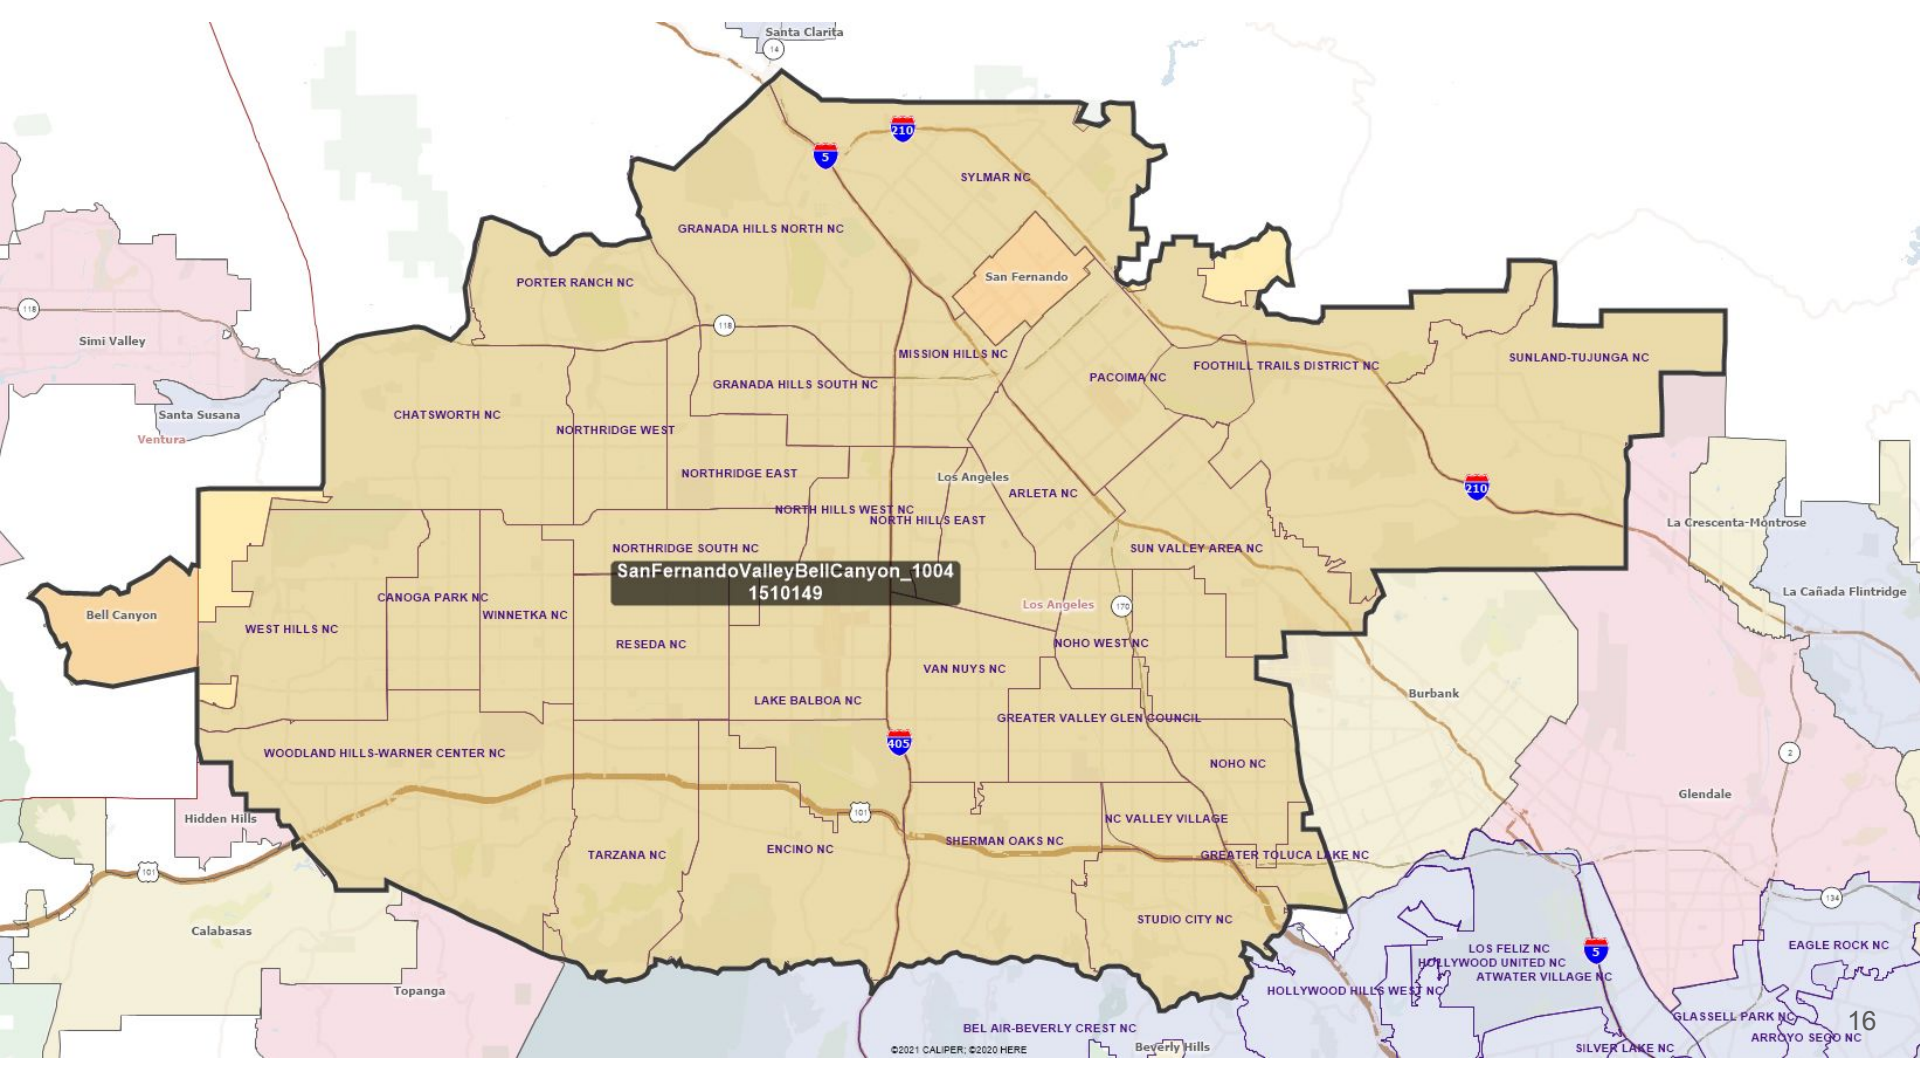

Visualizations: LA County

Week of October 4, 2021

Visualizations Label:

NameOfVisualization_Date
Total Population

Antelope Valley & Santa Clarita Valley

Antelope Santa Clarita Valleys_1004
692531

LACountyNorthOfSFV_1004
707201

Antelope Santa Clarita Simi Valleys_1004
820262

Monrovia Duarte

AntelopeValleyVictorvilleArea_1004
816538

AntelopeValleyVictorvilleAreaBarstow_1004
857273

San Fernando Valley

SanFernandoValley_1004
1508203

SUNLAND-TUJUNGA NC

CHATSWORTH NC

NORTHRIDGE WEST

GRANADA HILLS SOUTH NC

NORTHRIDGE EAST

NORTH HILLS WEST NC

ARLETA NC

Los Angeles

210

FOOTHILL TRAILS DISTRICT NC

La Crescenta-Montrose

CANOGA PARK NC

WINNETKA NC

NORTHRIDGE SOUTH NC

RESEDA NC

VAN NUYS NC