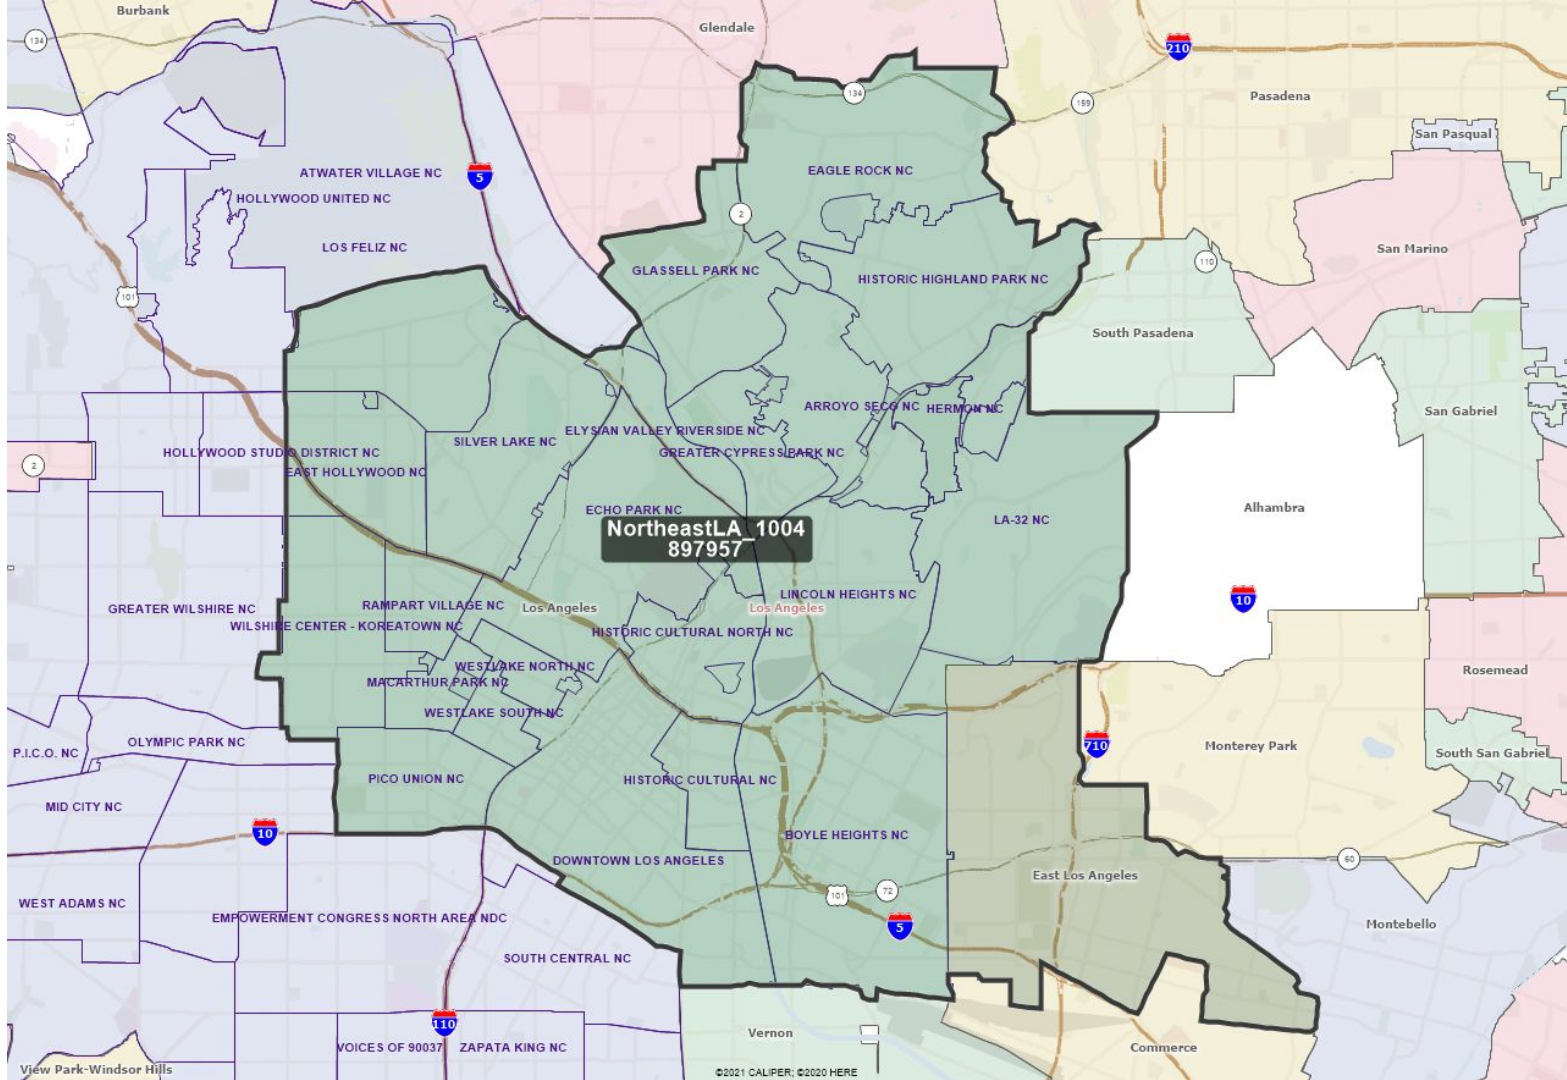

San Marino

East San Gabriel

San Gabriel

LA-32 NC

LA-32 NC

LA-32 NC

Sierra Madre

East Pasadena

Arcadia

Temple City

El Monte

Rosemead

Alhambra

Alhambra

Alhambra

Alhambra

Alhambra

Alhambra

Alhambra

Alhambra

Alhambra

West LA & East Ventura

LA Coast & South Bay

Long Beach

City of LA

Gateway Cities and east of East LA

Diamond Bar and Walnut Area

DiamondBarWalnutIndustryChinoHills_1004
162490

DiamondBarWalnutIndustryWestCovina_1004
193801

DiamondWalnutWCovRowlandHacienda_1004
296487