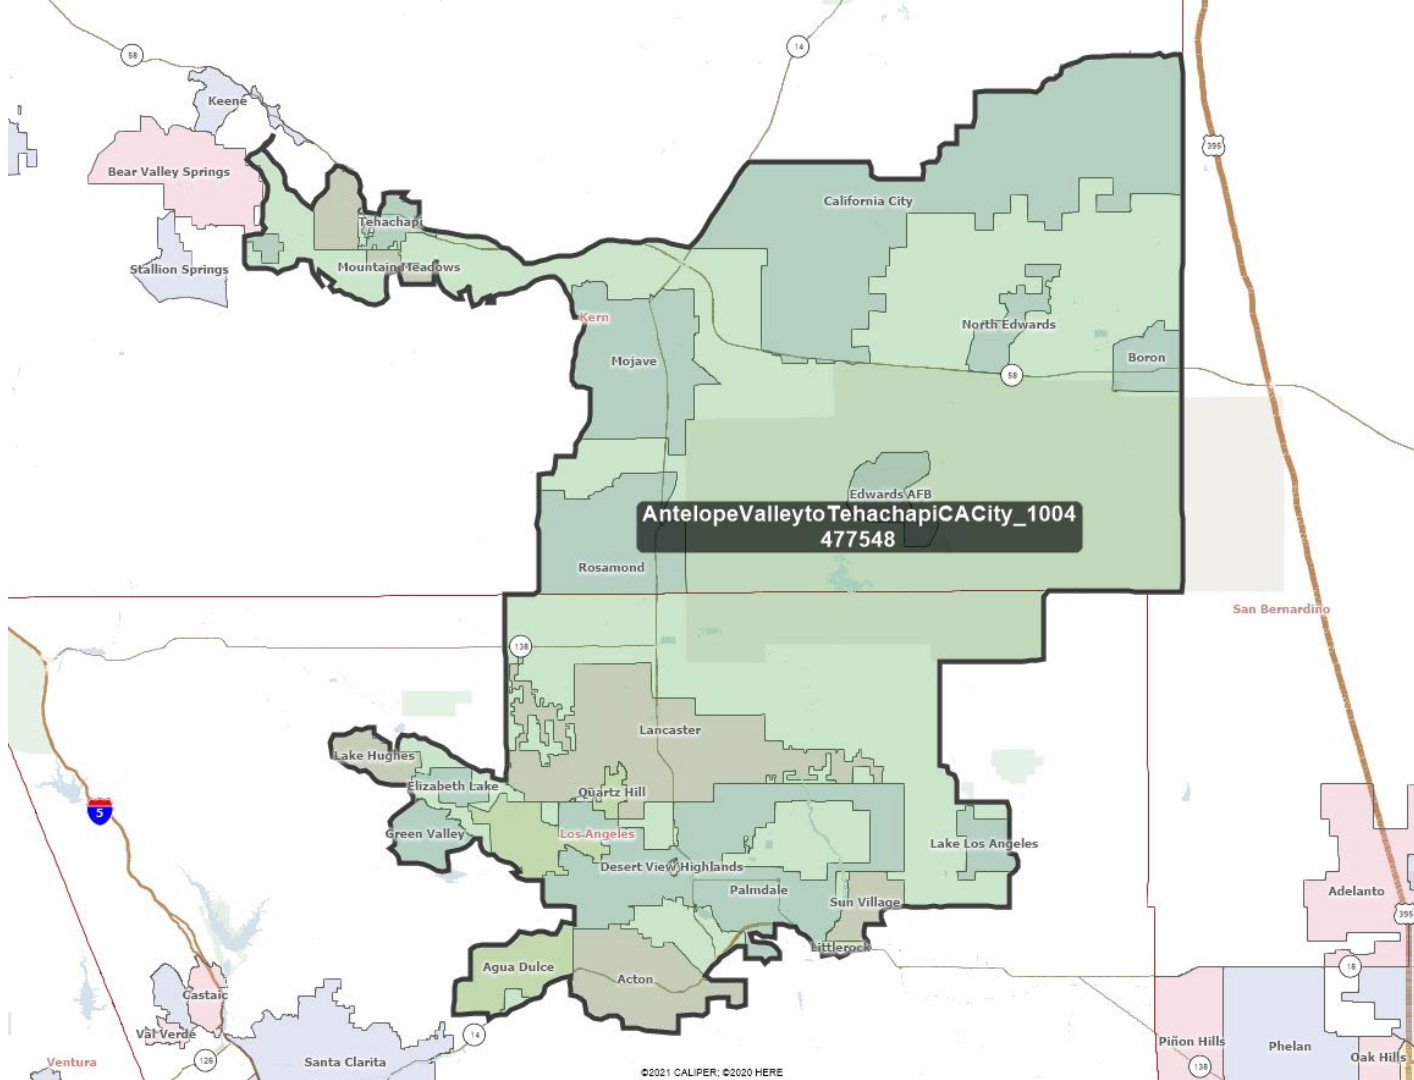

Visualizations: LA County

Week of October 4, 2021

Visualizations Label:

NameOfVisualization_Date
Total Population

Antelope Valley & Santa Clarita Valley

Antelope Santa Clarita Valleys_1004
692531

LACountyNorthOfSFV_1004
707201

Antelope Santa Clarita Simi Valleys_1004
820262

Monrovia Duarte

AntelopeValleyVictorvilleArea_1004
816538

AntelopeValleyVictorvilleAreaBarstow_1004
857273

San Fernando Valley

SanFernandoValley_1004
1508203