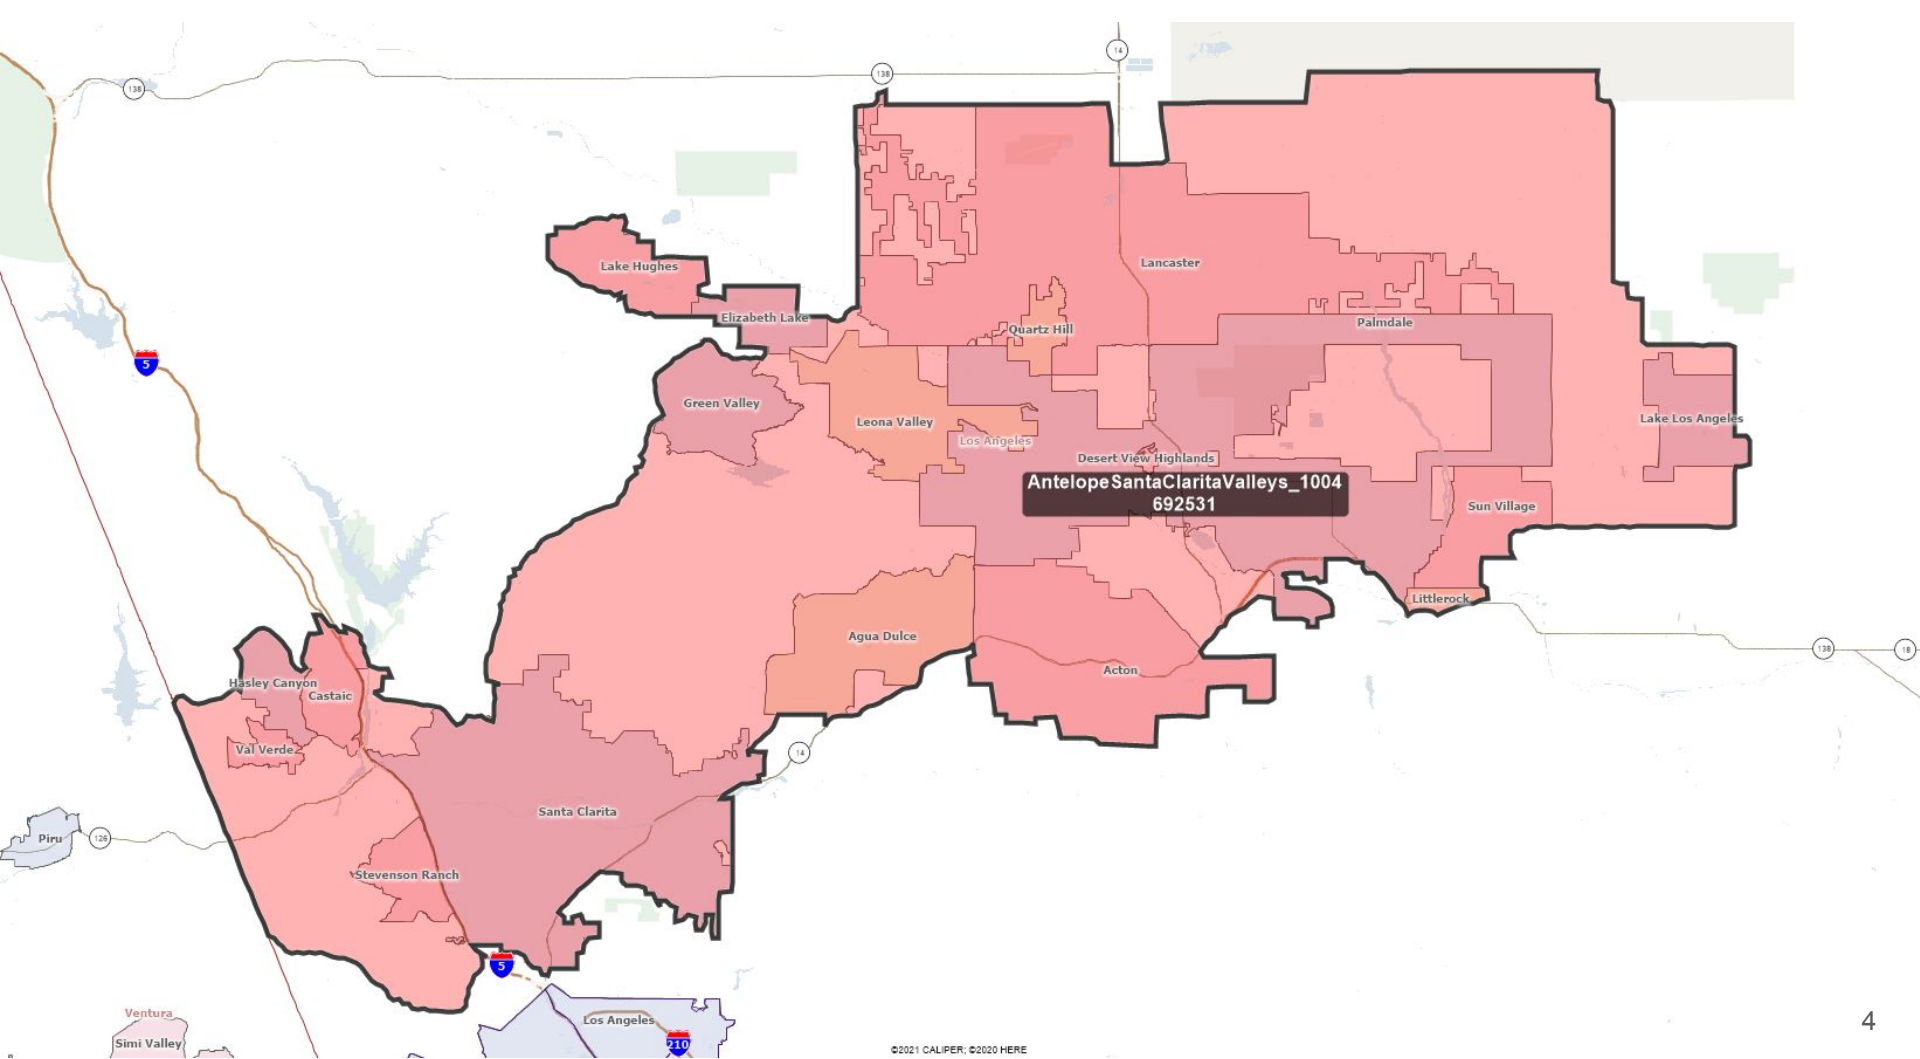

Visualizations: LA County

Week of October 4, 2021

Visualizations Label:

NameOfVisualization_Date
Total Population

Antelope Valley & Santa Clarita Valley

Antelope Santa Clarita Valleys_1004
692531

LACountyNorthOfSFV_1004
707201

Antelope Santa Clarita Simi Valleys_1004
820262

Monrovia Duarte

AntelopeValleyVictorvilleArea_1004
816538

AntelopeValleyVictorvilleAreaBarstow_1004
857273

San Fernando Valley

SanFernandoValley_1004
1508203