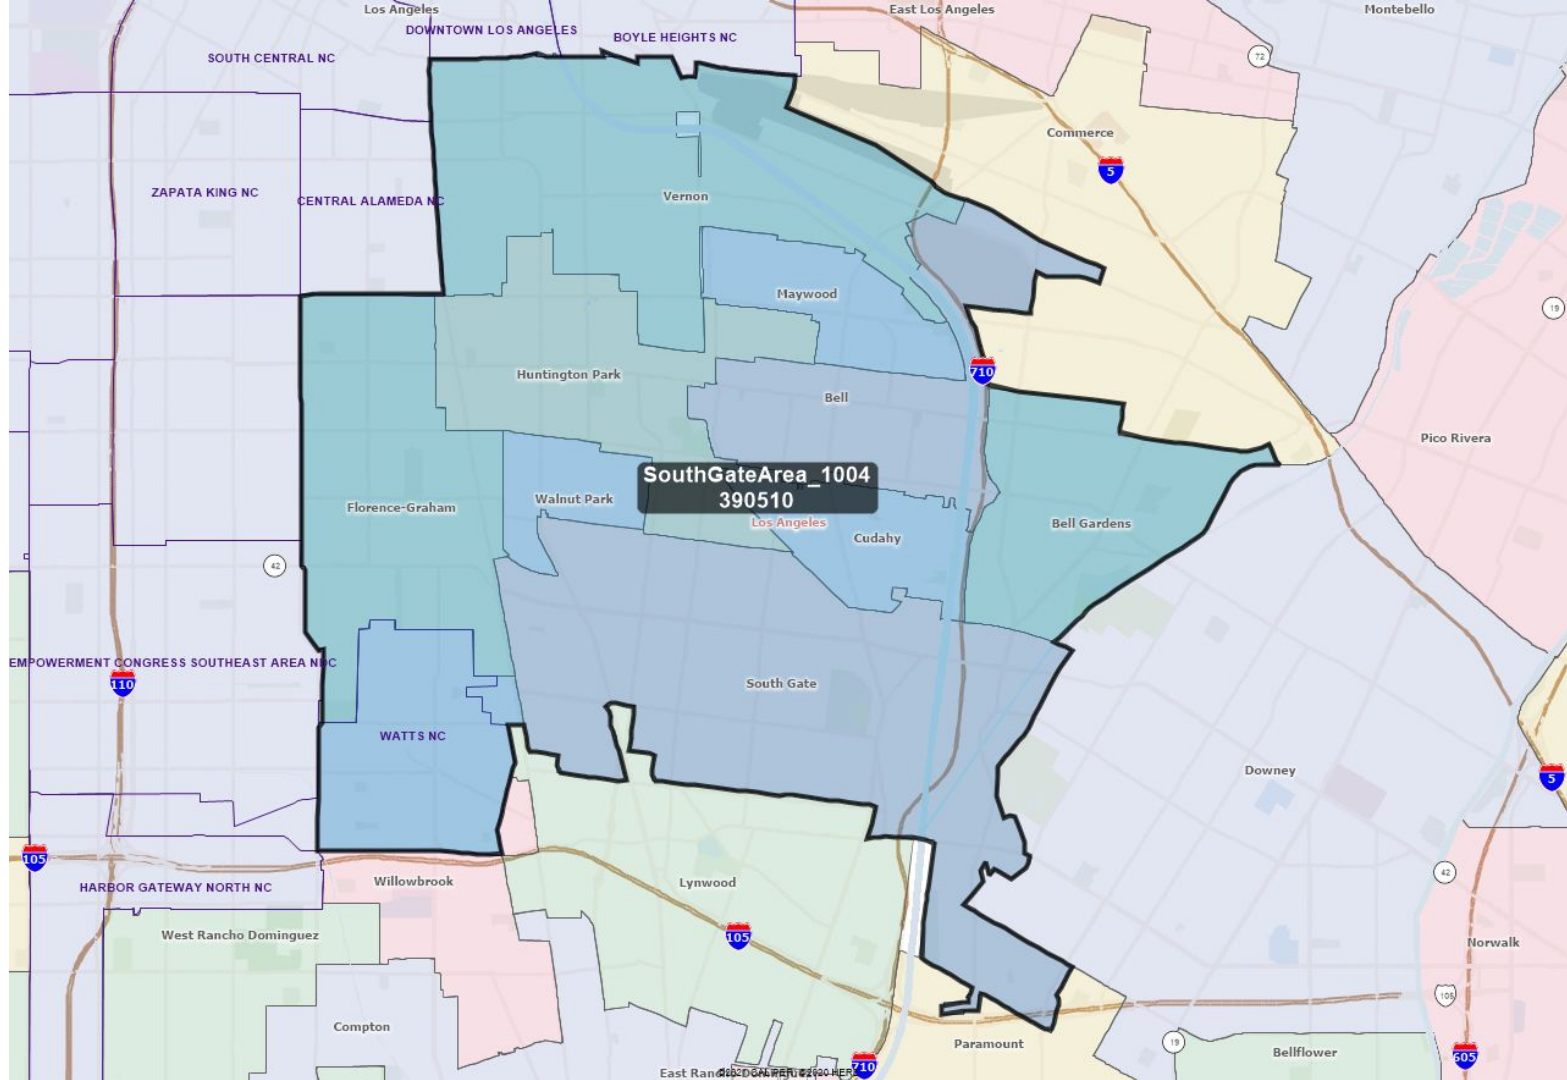

San Marino

East San Gabriel

San Gabriel

LA-32 NC

LA-32 NC

LA-32 NC

Sierra Madre

East Pasadena

Arcadia

Temple City

El Monte

Rosemead

Alhambra

Alhambra

Alhambra

Alhambra

Alhambra

Alhambra

Alhambra

Alhambra

Alhambra

West LA & East Ventura

LA Coast & South Bay

Long Beach

City of LA

Gateway Cities and east of East LA

Diamond Bar and Walnut Area

DiamondBarWalnutIndustryChinoHills_1004
162490

DiamondBarWalnutIndustryWestCovina_1004
193801

DiamondWalnutWCovRowlandHacienda_1004
296487