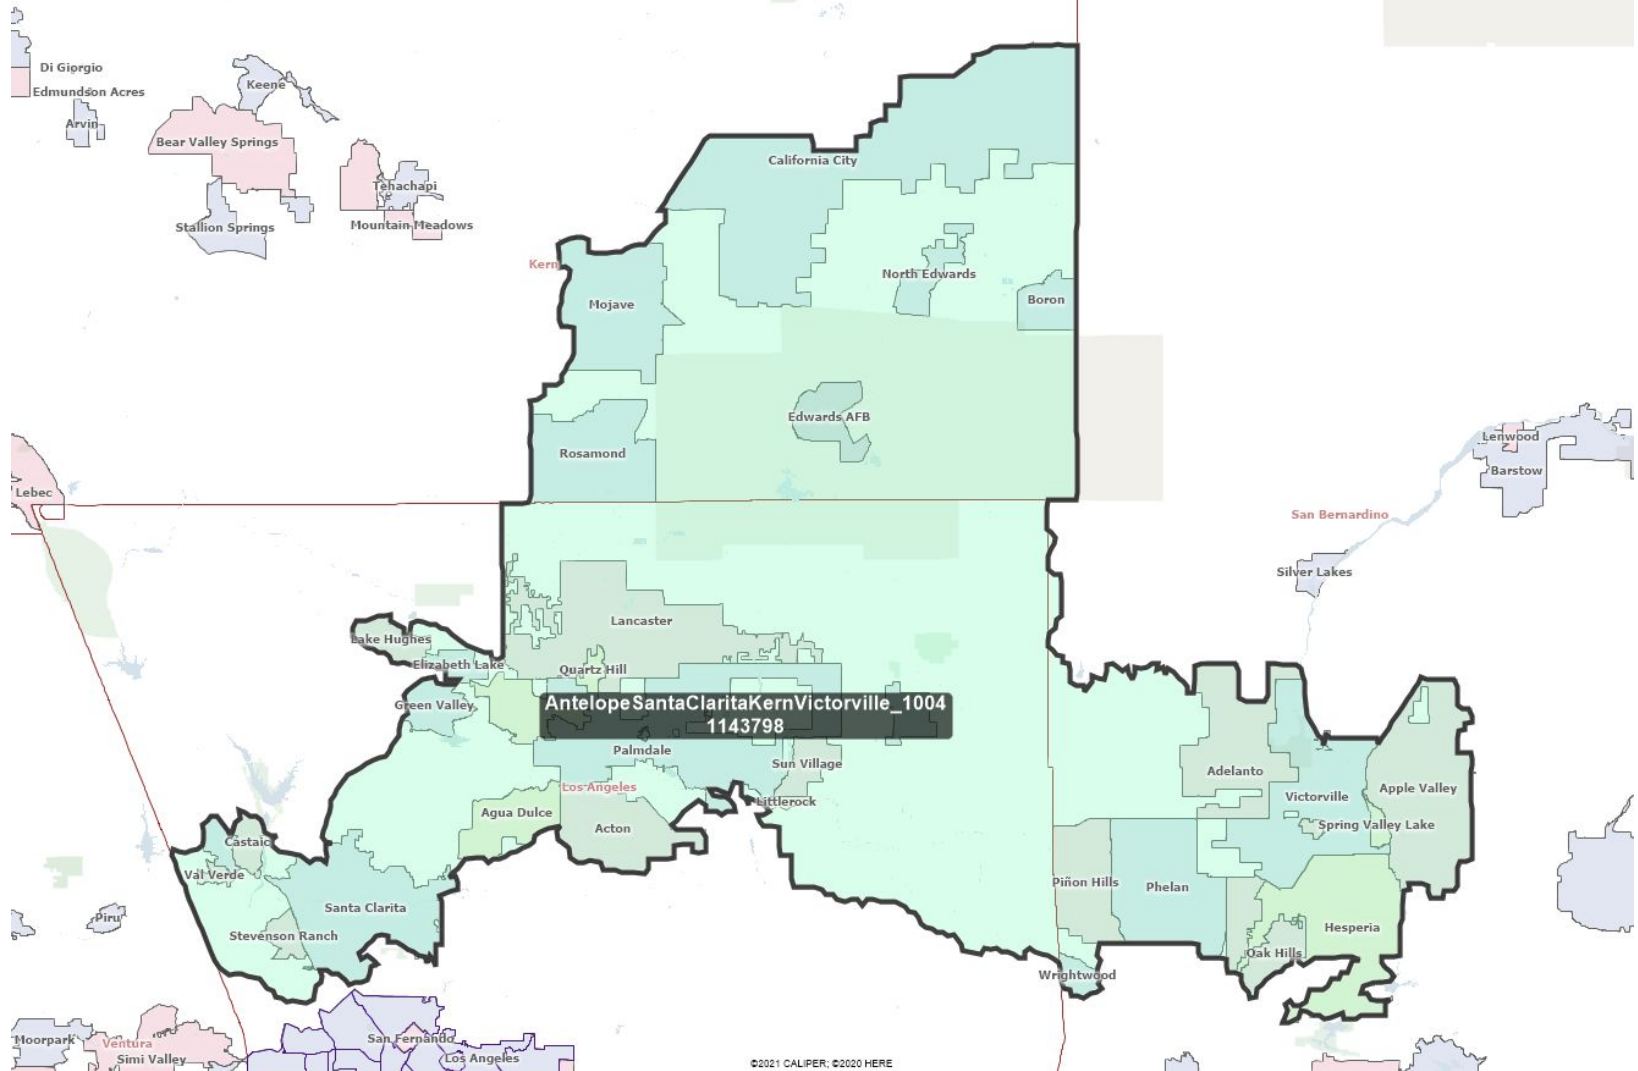

Visualizations: LA County

Week of October 4, 2021

Visualizations Label:

NameOfVisualization_Date
Total Population

Antelope Valley & Santa Clarita Valley

Antelope Santa Clarita Valleys_1004
692531

LACountyNorthOfSFV_1004
707201

Antelope Santa Clarita Simi Valleys_1004
820262

Monrovia Duarte

AntelopeValleyVictorvilleArea_1004
816538

AntelopeValleyVictorvilleAreaBarstow_1004
857273

San Fernando Valley

SanFernandoValley_1004
1508203

210

FOOTHILL TRAILS DISTRICT NC

La Crescenta-Montrose

CANOGA PARK NC

WINNETKA NC

NORTHRIDGE SOUTH NC

RESEDA NC

VAN NUYS NC

Alhambra

Alhambra

Alhambra

Alhambra

Alhambra

West LA & East Ventura

LA Coast & South Bay

Long Beach