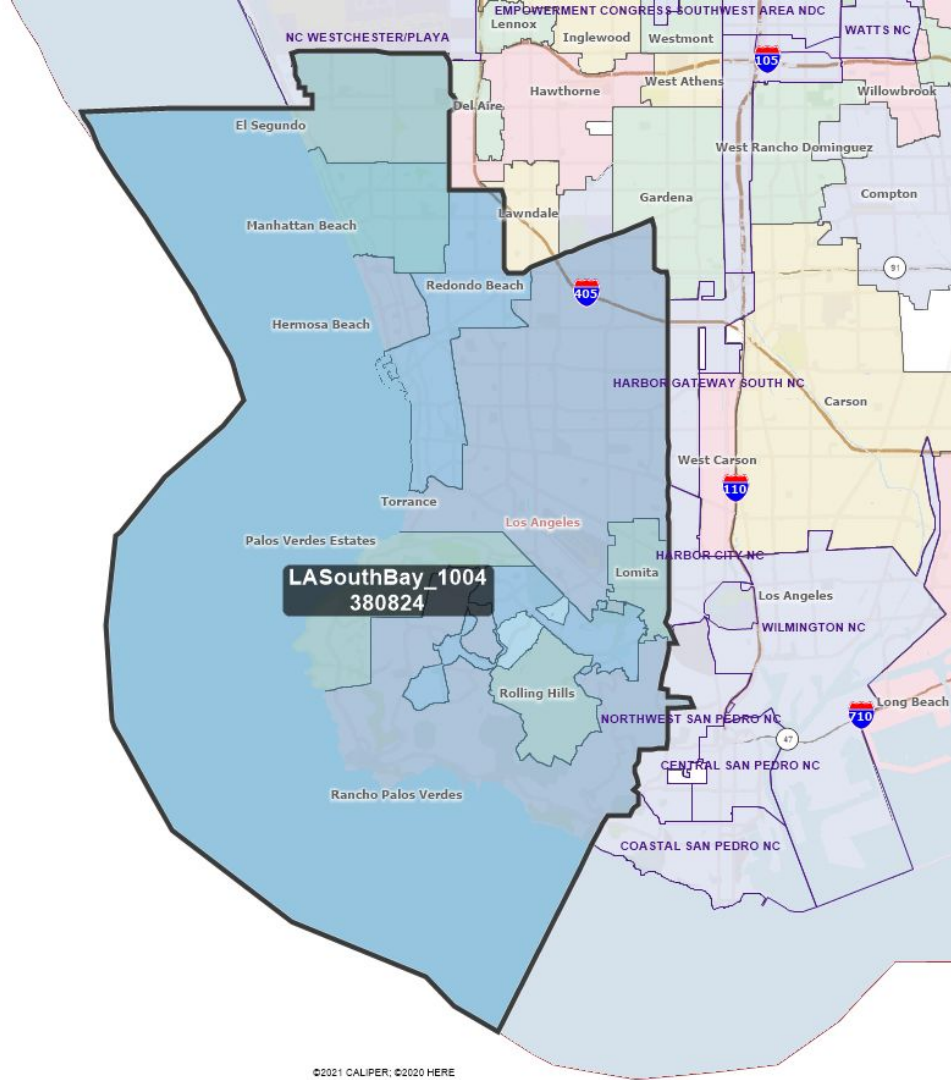

San Marino

East San Gabriel

San Gabriel

LA-32 NC

LA-32 NC

LA-32 NC

Sierra Madre

East Pasadena

Arcadia

Temple City

El Monte

Rosemead

Alhambra

Alhambra

Alhambra

Alhambra

Alhambra

Alhambra

Alhambra

Alhambra

Alhambra

West LA & East Ventura

LA Coast & South Bay

Long Beach

City of LA

Gateway Cities and east of East LA

Diamond Bar and Walnut Area

DiamondBarWalnutIndustryChinoHills_1004
162490

DiamondBarWalnutIndustryWestCovina_1004
193801

DiamondWalnutWCovRowlandHacienda_1004
296487