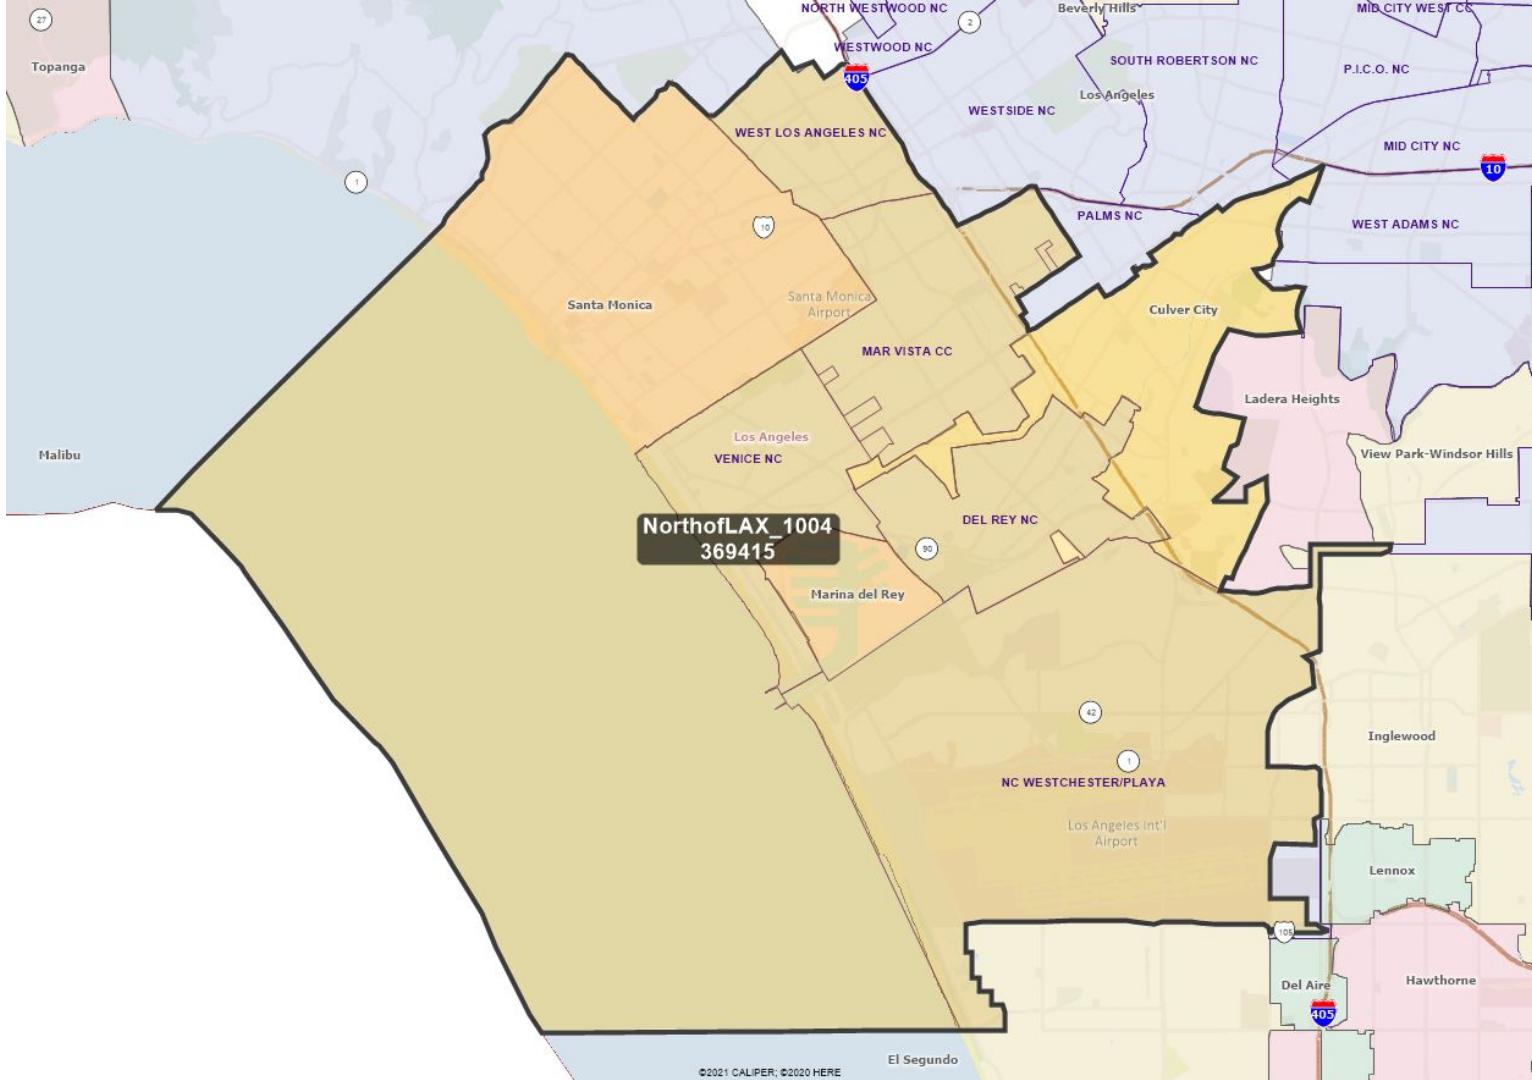

San Marino

East San Gabriel

San Gabriel

LA-32 NC

LA-32 NC

LA-32 NC

Sierra Madre

East Pasadena

Arcadia

Temple City

El Monte

Rosemead

Alhambra

Alhambra

Alhambra

Alhambra

Alhambra

Alhambra

Alhambra

Alhambra

Alhambra

West LA & East Ventura

LA Coast & South Bay

Long Beach

City of LA

Gateway Cities and east of East LA

Diamond Bar and Walnut Area

DiamondBarWalnutIndustryChinoHills_1004
162490

DiamondBarWalnutIndustryWestCovina_1004
193801

DiamondWalnutWCovRowlandHacienda_1004
296487