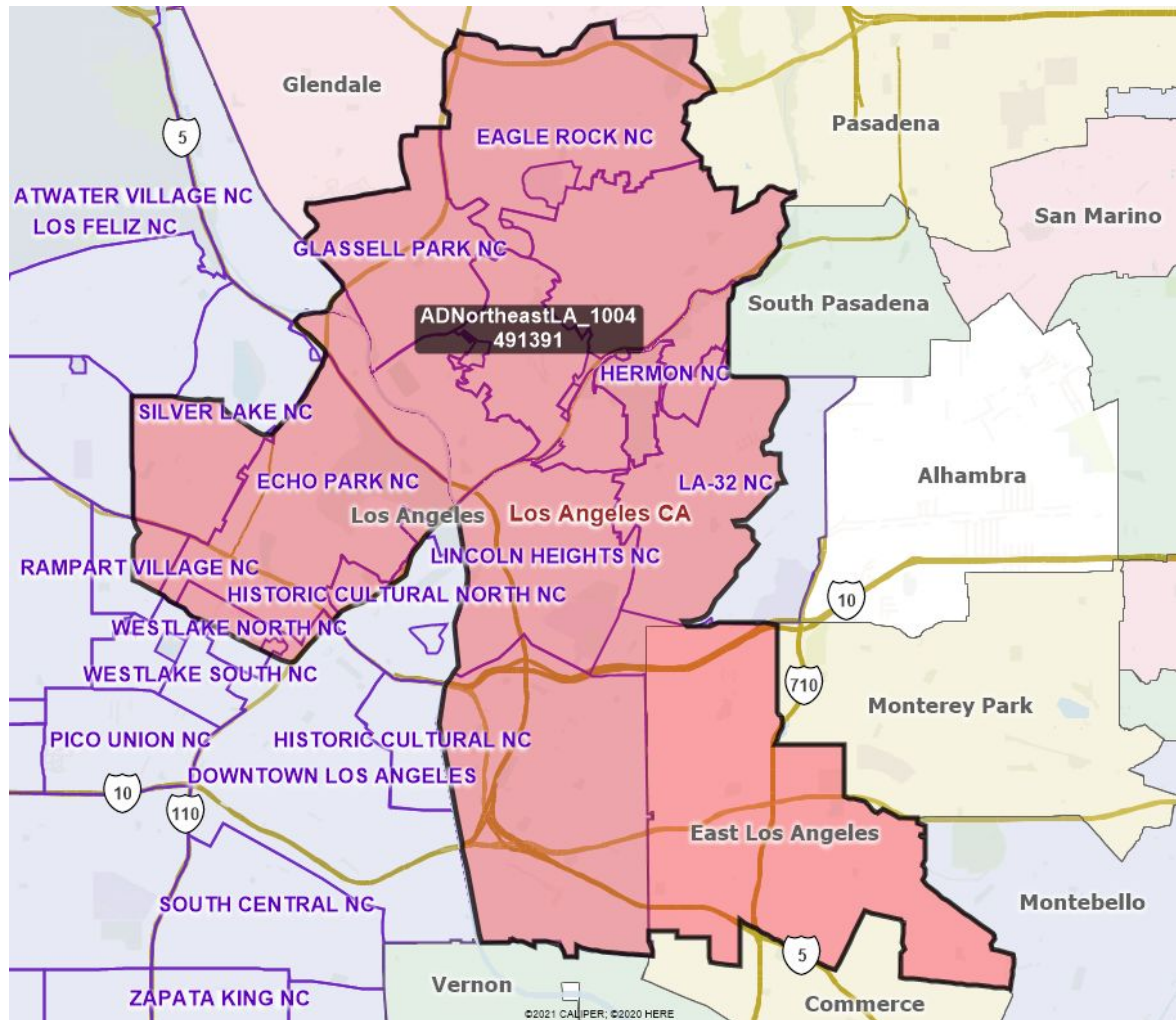

San Marino

East San Gabriel

San Gabriel

LA-32 NC

LA-32 NC

LA-32 NC

Sierra Madre

East Pasadena

Arcadia

Temple City

El Monte

Rosemead

Alhambra

Alhambra

Alhambra

Alhambra

Alhambra

Alhambra

Alhambra

Alhambra

Alhambra

West LA & East Ventura

LA Coast & South Bay

Long Beach

City of LA

Gateway Cities and east of East LA

Diamond Bar and Walnut Area

DiamondBarWalnutIndustryChinoHills_1004
162490

DiamondBarWalnutIndustryWestCovina_1004
193801

DiamondWalnutWCovRowlandHacienda_1004
296487