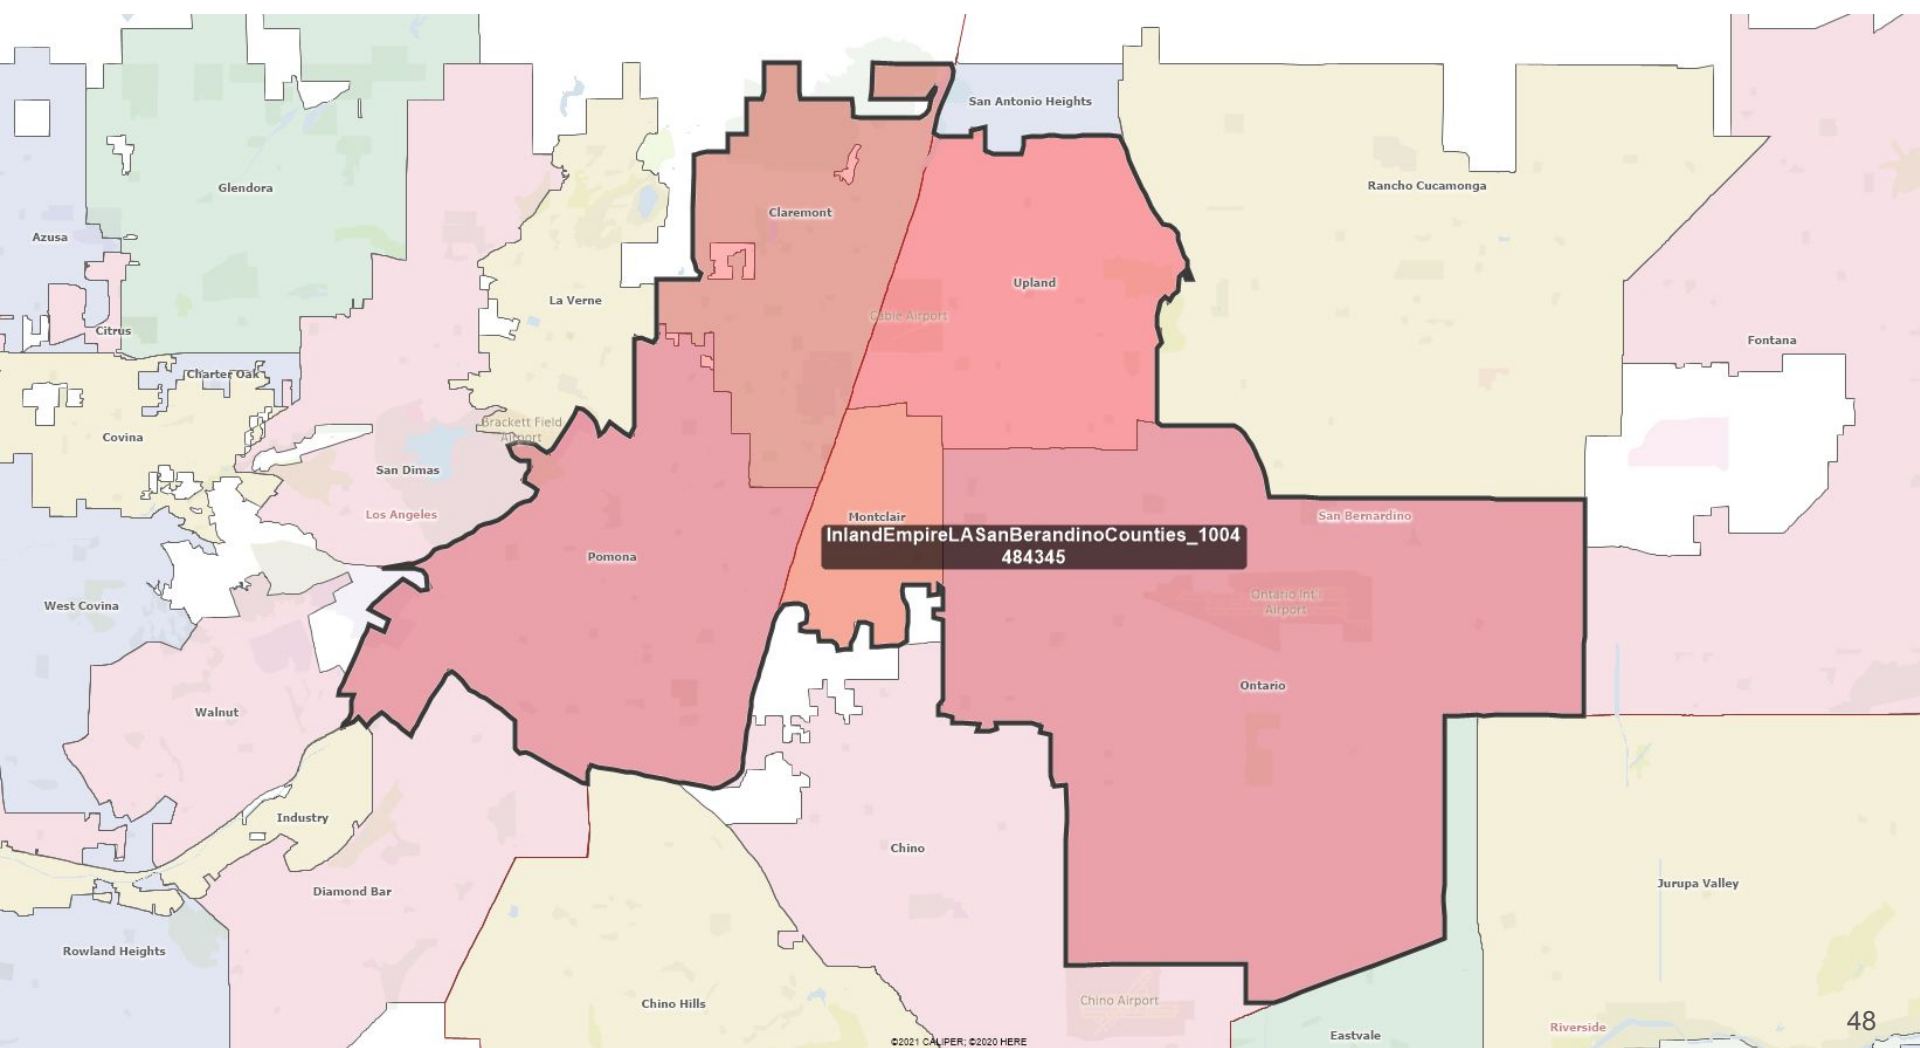

Inland Empire LA San Bernardino Counties_1004
484345