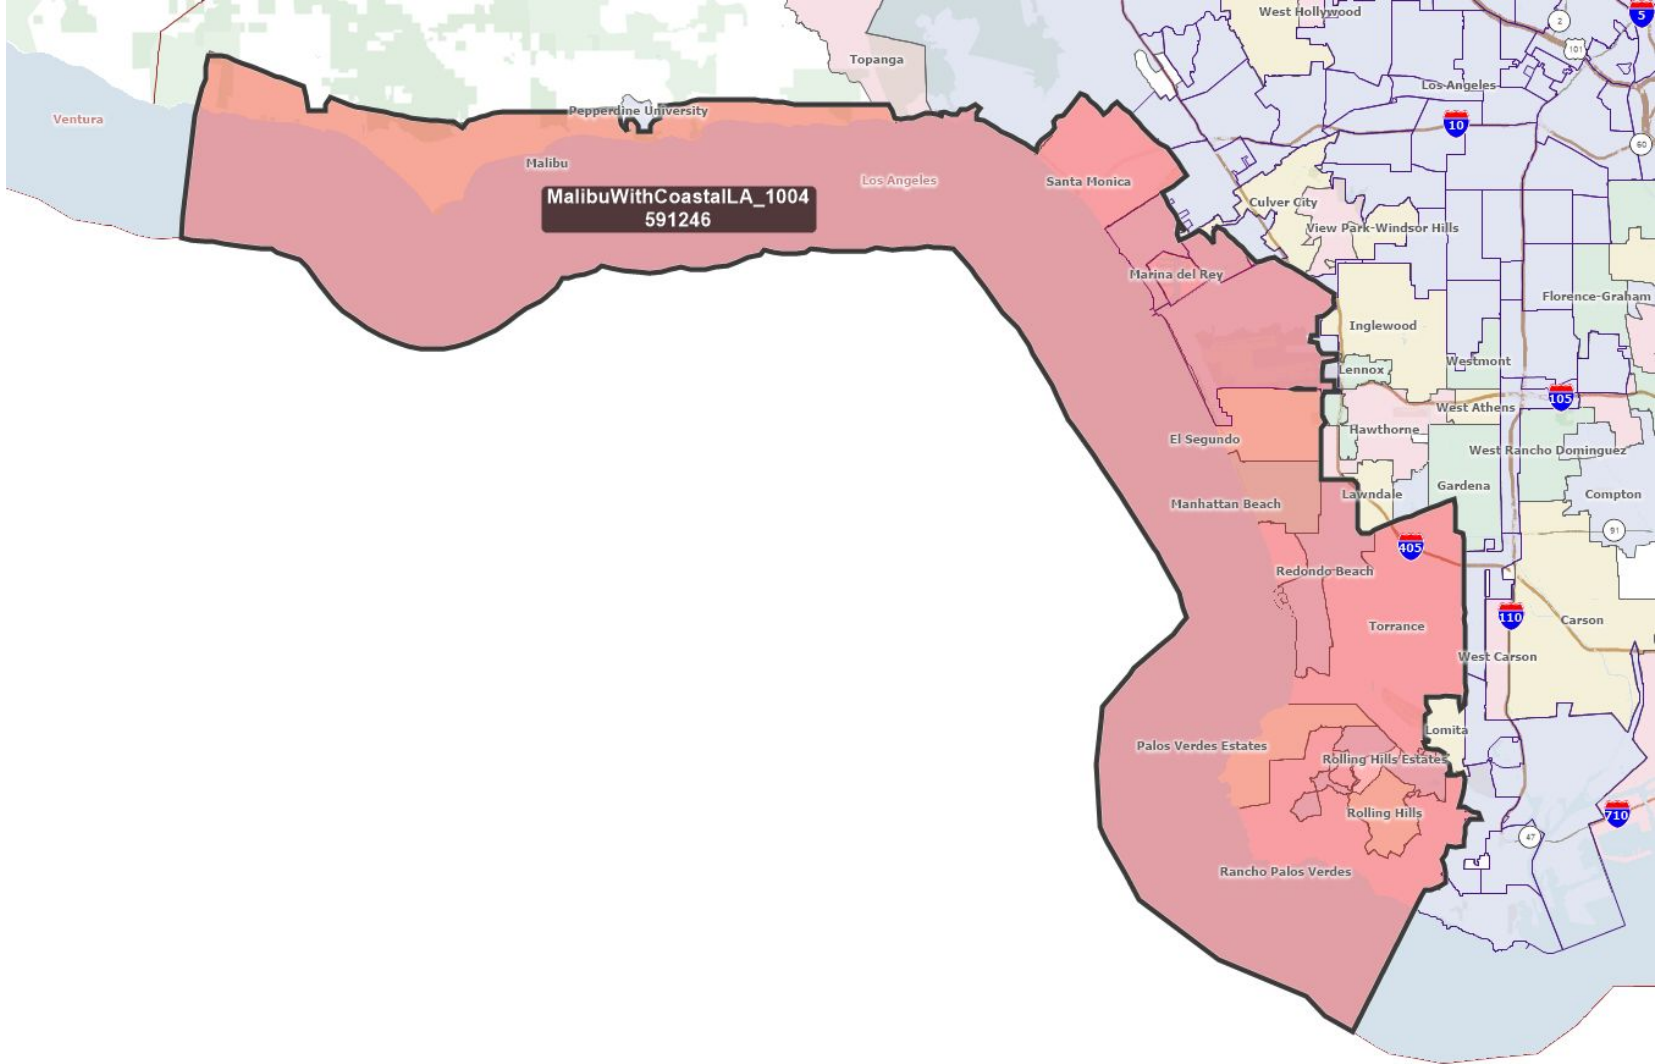

San Marino

East San Gabriel

San Gabriel

LA-32 NC

LA-32 NC

LA-32 NC

Sierra Madre

East Pasadena

Arcadia

Temple City

El Monte

Rosemead

Alhambra

Alhambra

Alhambra

Alhambra

Alhambra

Alhambra

Alhambra

Alhambra

Alhambra

West LA & East Ventura

LA Coast & South Bay

Long Beach

City of LA

Gateway Cities and east of East LA

Diamond Bar and Walnut Area

DiamondBarWalnutIndustryChinoHills_1004
162490

DiamondBarWalnutIndustryWestCovina_1004
193801

DiamondWalnutWCovRowlandHacienda_1004
296487