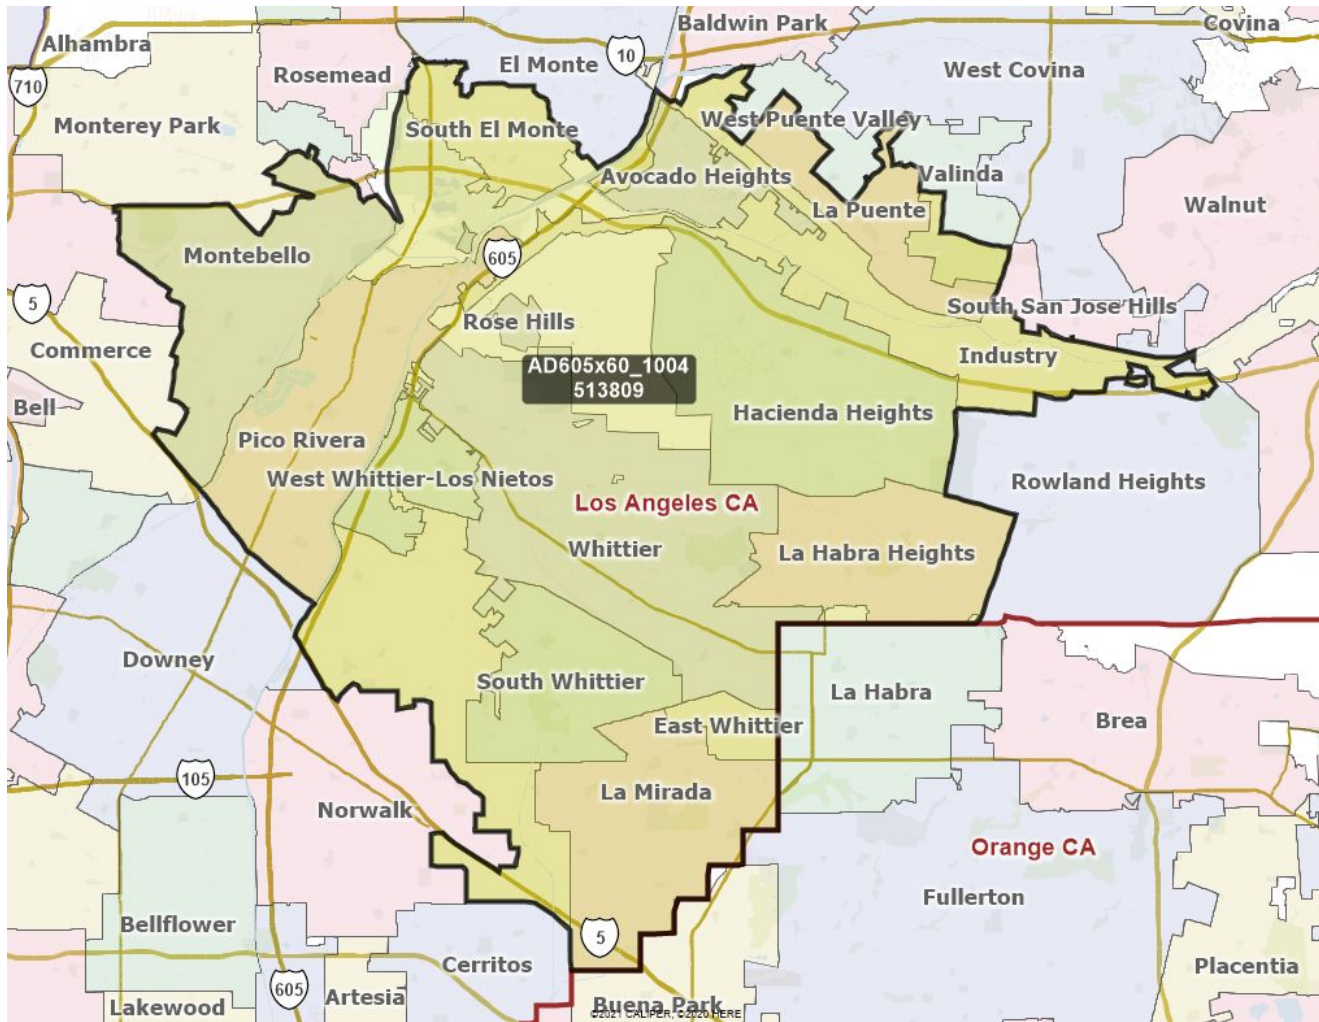

San Marino

East San Gabriel

San Gabriel

LA-32 NC

LA-32 NC

LA-32 NC

Sierra Madre

East Pasadena

Arcadia

Temple City

El Monte

Rosemead

Alhambra

Alhambra

Alhambra

Alhambra

Alhambra

Alhambra

Alhambra

Alhambra

Alhambra

West LA & East Ventura

LA Coast & South Bay

Long Beach

City of LA

Gateway Cities and east of East LA

Diamond Bar and Walnut Area

DiamondBarWalnutIndustryChinoHills_1004
162490

DiamondBarWalnutIndustryWestCovina_1004
193801

DiamondWalnutWCovRowlandHacienda_1004
296487