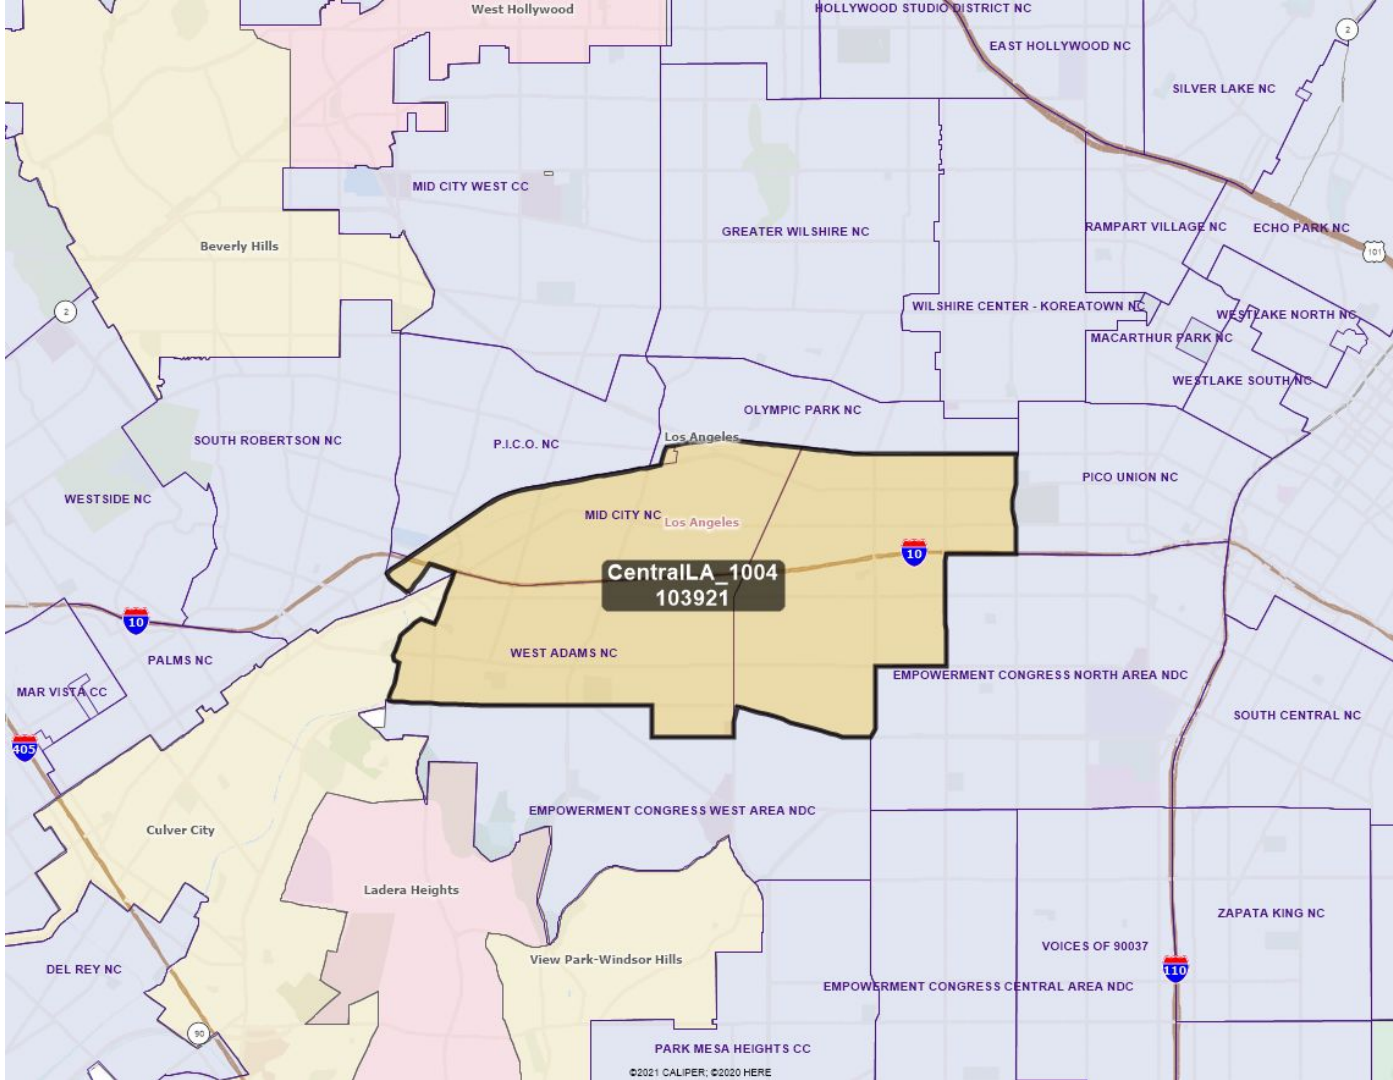

San Marino

East San Gabriel

San Gabriel

LA-32 NC

LA-32 NC

LA-32 NC

Sierra Madre

East Pasadena

Arcadia

Temple City

El Monte

Rosemead

Alhambra

Alhambra

Alhambra

Alhambra

Alhambra

Alhambra

Alhambra

Alhambra

Alhambra

West LA & East Ventura

LA Coast & South Bay

Long Beach

City of LA

Gateway Cities and east of East LA

Diamond Bar and Walnut Area

DiamondBarWalnutIndustryChinoHills_1004
162490

DiamondBarWalnutIndustryWestCovina_1004
193801

DiamondWalnutWCovRowlandHacienda_1004
296487