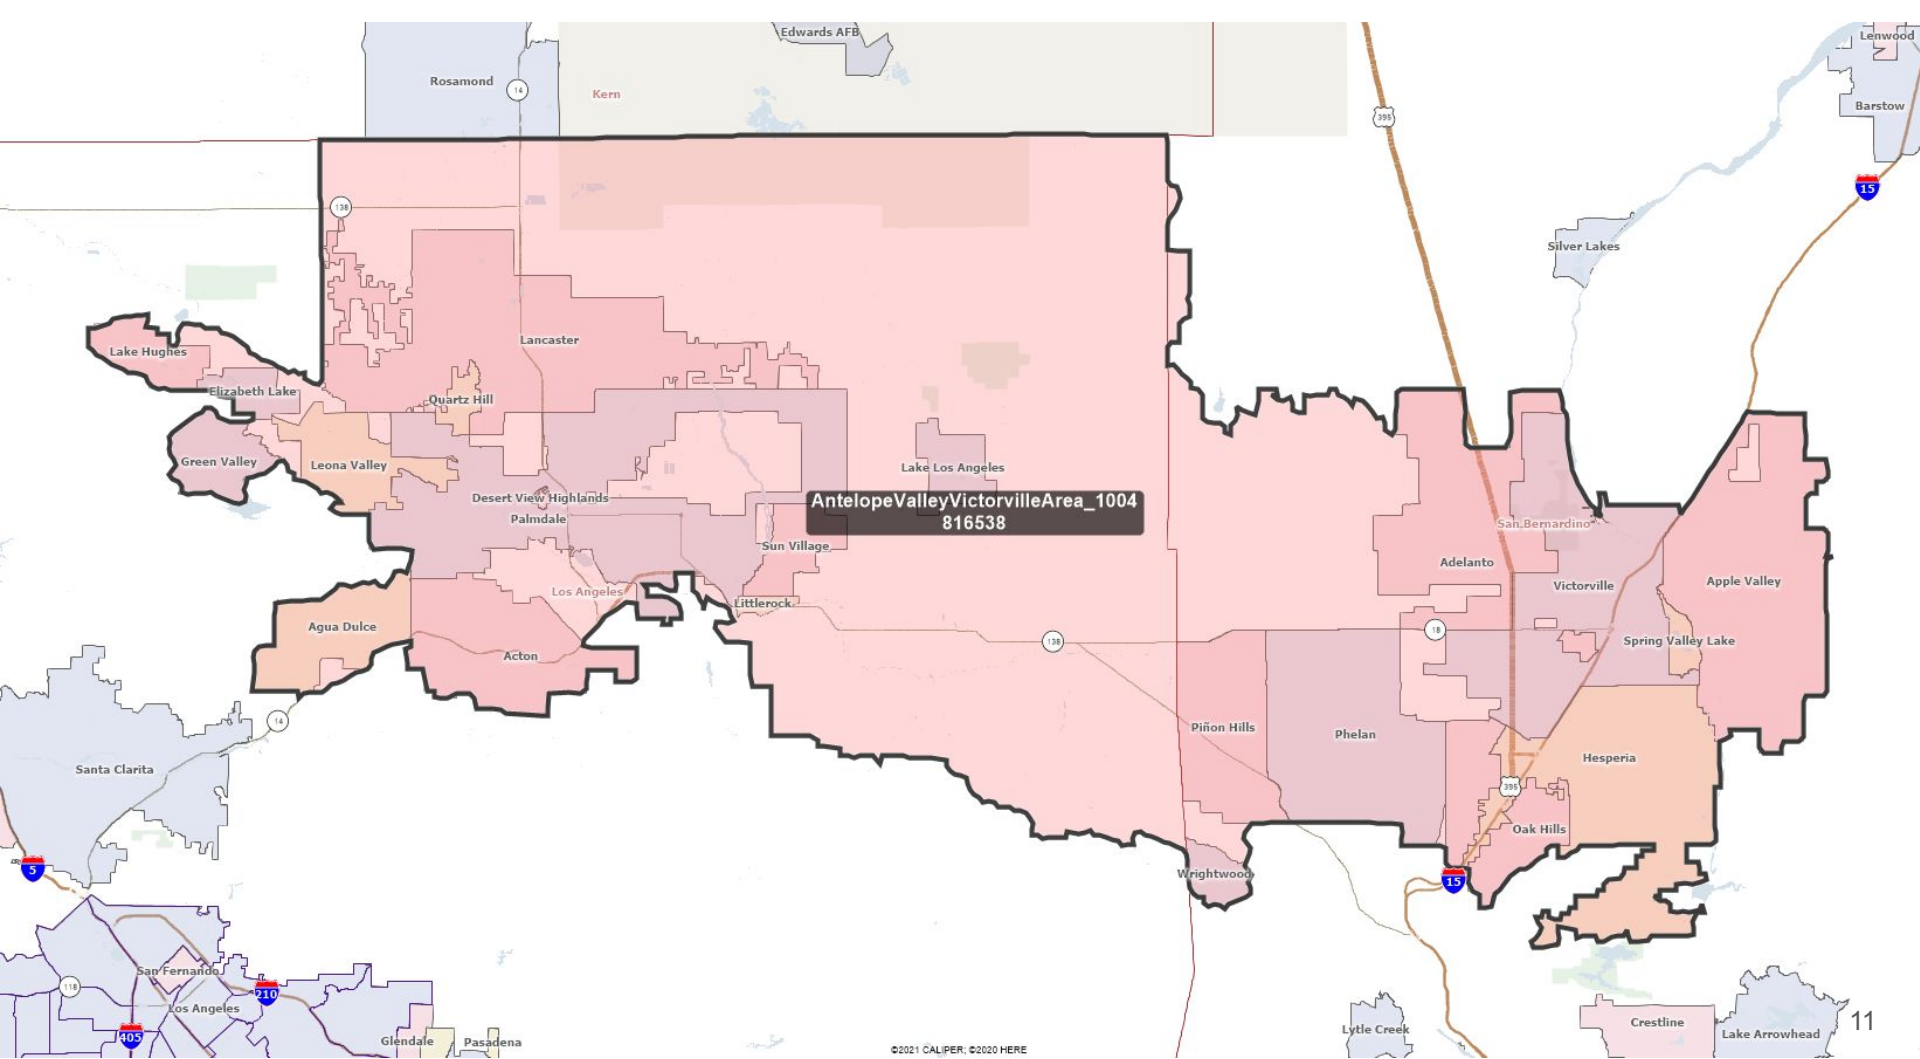

Visualizations: LA County

Week of October 4, 2021

Visualizations Label:

NameOfVisualization_Date
Total Population

Antelope Valley & Santa Clarita Valley

Antelope Santa Clarita Valleys_1004
692531

LACountyNorthOfSFV_1004
707201

Antelope Santa Clarita Simi Valleys_1004
820262

Monrovia Duarte

AntelopeValleyVictorvilleArea_1004
816538

AntelopeValleyVictorvilleAreaBarstow_1004
857273

San Fernando Valley

SanFernandoValley_1004
1508203

SUNLAND-TUJUNGA NC

CHATSWORTH NC

NORTHRIDGE WEST

GRANADA HILLS SOUTH NC

NORTHRIDGE EAST

NORTH HILLS WEST NC

ARLETA NC

Los Angeles