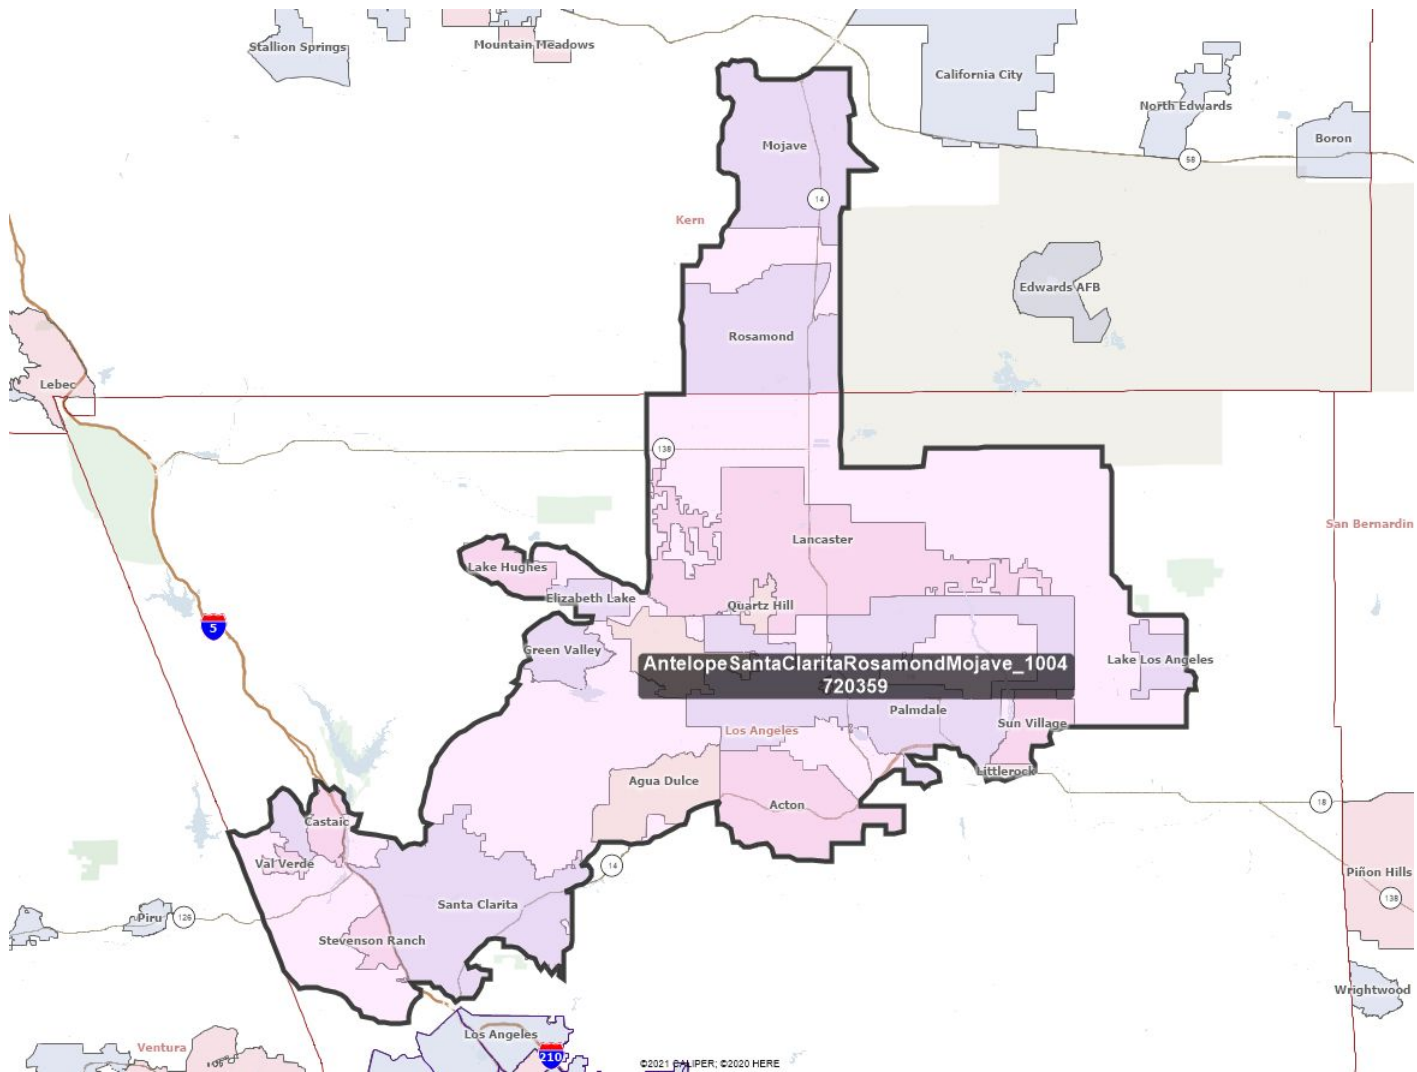

Visualizations: LA County

Week of October 4, 2021

Visualizations Label:

NameOfVisualization_Date
Total Population

Antelope Valley & Santa Clarita Valley

Antelope Santa Clarita Valleys_1004
692531

LACountyNorthOfSFV_1004
707201

Antelope Santa Clarita Simi Valleys_1004
820262

Monrovia Duarte

AntelopeValleyVictorvilleArea_1004
816538

AntelopeValleyVictorvilleAreaBarstow_1004
857273

San Fernando Valley

SanFernandoValley_1004
1508203

210

FOOTHILL TRAILS DISTRICT NC

La Crescenta-Montrose

CANOGA PARK NC

WINNETKA NC

NORTHRIDGE SOUTH NC

RESEDA NC

VAN NUYS NC