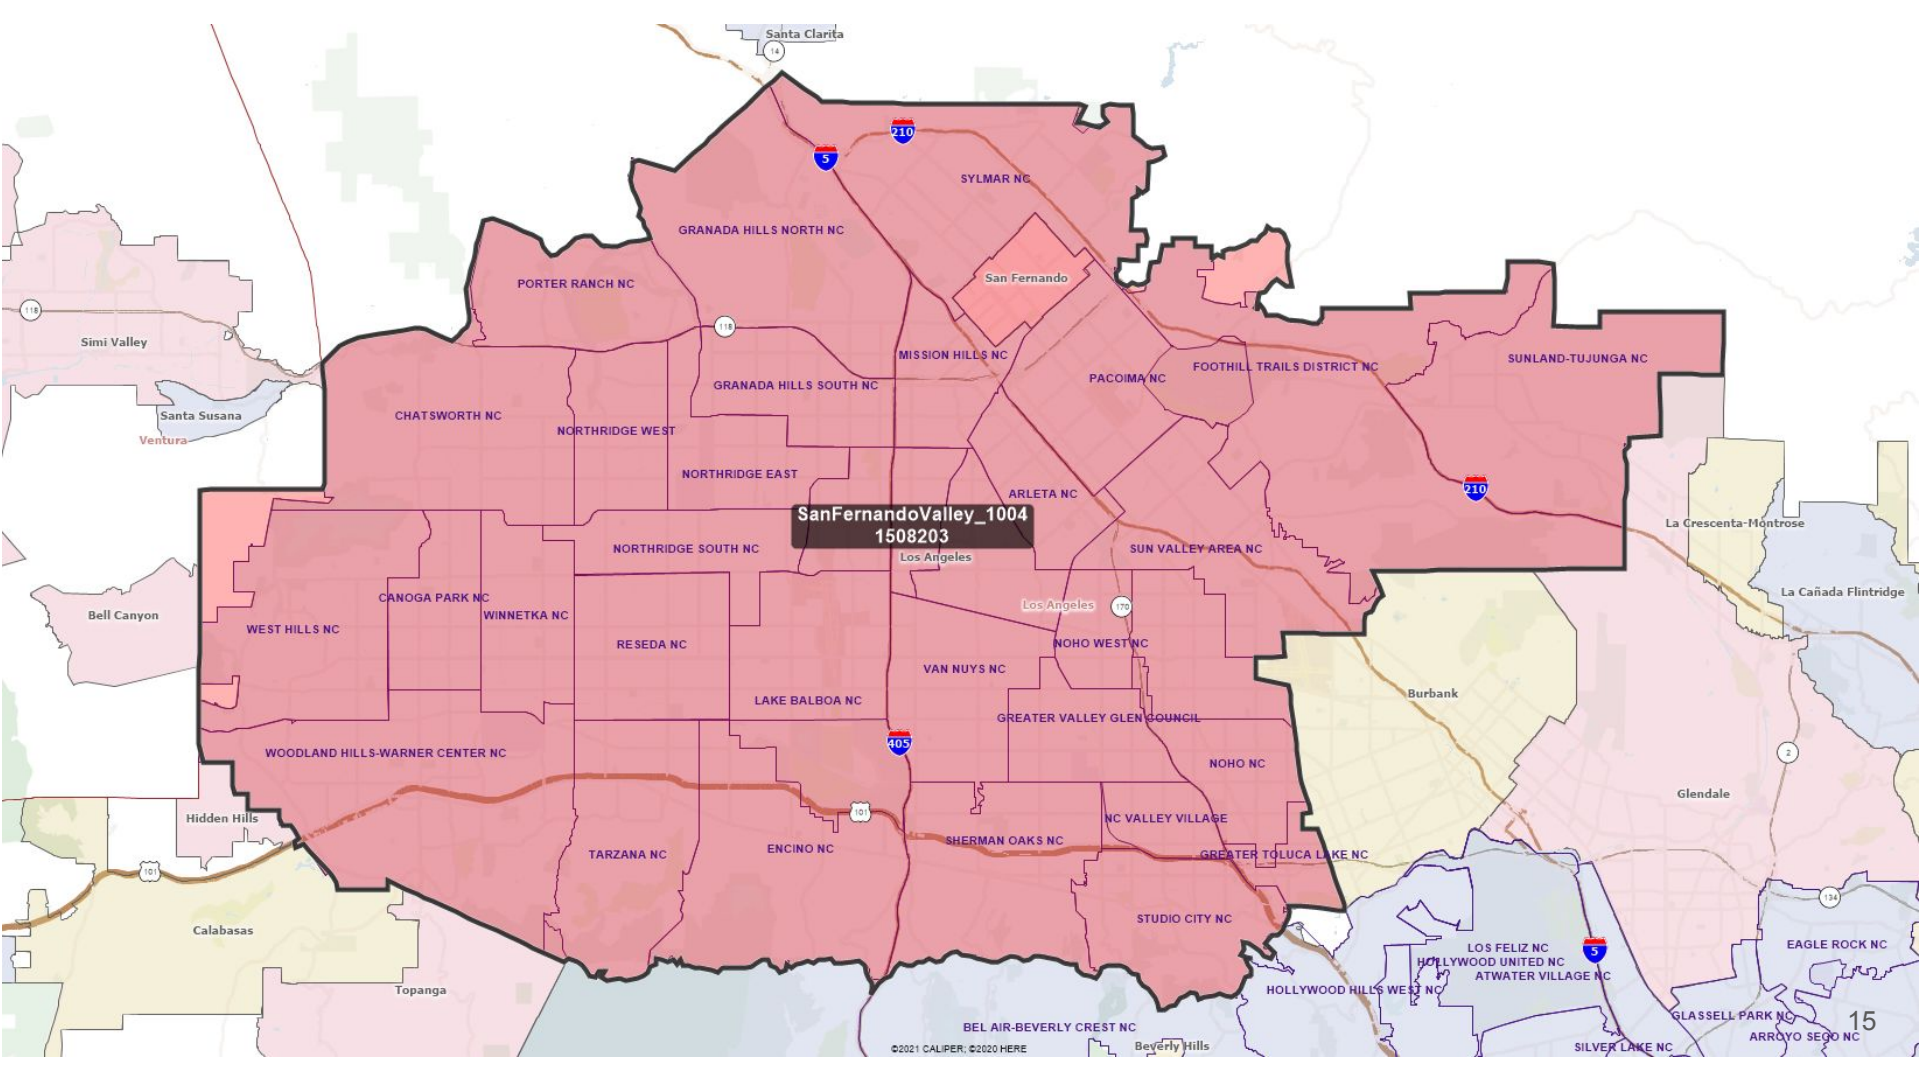

Visualizations: LA County

Week of October 4, 2021

Visualizations Label:

NameOfVisualization_Date
Total Population

Antelope Valley & Santa Clarita Valley

Antelope Santa Clarita Valleys_1004
692531

LACountyNorthOfSFV_1004
707201

Antelope Santa Clarita Simi Valleys_1004
820262

Monrovia Duarte

AntelopeValleyVictorvilleArea_1004
816538

AntelopeValleyVictorvilleAreaBarstow_1004
857273

San Fernando Valley

SanFernandoValley_1004
1508203

SUNLAND-TUJUNGA NC

CHATSWORTH NC

NORTHRIDGE WEST

GRANADA HILLS SOUTH NC

NORTHRIDGE EAST

NORTH HILLS WEST NC

ARLETA NC

Los Angeles

210

FOOTHILL TRAILS DISTRICT NC

La Crescenta-Montrose

CANOGA PARK NC

WINNETKA NC

NORTHRIDGE SOUTH NC

RESEDA NC

VAN NUYS NC