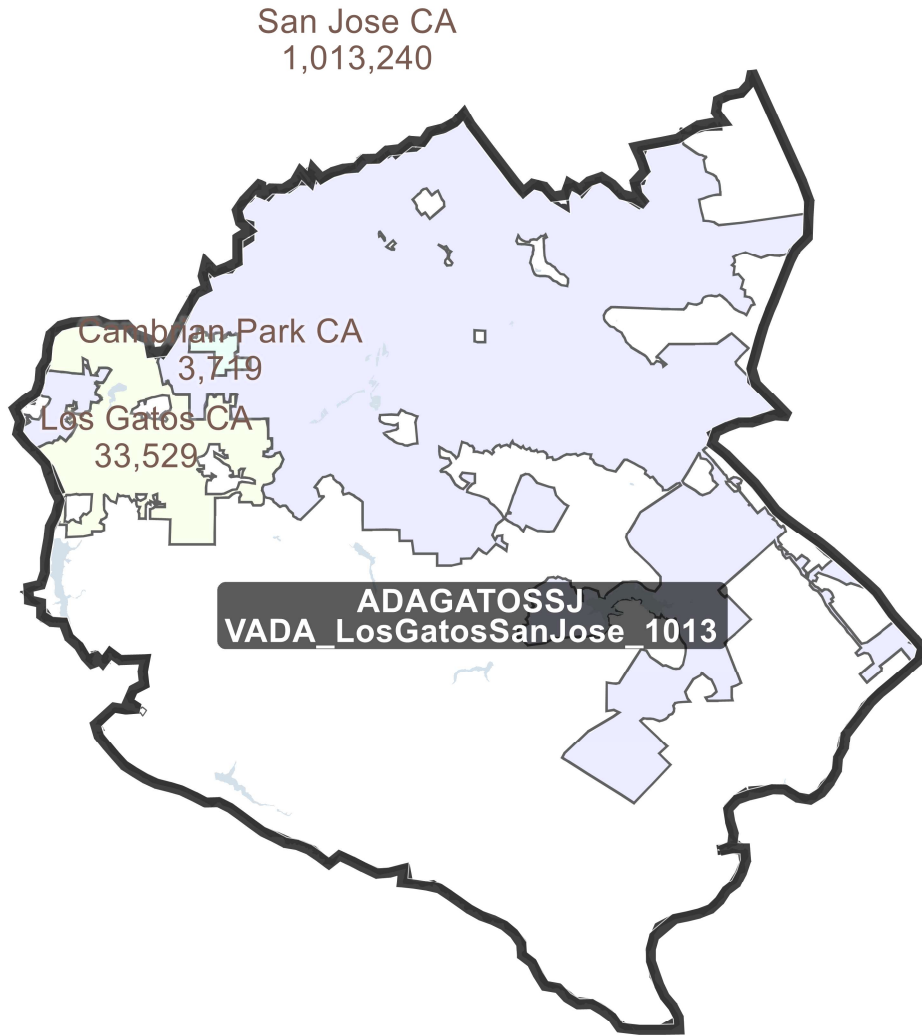

District: ADAHAYNEW

Field	Value
District	ADAHAYNEW
Total Population	501,920
%LatinoCVAP	24.02%
%BlackCVAP	7.87%
%AsianCVAP	38.71%
%IndigeonousCVAP	0.54%
%WhiteCVAP	26.05%

District: ADACOCO

Field	Value
District	ADACOCO
Total Population	504,244
%LatinoCVAP	20.82%
%BlackCVAP	11.00%
%AsianCVAP	14.14%
%IndigeonousCVAP	0.72%
%WhiteCVAP	51.44%

District: ADAALAMEDA

Field	Value
District	ADAALAMEDA
Total Population	510,197
%LatinoCVAP	11.07%
%BlackCVAP	4.68%
%AsianCVAP	24.32%
%IndigeonousCVAP	0.48%
%WhiteCVAP	58.28%

District: ADAEASTBAY

Field	Value
District	ADAEASTBAY
Total Population	500,978
%LatinoCVAP	15.51%
%BlackCVAP	14.80%
%AsianCVAP	18.68%
%IndigeonousCVAP	0.50%
%WhiteCVAP	48.48%

District: ADAMILCAMP

Field	Value
District	ADAMILCAMP
Total Population	494,062
%LatinoCVAP	17.79%
%BlackCVAP	4.05%
%AsianCVAP	43.07%
%IndigeonousCVAP	0.47%
%WhiteCVAP	33.31%

District: ADAGATOSSJ

Field	Value
District	ADAGATOSSJ
Total Population	476,763
%LatinoCVAP	20.14%
%BlackCVAP	2.98%
%AsianCVAP	28.42%
%IndigeonousCVAP	0.58%
%WhiteCVAP	46.91%

District: ADAOAKLAND

Field	Value
District	ADAOAKLAND
Total Population	514,031
%LatinoCVAP	18.15%
%BlackCVAP	25.05%
%AsianCVAP	23.93%
%IndigeonousCVAP	0.50%
%WhiteCVAP	30.23%

District: ADANCOAST

Field	Value
District	ADANCOAST
Total Population	505,579
%LatinoCVAP	9.73%
%BlackCVAP	1.46%
%AsianCVAP	3.23%
%IndigeonousCVAP	3.98%
%WhiteCVAP	80.81%