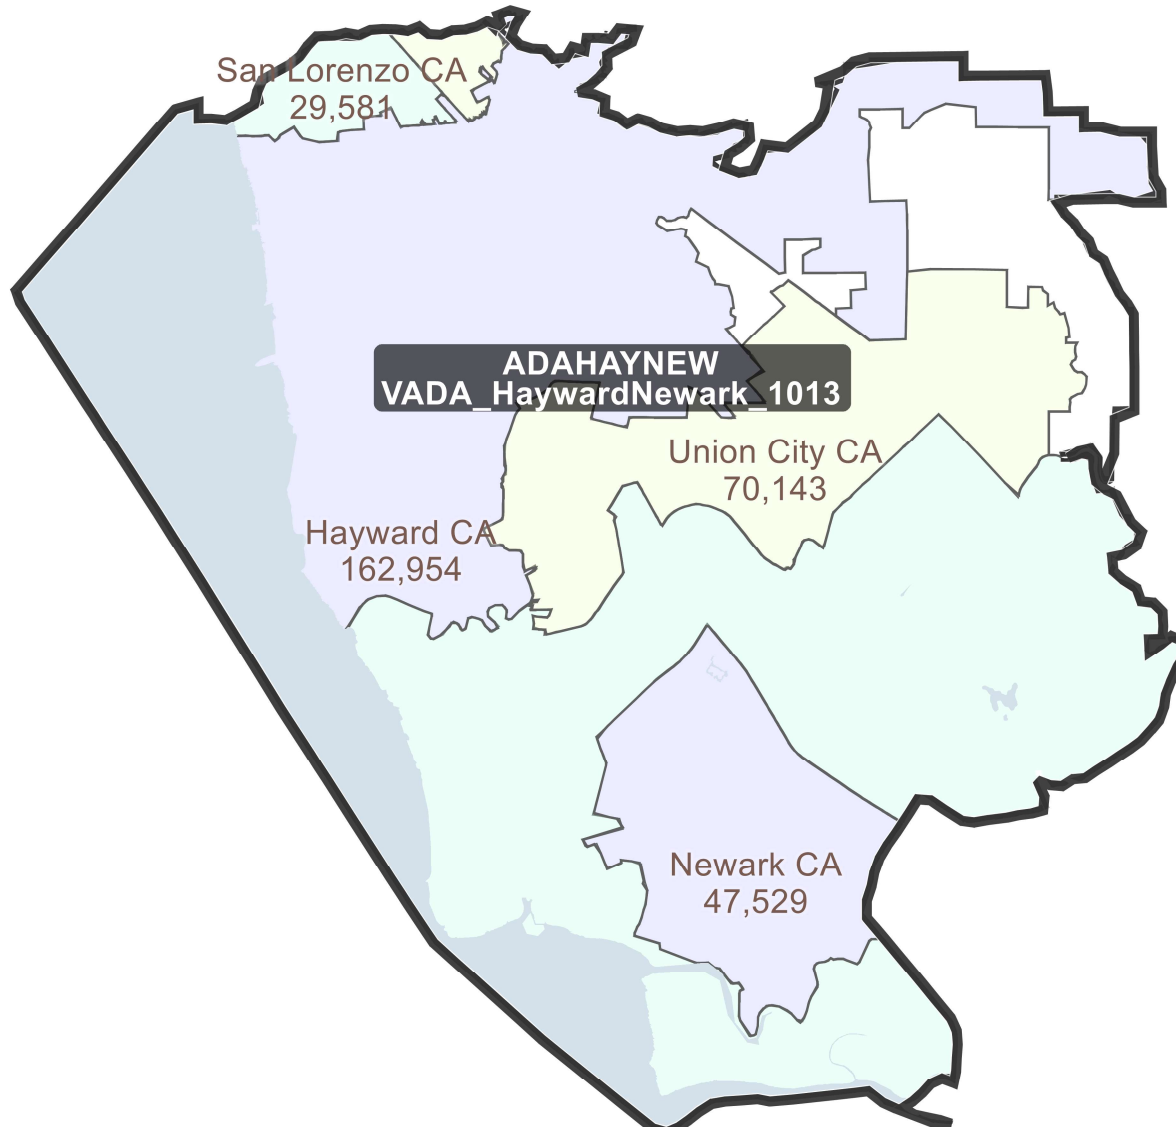

District: ADAHAYNEW

Field	Value
District	ADAHAYNEW
Total Population	501,920
%LatinoCVAP	24.02%
%BlackCVAP	7.87%
%AsianCVAP	38.71%
%IndigeonousCVAP	0.54%
%WhiteCVAP	26.05%

District: ADACOCO

Field	Value
District	ADACOCO
Total Population	504,244
%LatinoCVAP	20.82%
%BlackCVAP	11.00%
%AsianCVAP	14.14%
%IndigeonousCVAP	0.72%
%WhiteCVAP	51.44%

District: ADAALAMEDA

Field	Value
District	ADAALAMEDA
Total Population	510,197
%LatinoCVAP	11.07%
%BlackCVAP	4.68%
%AsianCVAP	24.32%
%IndigeonousCVAP	0.48%
%WhiteCVAP	58.28%

District: ADAEASTBAY

Field	Value
District	ADAEASTBAY
Total Population	500,978
%LatinoCVAP	15.51%
%BlackCVAP	14.80%
%AsianCVAP	18.68%
%IndigeonousCVAP	0.50%
%WhiteCVAP	48.48%

District: ADAMILCAMP

Field	Value
District	ADAMILCAMP
Total Population	494,062
%LatinoCVAP	17.79%
%BlackCVAP	4.05%
%AsianCVAP	43.07%
%IndigeonousCVAP	0.47%
%WhiteCVAP	33.31%

District: ADAGATOSSJ

Field	Value
District	ADAGATOSSJ
Total Population	476,763
%LatinoCVAP	20.14%
%BlackCVAP	2.98%
%AsianCVAP	28.42%
%IndigeonousCVAP	0.58%
%WhiteCVAP	46.91%

District: ADAOAKLAND

Field	Value
District	ADAOAKLAND
Total Population	514,031
%LatinoCVAP	18.15%
%BlackCVAP	25.05%
%AsianCVAP	23.93%
%IndigeonousCVAP	0.50%
%WhiteCVAP	30.23%

District: ADANCOAST

Field	Value
District	ADANCOAST
Total Population	505,579
%LatinoCVAP	9.73%
%BlackCVAP	1.46%
%AsianCVAP	3.23%
%IndigeonousCVAP	3.98%
%WhiteCVAP	80.81%