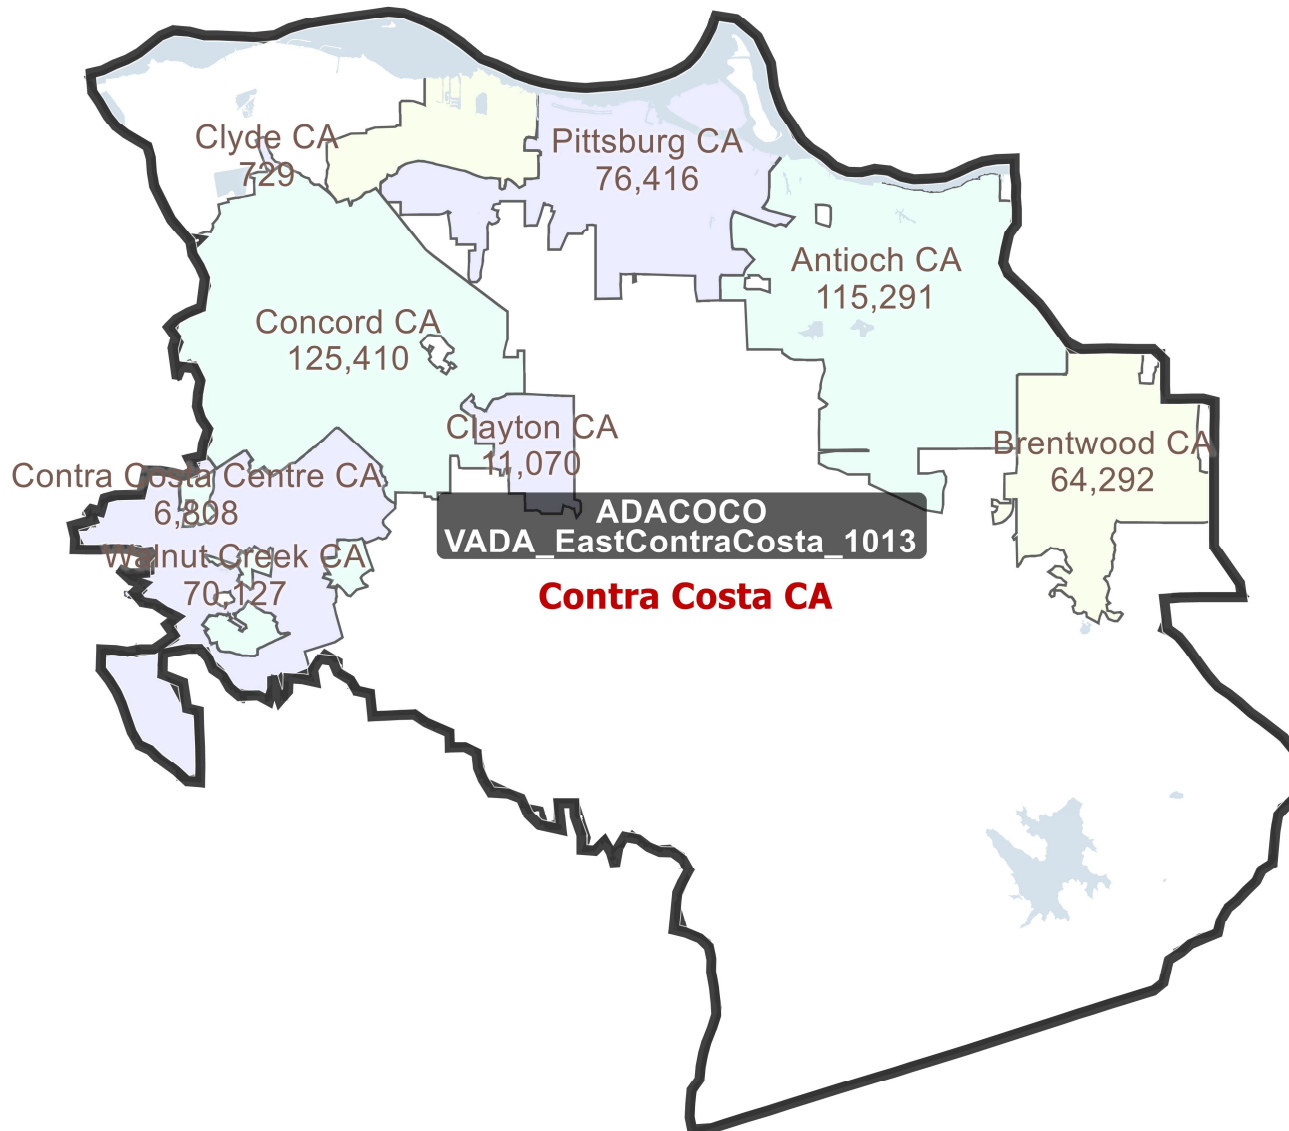

District: ADAHAYNEW

Field	Value
District	ADAHAYNEW
Total Population	501,920
%LatinoCVAP	24.02%
%BlackCVAP	7.87%
%AsianCVAP	38.71%
%IndigeonousCVAP	0.54%
%WhiteCVAP	26.05%

District: ADACOCO

Field	Value
District	ADACOCO
Total Population	504,244
%LatinoCVAP	20.82%
%BlackCVAP	11.00%
%AsianCVAP	14.14%
%IndigeonousCVAP	0.72%
%WhiteCVAP	51.44%

District: ADAALAMEDA

Field	Value
District	ADAALAMEDA
Total Population	510,197
%LatinoCVAP	11.07%
%BlackCVAP	4.68%
%AsianCVAP	24.32%
%IndigeonousCVAP	0.48%
%WhiteCVAP	58.28%

District: ADAEASTBAY

Field	Value
District	ADAEASTBAY
Total Population	500,978
%LatinoCVAP	15.51%
%BlackCVAP	14.80%
%AsianCVAP	18.68%
%IndigeonousCVAP	0.50%
%WhiteCVAP	48.48%

District: ADAMILCAMP

Field	Value
District	ADAMILCAMP
Total Population	494,062
%LatinoCVAP	17.79%
%BlackCVAP	4.05%
%AsianCVAP	43.07%
%IndigeonousCVAP	0.47%
%WhiteCVAP	33.31%

District: ADAGATOSSJ

Field	Value
District	ADAGATOSSJ
Total Population	476,763
%LatinoCVAP	20.14%
%BlackCVAP	2.98%
%AsianCVAP	28.42%
%IndigeonousCVAP	0.58%
%WhiteCVAP	46.91%

District: ADAOAKLAND

Field	Value
District	ADAOAKLAND
Total Population	514,031
%LatinoCVAP	18.15%
%BlackCVAP	25.05%
%AsianCVAP	23.93%
%IndigeonousCVAP	0.50%
%WhiteCVAP	30.23%

District: ADANCOAST

Field	Value
District	ADANCOAST
Total Population	505,579
%LatinoCVAP	9.73%
%BlackCVAP	1.46%
%AsianCVAP	3.23%
%IndigeonousCVAP	3.98%
%WhiteCVAP	80.81%