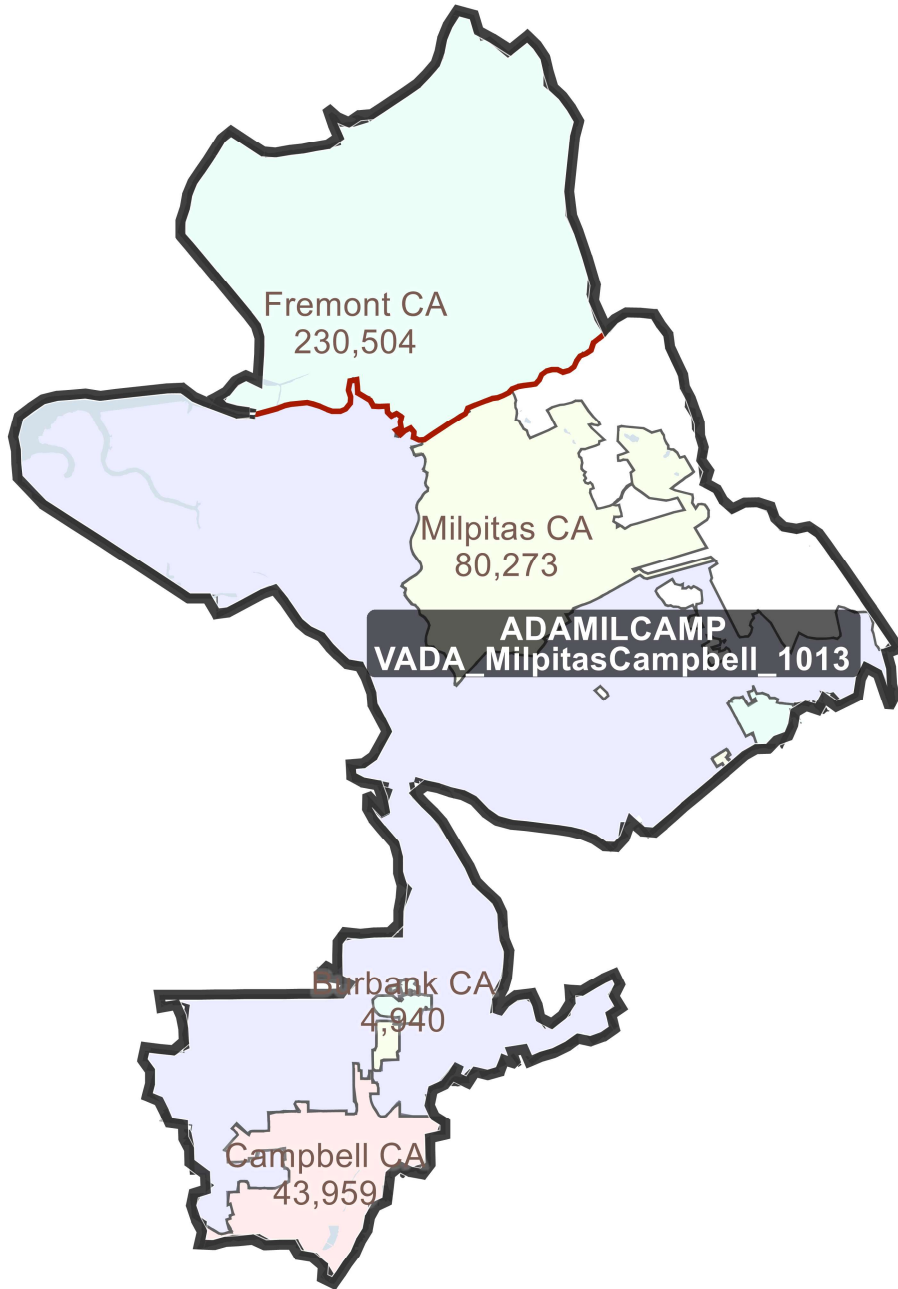

District: ADAHAYNEW

Field	Value
District	ADAHAYNEW
Total Population	501,920
%LatinoCVAP	24.02%
%BlackCVAP	7.87%
%AsianCVAP	38.71%
%IndigeonousCVAP	0.54%
%WhiteCVAP	26.05%

District: ADACOCO

Field	Value
District	ADACOCO
Total Population	504,244
%LatinoCVAP	20.82%
%BlackCVAP	11.00%
%AsianCVAP	14.14%
%IndigeonousCVAP	0.72%
%WhiteCVAP	51.44%

District: ADAALAMEDA

Field	Value
District	ADAALAMEDA
Total Population	510,197
%LatinoCVAP	11.07%
%BlackCVAP	4.68%
%AsianCVAP	24.32%
%IndigeonousCVAP	0.48%
%WhiteCVAP	58.28%

District: ADAEASTBAY

Field	Value
District	ADAEASTBAY
Total Population	500,978
%LatinoCVAP	15.51%
%BlackCVAP	14.80%
%AsianCVAP	18.68%
%IndigeonousCVAP	0.50%
%WhiteCVAP	48.48%

District: ADAMILCAMP

Field	Value
District	ADAMILCAMP
Total Population	494,062
%LatinoCVAP	17.79%
%BlackCVAP	4.05%
%AsianCVAP	43.07%
%IndigeonousCVAP	0.47%
%WhiteCVAP	33.31%

District: ADAGATOSSJ

Field	Value
District	ADAGATOSSJ
Total Population	476,763
%LatinoCVAP	20.14%
%BlackCVAP	2.98%
%AsianCVAP	28.42%
%IndigeonousCVAP	0.58%
%WhiteCVAP	46.91%

District: ADAOAKLAND

Field	Value
District	ADAOAKLAND
Total Population	514,031
%LatinoCVAP	18.15%
%BlackCVAP	25.05%
%AsianCVAP	23.93%
%IndigeonousCVAP	0.50%
%WhiteCVAP	30.23%

District: ADANCOAST

Field	Value
District	ADANCOAST
Total Population	505,579
%LatinoCVAP	9.73%
%BlackCVAP	1.46%
%AsianCVAP	3.23%
%IndigeonousCVAP	3.98%
%WhiteCVAP	80.81%