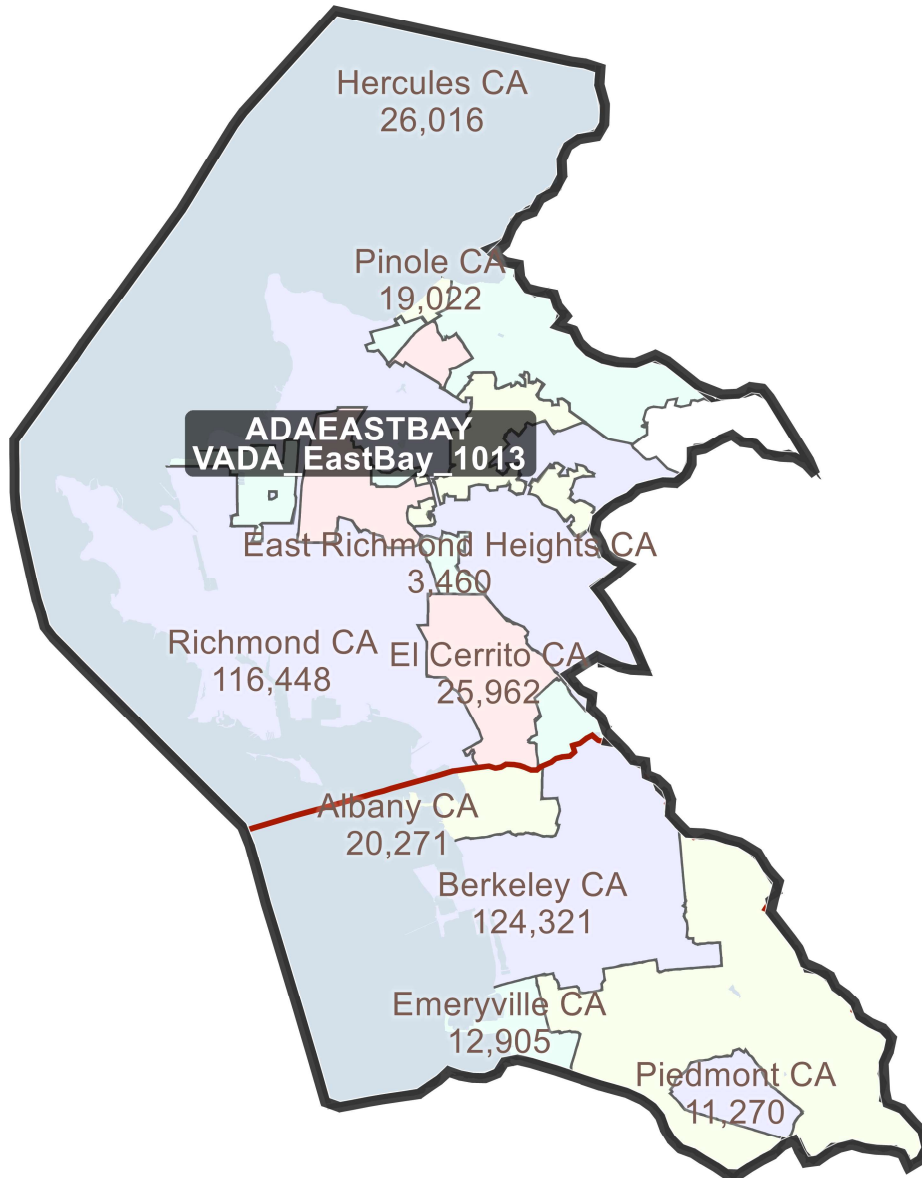

District: ADAHAYNEW

Field	Value
District	ADAHAYNEW
Total Population	501,920
%LatinoCVAP	24.02%
%BlackCVAP	7.87%
%AsianCVAP	38.71%
%IndigeonousCVAP	0.54%
%WhiteCVAP	26.05%

District: ADACOCO

Field	Value
District	ADACOCO
Total Population	504,244
%LatinoCVAP	20.82%
%BlackCVAP	11.00%
%AsianCVAP	14.14%
%IndigeonousCVAP	0.72%
%WhiteCVAP	51.44%

District: ADAALAMEDA

Field	Value
District	ADAALAMEDA
Total Population	510,197
%LatinoCVAP	11.07%
%BlackCVAP	4.68%
%AsianCVAP	24.32%
%IndigeonousCVAP	0.48%
%WhiteCVAP	58.28%

District: ADAEASTBAY

Field	Value
District	ADAEASTBAY
Total Population	500,978
%LatinoCVAP	15.51%
%BlackCVAP	14.80%
%AsianCVAP	18.68%
%IndigeonousCVAP	0.50%
%WhiteCVAP	48.48%

District: ADAMILCAMP

Field	Value
District	ADAMILCAMP
Total Population	494,062
%LatinoCVAP	17.79%
%BlackCVAP	4.05%
%AsianCVAP	43.07%
%IndigeonousCVAP	0.47%
%WhiteCVAP	33.31%

District: ADAGATOSSJ

Field	Value
District	ADAGATOSSJ
Total Population	476,763
%LatinoCVAP	20.14%
%BlackCVAP	2.98%
%AsianCVAP	28.42%
%IndigeonousCVAP	0.58%
%WhiteCVAP	46.91%

District: ADAOAKLAND

Field	Value
District	ADAOAKLAND
Total Population	514,031
%LatinoCVAP	18.15%
%BlackCVAP	25.05%
%AsianCVAP	23.93%
%IndigeonousCVAP	0.50%
%WhiteCVAP	30.23%

District: ADANCOAST

Field	Value
District	ADANCOAST
Total Population	505,579
%LatinoCVAP	9.73%
%BlackCVAP	1.46%
%AsianCVAP	3.23%
%IndigeonousCVAP	3.98%
%WhiteCVAP	80.81%