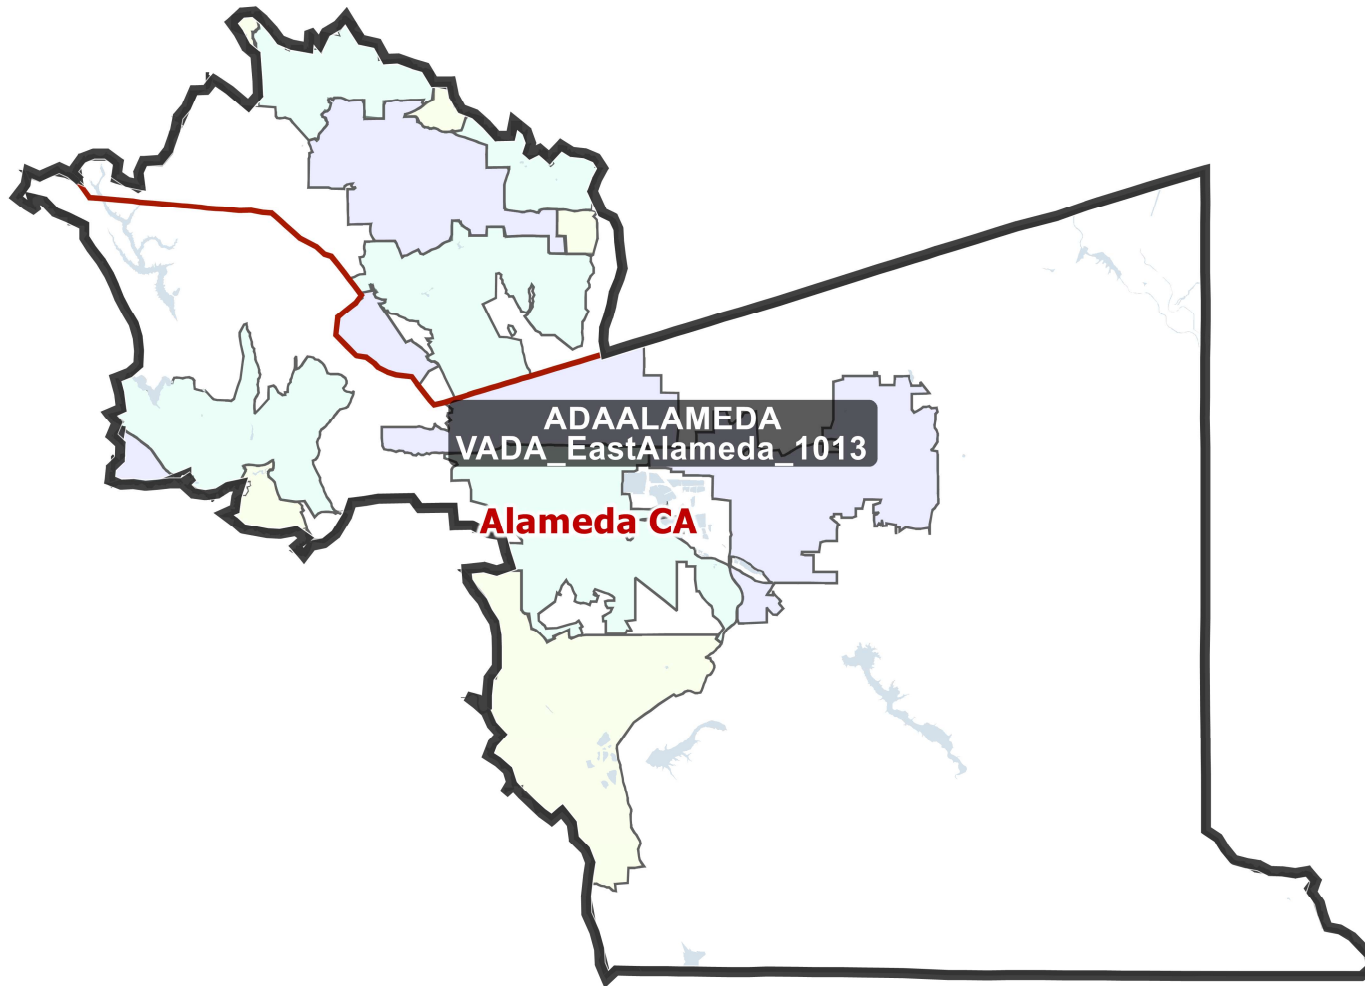

District: ADAHAYNEW

Field	Value
District	ADAHAYNEW
Total Population	501,920
%LatinoCVAP	24.02%
%BlackCVAP	7.87%
%AsianCVAP	38.71%
%IndigeonousCVAP	0.54%
%WhiteCVAP	26.05%

District: ADACOCO

Field	Value
District	ADACOCO
Total Population	504,244
%LatinoCVAP	20.82%
%BlackCVAP	11.00%
%AsianCVAP	14.14%
%IndigeonousCVAP	0.72%
%WhiteCVAP	51.44%

District: ADAALAMEDA

Field	Value
District	ADAALAMEDA
Total Population	510,197
%LatinoCVAP	11.07%
%BlackCVAP	4.68%
%AsianCVAP	24.32%
%IndigeonousCVAP	0.48%
%WhiteCVAP	58.28%

District: ADAEASTBAY

Field	Value
District	ADAEASTBAY
Total Population	500,978
%LatinoCVAP	15.51%
%BlackCVAP	14.80%
%AsianCVAP	18.68%
%IndigeonousCVAP	0.50%
%WhiteCVAP	48.48%

District: ADAMILCAMP

Field	Value
District	ADAMILCAMP
Total Population	494,062
%LatinoCVAP	17.79%
%BlackCVAP	4.05%
%AsianCVAP	43.07%
%IndigeonousCVAP	0.47%
%WhiteCVAP	33.31%

District: ADAGATOSSJ

Field	Value
District	ADAGATOSSJ
Total Population	476,763
%LatinoCVAP	20.14%
%BlackCVAP	2.98%
%AsianCVAP	28.42%
%IndigeonousCVAP	0.58%
%WhiteCVAP	46.91%

District: ADAOAKLAND

Field	Value
District	ADAOAKLAND
Total Population	514,031
%LatinoCVAP	18.15%
%BlackCVAP	25.05%
%AsianCVAP	23.93%
%IndigeonousCVAP	0.50%
%WhiteCVAP	30.23%

District: ADANCOAST

Field	Value
District	ADANCOAST
Total Population	505,579
%LatinoCVAP	9.73%
%BlackCVAP	1.46%
%AsianCVAP	3.23%
%IndigeonousCVAP	3.98%
%WhiteCVAP	80.81%