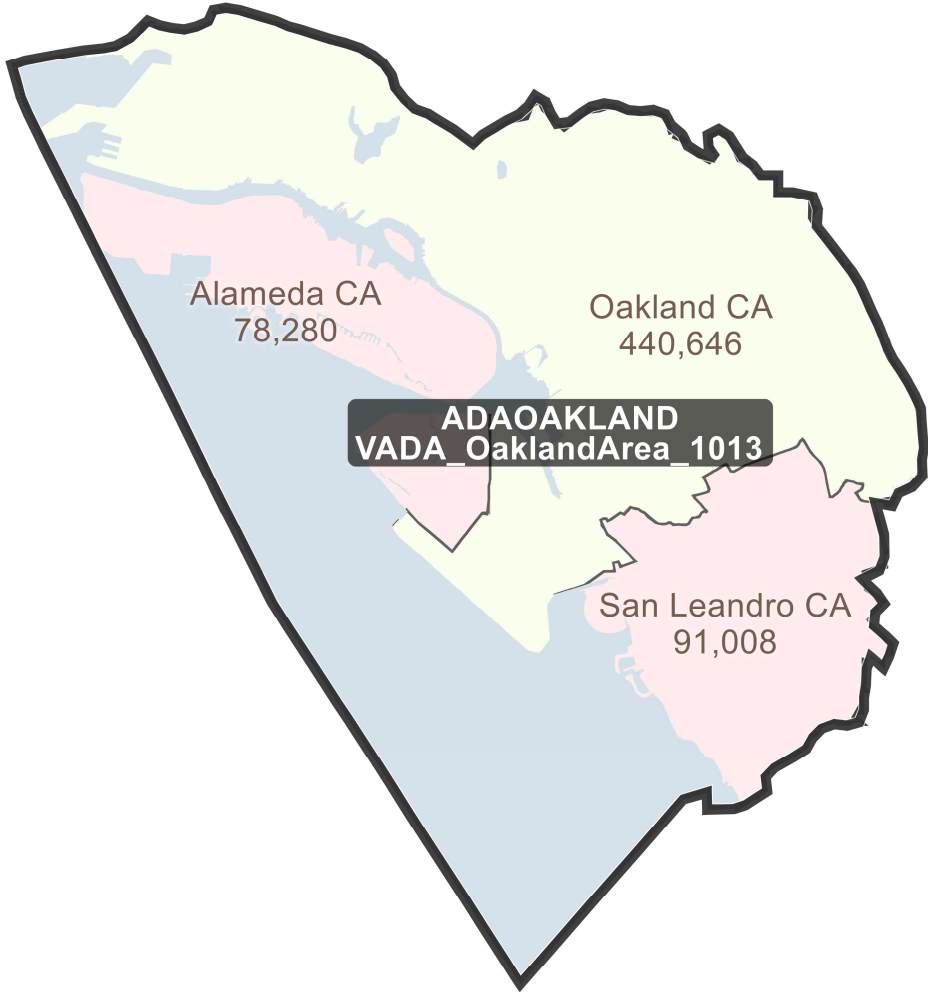

District: ADAHAYNEW

Field	Value
District	ADAHAYNEW
Total Population	501,920
%LatinoCVAP	24.02%
%BlackCVAP	7.87%
%AsianCVAP	38.71%
%IndigeonousCVAP	0.54%
%WhiteCVAP	26.05%

District: ADACOCO

Field	Value
District	ADACOCO
Total Population	504,244
%LatinoCVAP	20.82%
%BlackCVAP	11.00%
%AsianCVAP	14.14%
%IndigeonousCVAP	0.72%
%WhiteCVAP	51.44%

District: ADAALAMEDA

Field	Value
District	ADAALAMEDA
Total Population	510,197
%LatinoCVAP	11.07%
%BlackCVAP	4.68%
%AsianCVAP	24.32%
%IndigeonousCVAP	0.48%
%WhiteCVAP	58.28%

District: ADAEASTBAY

Field	Value
District	ADAEASTBAY
Total Population	500,978
%LatinoCVAP	15.51%
%BlackCVAP	14.80%
%AsianCVAP	18.68%
%IndigeonousCVAP	0.50%
%WhiteCVAP	48.48%

District: ADAMILCAMP

Field	Value
District	ADAMILCAMP
Total Population	494,062
%LatinoCVAP	17.79%
%BlackCVAP	4.05%
%AsianCVAP	43.07%
%IndigeonousCVAP	0.47%
%WhiteCVAP	33.31%

District: ADAGATOSSJ

Field	Value
District	ADAGATOSSJ
Total Population	476,763
%LatinoCVAP	20.14%
%BlackCVAP	2.98%
%AsianCVAP	28.42%
%IndigeonousCVAP	0.58%
%WhiteCVAP	46.91%

District: ADAOAKLAND

Field	Value
District	ADAOAKLAND
Total Population	514,031
%LatinoCVAP	18.15%
%BlackCVAP	25.05%
%AsianCVAP	23.93%
%IndigeonousCVAP	0.50%
%WhiteCVAP	30.23%

District: ADANCOAST

Field	Value
District	ADANCOAST
Total Population	505,579
%LatinoCVAP	9.73%
%BlackCVAP	1.46%
%AsianCVAP	3.23%
%IndigeonousCVAP	3.98%
%WhiteCVAP	80.81%