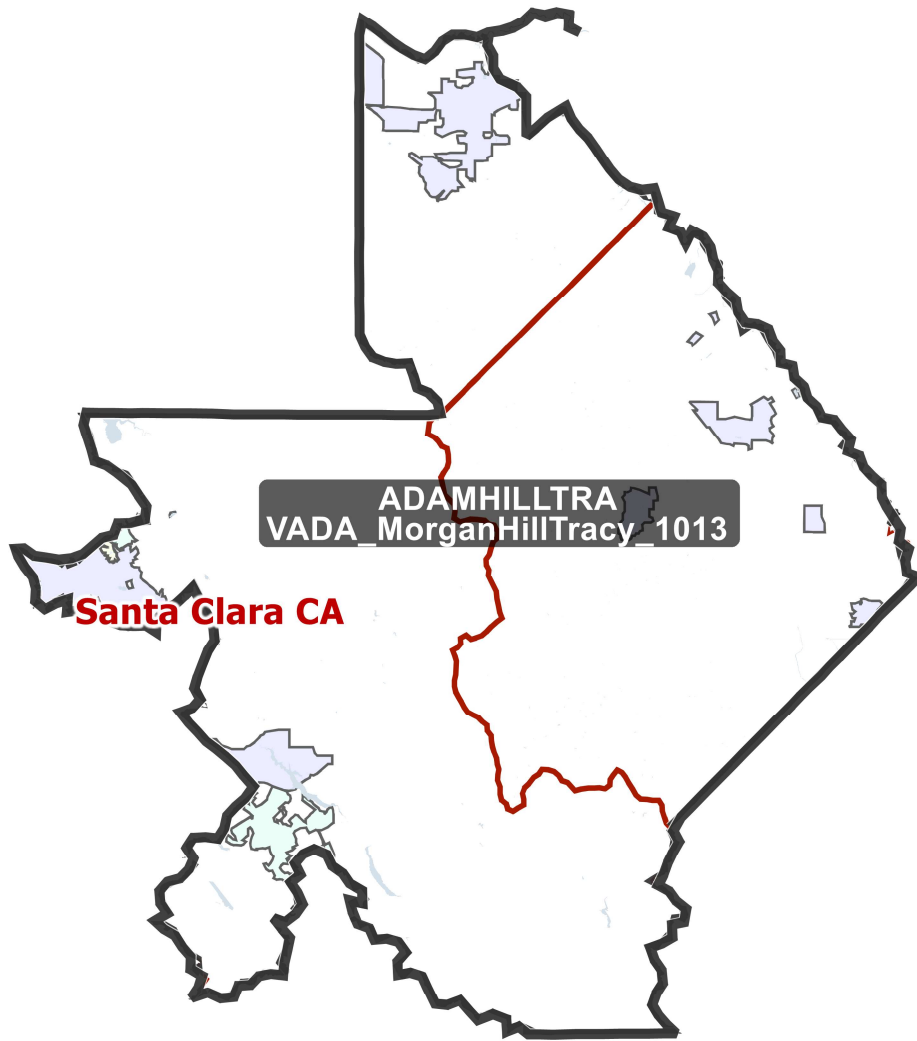

District: ADAWSF

Field	Value
District	ADAWSF
Total Population	468,290
%LatinoCVAP	13.24%
%BlackCVAP	3.96%
%AsianCVAP	49.72%
%IndigeonousCVAP	0.30%
%WhiteCVAP	31.43%

District: ADASOUTHBAY

Field	Value
District	ADASOUTHBAY
Total Population	470,535
%LatinoCVAP	13.95%
%BlackCVAP	3.36%
%AsianCVAP	21.46%
%IndigeonousCVAP	0.34%
%WhiteCVAP	59.13%

District: ADAMHILLTRA

Field	Value
District	ADAMHILLTRA
Total Population	509,903
%LatinoCVAP	36.39%
%BlackCVAP	4.44%
%AsianCVAP	28.55%
%IndigeonousCVAP	0.78%
%WhiteCVAP	28.15%

District: ADAPALOALTO

Field	Value
District	ADAPALOALTO
Total Population	479,427
%LatinoCVAP	11.61%
%BlackCVAP	2.38%
%AsianCVAP	38.98%
%IndigeonousCVAP	0.39%
%WhiteCVAP	45.53%

District: ADAPENINSULA

Field	Value
District	ADAPENINSULA
Total Population	483,936
%LatinoCVAP	16.13%
%BlackCVAP	2.00%
%AsianCVAP	20.58%
%IndigeonousCVAP	0.76%
%WhiteCVAP	58.51%

District: ADAMONTEREY

Field	Value
District	ADAMONTEREY
Total Population	471,578
%LatinoCVAP	15.65%
%BlackCVAP	2.49%
%AsianCVAP	5.88%
%IndigeonousCVAP	1.13%
%WhiteCVAP	73.79%

District: ADASBARBARA

Field	Value
District	ADASBARBARA
Total Population	472,436
%LatinoCVAP	29.45%
%BlackCVAP	2.43%
%AsianCVAP	5.83%
%IndigeonousCVAP	1.03%
%WhiteCVAP	60.58%

District: ADAVENTURA

Field	Value
District	ADAVENTURA
Total Population	499,011
%LatinoCVAP	44.07%
%BlackCVAP	2.94%
%AsianCVAP	6.90%
%IndigeonousCVAP	0.81%
%WhiteCVAP	44.45%