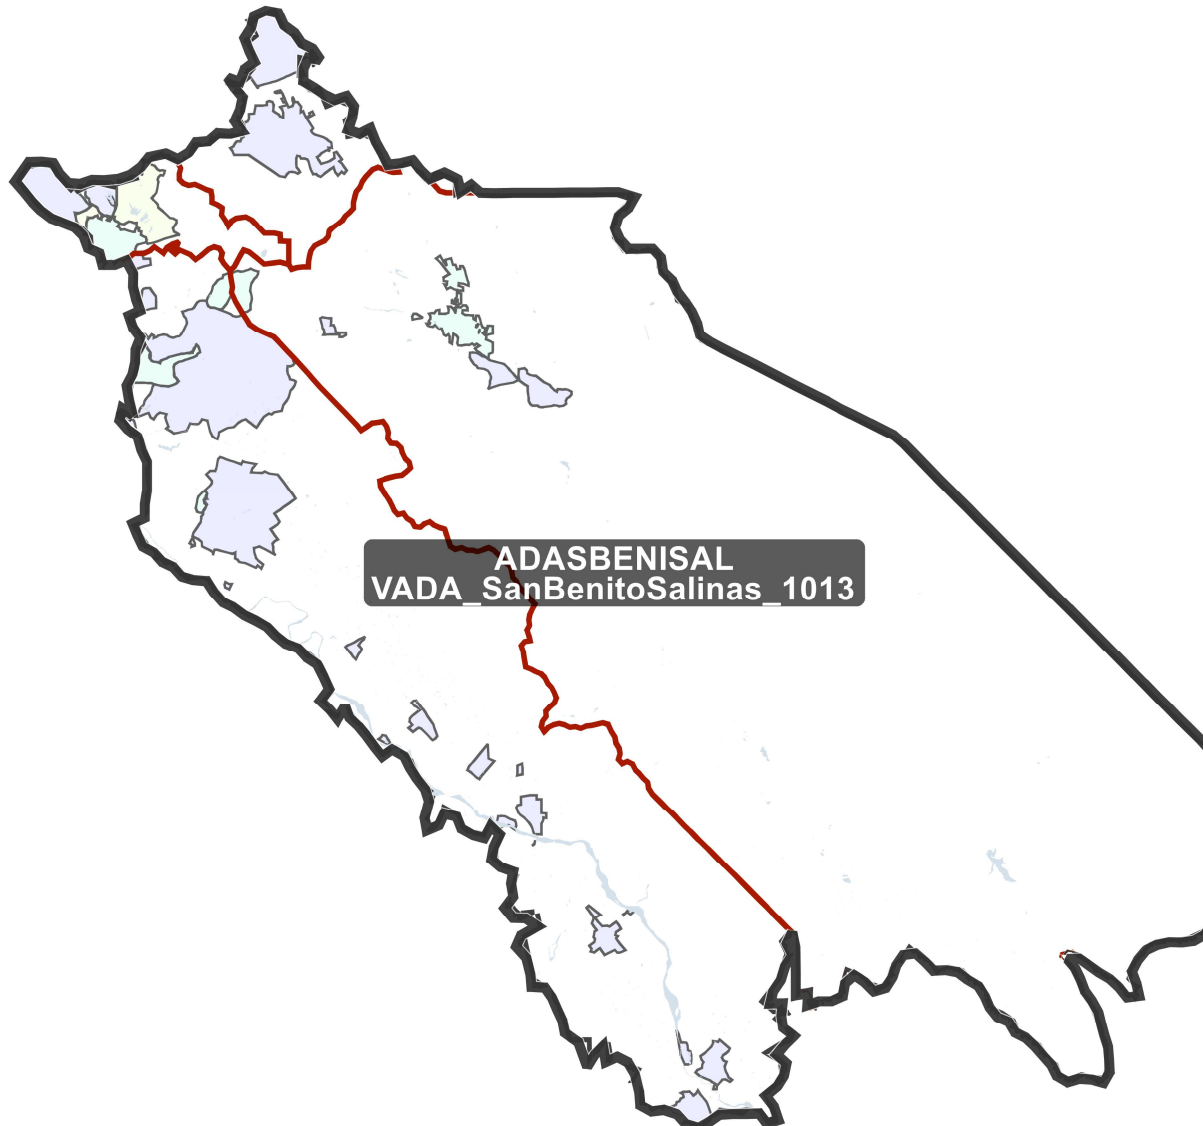

District: ADAMHILLTRA

Field	Value
District	ADAMHILLTRA
Total Population	509,903
%LatinoCVAP	36.39%
%BlackCVAP	4.44%
%AsianCVAP	28.55%
%IndigeonousCVAP	0.78%
%WhiteCVAP	28.15%

District: ADAPALOALTO

Field	Value
District	ADAPALOALTO
Total Population	479,427
%LatinoCVAP	11.61%
%BlackCVAP	2.38%
%AsianCVAP	38.98%
%IndigeonousCVAP	0.39%
%WhiteCVAP	45.53%

District: ADAPENINSULA

Field	Value
District	ADAPENINSULA
Total Population	483,936
%LatinoCVAP	16.13%
%BlackCVAP	2.00%
%AsianCVAP	20.58%
%IndigeonousCVAP	0.76%
%WhiteCVAP	58.51%

District: ADAMONTEREY

Field	Value
District	ADAMONTEREY
Total Population	471,578
%LatinoCVAP	15.65%
%BlackCVAP	2.49%
%AsianCVAP	5.88%
%IndigeonousCVAP	1.13%
%WhiteCVAP	73.79%

District: ADASBARBARA

Field	Value
District	ADASBARBARA
Total Population	472,436
%LatinoCVAP	29.45%
%BlackCVAP	2.43%
%AsianCVAP	5.83%
%IndigeonousCVAP	1.03%
%WhiteCVAP	60.58%

District: ADAVENTURA

Field	Value
District	ADAVENTURA
Total Population	499,011
%LatinoCVAP	44.07%
%BlackCVAP	2.94%
%AsianCVAP	6.90%
%IndigeonousCVAP	0.81%
%WhiteCVAP	44.45%

District: ADAESF

Field	Value
District	ADAESF
Total Population	516,206
%LatinoCVAP	12.35%
%BlackCVAP	7.59%
%AsianCVAP	25.48%
%IndigeonousCVAP	0.59%
%WhiteCVAP	52.88%

District: ADASBENISAL

Field	Value
District	ADASBENISAL
Total Population	484,899
%LatinoCVAP	56.58%
%BlackCVAP	1.65%
%AsianCVAP	6.13%
%IndigeonousCVAP	0.73%
%WhiteCVAP	33.79%