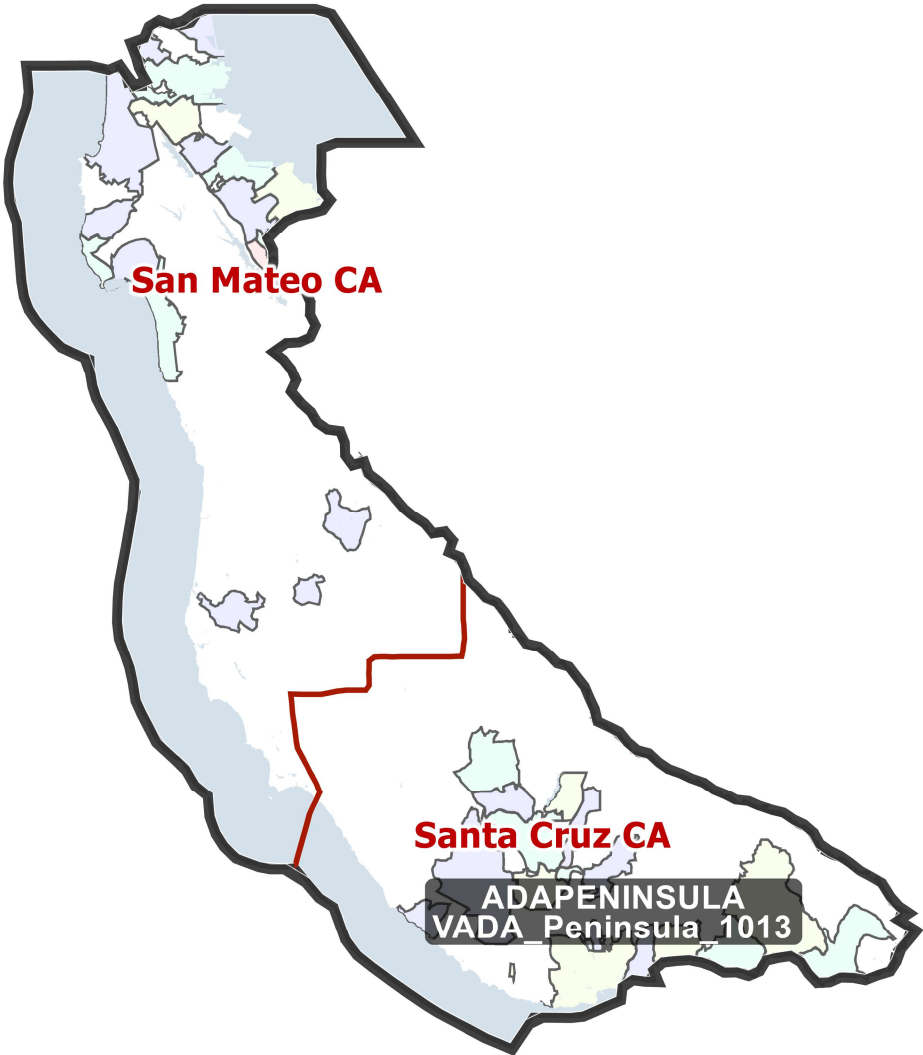

District: ADAWSF

Field	Value
District	ADAWSF
Total Population	468,290
%LatinoCVAP	13.24%
%BlackCVAP	3.96%
%AsianCVAP	49.72%
%IndigeonousCVAP	0.30%
%WhiteCVAP	31.43%

District: ADASOUTHBAY

Field	Value
District	ADASOUTHBAY
Total Population	470,535
%LatinoCVAP	13.95%
%BlackCVAP	3.36%
%AsianCVAP	21.46%
%IndigeonousCVAP	0.34%
%WhiteCVAP	59.13%

District: ADAMHILLTRA

Field	Value
District	ADAMHILLTRA
Total Population	509,903
%LatinoCVAP	36.39%
%BlackCVAP	4.44%
%AsianCVAP	28.55%
%IndigeonousCVAP	0.78%
%WhiteCVAP	28.15%

District: ADAPALOALTO

Field	Value
District	ADAPALOALTO
Total Population	479,427
%LatinoCVAP	11.61%
%BlackCVAP	2.38%
%AsianCVAP	38.98%
%IndigeonousCVAP	0.39%
%WhiteCVAP	45.53%

District: ADAPENINSULA

Field	Value
District	ADAPENINSULA
Total Population	483,936
%LatinoCVAP	16.13%
%BlackCVAP	2.00%
%AsianCVAP	20.58%
%IndigeonousCVAP	0.76%
%WhiteCVAP	58.51%

District: ADAMONTEREY

Field	Value
District	ADAMONTEREY
Total Population	471,578
%LatinoCVAP	15.65%
%BlackCVAP	2.49%
%AsianCVAP	5.88%
%IndigeonousCVAP	1.13%
%WhiteCVAP	73.79%

District: ADASBARBARA

Field	Value
District	ADASBARBARA
Total Population	472,436
%LatinoCVAP	29.45%
%BlackCVAP	2.43%
%AsianCVAP	5.83%
%IndigeonousCVAP	1.03%
%WhiteCVAP	60.58%

District: ADAVENTURA

Field	Value
District	ADAVENTURA
Total Population	499,011
%LatinoCVAP	44.07%
%BlackCVAP	2.94%
%AsianCVAP	6.90%
%IndigeonousCVAP	0.81%
%WhiteCVAP	44.45%