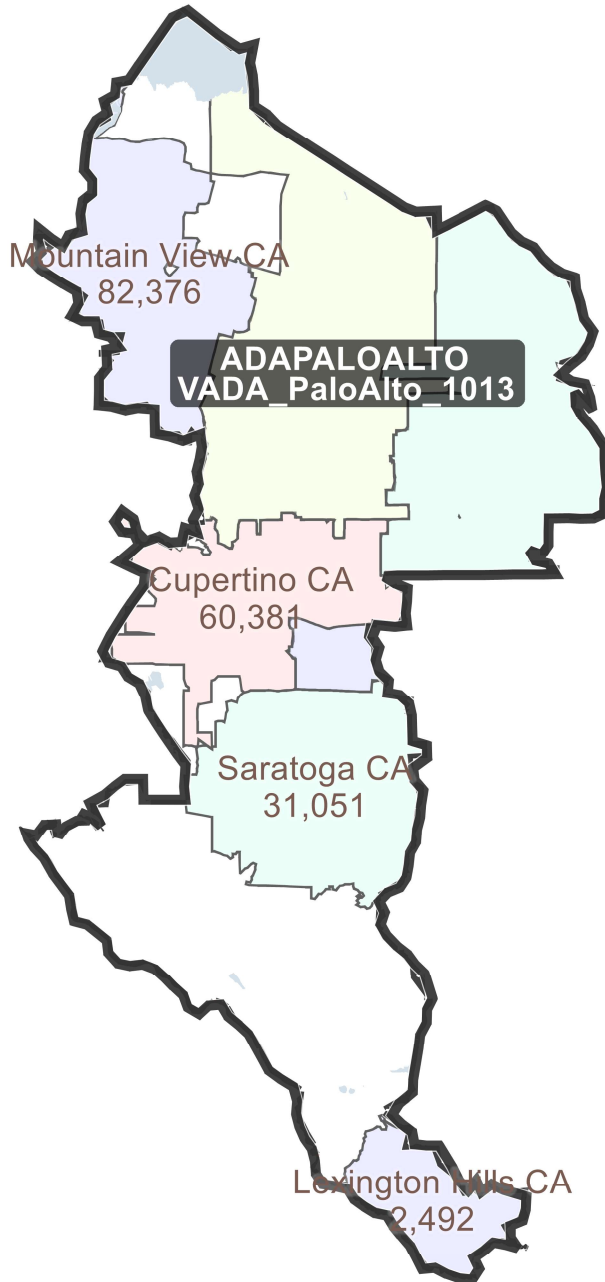

District: ADAWSF

Field	Value
District	ADAWSF
Total Population	468,290
%LatinoCVAP	13.24%
%BlackCVAP	3.96%
%AsianCVAP	49.72%
%IndigeonousCVAP	0.30%
%WhiteCVAP	31.43%

District: ADASOUTHBAY

Field	Value
District	ADASOUTHBAY
Total Population	470,535
%LatinoCVAP	13.95%
%BlackCVAP	3.36%
%AsianCVAP	21.46%
%IndigeonousCVAP	0.34%
%WhiteCVAP	59.13%

District: ADAMHILLTRA

Field	Value
District	ADAMHILLTRA
Total Population	509,903
%LatinoCVAP	36.39%
%BlackCVAP	4.44%
%AsianCVAP	28.55%
%IndigeonousCVAP	0.78%
%WhiteCVAP	28.15%

District: ADAPALOALTO

Field	Value
District	ADAPALOALTO
Total Population	479,427
%LatinoCVAP	11.61%
%BlackCVAP	2.38%
%AsianCVAP	38.98%
%IndigeonousCVAP	0.39%
%WhiteCVAP	45.53%

District: ADAPENINSULA

Field	Value
District	ADAPENINSULA
Total Population	483,936
%LatinoCVAP	16.13%
%BlackCVAP	2.00%
%AsianCVAP	20.58%
%IndigeonousCVAP	0.76%
%WhiteCVAP	58.51%

District: ADAMONTEREY

Field	Value
District	ADAMONTEREY
Total Population	471,578
%LatinoCVAP	15.65%
%BlackCVAP	2.49%
%AsianCVAP	5.88%
%IndigeonousCVAP	1.13%
%WhiteCVAP	73.79%

District: ADASBARBARA

Field	Value
District	ADASBARBARA
Total Population	472,436
%LatinoCVAP	29.45%
%BlackCVAP	2.43%
%AsianCVAP	5.83%
%IndigeonousCVAP	1.03%
%WhiteCVAP	60.58%

District: ADAVENTURA

Field	Value
District	ADAVENTURA
Total Population	499,011
%LatinoCVAP	44.07%
%BlackCVAP	2.94%
%AsianCVAP	6.90%
%IndigeonousCVAP	0.81%
%WhiteCVAP	44.45%