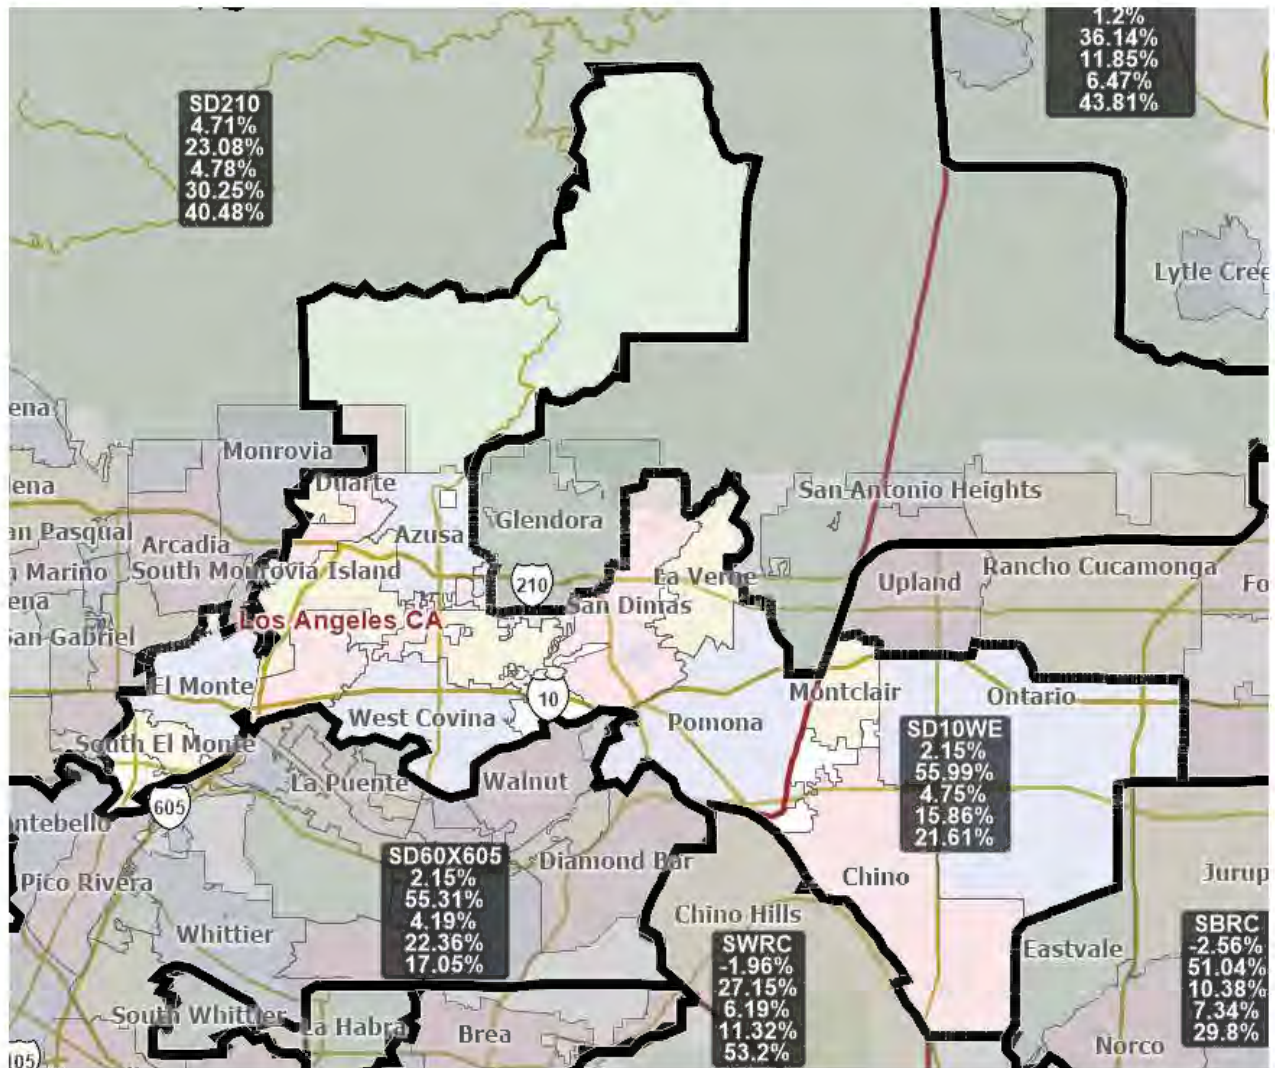

Senate Iteration Plan TV

12/15/2021

ANTVICVAL

Senate Iteration Plan TV

12/15/2021

SD210

Senate Iteration Plan TV

12/15/2021

SD10WE

Senate Iteration Plan TV

12/15/2021

SD60X605