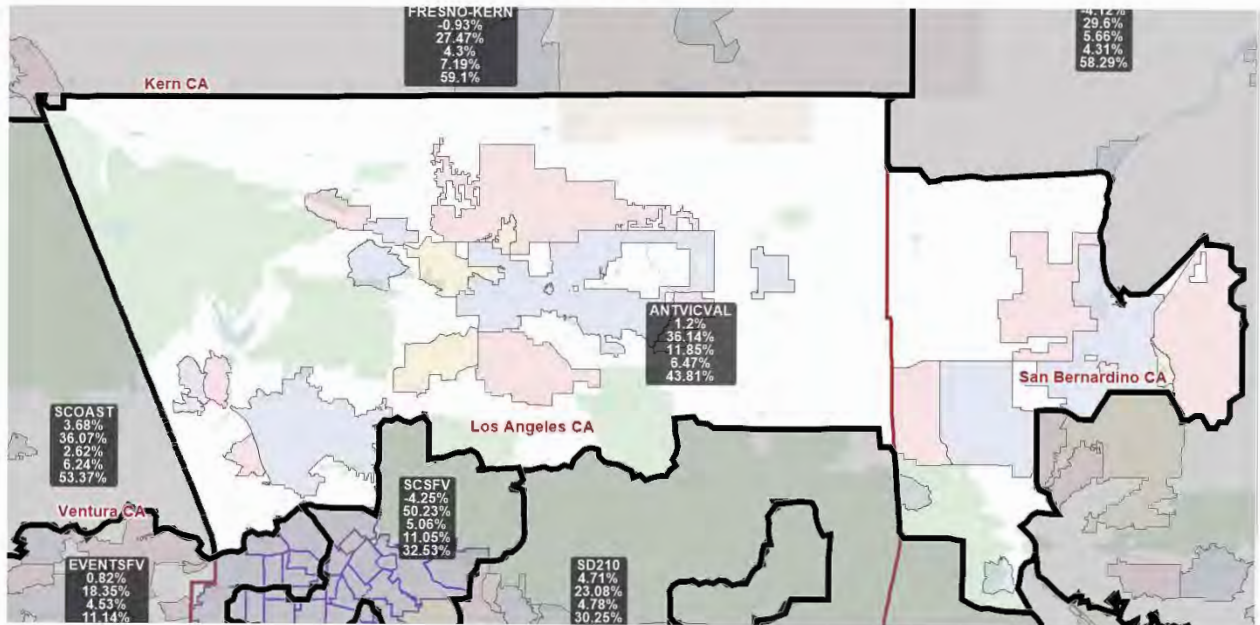

Senate Iteration Plan TV

12/15/2021

ANTVICVAL

Senate Iteration Plan TV

12/15/2021

SD210

Senate Iteration Plan TV

12/15/2021