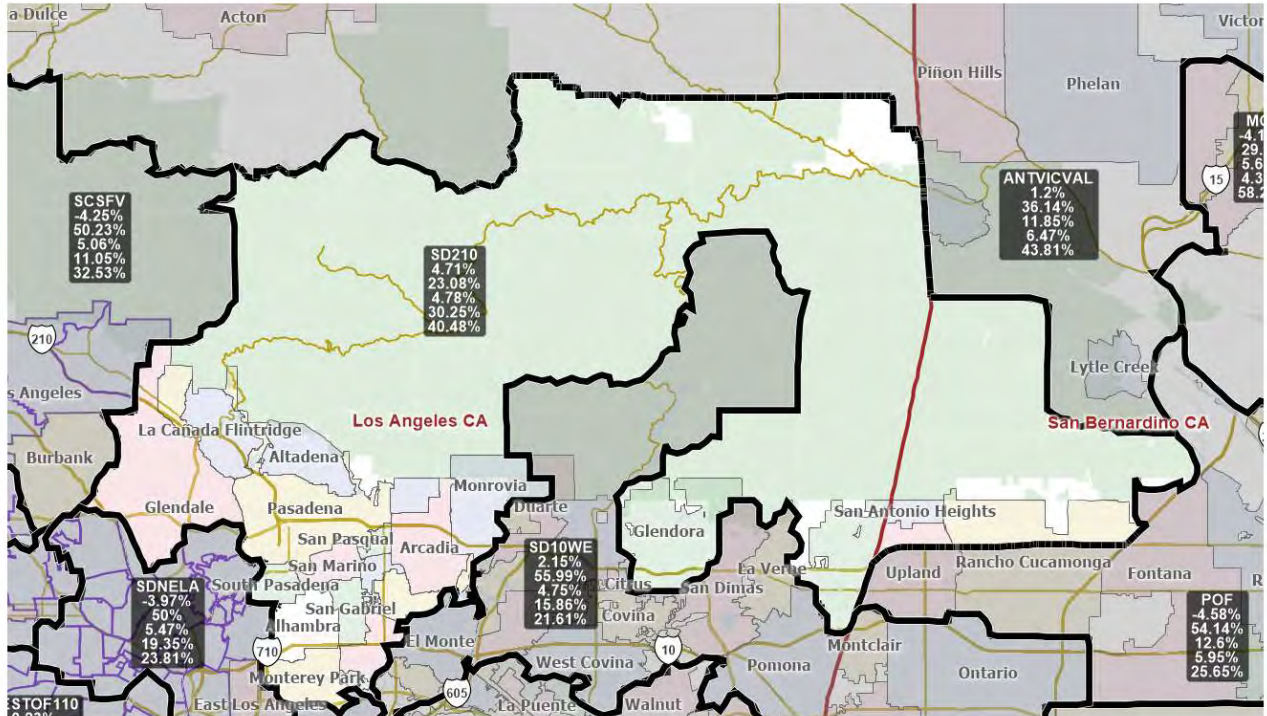

Senate Iteration Plan TV

12/15/2021

ANTVICVAL

Senate Iteration Plan TV

12/15/2021

SD210

Senate Iteration Plan TV

12/15/2021

SD10WE

Senate Iteration Plan TV

12/15/2021

SD60X605