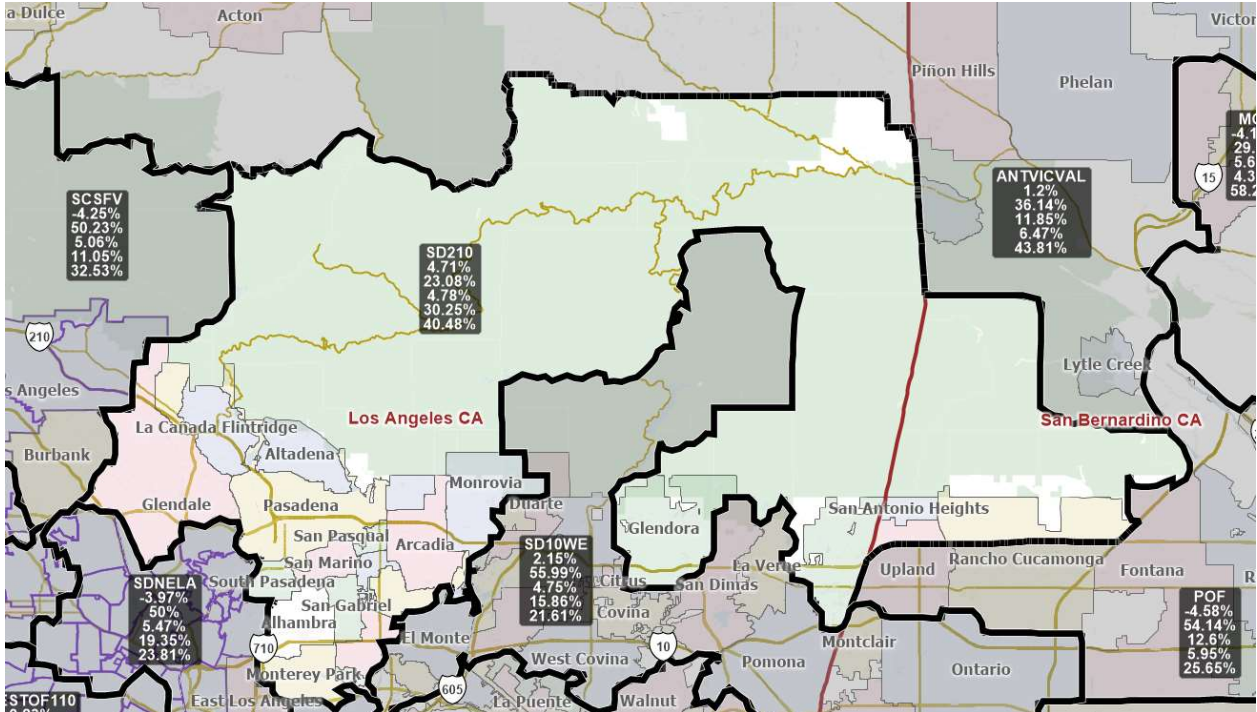

Senate Iteration Plan TV

12/15/2021

SD210