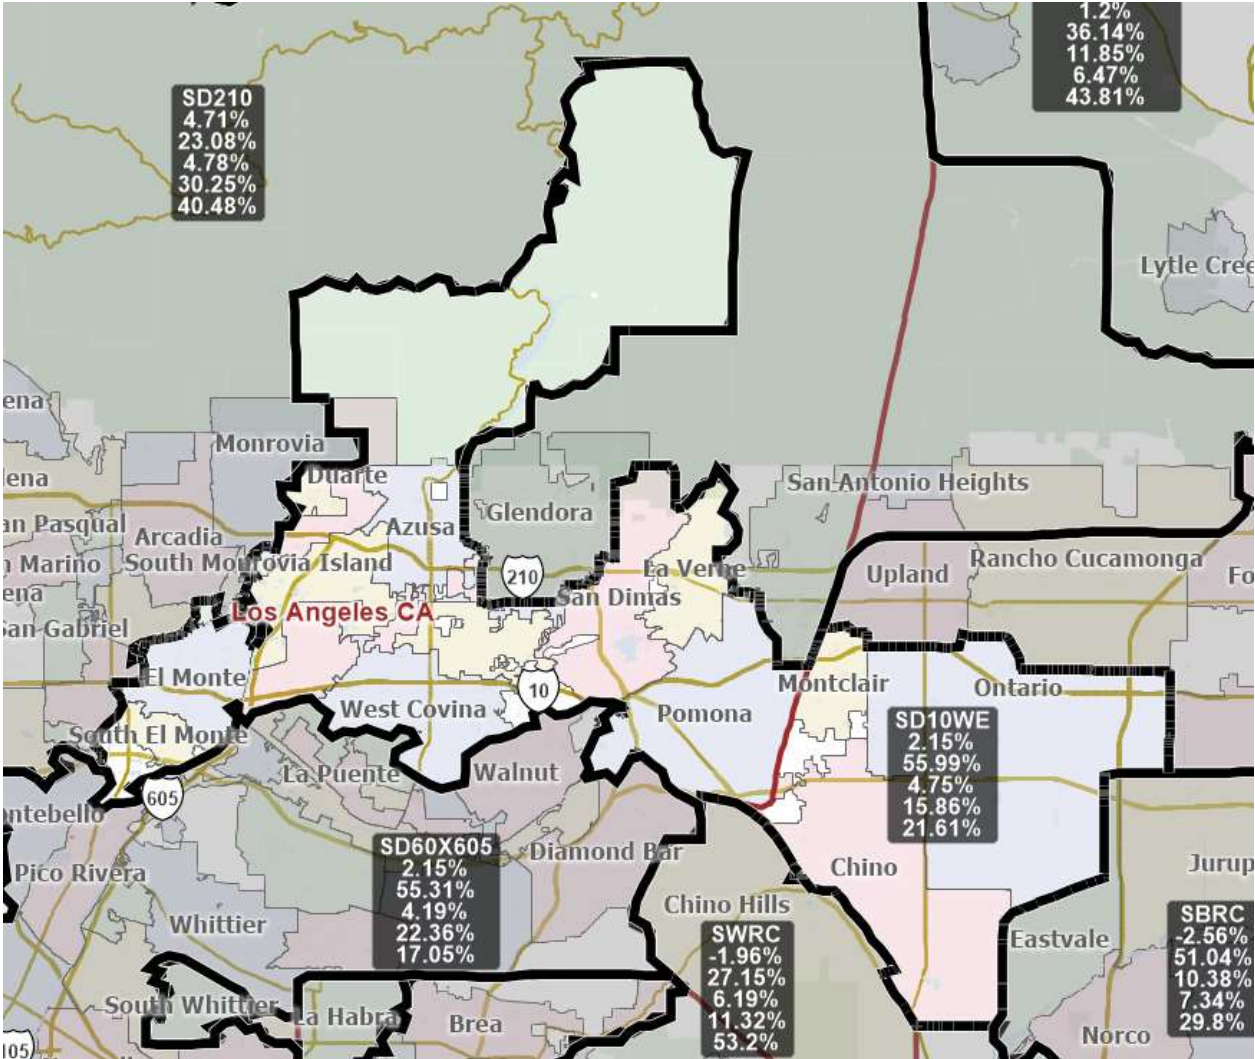

Senate Iteration Plan TV

12/15/2021

SD10WE