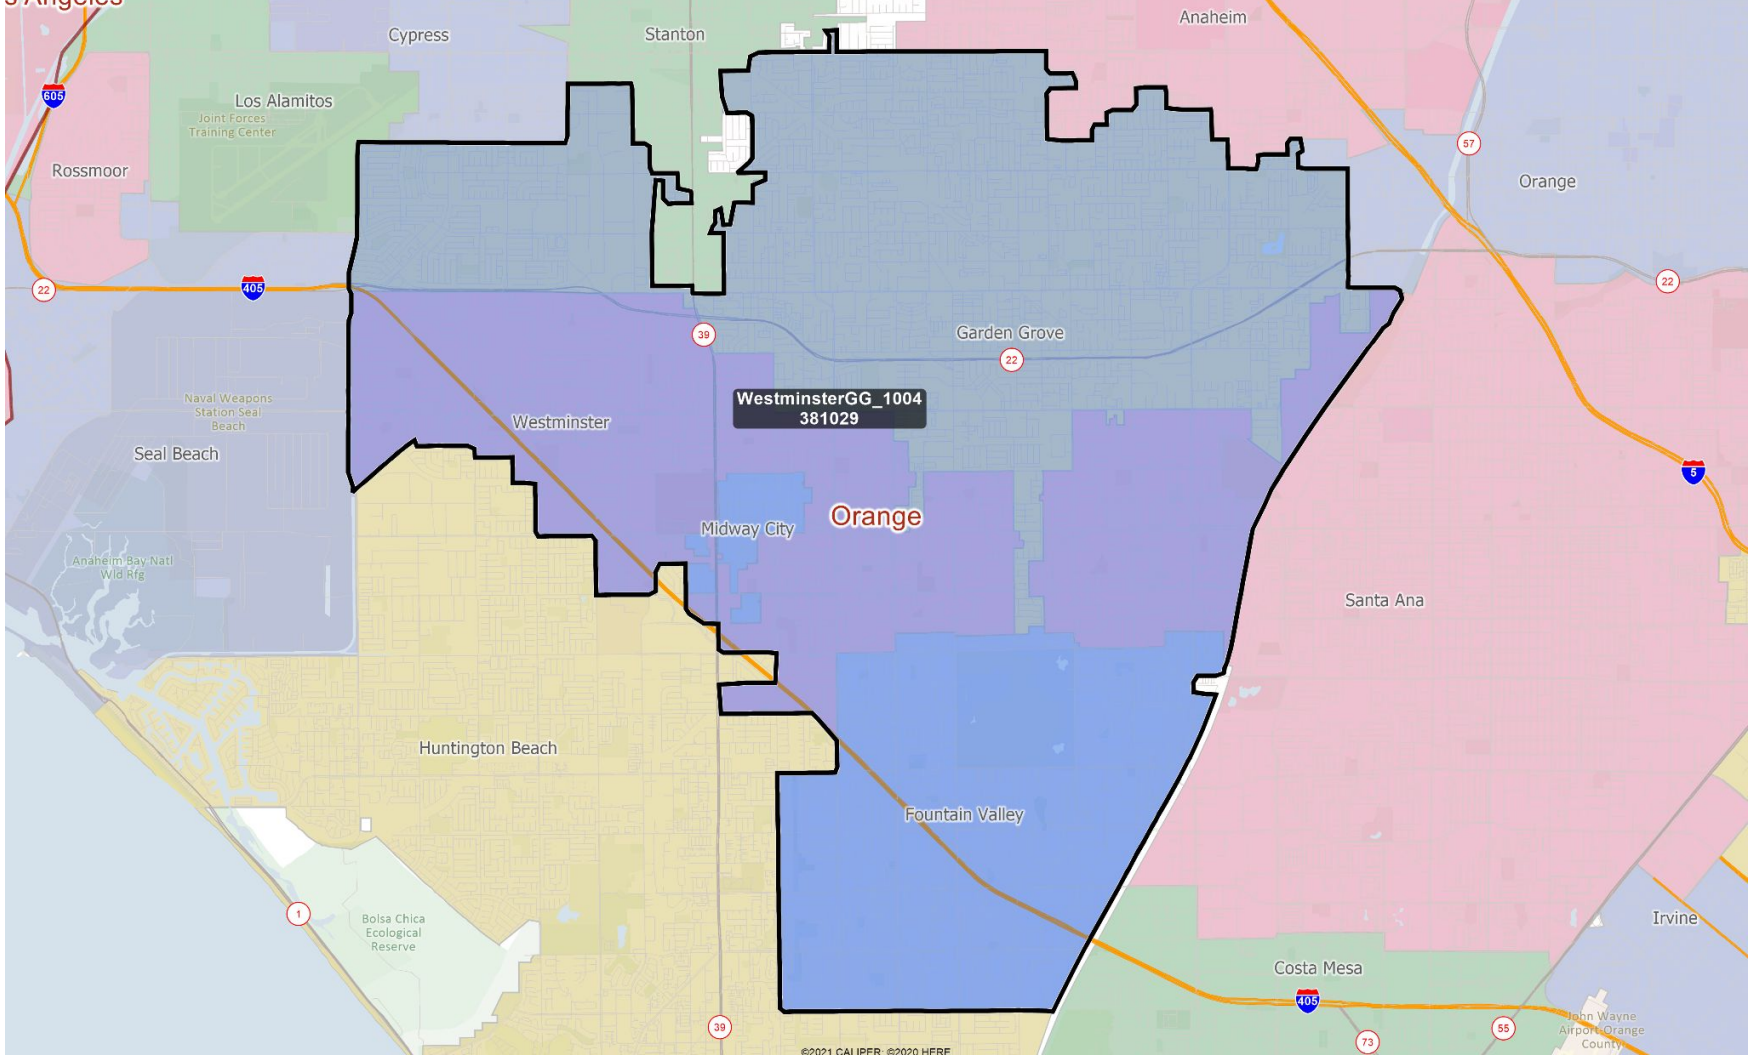

Visualizations: Southern California

Week of October 4, 2021

Visualizations Label:

NameOfVisualization_Date
Total Population

Orange County

Northern OC (with LA County overlap)

CerritosNorthOC_1004
502808

Northern OC

Santa Ana & Anaheim Area

Westminster Area

Central OC

TustinToLaguna_1004
689619

Orange and Riverside Counties

OrtegaOaksFreeway_1004
129219

Orange

Riverside

San Diego

Coastal OC

Orange & San Diego Counties

SouthCoastOCplusSD_1004
485639

Laguna Beach

Orange

San Juan Capistrano

Rancho Mission Viejo

Cleveland Natl Forest

Riverside

Temecula

Dana Point

San Clemente

San Onofre State Beach

San Clemente State Beach

Camp Pendleton Marine Corps Base