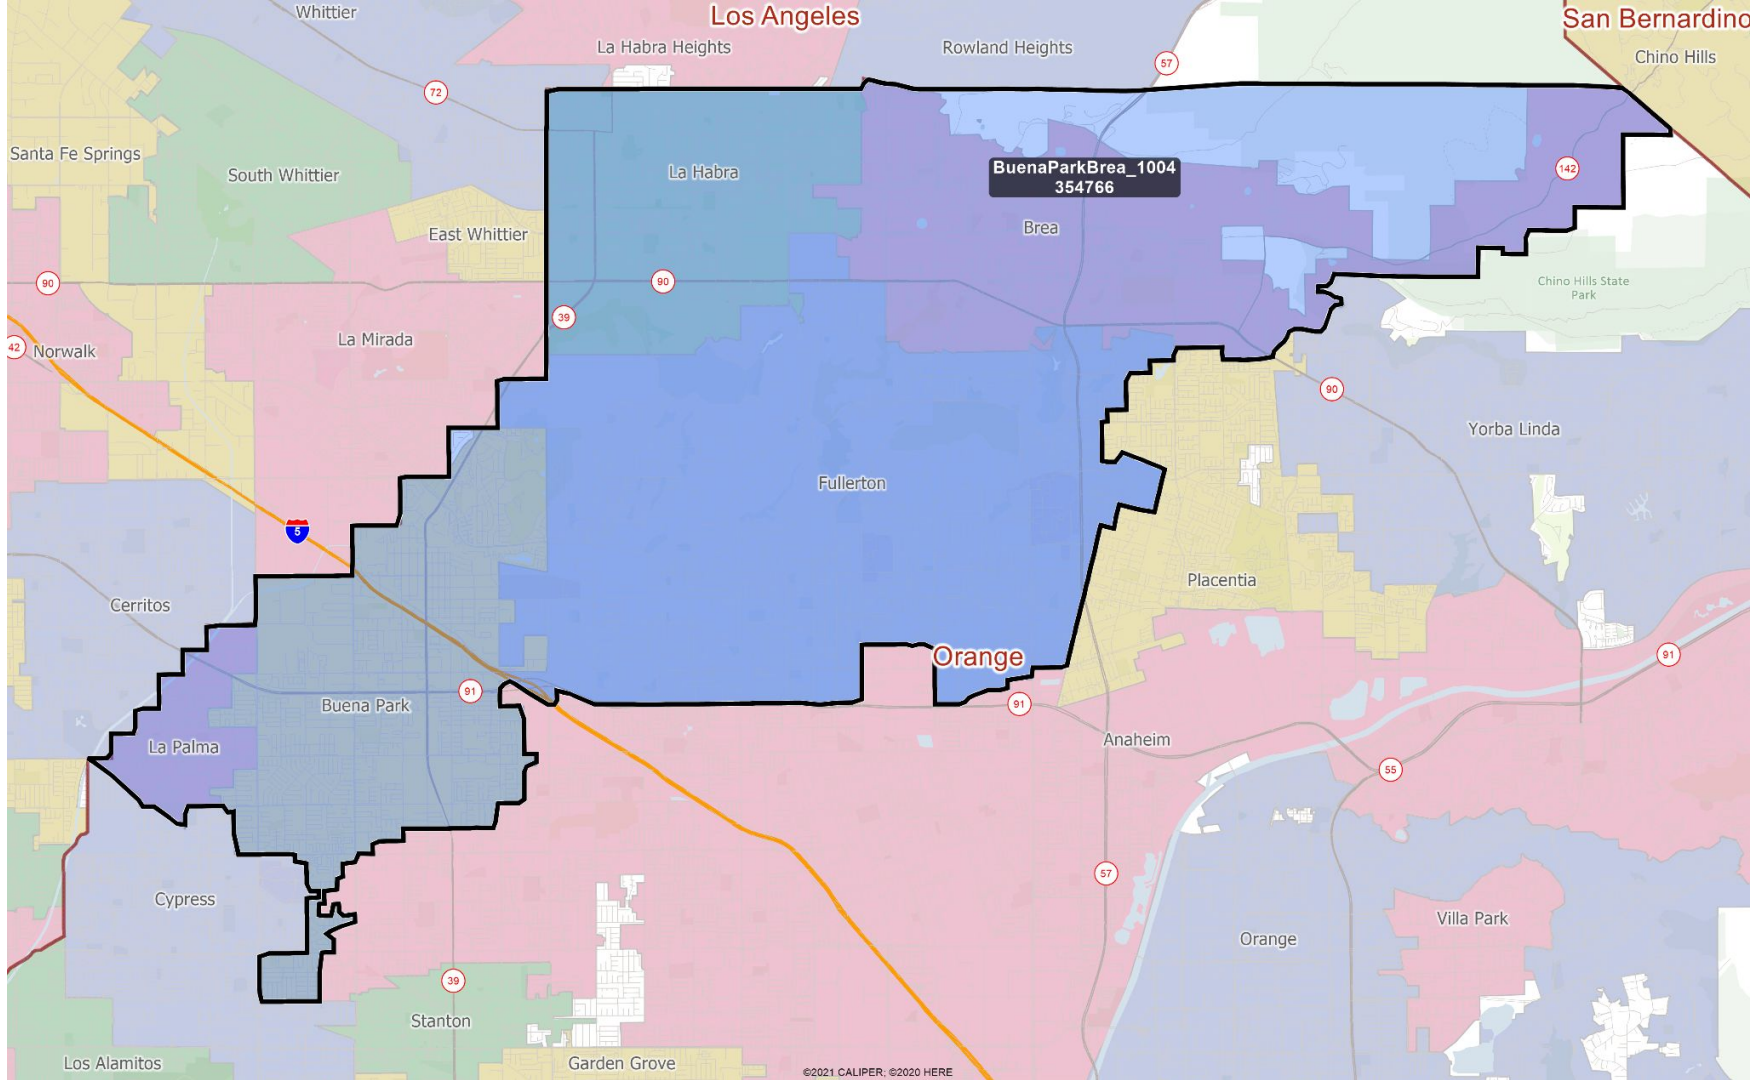

Visualizations: Southern California

Week of October 4, 2021

Visualizations Label:

NameOfVisualization_Date
Total Population

Orange County

Northern OC (with LA County overlap)

CerritosNorthOC_1004
502808

Northern OC

Santa Ana & Anaheim Area

Westminster Area

Central OC

TustinToLaguna_1004
689619

Orange and Riverside Counties

OrtegaOaksFreeway_1004
129219

Orange

Riverside

San Diego

Coastal OC

Orange & San Diego Counties

SouthCoastOCplusSD_1004
485639

Laguna Beach

Orange

San Juan Capistrano

Rancho Mission Viejo