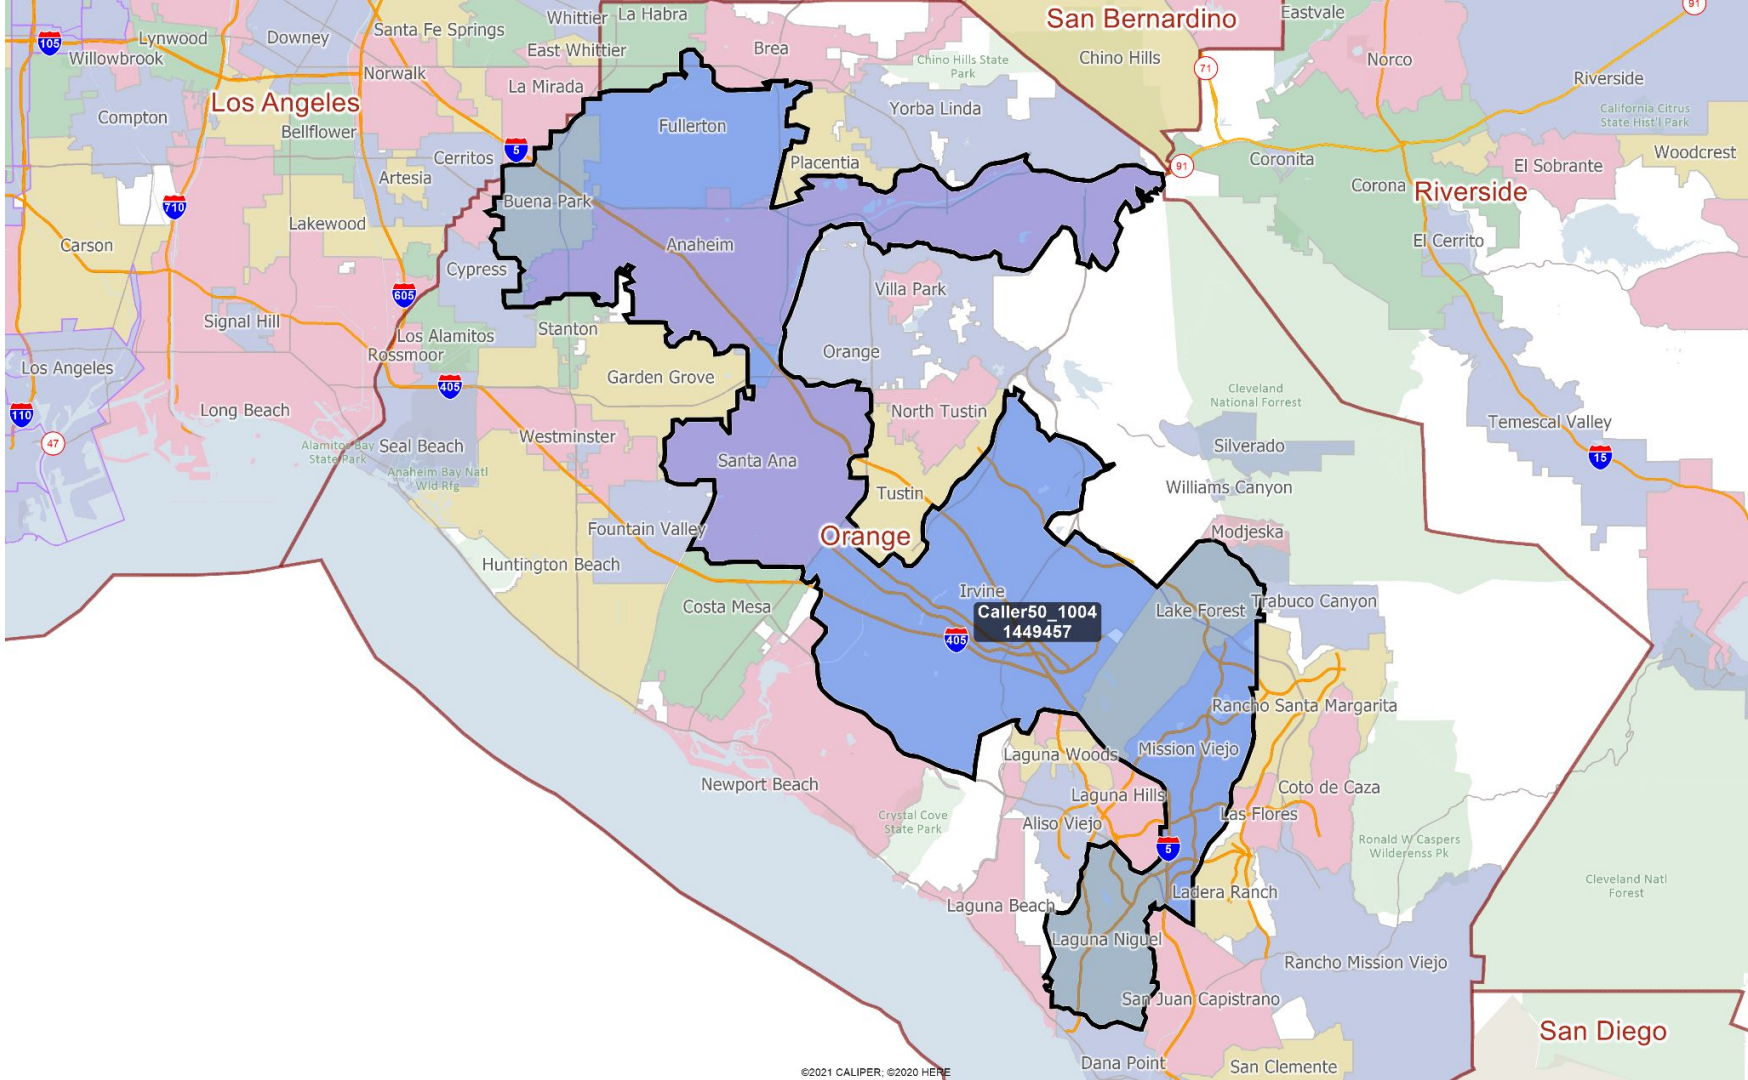

Visualizations: Southern California

Week of October 4, 2021

Visualizations Label:

NameOfVisualization_Date
Total Population

Orange County

Northern OC (with LA County overlap)

CerritosNorthOC_1004
502808

Northern OC

Santa Ana & Anaheim Area

Westminster Area

Central OC

TustinToLaguna_1004
689619

Orange and Riverside Counties

OrtegaOaksFreeway_1004
129219

Orange

Riverside

San Diego

Coastal OC

Orange & San Diego Counties

SouthCoastOCplusSD_1004
485639

Laguna Beach

Orange

San Juan Capistrano

Rancho Mission Viejo

Cleveland Natl Forest

Riverside

Temecula

Dana Point

San Clemente

San Onofre State Beach

San Clemente State Beach

Camp Pendleton Marine Corps Base