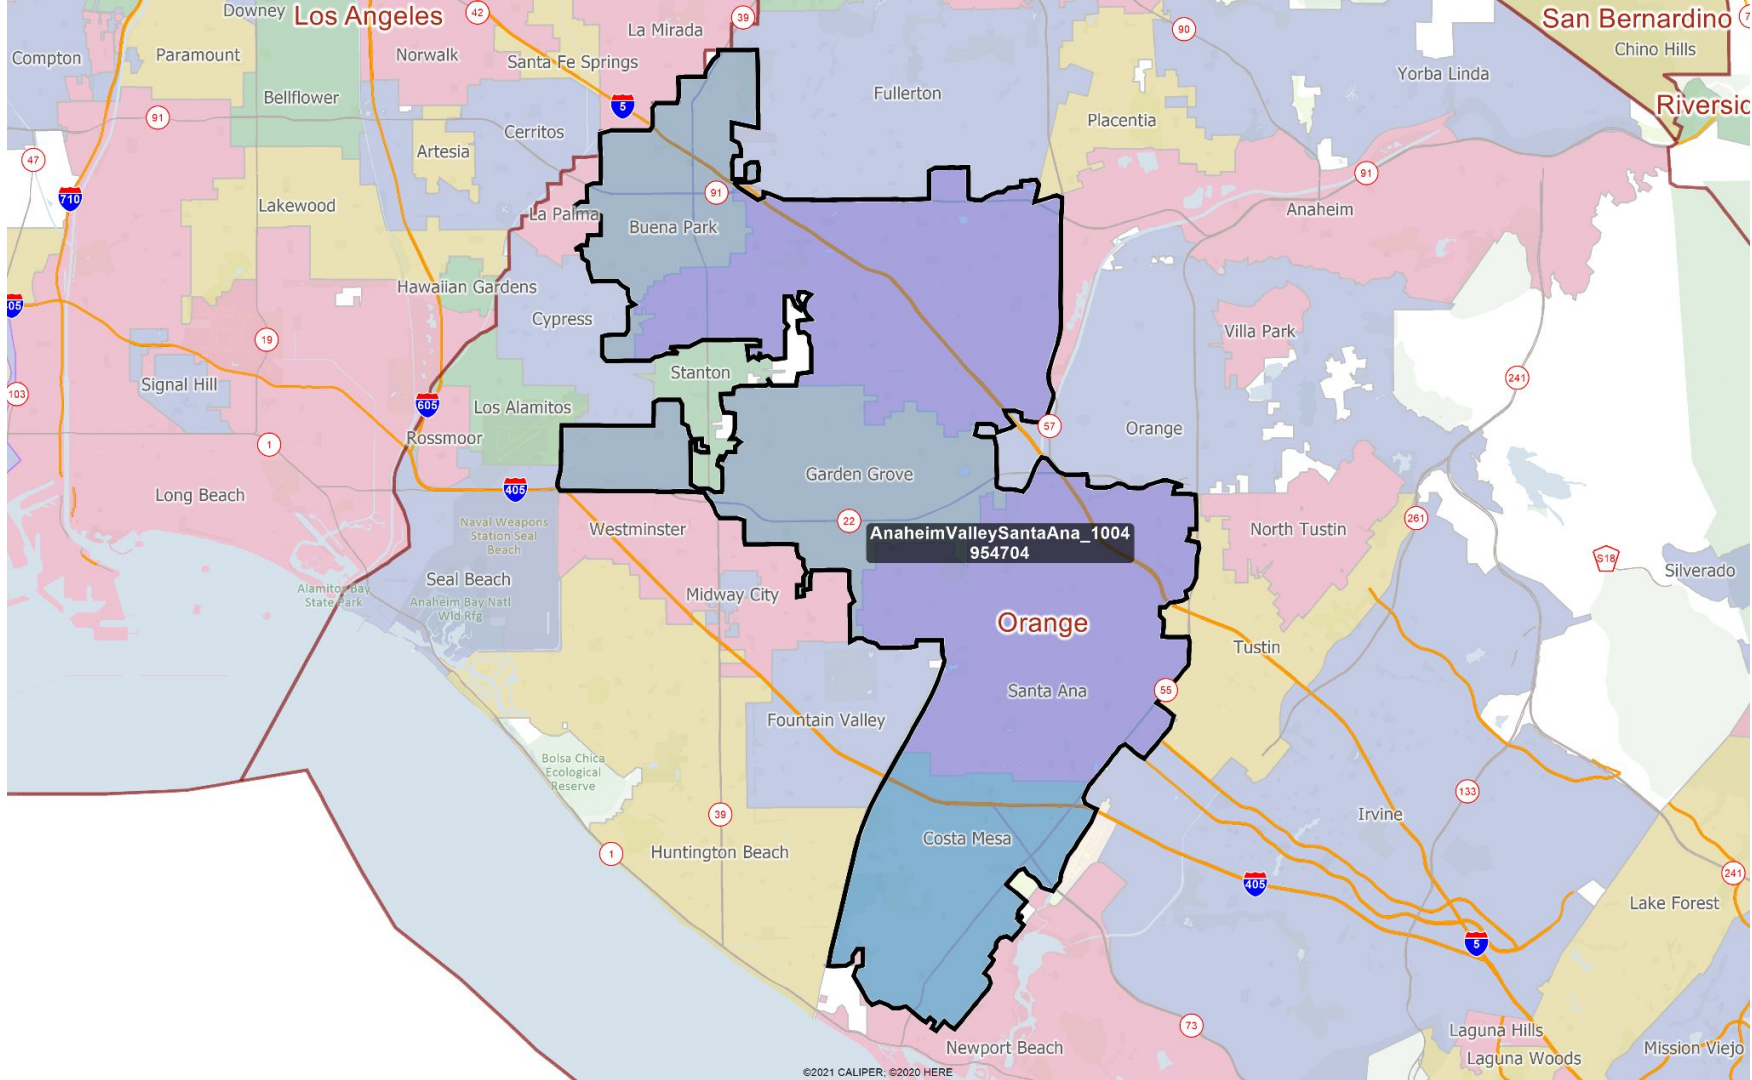

Visualizations: Southern California

Week of October 4, 2021

Visualizations Label:

NameOfVisualization_Date
Total Population

Orange County

Northern OC (with LA County overlap)

CerritosNorthOC_1004
502808

Northern OC

Santa Ana & Anaheim Area

Westminster Area

Central OC

TustinToLaguna_1004
689619

Orange and Riverside Counties

OrtegaOaksFreeway_1004
129219

Orange

Riverside

San Diego

Coastal OC

Orange & San Diego Counties

SouthCoastOCplusSD_1004
485639

Laguna Beach

Orange

San Juan Capistrano

Rancho Mission Viejo

Cleveland Natl Forest

Riverside

Temecula

Dana Point

San Clemente

San Onofre State Beach

San Clemente State Beach

Camp Pendleton Marine Corps Base