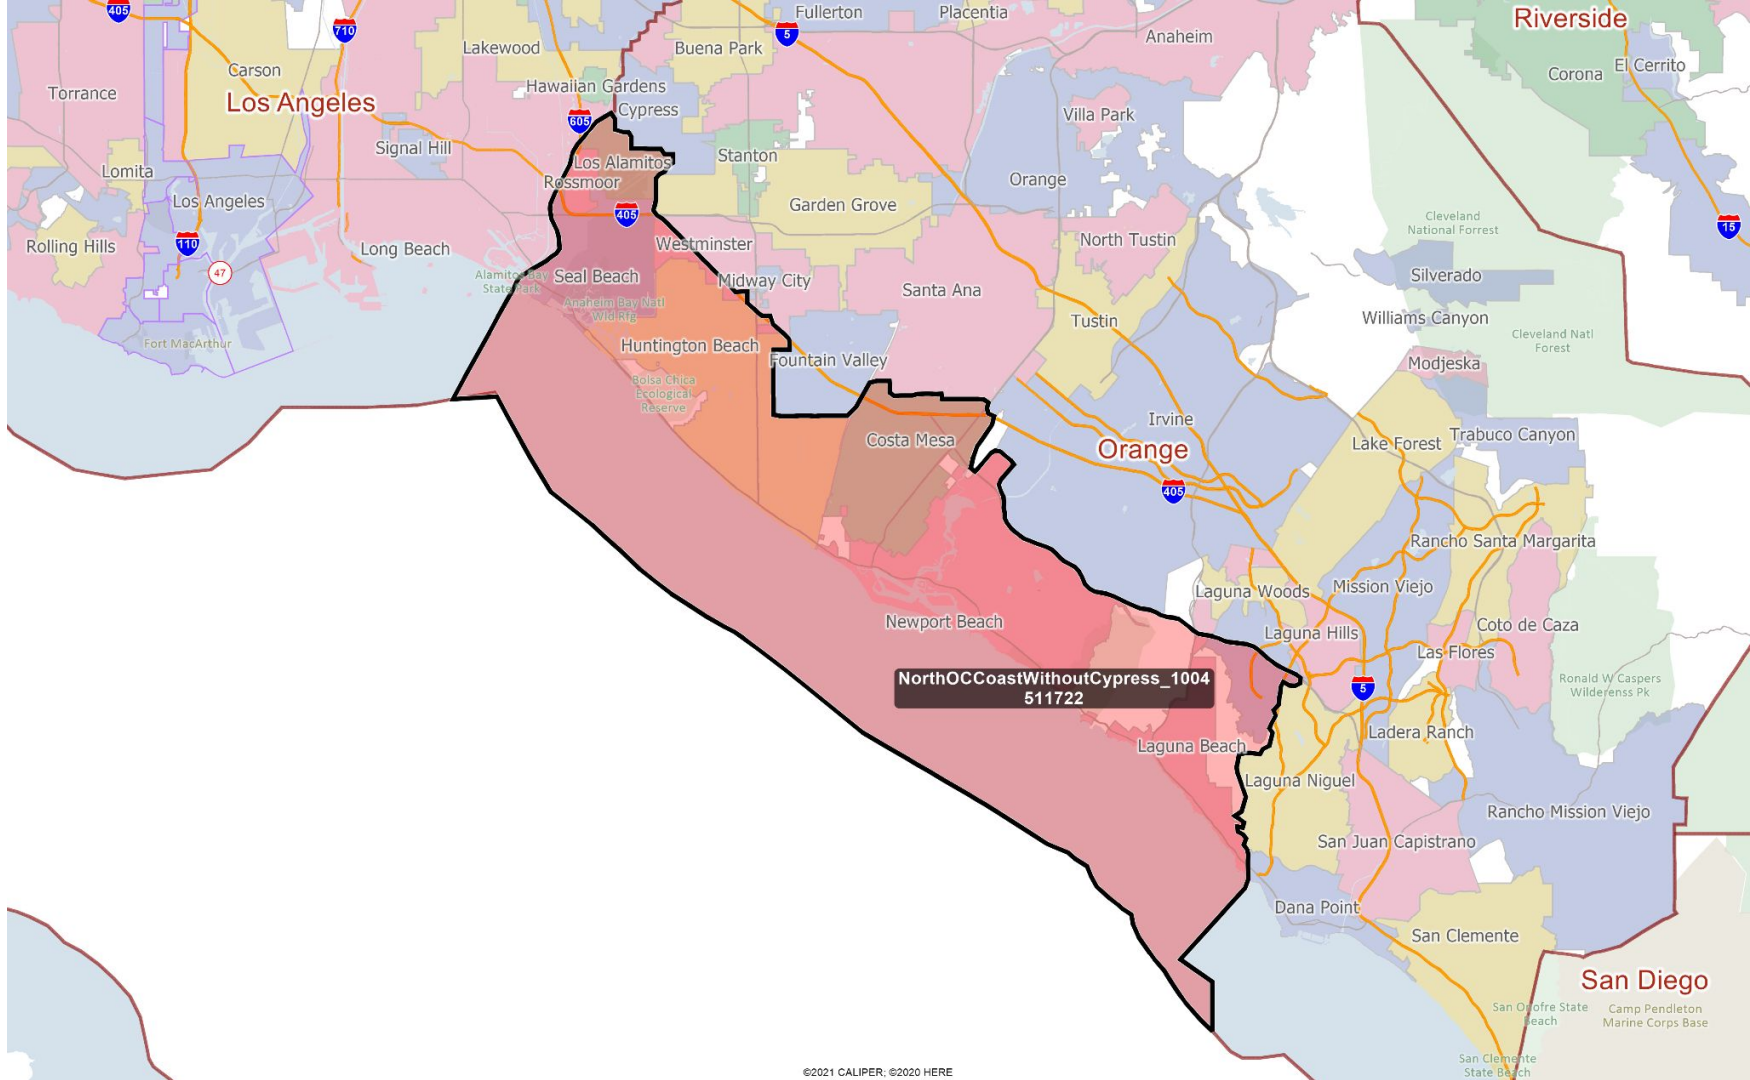

Visualizations: Southern California

Week of October 4, 2021

Visualizations Label:

NameOfVisualization_Date
Total Population

Orange County

Northern OC (with LA County overlap)

CerritosNorthOC_1004
502808

Northern OC

Santa Ana & Anaheim Area

Westminster Area

Central OC

TustinToLaguna_1004
689619

Orange and Riverside Counties

OrtegaOaksFreeway_1004
129219

Orange

Riverside

San Diego

Coastal OC

Orange & San Diego Counties

SouthCoastOCplusSD_1004
485639

Laguna Beach

Orange

San Juan Capistrano

Rancho Mission Viejo

Cleveland Natl Forest

Riverside

Temecula

Dana Point

San Clemente

San Onofre State Beach

San Clemente State Beach

Camp Pendleton Marine Corps Base