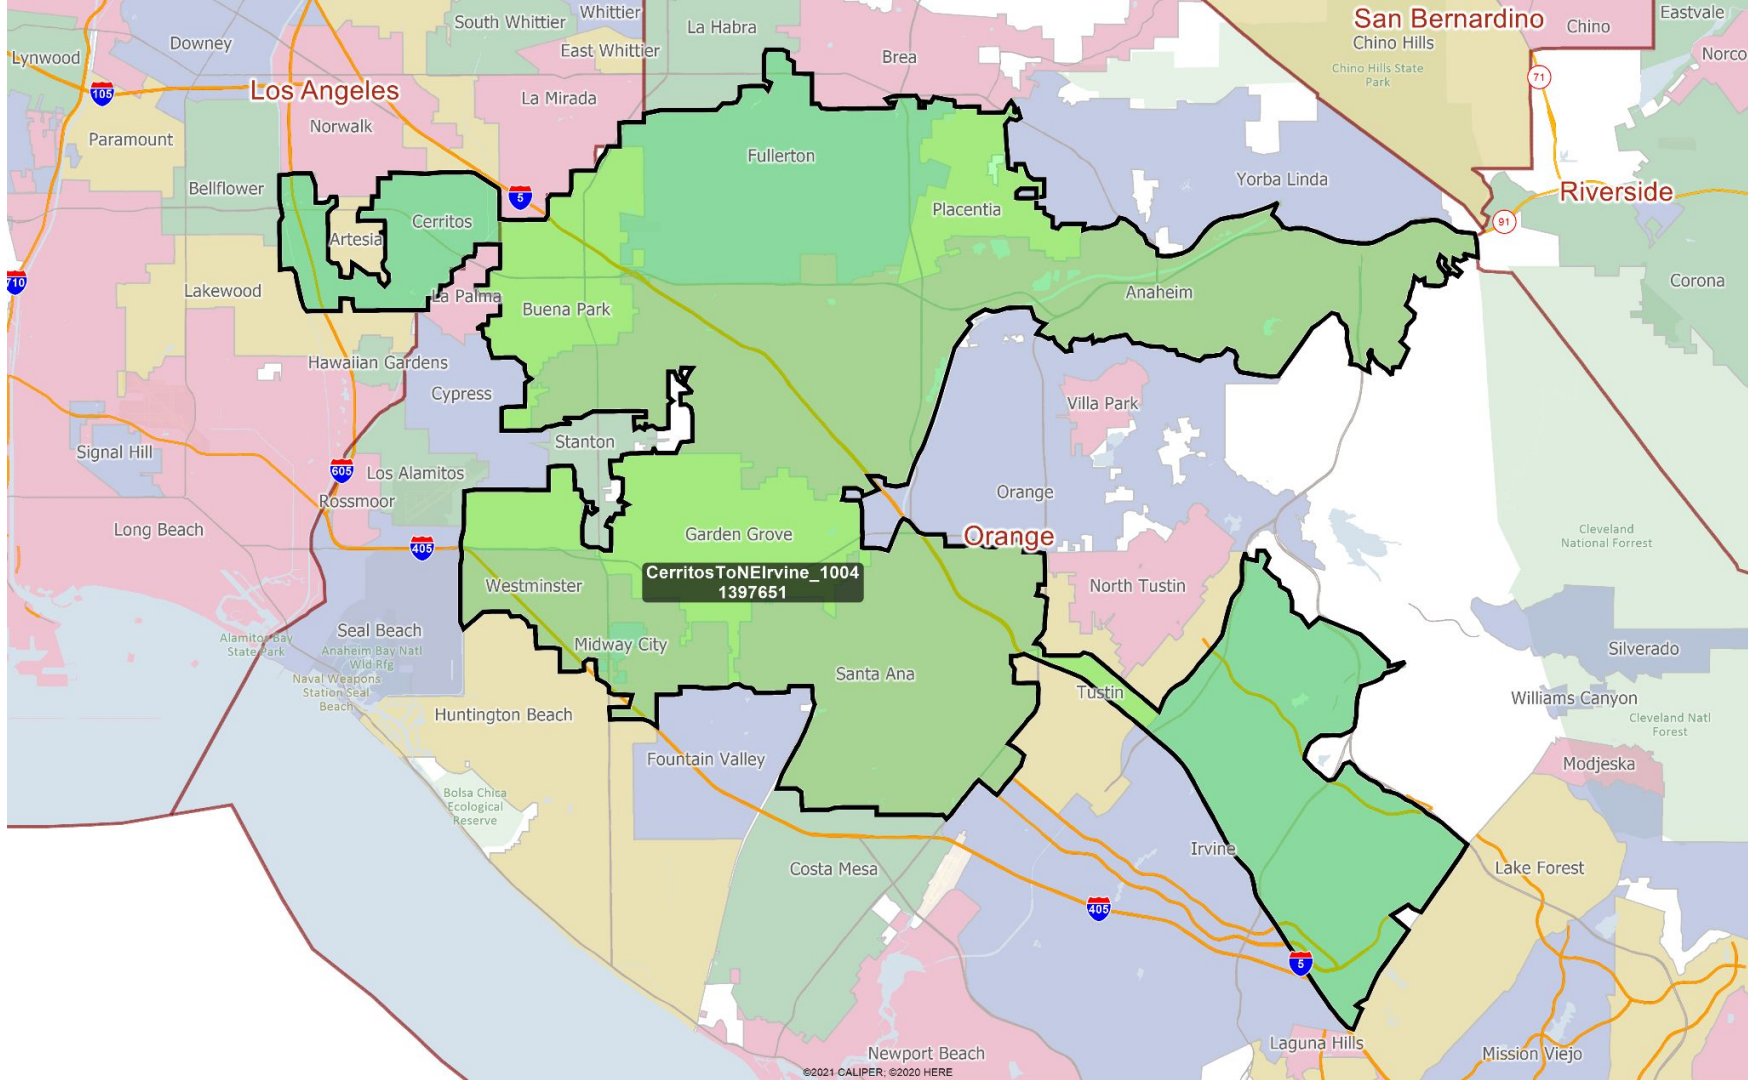

Visualizations: Southern California

Week of October 4, 2021

Visualizations Label:

NameOfVisualization_Date
Total Population

Orange County

Northern OC (with LA County overlap)

CerritosNorthOC_1004
502808

Northern OC

Santa Ana & Anaheim Area

Westminster Area

Central OC

TustinToLaguna_1004
689619

Orange and Riverside Counties

OrtegaOaksFreeway_1004
129219

Orange

Riverside

San Diego

Coastal OC

Orange & San Diego Counties

SouthCoastOCplusSD_1004
485639

Laguna Beach

Orange

San Juan Capistrano

Rancho Mission Viejo

Cleveland Natl Forest

Riverside

Temecula

Dana Point

San Clemente

San Onofre State Beach

San Clemente State Beach

Camp Pendleton Marine Corps Base