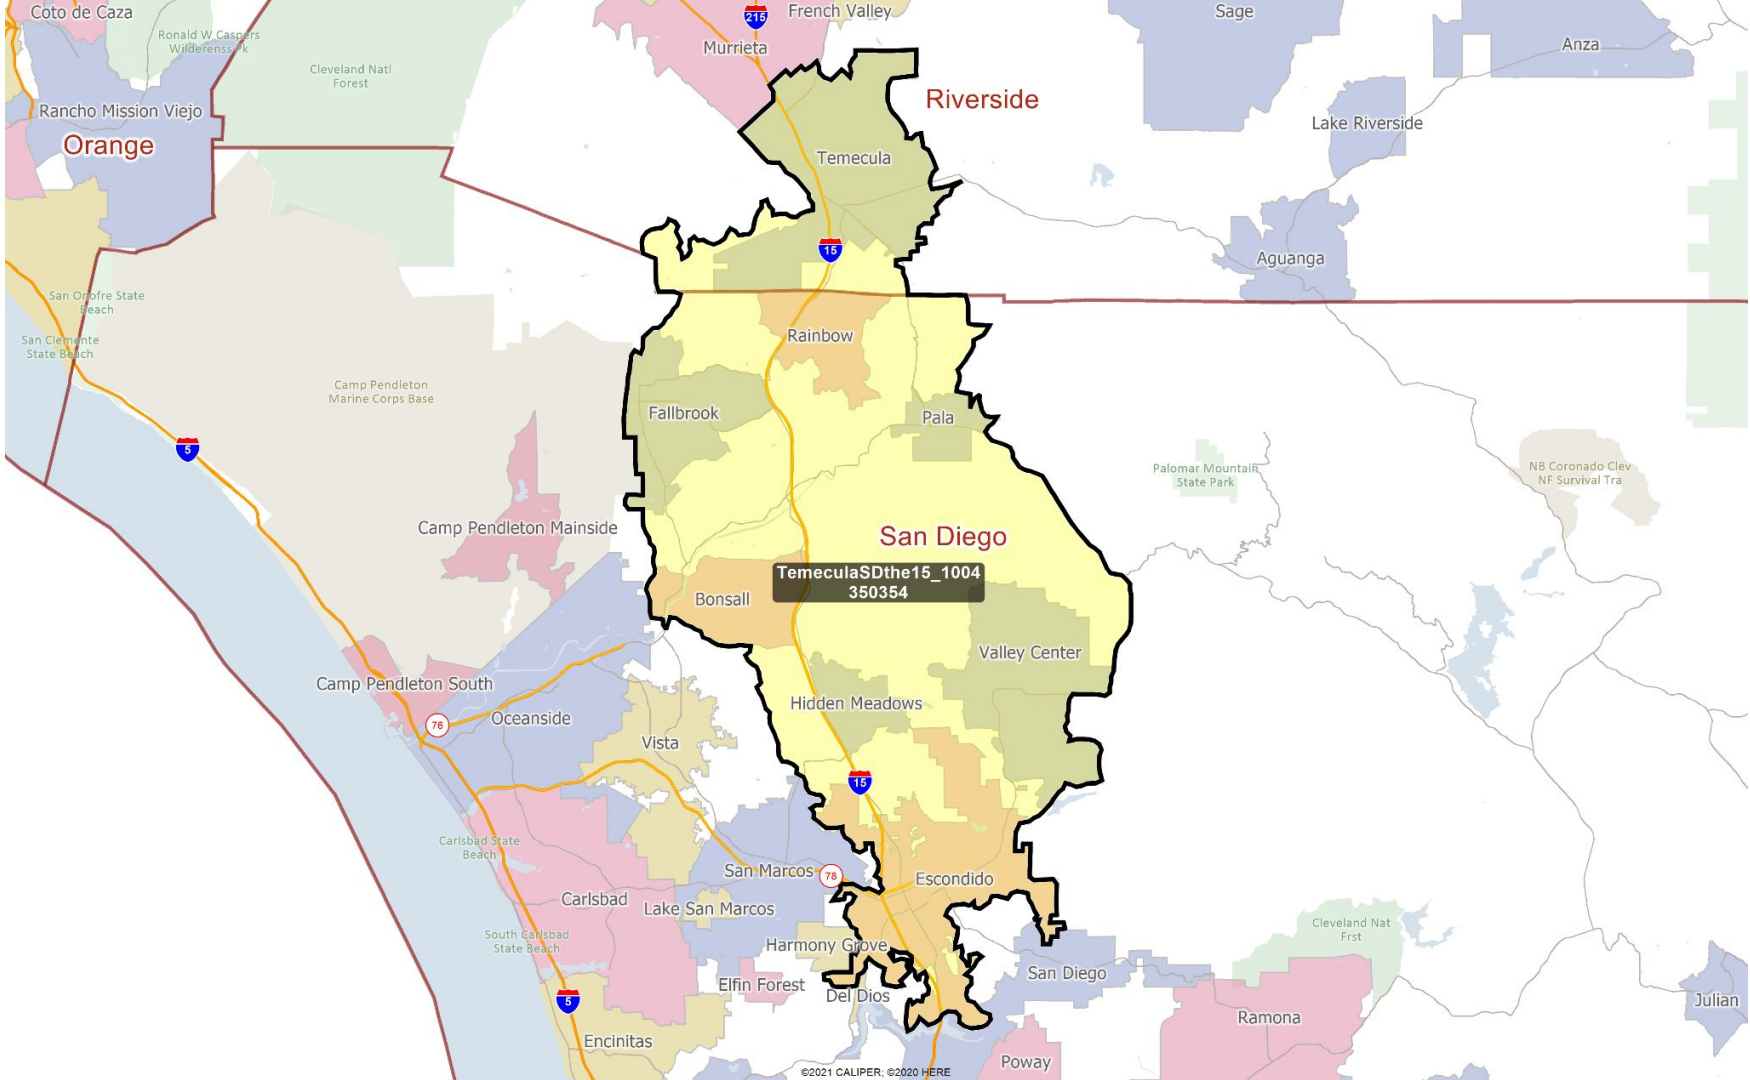

San Diego

Coastal OC

Orange & San Diego Counties

SouthCoastOCplusSD_1004
485639

Laguna Beach

Orange

San Juan Capistrano

Rancho Mission Viejo

Lake San Marcos

South Carlsbad State Beach

Harmony Grove

Elfin Forest

Del Dios

San Diego

Encinitas

Poway

San Diego County

Northern San Diego County

CarlsbadSanMarcos_1004
345238

San Diego County & Temecula

Escondido Area

EscondidoValleyCenter_1004
163524

ElfinForestEscondido_1004
260719

San Diego