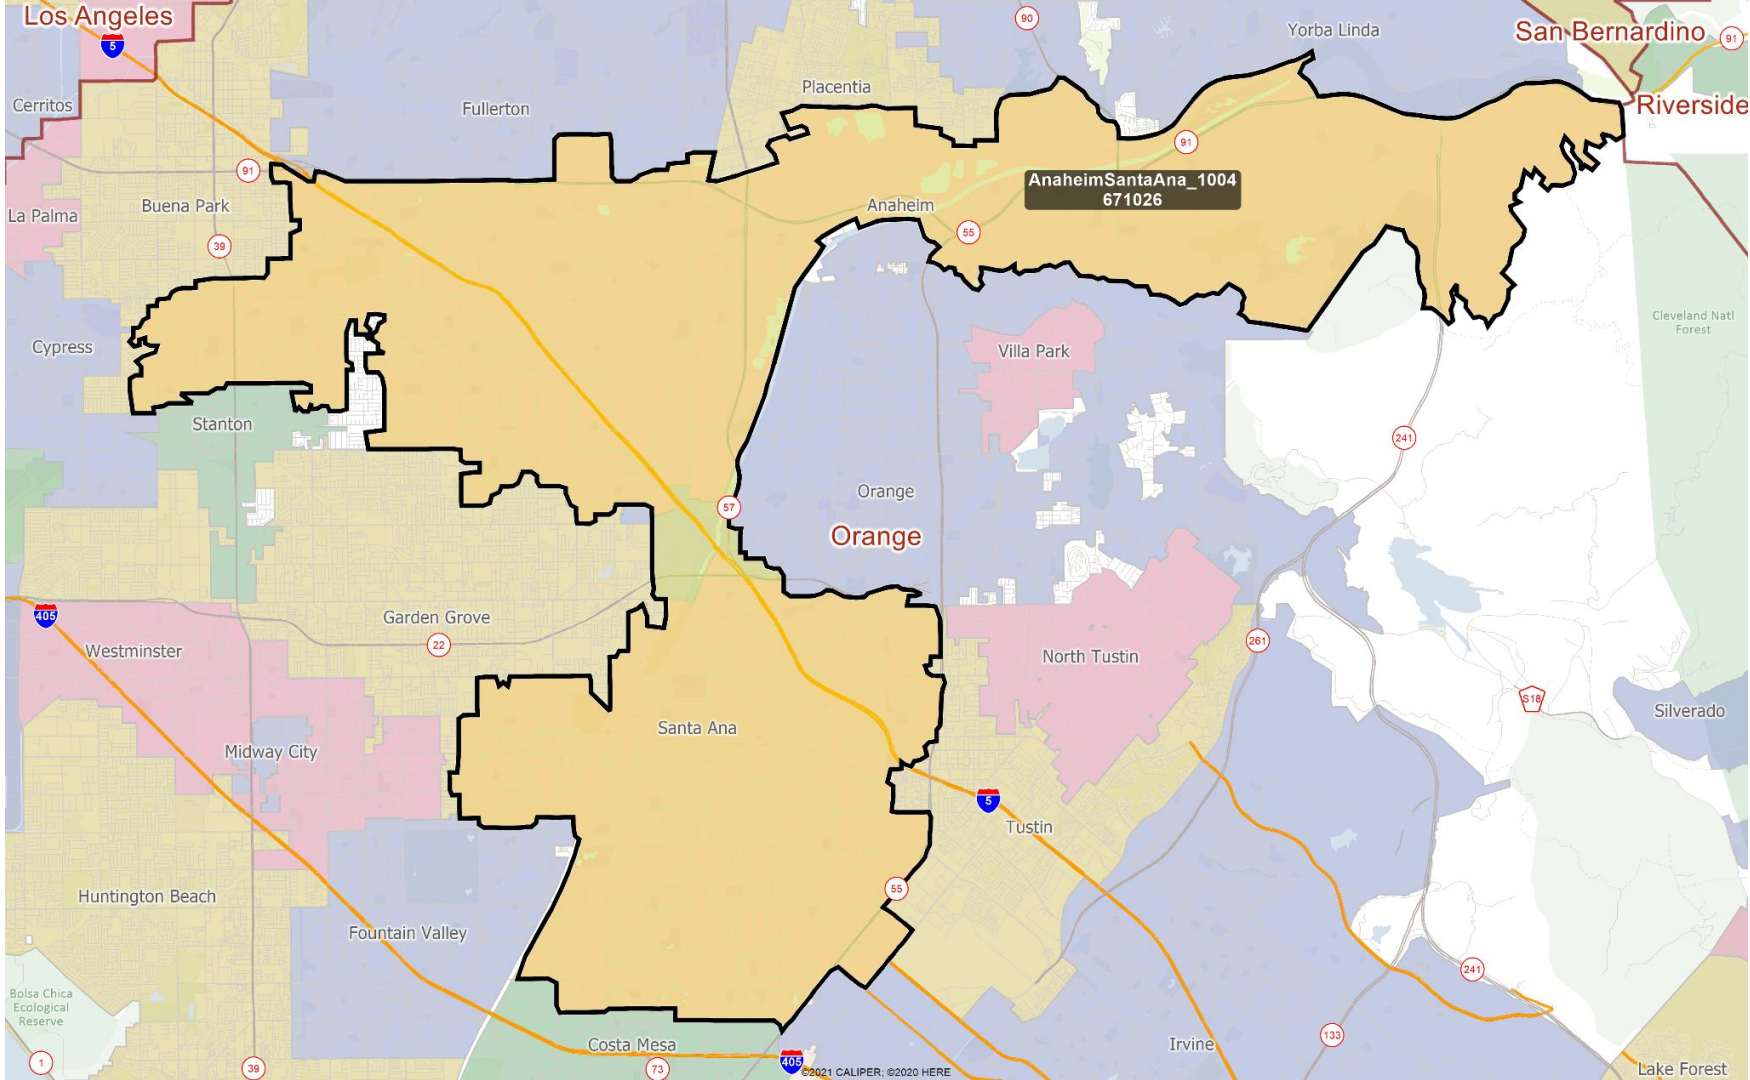

Visualizations: Southern California

Week of October 4, 2021

Visualizations Label:

NameOfVisualization_Date
Total Population

Orange County

Northern OC (with LA County overlap)

CerritosNorthOC_1004
502808

Northern OC

Santa Ana & Anaheim Area

Westminster Area

Central OC

TustinToLaguna_1004
689619

Orange and Riverside Counties

OrtegaOaksFreeway_1004
129219

Orange

Riverside

San Diego

Coastal OC

Orange & San Diego Counties

SouthCoastOCplusSD_1004
485639

Laguna Beach

Orange

San Juan Capistrano

Rancho Mission Viejo

Cleveland Natl Forest

Riverside

Temecula

Dana Point

San Clemente

San Onofre State Beach

San Clemente State Beach

Camp Pendleton Marine Corps Base