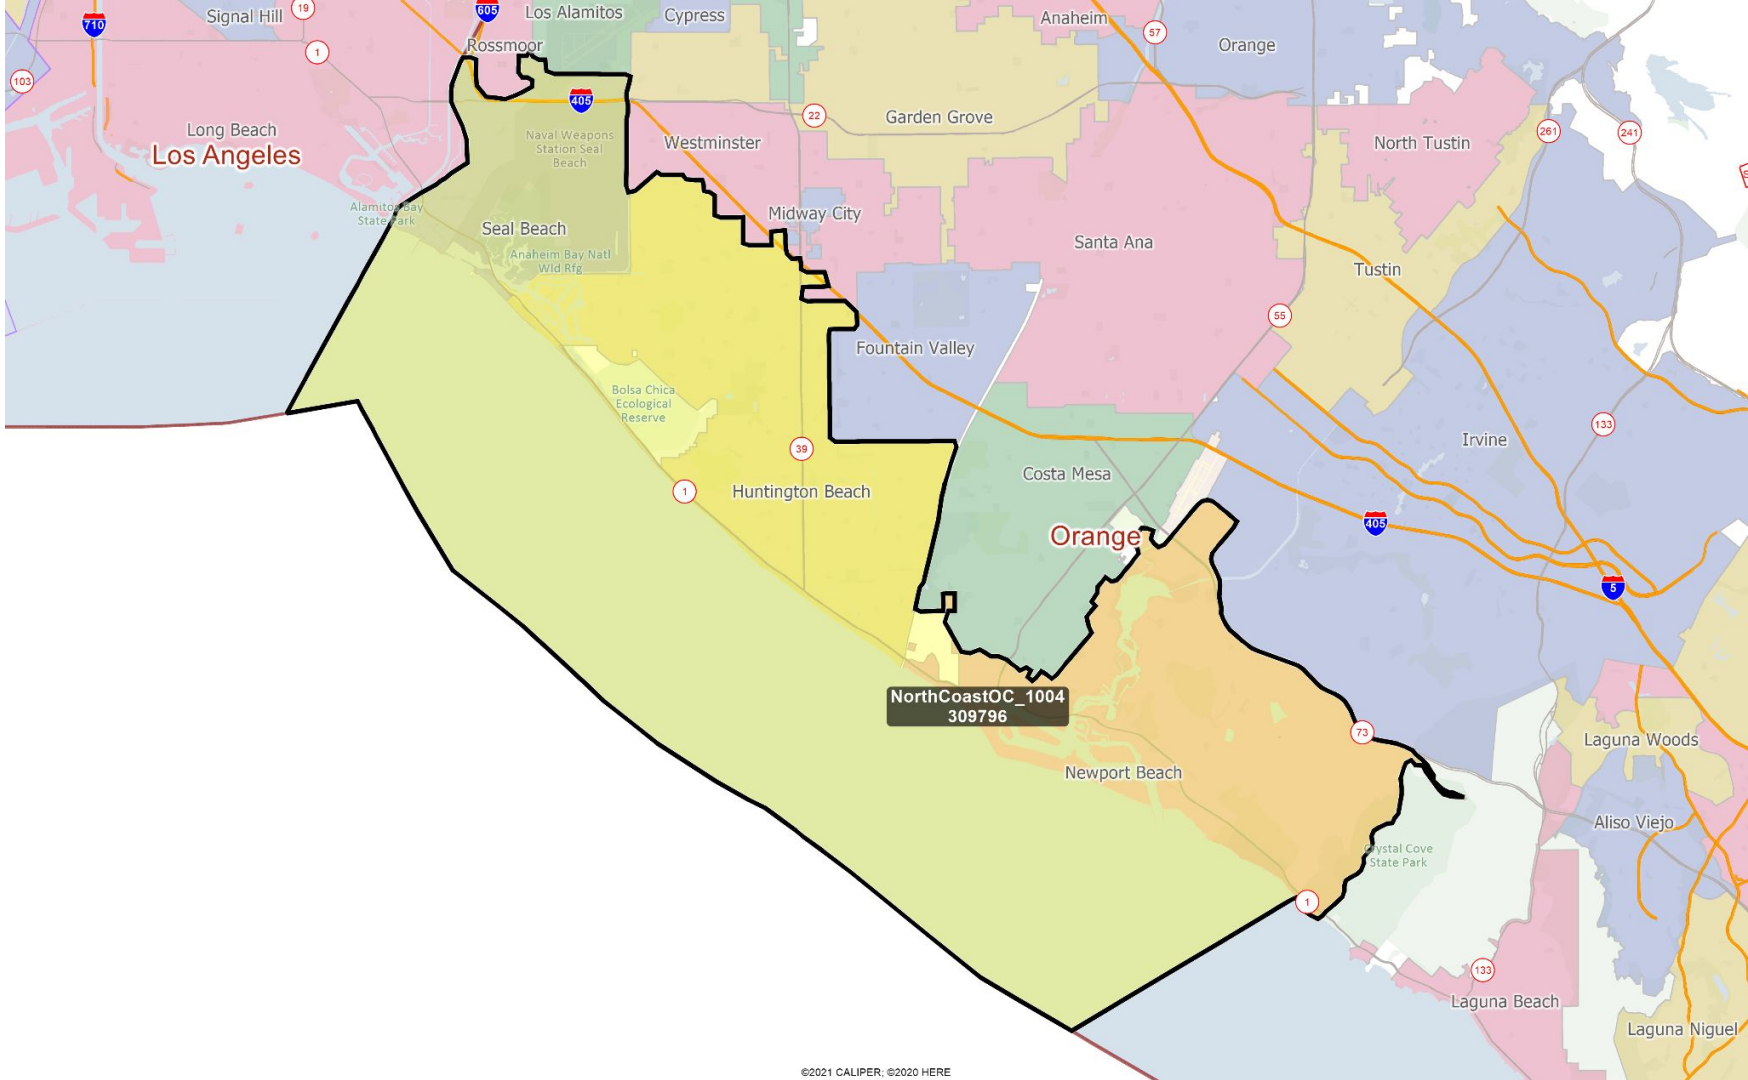

Visualizations: Southern California

Week of October 4, 2021

Visualizations Label:

NameOfVisualization_Date
Total Population

Orange County

Northern OC (with LA County overlap)

CerritosNorthOC_1004
502808

Northern OC

Santa Ana & Anaheim Area

Westminster Area

Central OC

TustinToLaguna_1004
689619

Orange and Riverside Counties

OrtegaOaksFreeway_1004
129219

Orange

Riverside

San Diego

Coastal OC

Orange & San Diego Counties

SouthCoastOCplusSD_1004
485639

Laguna Beach

Orange

San Juan Capistrano

Rancho Mission Viejo

Cleveland Natl Forest

Riverside

Temecula

Dana Point

San Clemente

San Onofre State Beach

San Clemente State Beach

Camp Pendleton Marine Corps Base