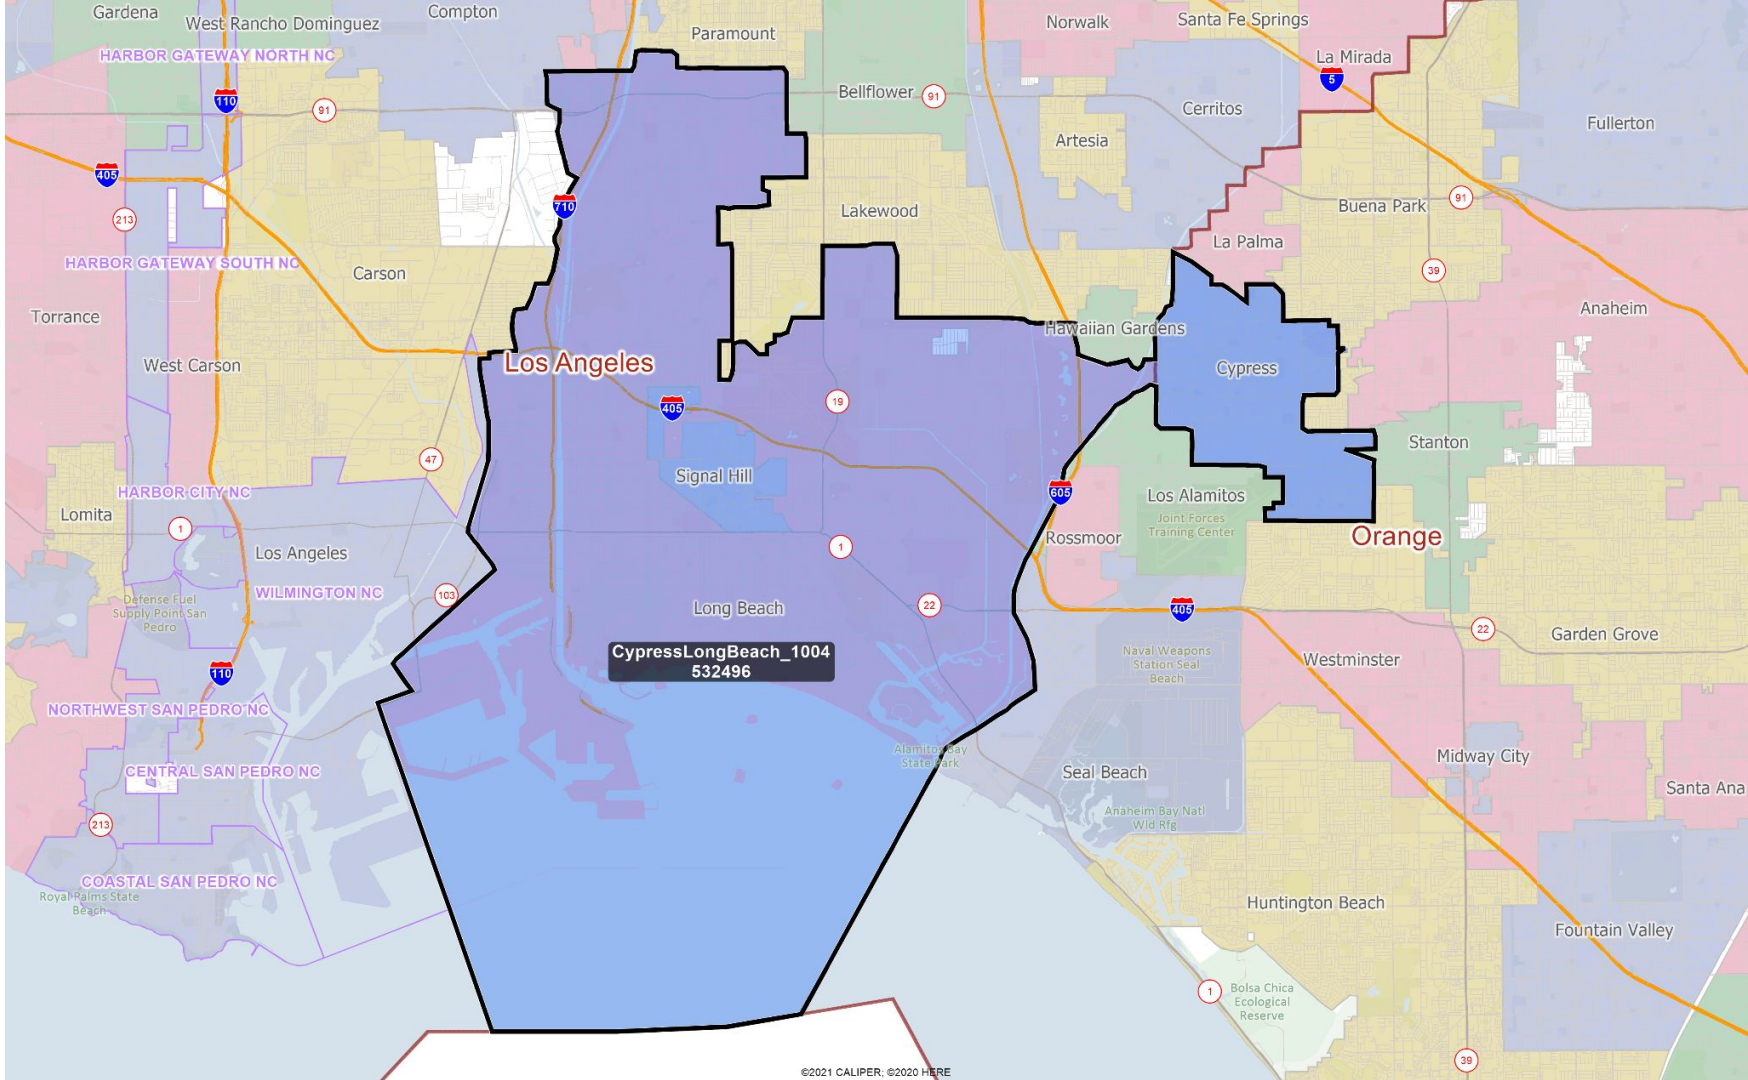

Visualizations: Southern California

Week of October 4, 2021

Visualizations Label:

NameOfVisualization_Date
Total Population

Orange County

Northern OC (with LA County overlap)

CerritosNorthOC_1004
502808

Northern OC

Santa Ana & Anaheim Area

Westminster Area

Central OC

TustinToLaguna_1004
689619

Orange and Riverside Counties

OrtegaOaksFreeway_1004
129219

Orange

Riverside

San Diego

Coastal OC

Orange & San Diego Counties

SouthCoastOCplusSD_1004
485639

Laguna Beach

Orange

San Juan Capistrano

Rancho Mission Viejo

Cleveland Natl Forest

Riverside

Temecula

Dana Point

San Clemente

San Onofre State Beach

San Clemente State Beach

Camp Pendleton Marine Corps Base