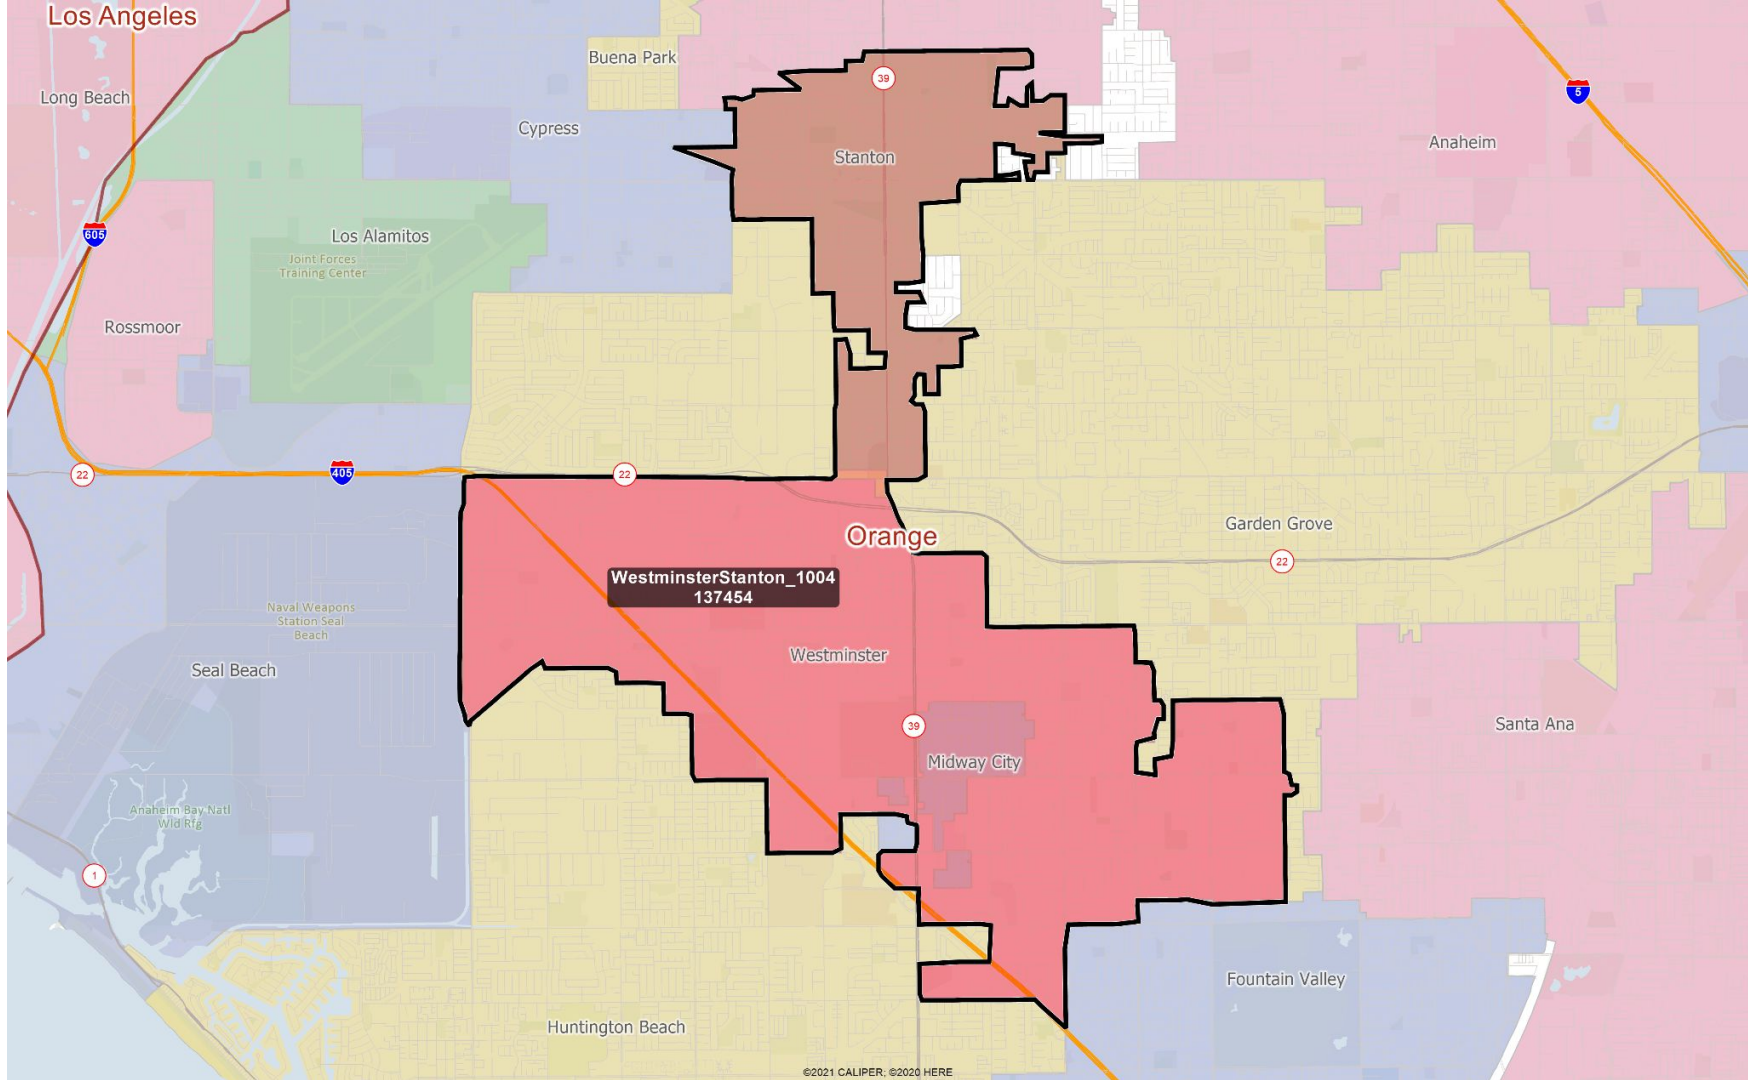

Visualizations: Southern California

Week of October 4, 2021

Visualizations Label:

NameOfVisualization_Date
Total Population

Orange County

Northern OC (with LA County overlap)

CerritosNorthOC_1004
502808

Northern OC

Santa Ana & Anaheim Area

Westminster Area

Central OC

TustinToLaguna_1004
689619

Orange and Riverside Counties

OrtegaOaksFreeway_1004
129219

Orange

Riverside

San Diego

Coastal OC

Orange & San Diego Counties

SouthCoastOCplusSD_1004
485639

Laguna Beach

Orange

San Juan Capistrano

Rancho Mission Viejo

Cleveland Natl Forest

Riverside

Temecula

Dana Point

San Clemente

San Onofre State Beach

San Clemente State Beach

Camp Pendleton Marine Corps Base