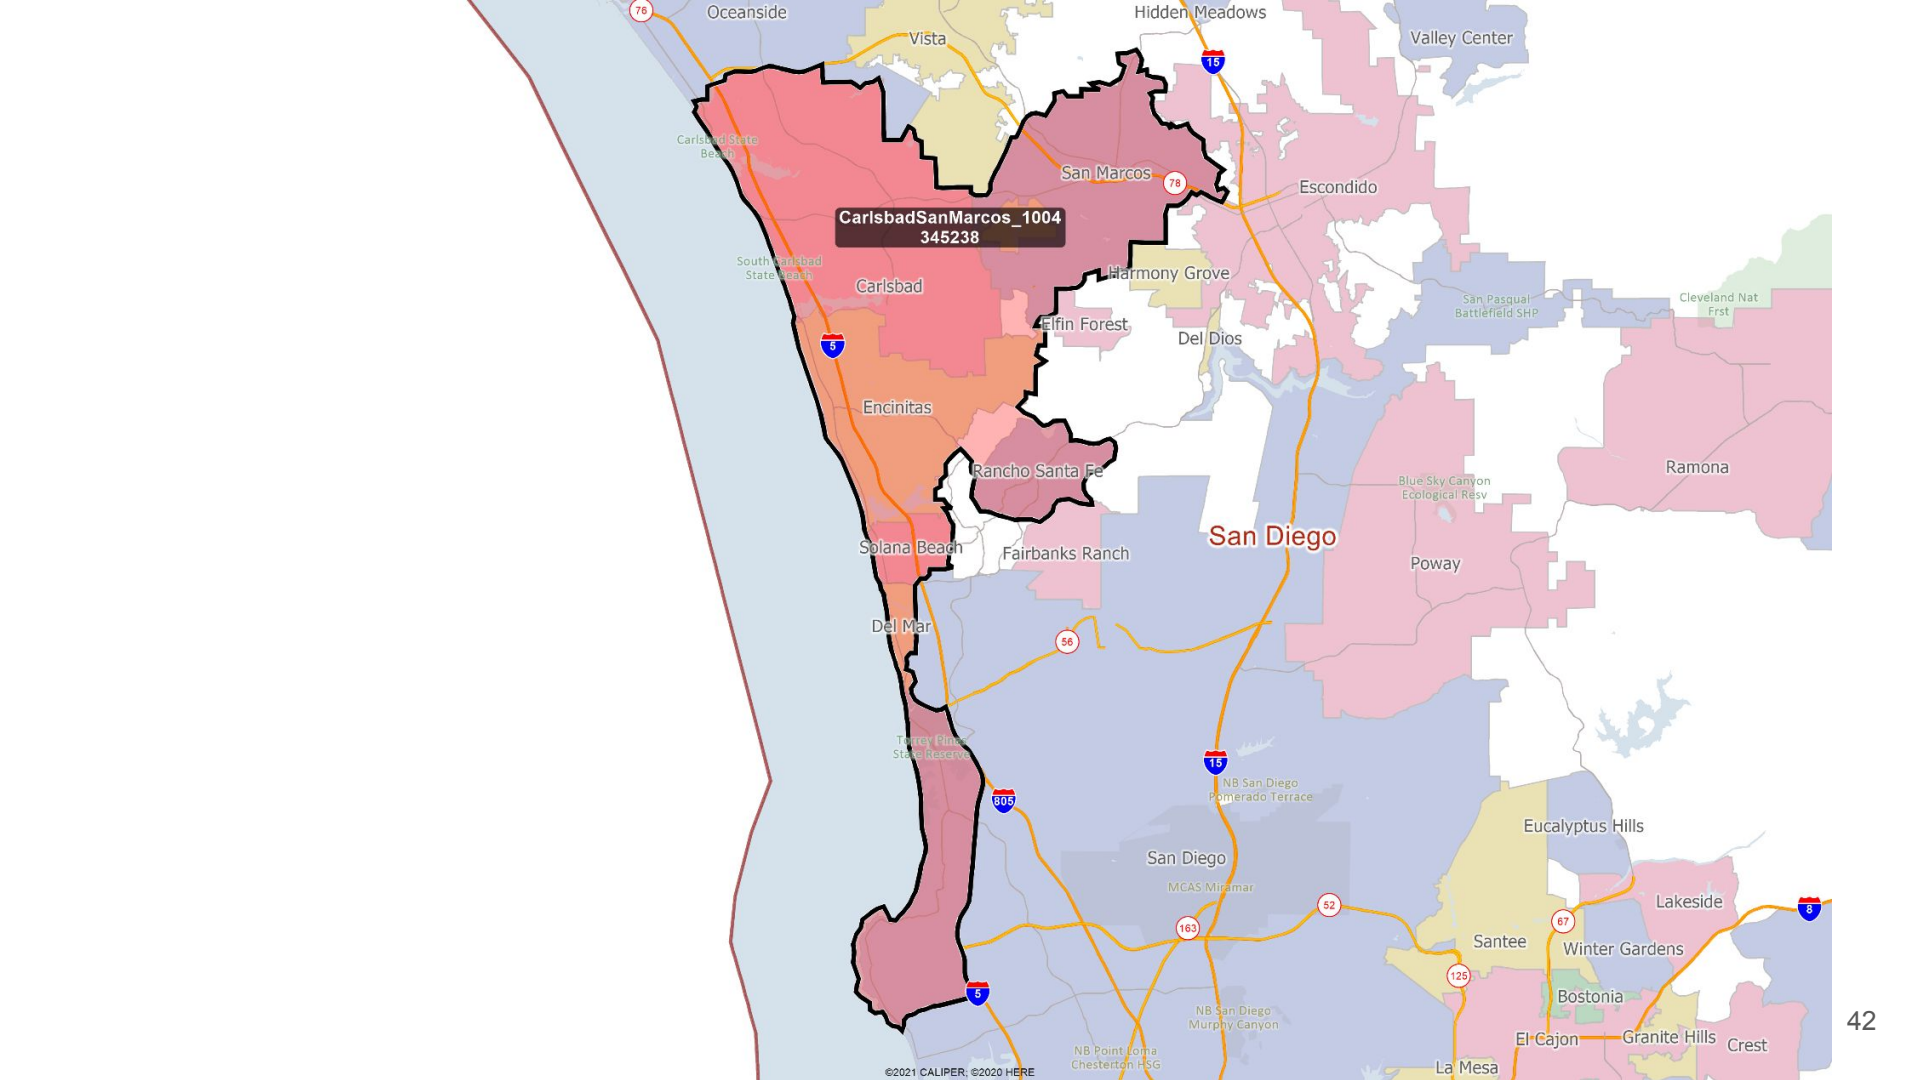

Camp Pendleton South

Hidden Meadows

Oceanside

Vista

Carlsbad State Beach

San Marcos

Escondido

Carlsbad

Lake San Marcos

South Carlsbad State Beach

Harmony Grove

Elfin Forest

Del Dios

San Diego

Encinitas

Poway

San Diego County

Northern San Diego County

CarlsbadSanMarcos_1004
345238

San Diego County & Temecula

Escondido Area

EscondidoValleyCenter_1004
163524

ElfinForestEscondido_1004
260719

San Diego