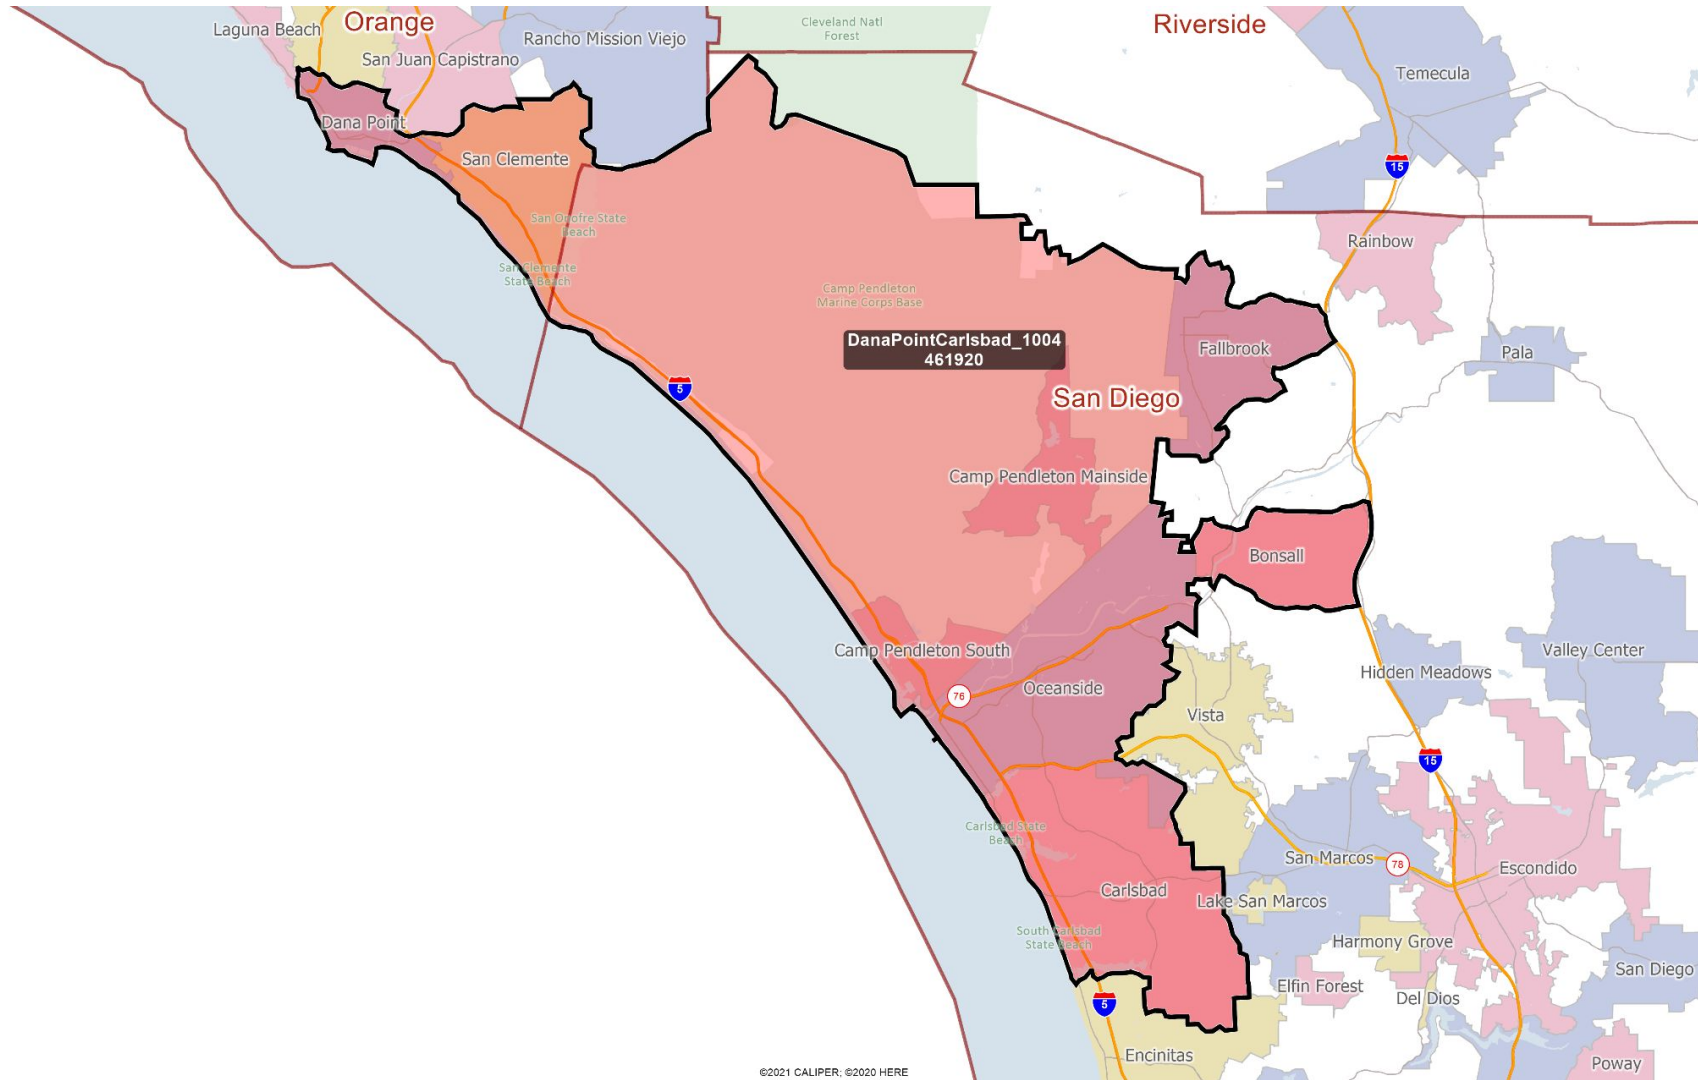

Visualizations: Southern California

Week of October 4, 2021

Visualizations Label:

NameOfVisualization_Date
Total Population

Orange County

Northern OC (with LA County overlap)

CerritosNorthOC_1004
502808

Northern OC

Santa Ana & Anaheim Area

Westminster Area

Central OC

TustinToLaguna_1004
689619

Orange and Riverside Counties

OrtegaOaksFreeway_1004
129219

Orange

Riverside

San Diego

Coastal OC

Orange & San Diego Counties

SouthCoastOCplusSD_1004
485639

Laguna Beach

Orange

San Juan Capistrano

Rancho Mission Viejo

Cleveland Natl Forest

Riverside

Temecula

Dana Point

San Clemente

San Onofre State Beach

San Clemente State Beach

Camp Pendleton Marine Corps Base