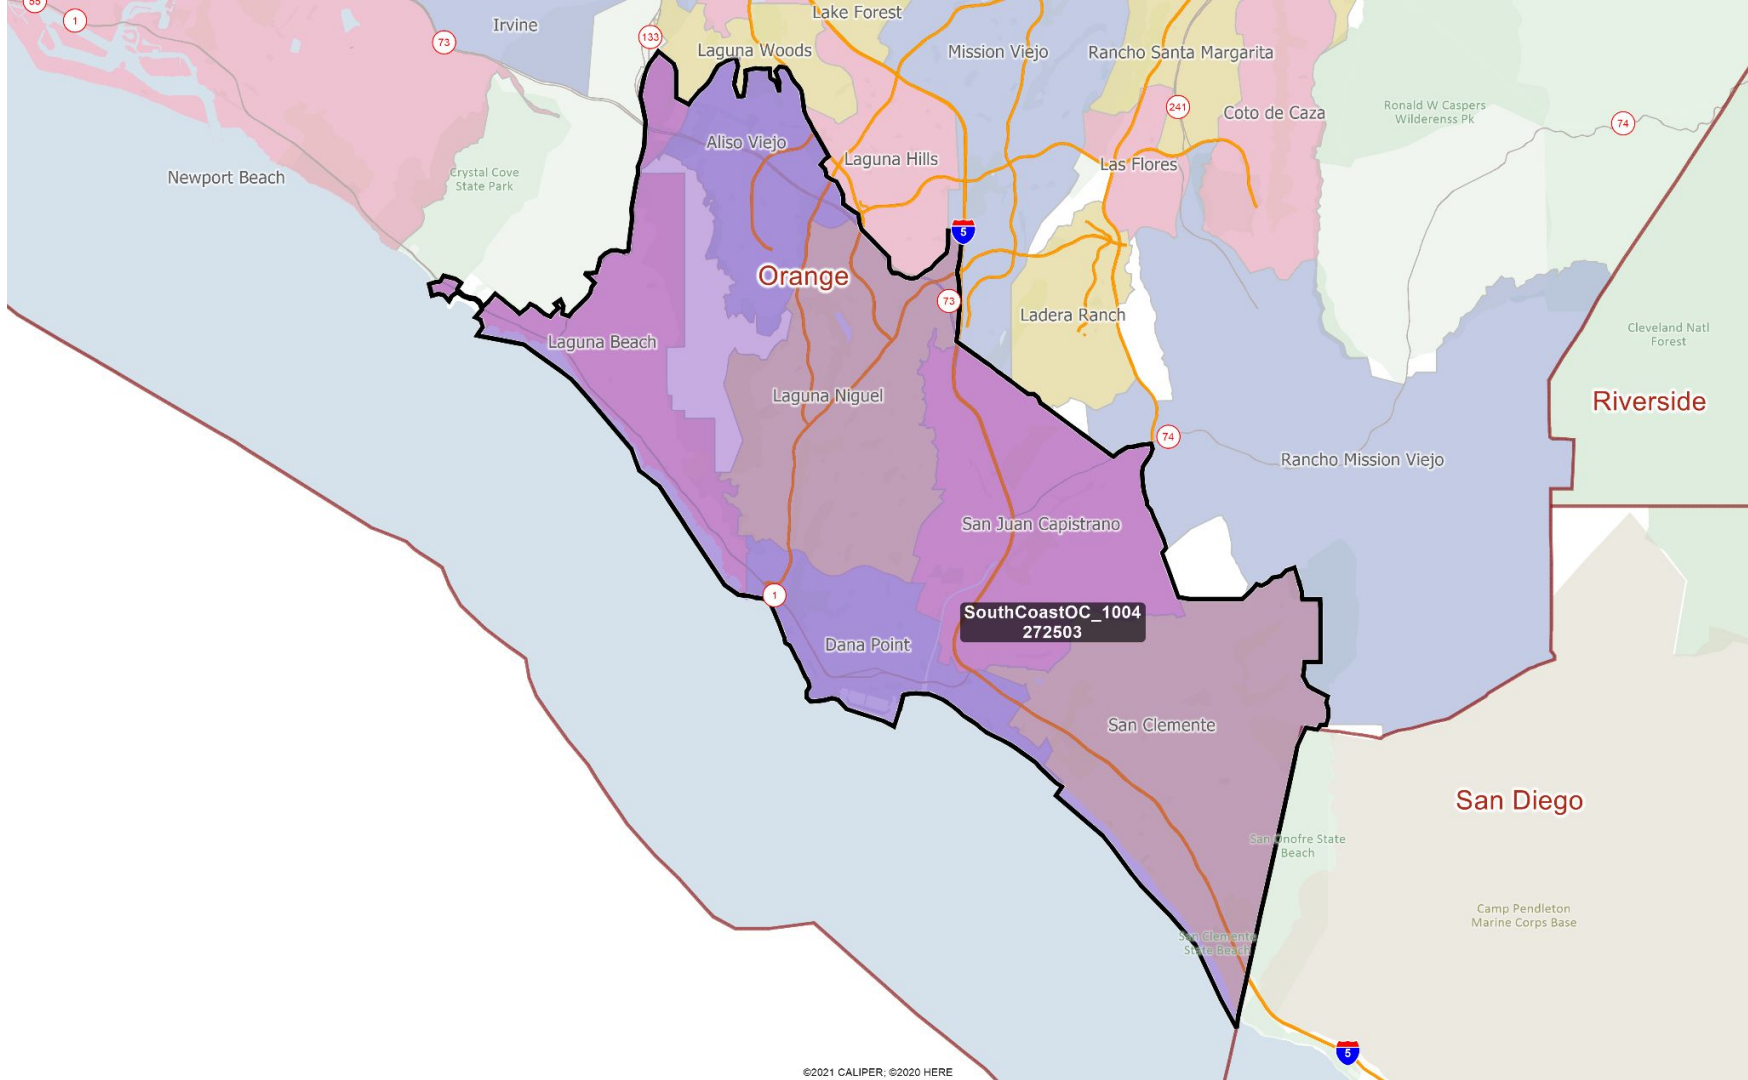

Visualizations: Southern California

Week of October 4, 2021

Visualizations Label:

NameOfVisualization_Date
Total Population

Orange County

Northern OC (with LA County overlap)

CerritosNorthOC_1004
502808

Northern OC

Santa Ana & Anaheim Area

Westminster Area

Central OC

TustinToLaguna_1004
689619

Orange and Riverside Counties

OrtegaOaksFreeway_1004
129219

Orange

Riverside

San Diego

Coastal OC

Orange & San Diego Counties

SouthCoastOCplusSD_1004
485639

Laguna Beach

Orange

San Juan Capistrano

Rancho Mission Viejo

Cleveland Natl Forest

Riverside

Temecula

Dana Point

San Clemente

San Onofre State Beach

San Clemente State Beach

Camp Pendleton Marine Corps Base