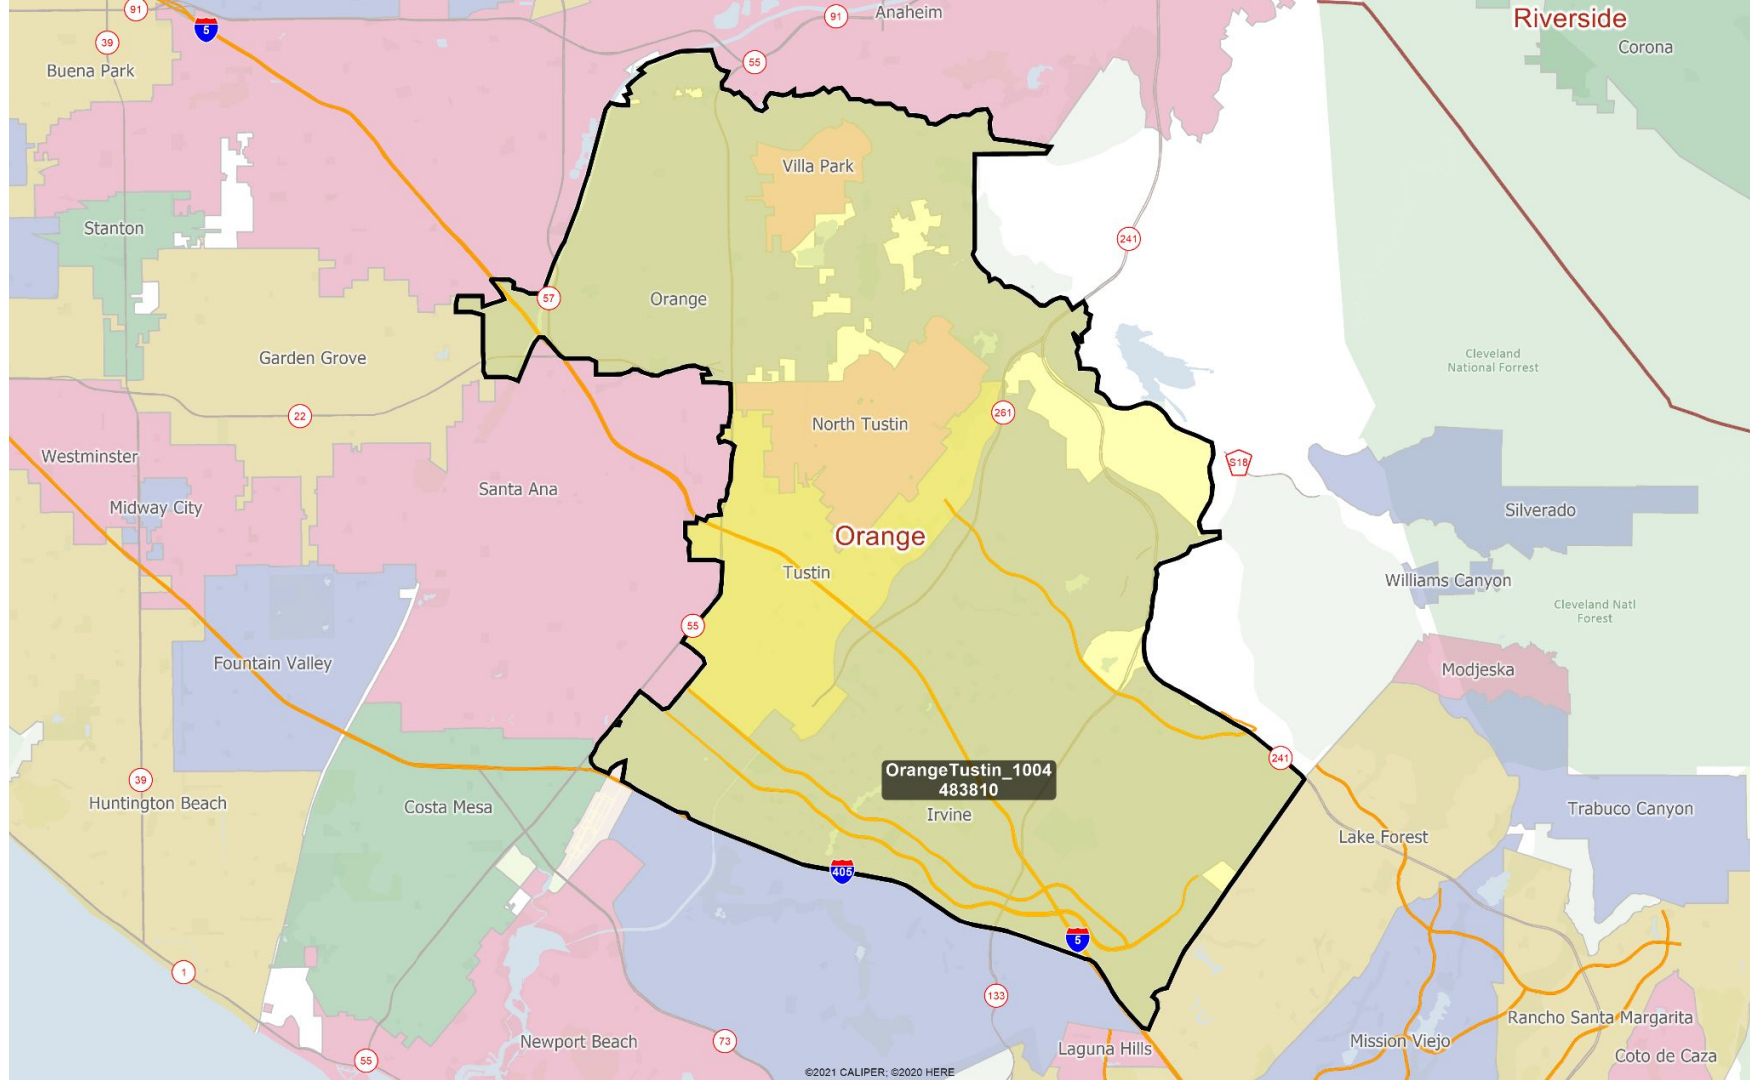

Visualizations: Southern California

Week of October 4, 2021

Visualizations Label:

NameOfVisualization_Date
Total Population

Orange County

Northern OC (with LA County overlap)

CerritosNorthOC_1004
502808

Northern OC

Santa Ana & Anaheim Area

Westminster Area

Central OC

TustinToLaguna_1004
689619

Orange and Riverside Counties

OrtegaOaksFreeway_1004
129219

Orange

Riverside

San Diego

Coastal OC

Orange & San Diego Counties

SouthCoastOCplusSD_1004
485639

Laguna Beach

Orange

San Juan Capistrano

Rancho Mission Viejo

Cleveland Natl Forest

Riverside

Temecula

Dana Point

San Clemente

San Onofre State Beach

San Clemente State Beach

Camp Pendleton Marine Corps Base