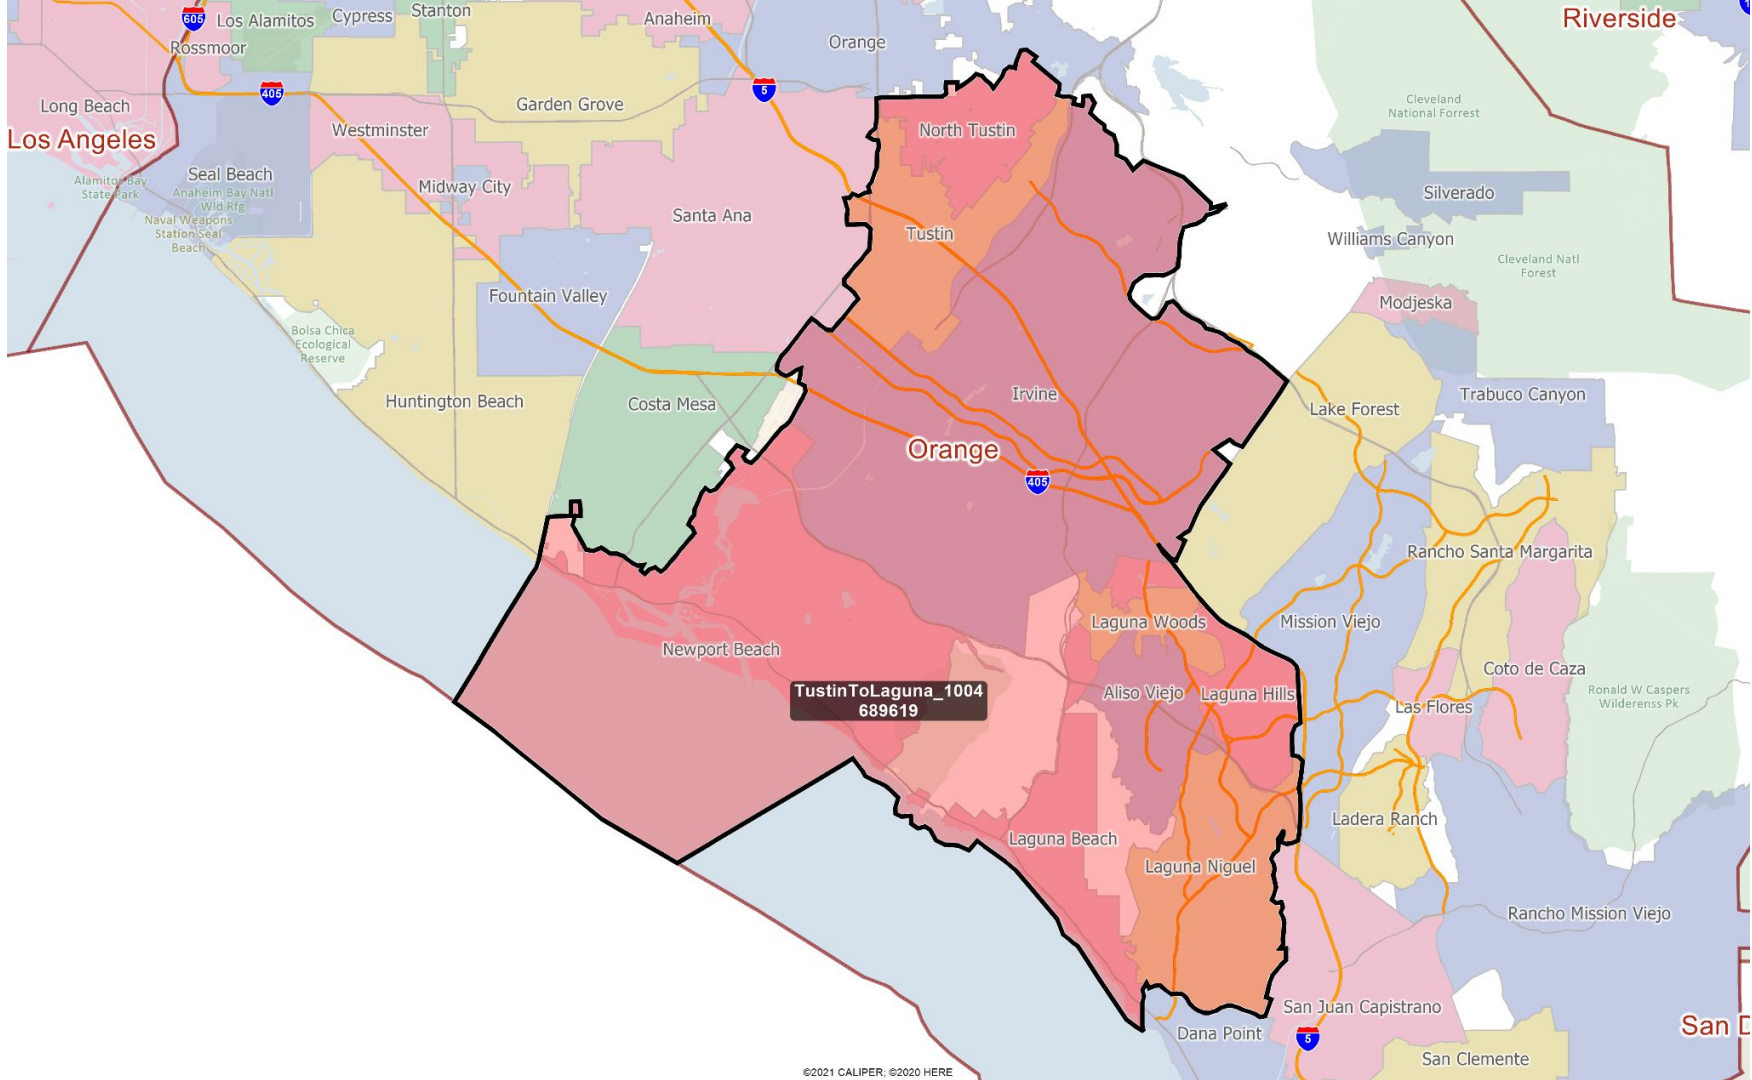

Visualizations: Southern California

Week of October 4, 2021

Visualizations Label:

NameOfVisualization_Date
Total Population

Orange County

Northern OC (with LA County overlap)

CerritosNorthOC_1004
502808

Northern OC

Santa Ana & Anaheim Area

Westminster Area

Central OC

TustinToLaguna_1004
689619

Orange and Riverside Counties

OrtegaOaksFreeway_1004
129219

Orange

Riverside

San Diego

Coastal OC

Orange & San Diego Counties

SouthCoastOCplusSD_1004
485639

Laguna Beach

Orange

San Juan Capistrano

Rancho Mission Viejo

Cleveland Natl Forest

Riverside

Temecula

Dana Point

San Clemente

San Onofre State Beach

San Clemente State Beach

Camp Pendleton Marine Corps Base