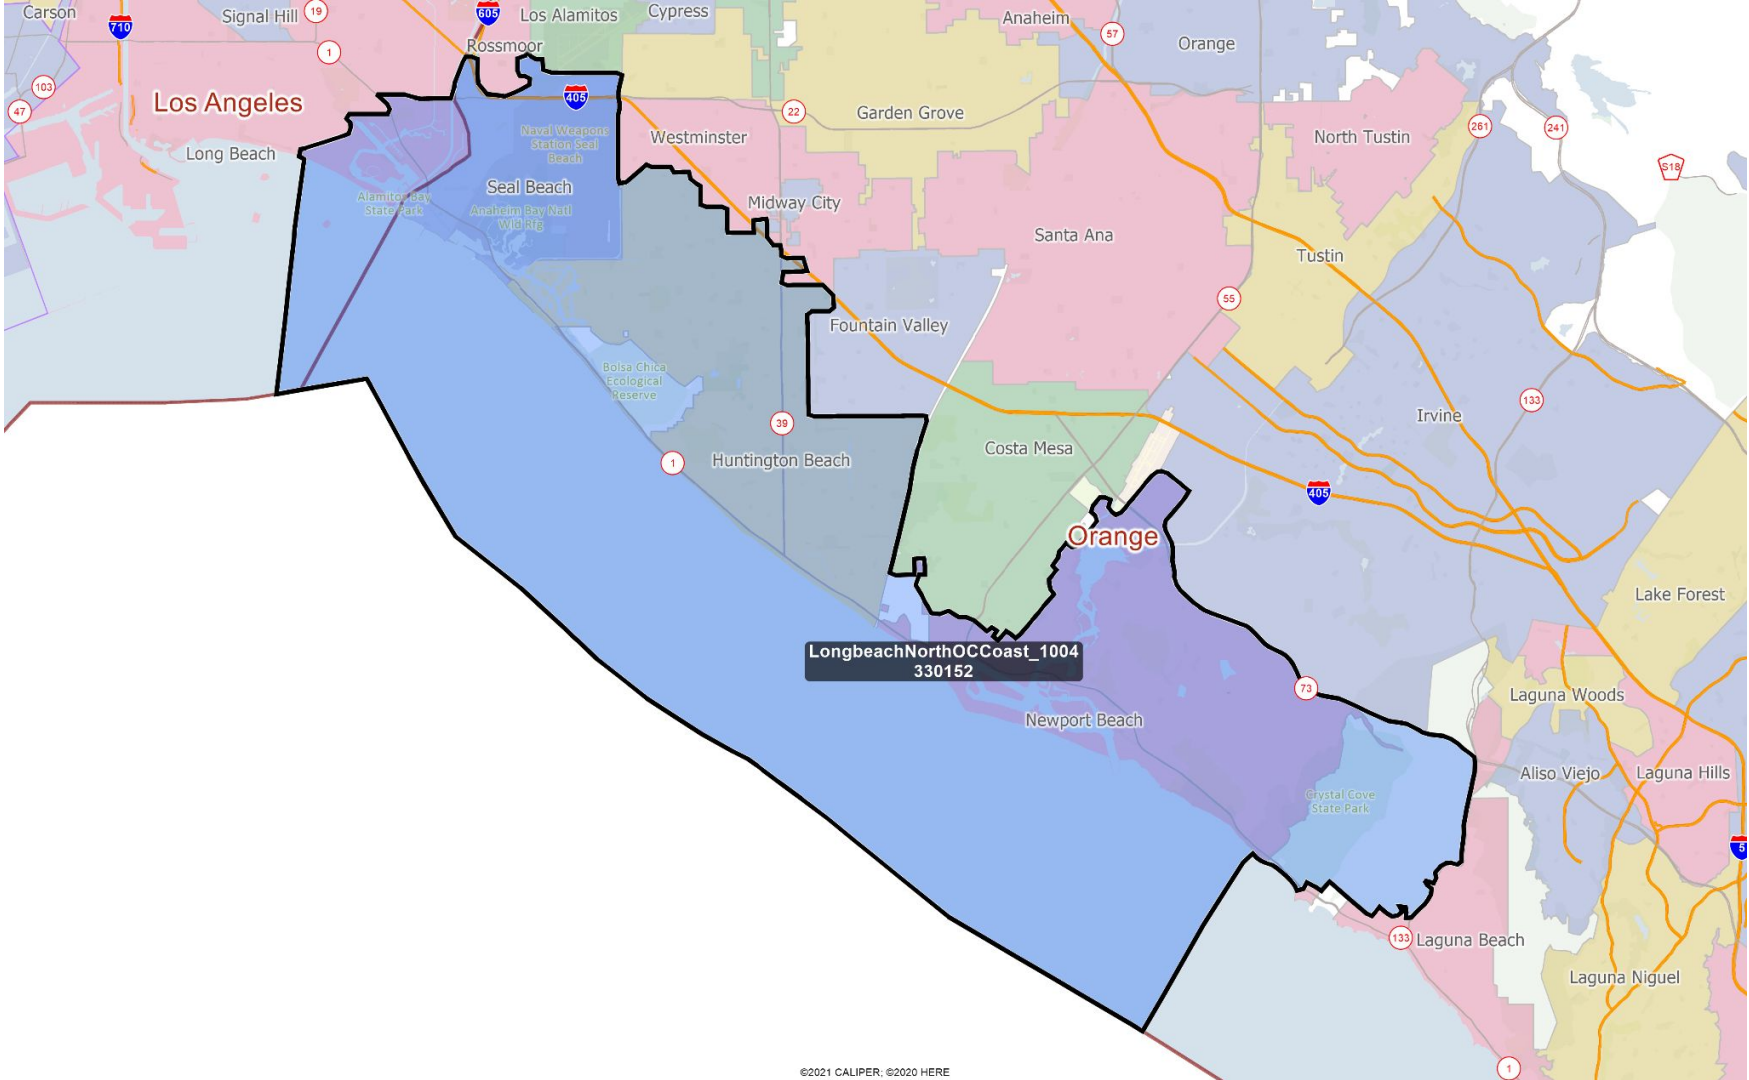

Visualizations: Southern California

Week of October 4, 2021

Visualizations Label:

NameOfVisualization_Date
Total Population

Orange County

Northern OC (with LA County overlap)

CerritosNorthOC_1004
502808

Northern OC

Santa Ana & Anaheim Area

Westminster Area

Central OC

TustinToLaguna_1004
689619

Orange and Riverside Counties

OrtegaOaksFreeway_1004
129219

Orange

Riverside

San Diego

Coastal OC

Orange & San Diego Counties

SouthCoastOCplusSD_1004
485639

Laguna Beach

Orange

San Juan Capistrano

Rancho Mission Viejo

Cleveland Natl Forest

Riverside

Temecula

Dana Point

San Clemente

San Onofre State Beach

San Clemente State Beach

Camp Pendleton Marine Corps Base