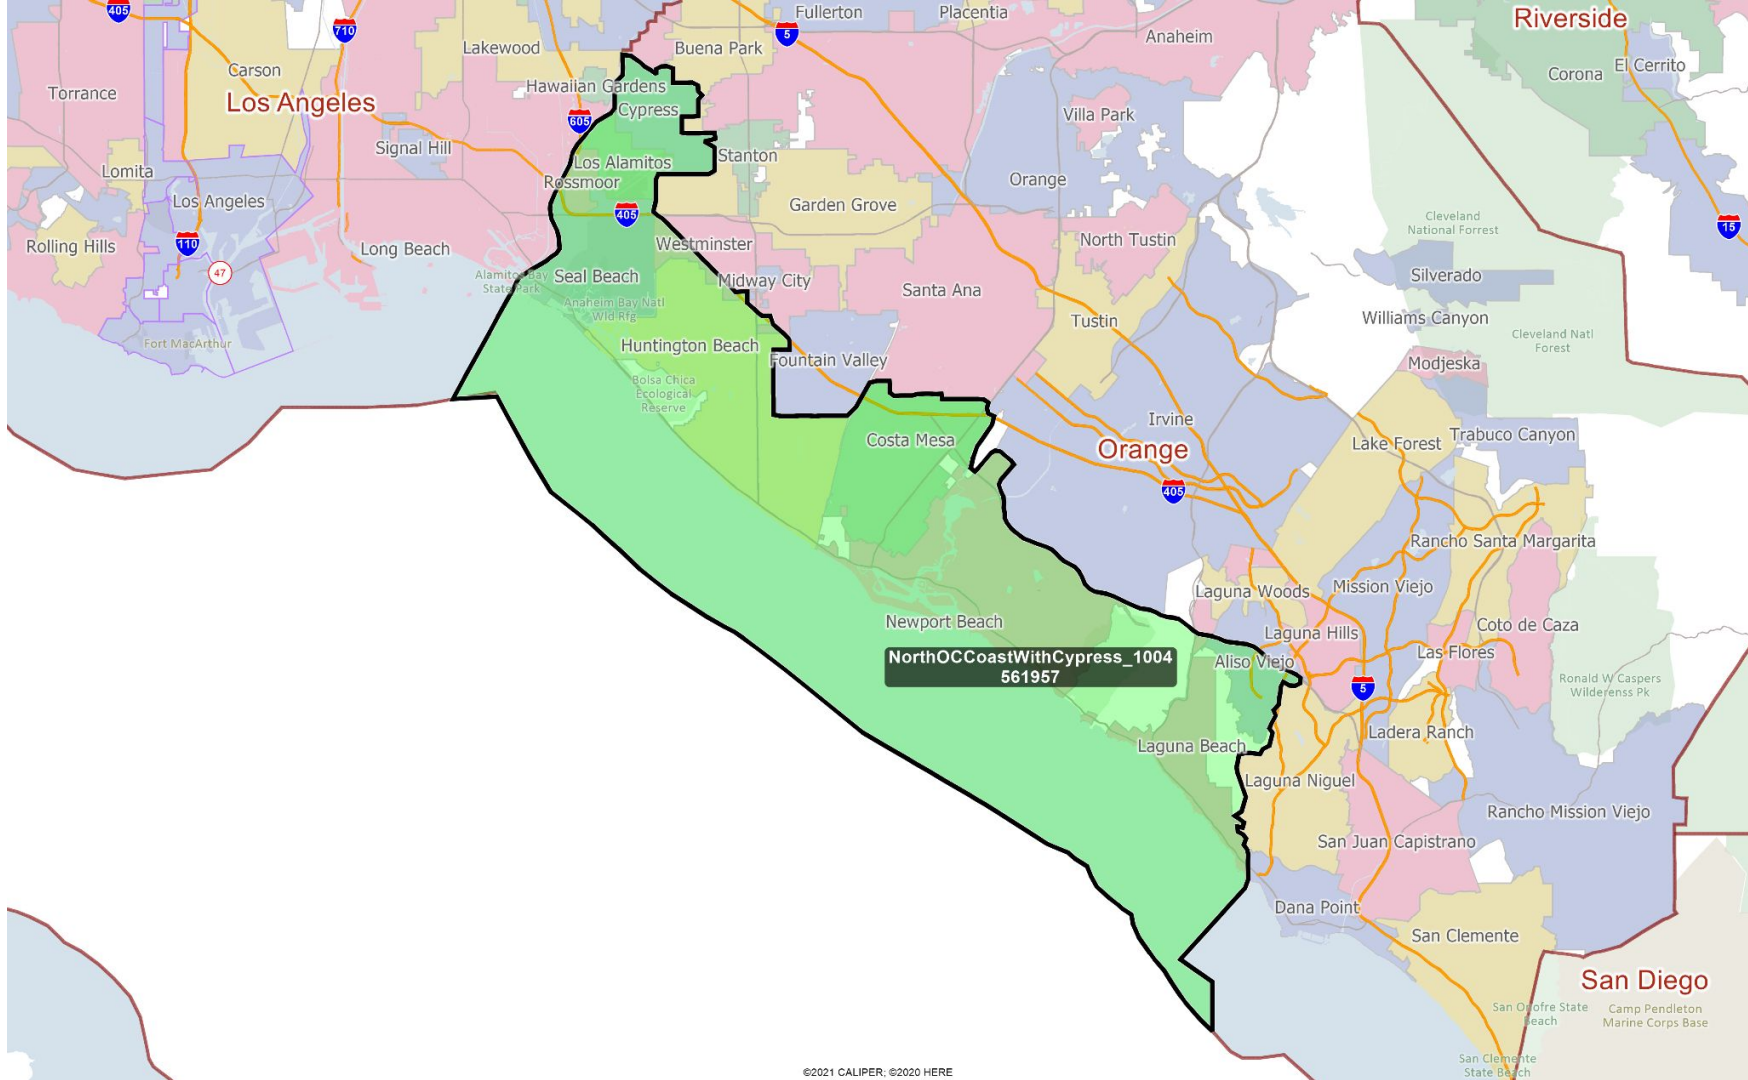

Visualizations: Southern California

Week of October 4, 2021

Visualizations Label:

NameOfVisualization_Date
Total Population

Orange County

Northern OC (with LA County overlap)

CerritosNorthOC_1004
502808

Northern OC

Santa Ana & Anaheim Area

Westminster Area

Central OC

TustinToLaguna_1004
689619

Orange and Riverside Counties

OrtegaOaksFreeway_1004
129219

Orange

Riverside

San Diego

Coastal OC

Orange & San Diego Counties

SouthCoastOCplusSD_1004
485639

Laguna Beach

Orange

San Juan Capistrano

Rancho Mission Viejo

Cleveland Natl Forest

Riverside

Temecula

Dana Point

San Clemente

San Onofre State Beach

San Clemente State Beach

Camp Pendleton Marine Corps Base