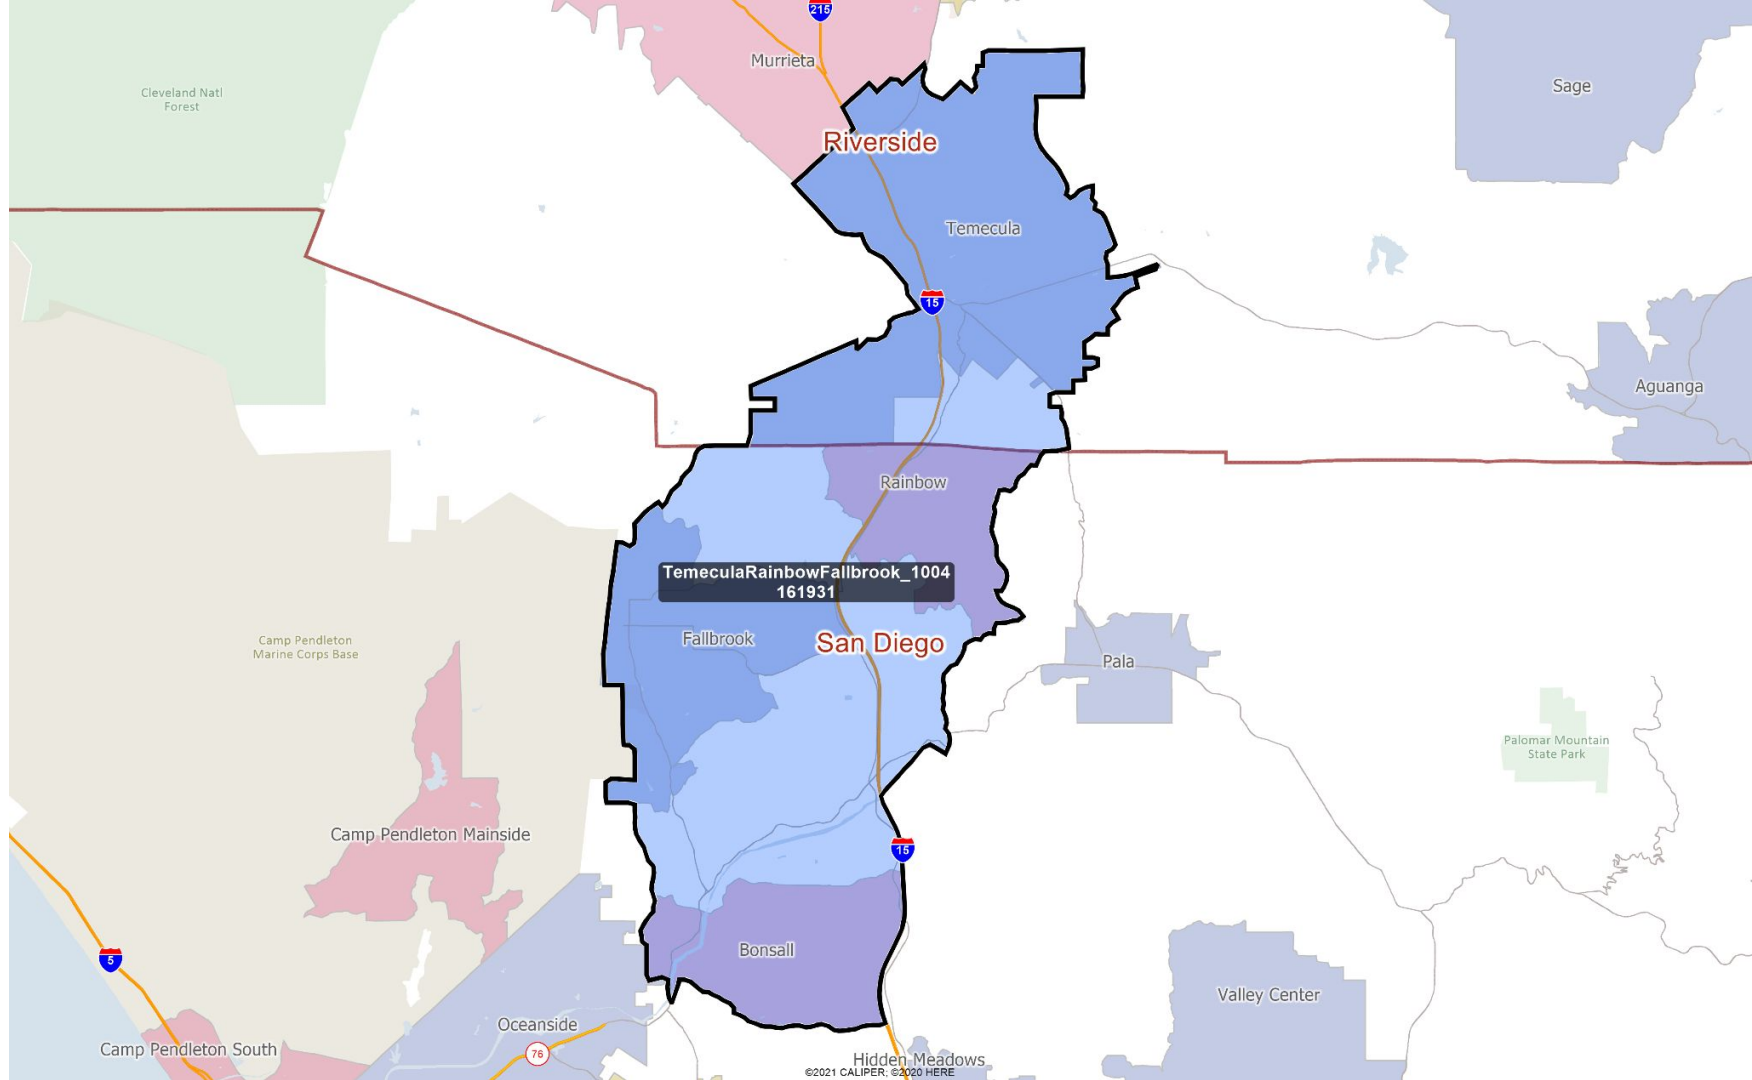

San Diego

Coastal OC

Orange & San Diego Counties

SouthCoastOCplusSD_1004
485639

Laguna Beach

Orange

San Juan Capistrano

Rancho Mission Viejo

Lake San Marcos

South Carlsbad State Beach

Harmony Grove

Elfin Forest

Del Dios

San Diego

Encinitas

Poway

San Diego County

Northern San Diego County

CarlsbadSanMarcos_1004
345238

San Diego County & Temecula

Escondido Area

EscondidoValleyCenter_1004
163524

ElfinForestEscondido_1004
260719

San Diego