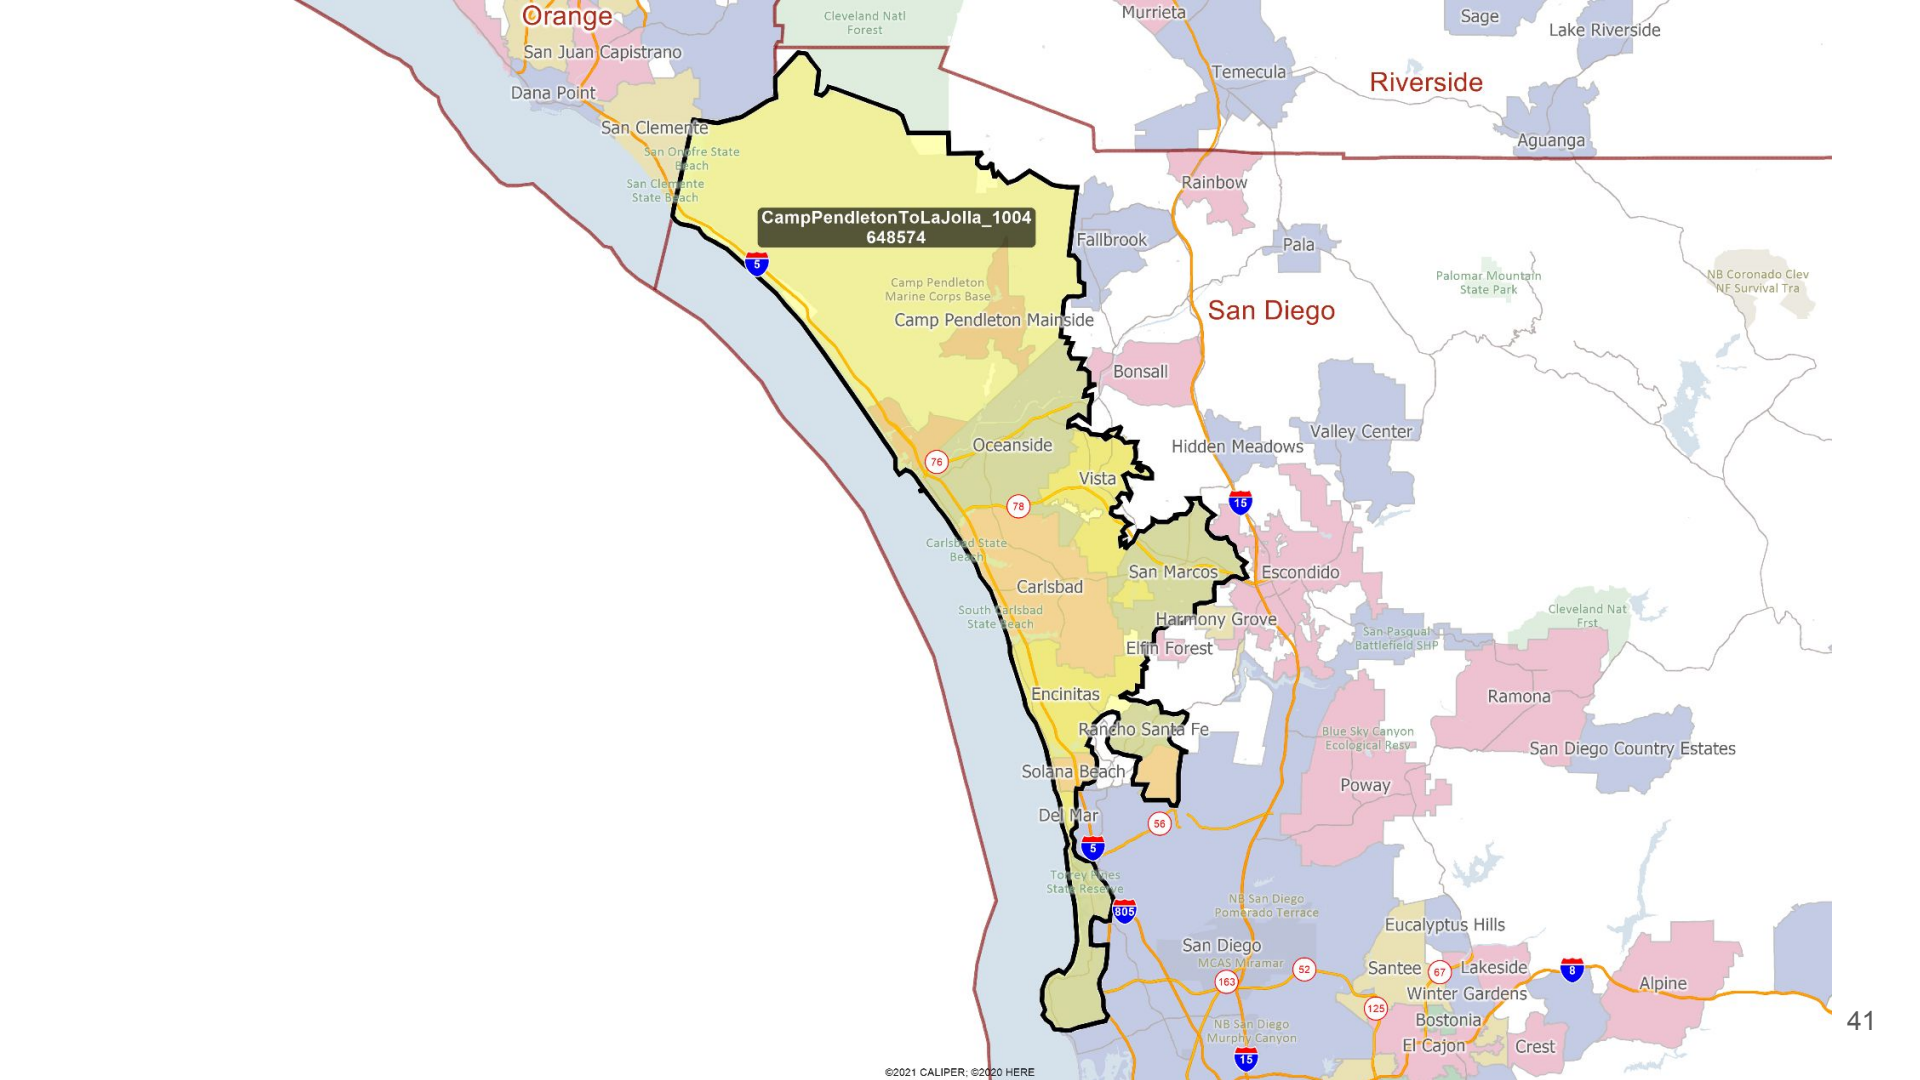

San Diego

Coastal OC

Orange & San Diego Counties

SouthCoastOCplusSD_1004
485639

Laguna Beach

Orange

San Juan Capistrano

Rancho Mission Viejo

Camp Pendleton South

Hidden Meadows

Oceanside

Vista

Carlsbad State Beach

San Marcos

Escondido

Carlsbad

Lake San Marcos

South Carlsbad State Beach

Harmony Grove

Elfin Forest

Del Dios

San Diego

Encinitas

Poway

San Diego County

Northern San Diego County

CarlsbadSanMarcos_1004
345238

San Diego County & Temecula

Escondido Area

EscondidoValleyCenter_1004
163524

ElfinForestEscondido_1004
260719

San Diego