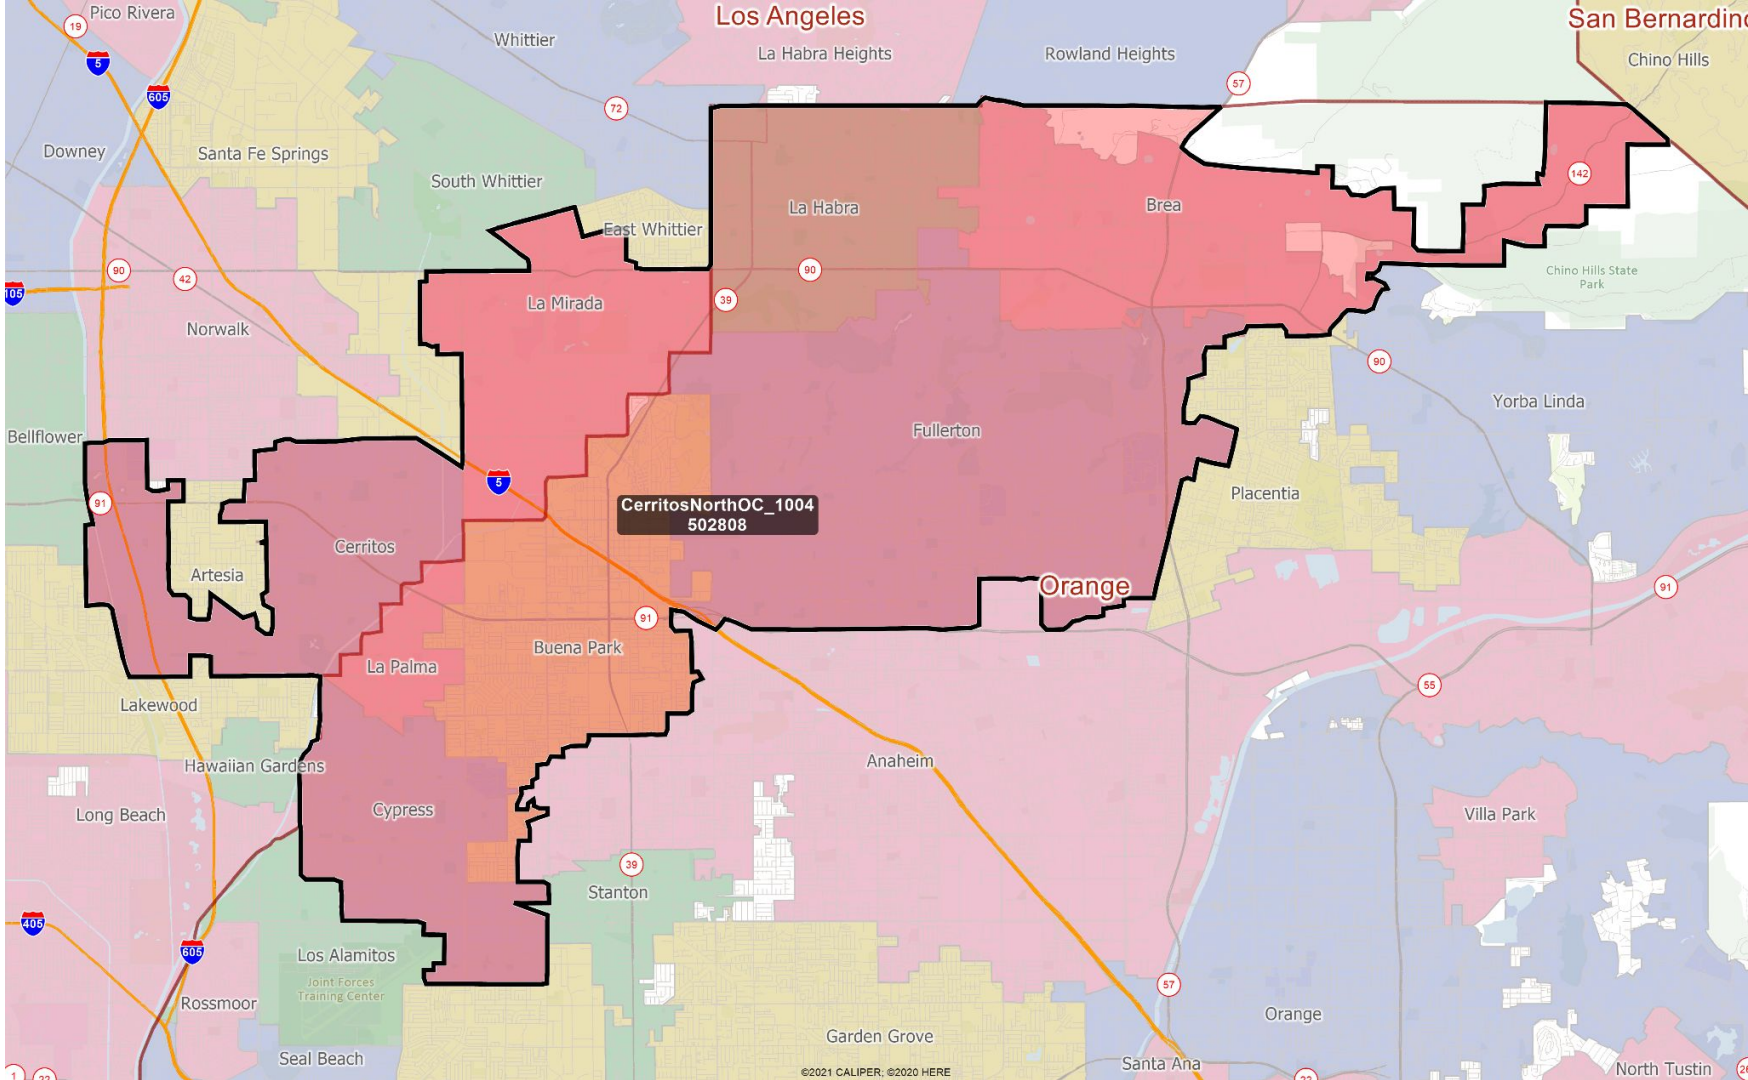

Visualizations: Southern California

Week of October 4, 2021

Visualizations Label:

NameOfVisualization_Date
Total Population

Orange County

Northern OC (with LA County overlap)

CerritosNorthOC_1004
502808

Northern OC

Santa Ana & Anaheim Area

Westminster Area

Central OC

TustinToLaguna_1004
689619

Orange and Riverside Counties

OrtegaOaksFreeway_1004
129219

Orange

Riverside

San Diego

Coastal OC

Orange & San Diego Counties

SouthCoastOCplusSD_1004
485639

Laguna Beach

Orange

San Juan Capistrano

Rancho Mission Viejo

Cleveland Natl Forest

Riverside

Temecula

Dana Point

San Clemente

San Onofre State Beach

San Clemente State Beach

Camp Pendleton Marine Corps Base