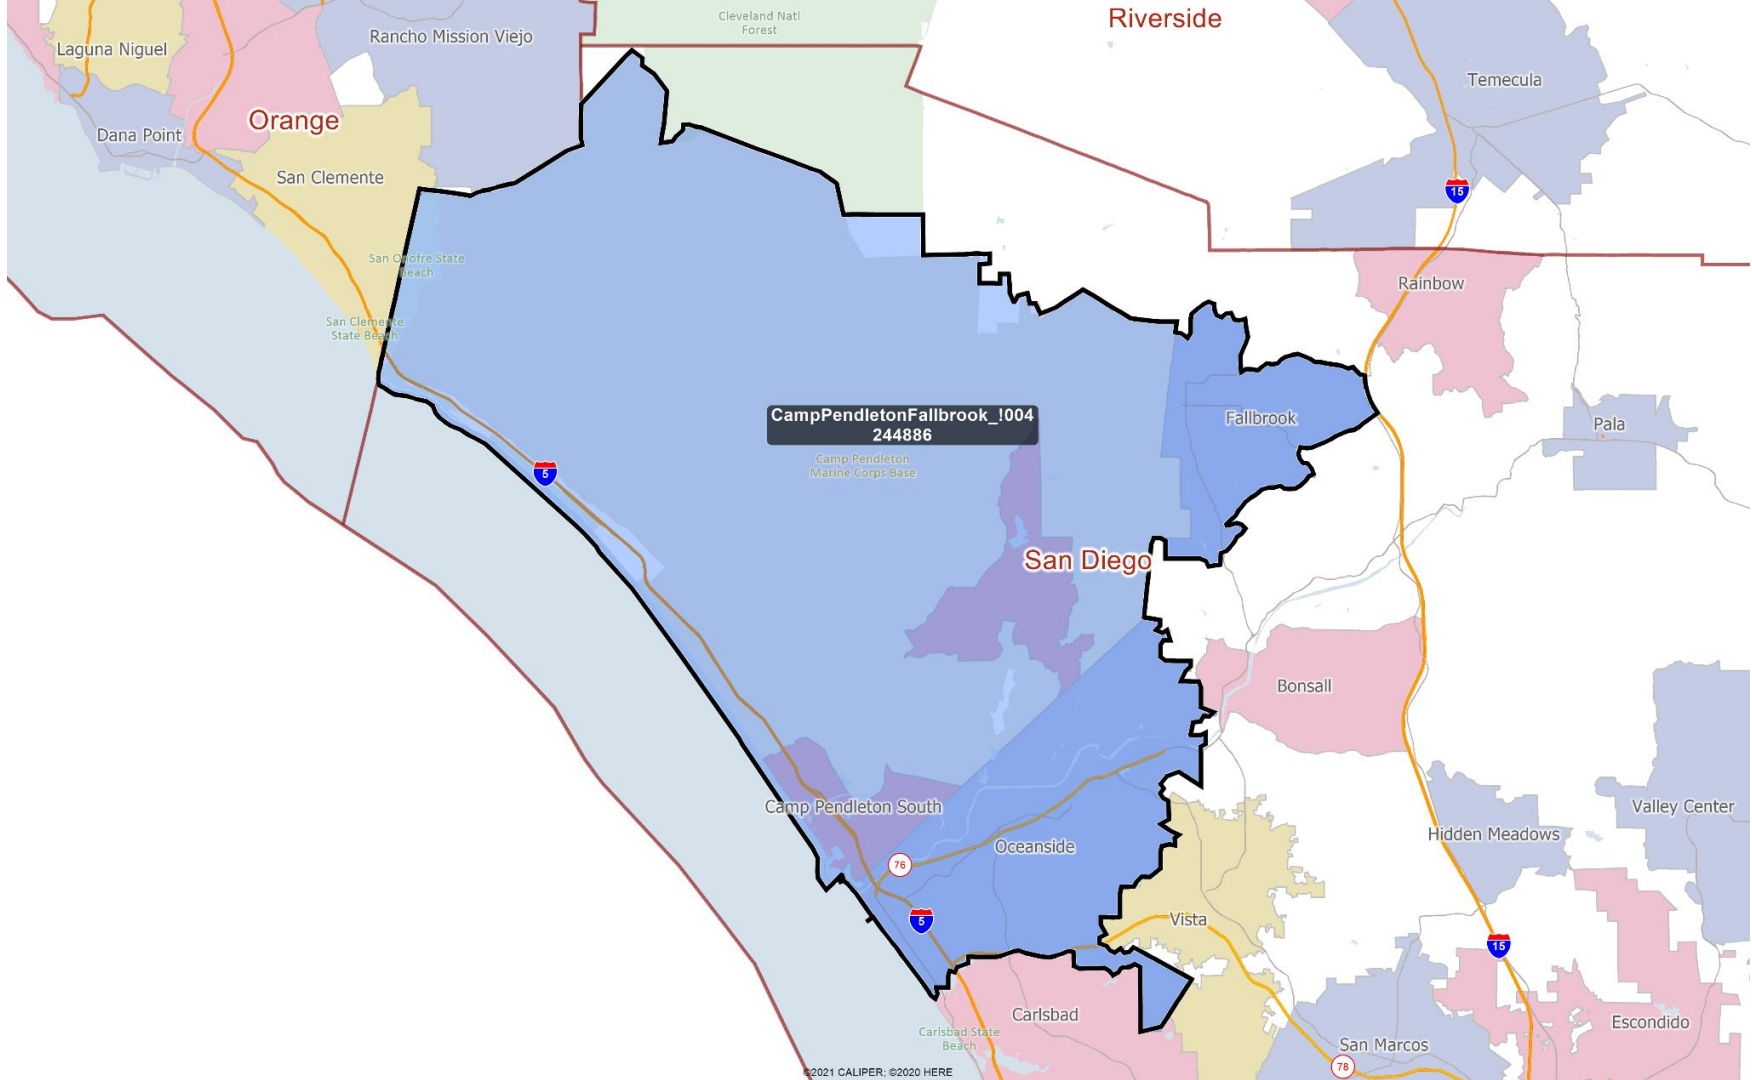

San Diego

Coastal OC

Orange & San Diego Counties

SouthCoastOCplusSD_1004
485639

Laguna Beach

Orange

San Juan Capistrano

Rancho Mission Viejo

Camp Pendleton South

Hidden Meadows

Oceanside

Vista

Carlsbad State Beach

San Marcos

Escondido

Carlsbad

Lake San Marcos

South Carlsbad State Beach

Harmony Grove

Elfin Forest

Del Dios

San Diego

Encinitas

Poway

San Diego County

Northern San Diego County

CarlsbadSanMarcos_1004
345238

San Diego County & Temecula

Escondido Area

EscondidoValleyCenter_1004
163524

ElfinForestEscondido_1004
260719

San Diego