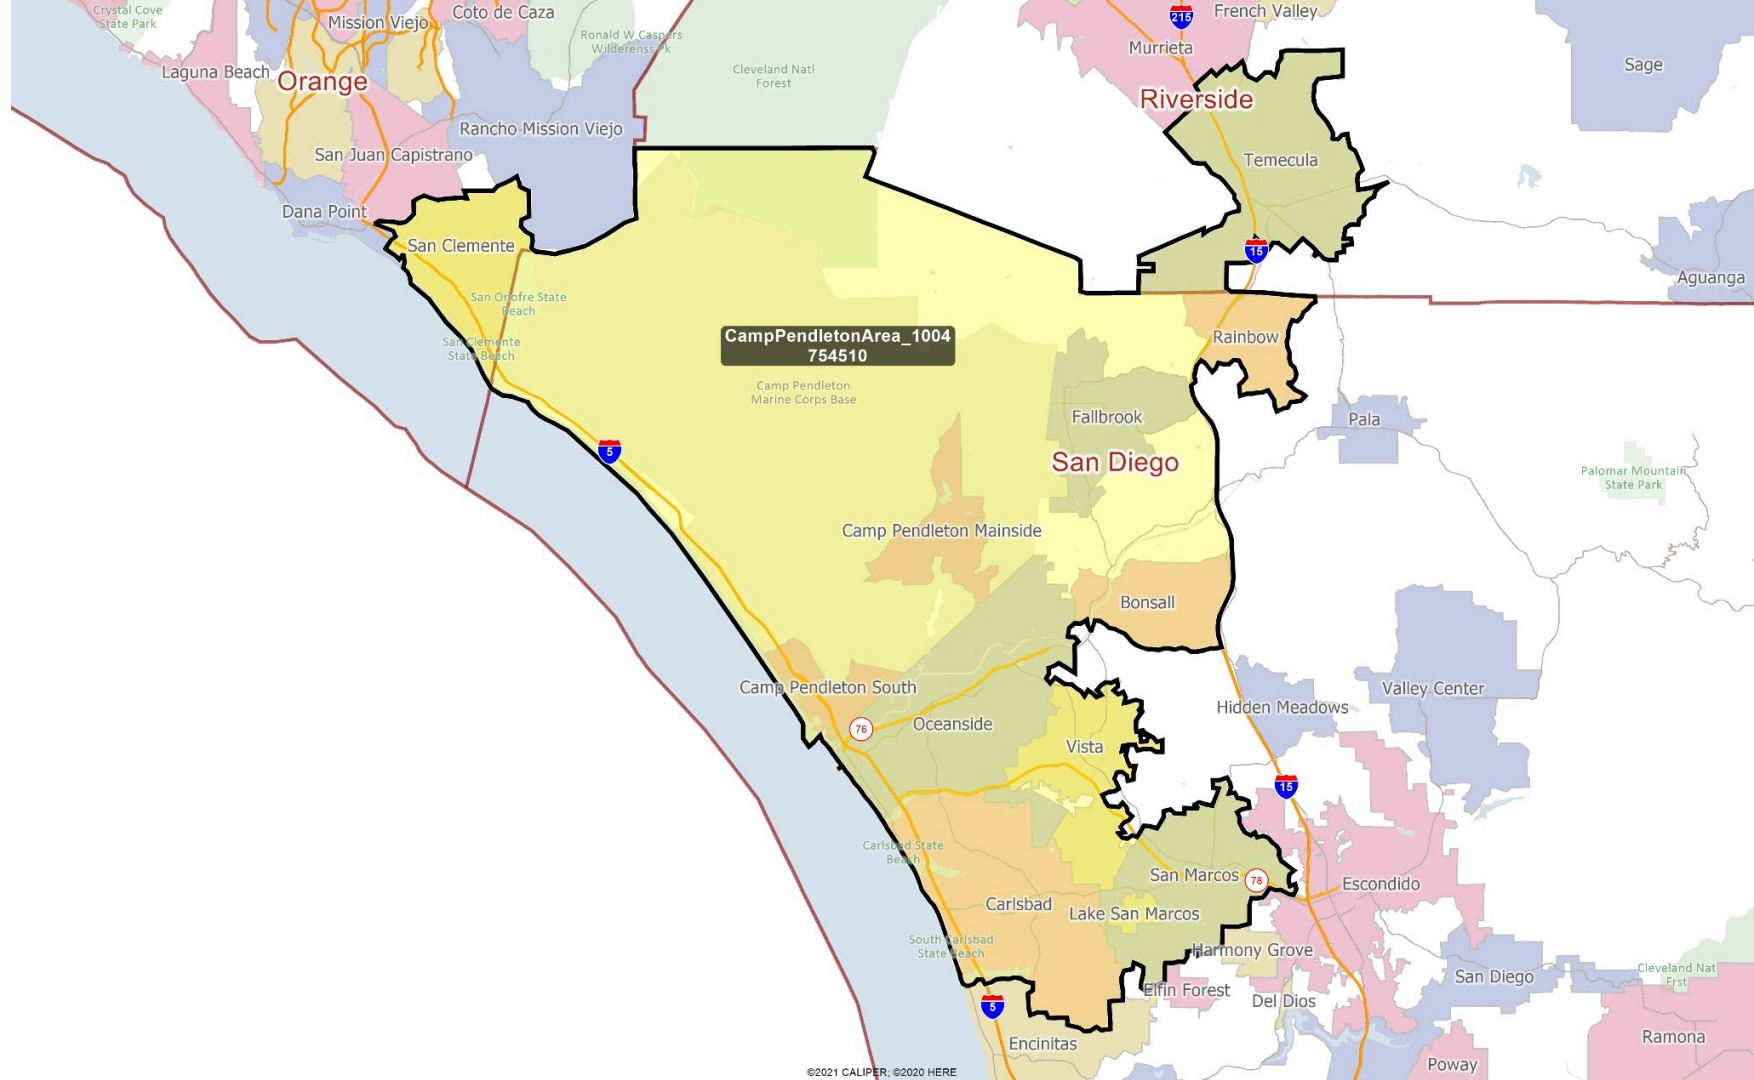

Visualizations: Southern California

Week of October 4, 2021

Visualizations Label:

NameOfVisualization_Date
Total Population

Orange County

Northern OC (with LA County overlap)

CerritosNorthOC_1004
502808

Northern OC

Santa Ana & Anaheim Area

Westminster Area

Central OC

TustinToLaguna_1004
689619

Orange and Riverside Counties

OrtegaOaksFreeway_1004
129219

Orange

Riverside

San Diego

Coastal OC

Orange & San Diego Counties

SouthCoastOCplusSD_1004
485639

Laguna Beach

Orange

San Juan Capistrano

Rancho Mission Viejo

Cleveland Natl Forest

Riverside

Temecula

Dana Point

San Clemente

San Onofre State Beach

San Clemente State Beach

Camp Pendleton Marine Corps Base