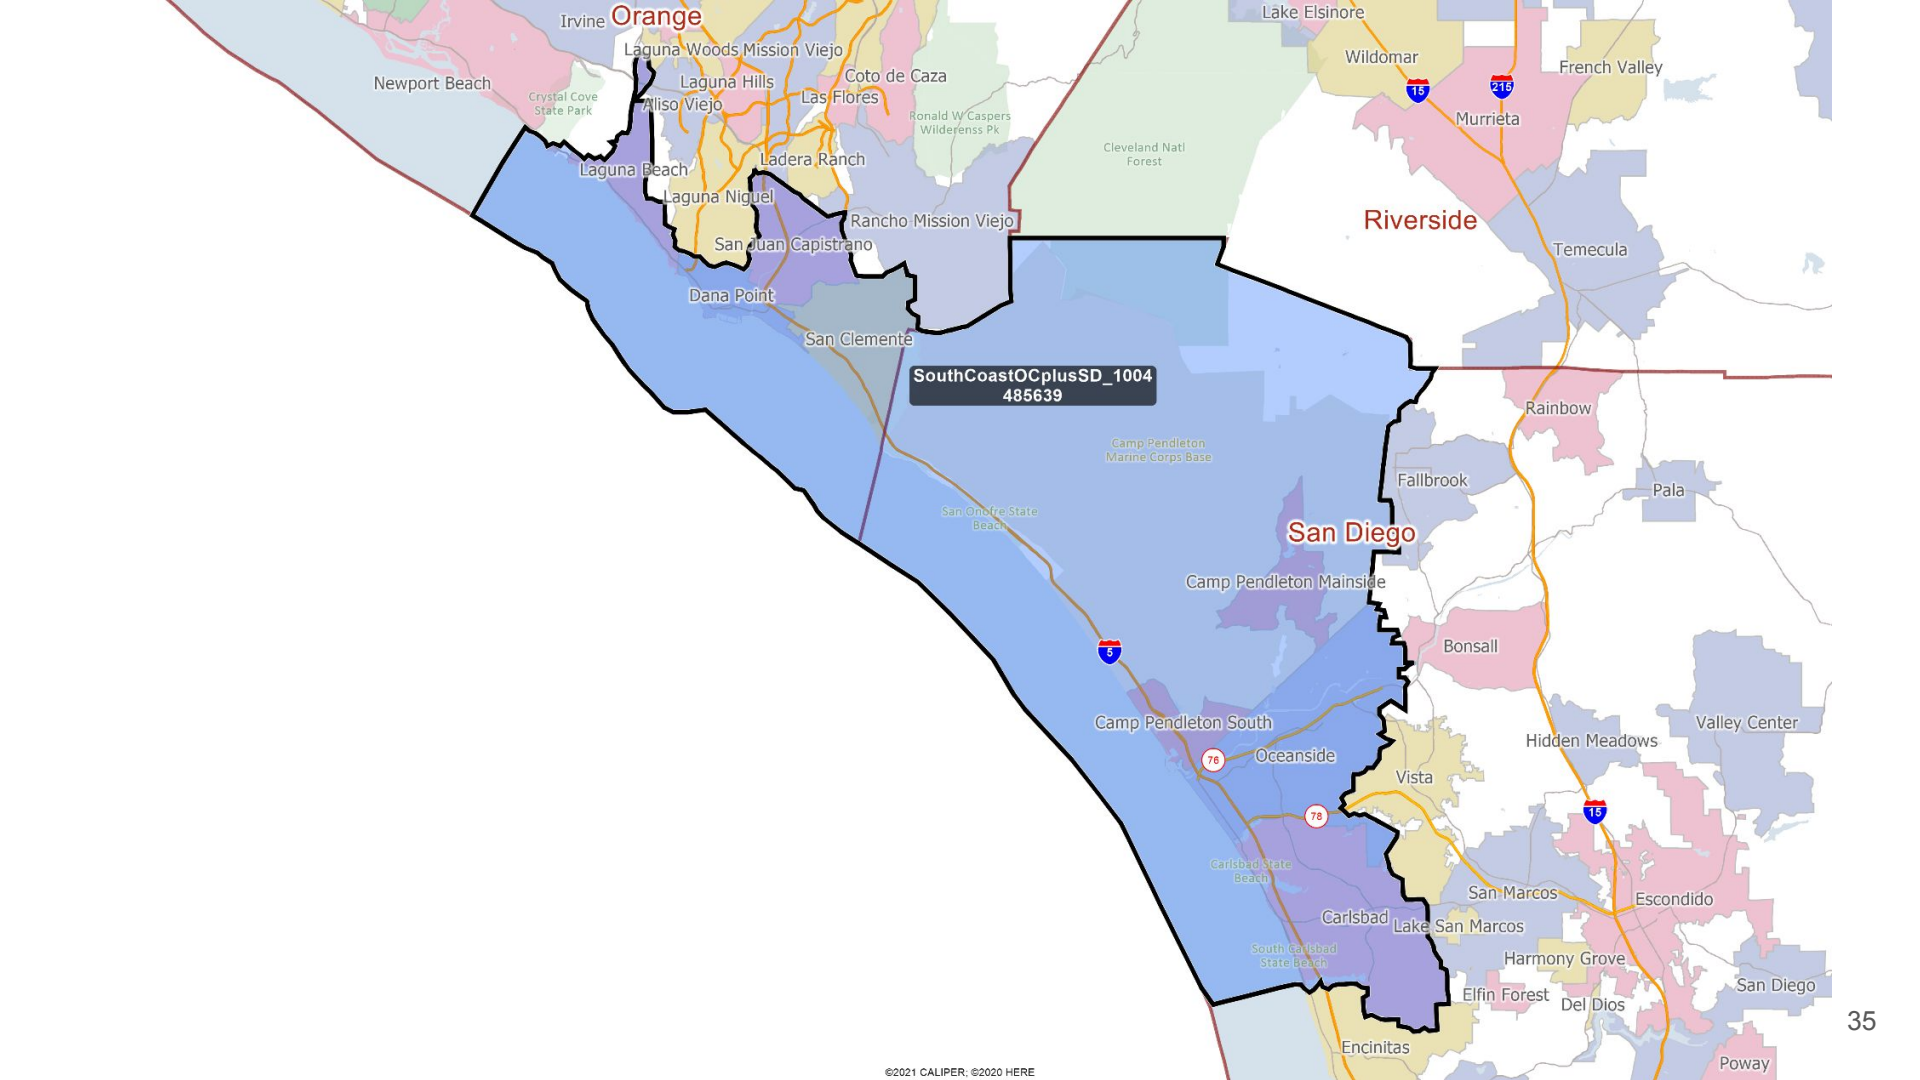

Visualizations: Southern California

Week of October 4, 2021

Visualizations Label:

NameOfVisualization_Date
Total Population

Orange County

Northern OC (with LA County overlap)

CerritosNorthOC_1004
502808

Northern OC

Santa Ana & Anaheim Area

Westminster Area

Central OC

TustinToLaguna_1004
689619

Orange and Riverside Counties

OrtegaOaksFreeway_1004
129219

Orange

Riverside

San Diego

Coastal OC

Orange & San Diego Counties

SouthCoastOCplusSD_1004
485639

Laguna Beach

Orange

San Juan Capistrano

Rancho Mission Viejo

Cleveland Natl Forest

Riverside

Temecula

Dana Point

San Clemente

San Onofre State Beach

San Clemente State Beach

Camp Pendleton Marine Corps Base