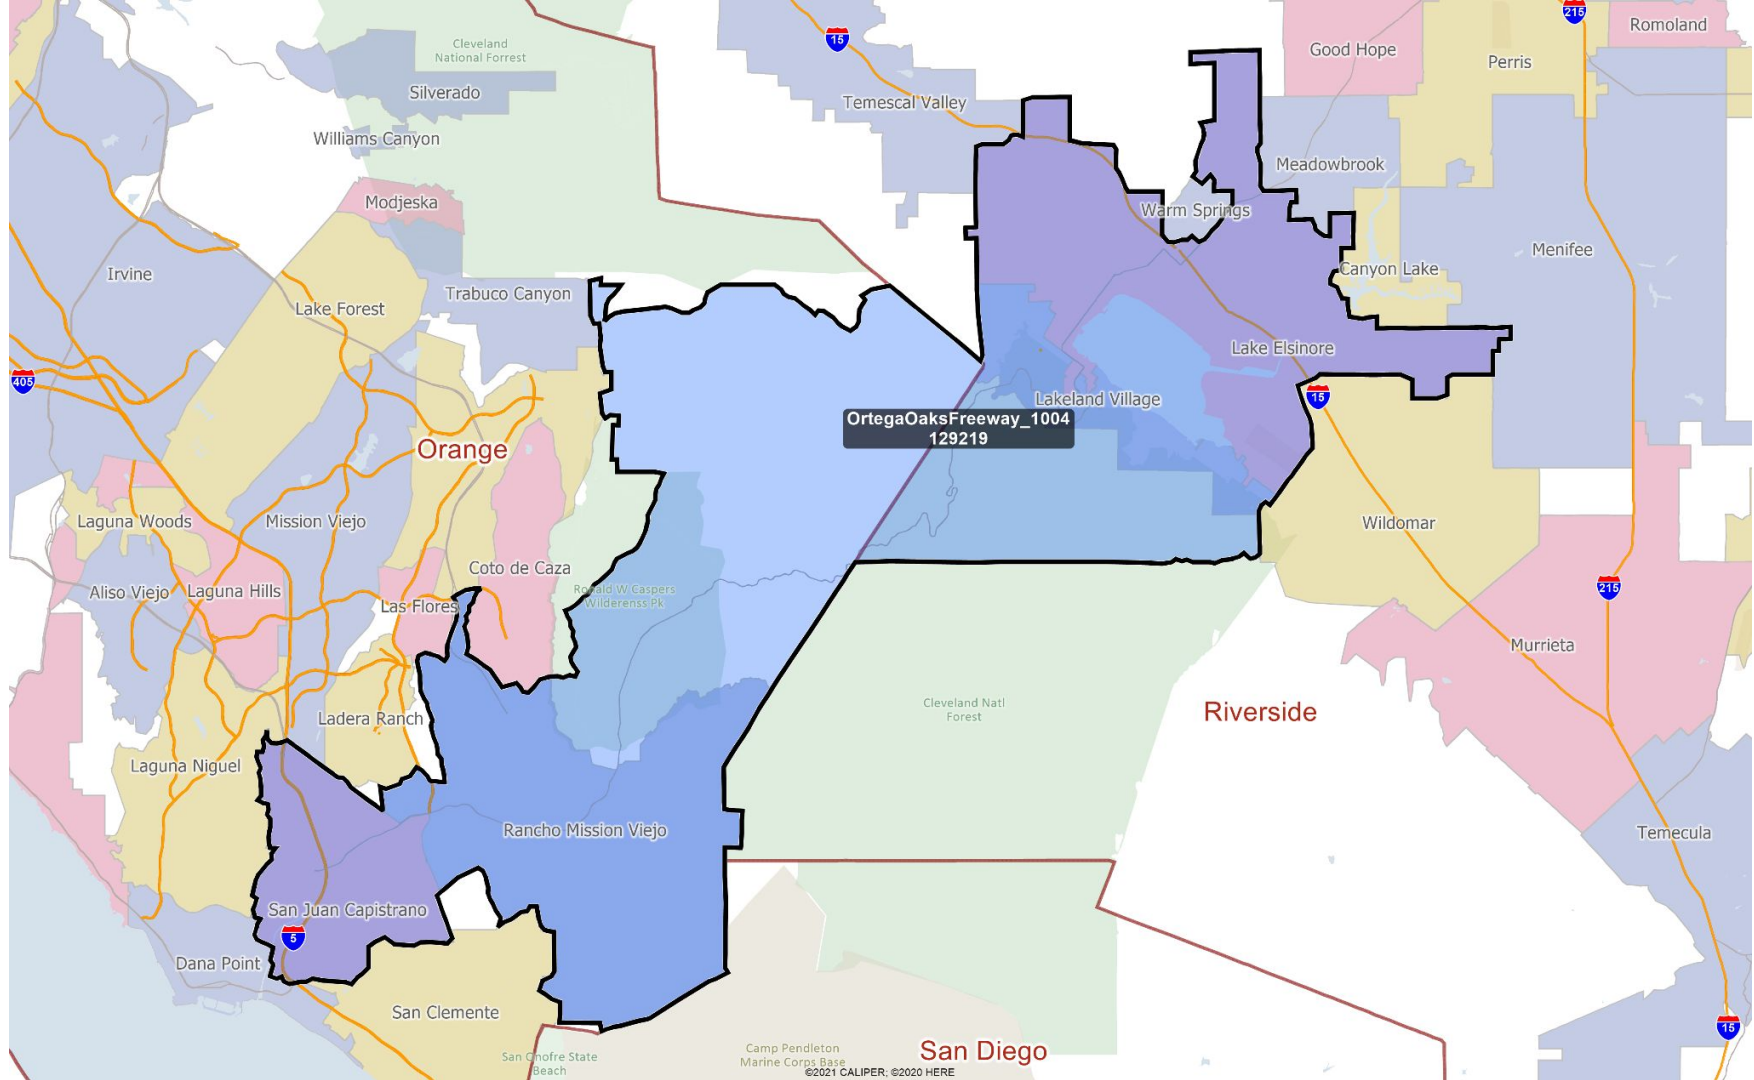

Visualizations: Southern California

Week of October 4, 2021

Visualizations Label:

NameOfVisualization_Date
Total Population

Orange County

Northern OC (with LA County overlap)

CerritosNorthOC_1004
502808

Northern OC

Santa Ana & Anaheim Area

Westminster Area

Central OC

TustinToLaguna_1004
689619

Orange and Riverside Counties

OrtegaOaksFreeway_1004
129219

Orange

Riverside

San Diego

Coastal OC

Orange & San Diego Counties

SouthCoastOCplusSD_1004
485639

Laguna Beach

Orange

San Juan Capistrano

Rancho Mission Viejo

Cleveland Natl Forest

Riverside

Temecula

Dana Point

San Clemente

San Onofre State Beach

San Clemente State Beach

Camp Pendleton Marine Corps Base