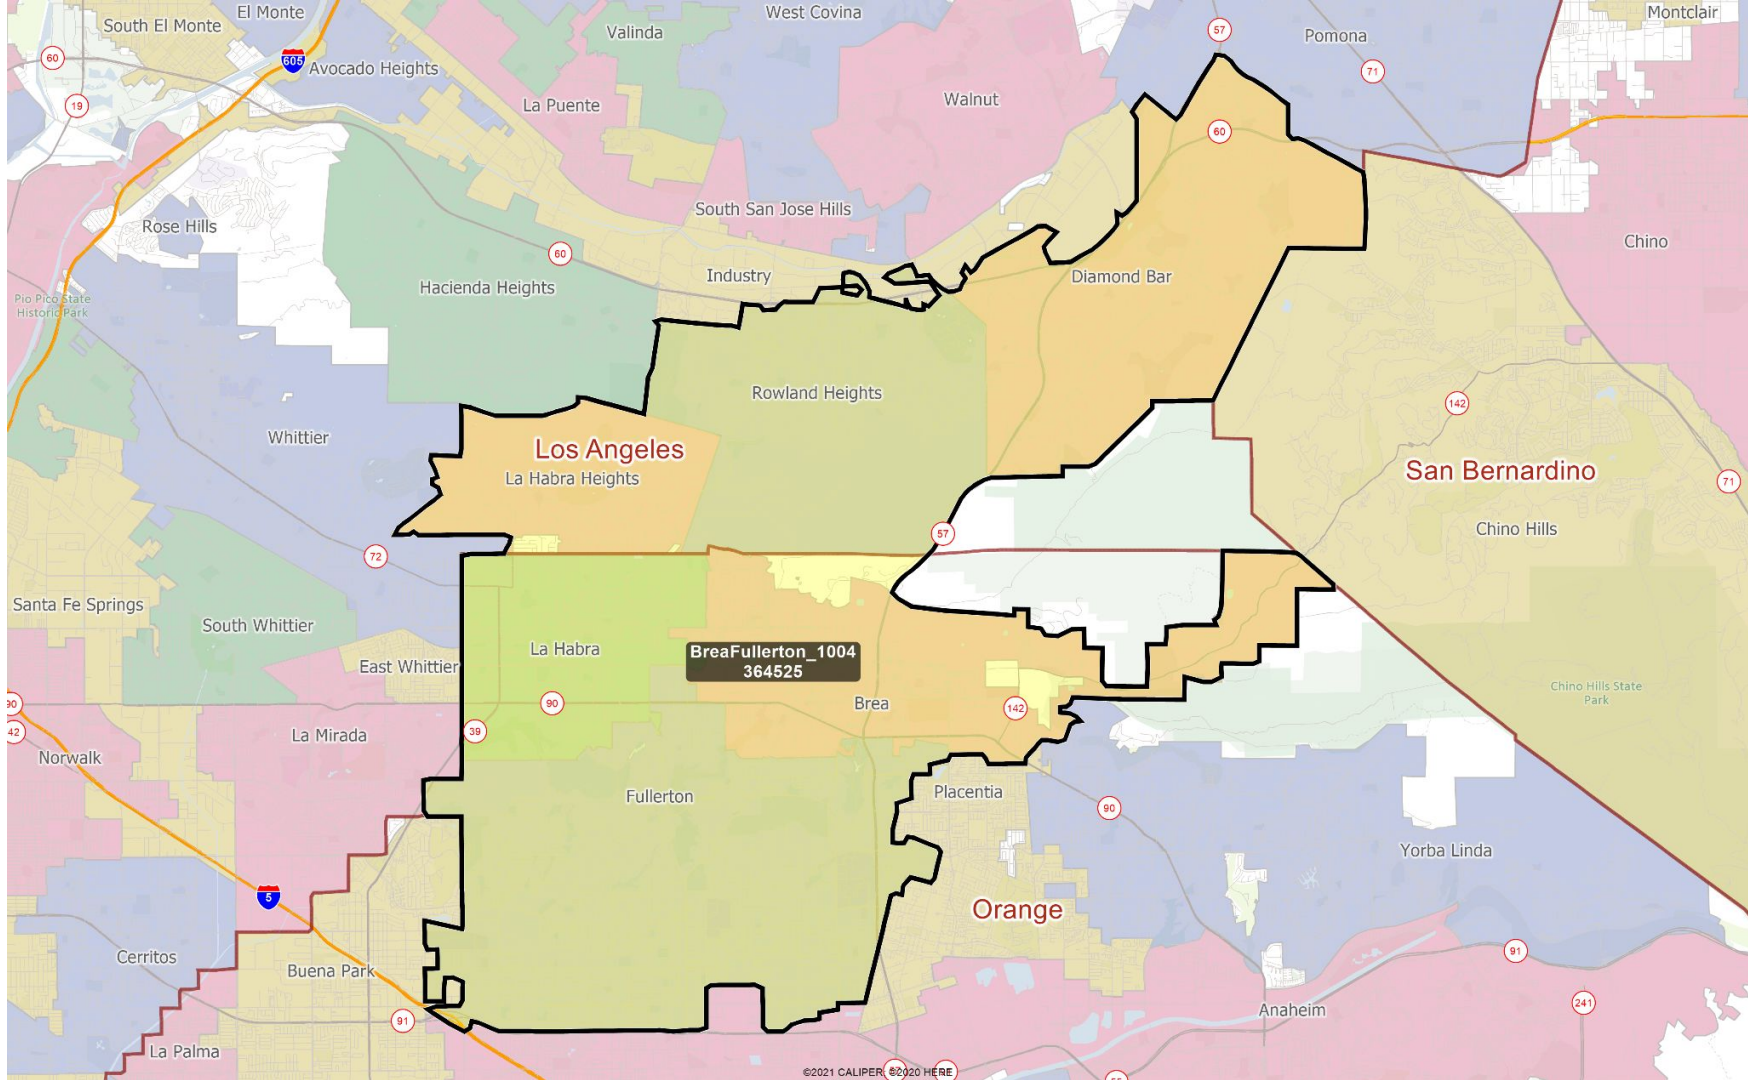

Visualizations: Southern California

Week of October 4, 2021

Visualizations Label:

NameOfVisualization_Date
Total Population

Orange County

Northern OC (with LA County overlap)

CerritosNorthOC_1004
502808

Northern OC

Santa Ana & Anaheim Area

Westminster Area

Central OC

TustinToLaguna_1004
689619

Orange and Riverside Counties

OrtegaOaksFreeway_1004
129219

Orange

Riverside

San Diego

Coastal OC

Orange & San Diego Counties

SouthCoastOCplusSD_1004
485639

Laguna Beach

Orange

San Juan Capistrano

Rancho Mission Viejo

Cleveland Natl Forest

Riverside

Temecula

Dana Point

San Clemente

San Onofre State Beach

San Clemente State Beach

Camp Pendleton Marine Corps Base