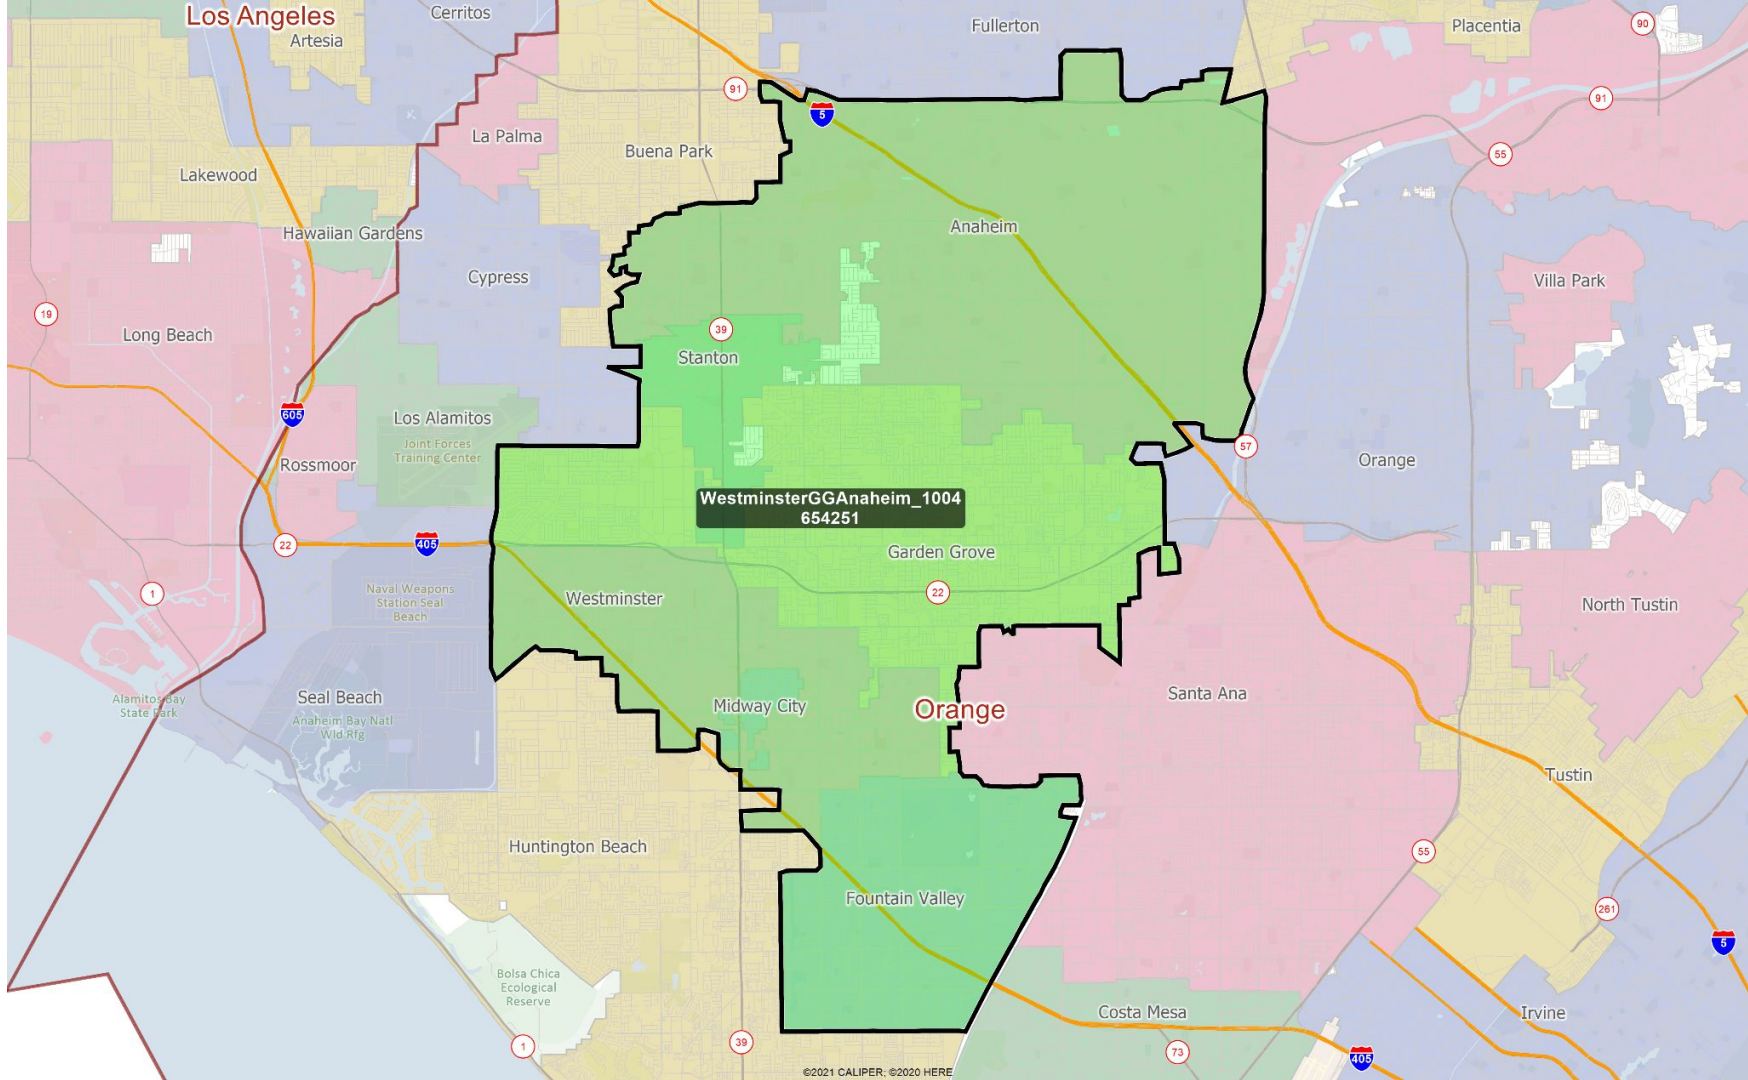

Visualizations: Southern California

Week of October 4, 2021

Visualizations Label:

NameOfVisualization_Date
Total Population

Orange County

Northern OC (with LA County overlap)

CerritosNorthOC_1004
502808

Northern OC

Santa Ana & Anaheim Area

Westminster Area

Central OC

TustinToLaguna_1004
689619

Orange and Riverside Counties

OrtegaOaksFreeway_1004
129219

Orange

Riverside

San Diego

Coastal OC

Orange & San Diego Counties

SouthCoastOCplusSD_1004
485639

Laguna Beach

Orange

San Juan Capistrano

Rancho Mission Viejo

Cleveland Natl Forest

Riverside

Temecula

Dana Point

San Clemente

San Onofre State Beach

San Clemente State Beach

Camp Pendleton Marine Corps Base