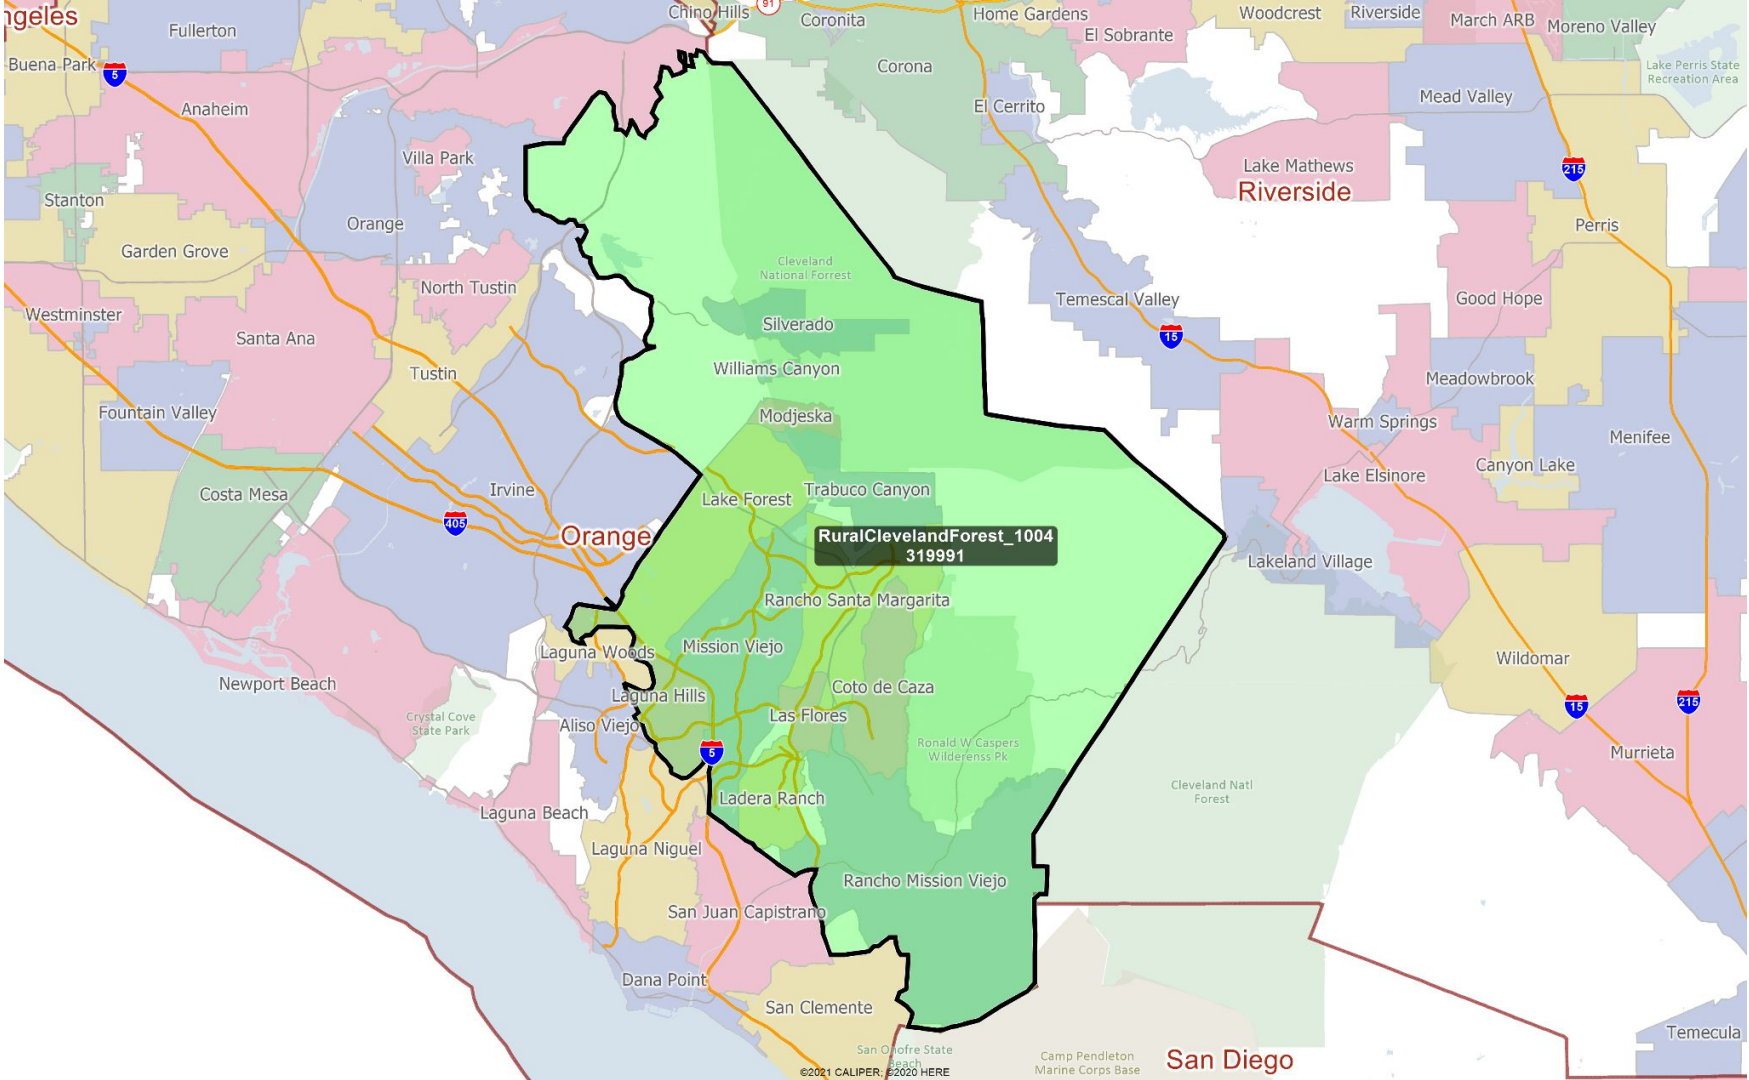

Visualizations: Southern California

Week of October 4, 2021

Visualizations Label:

NameOfVisualization_Date
Total Population

Orange County

Northern OC (with LA County overlap)

CerritosNorthOC_1004
502808

Northern OC

Santa Ana & Anaheim Area

Westminster Area

Central OC

TustinToLaguna_1004
689619

Orange and Riverside Counties

OrtegaOaksFreeway_1004
129219

Orange

Riverside

San Diego

Coastal OC

Orange & San Diego Counties

SouthCoastOCplusSD_1004
485639

Laguna Beach

Orange

San Juan Capistrano

Rancho Mission Viejo

Cleveland Natl Forest

Riverside

Temecula

Dana Point

San Clemente

San Onofre State Beach

San Clemente State Beach

Camp Pendleton Marine Corps Base