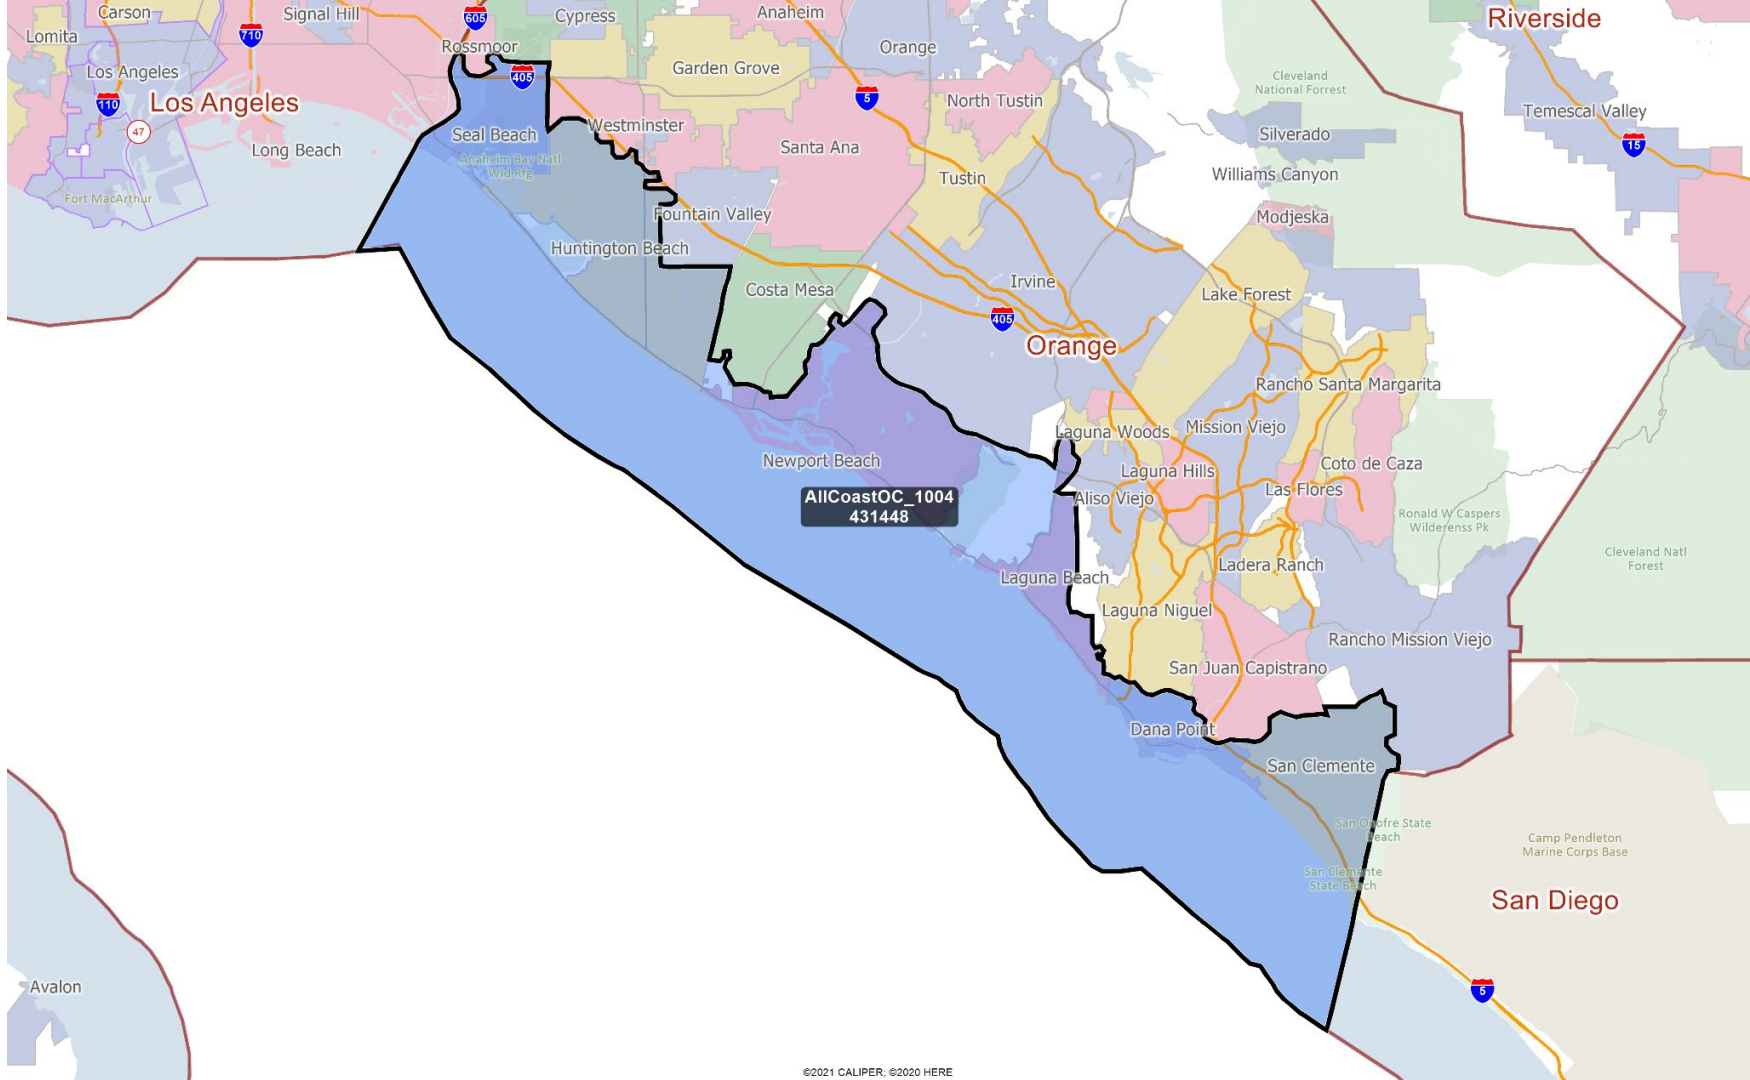

Visualizations: Southern California

Week of October 4, 2021

Visualizations Label:

NameOfVisualization_Date
Total Population

Orange County

Northern OC (with LA County overlap)

CerritosNorthOC_1004
502808

Northern OC

Santa Ana & Anaheim Area

Westminster Area

Central OC

TustinToLaguna_1004
689619

Orange and Riverside Counties

OrtegaOaksFreeway_1004
129219

Orange

Riverside

San Diego

Coastal OC

Orange & San Diego Counties

SouthCoastOCplusSD_1004
485639

Laguna Beach

Orange

San Juan Capistrano

Rancho Mission Viejo

Cleveland Natl Forest

Riverside

Temecula

Dana Point

San Clemente

San Onofre State Beach

San Clemente State Beach

Camp Pendleton Marine Corps Base