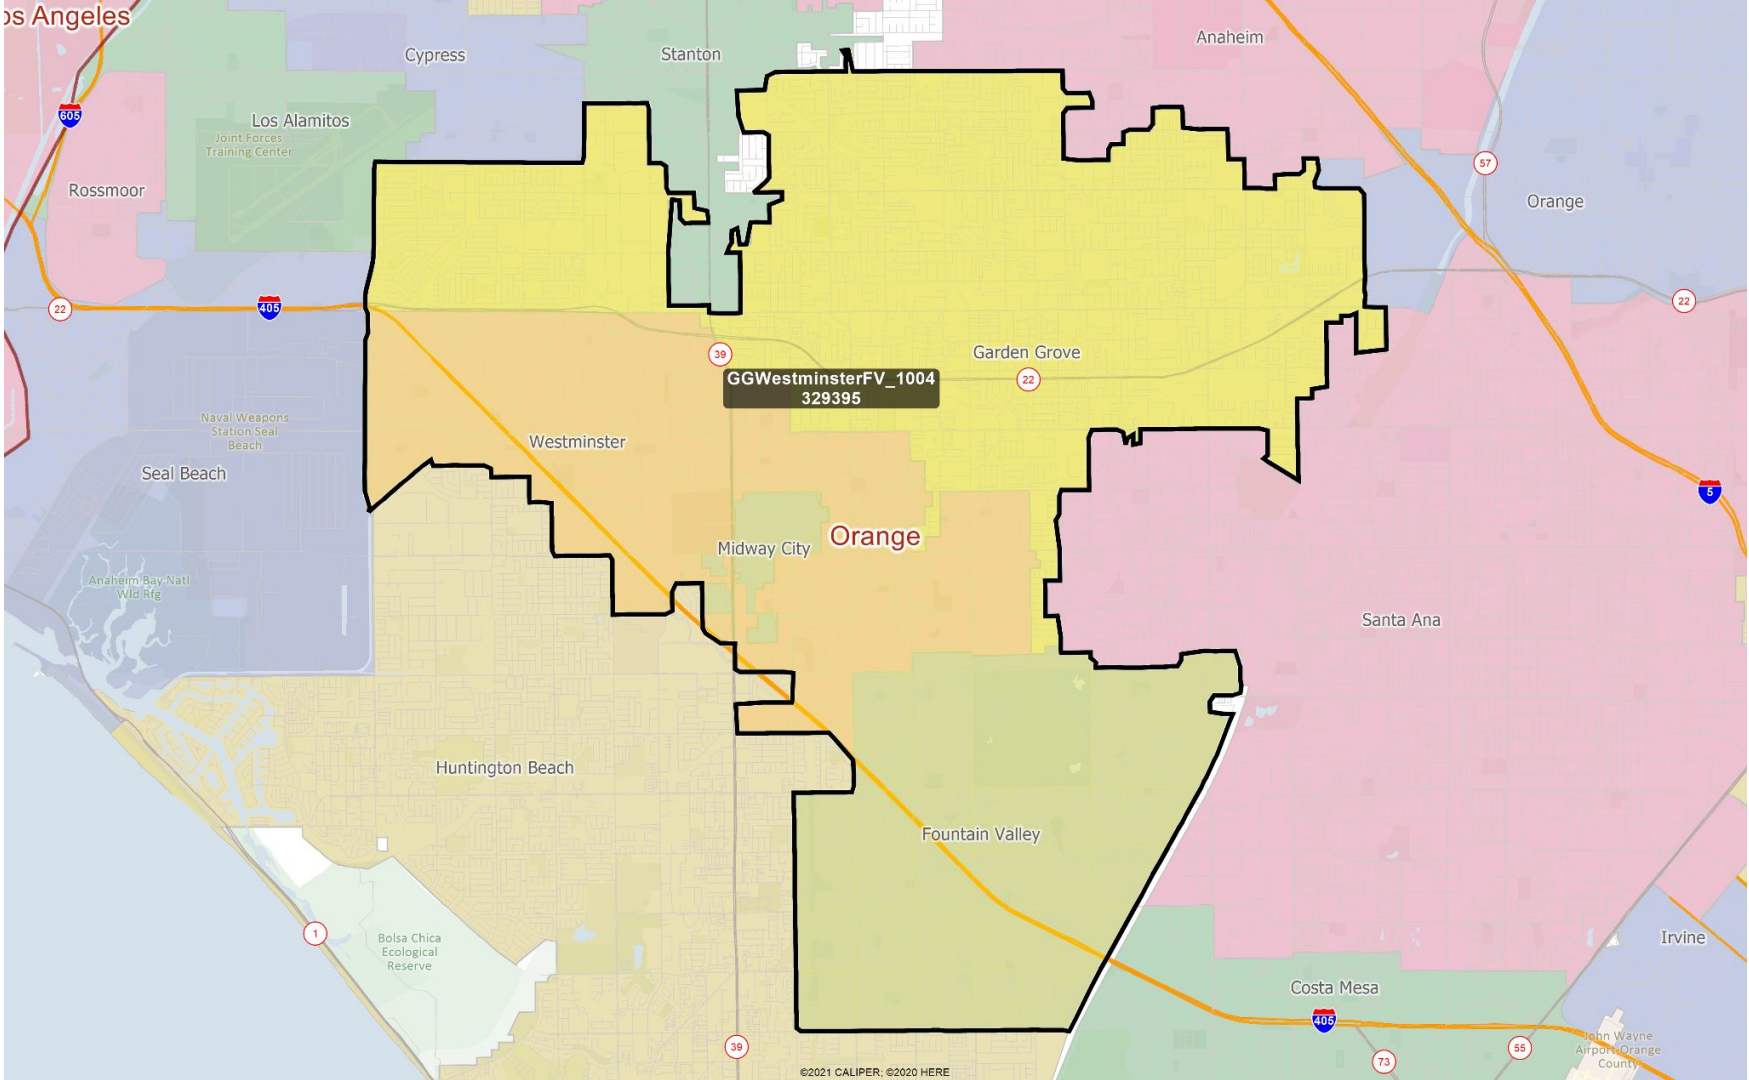

Visualizations: Southern California

Week of October 4, 2021

Visualizations Label:

NameOfVisualization_Date
Total Population

Orange County

Northern OC (with LA County overlap)

CerritosNorthOC_1004
502808

Northern OC

Santa Ana & Anaheim Area

Westminster Area

Central OC

TustinToLaguna_1004
689619

Orange and Riverside Counties

OrtegaOaksFreeway_1004
129219

Orange

Riverside

San Diego

Coastal OC

Orange & San Diego Counties

SouthCoastOCplusSD_1004
485639

Laguna Beach

Orange

San Juan Capistrano

Rancho Mission Viejo