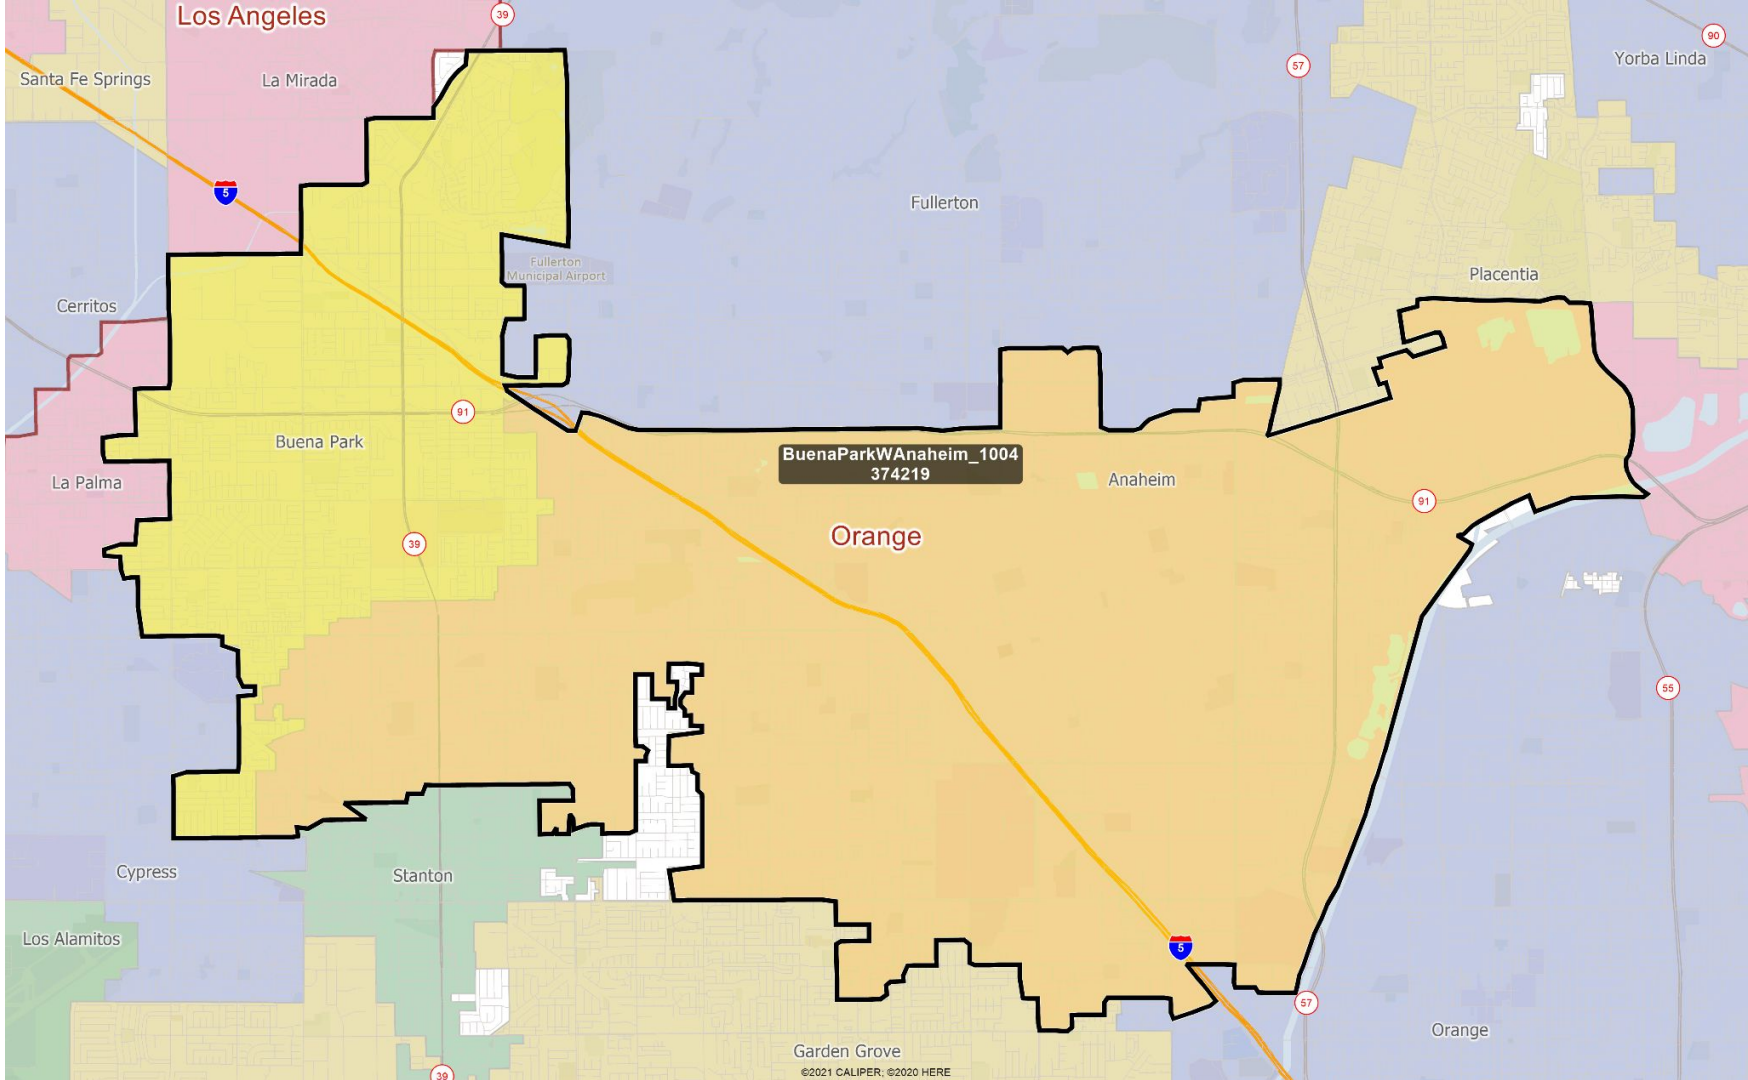

Visualizations: Southern California

Week of October 4, 2021

Visualizations Label:

NameOfVisualization_Date
Total Population

Orange County

Northern OC (with LA County overlap)

CerritosNorthOC_1004
502808

Northern OC

Santa Ana & Anaheim Area

Westminster Area

Central OC

TustinToLaguna_1004
689619

Orange and Riverside Counties

OrtegaOaksFreeway_1004
129219

Orange

Riverside

San Diego

Coastal OC

Orange & San Diego Counties

SouthCoastOCplusSD_1004
485639

Laguna Beach

Orange

San Juan Capistrano

Rancho Mission Viejo

Cleveland Natl Forest

Riverside

Temecula

Dana Point

San Clemente

San Onofre State Beach

San Clemente State Beach

Camp Pendleton Marine Corps Base